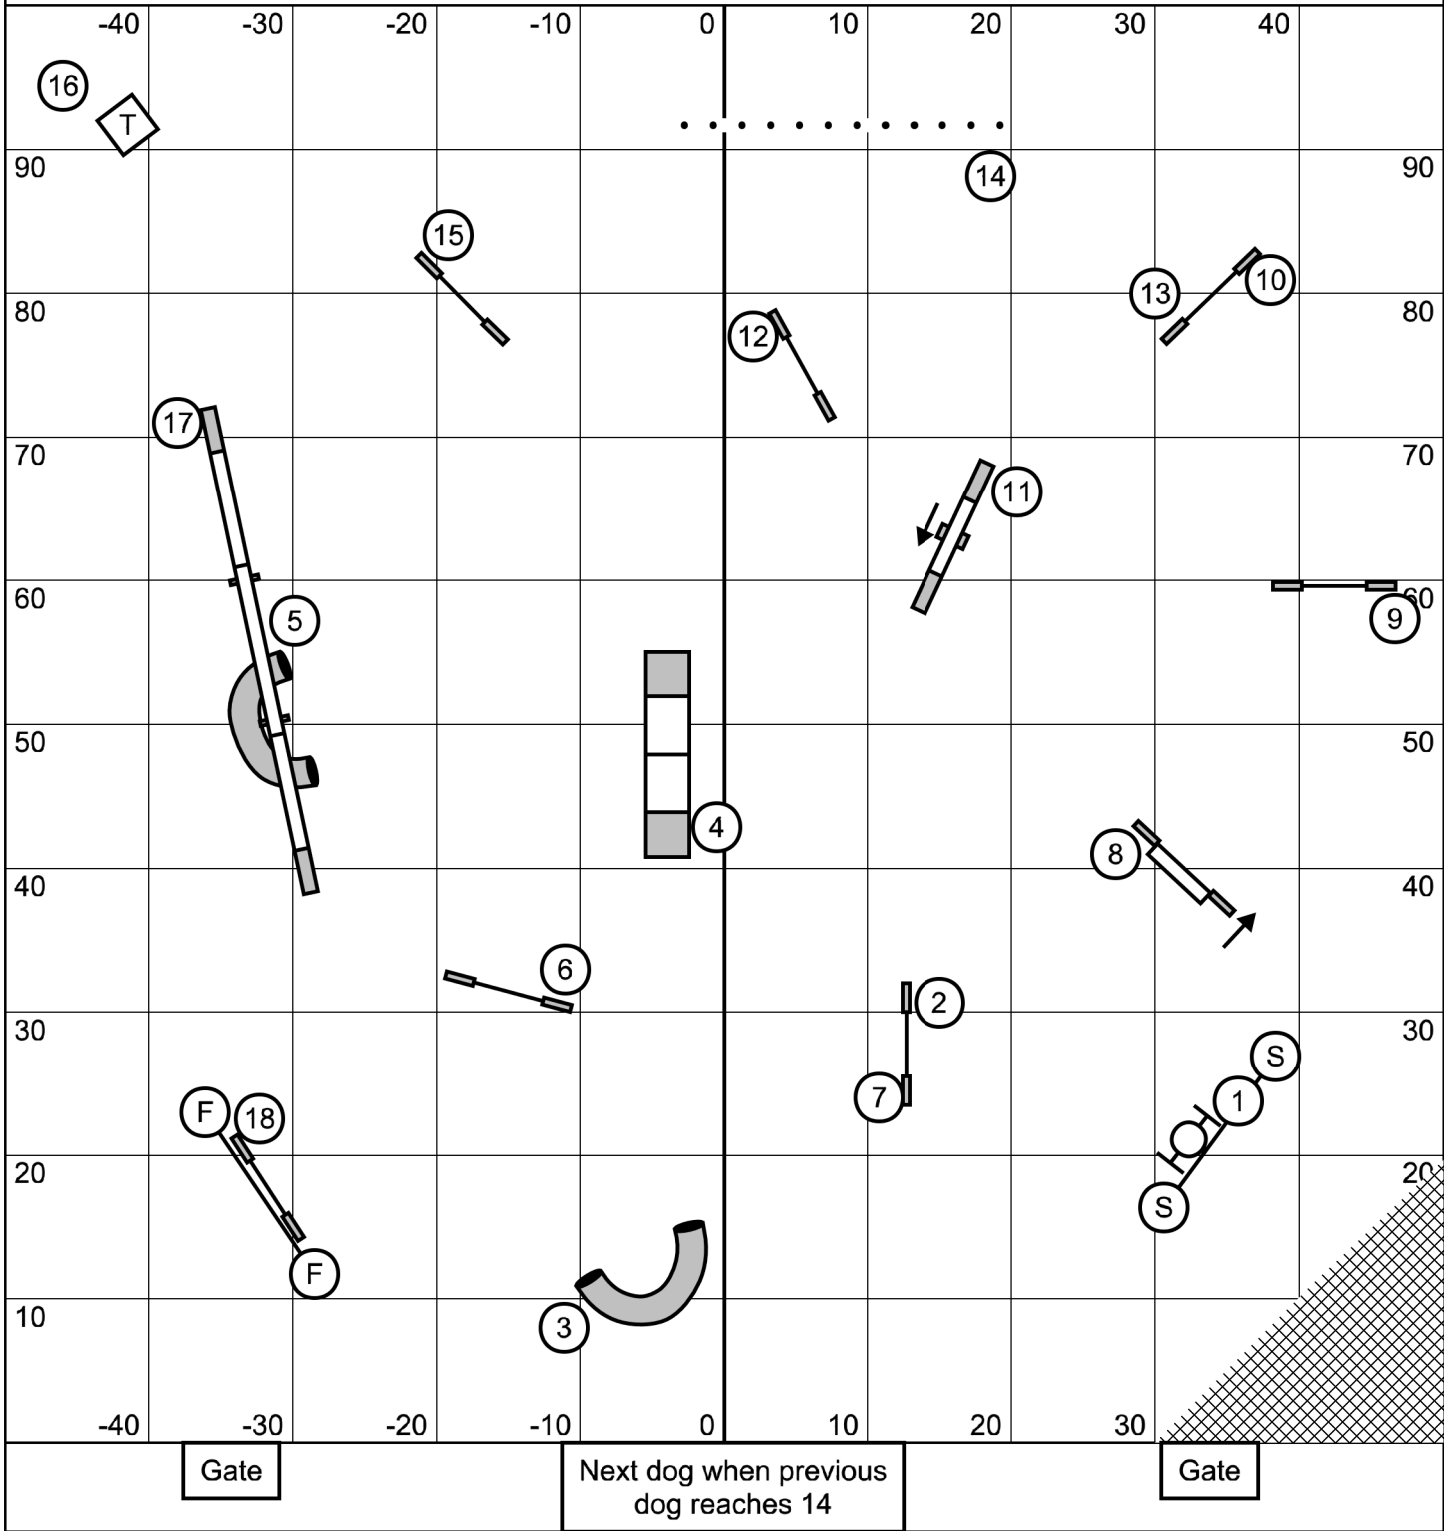

Masters / P3 / Vet Standard
Kinetic Dog -- November 23 2019 -- Mike Murphy