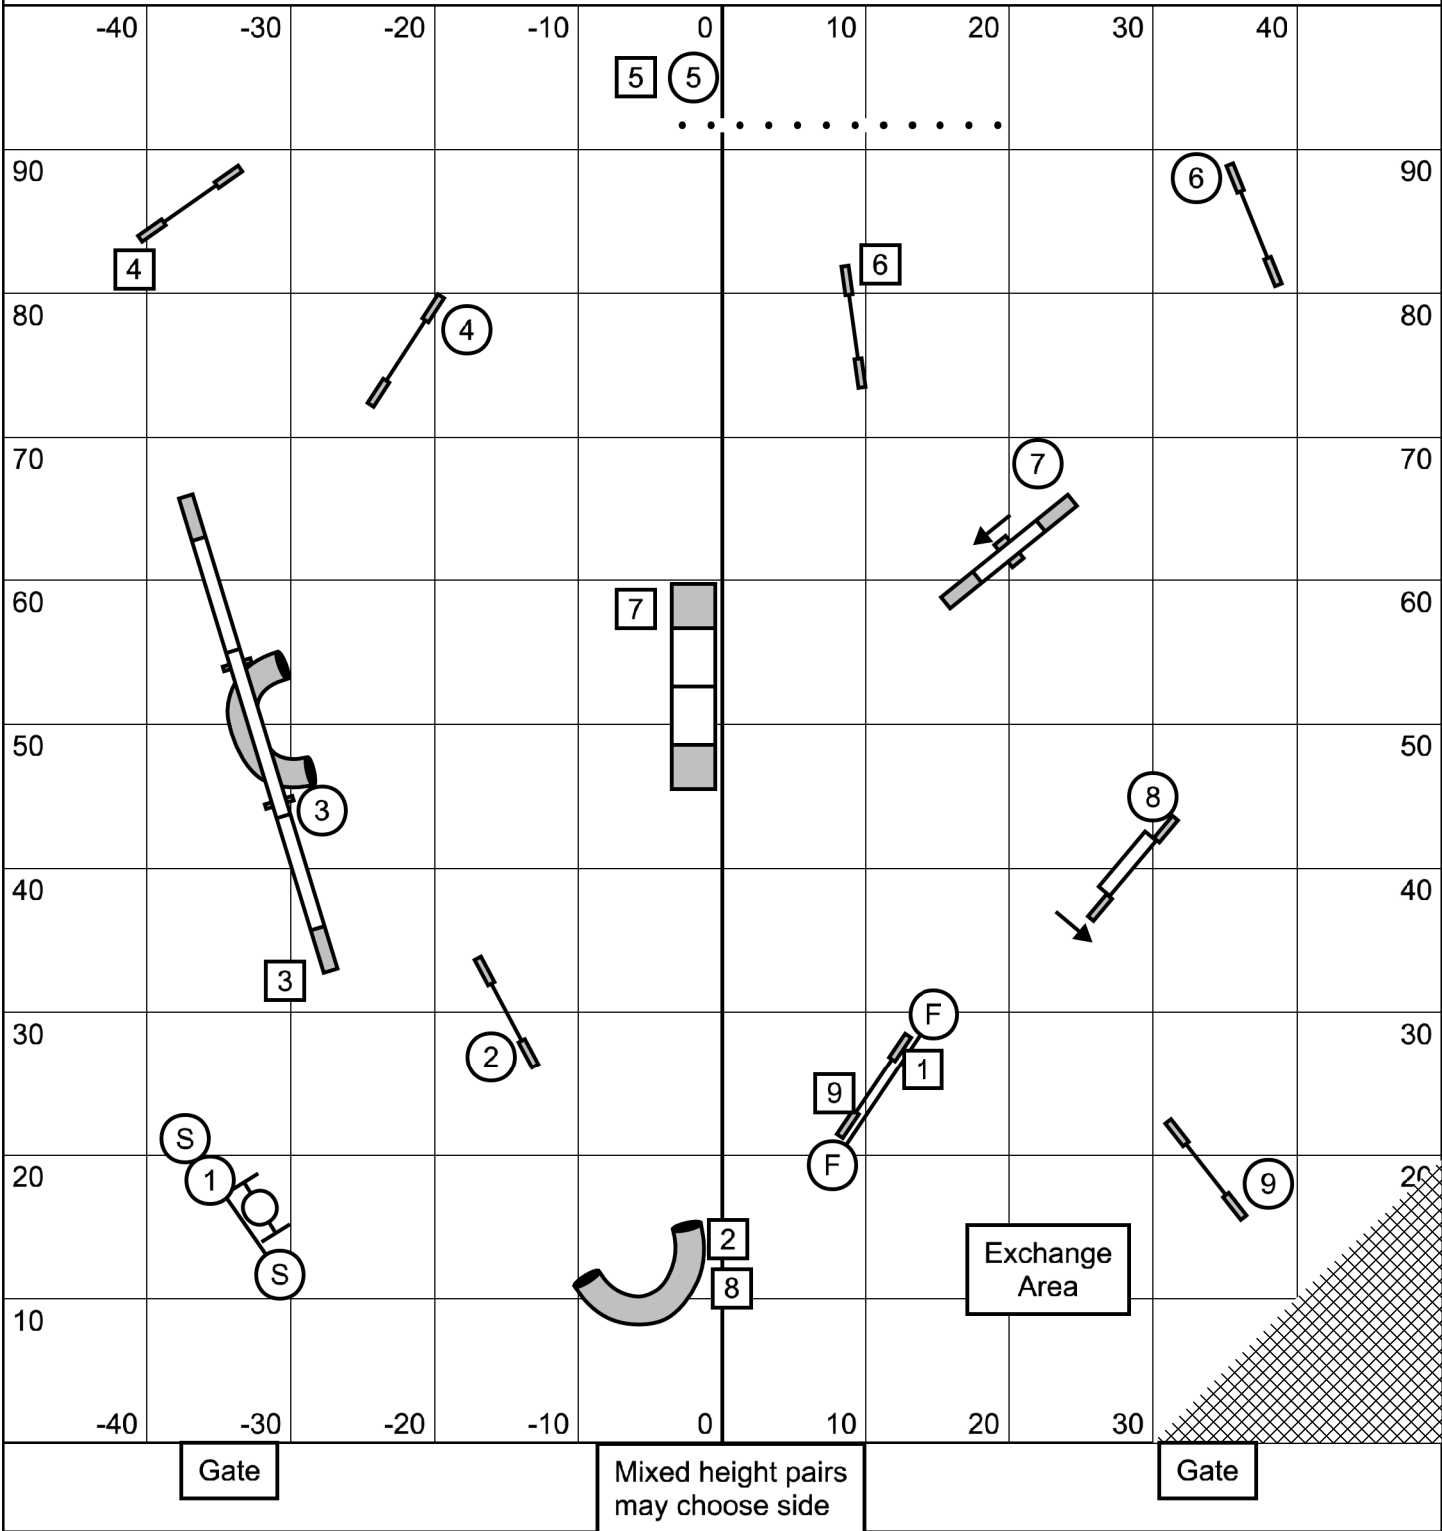

Masters / P3 Relay
Kinetic Dog -- November 23 2019 -- Mike Murphy