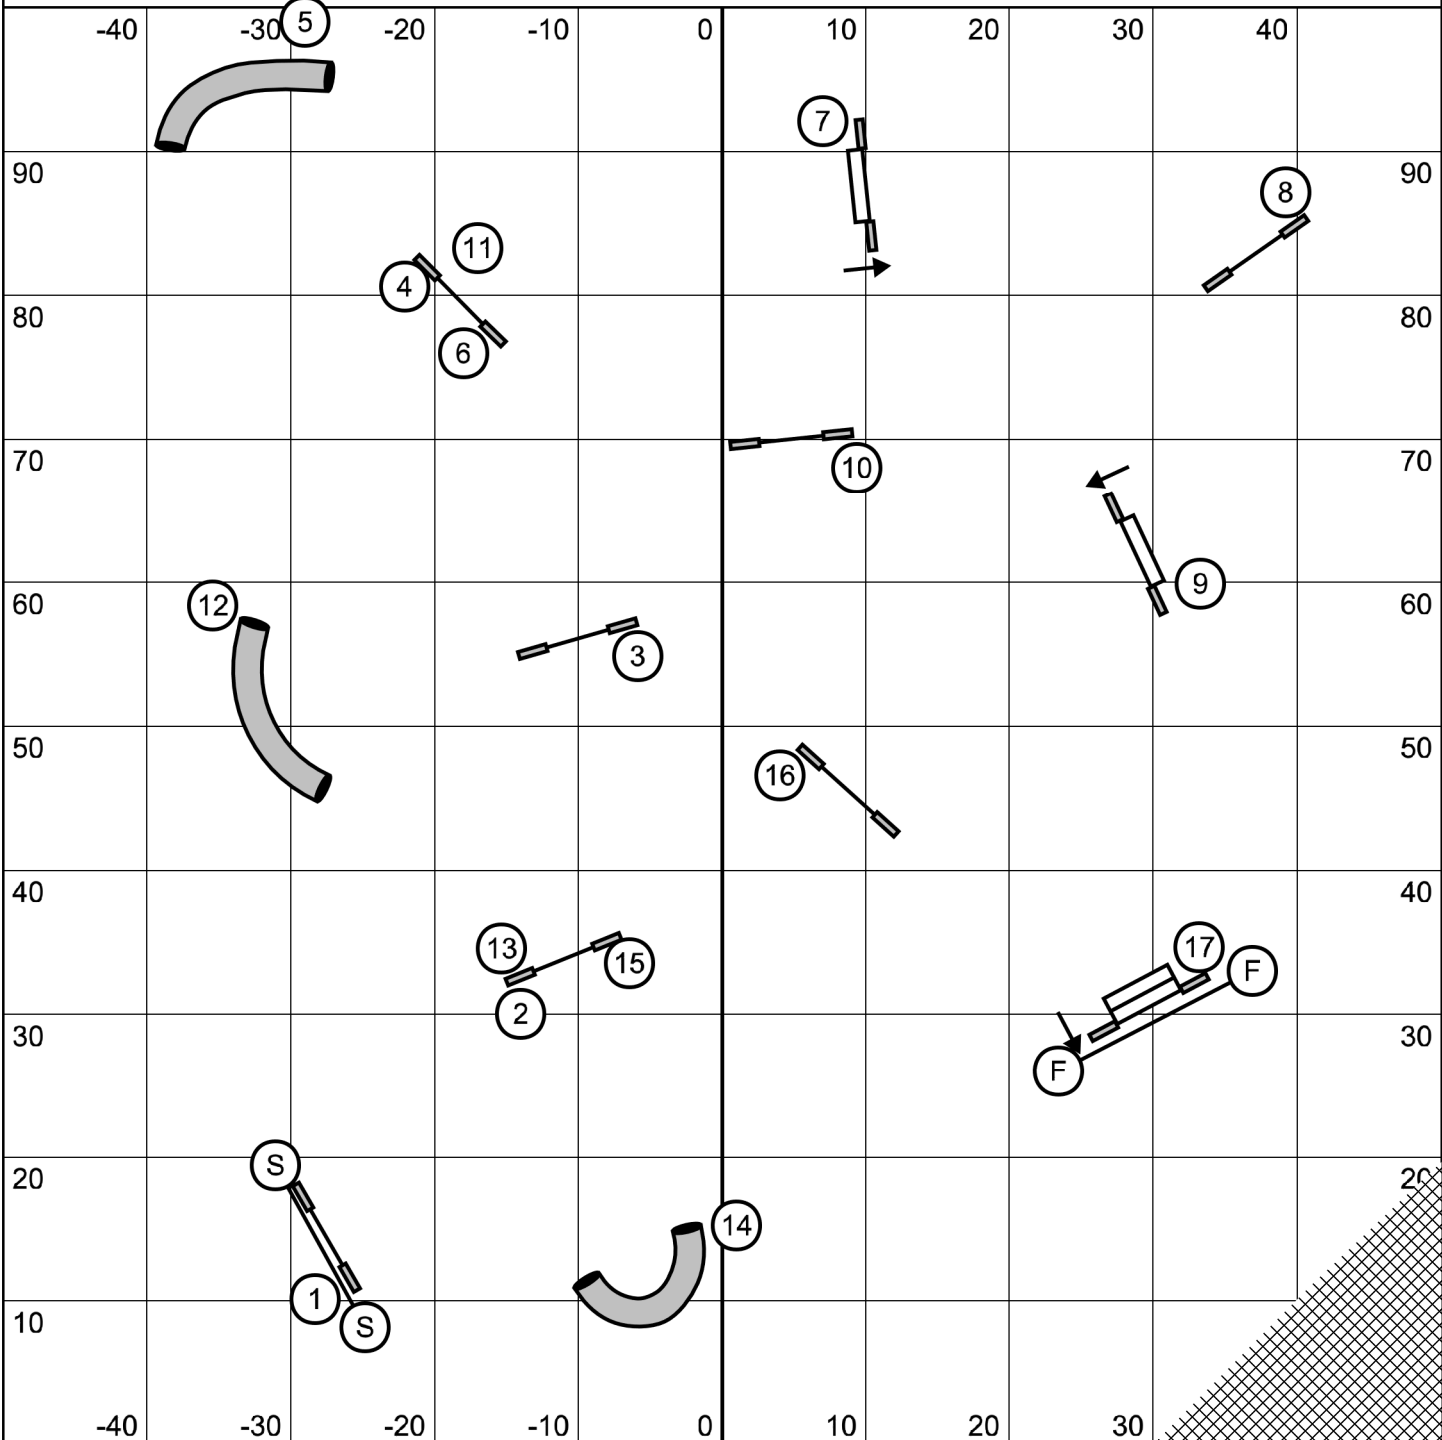

Masters / P3 / Vet Gamblers
 Kinetic Dog -- November 23 2019 -- Mike Murphy

Back to Back: YES
 Consecutive Contacts: NO

1-3-5-7 System, Weaves 7 points 18 pt to Q Joker=20

25 Sec Open, 18 pt to Q, Gamble times:
 Champ: 20/22/24: 16 sec, 14/16: 17 sec, 10: 18 sec,
 Perf: 14/16/20: 17 sec, 12: 18 sec, 8: 19 sec
 Vet: 12/16: 18 sec, 8: 19 sec, 4: 20 sec

Gate

Next dog when previous
 dog reaches 14

Gate