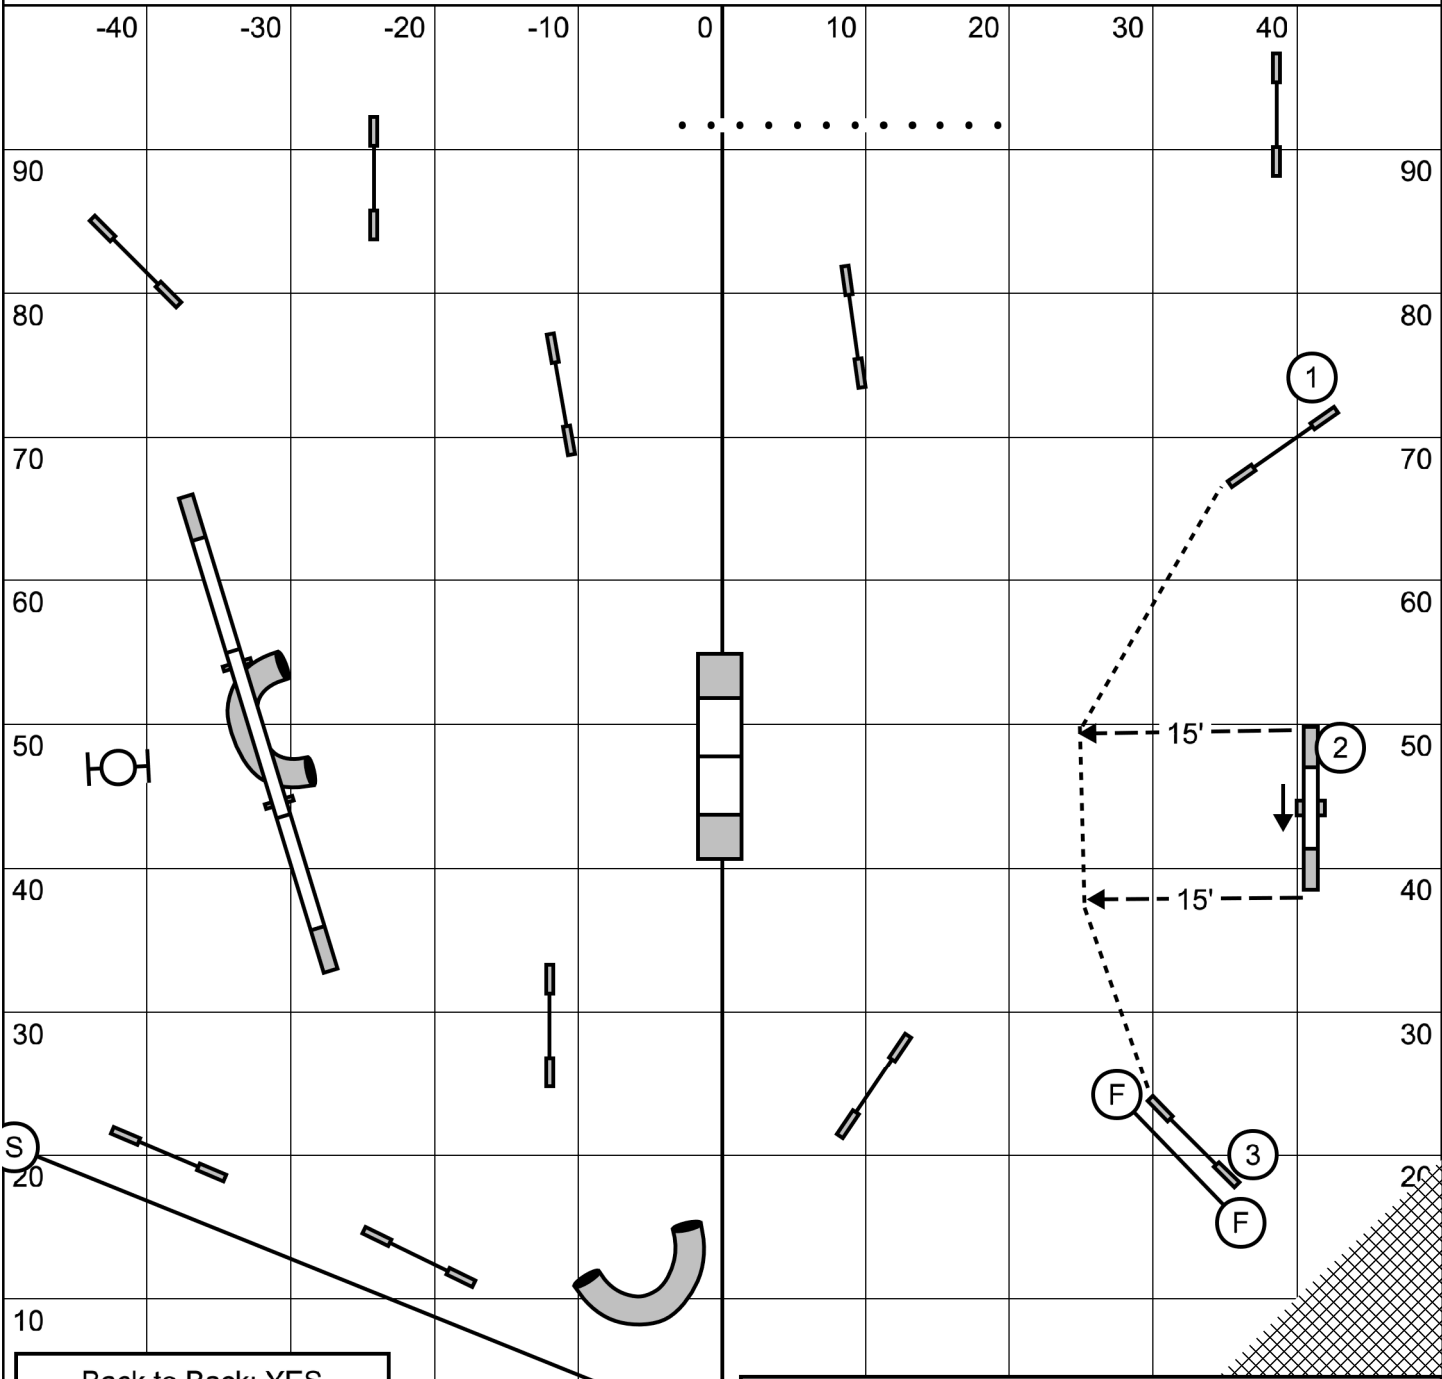

Masters / P3 / Vet Gamblers
 Kinetic Dog -- November 23 2019 -- Mike Murphy

Back to Back: YES
 Consecutive Contacts: NO

1-3-5-7 System, Weaves 7 points 18 pt to Q Joker=20

25 Sec Open, 18 pt to Q, Gamble times:
 Champ: 20/22/24: 16 sec, 14/16: 17 sec, 10: 18 sec,
 Perf: 14/16/20: 17 sec, 12: 18 sec, 8: 19 sec
 Vet: 12/16: 18 sec, 8: 19 sec, 4: 20 sec

Gate

Next dog when previous
 dog reaches 14

Gate