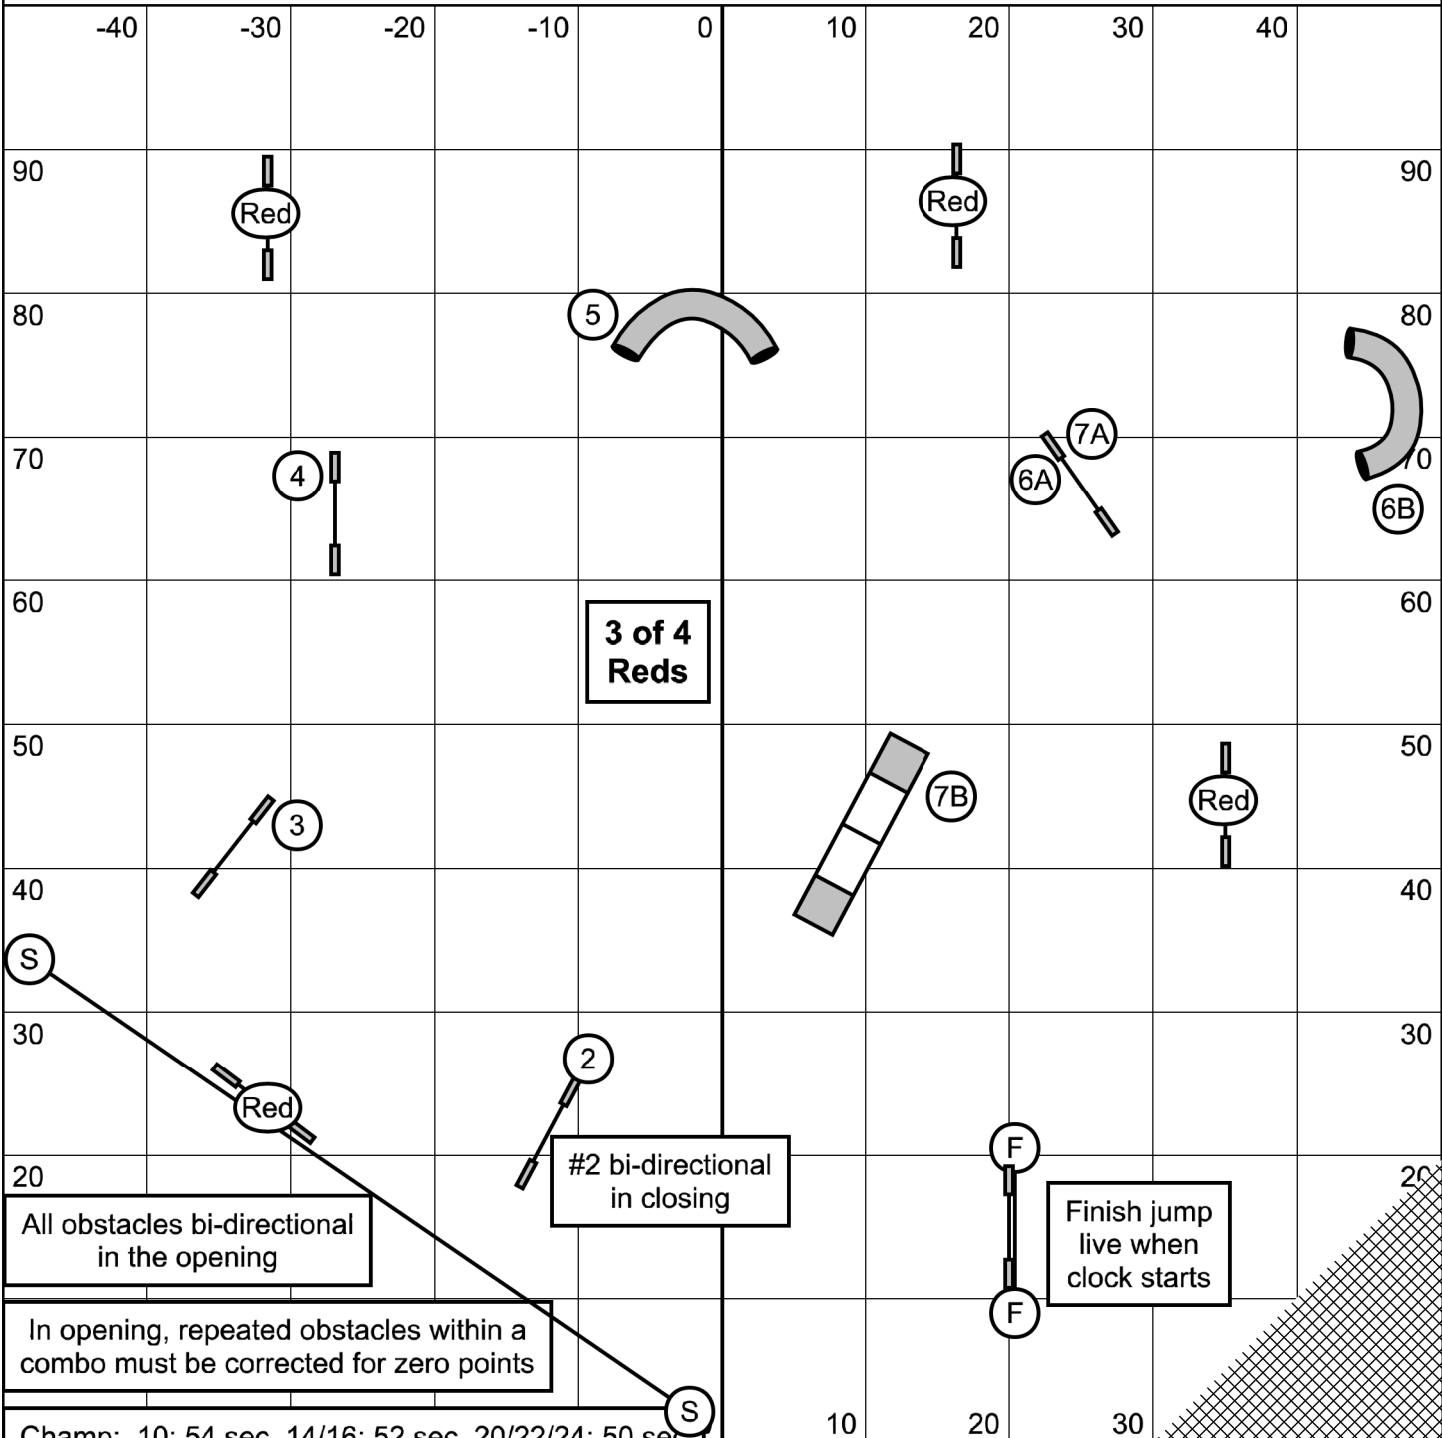

Masters / P3 / Vet Snooker
 Kinetic Dog -- November 24 2019 -- Mike Murphy

Champ: 10: 54 sec, 14/16: 52 sec, 20/22/24: 50 sec
 Perf: 8: 56 sec, 12: 54 sec, 14/16/20: 52 sec
 Vet: 4: 58 sec, 8: 56 sec, 12/16: 54

#6 & #7 can be done
 any way in opening

Next dog when previous
 starts closing

Masters / P3 / Vet Standard
 Kinetic Dog -- November 24 2019 -- Mike Murphy