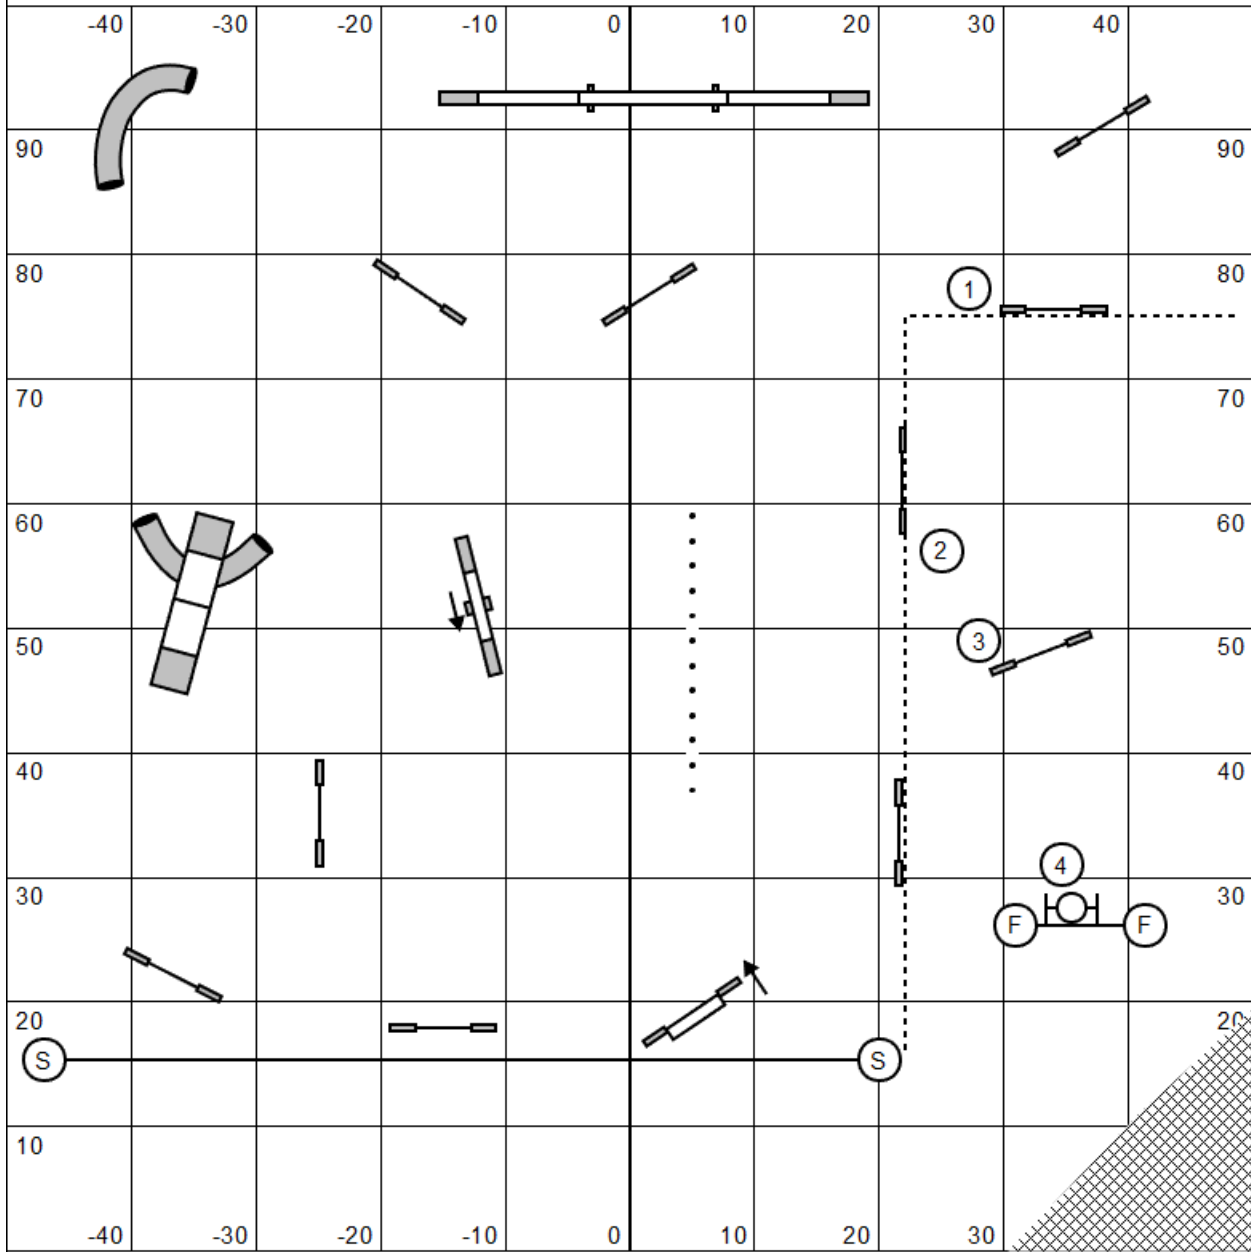

MASTERS/PIII/VET GAMBLERS
 Touch & Go Agility Club
 September 28, 2019
 Mica Tyler

SAT 1

1-3-5-7 Pt. System (Seesaw = 7pts)
 30 sec. opening (21pts in opening)
 CH: 24/22/20" - 15sec 16/14" - 16sec 10 - 18sec (VET +3)
 Perf: 20/16/14" - 16sec 12" - 17sec 8" - 19sec
 No contact sequencing allowed (back to back allowed)