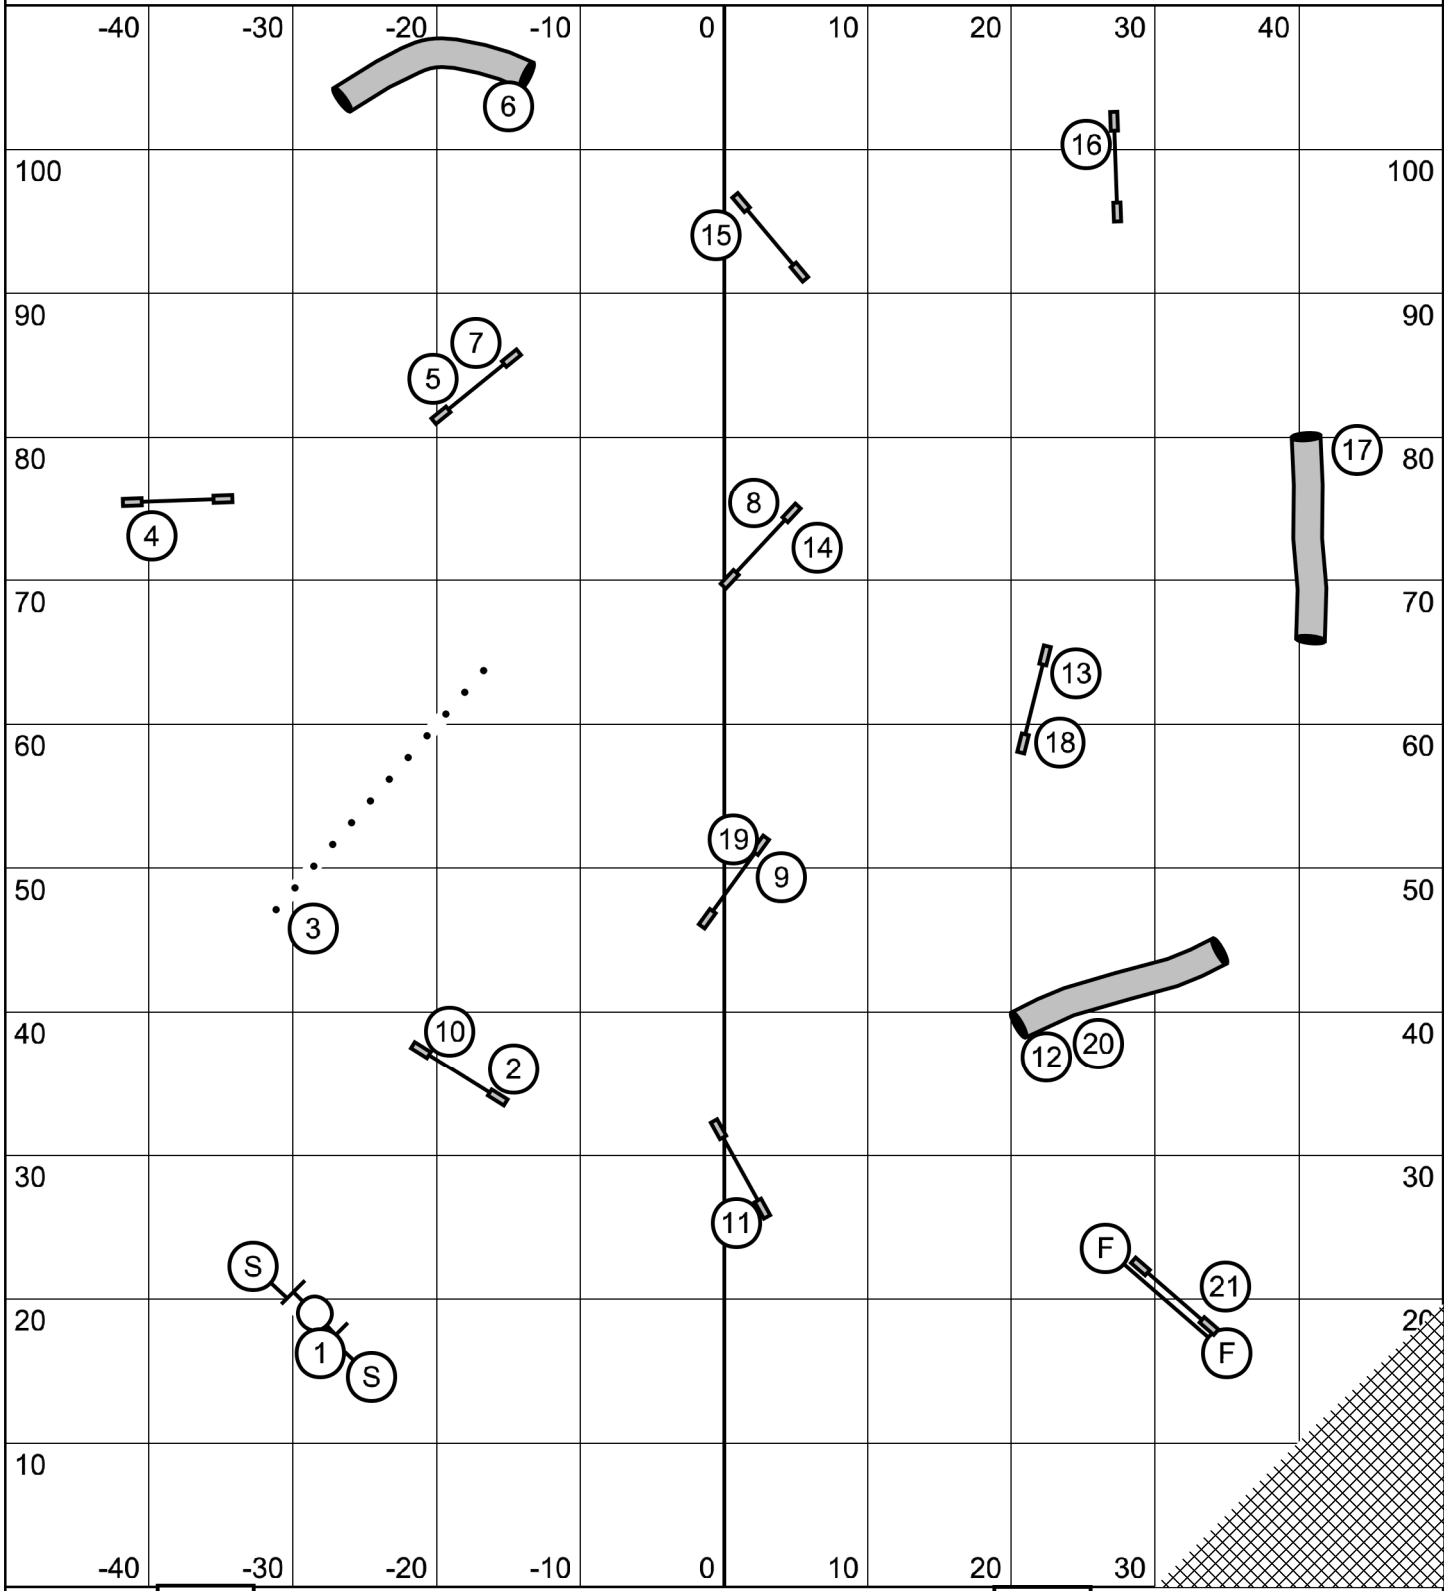

Masters Series Jumping  
Kinetic Dog UKI -- August 22, 2020 -- Mike Murphy

Gate

Map is only an approximation

Gate