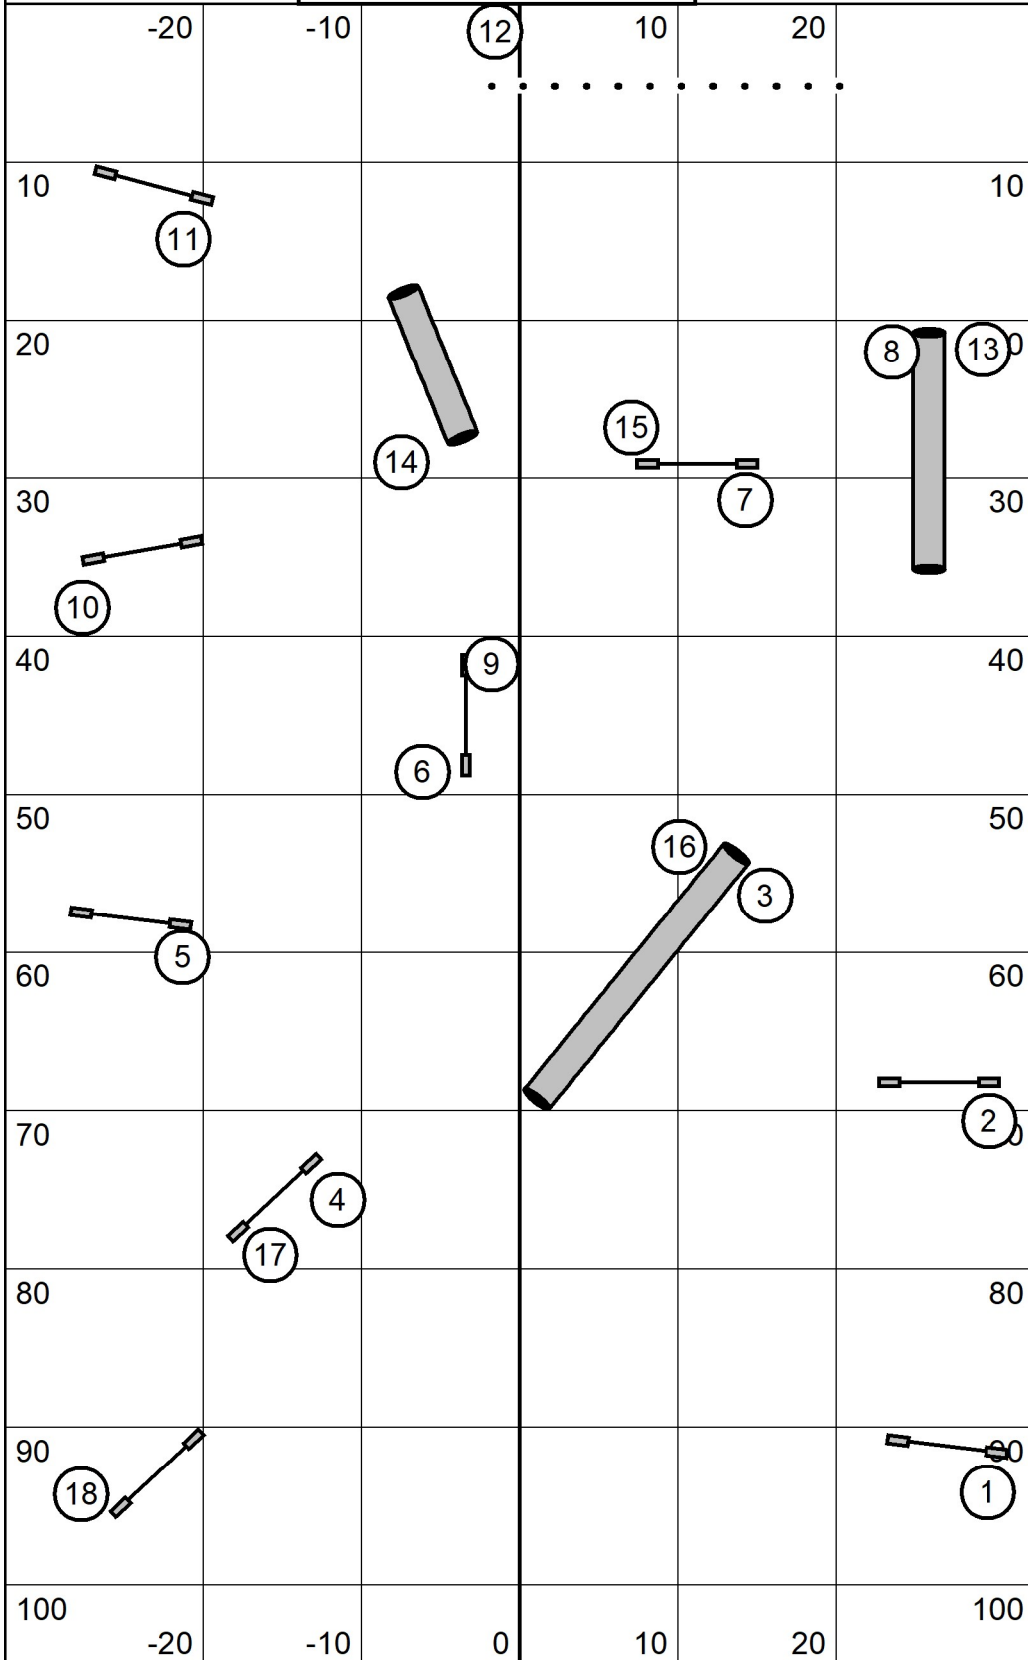

High Octane UKI Trial
Nov 27, 2021
Judge Kelly Ely
Beg Nov Jumping 1

in/out

Course map is an approximation only

in/out