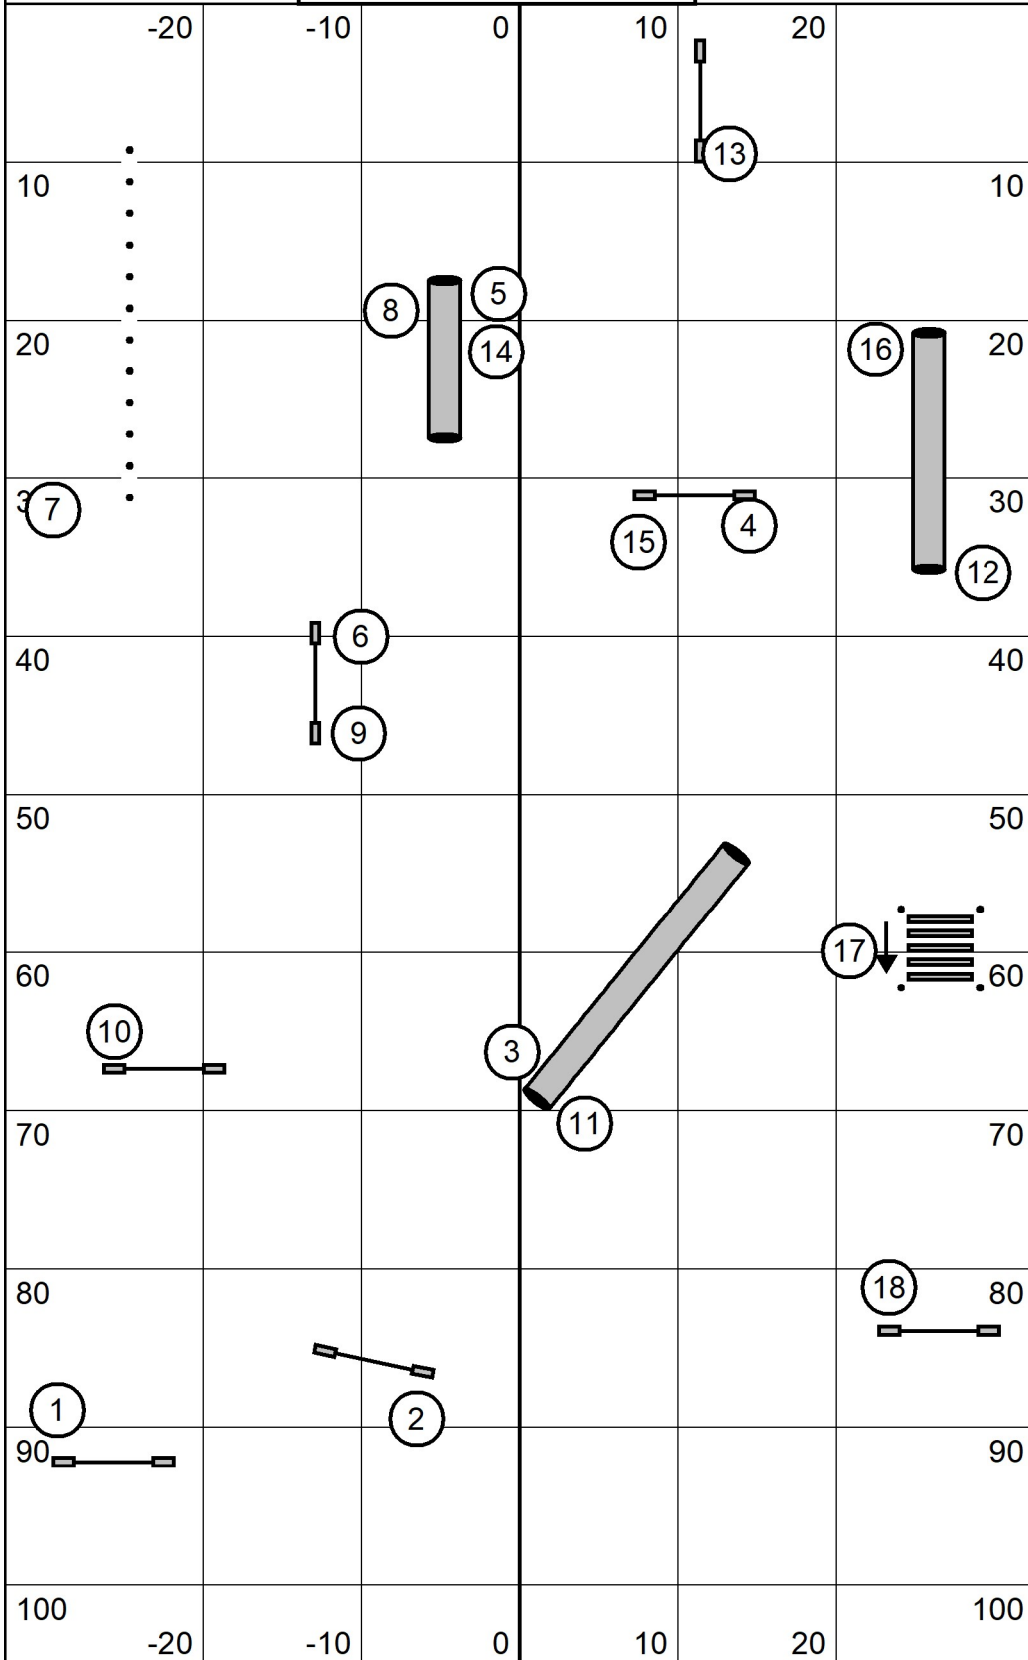

High Octane UKI Trial
Nov 27, 2021
Judge Kelly Ely
Beg Nov Jumping 2

in/out

Course map is an approximation only

in/out