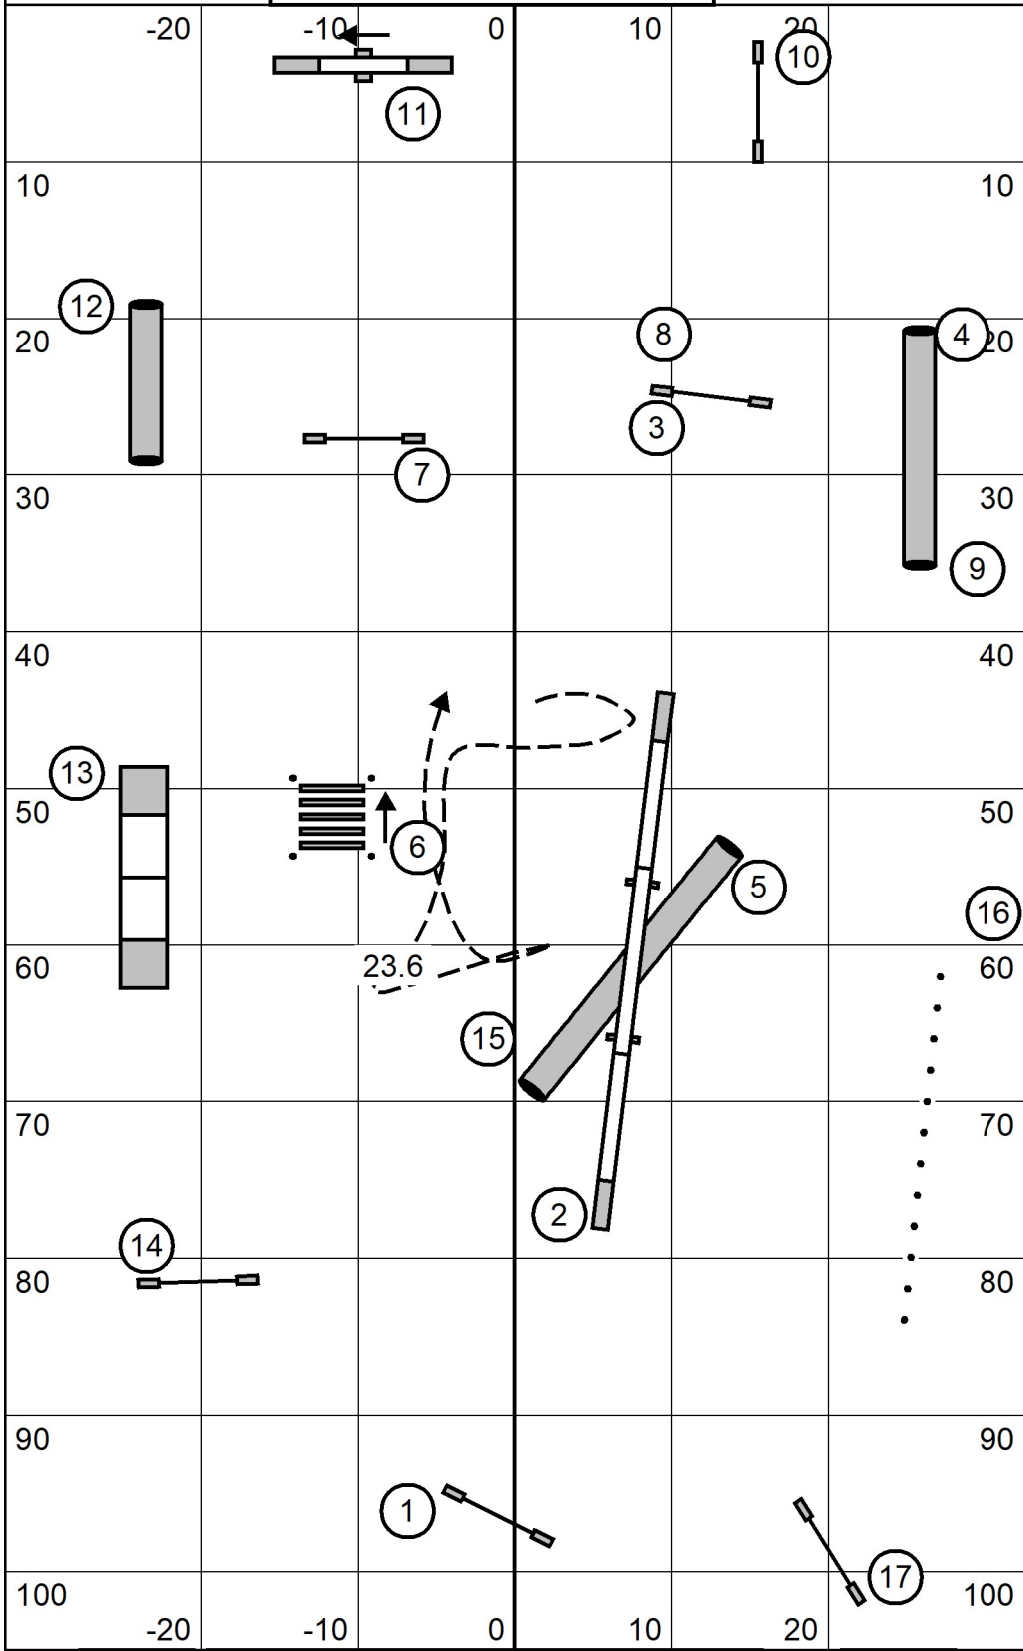

Course map is an approximation only

in/out

High Octane UKI Trial
 Nov 27, 2021
 Judge Kelly Ely
 Beg Nov Jumping 1

in/out

Course map is an approximation only

in/out

High Octane UKI Trial
 Nov 27, 2021
 Judge Kelly Ely
 Beg Nov Jumping 2

in/out

Course map is an approximation only

in/out

High Octane UKI Trial
 Nov 27, 2021
 Judge Kelly Ely
 Beg Nov Agility 1

in/out

Course map is an approximation only

in/out

High Octane UKI Trial
 Nov 27, 2021
 Judge Kelly Ely
 Beg Nov Agility 2

in/out

Course map is an approximation only

in/out