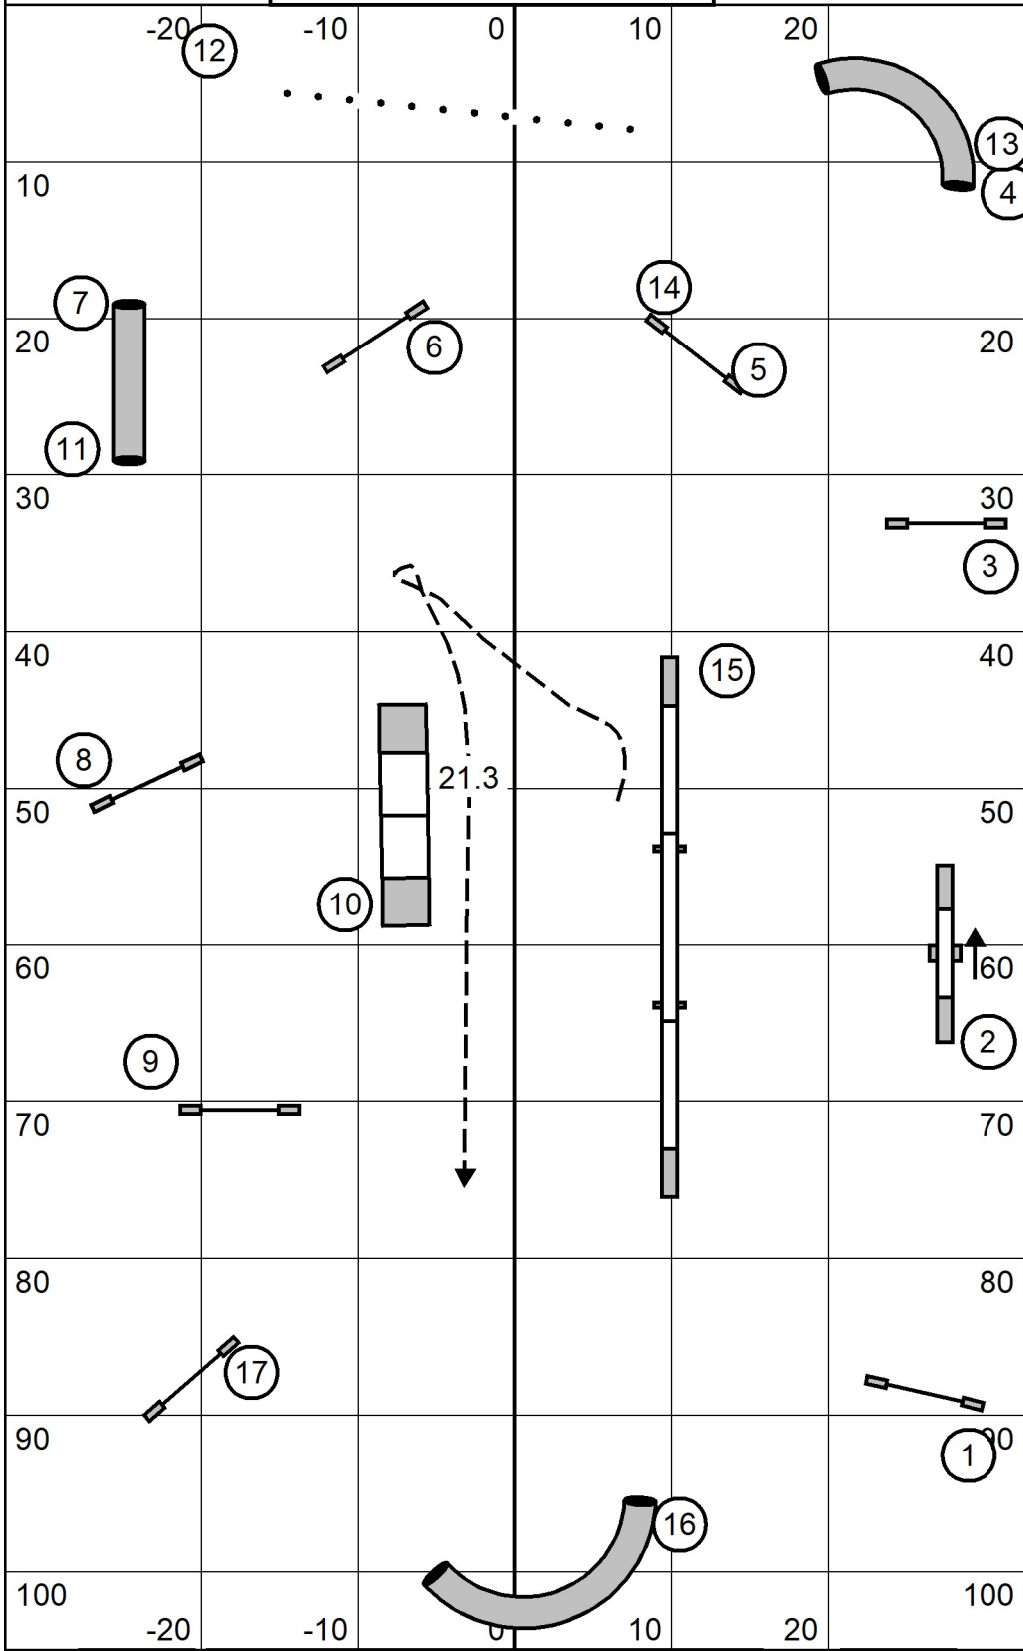

Course map is an approximation only

in/out

High Octane UKI Trial
 Nov 27, 2021
 Judge Kelly Ely
 Beg Nov Jumping 1

in/out

Course map is an approximation only

in/out

High Octane UKI Trial
 Nov 27, 2021
 Judge Kelly Ely
 Beg Nov Jumping 2

in/out

Course map is an approximation only

in/out

High Octane UKI Trial
 Nov 27, 2021
 Judge Kelly Ely
 Beg Nov Agility 1

in/out

Course map is an approximation only

in/out

High Octane UKI Trial
 Nov 27, 2021
 Judge Kelly Ely
 Beg Nov Agility 2

in/out

Course map is an approximation only

in/out