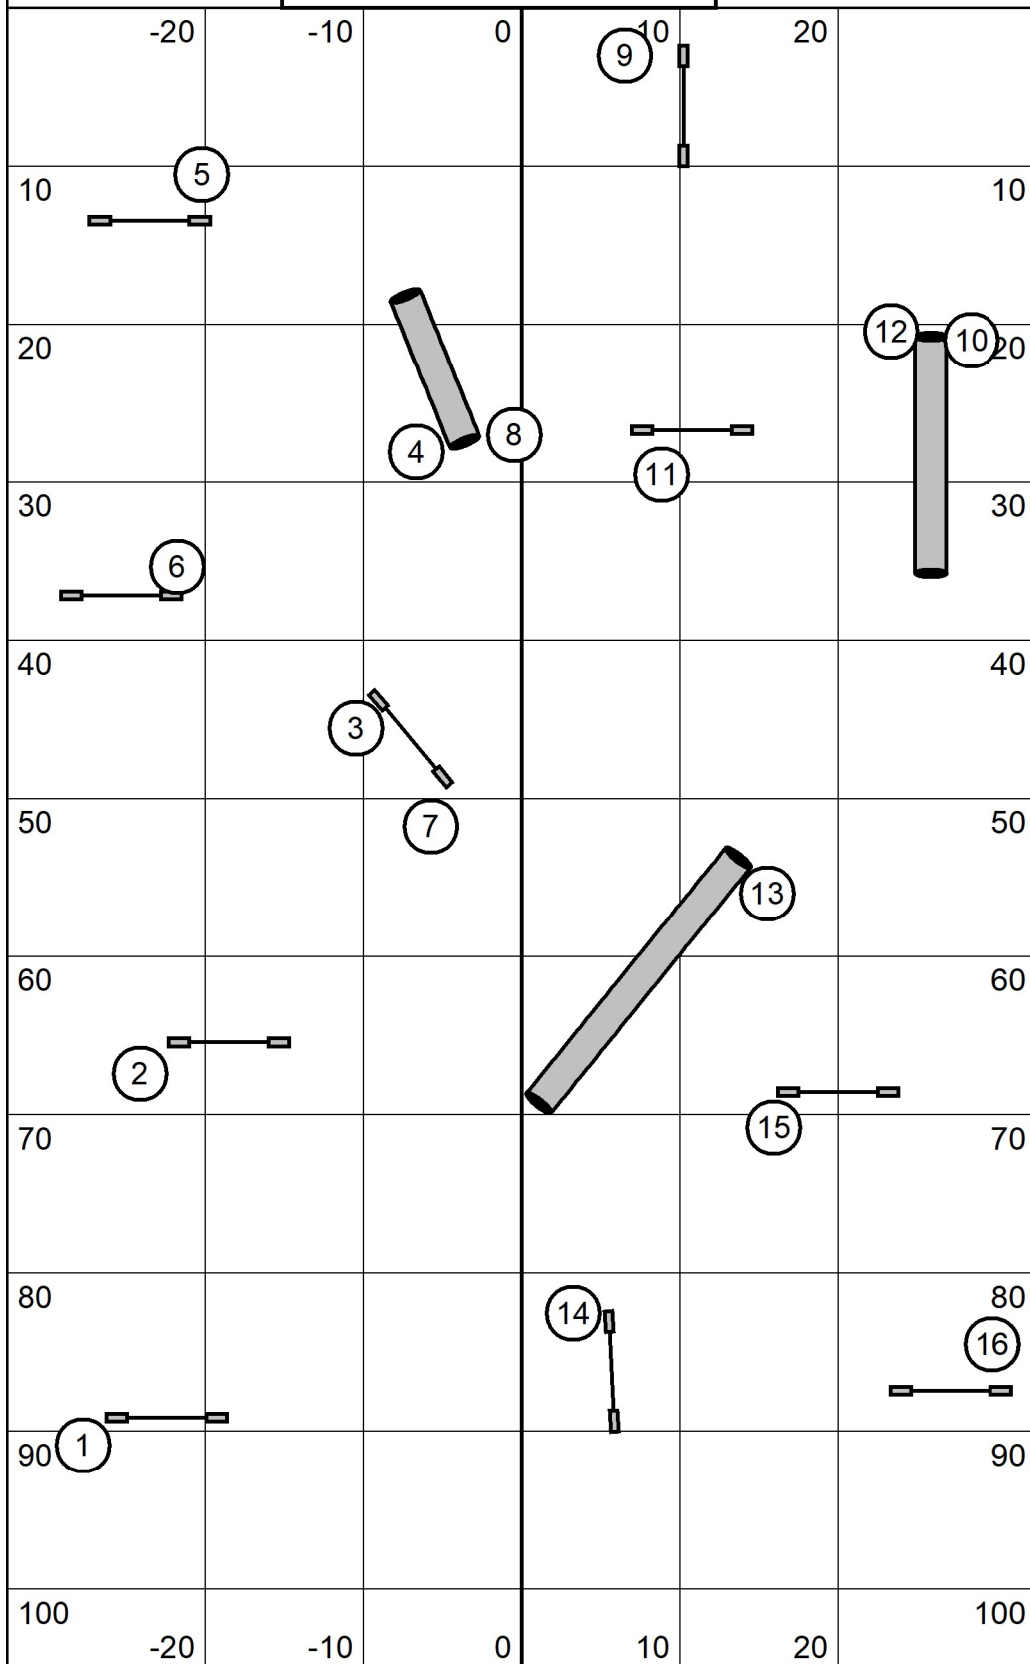

High Octane UKI Trial
Nov 27, 2021
Judge Kelly Ely
Beg Nov Speedstakes 2

in/out

Course map is an approximation only

in/out