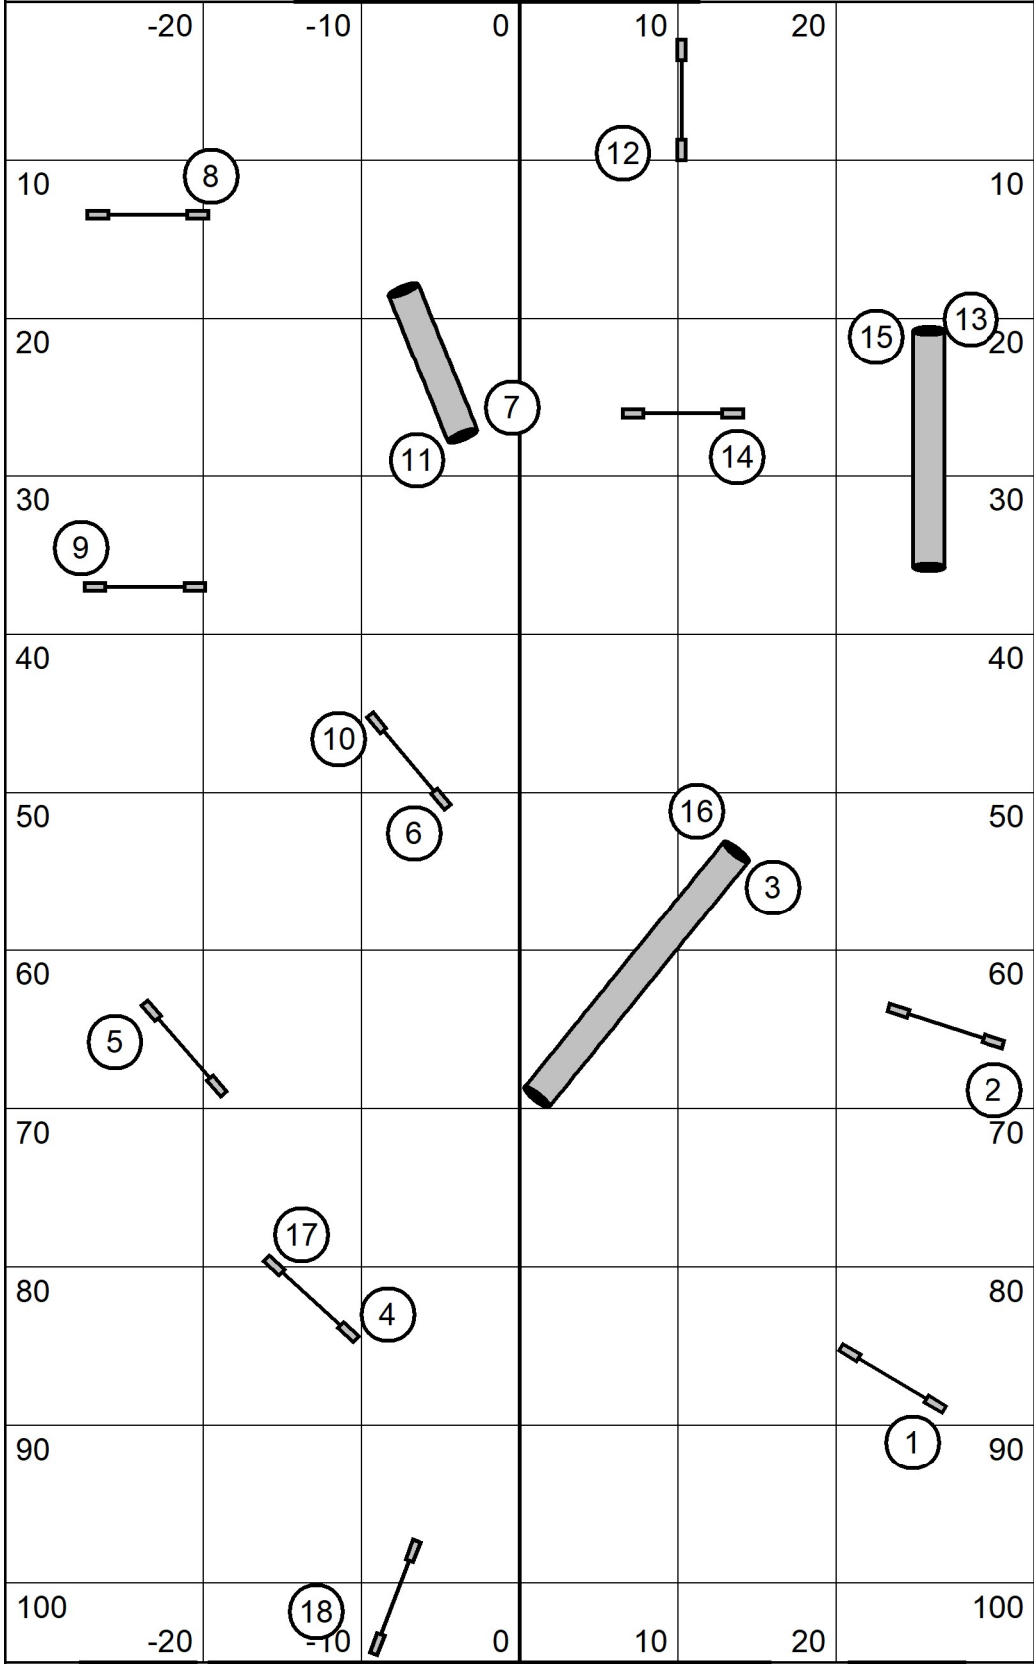

High Octane UKI Trial
Nov 27, 2021
Judge Kelly Ely
Beg Nov Speedstakes

in/out

Course map is an approximation only

in/out