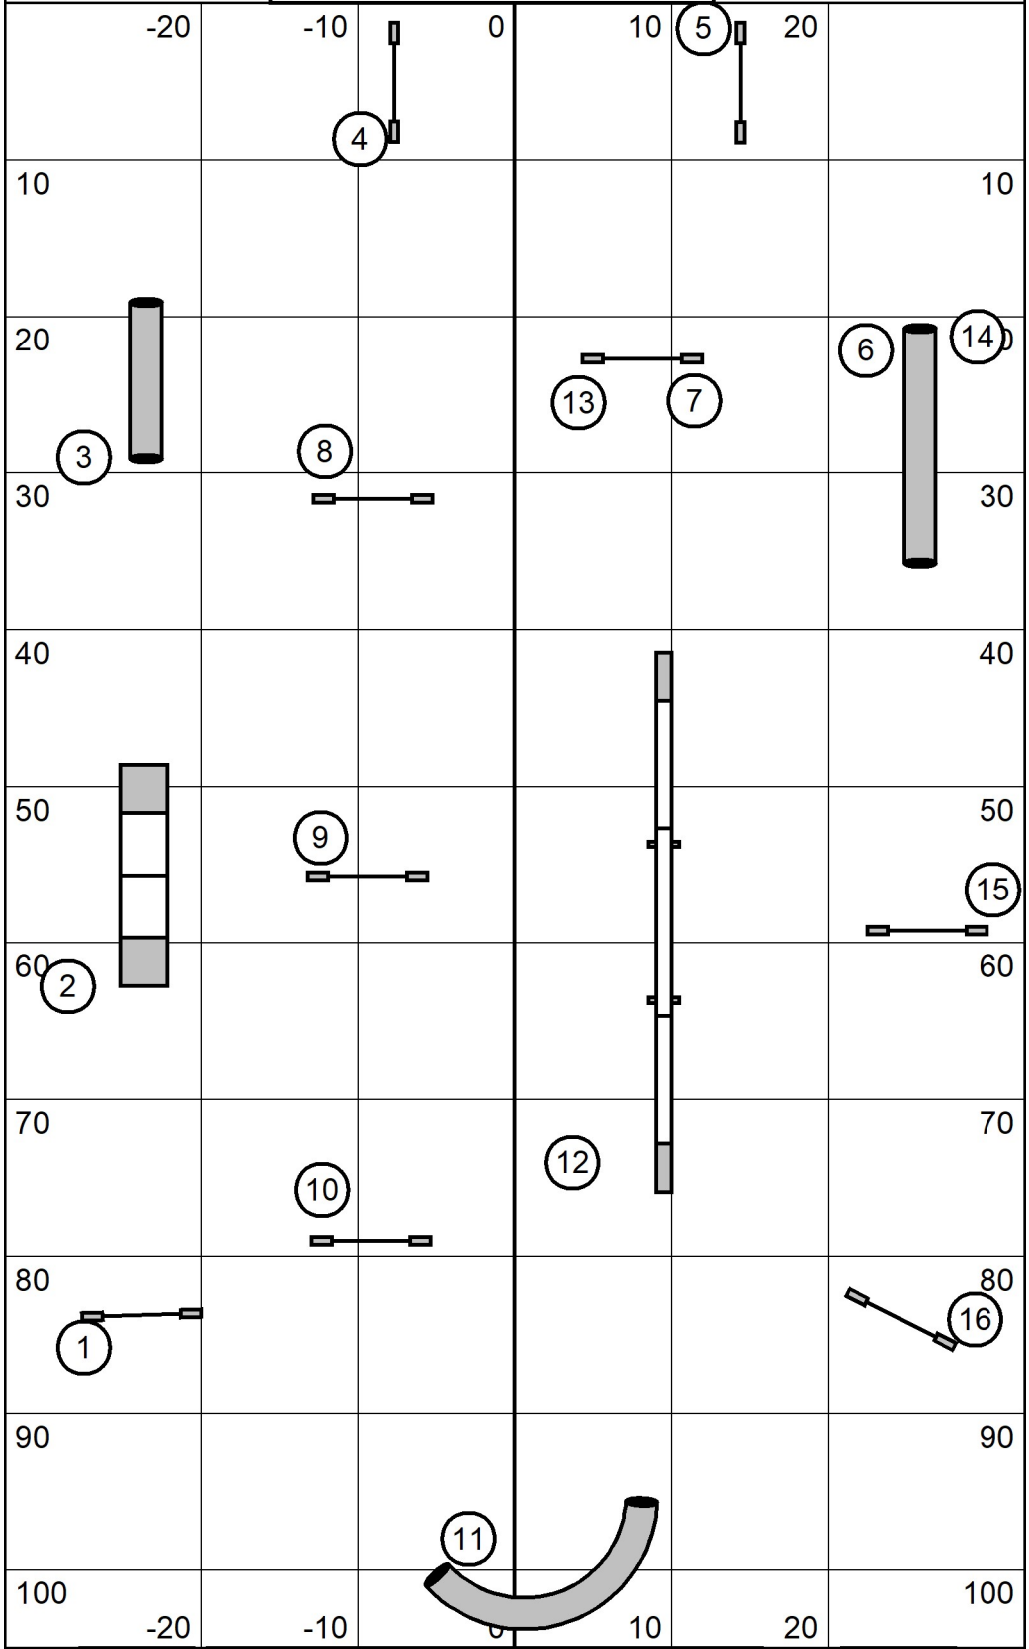

High Octane UKI Trial  
 Nov 27, 2021  
 Judge Kelly Ely  
 Nursery Agility

in/out

Course map is an approximation only

in/out