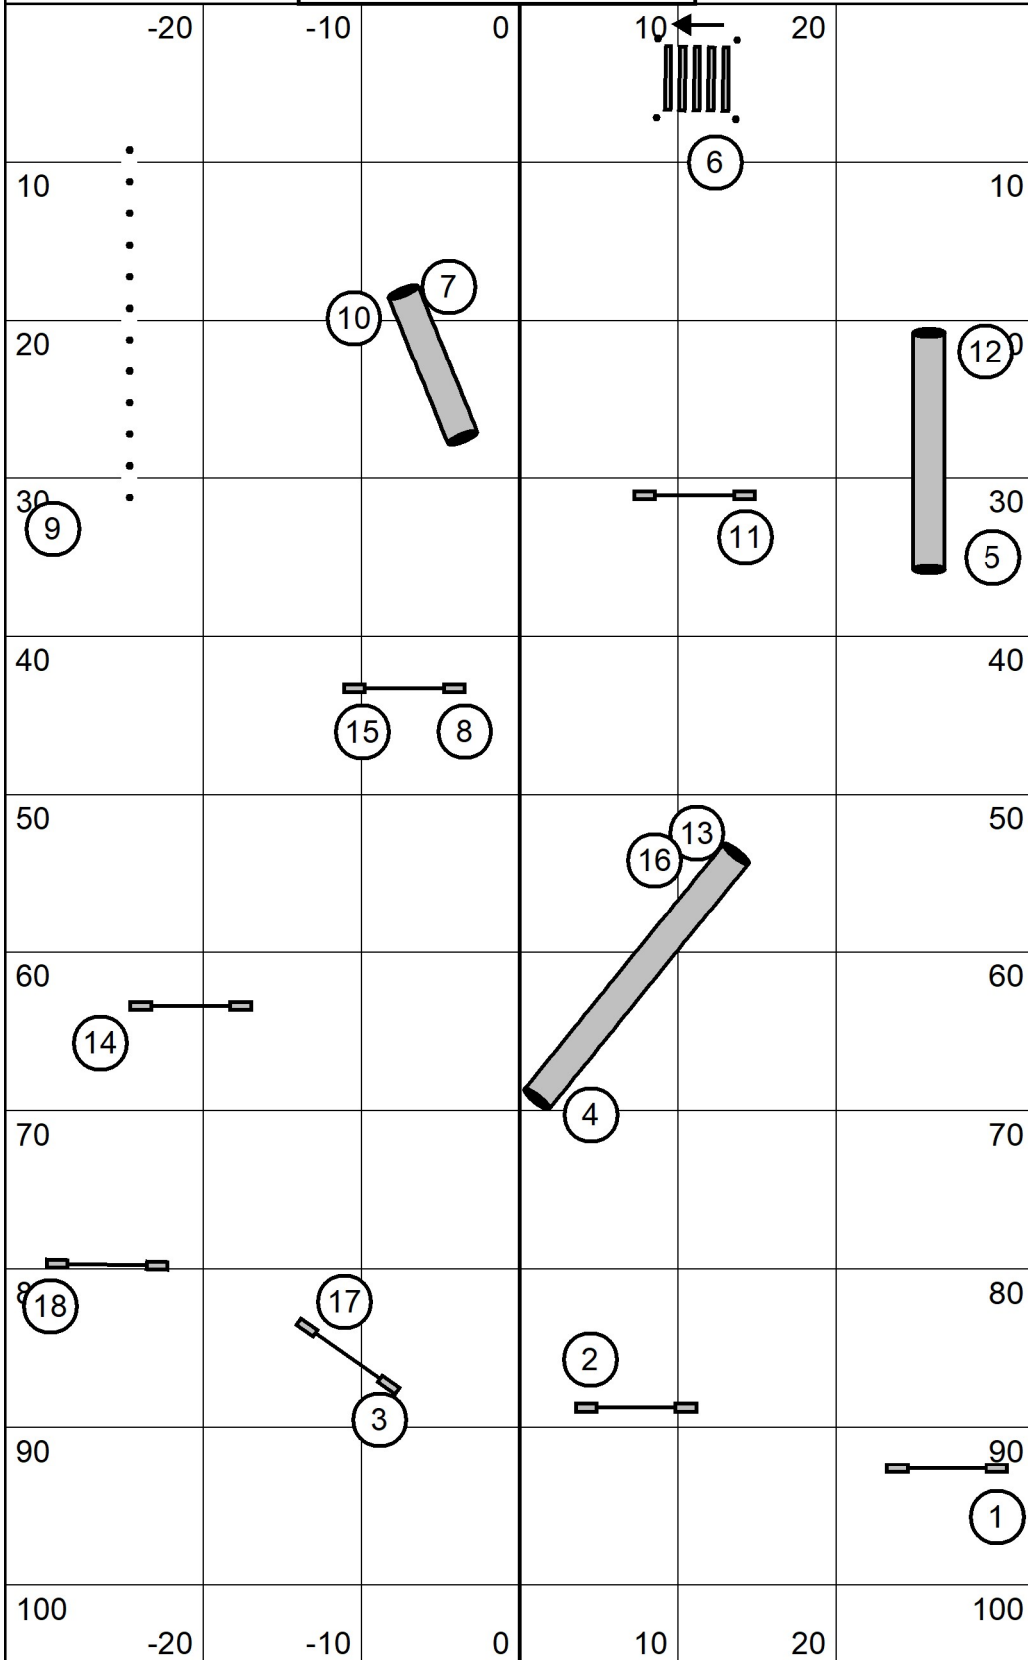

High Octane UKI Trial
Nov 27, 2021
Judge Kelly Ely
Sr Champ Jumping 2

in/out

Course map is an approximation only

in/out