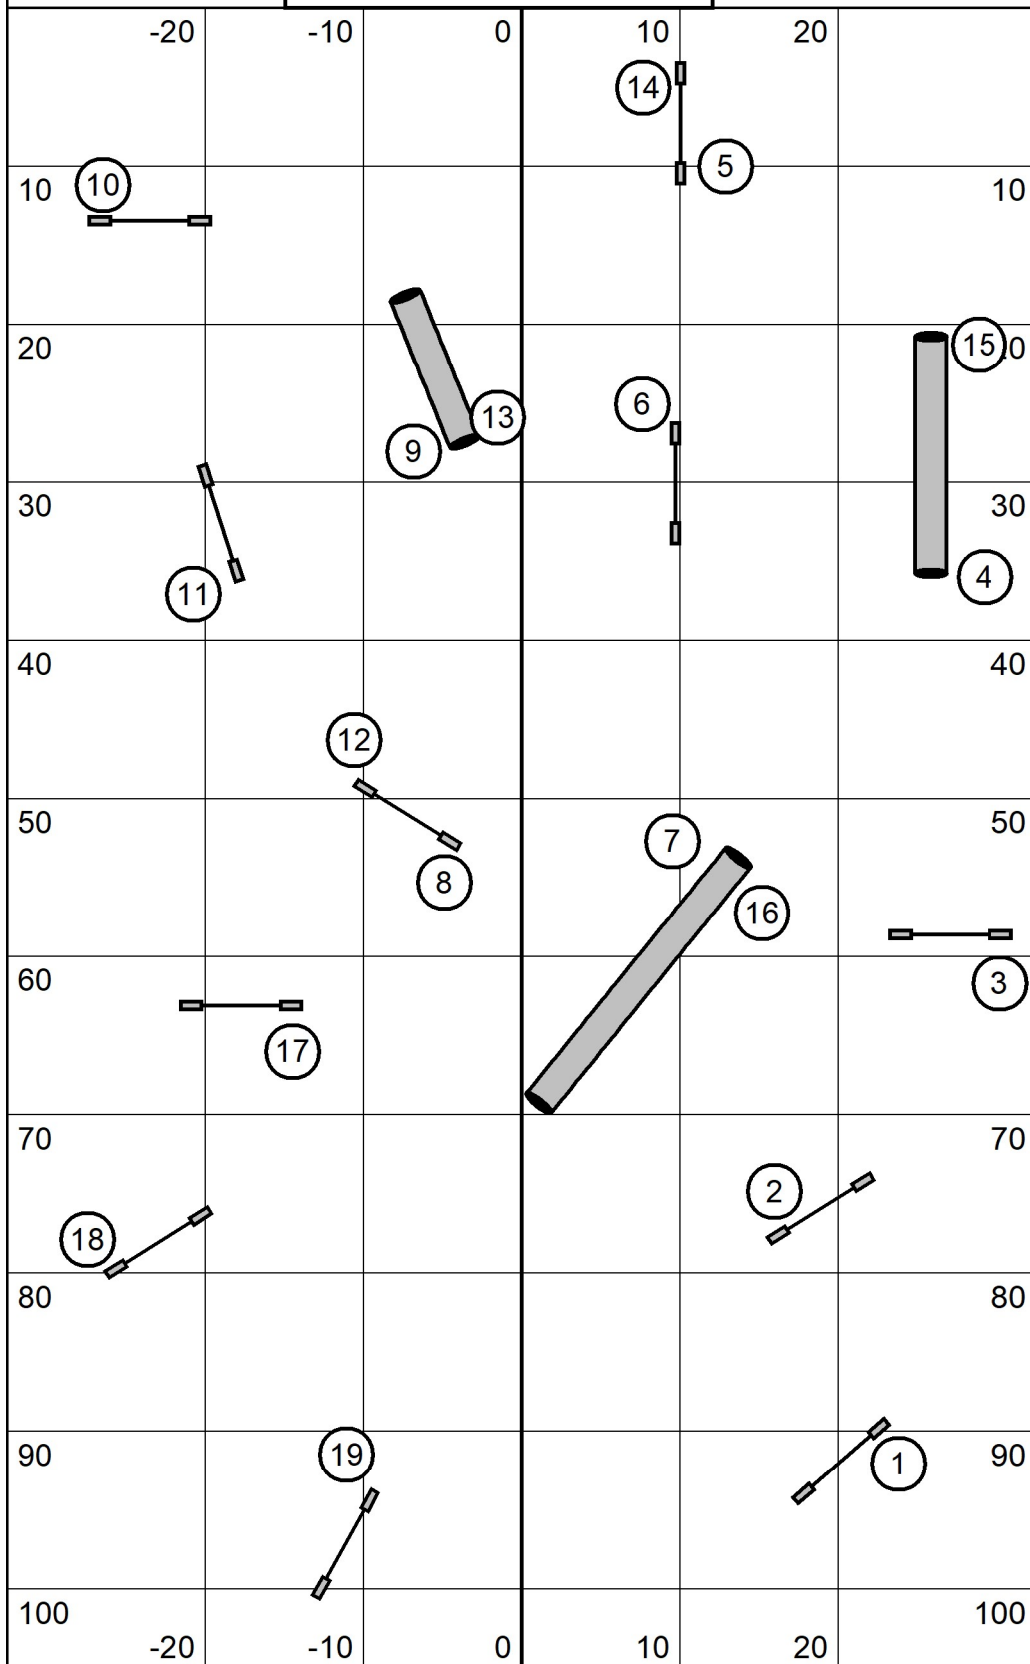

High Octane UKI Trial
Nov 27, 2021
Judge Kelly Ely
Sr Champ Speedstakes

in/out

Course map is an approximation only

in/out