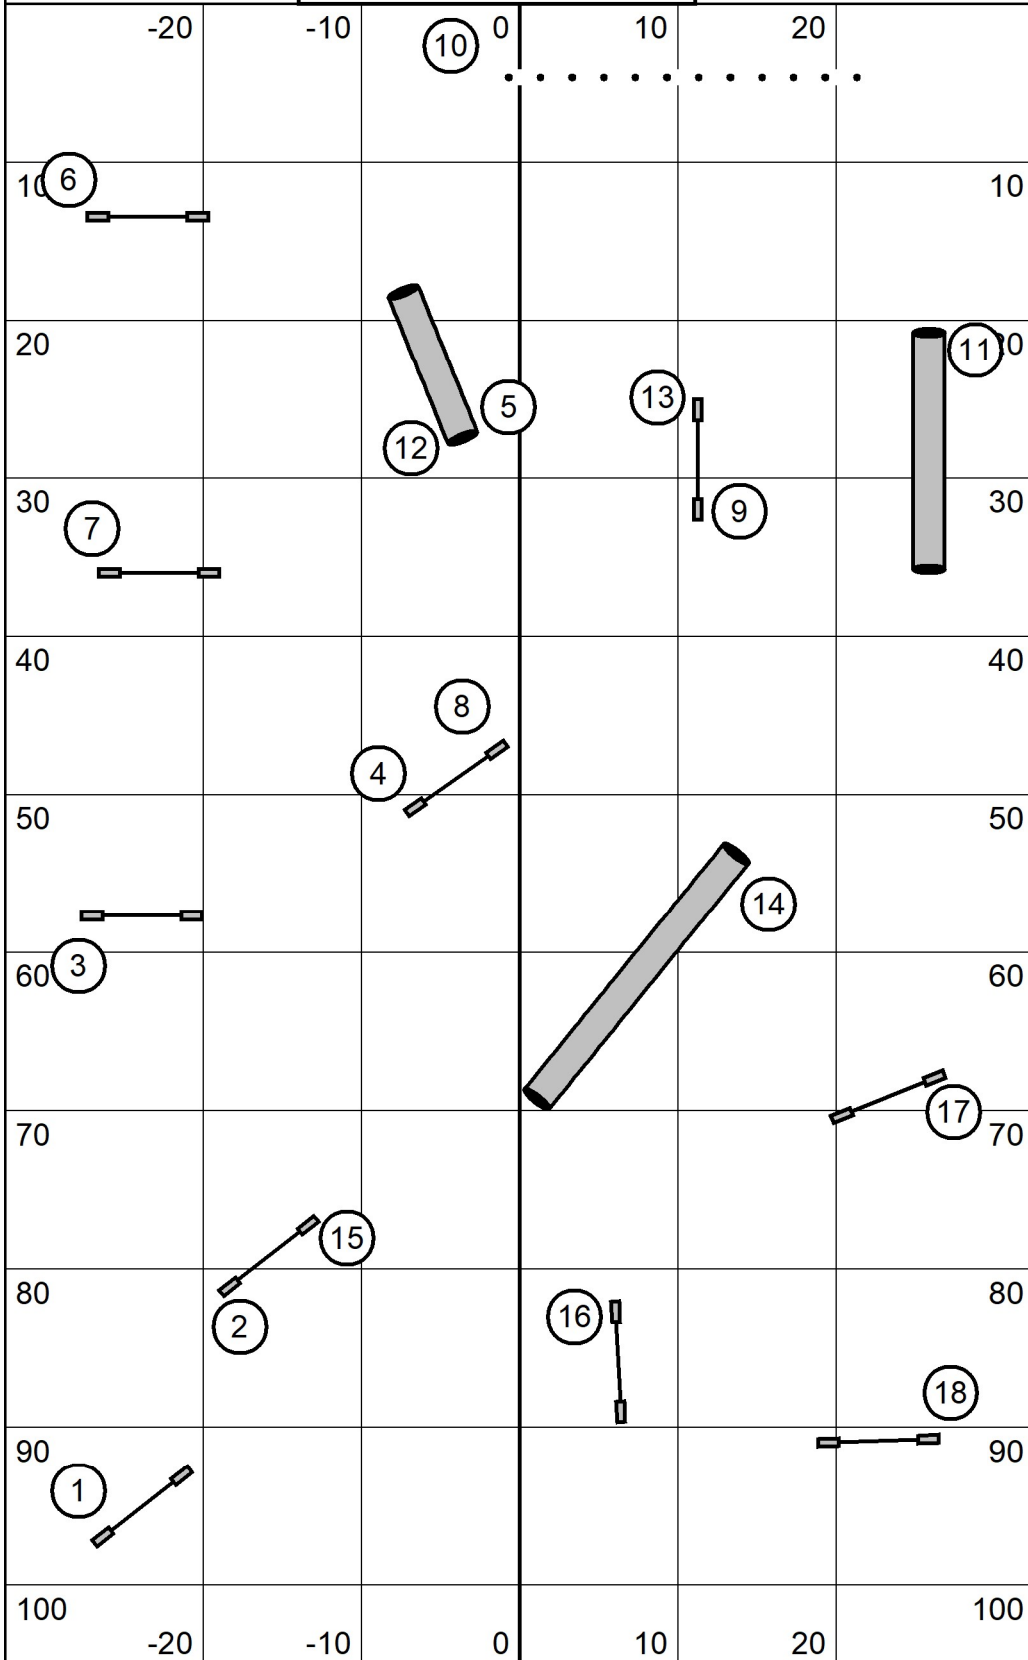

High Octane UKI Trial
Nov 27, 2021
Judge Kelly Ely
Sr Champ Jumping 1

in/out

Course map is an approximation only

in/out