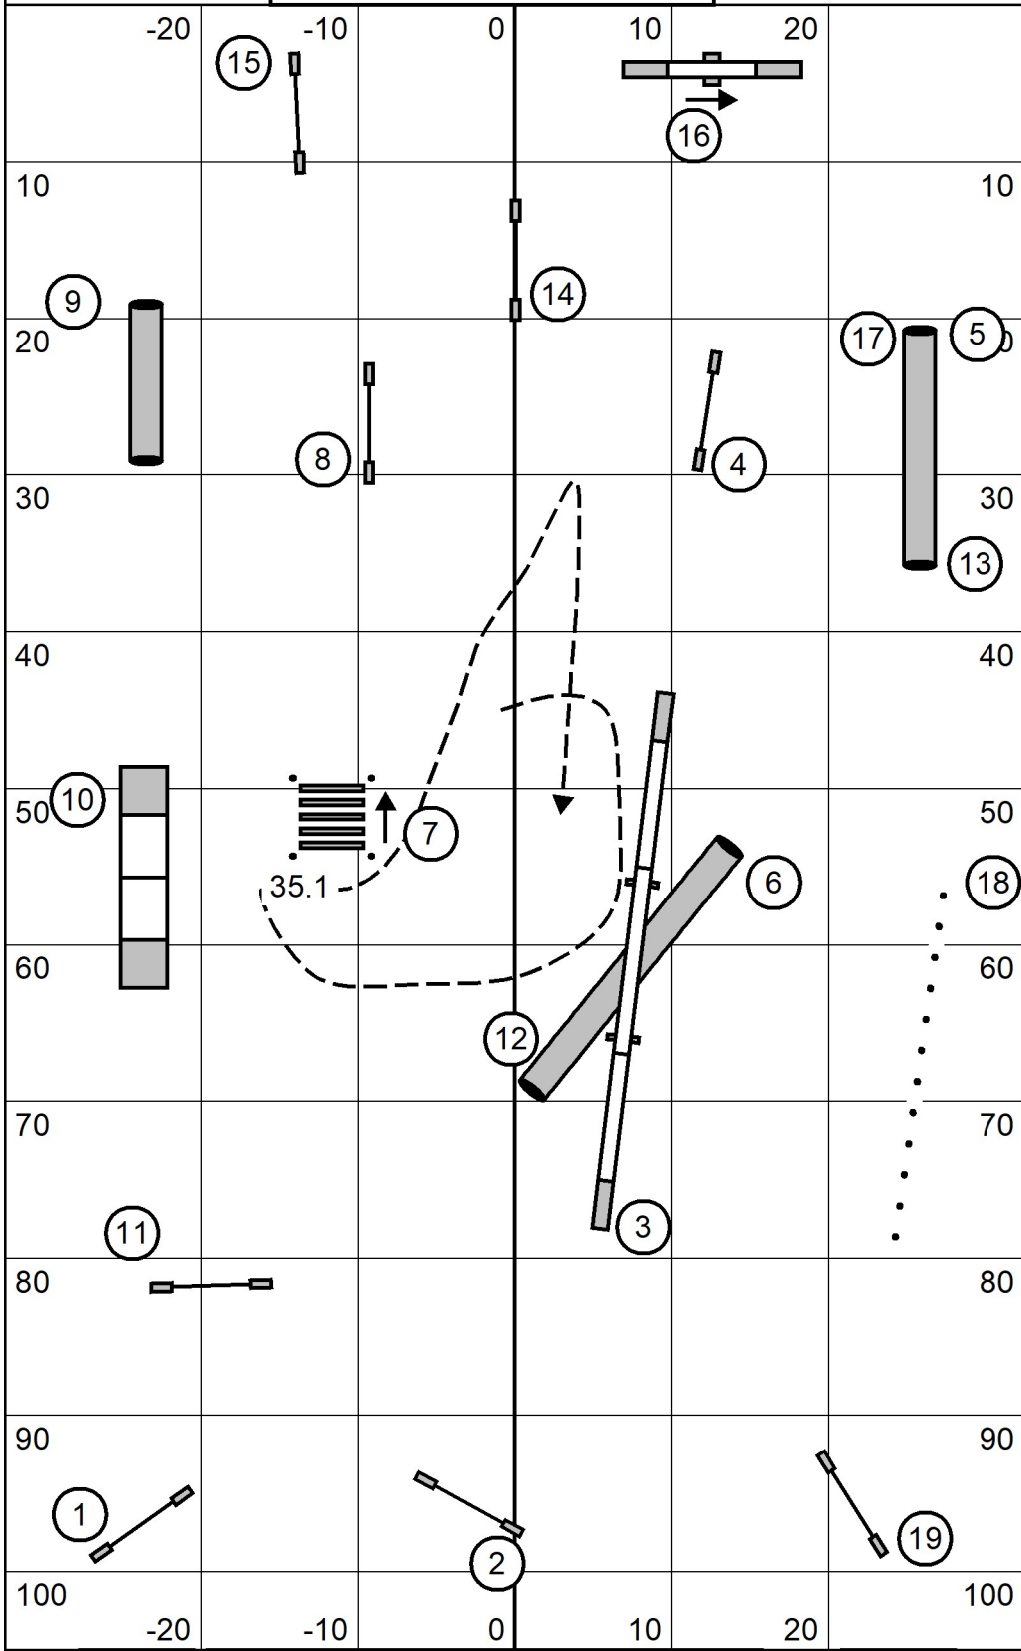

High Octane UKI Trial
Nov 27, 2021
Judge Kelly Ely
Sr Champ Agility 1

in/out

Course map is an approximation only

in/out