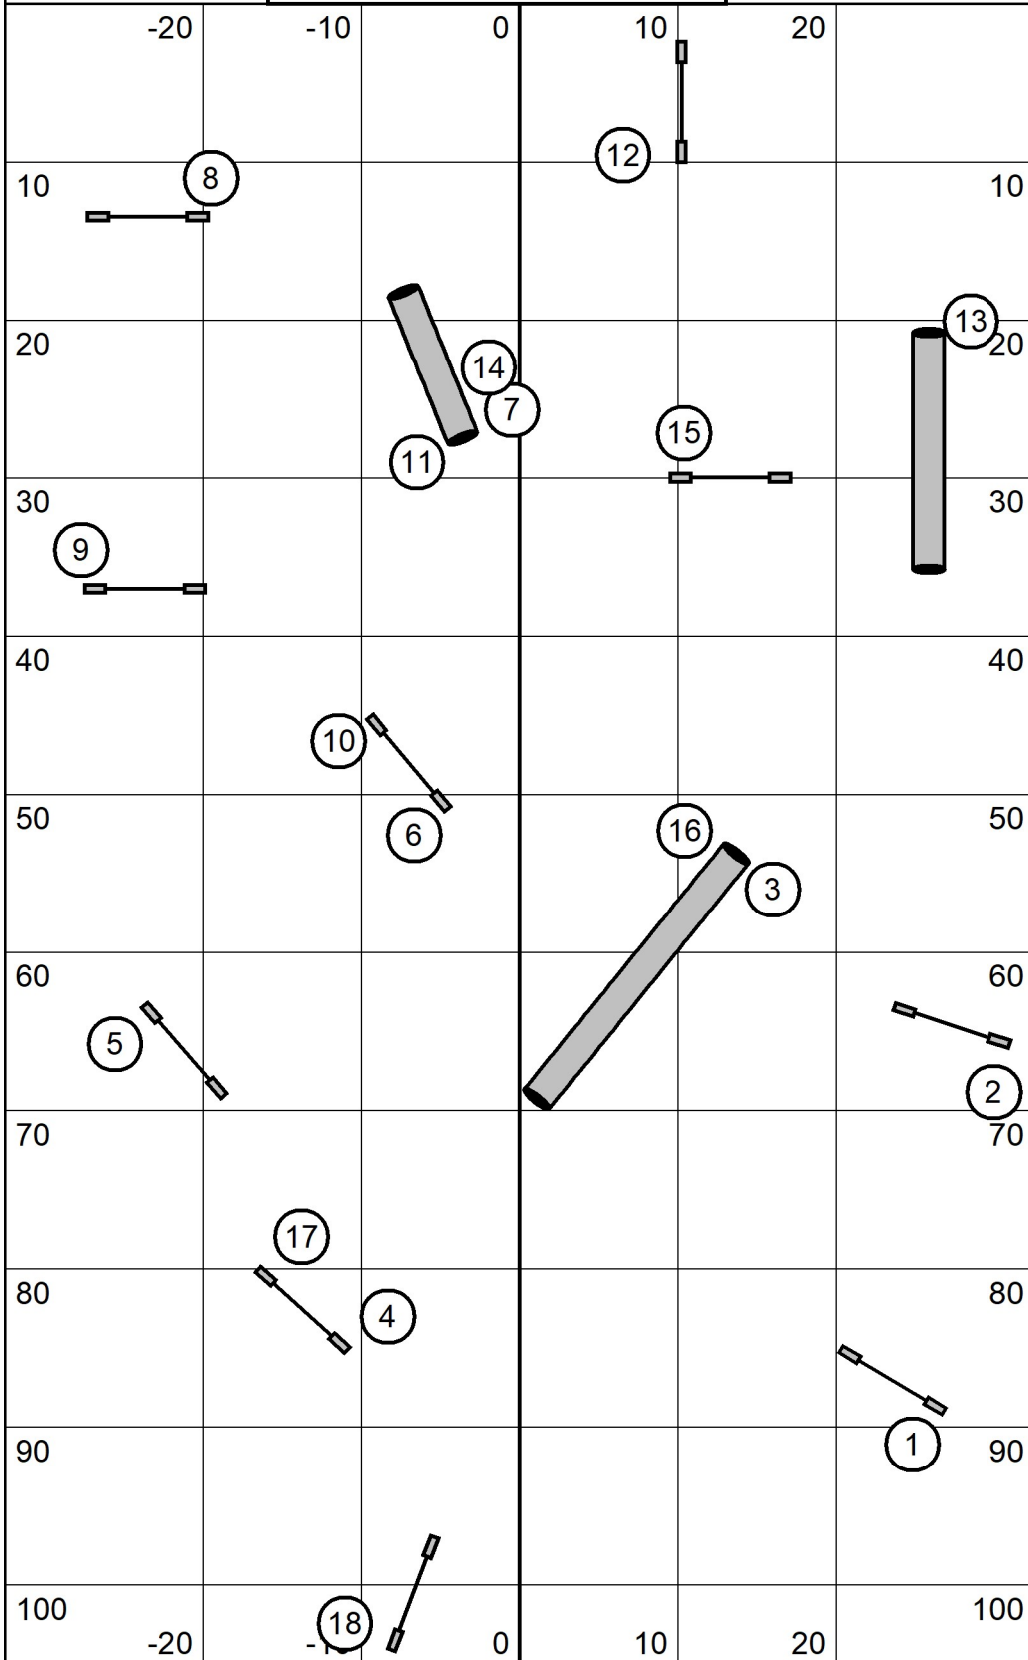

High Octane UKI Trial
Nov 27, 2021
Judge Kelly Ely
Sr Champ Speedstakes 2

in/out

Course map is an approximation only

in/out