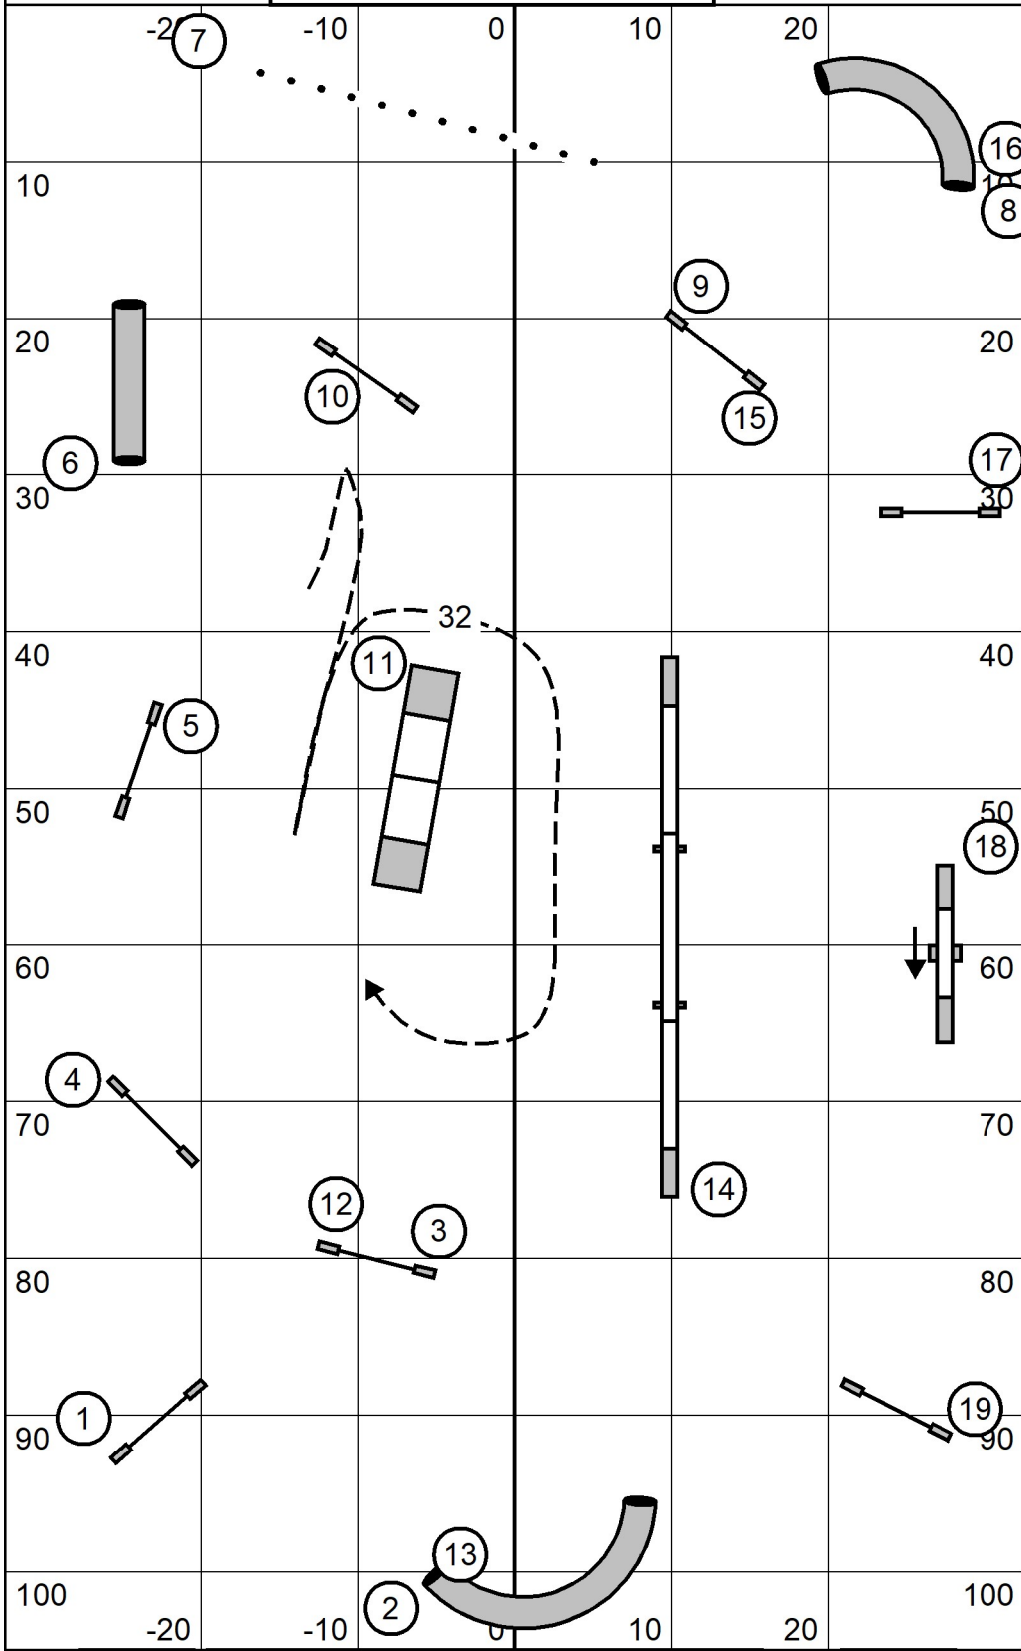

in/out

Course map is an approximation only

in/out

High Octane UKI Trial  
 Nov 27, 2021  
 Judge Kelly Ely  
 Sr Champ Jumping 1

in/out

Course map is an approximation only

in/out

High Octane UKI Trial  
 Nov 27, 2021  
 Judge Kelly Ely  
 Sr Champ Jumping 2

in/out

Course map is an approximation only

in/out

High Octane UKI Trial  
 Nov 27, 2021  
 Judge Kelly Ely  
 Sr Champ Agility 1

in/out

Course map is an approximation only

in/out

High Octane UKI Trial  
 Nov 27, 2021  
 Judge Kelly Ely  
 Sr Champ Agility 2

in/out

Course map is an approximation only

in/out