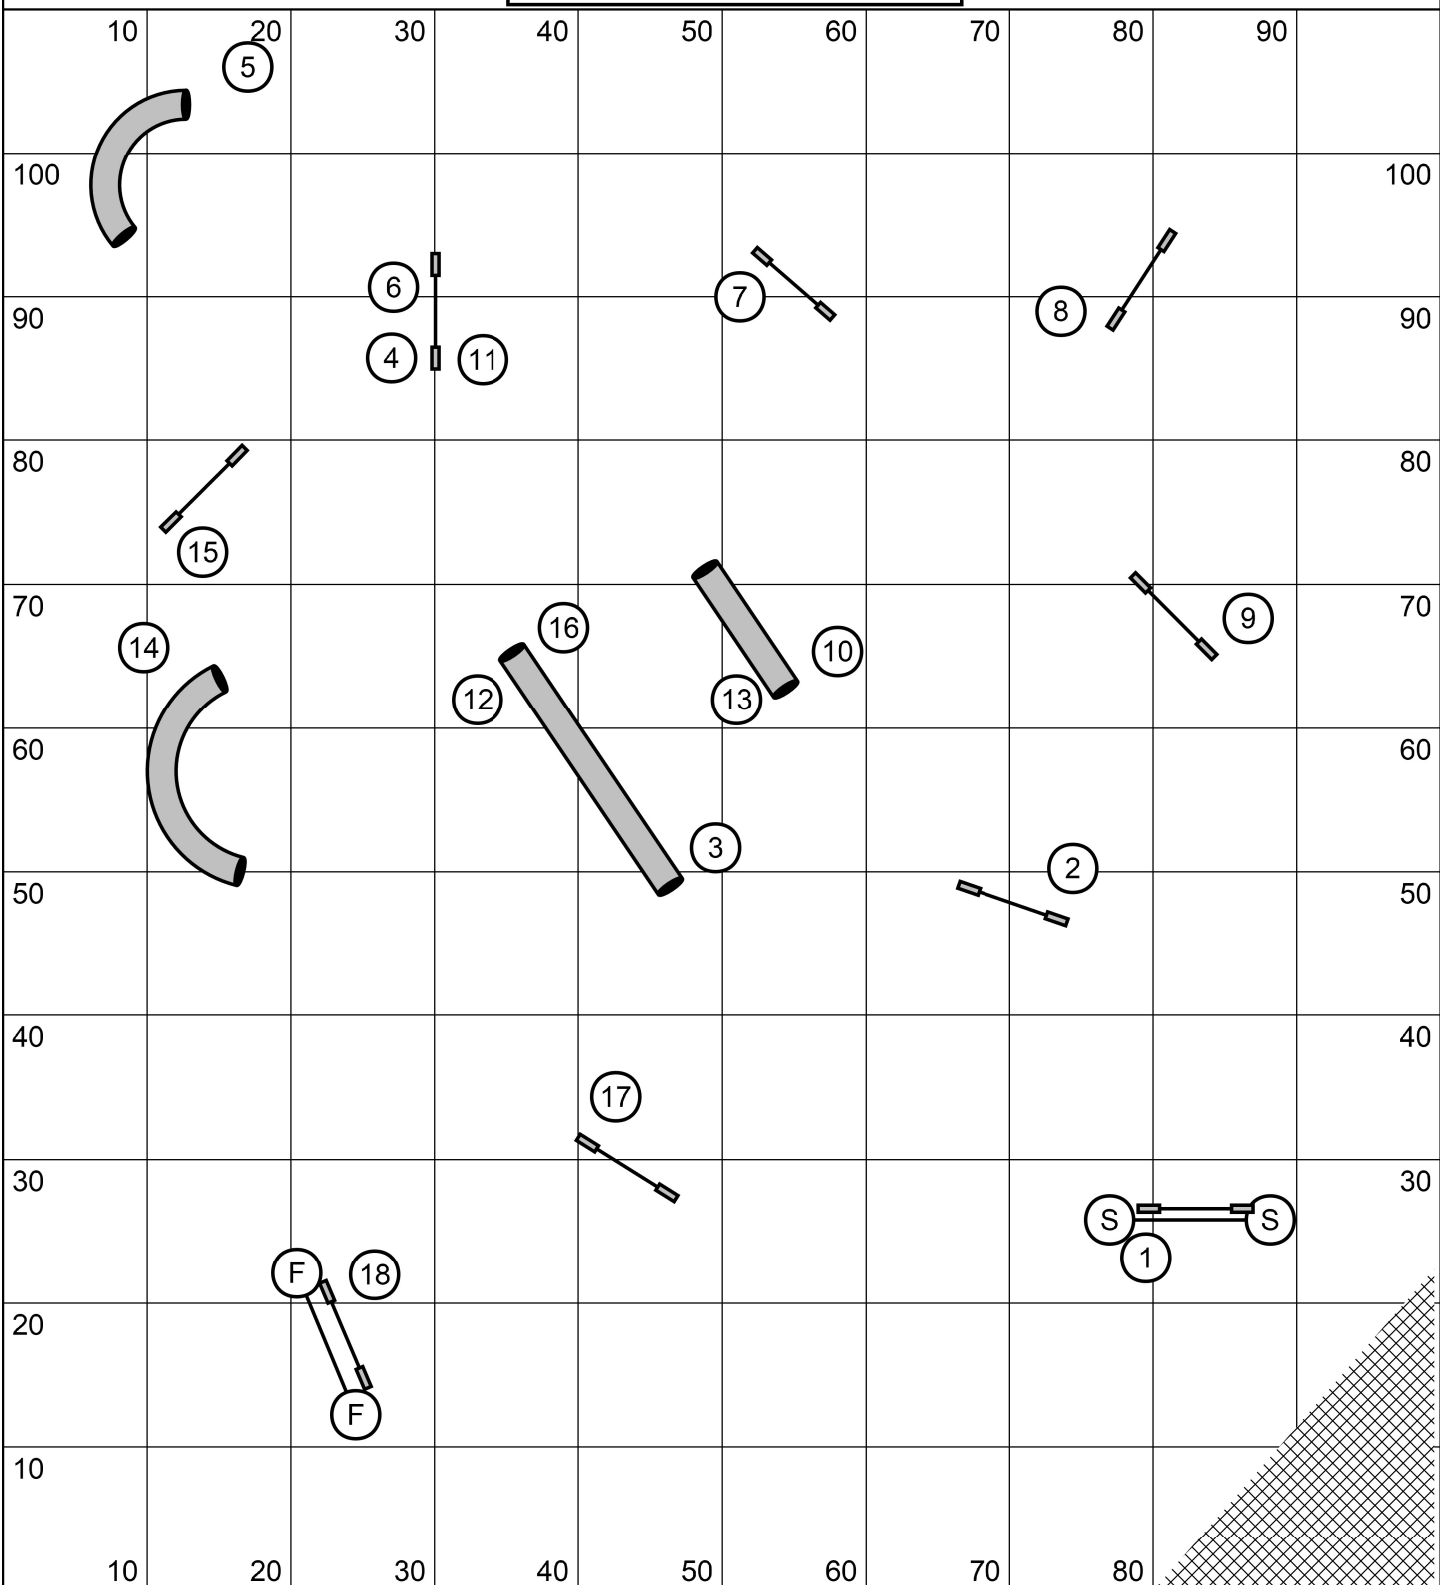

**\*\*Map is only an approximation\*\***  
Indoors on Turf  
Electronic Timing

Keystone Agility Club - Barto PA  
Senior/Champ Speedstakes  
July 18, 2021  
Mary Ellen Barry

# 6 and #7 combo can be any order, any direction in the opening  
 #2 bidirectional in closing  
 #3 bidirectional in closing but direction is indicated based on direction of  
 #2 (i.e., if #2 is taken left to right, then #3 must be taken right to left and  
 vice versa)

8" 12" 16" - 51 seconds  
 20" 22" 24" - 48 seconds  
 Select 4" 8" 12" - 54 seconds  
 Select 16" 20" - 51 seconds

Keystone Agility Club - Barto PA  
 Senior/Champ Snooker  
 July 18, 2021  
 Mary Ellen Barry

\*\*Map is only an approximation\*\*  
 Indoors on Turf  
 Electronic Timing

**\*\*Map is only an approximation\*\***  
Indoors on Turf  
Electronic Timing

Keystone Agility Club - Barto PA  
Senior/Champ Jumping  
July 18, 2021  
Mary Ellen Barry