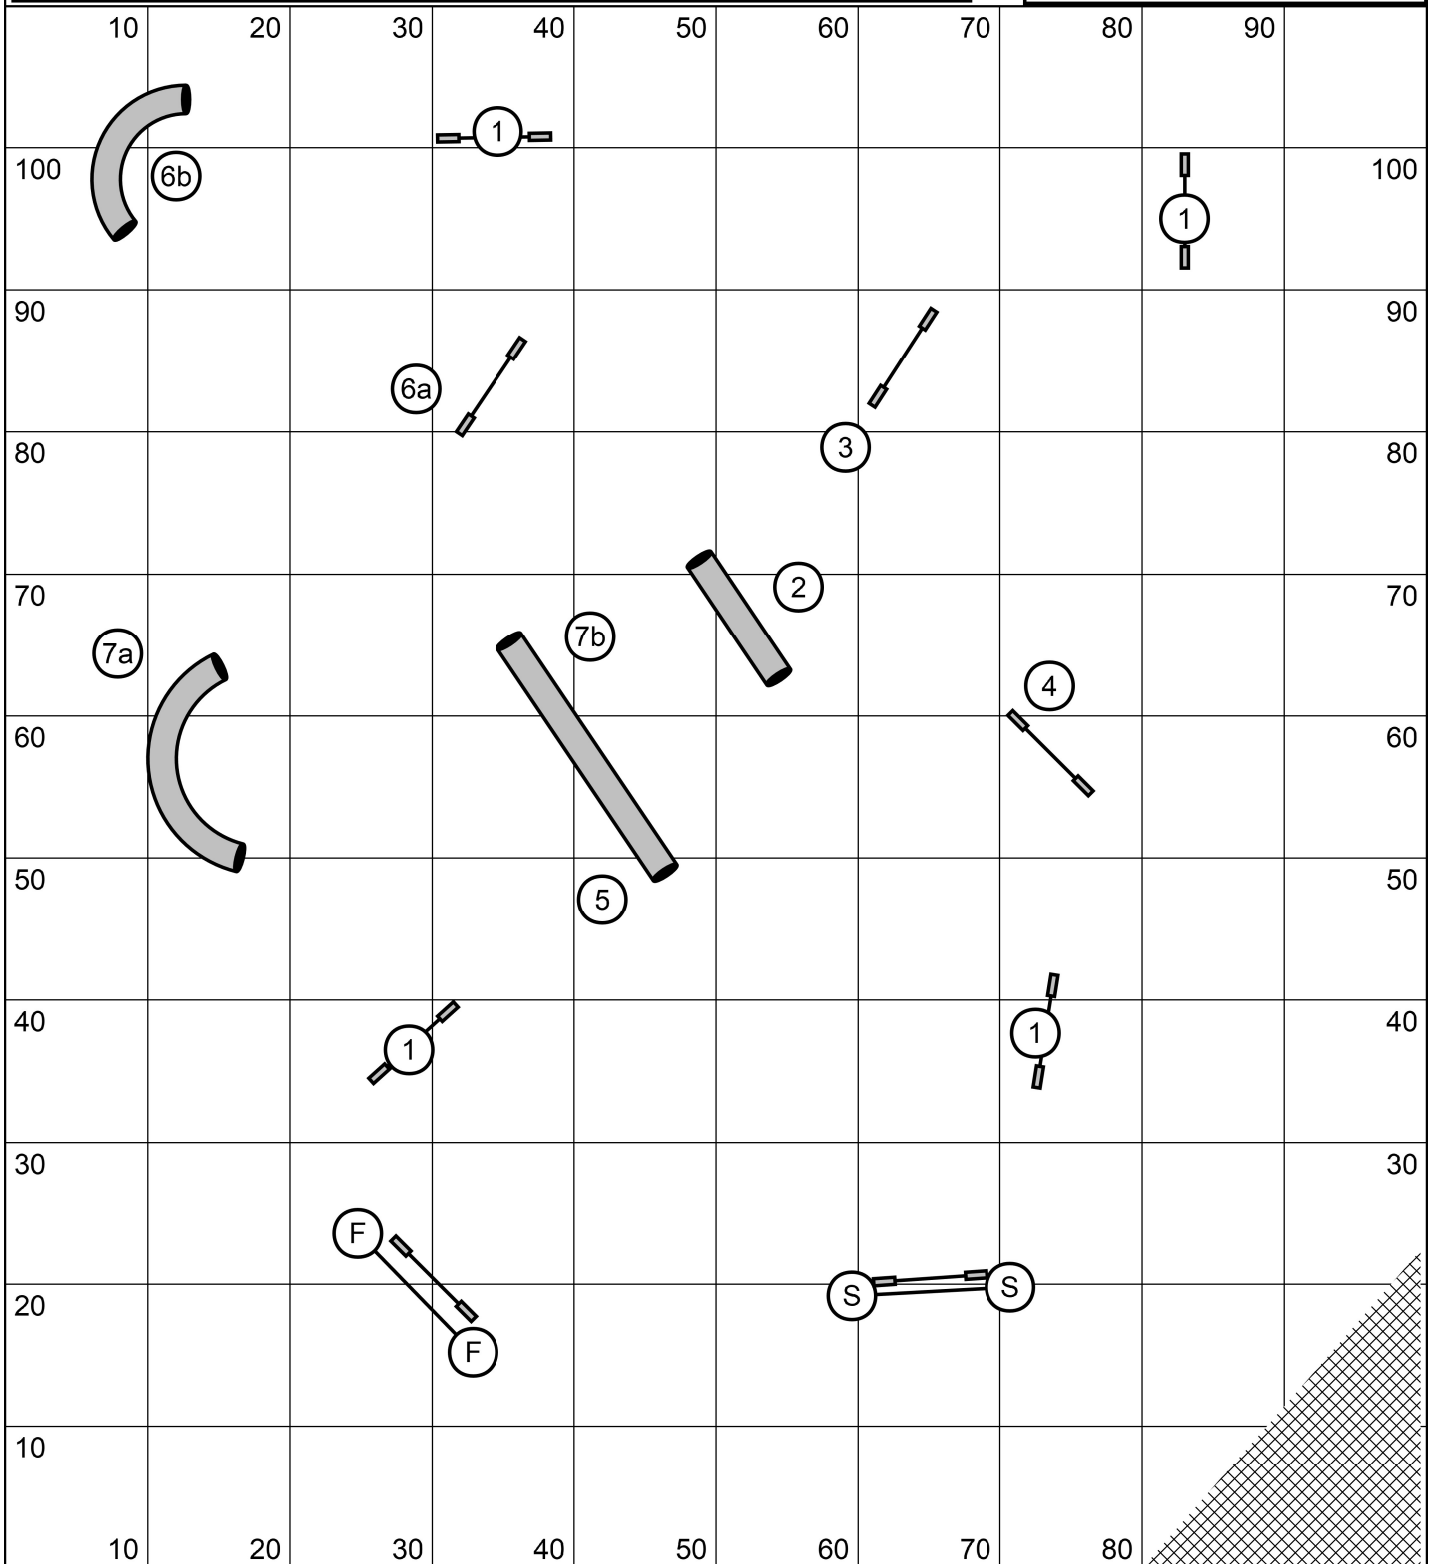

**\*\*Map is only an approximation\*\***  
Indoors on Turf  
Electronic Timing

Keystone Agility Club - Barto PA  
Senior/Champ Speedstakes  
July 18, 2021  
Mary Ellen Barry

# 6 and #7 combo can be any order, any direction in the opening  
 #2 bidirectional in closing  
 #3 bidirectional in closing but direction is indicated based on direction of  
 #2 (i.e., if #2 is taken left to right, then #3 must be taken right to left and  
 vice versa)

8" 12" 16" - 51 seconds  
 20" 22" 24" - 48 seconds  
 Select 4" 8" 12" - 54 seconds  
 Select 16" 20" - 51 seconds

Keystone Agility Club - Barto PA  
 Senior/Champ Snooker  
 July 18, 2021  
 Mary Ellen Barry