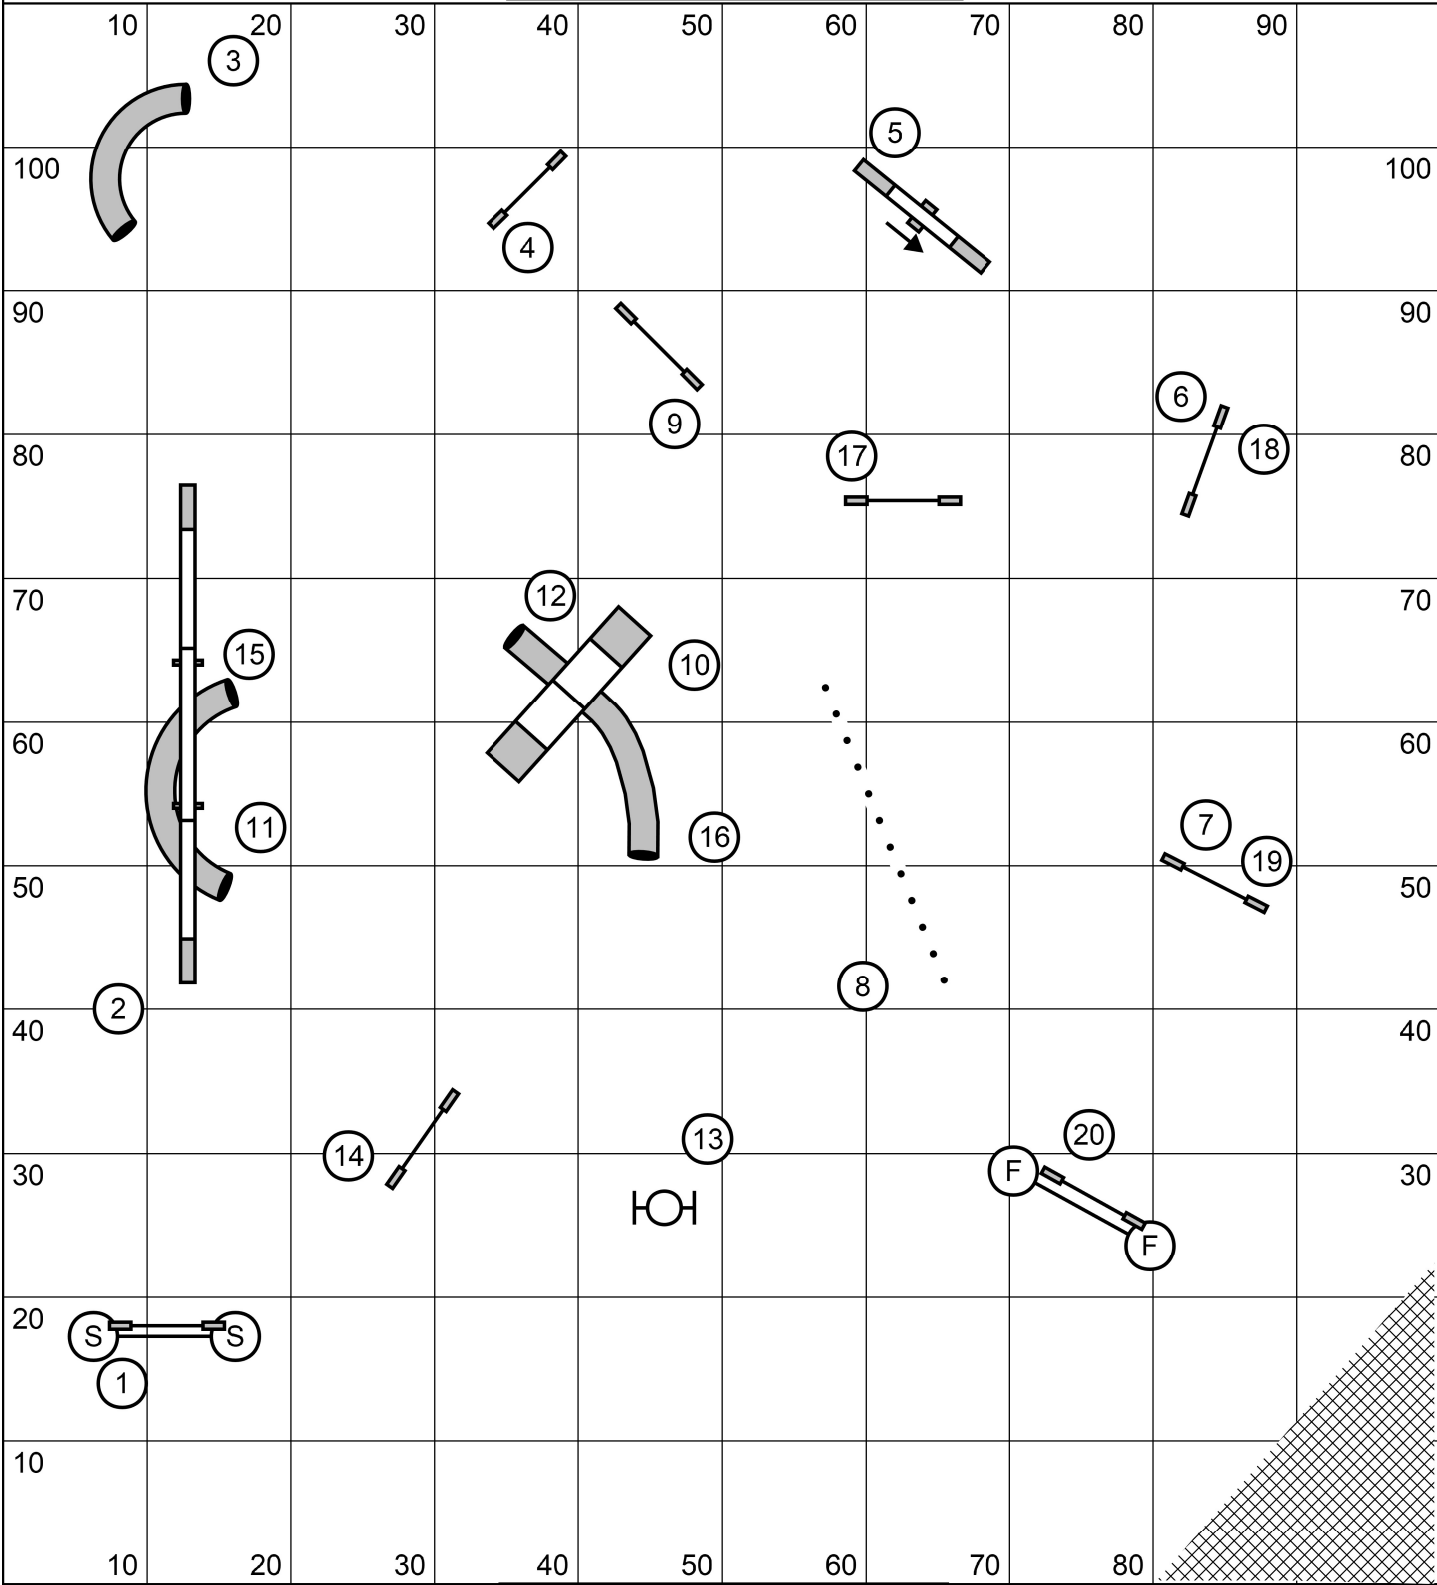

Map is only an approximation
Indoors on Turf
Electronic Timing

Keystone Agility Club - Barto PA
Senior/Champ Agility
July 18, 2021
Mary Ellen Barry