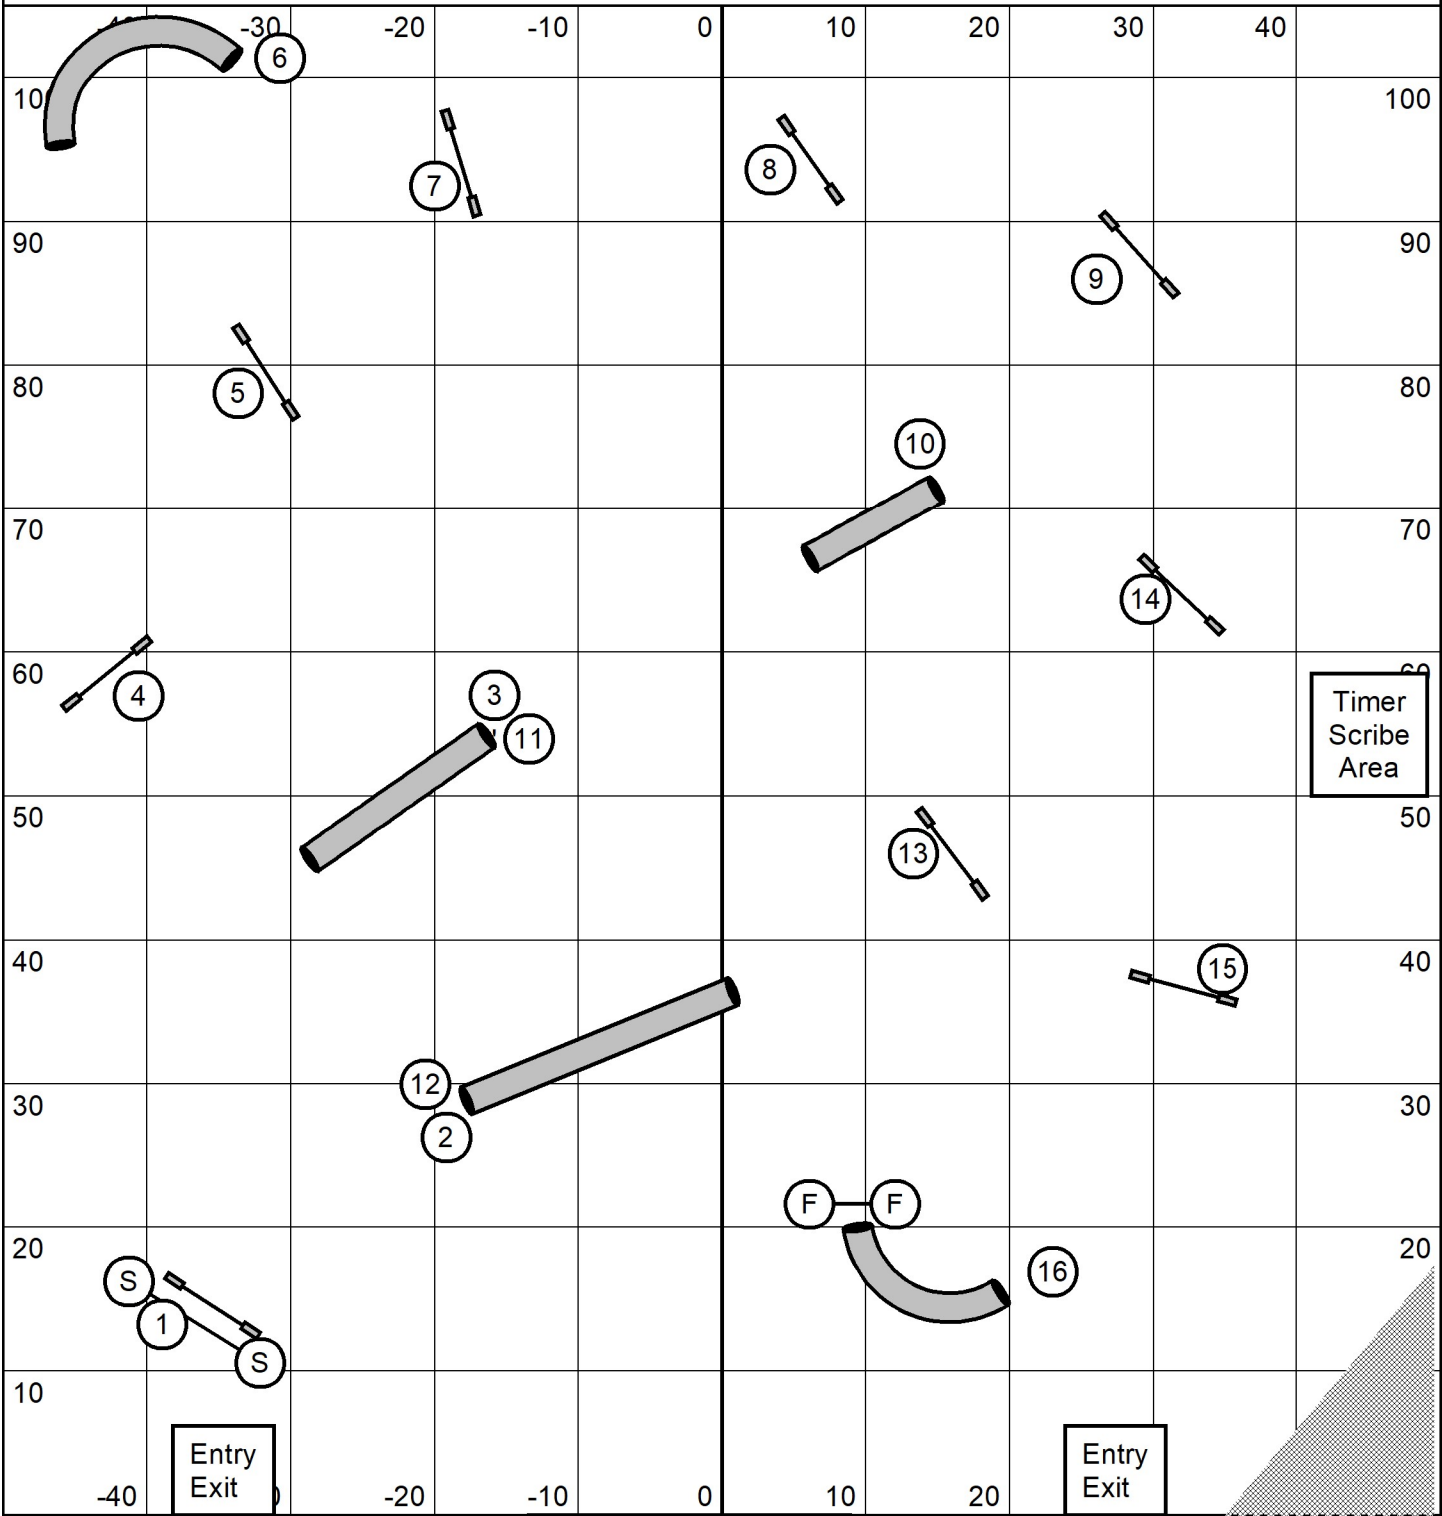

Kinetic Dog 11/20/2021
 Katelyn Laufenberg
 Beg Nov Agility

Course map is only an approximation

Kinetic Dog 11/20/2021
 Katelyn Laufenberg
 Beg Nov Jumping

Course map is only an approximation

Kinetic Dog 11/20/2021
 Katelyn Laufenberg
 Beg Nov Speedstakes

Course map is only an approximation