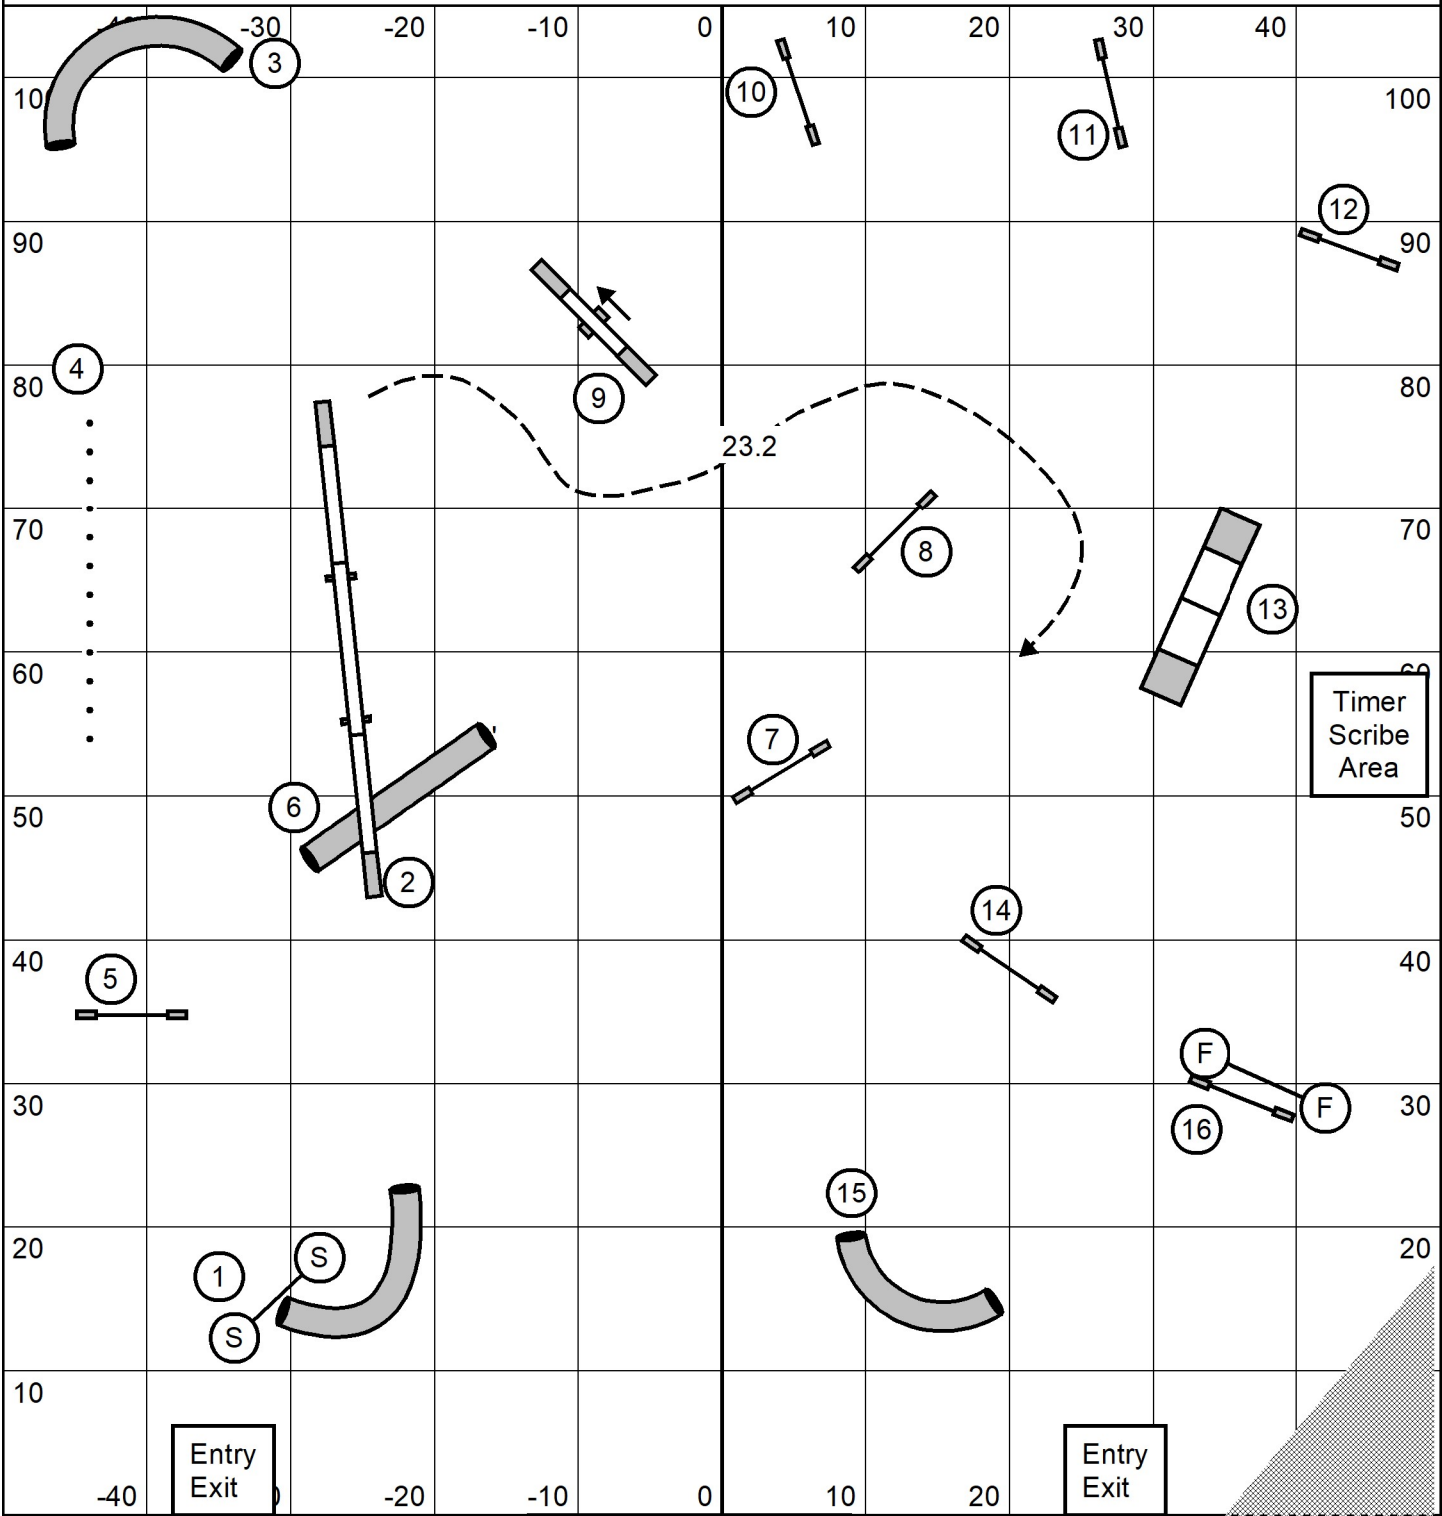

Kinetic Dog 11/20/2021
 Katelyn Laufenberg
 Beg Nov Agility

Course map is only an approximation

Kinetic Dog 11/20/2021
 Katelyn Laufenberg
 Beg Nov Jumping

Course map is only an approximation

Kinetic Dog 11/20/2021
 Katelyn Laufenberg
 Beg Nov Speedstakes

Course map is only an approximation