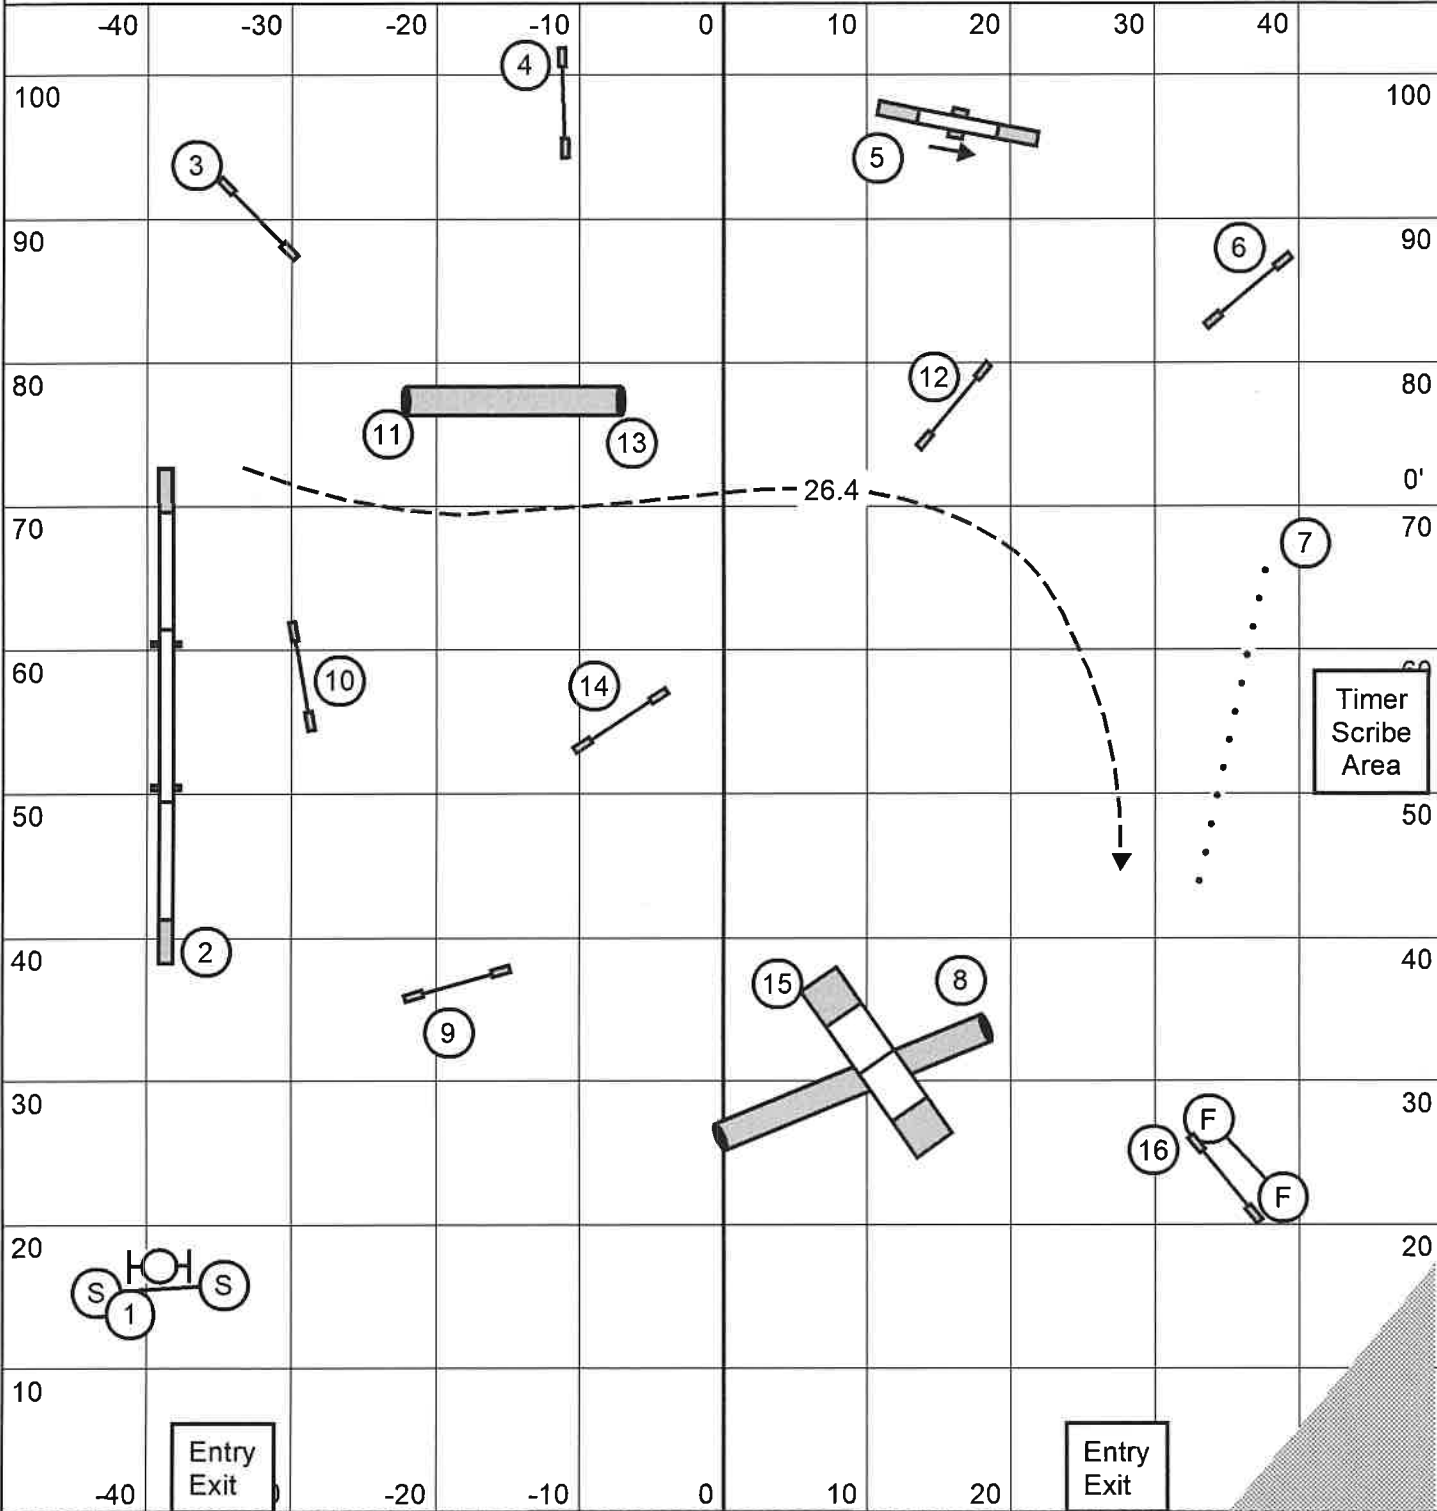

Kinetic Dog 11/21/2021  
 Katelyn Laufenberg  
 Beg Nov Speedstakes

Course map is only an approximation

Kinetic Dog 11/21/2021  
Katelyn Laufenberg  
Beg Nov Snooker

Times  
20-24 48 sec  
8-16 50 sec  
Select add 2 sec

Course map is only an approximation

Kinetic Dog 11/21/2021  
 Katelyn Laufenberg  
 Beg Nov Jumping

Course map is only an approximation

Kinetic Dog 11/21/2021  
 Katelyn Laufenberg  
 Beg Nov Agility

Course map is only an approximation