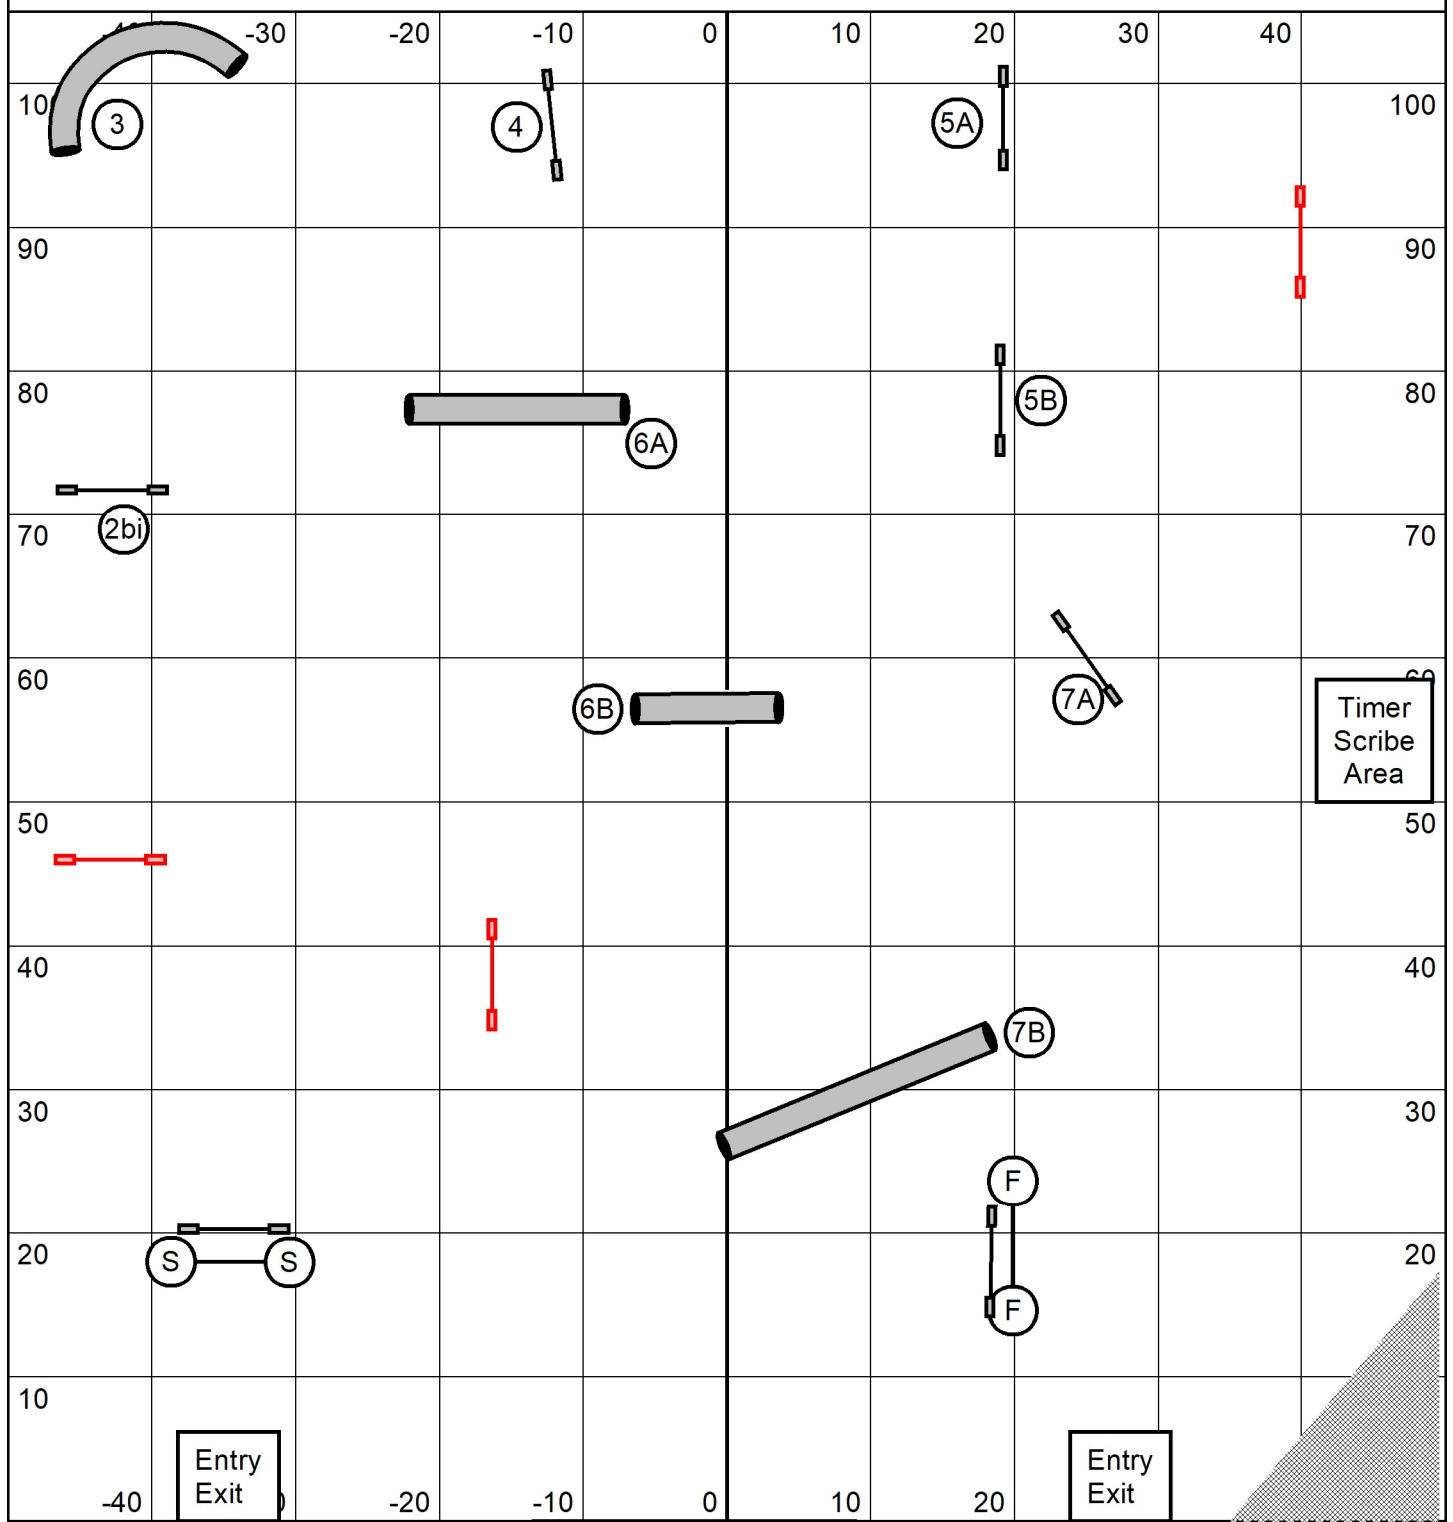

Kinetic Dog 11/21/2021  
 Katelyn Laufenberg  
 Beg Nov Speedstakes

Course map is only an approximation

Kinetic Dog 11/21/2021  
Katelyn Laufenberg  
Beg Nov Snooker

Times  
20-24 48 sec  
8-16 50 sec  
Select add 2 sec

Course map is only an approximation

Kinetic Dog 11/21/2021  
 Katelyn Laufenberg  
 Beg Nov Jumping

Course map is only an approximation

Kinetic Dog 11/21/2021  
 Katelyn Laufenberg  
 Beg Nov Agility

Course map is only an approximation