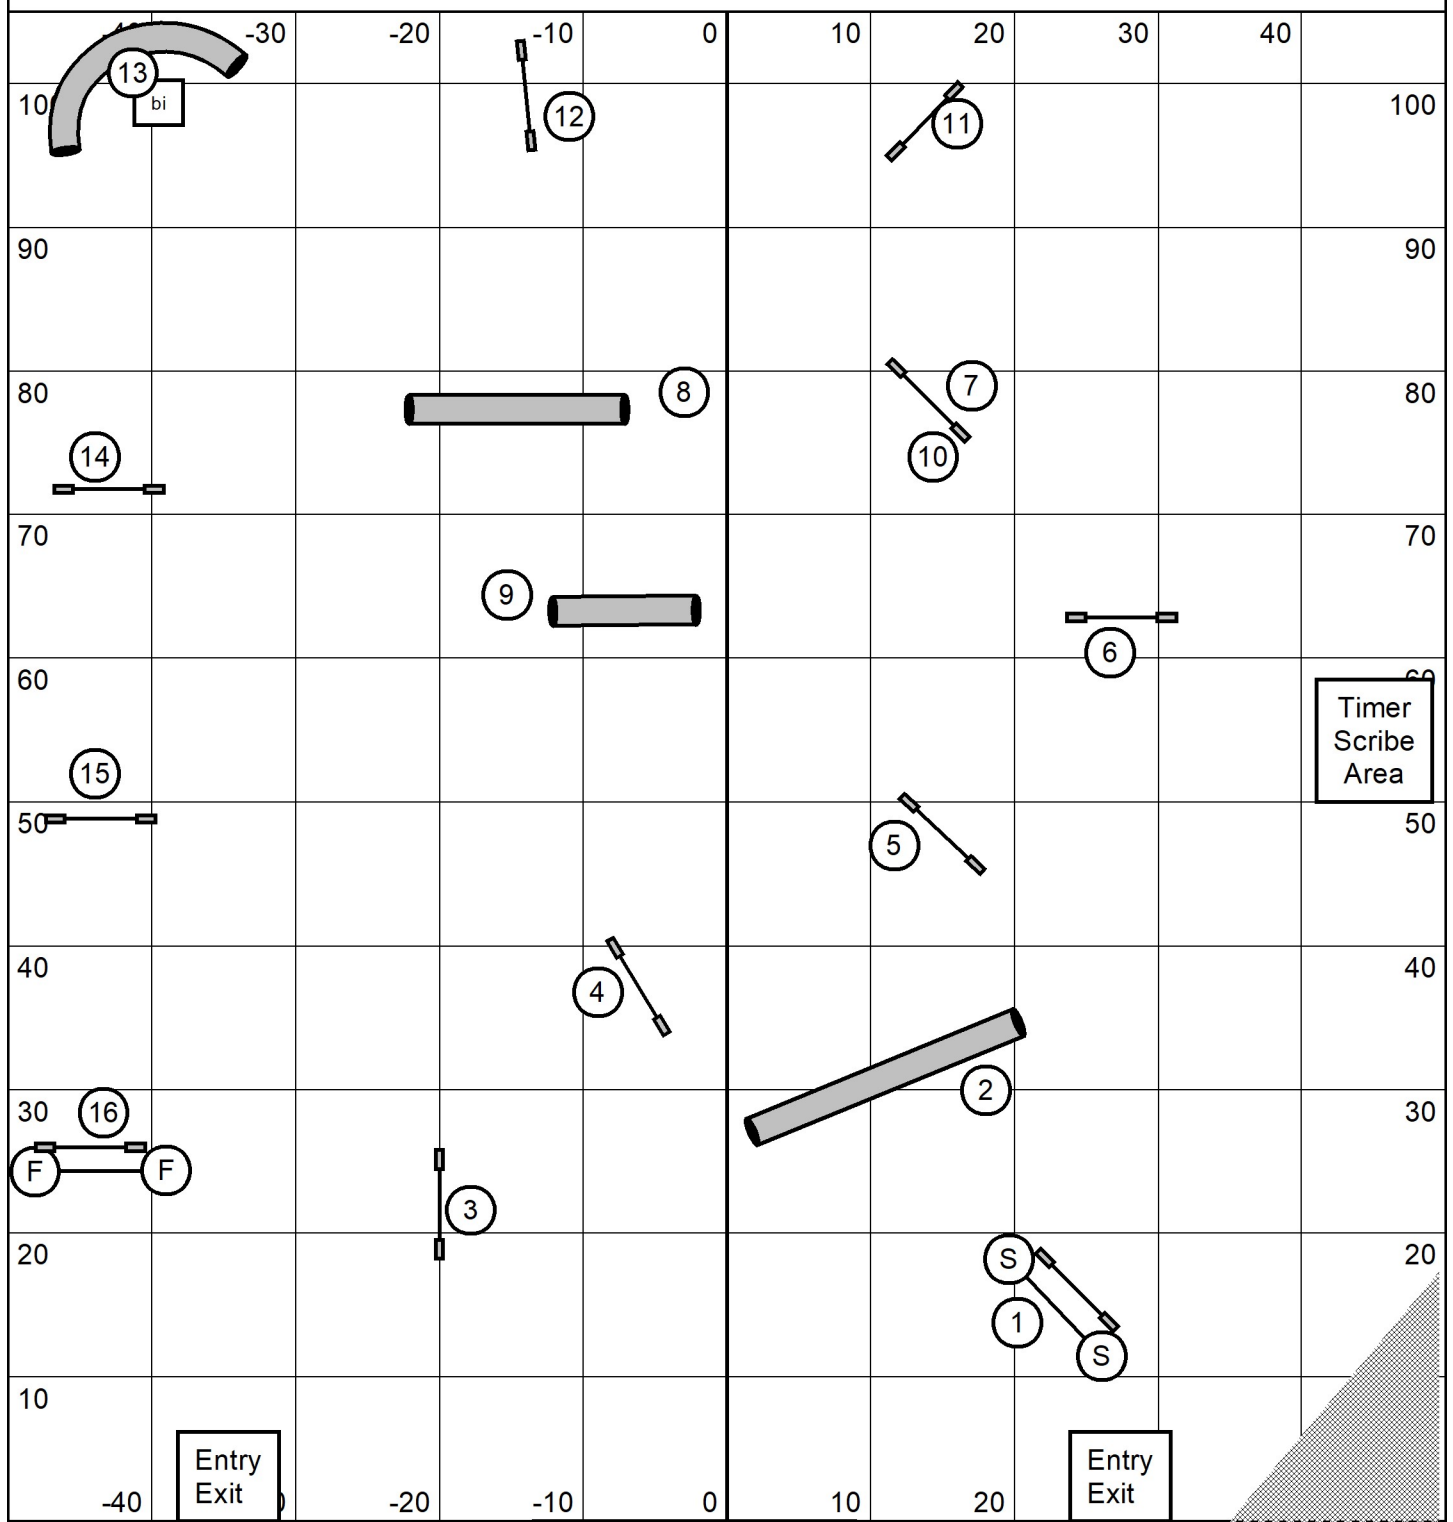

Kinetic Dog 11/21/2021  
 Katelyn Laufenberg  
 Beg Nov Speedstakes

Course map is only an approximation

Kinetic Dog 11/21/2021  
Katelyn Laufenberg  
Beg Nov Snooker

Times  
20-24 48 sec  
8-16 50 sec  
Select add 2 sec

Course map is only an approximation

Kinetic Dog 11/21/2021  
 Katelyn Laufenberg  
 Beg Nov Jumping

Course map is only an approximation

Kinetic Dog 11/21/2021  
 Katelyn Laufenberg  
 Beg Nov Agility

Course map is only an approximation