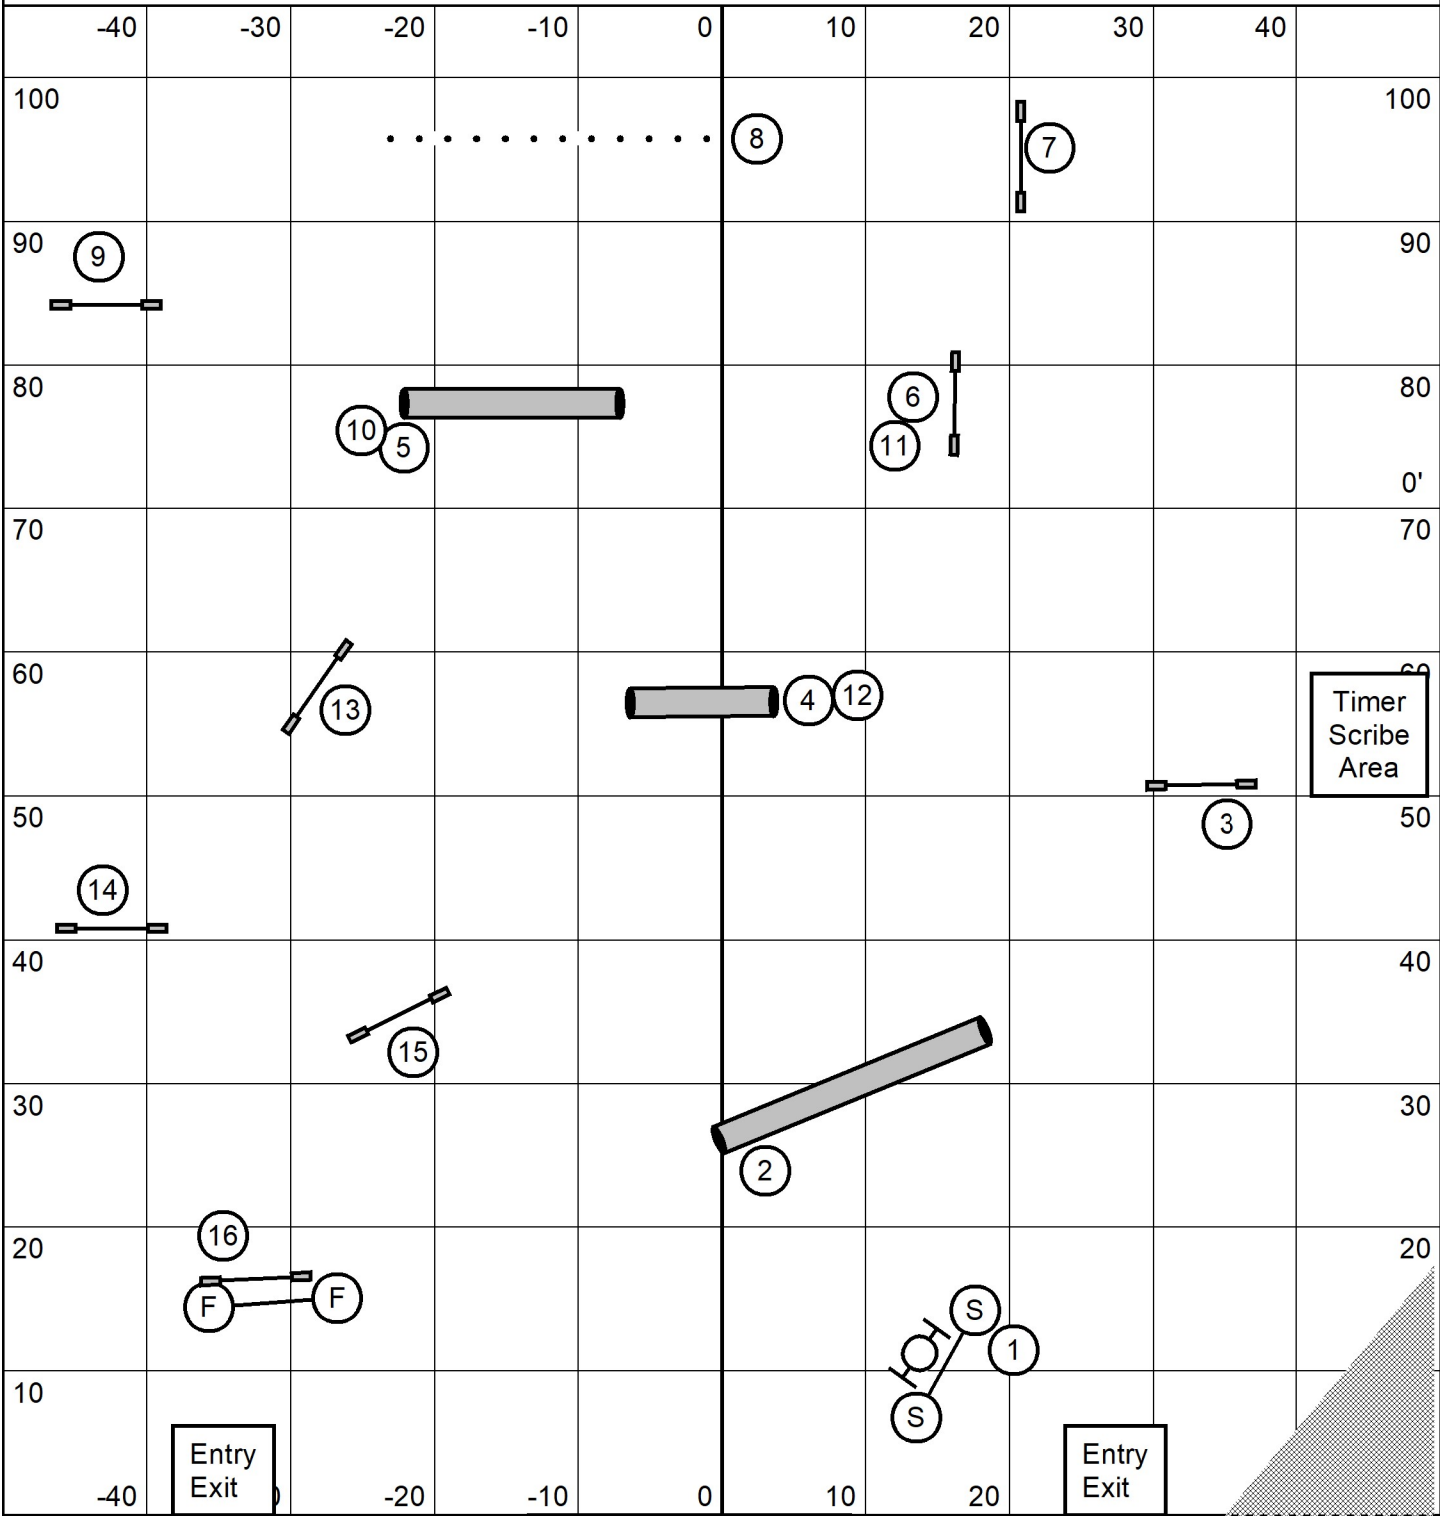

Kinetic Dog 11/21/2021  
 Katelyn Laufenberg  
 Beg Nov Speedstakes

Course map is only an approximation

Kinetic Dog 11/21/2021  
Katelyn Laufenberg  
Beg Nov Snooker

Times  
20-24 48 sec  
8-16 50 sec  
Select add 2 sec

Course map is only an approximation

Kinetic Dog 11/21/2021  
 Katelyn Laufenberg  
 Beg Nov Jumping

Course map is only an approximation

Kinetic Dog 11/21/2021  
 Katelyn Laufenberg  
 Beg Nov Agility

Course map is only an approximation