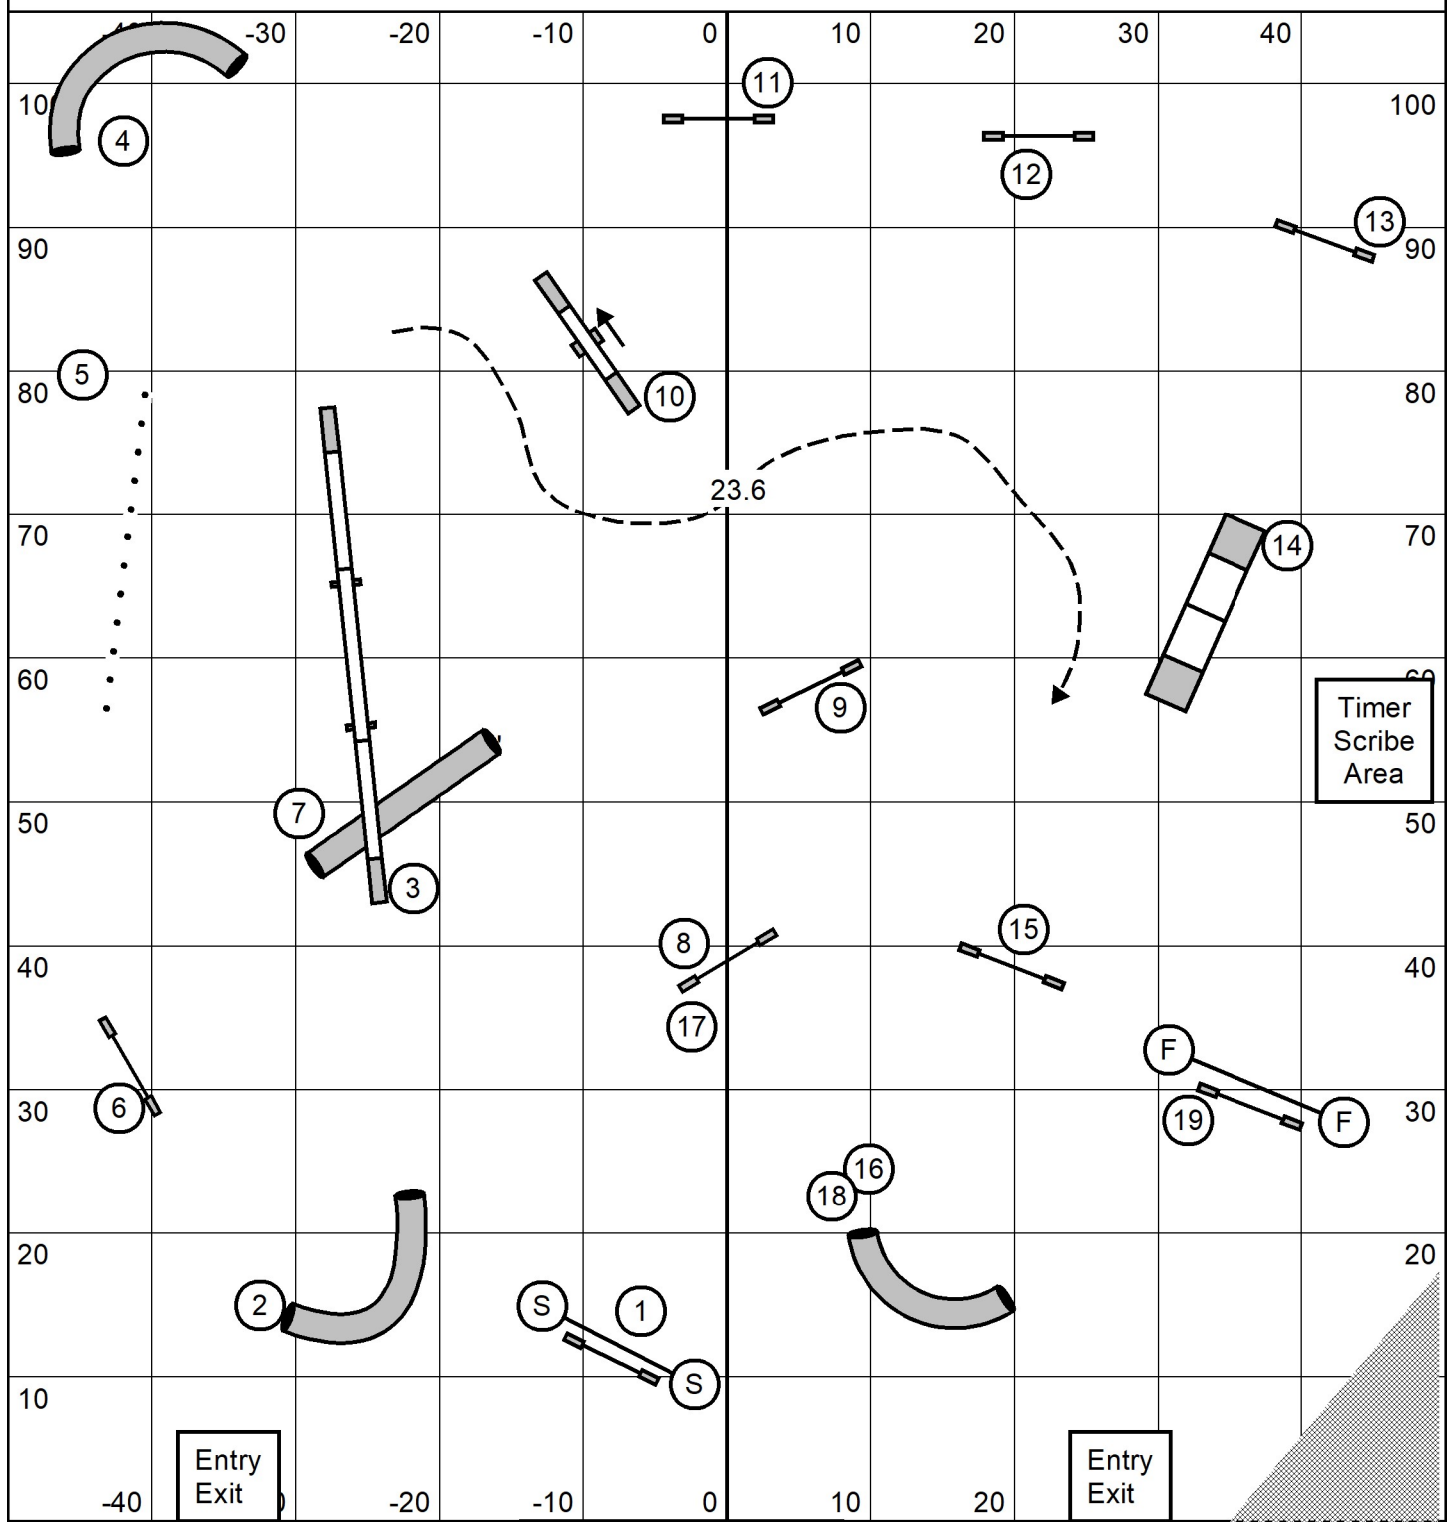

Kinetic Dog 11/20/2021
 Katelyn Laufenberg
 Master Series Agility

Course map is only an approximation

Kinetic Dog 11/20/2021
 Katelyn Laufenberg
 Master Series Jumping

Course map is only an approximation