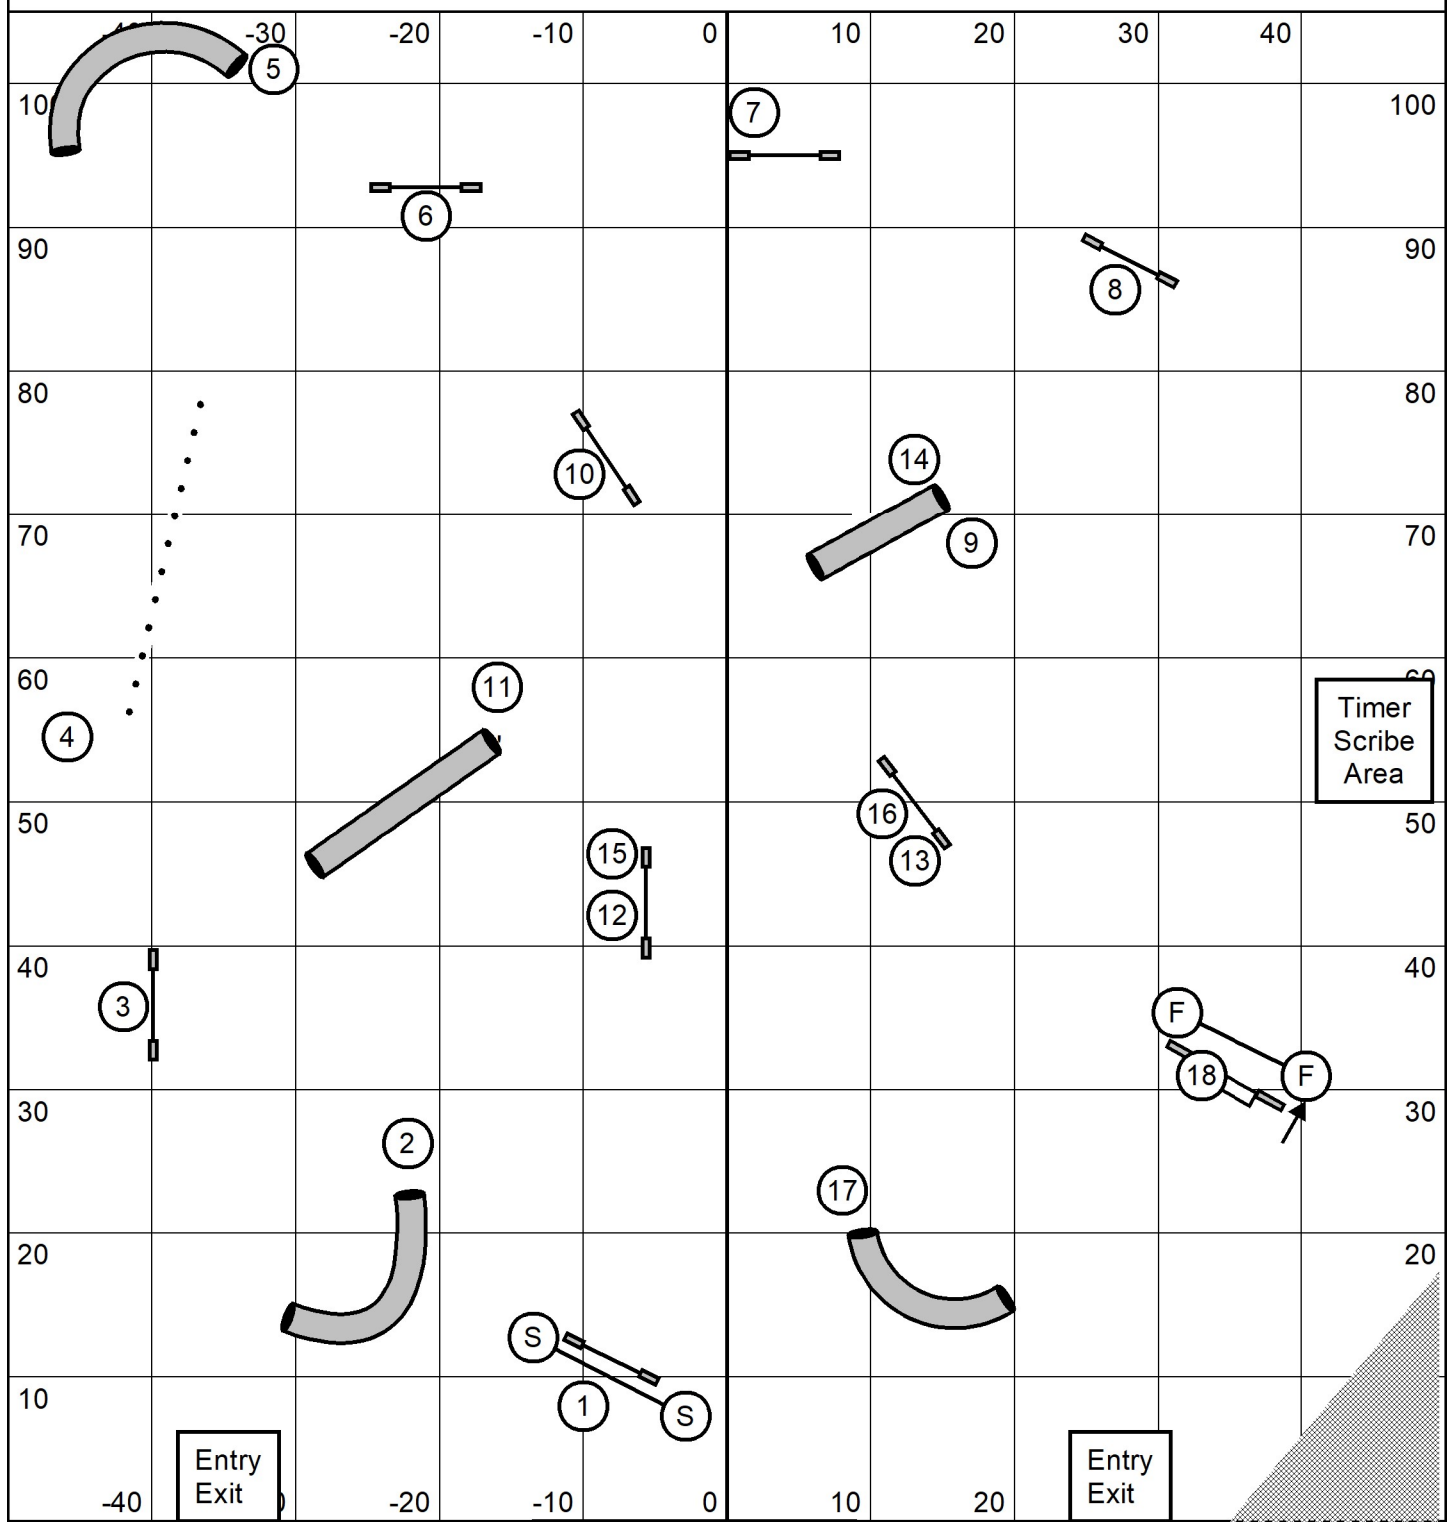

Kinetic Dog 11/20/2021
 Katelyn Laufenberg
 Master Series Agility

Course map is only an approximation

Kinetic Dog 11/20/2021
 Katelyn Laufenberg
 Master Series Jumping

Course map is only an approximation