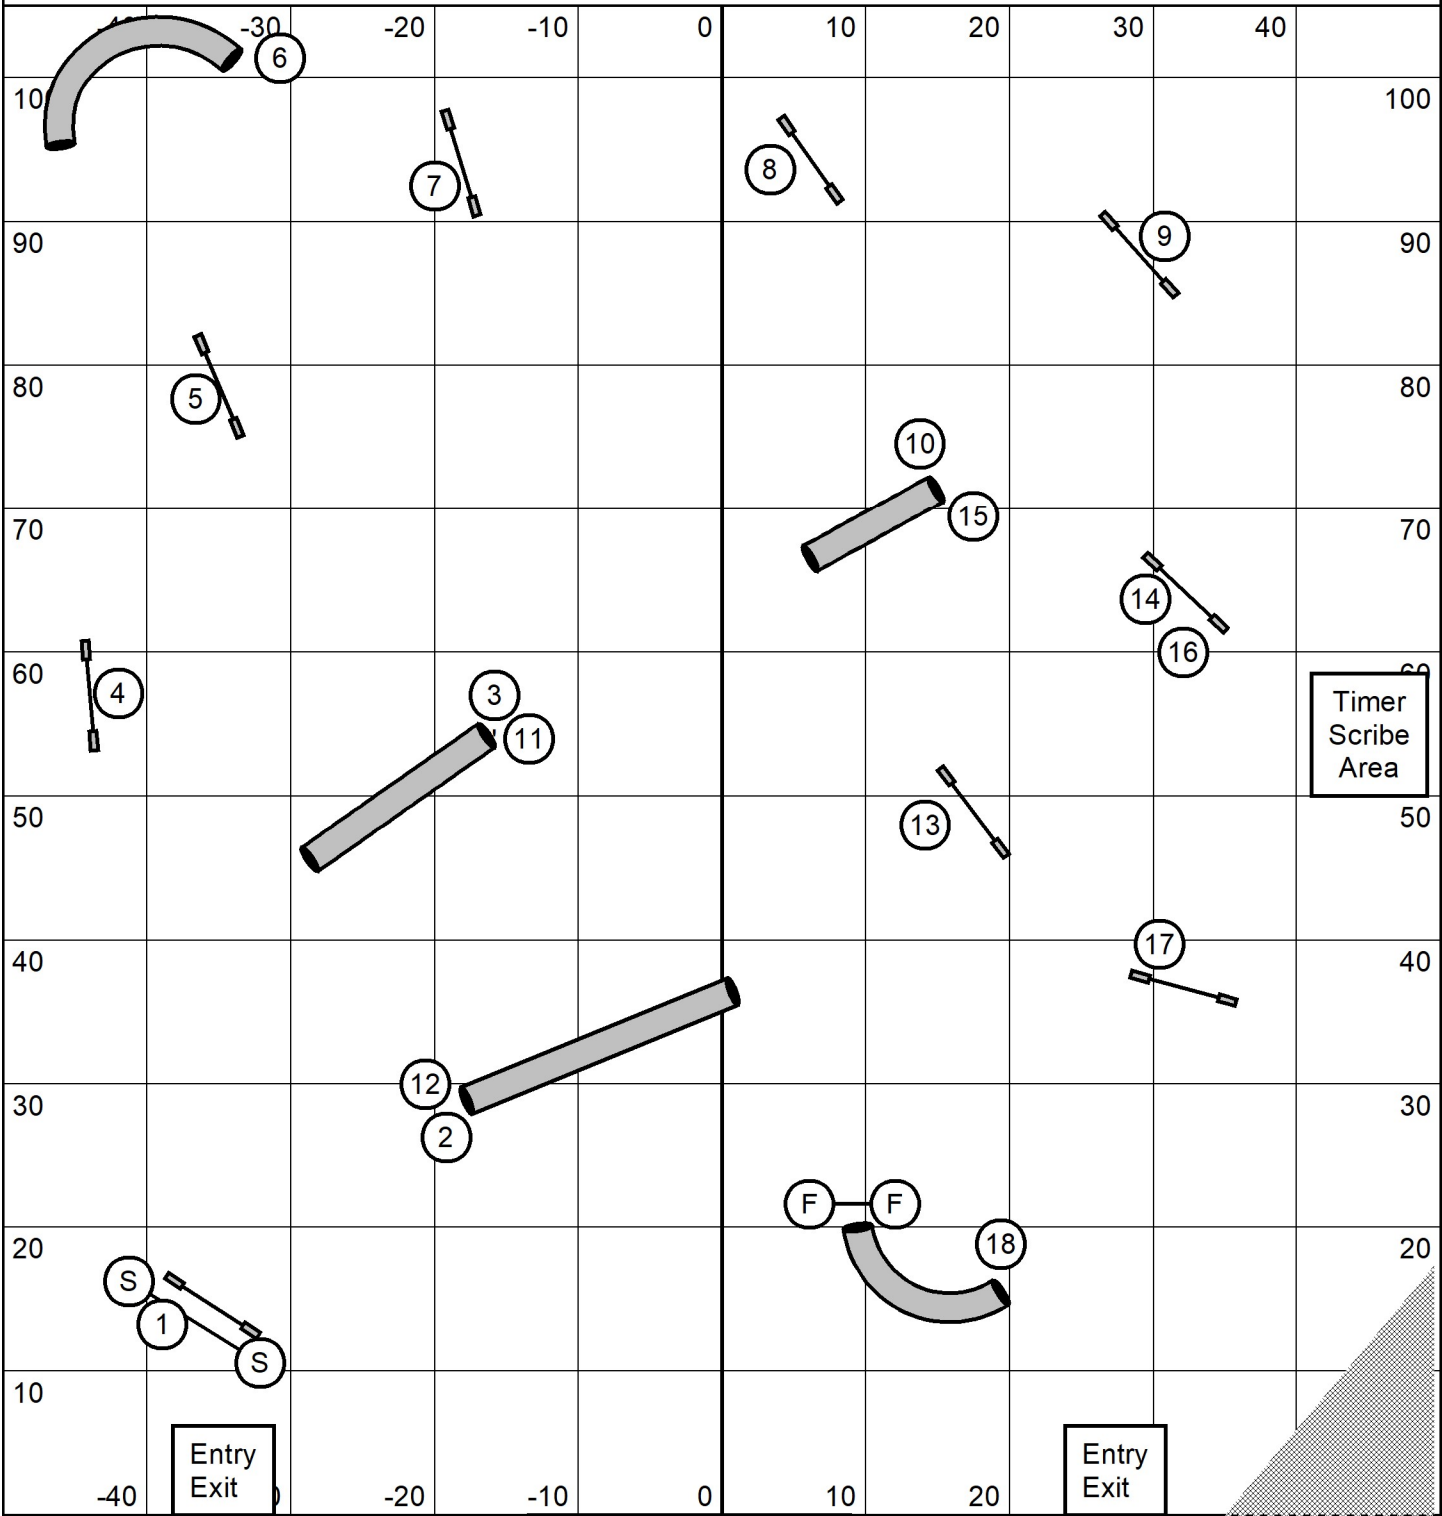

Kinetic Dog 11/20/2021  
 Katelyn Laufenberg  
 Sr Ch Agility

Timer  
 Scribe  
 Area

Course map is only an  
 approximation

Kinetic Dog 11/20/2021  
 Katelyn Laufenberg  
 Sr Ch Jumping

Course map is only an approximation

Kinetic Dog 11/20/2021  
 Katelyn Laufenberg  
 Sr Ch Speedstakes

Course map is only an approximation