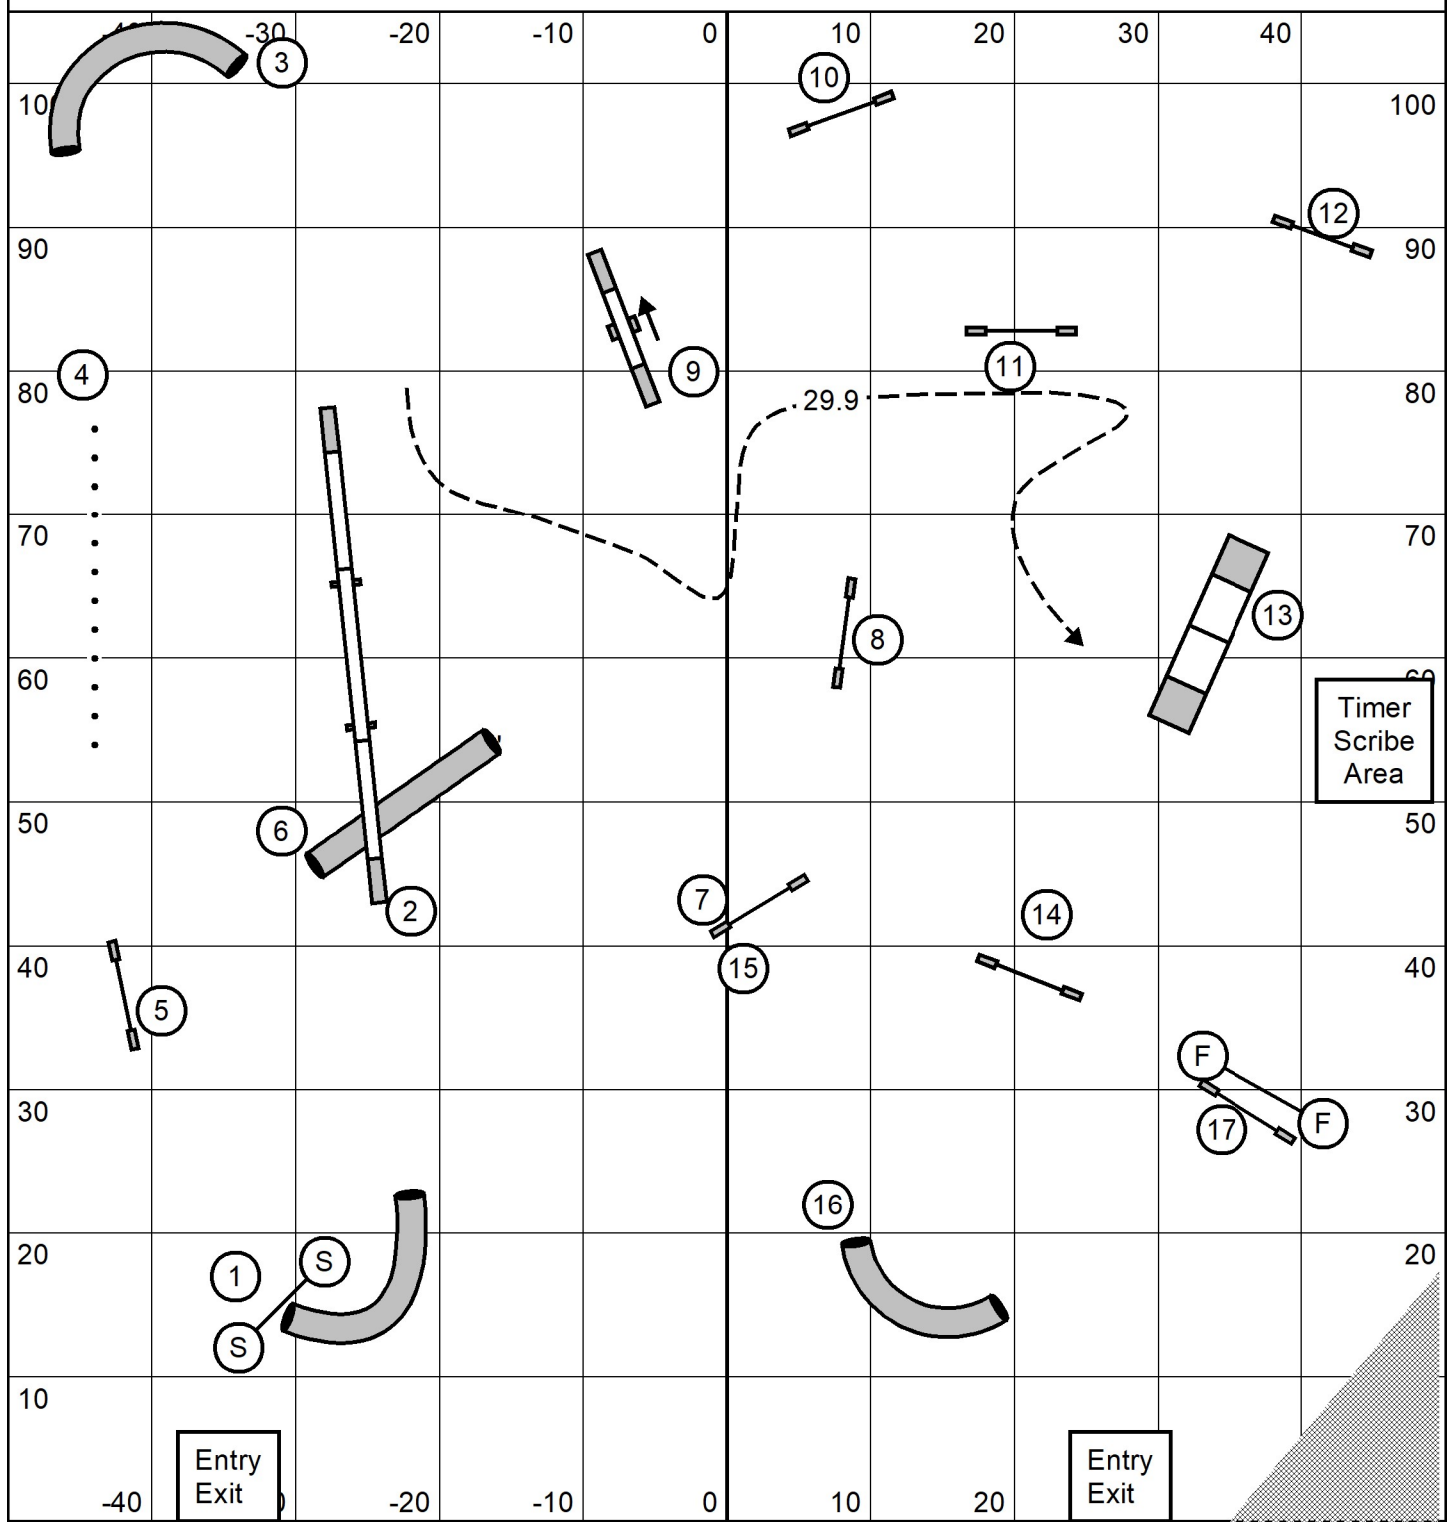

Kinetic Dog 11/20/2021  
 Katelyn Laufenberg  
 Sr Ch Agility

Timer  
 Scribe  
 Area

Course map is only an  
 approximation

Kinetic Dog 11/20/2021  
 Katelyn Laufenberg  
 Sr Ch Jumping

Course map is only an approximation

Kinetic Dog 11/20/2021  
 Katelyn Laufenberg  
 Sr Ch Speedstakes

Course map is only an approximation