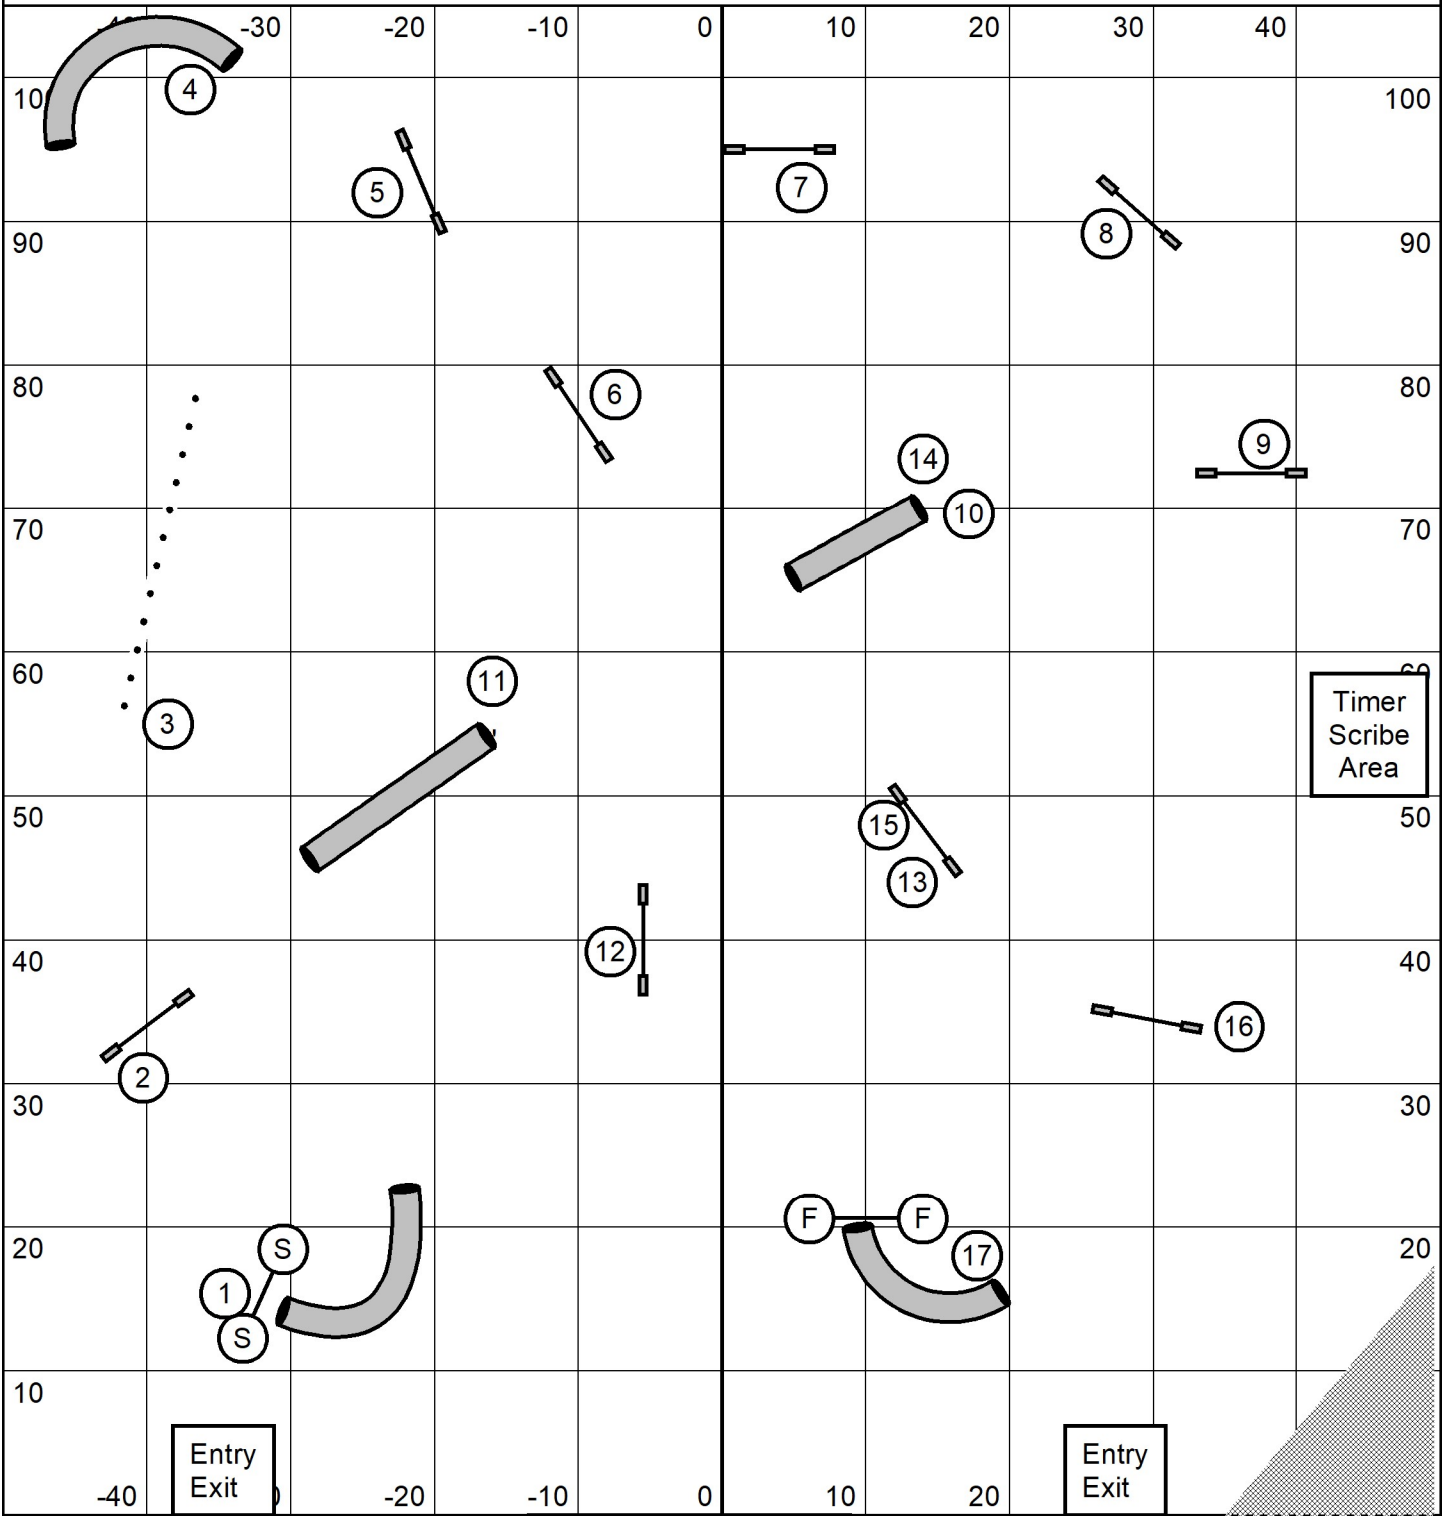

Kinetic Dog 11/20/2021  
 Katelyn Laufenberg  
 Sr Ch Agility

Timer  
 Scribe  
 Area

Course map is only an  
 approximation

Kinetic Dog 11/20/2021  
 Katelyn Laufenberg  
 Sr Ch Jumping

Course map is only an approximation

Kinetic Dog 11/20/2021  
 Katelyn Laufenberg  
 Sr Ch Speedstakes

Course map is only an approximation