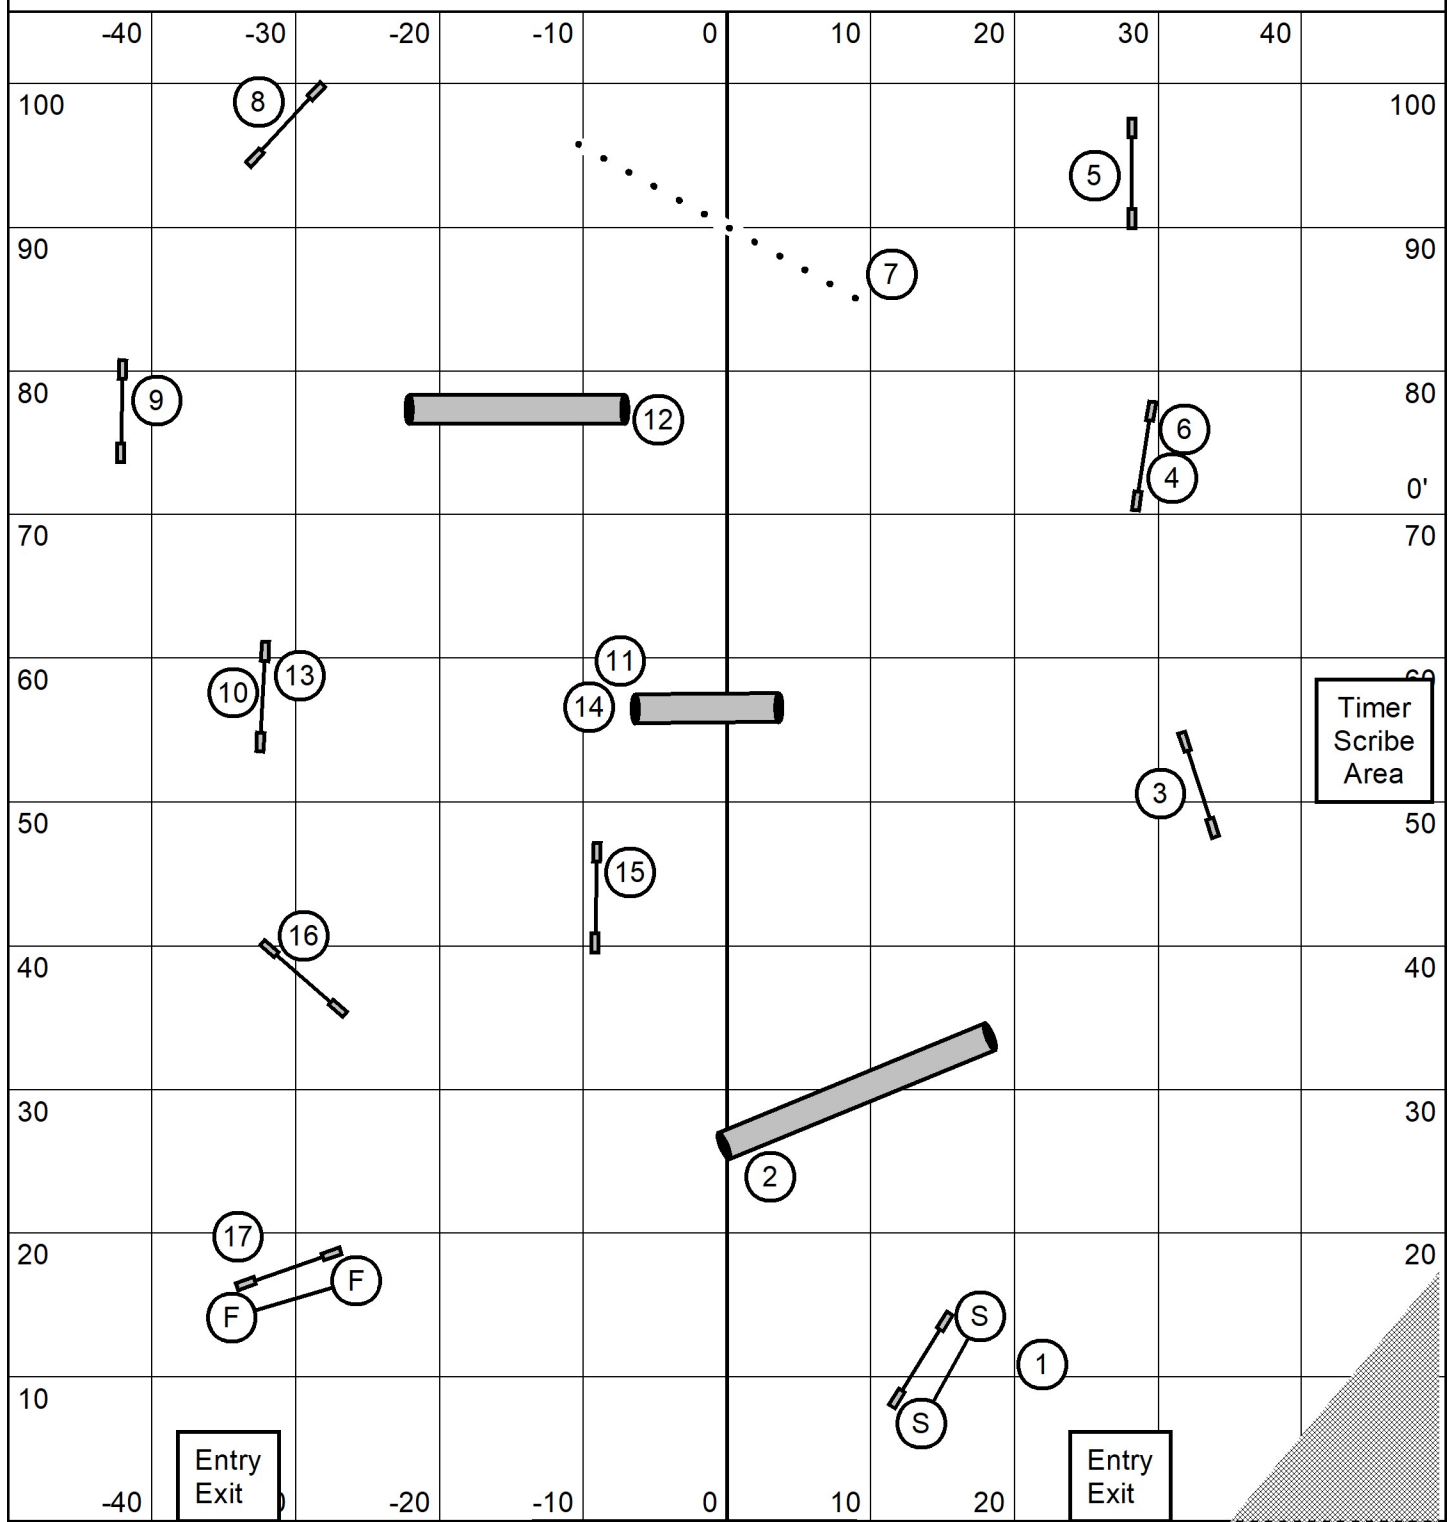

Kinetic Dog 11/21/2021
 Katelyn Laufenberg
 Sr Ch Speedstakes

Course map is only an approximation

Kinetic Dog 11/21/2021
Katelyn Laufenberg
Sr Ch Snooker

Times
20-24 48 sec
8-16 50 sec
Select add 2 sec

Course map is only an approximation

Kinetic Dog 11/21/2021
 Katelyn Laufenberg
 Sr Ch Jumping

Course map is only an approximation

Kinetic Dog 11/21/2021
 Katelyn Laufenberg
 Sr Ch Agility

Course map is only an approximation