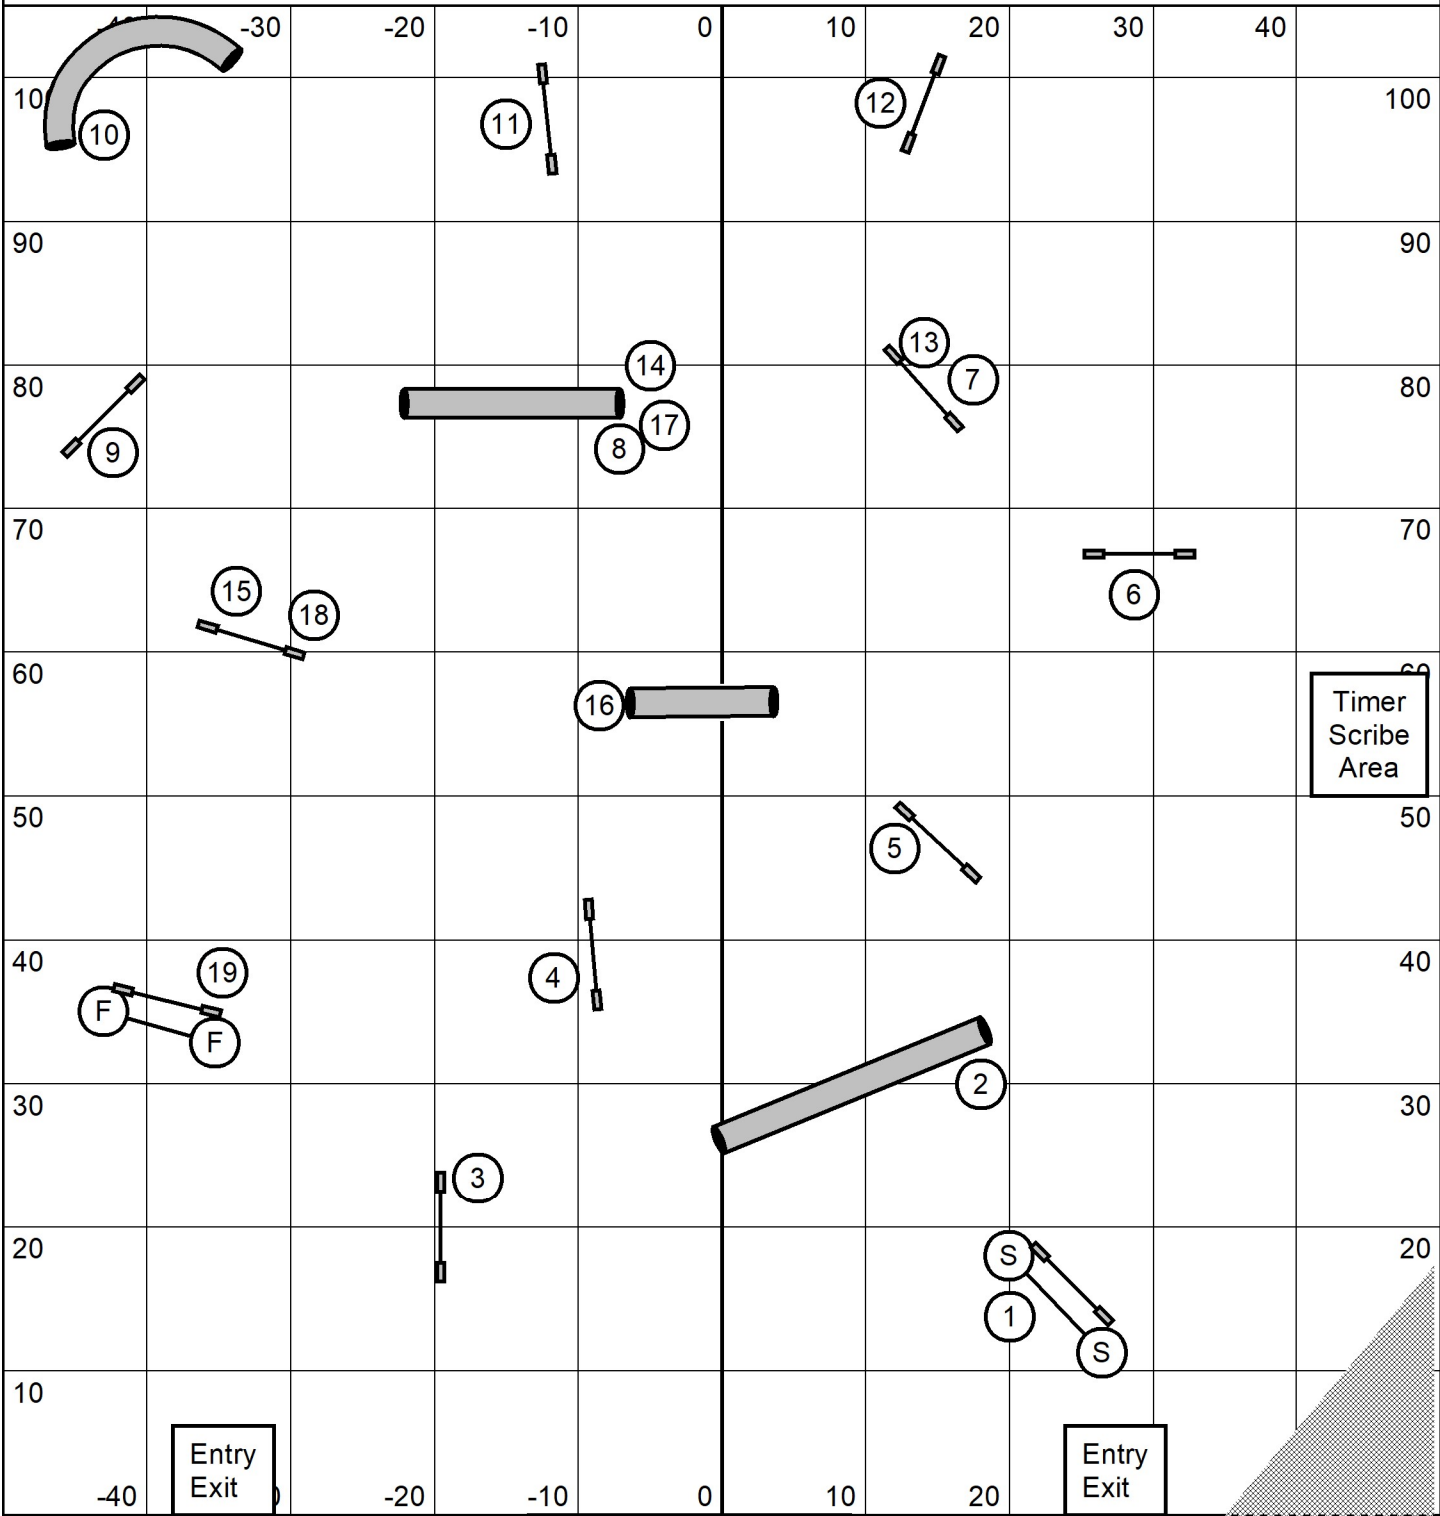

Kinetic Dog 11/21/2021
 Katelyn Laufenberg
 Sr Ch Speedstakes

Course map is only an approximation

Kinetic Dog 11/21/2021
Katelyn Laufenberg
Sr Ch Snooker

Times
20-24 48 sec
8-16 50 sec
Select add 2 sec

Course map is only an approximation

Kinetic Dog 11/21/2021
 Katelyn Laufenberg
 Sr Ch Jumping

Course map is only an approximation

Kinetic Dog 11/21/2021
 Katelyn Laufenberg
 Sr Ch Agility

Course map is only an approximation