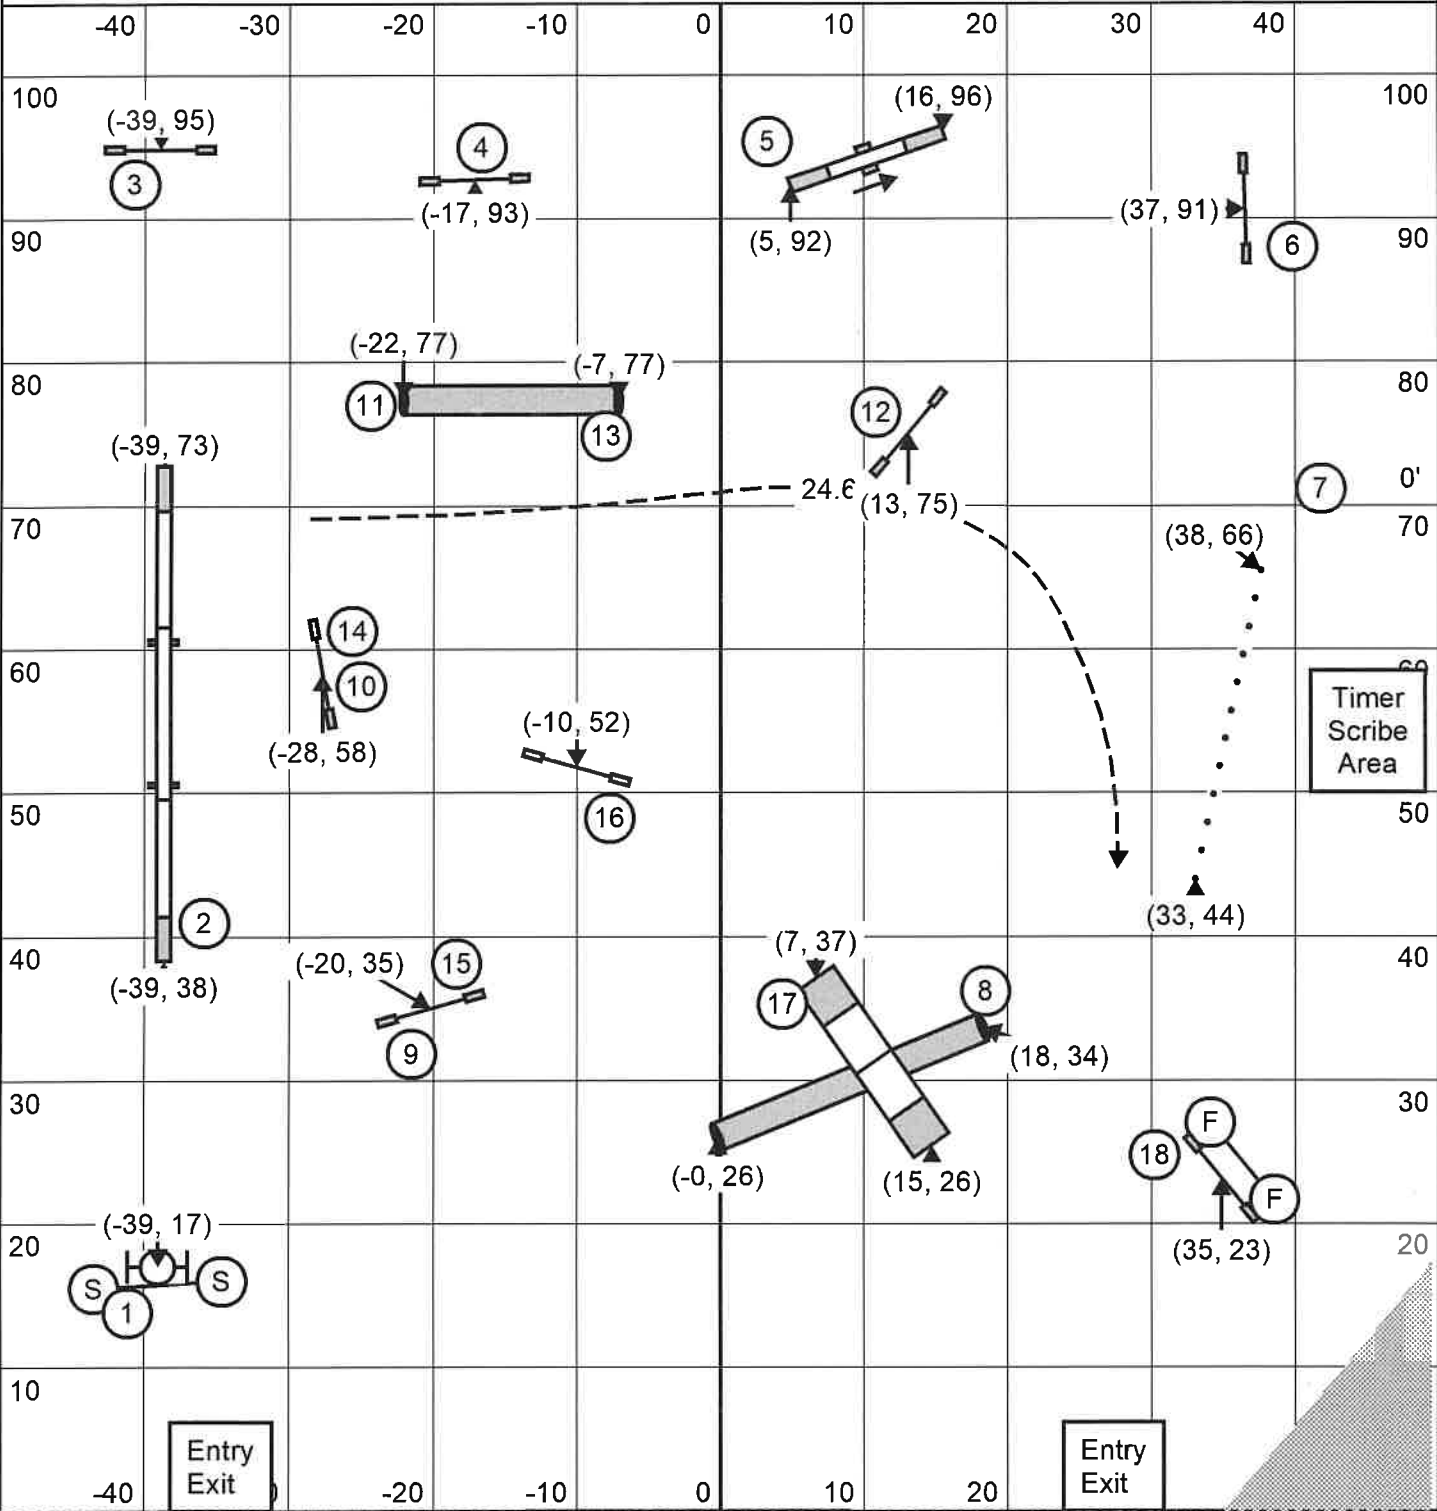

Kinetic Dog 11/21/2021
 Katelyn Laufenberg
 Sr Ch Speedstakes

Course map is only an approximation

Kinetic Dog 11/21/2021
Katelyn Laufenberg
Sr Ch Snooker

Times
20-24 48 sec
8-16 50 sec
Select add 2 sec

Course map is only an approximation

Kinetic Dog 11/21/2021
 Katelyn Laufenberg
 Sr Ch Jumping

Course map is only an approximation

Kinetic Dog 11/21/2021
 Katelyn Laufenberg
 Sr Ch Agility

Course map is only an approximation