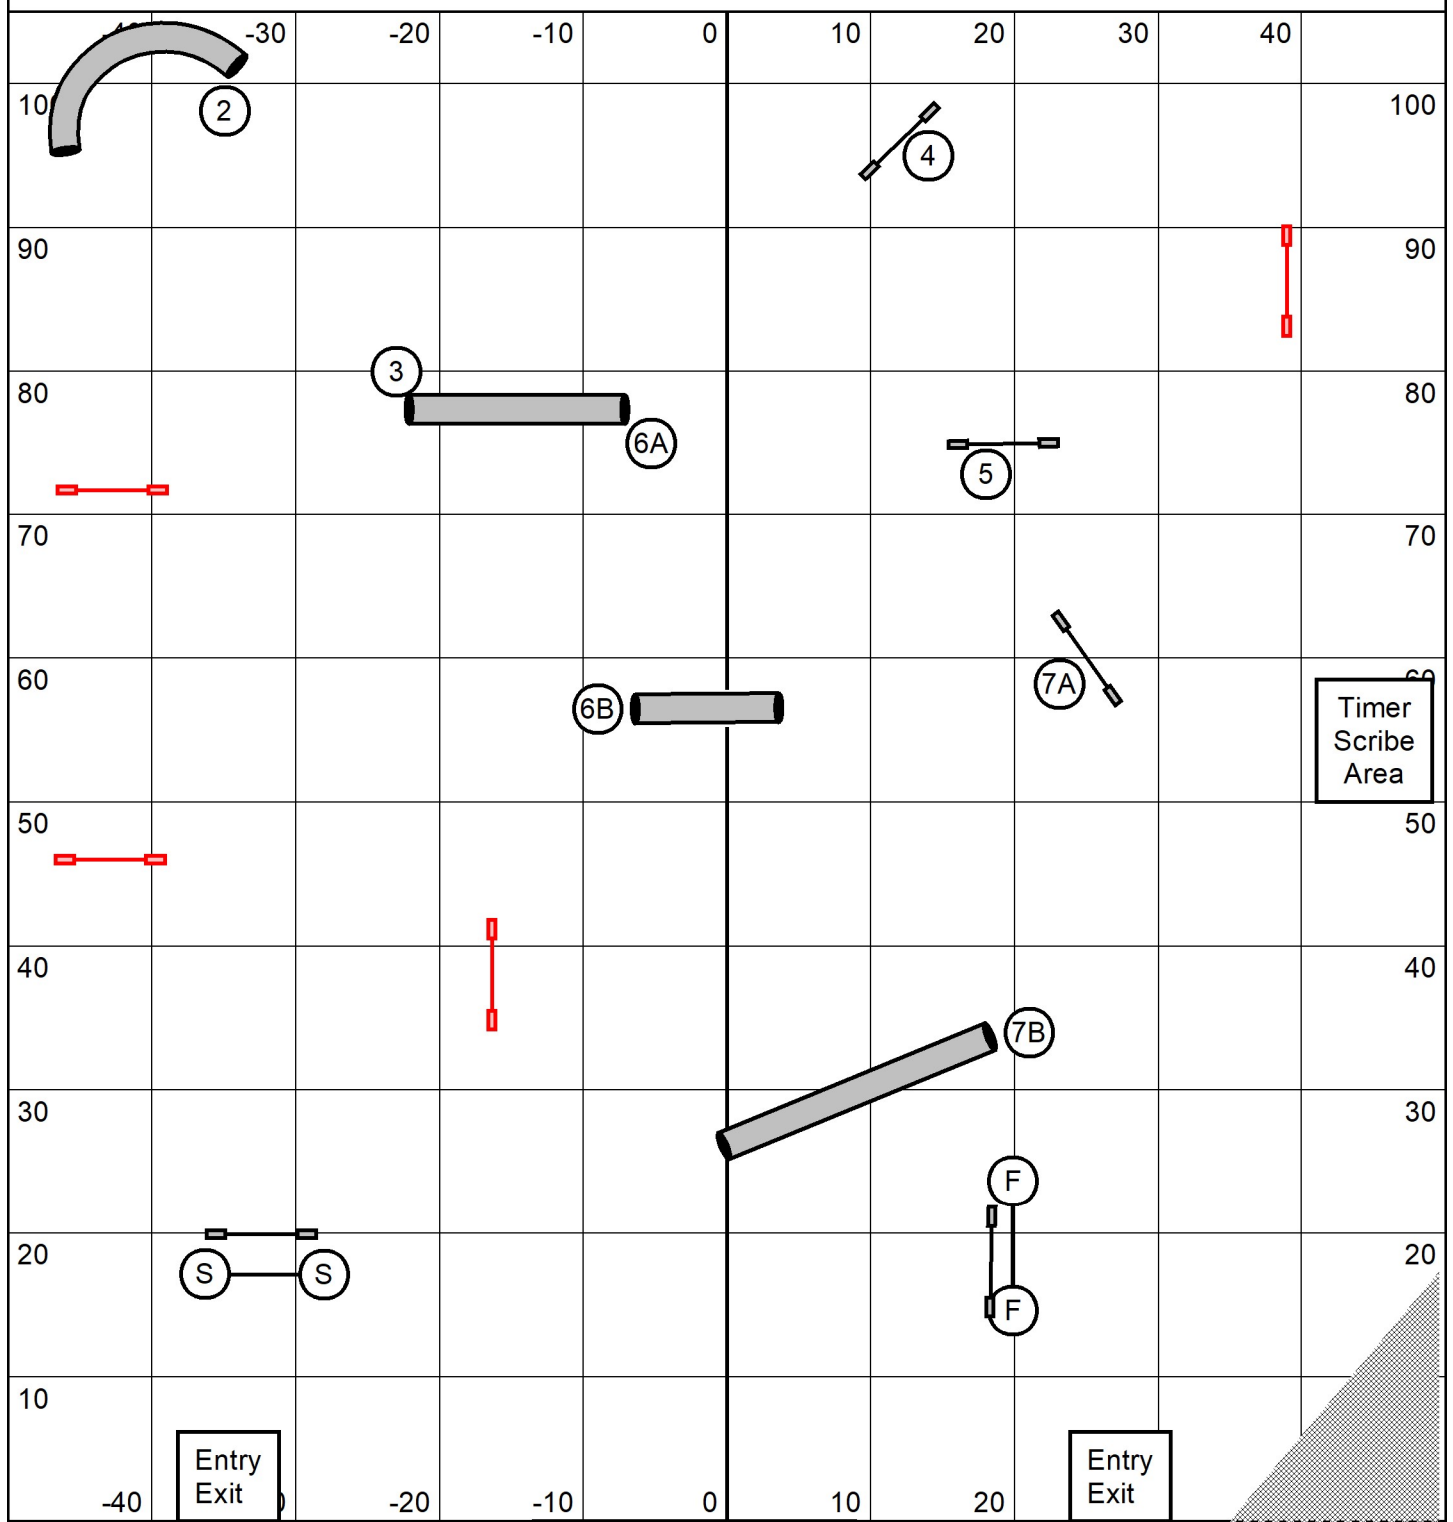

Kinetic Dog 11/21/2021
 Katelyn Laufenberg
 Sr Ch Speedstakes

Course map is only an approximation

Kinetic Dog 11/21/2021
Katelyn Laufenberg
Sr Ch Snooker

Times
20-24 48 sec
8-16 50 sec
Select add 2 sec

Course map is only an approximation

Kinetic Dog 11/21/2021
 Katelyn Laufenberg
 Sr Ch Jumping

Course map is only an approximation

Kinetic Dog 11/21/2021
 Katelyn Laufenberg
 Sr Ch Agility

Course map is only an approximation