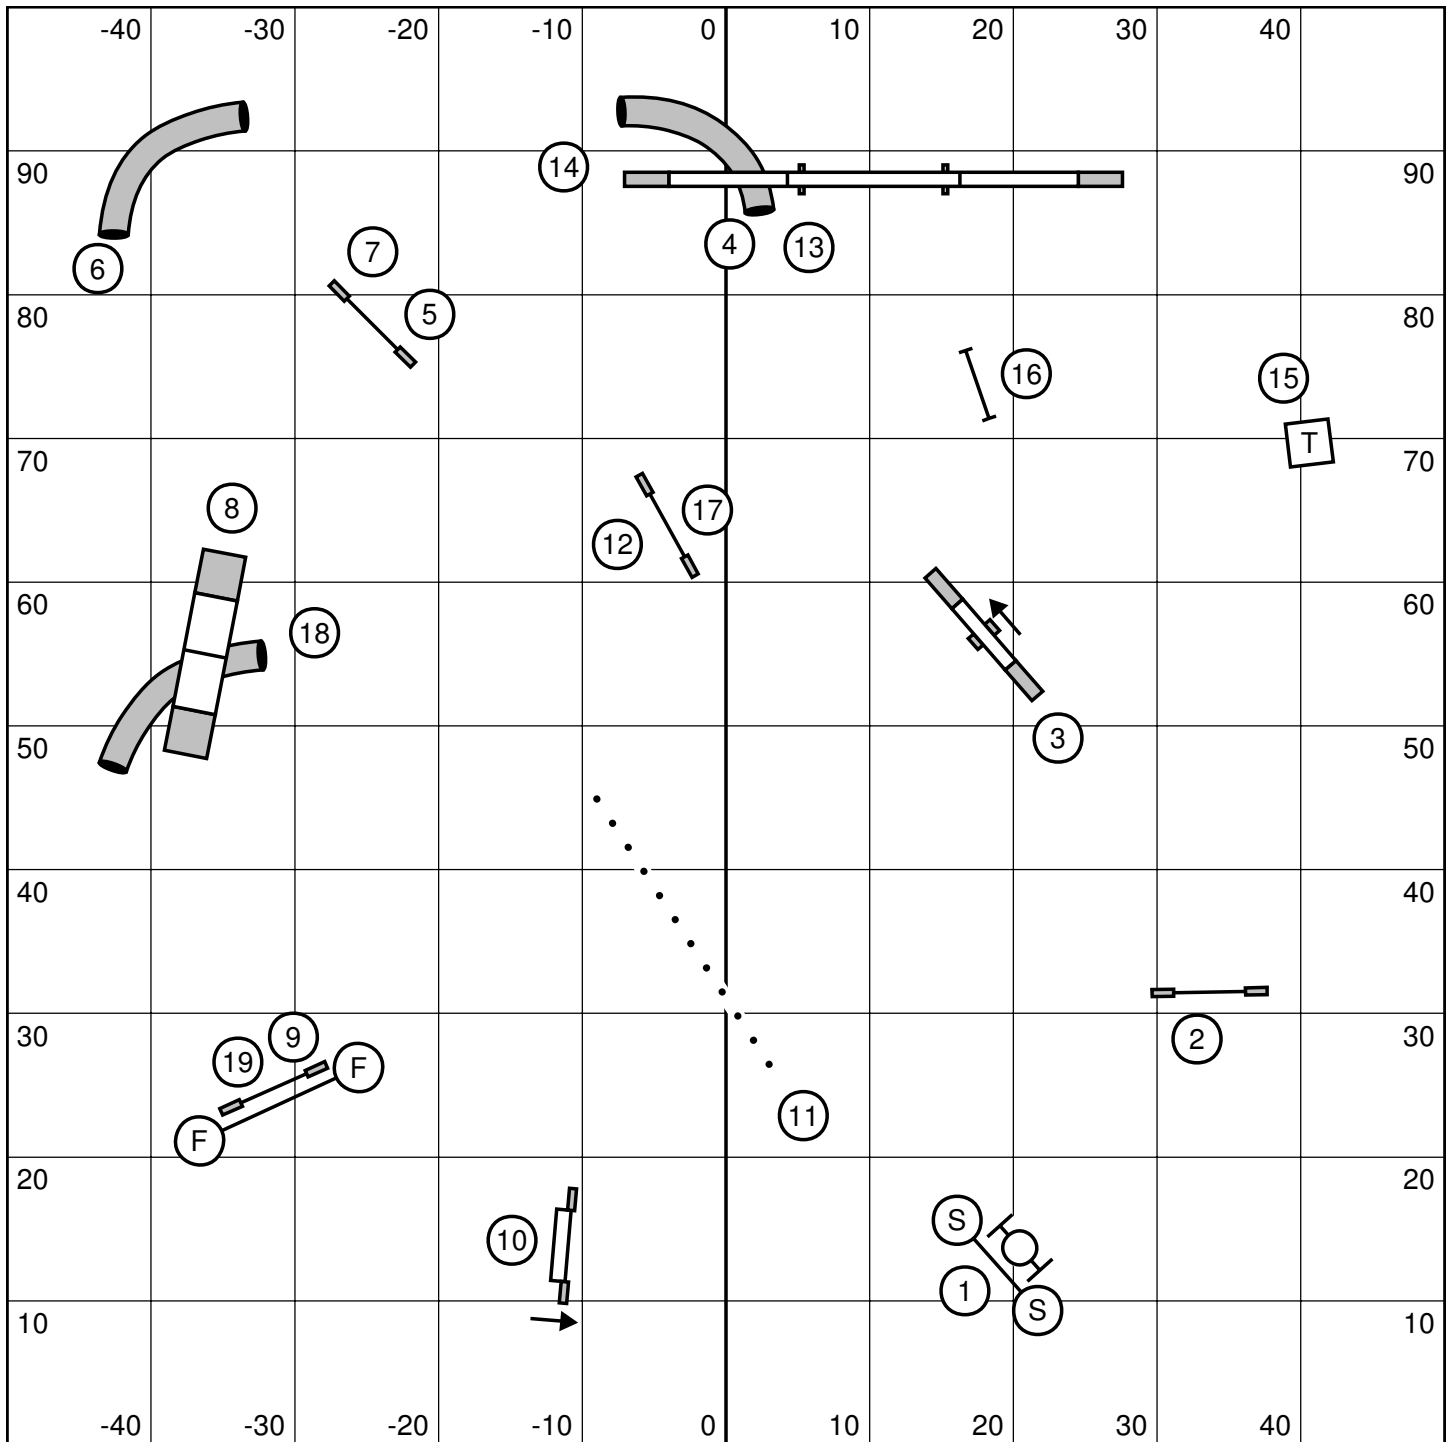

25 sec. opening
 Closing:
 20/22/24: 16 sec.
 14/16: 17 sec.
 10/12: 18 sec.
 Perf. add 1 sec.

Advanced/PII Gamblers
 Val Reiner 5/28/22
 Good Dog 101, Barto, PA

1-2-3-5 pts.
 Teeter 5 pts.
 Back to back okay.
 13 pts. needed.

Advanced/PII Standard
 Val Reiner 5/28/22
 Good Dog 101, Barto, PA

Advanced/PII Jumpers
 Val Reiner 5/28/22
 Good Dog 101, Barto, PA