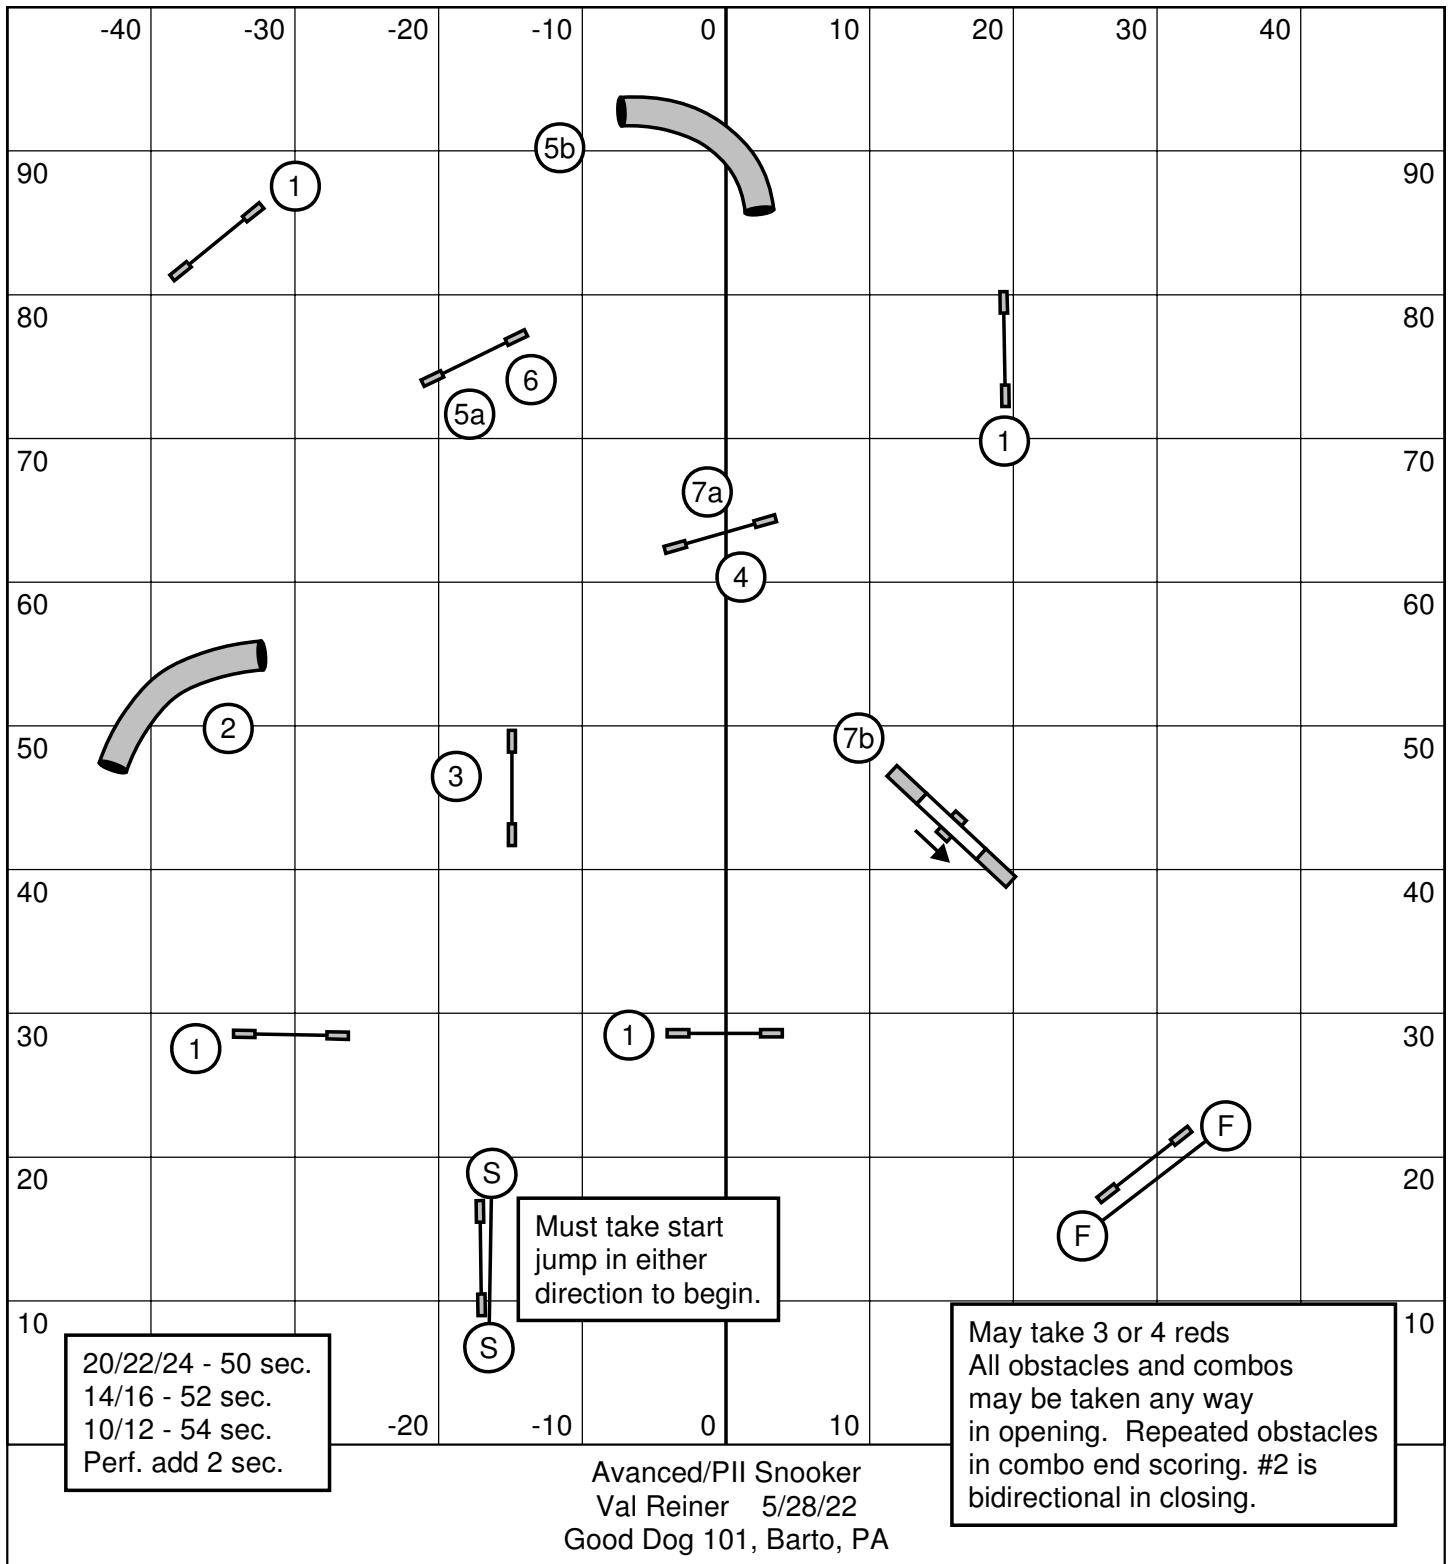

25 sec. opening
 Closing:
 20/22/24: 16 sec.
 14/16: 17 sec.
 10/12: 18 sec.
 Perf. add 1 sec.

Advanced/PII Gamblers
 Val Reiner 5/28/22
 Good Dog 101, Barto, PA

1-2-3-5 pts.
 Teeter 5 pts.
 Back to back okay.
 13 pts. needed.

Advanced/PII Standard
 Val Reiner 5/28/22
 Good Dog 101, Barto, PA

Advanced/PII Jumpers
 Val Reiner 5/28/22
 Good Dog 101, Barto, PA