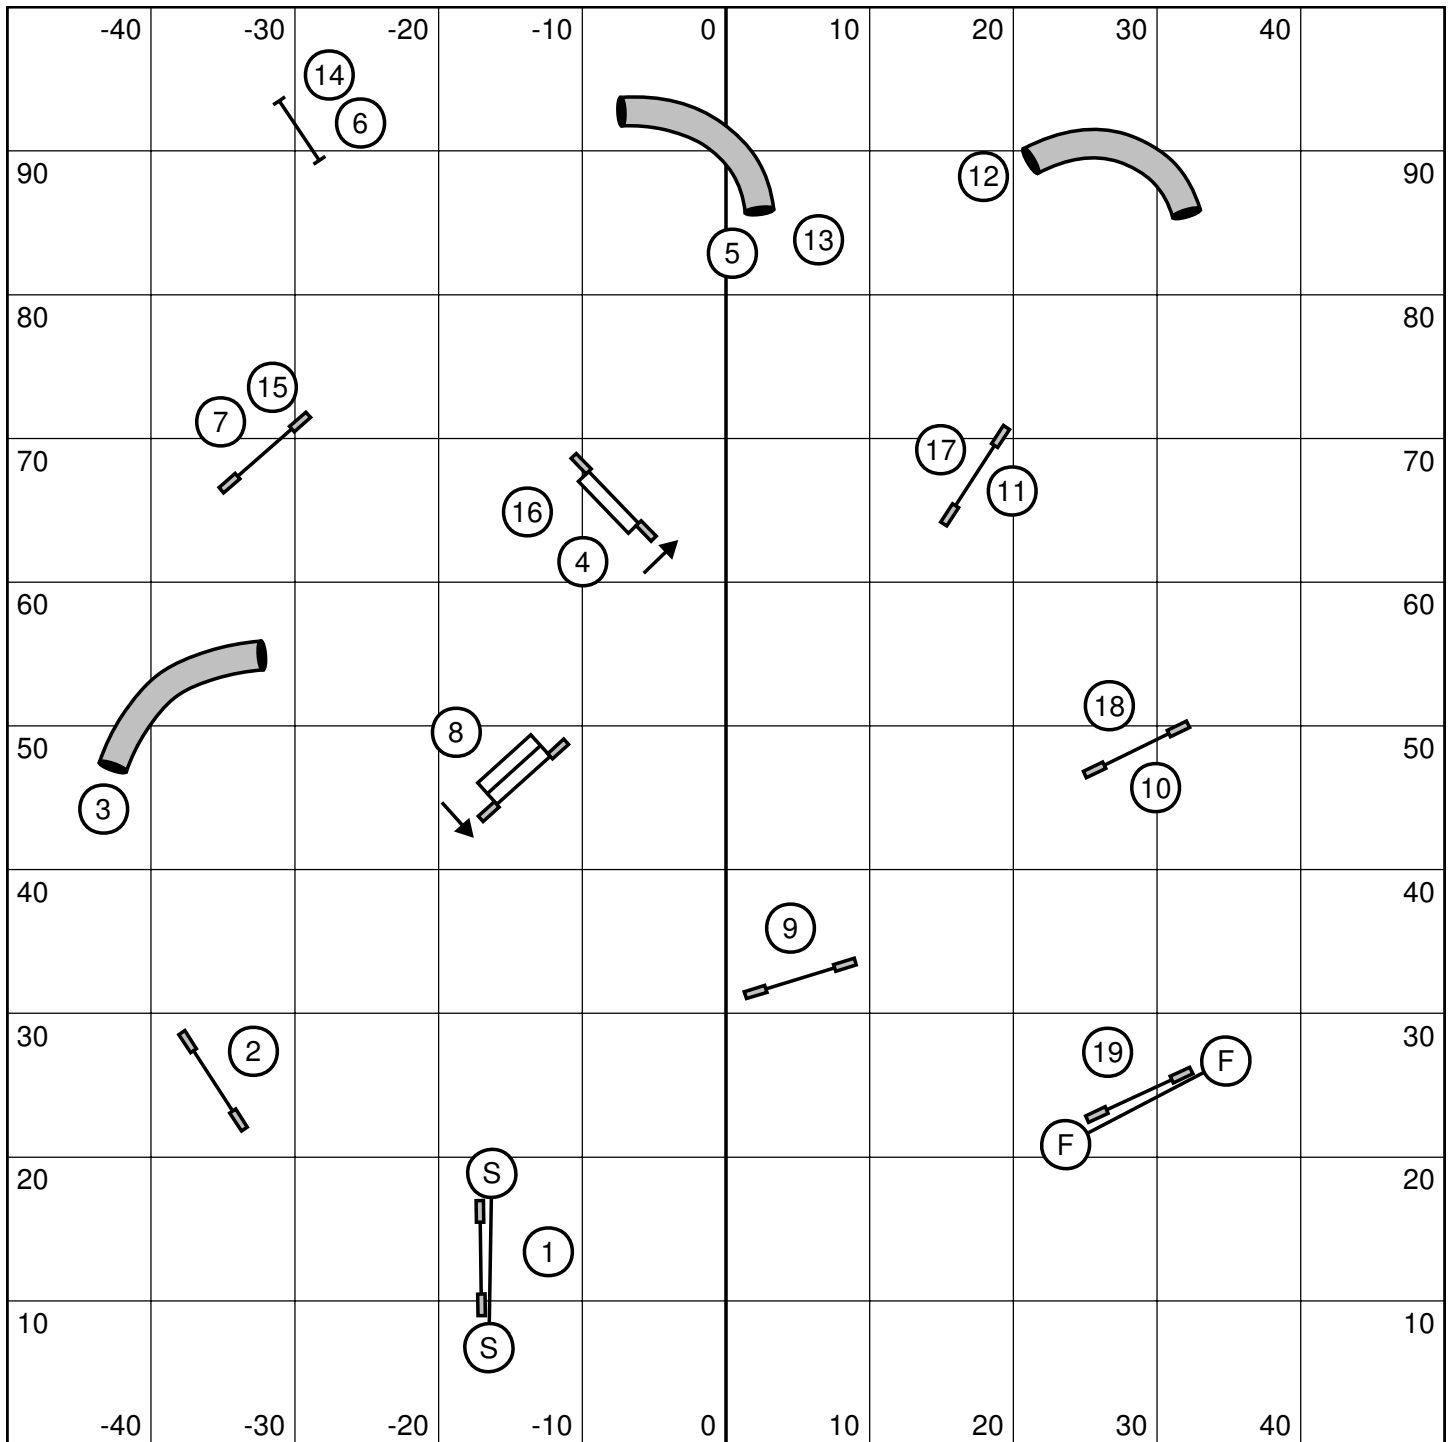

Masters/PIII Standard
 Val Reiner 5/28/22
 Good Dog 101, Barto, PA

20/22/24 - 48 sec.
 14/16 - 50 sec.
 10/12 - 52 sec.
 Perf. add 2 sec.
 Vets add 4 sec.

Must take start
 jump in either
 direction to begin.

May take 3 or 4 reds
 All obstacles and combos
 may be taken any way
 in opening. Repeated obstacles
 in combo end scoring. #2 is
 bidirectional in closing.

Masters/PIII Snooker
 Val Reiner 5/28/22
 Good Dog 101, Barto, PA

Masters/Pill Jumpers
 Val Reiner 5/28/22
 Good Dog 101, Barto, PA