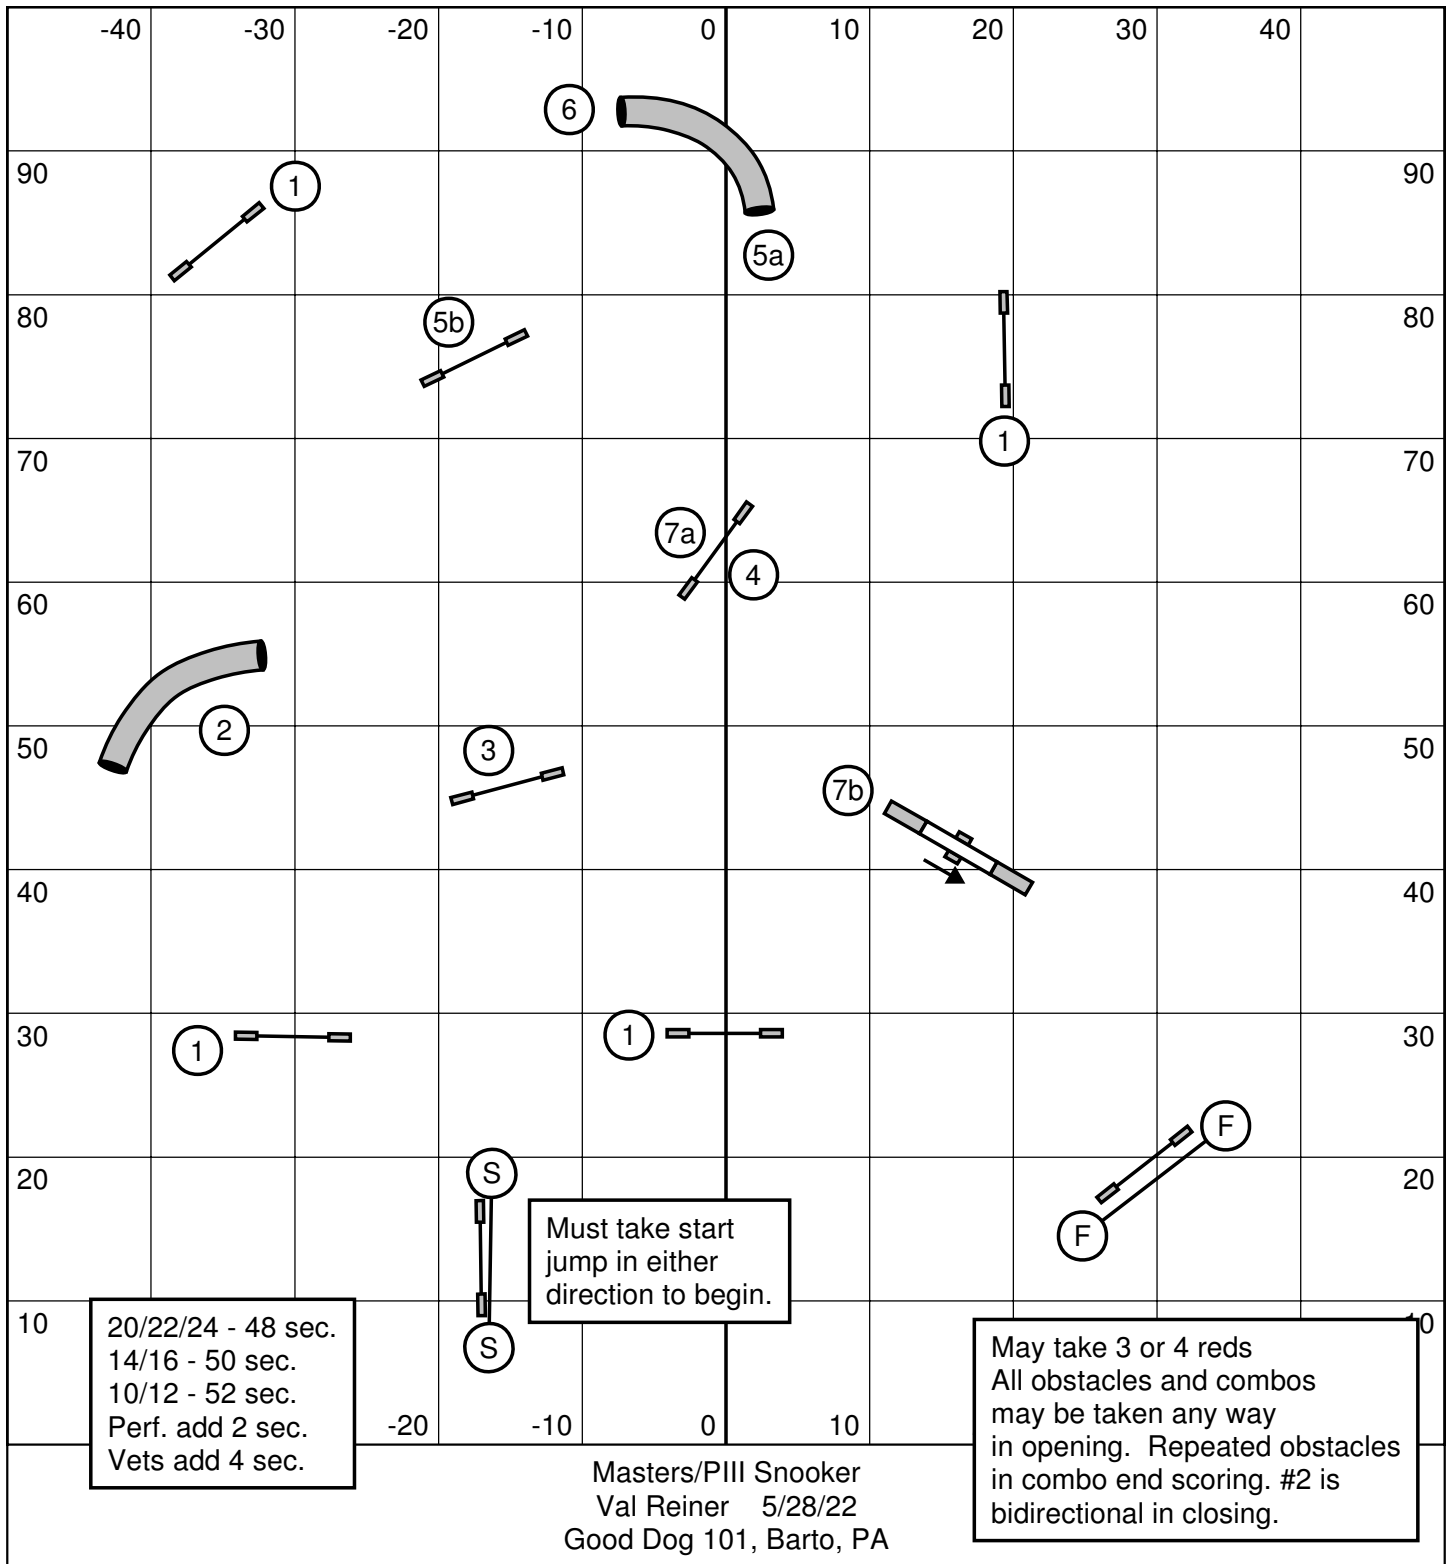

Masters/PIII Standard
 Val Reiner 5/28/22
 Good Dog 101, Barto, PA

20/22/24 - 48 sec.
 14/16 - 50 sec.
 10/12 - 52 sec.
 Perf. add 2 sec.
 Vets add 4 sec.

Must take start
 jump in either
 direction to begin.

May take 3 or 4 reds
 All obstacles and combos
 may be taken any way
 in opening. Repeated obstacles
 in combo end scoring. #2 is
 bidirectional in closing.

Masters/PIII Snooker
 Val Reiner 5/28/22
 Good Dog 101, Barto, PA

Masters/Pill Jumpers
 Val Reiner 5/28/22
 Good Dog 101, Barto, PA