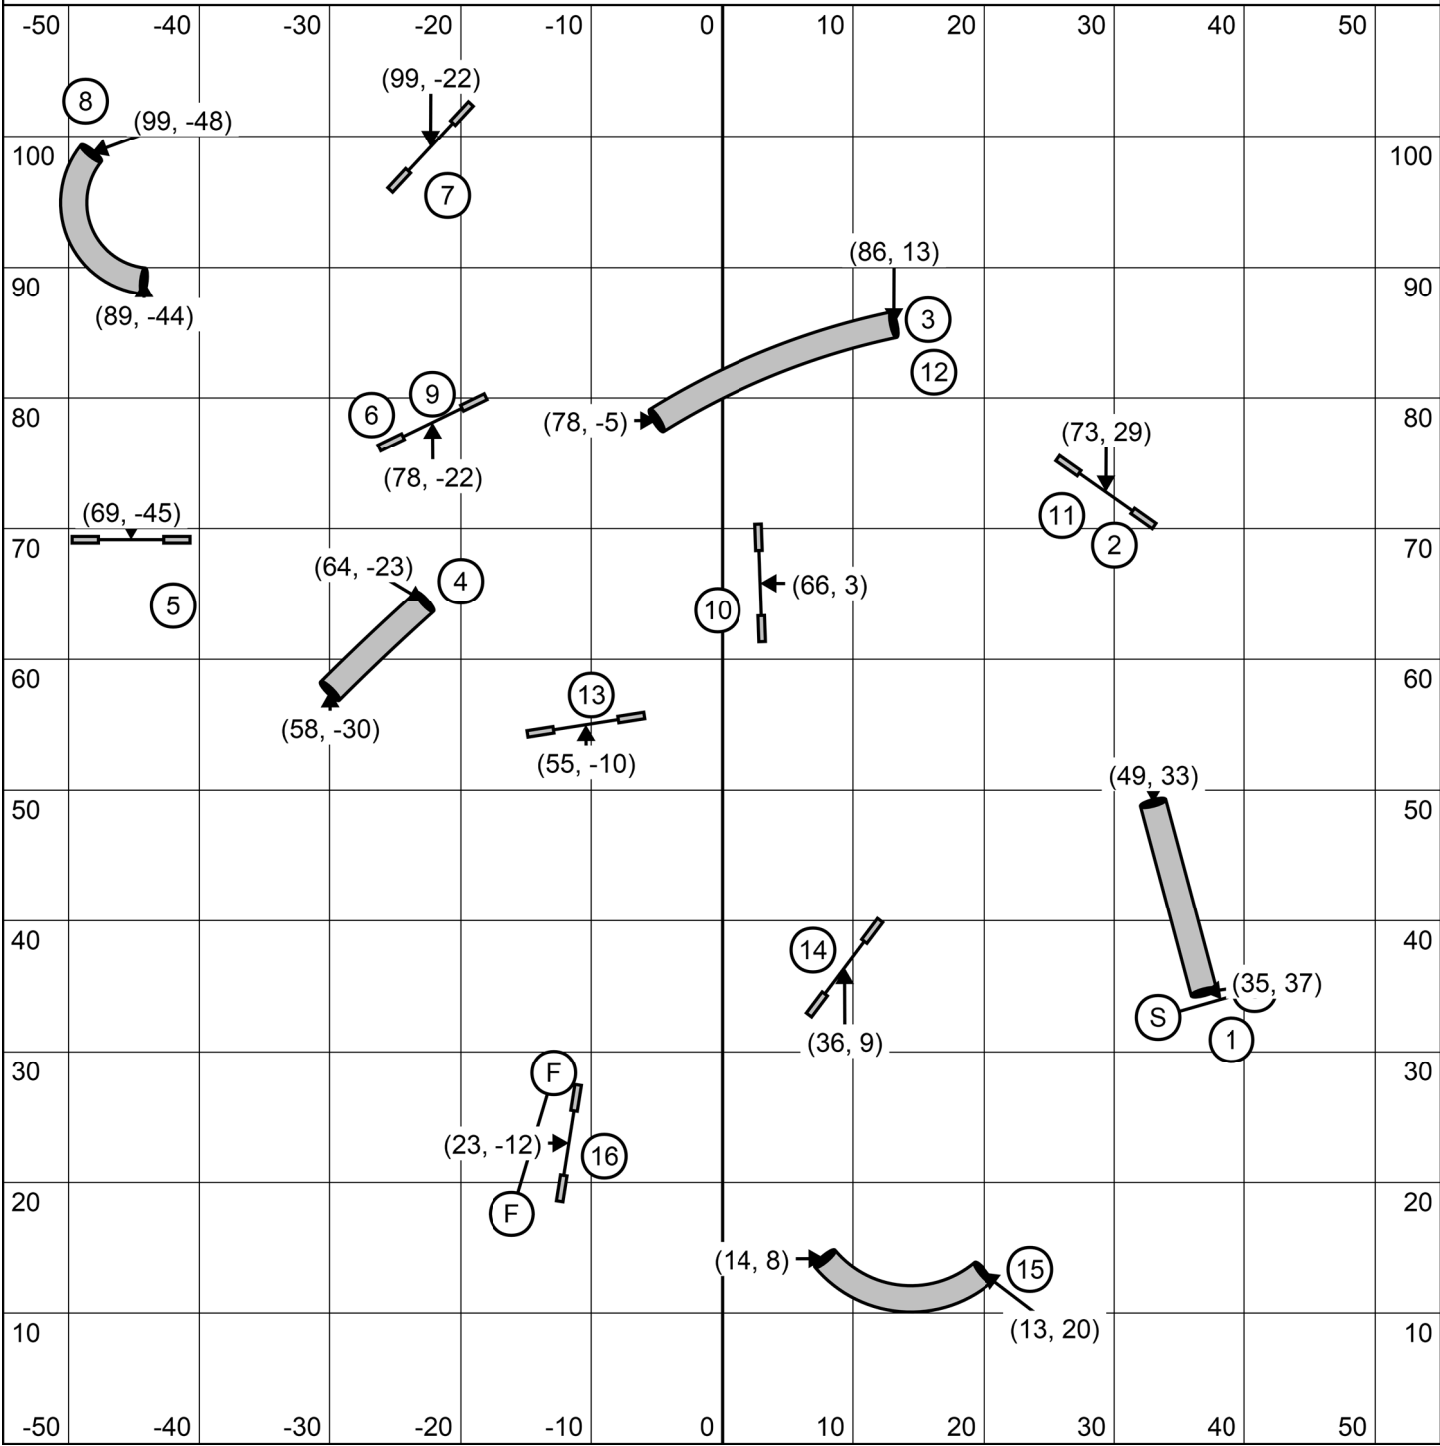

Brilliant Dogs  
 Maureen Burke  
 January 7, 2023  
 Beginner/Novice Speedstakes

Outdoors on grass  
 Electronic Timing  
 Map is an approximation.

Brilliant Dogs  
 Maureen Burke  
 January 7, 2023  
 Beginner/Novice Jumping

Outdoors on Grass  
 Electronic Timing  
 Map is an approximation

Brilliant Dogs  
Maureen Burke  
January 7, 2023  
Beginner/Novice Agility

Outdoors on Grass  
Electronic Timing  
Map is an approximation

Brilliant Dogs  
 Maureen Burke  
 January 7, 2023  
 Beginner/Novice Gamblers

Outdoor on grass  
 Electronic Timing  
 Map is an approximation

No Contact to contact  
 Back to Back OK  
 10 point gamble-no line  
 15 point gamble-line  
 No gamble obstacles in order