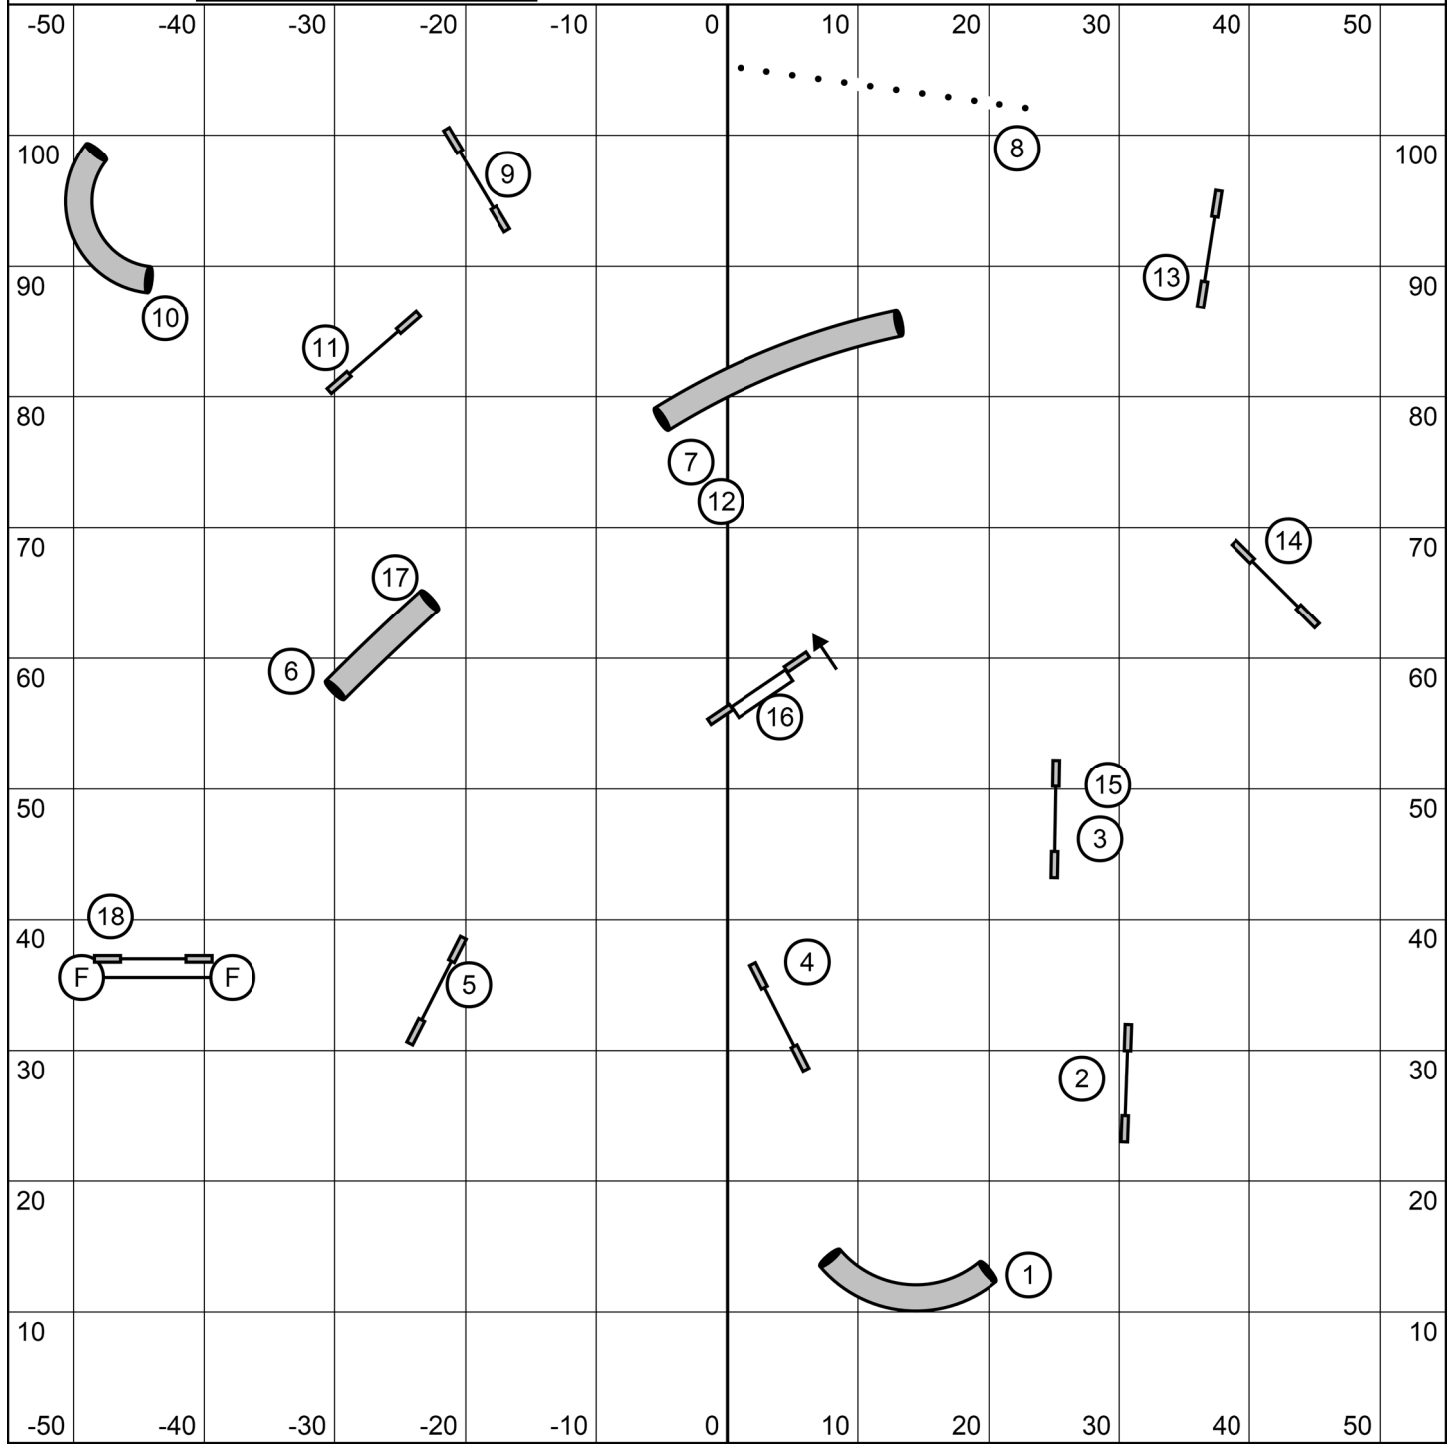

Brilliant Dogs
 Maureen Burke
 January 7, 2023
 Senior/Champion Speedstakes

Outdoors on Grass
 Electronic Timing Used
 Map is an approximation

Brilliant Dogs
 Maureen Burke
 January 7, 2022
 Senior/Champion Jumping

Outdoors on grass
 Electronic Timing
 Course is an approximation

Brilliant Dogs
 Maureen Burke
 January 7, 2023
 Senior/Champion Gamblers

Outdoor on grass
 Electronic Timing
 Map is an approximation

No Contact to contact
 Back to Back OK
 10 point gamble-no line
 15 point gamble-line
 No gamble obstacles in order

1pt-Jumps
 2pts-Tunnels
 3pts-Teeter
 4pts-Aframe
 5pts-Dogwalk
 5pts-Weaves
 1pt-START JUMP

Opening Time:
 25 seconds all heights
 Closing Times:
 Reg. 24/22/20=10 sec
 Reg. 16/12/8=12 sec
 Select 20/16=12 sec
 Select 12/8/4=14 sec