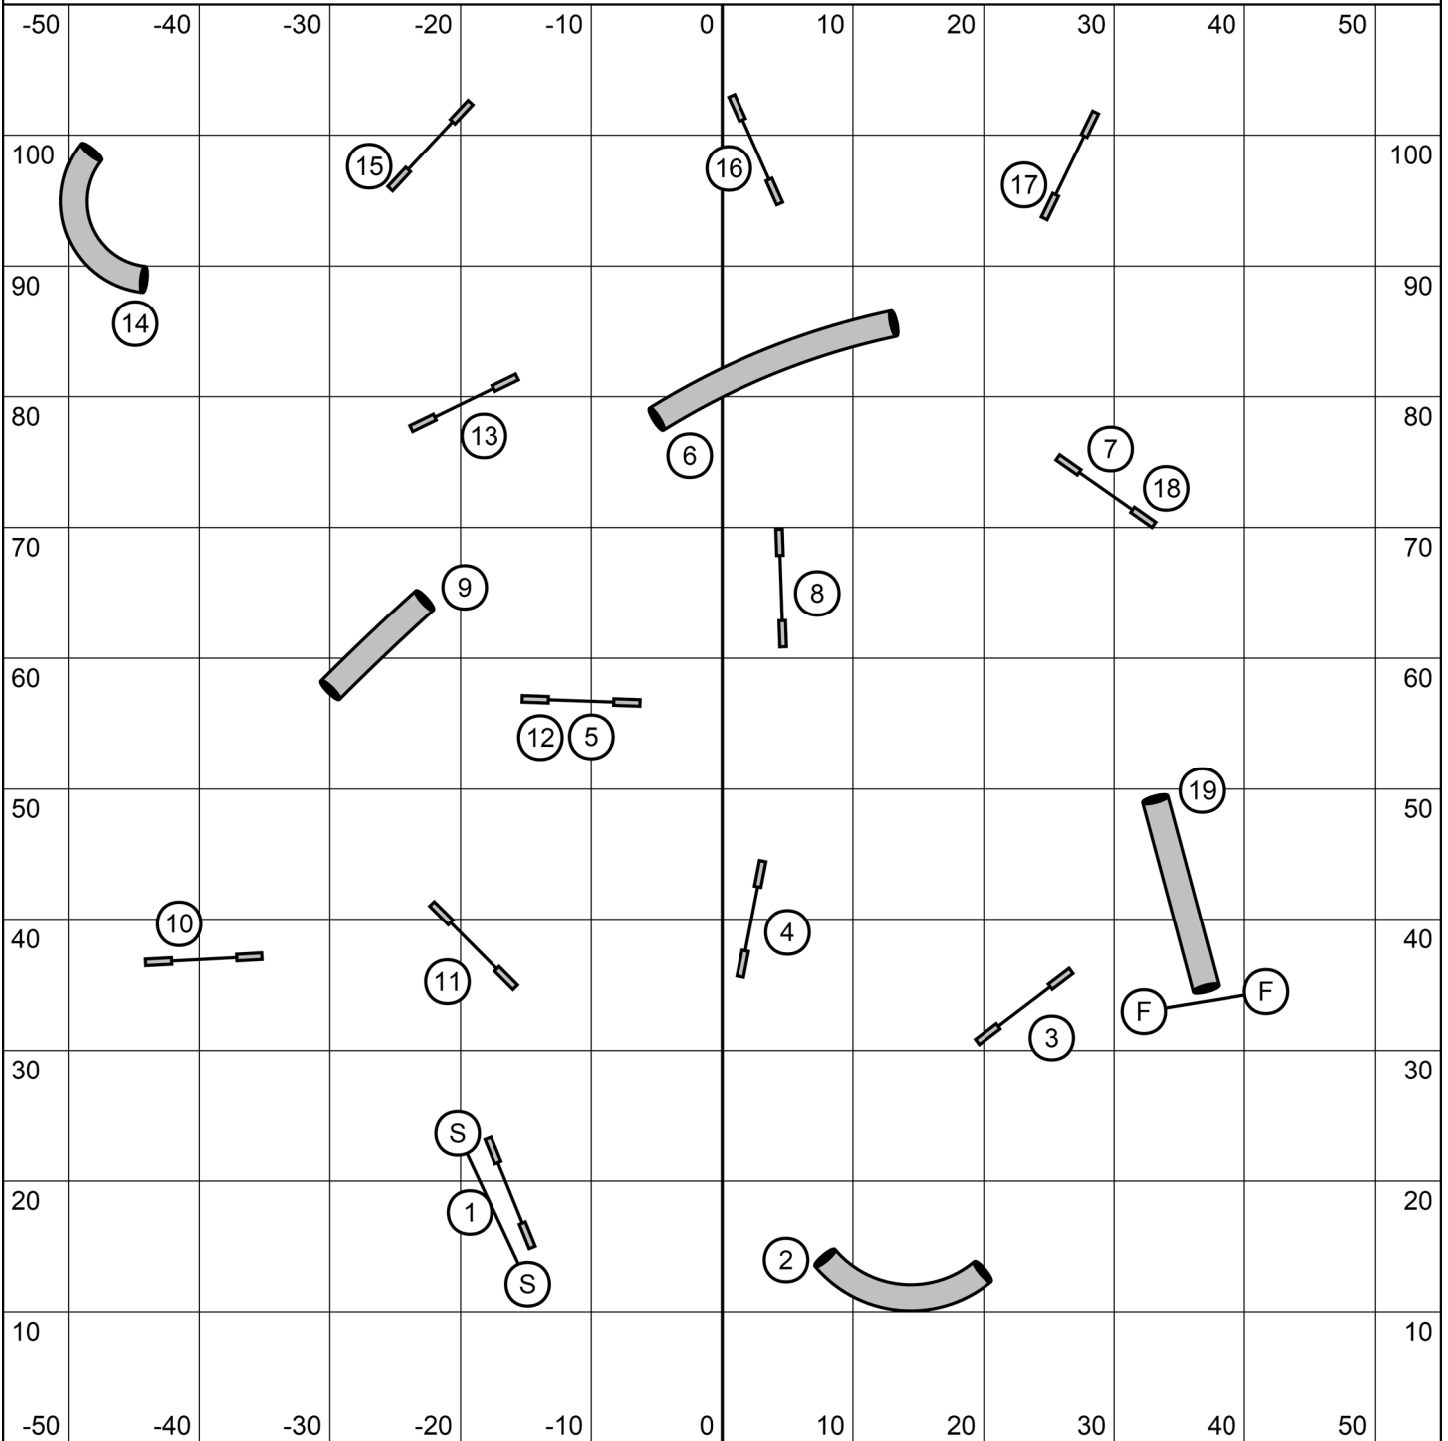

Brilliant Dogs
Maureen Burke
January 7, 2023
Senior/Champion Speedstakes

Outdoors on Grass
Electronic Timing Used
Map is an approximation