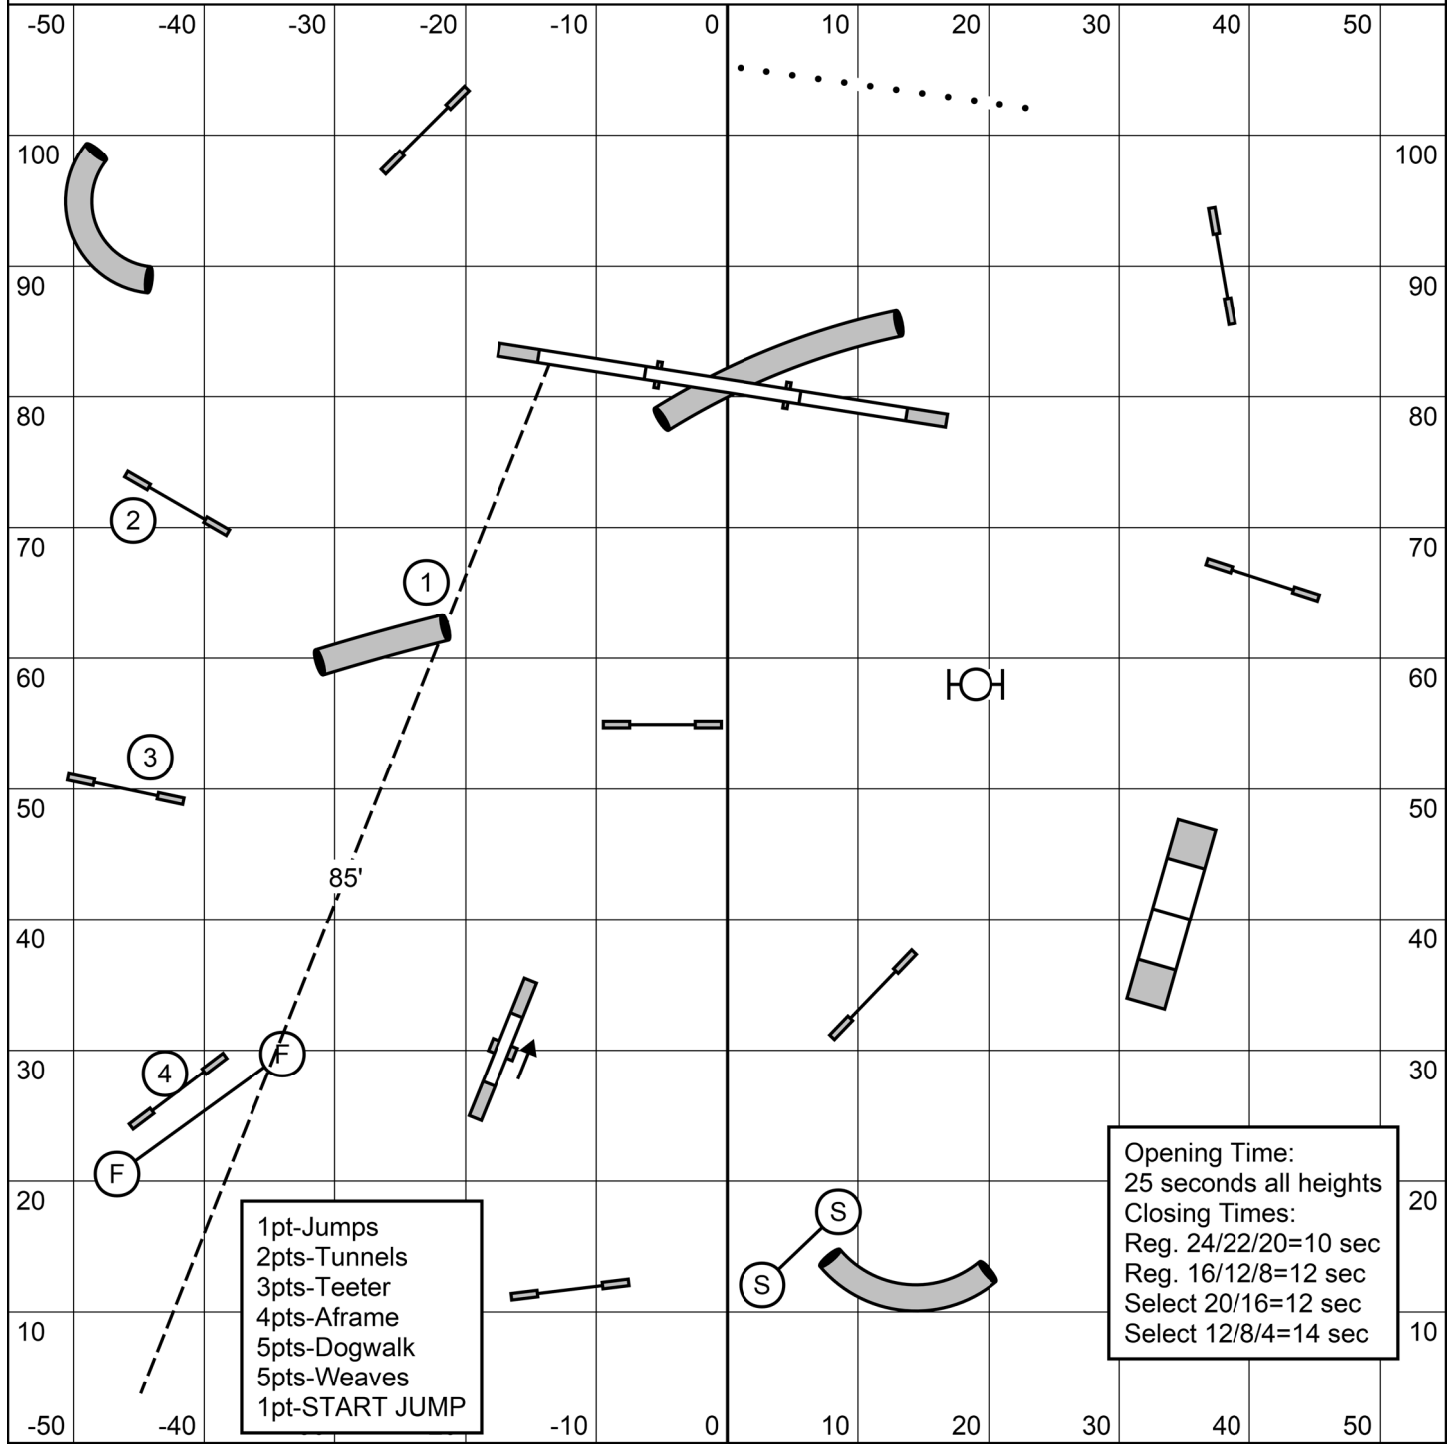

Outdoors on grass
 Electronic Timing
 Course is an approximation

Brilliant Dogs
 Maureen Burke
 January 7, 2023
 Senior/Champion Gamblers

Outdoor on grass
 Electronic Timing
 Map is an approximation

No Contact to contact
 Back to Back OK
 10 point gamble-no line
 15 point gamble-line
 No gamble obstacles in order

1pt-Jumps
 2pts-Tunnels
 3pts-Teeter
 4pts-Aframe
 5pts-Dogwalk
 5pts-Weaves
 1pt-START JUMP

Opening Time:
 25 seconds all heights
 Closing Times:
 Reg. 24/22/20=10 sec
 Reg. 16/12/8=12 sec
 Select 20/16=12 sec
 Select 12/8/4=14 sec