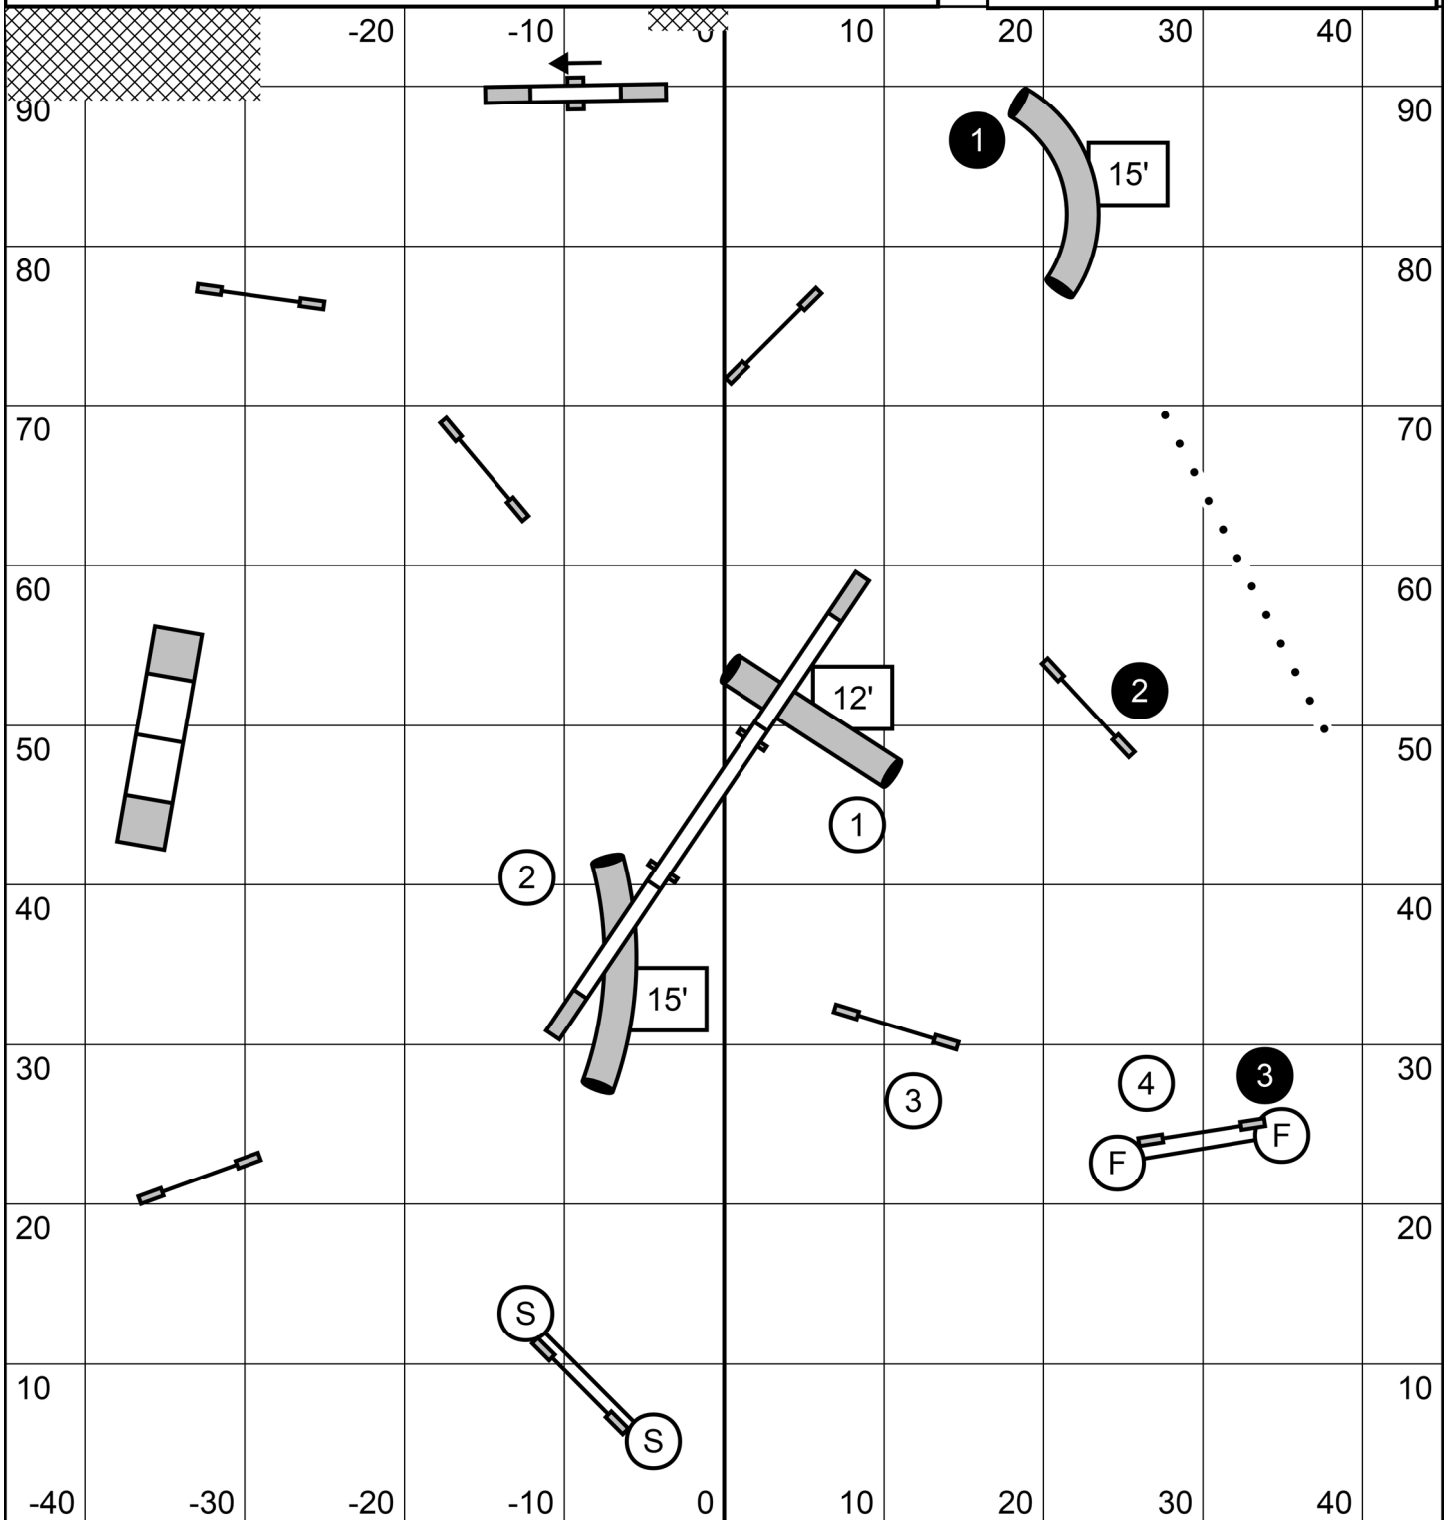

**\*\*Map is only an approximation\*\***  
Indoors on Turf  
Electronic Timing

Flying Dogs Agility  
Judge: Mary Ellen Barry  
Beginner/Novice Agility  
July 29, 2023

Gamble #1 1-4 White Circles - 15 points (no handler restriction)  
 Gamble #2 1-3 Dark Circles - 10 points (no handler restriction)  
 No contact to contact or back to back contacts  
 No consecutive gamble obstacles in opening  
 Finish jump is not live in opening and is worth 1 pt

30 Second Opening  
 8" 12" 16" - 15 seconds  
 20" 22" 24" - 13 seconds  
 Select 4" 8" 12" - 16 seconds  
 Select 16" 20" - 14 seconds

Flying Dogs Agility  
 Judge: Mary Ellen Barry  
 Beginner/Novice Gamblers  
 July 29, 2023

\*\*Map is only an approximation\*\*  
 Indoors on Turf  
 Electronic Timing

**\*\*Map is only an approximation\*\***  
Indoors on Turf  
Electronic Timing

Flying Dogs Agility  
Judge: Mary Ellen Barry  
Beginner/Novice Jumping  
July 29, 2023