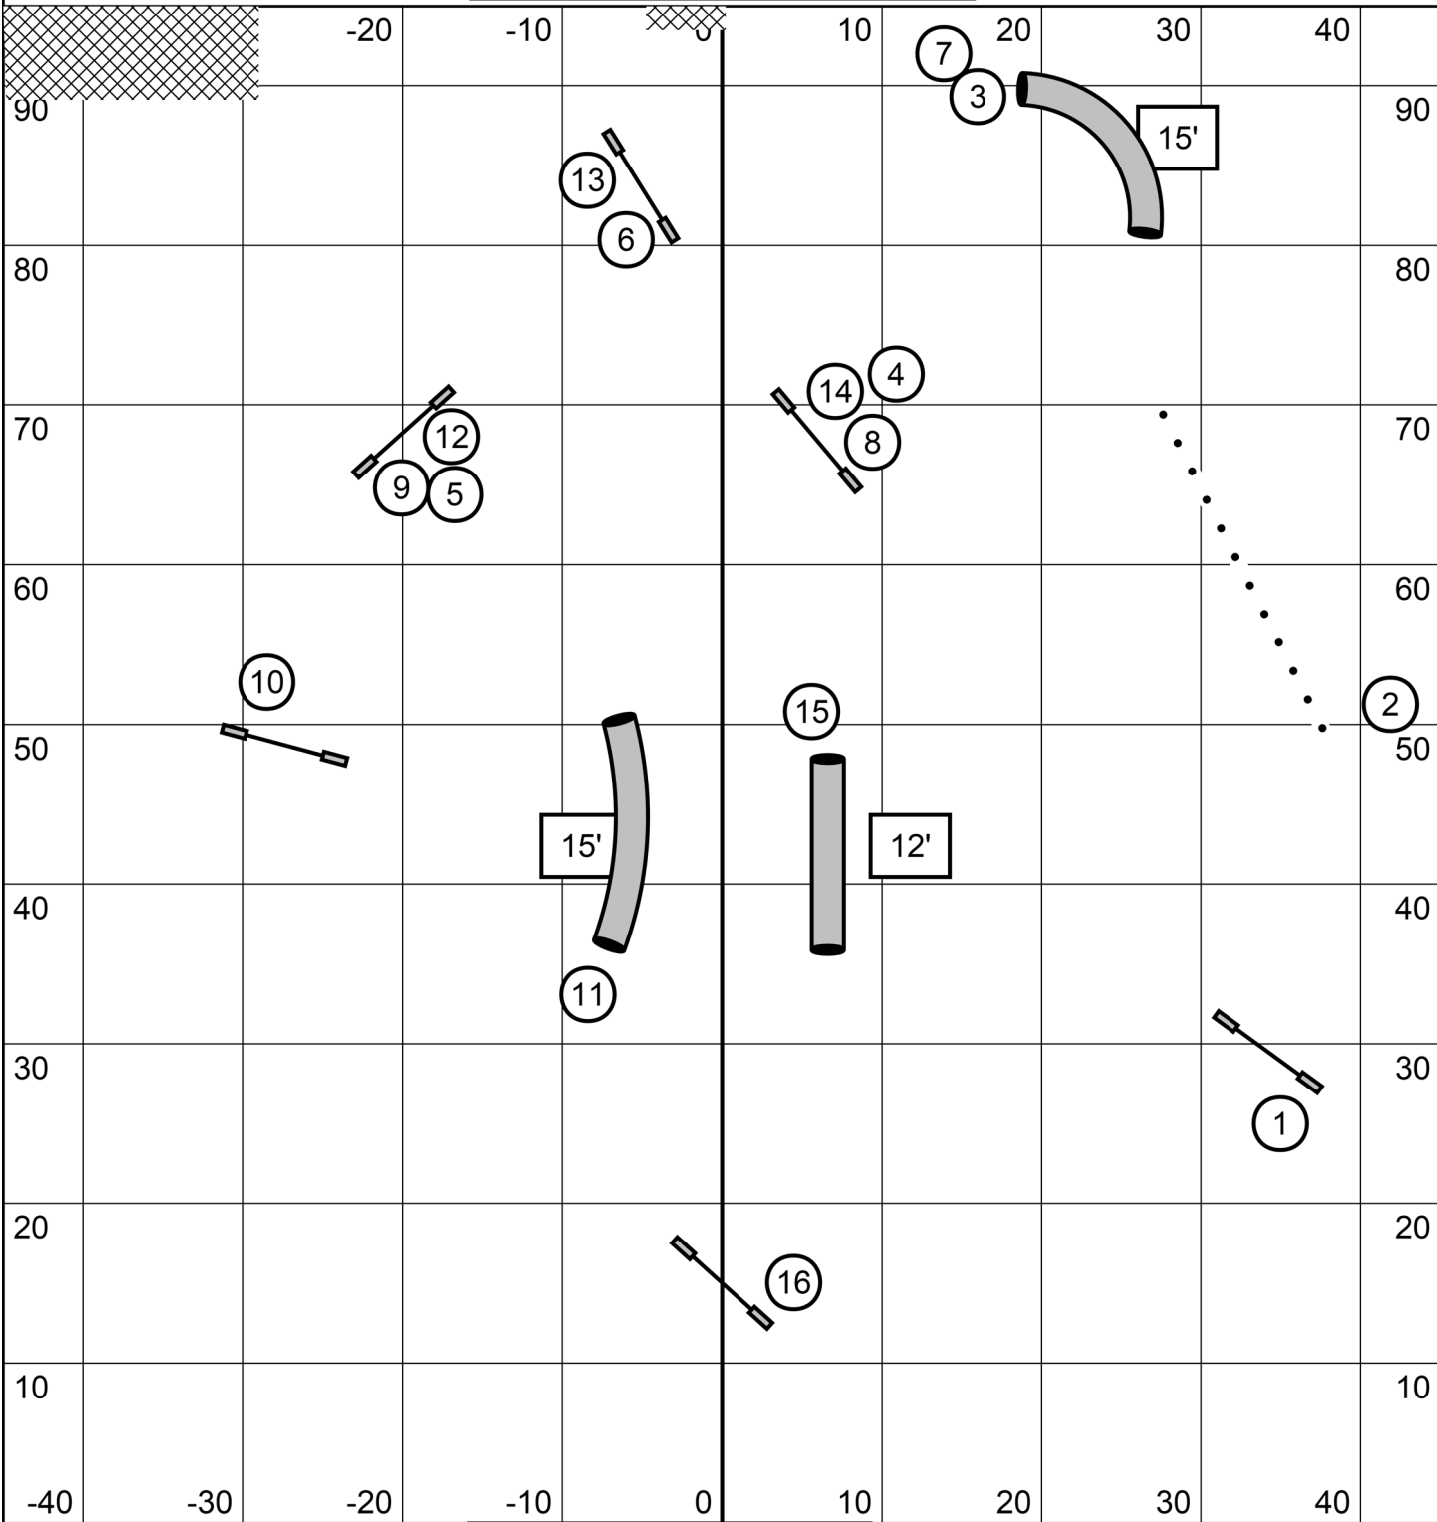

**\*\*Map is only an approximation\*\***  
Indoors on Turf  
Electronic Timing

Flying Dogs Agility  
Judge: Mary Ellen Barry  
Beginner/Novice Agility  
July 29, 2023

Gamble #1 1-4 White Circles - 15 points (no handler restriction)  
 Gamble #2 1-3 Dark Circles - 10 points (no handler restriction)  
 No contact to contact or back to back contacts  
 No consecutive gamble obstacles in opening  
 Finish jump is not live in opening and is worth 1 pt

30 Second Opening  
 8" 12" 16" - 15 seconds  
 20" 22" 24" - 13 seconds  
 Select 4" 8" 12" - 16 seconds  
 Select 16" 20" - 14 seconds

Flying Dogs Agility  
 Judge: Mary Ellen Barry  
 Beginner/Novice Gamblers  
 July 29, 2023

\*\*Map is only an approximation\*\*  
 Indoors on Turf  
 Electronic Timing

**\*\*Map is only an approximation\*\***  
Indoors on Turf  
Electronic Timing

Flying Dogs Agility  
Judge: Mary Ellen Barry  
Beginner/Novice Jumping  
July 29, 2023