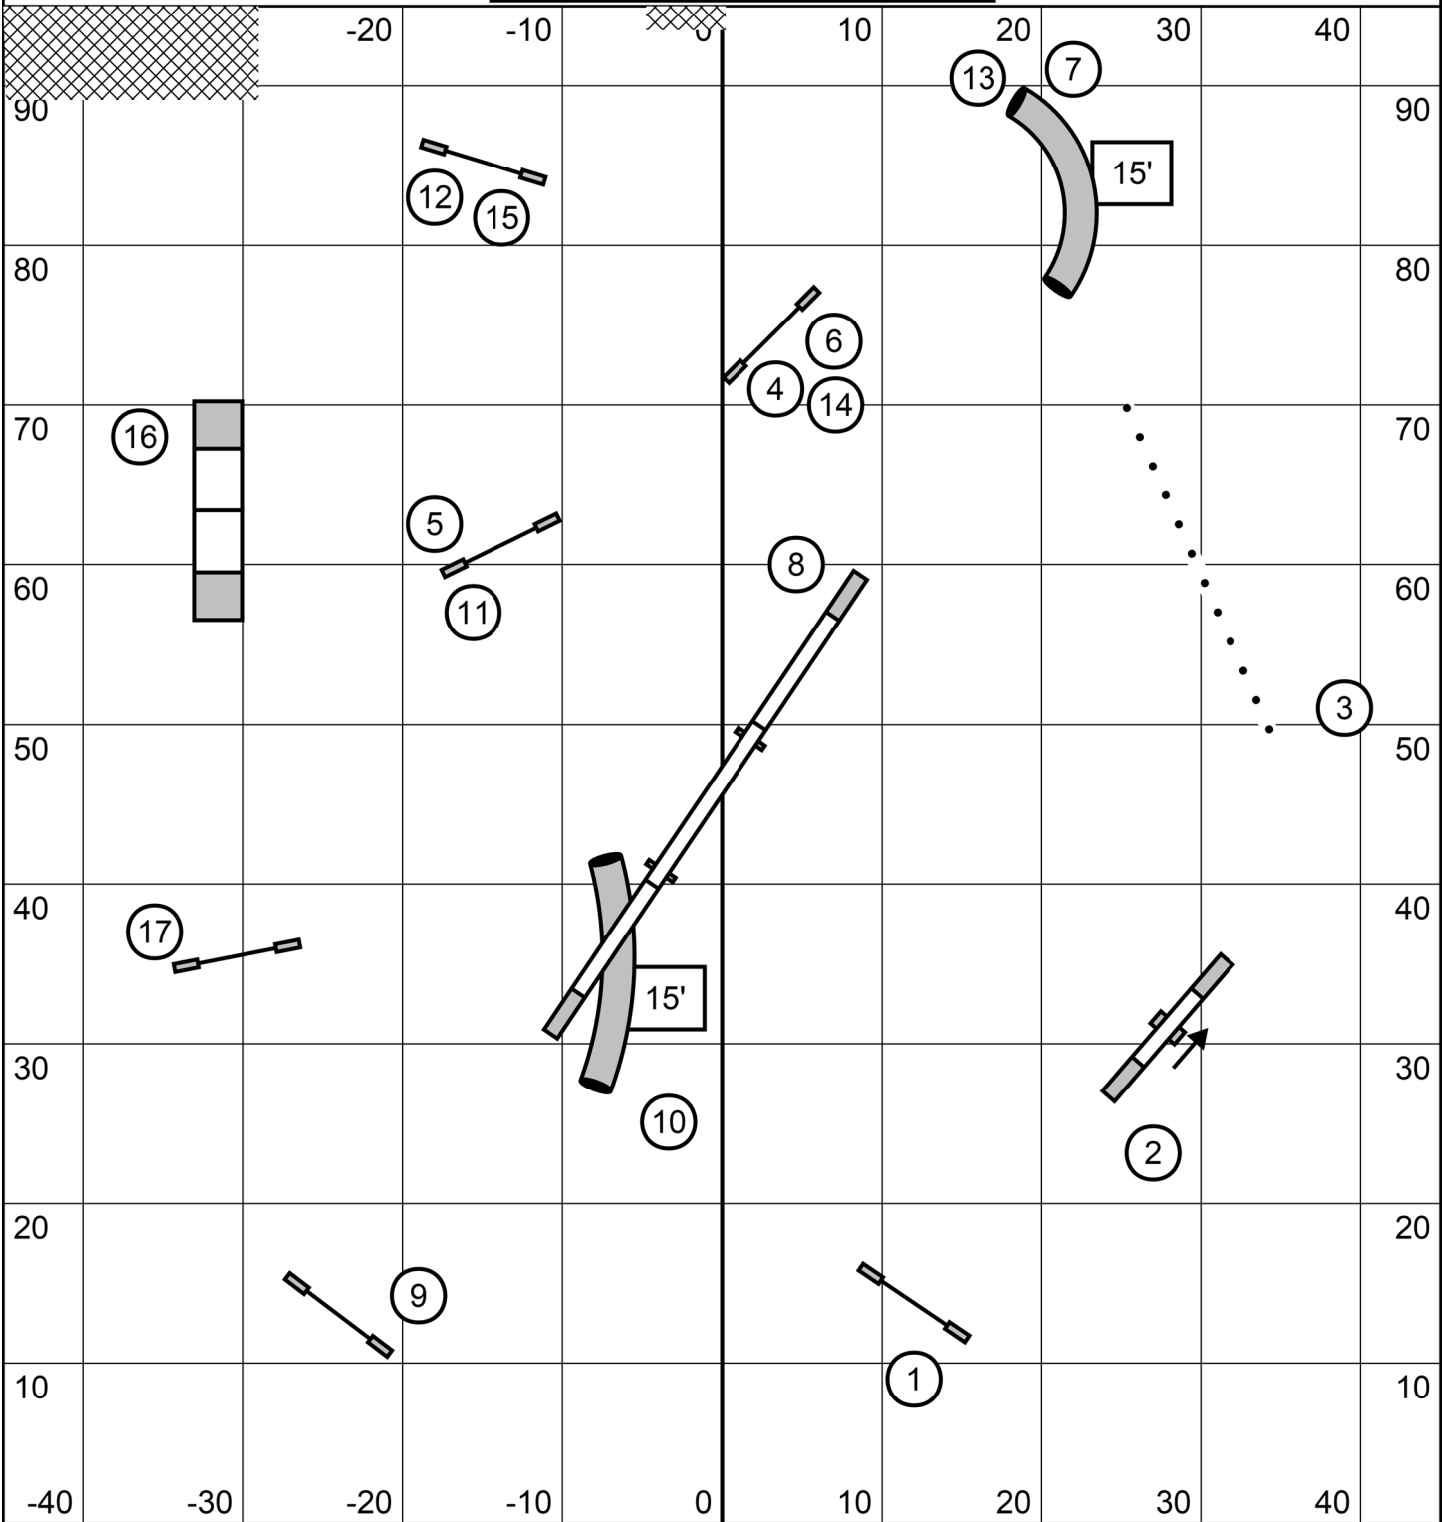

**\*\*Map is only an approximation\*\***  
Indoors on Turf  
Electronic Timing

Flying Dogs Agility  
Judge: Mary Ellen Barry  
Beginner/Novice Agility  
July 29, 2023

Gamble #1 1-4 White Circles - 15 points (no handler restriction)  
 Gamble #2 1-3 Dark Circles - 10 points (no handler restriction)  
 No contact to contact or back to back contacts  
 No consecutive gamble obstacles in opening  
 Finish jump is not live in opening and is worth 1 pt

30 Second Opening  
 8" 12" 16" - 15 seconds  
 20" 22" 24" - 13 seconds  
 Select 4" 8" 12" - 16 seconds  
 Select 16" 20" - 14 seconds

Flying Dogs Agility  
 Judge: Mary Ellen Barry  
 Beginner/Novice Gamblers  
 July 29, 2023

\*\*Map is only an approximation\*\*  
 Indoors on Turf  
 Electronic Timing

**\*\*Map is only an approximation\*\***  
Indoors on Turf  
Electronic Timing

Flying Dogs Agility  
Judge: Mary Ellen Barry  
Beginner/Novice Jumping  
July 29, 2023