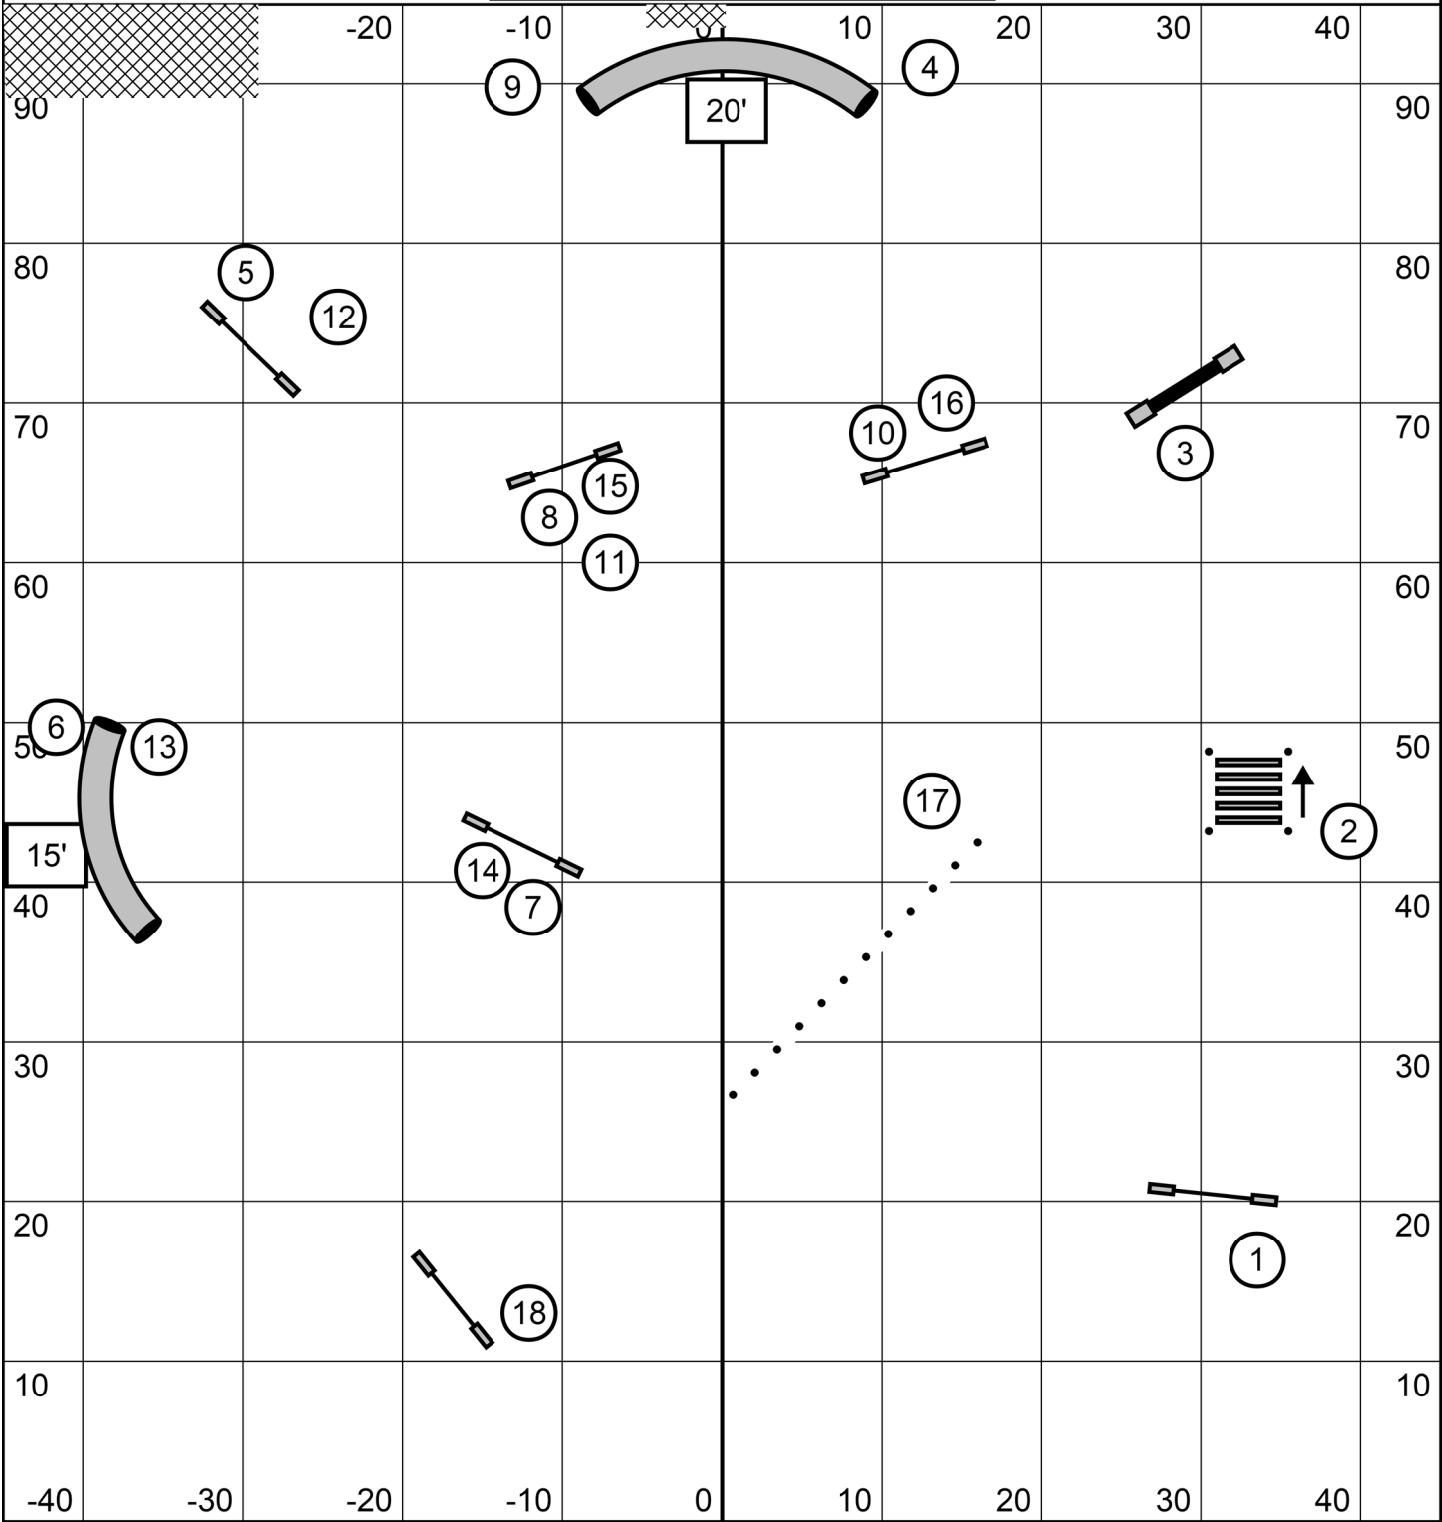

Map is only an approximation
Indoors on Turf
Electronic Timing

Flying Dogs Agility
Judge: Mary Ellen Barry
Beginner/Novice Jumping
July 30, 2023