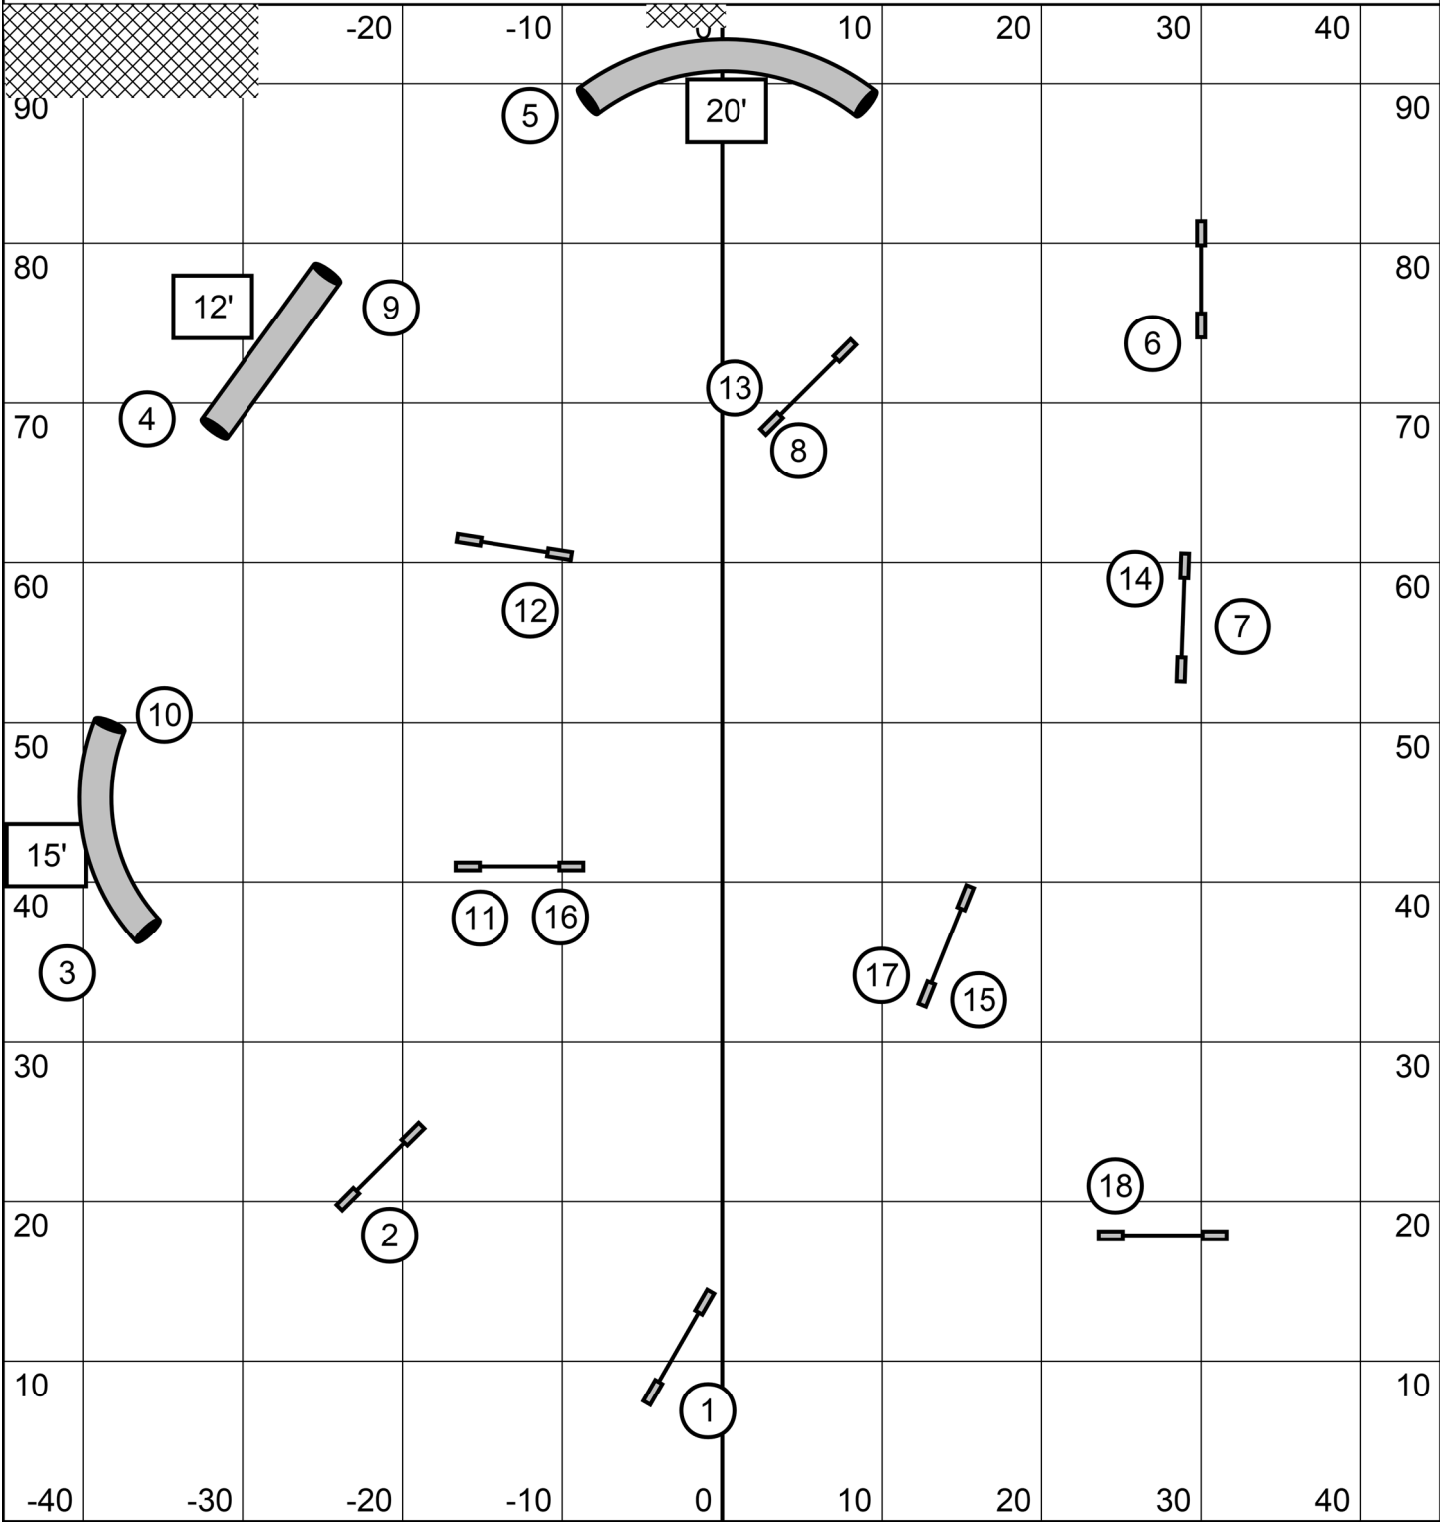

****Map is only an approximation****
Indoors on Turf
Electronic Timing

Flying Dogs Agility
Judge: Mary Ellen Barry
Beginner/Novice Speedstakes 1
July 30, 2023

****Map is only an approximation****
Indoors on Turf
Electronic Timing

Flying Dogs Agility
Judge: Mary Ellen Barry
Beginner/Novice Speedstakes 2
July 30, 2023

#7 combo any order, any direction in opening
 #2, #3 & #5 birectional in closing
 #3 & #5 no refusals in closing unless dog enters/exits tunnel
 or jumps on tunnel with 4 paws
 #2 no refusals in closing unless dog goes under jump or jumps wing
 Finish jump live at all times

8" 12" 16" - 49 seconds
 20" 22" 24" - 48 seconds
 Select 4" 8" 12" - 52 seconds
 Select 16" 20" - 51 seconds

Flying Dogs Agility
 Judge: Mary Ellen Barry
 Beginner/Novice Snooker
 July 30, 2023

****Map is only an approximation****
 Indoors on Turf
 Electronic Timing