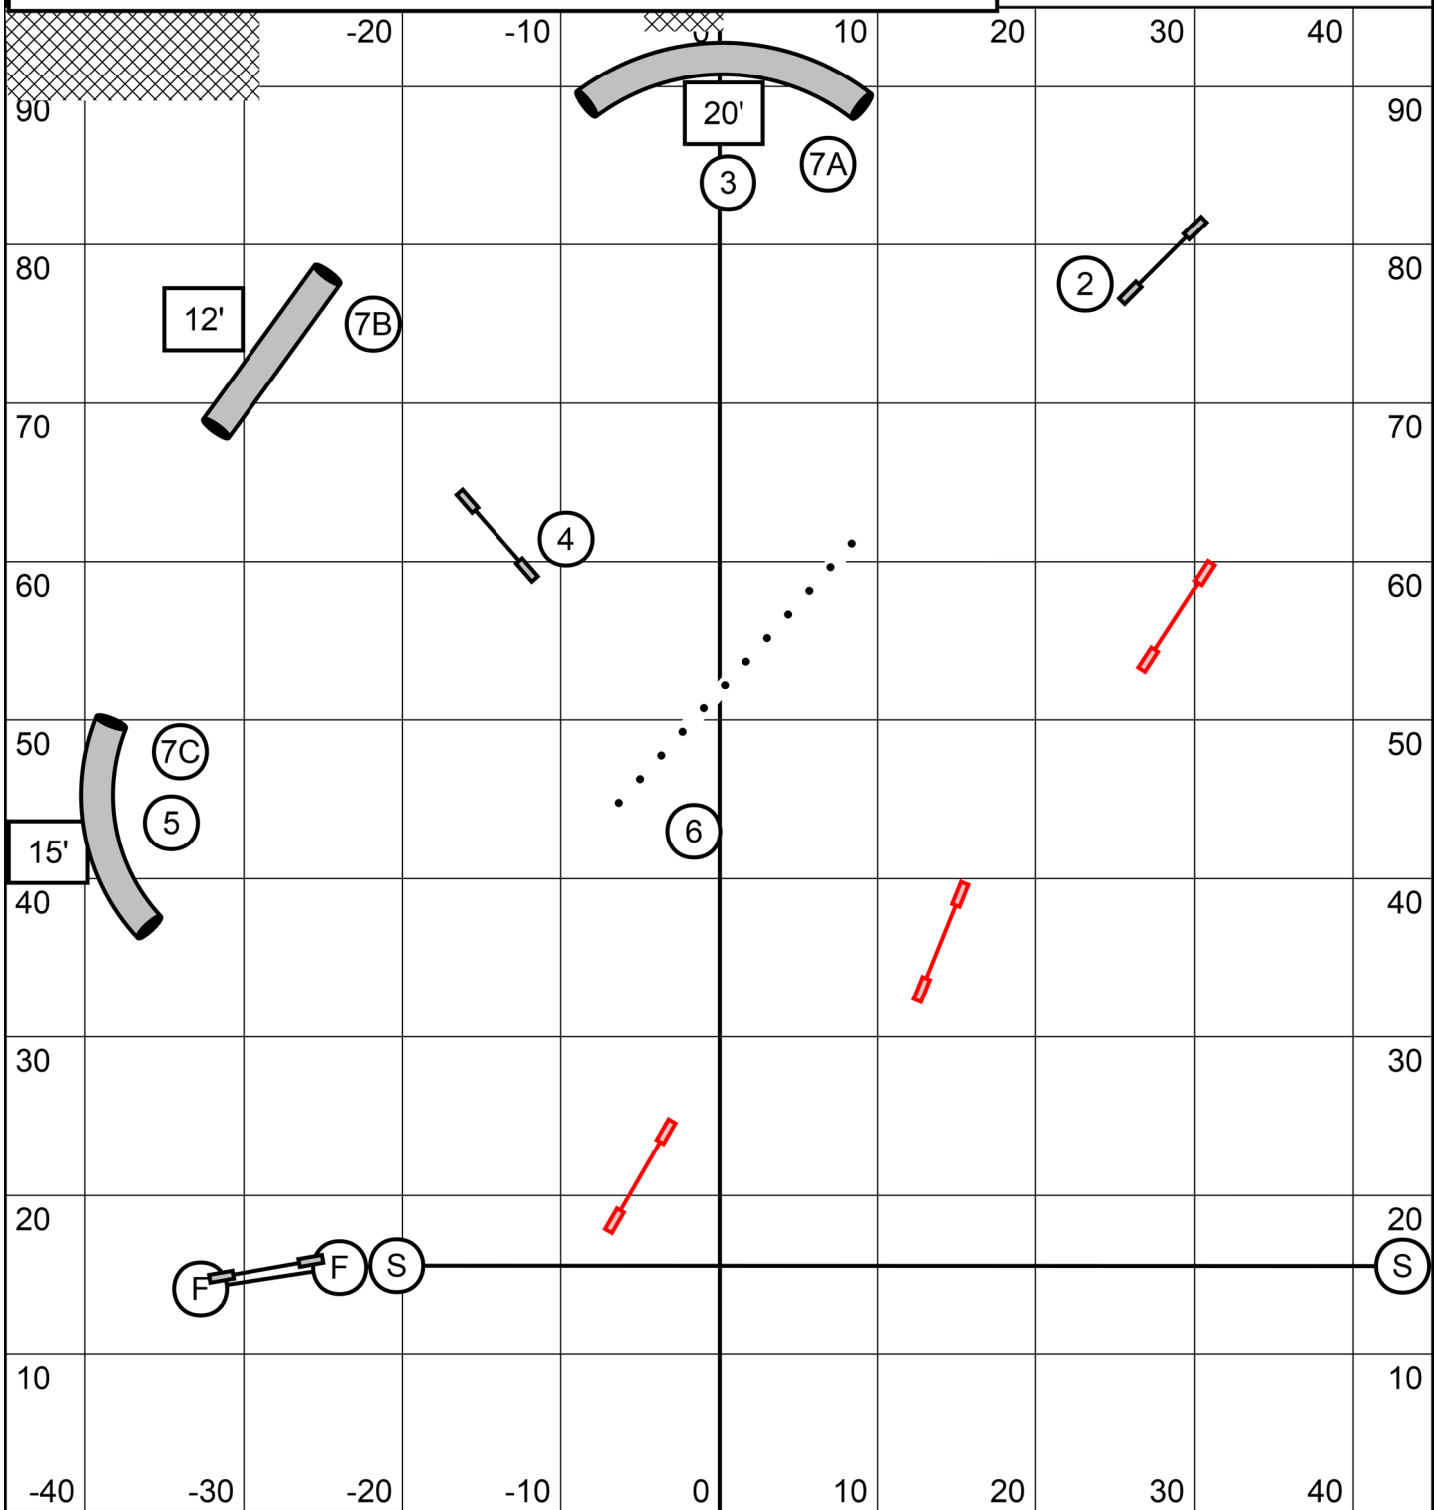

****Map is only an approximation****
Indoors on Turf
Electronic Timing

Flying Dogs Agility
Judge: Mary Ellen Barry
Beginner/Novice Speedstakes 1
July 30, 2023

****Map is only an approximation****
Indoors on Turf
Electronic Timing

Flying Dogs Agility
Judge: Mary Ellen Barry
Beginner/Novice Speedstakes 2
July 30, 2023

#7 combo any order, any direction in opening
 #2, #3 & #5 birectional in closing
 #3 & #5 no refusals in closing unless dog enters/exits tunnel
 or jumps on tunnel with 4 paws
 #2 no refusals in closing unless dog goes under jump or jumps wing
 Finish jump live at all times

8" 12" 16" - 49 seconds
 20" 22" 24" - 48 seconds
 Select 4" 8" 12" - 52 seconds
 Select 16" 20" - 51 seconds

Flying Dogs Agility
 Judge: Mary Ellen Barry
 Beginner/Novice Snooker
 July 30, 2023

****Map is only an approximation****
 Indoors on Turf
 Electronic Timing