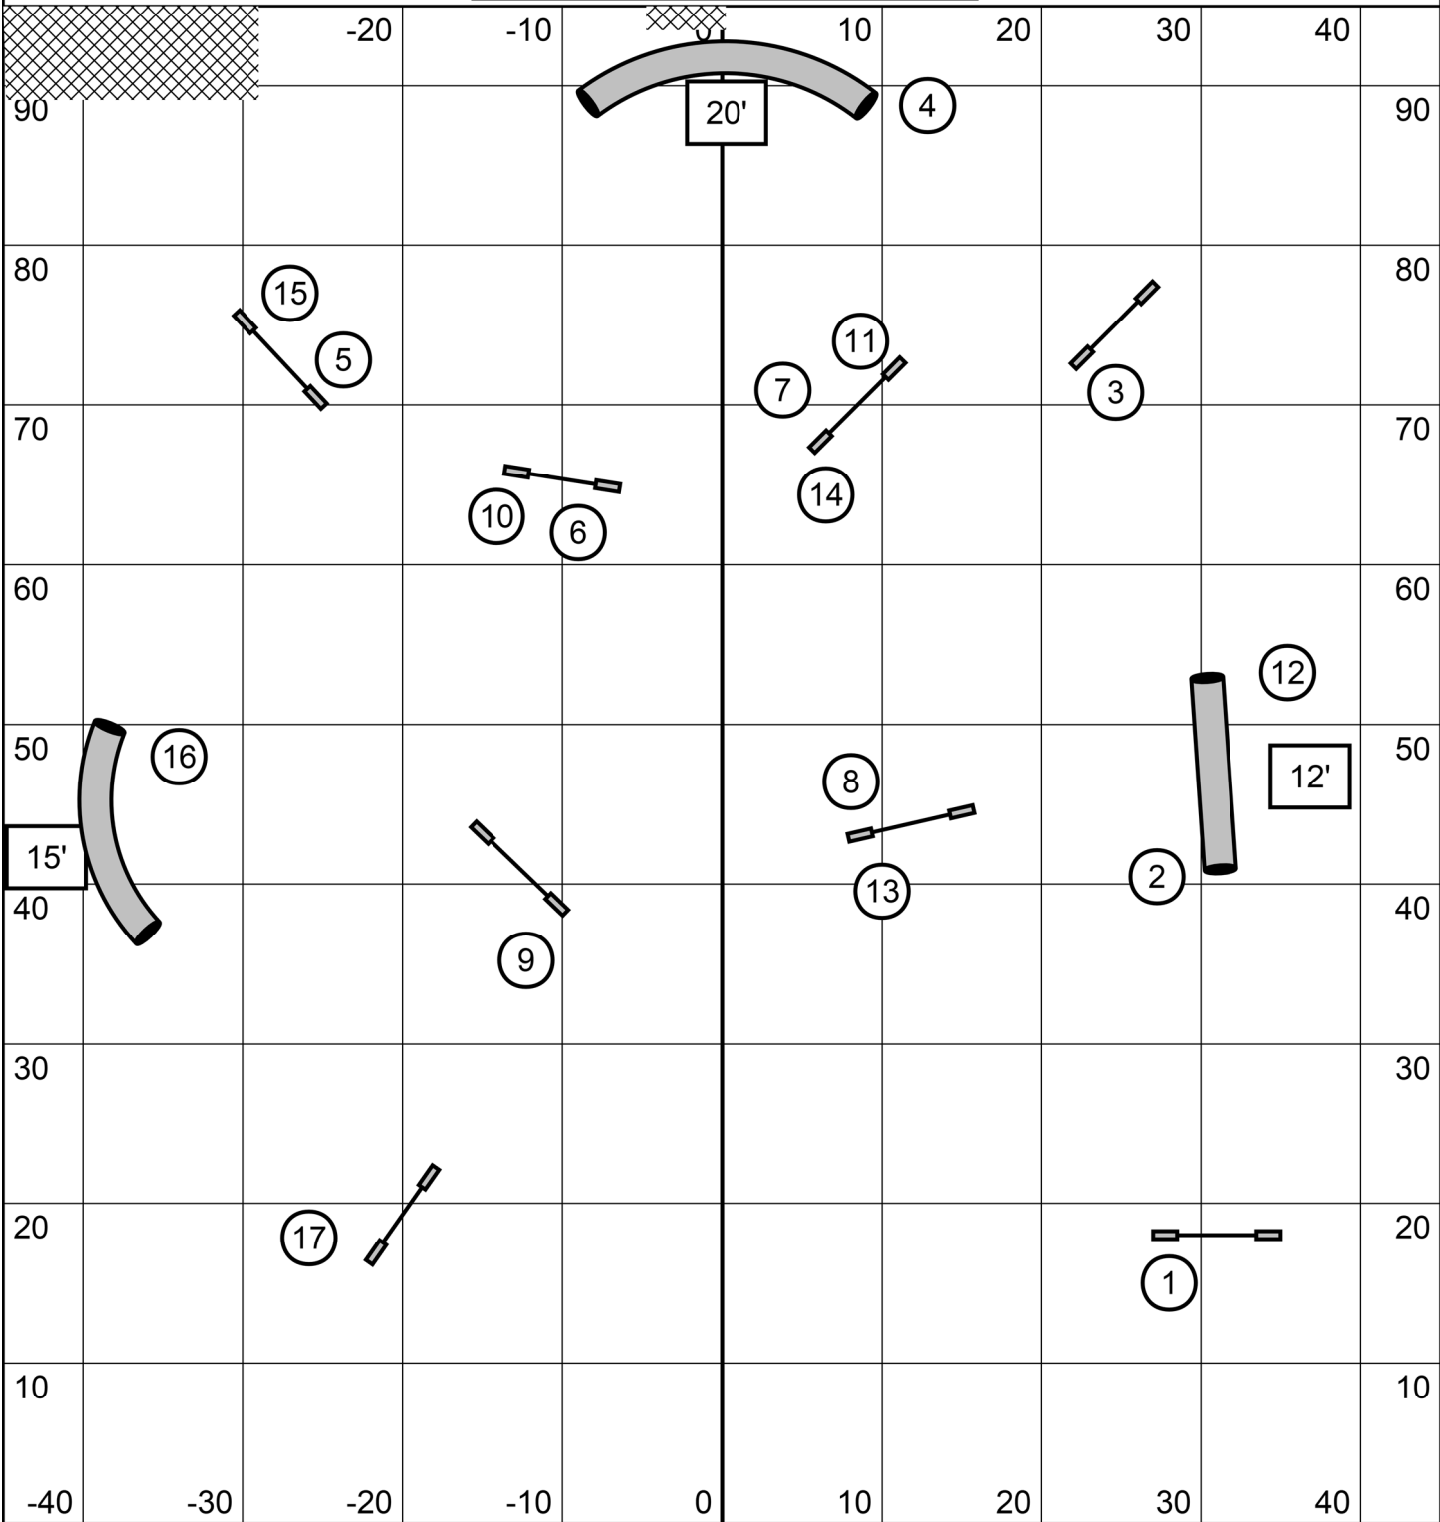

****Map is only an approximation****
Indoors on Turf
Electronic Timing

Flying Dogs Agility
Judge: Mary Ellen Barry
Beginner/Novice Speedstakes 1
July 30, 2023

****Map is only an approximation****
Indoors on Turf
Electronic Timing

Flying Dogs Agility
Judge: Mary Ellen Barry
Beginner/Novice Speedstakes 2
July 30, 2023

#7 combo any order, any direction in opening
 #2, #3 & #5 birectional in closing
 #3 & #5 no refusals in closing unless dog enters/exits tunnel
 or jumps on tunnel with 4 paws
 #2 no refusals in closing unless dog goes under jump or jumps wing
 Finish jump live at all times

8" 12" 16" - 49 seconds
 20" 22" 24" - 48 seconds
 Select 4" 8" 12" - 52 seconds
 Select 16" 20" - 51 seconds

Flying Dogs Agility
 Judge: Mary Ellen Barry
 Beginner/Novice Snooker
 July 30, 2023

****Map is only an approximation****
 Indoors on Turf
 Electronic Timing