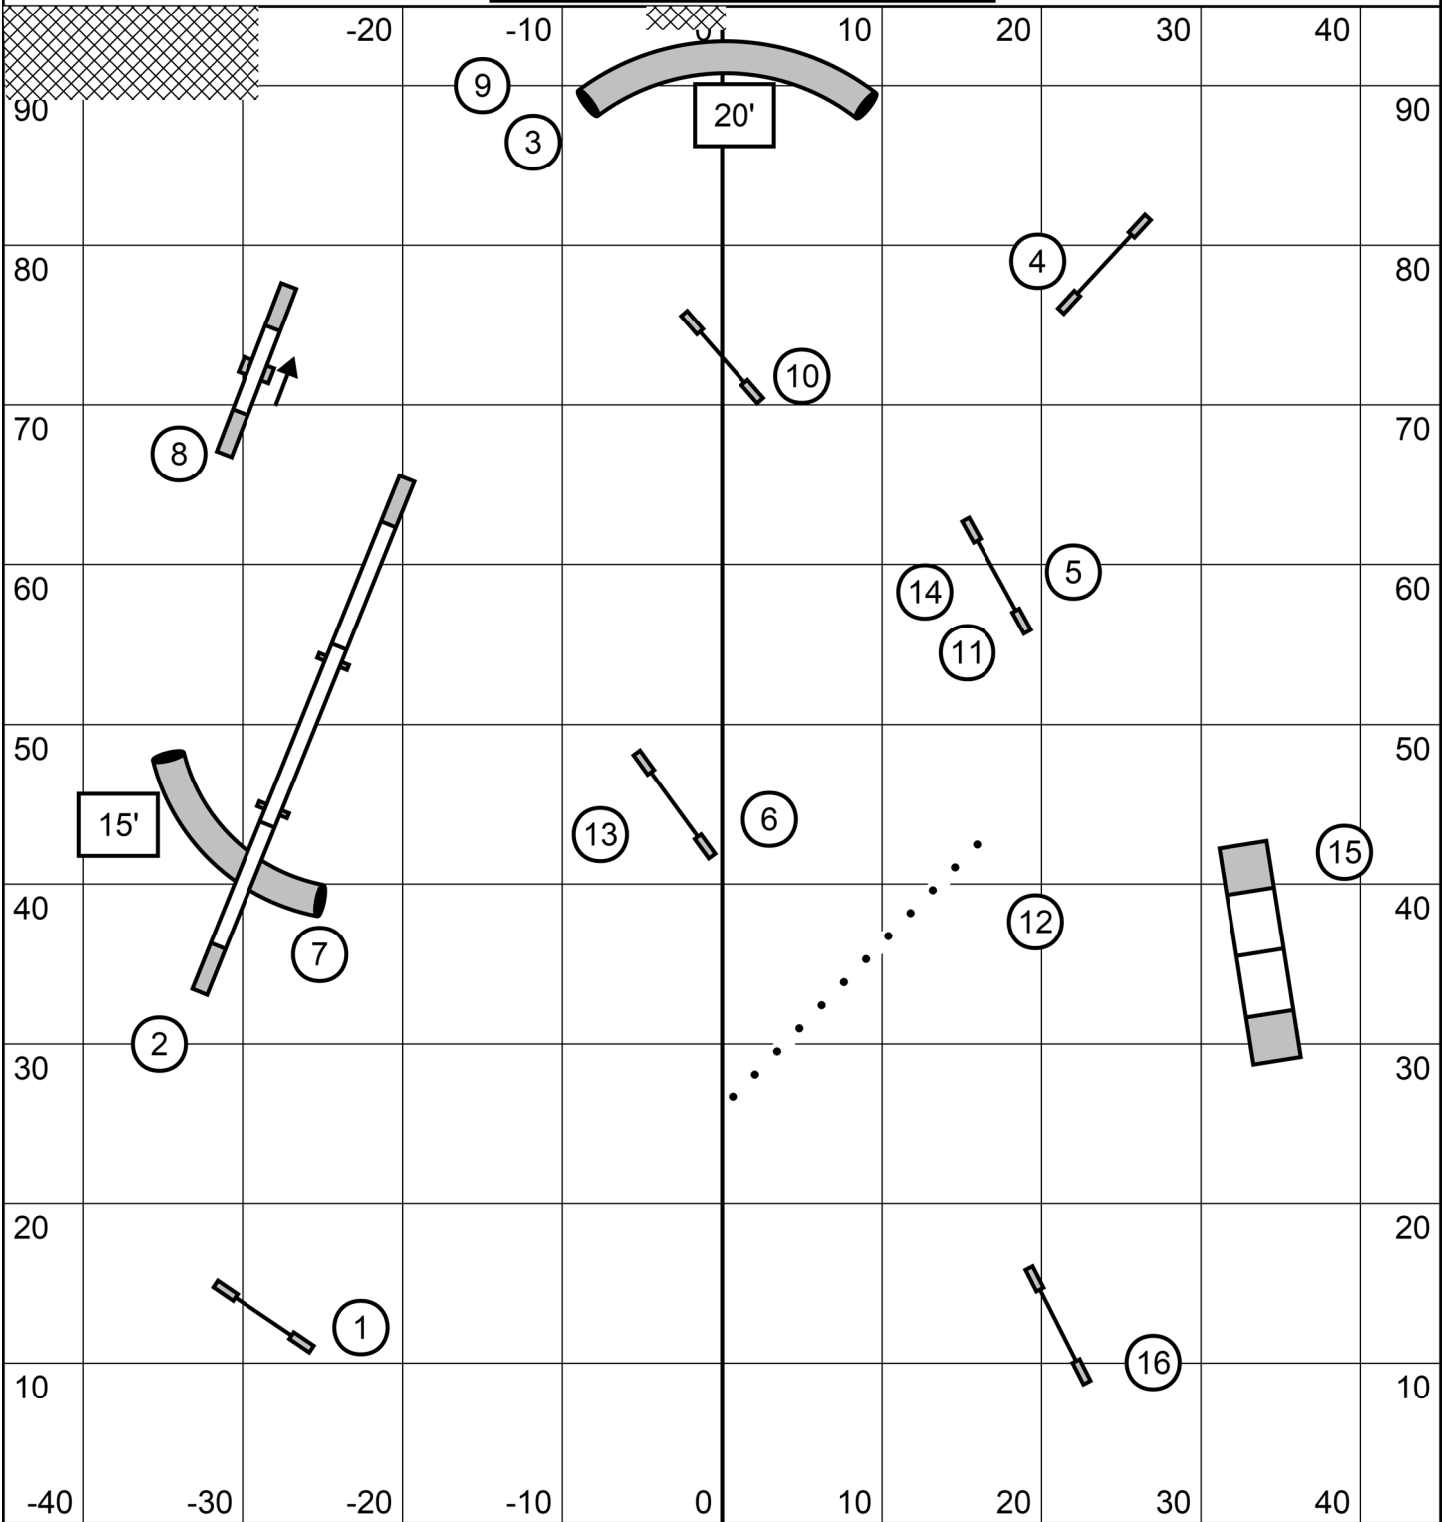

Flying Dogs Agility
Judge: Mary Ellen Barry
Beginner/Novice Speedstakes 2
July 30, 2023

#7 combo any order, any direction in opening
 #2, #3 & #5 birectional in closing
 #3 & #5 no refusals in closing unless dog enters/exits tunnel
 or jumps on tunnel with 4 paws
 #2 no refusals in closing unless dog goes under jump or jumps wing
 Finish jump live at all times

8" 12" 16" - 49 seconds
 20" 22" 24" - 48 seconds
 Select 4" 8" 12" - 52 seconds
 Select 16" 20" - 51 seconds

Flying Dogs Agility
 Judge: Mary Ellen Barry
 Beginner/Novice Snooker
 July 30, 2023

****Map is only an approximation****
 Indoors on Turf
 Electronic Timing

****Map is only an approximation****
Indoors on Turf
Electronic Timing

Flying Dogs Agility
Judge: Mary Ellen Barry
Beginner/Novice Jumping
July 30, 2023

****Map is only an approximation****
Indoors on Turf
Electronic Timing