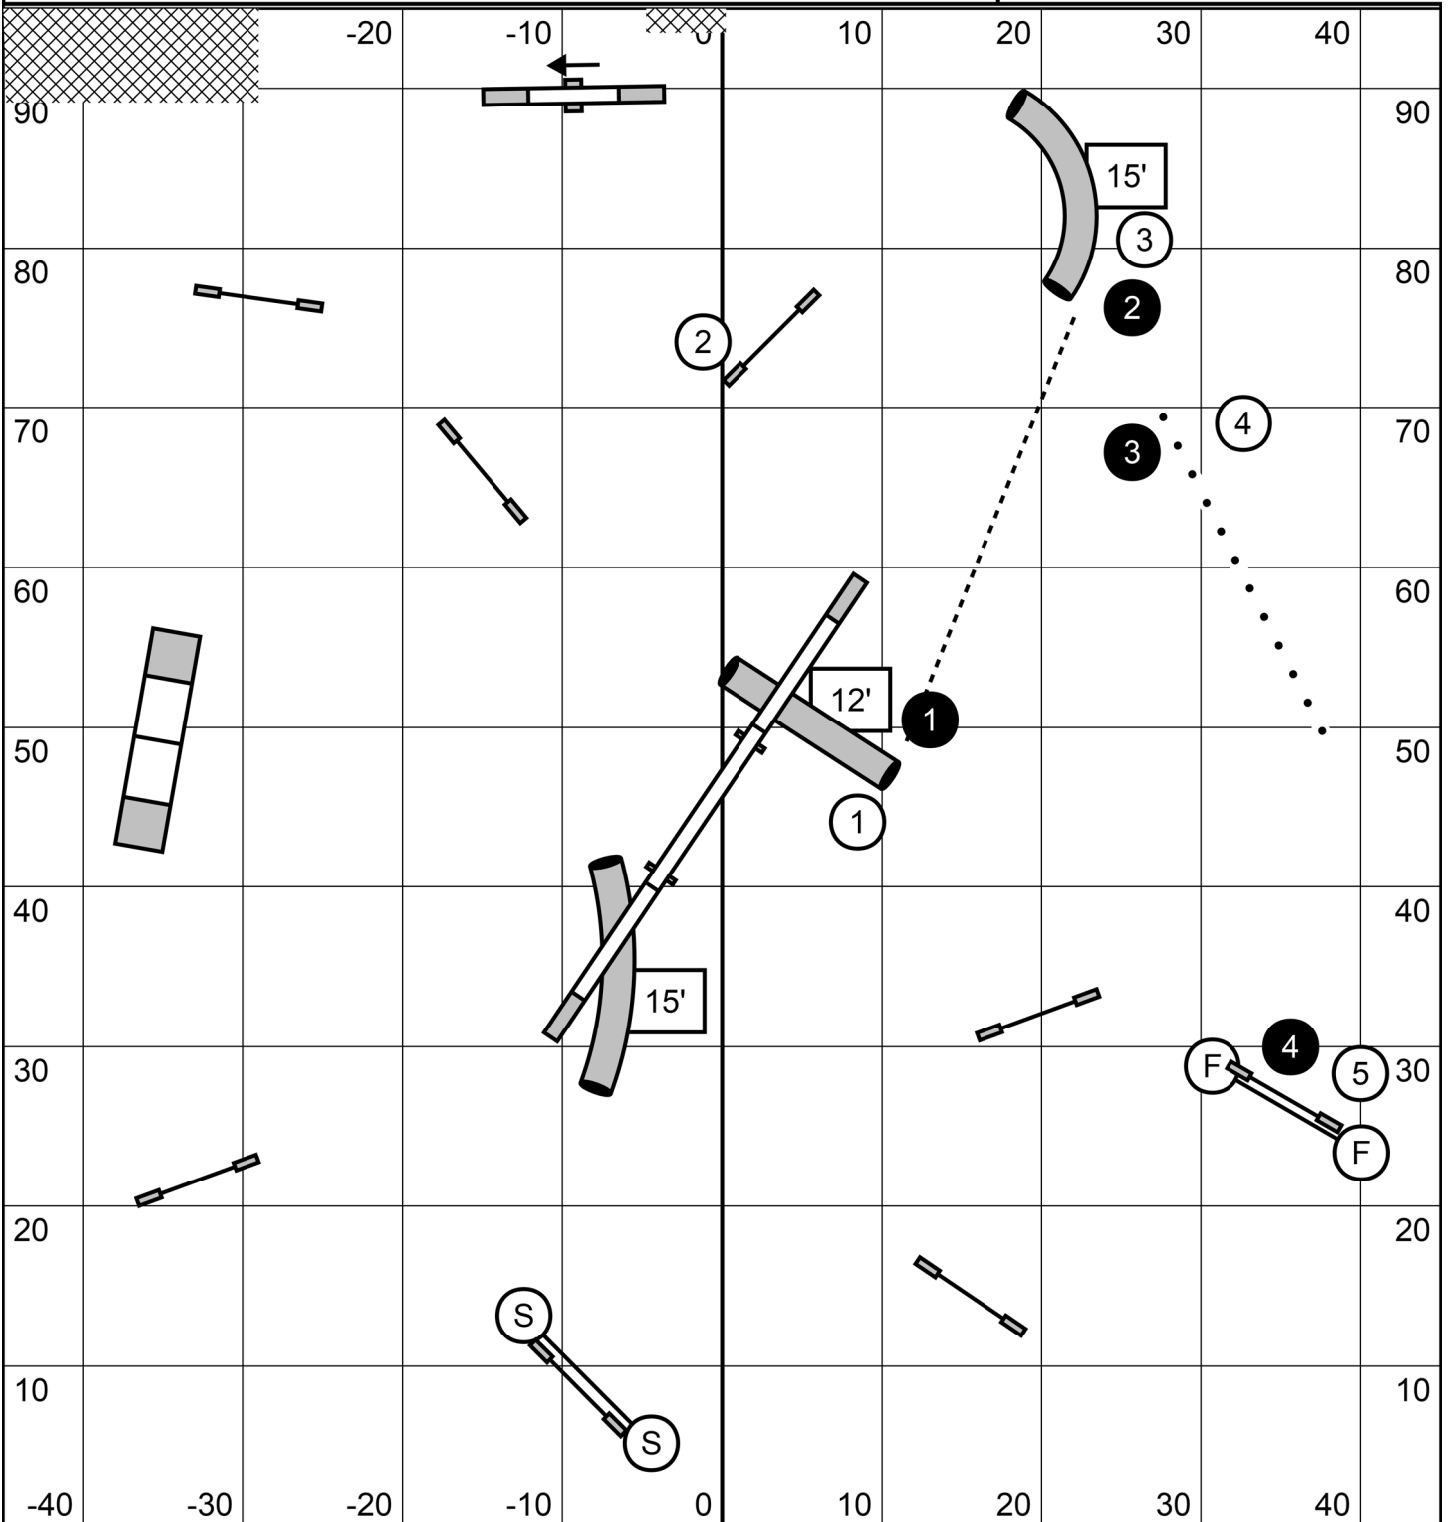

**\*\*Map is only an approximation\*\***  
Indoors on Turf  
Electronic Timing

#8 bidirectional

Flying Dogs Agility  
Judge: Mary Ellen Barry  
Senior/Champ Agility  
July 29, 2023

Gamble #1 1-5 White Circles - 15 points (handler to the right of line)  
 Gamble #2 1-4 Dark Circles - 10 points (handler to the right of line)  
 No contact to contact or back to back contacts  
 No consecutive gamble obstacles in opening  
 Finish jump is not live in opening and is worth 1 pt

30 Second Opening  
 8" 12" 16" - 16 seconds  
 20" 22" 24" - 15 seconds  
 Select 4" 8" 12" - 17 seconds  
 Select 16" 20" - 16 seconds

Flying Dogs Agility  
 Judge: Mary Ellen Barry  
 Senior/Champ Gamblers  
 July 29, 2023

\*\*Map is only an approximation\*\*  
 Indoors on Turf  
 Electronic Timing

**\*\*Map is only an approximation\*\***  
Indoors on Turf  
Electronic Timing

Flying Dogs Agility  
Judge: Mary Ellen Barry  
Senior/Champ Jumping  
July 29, 2023