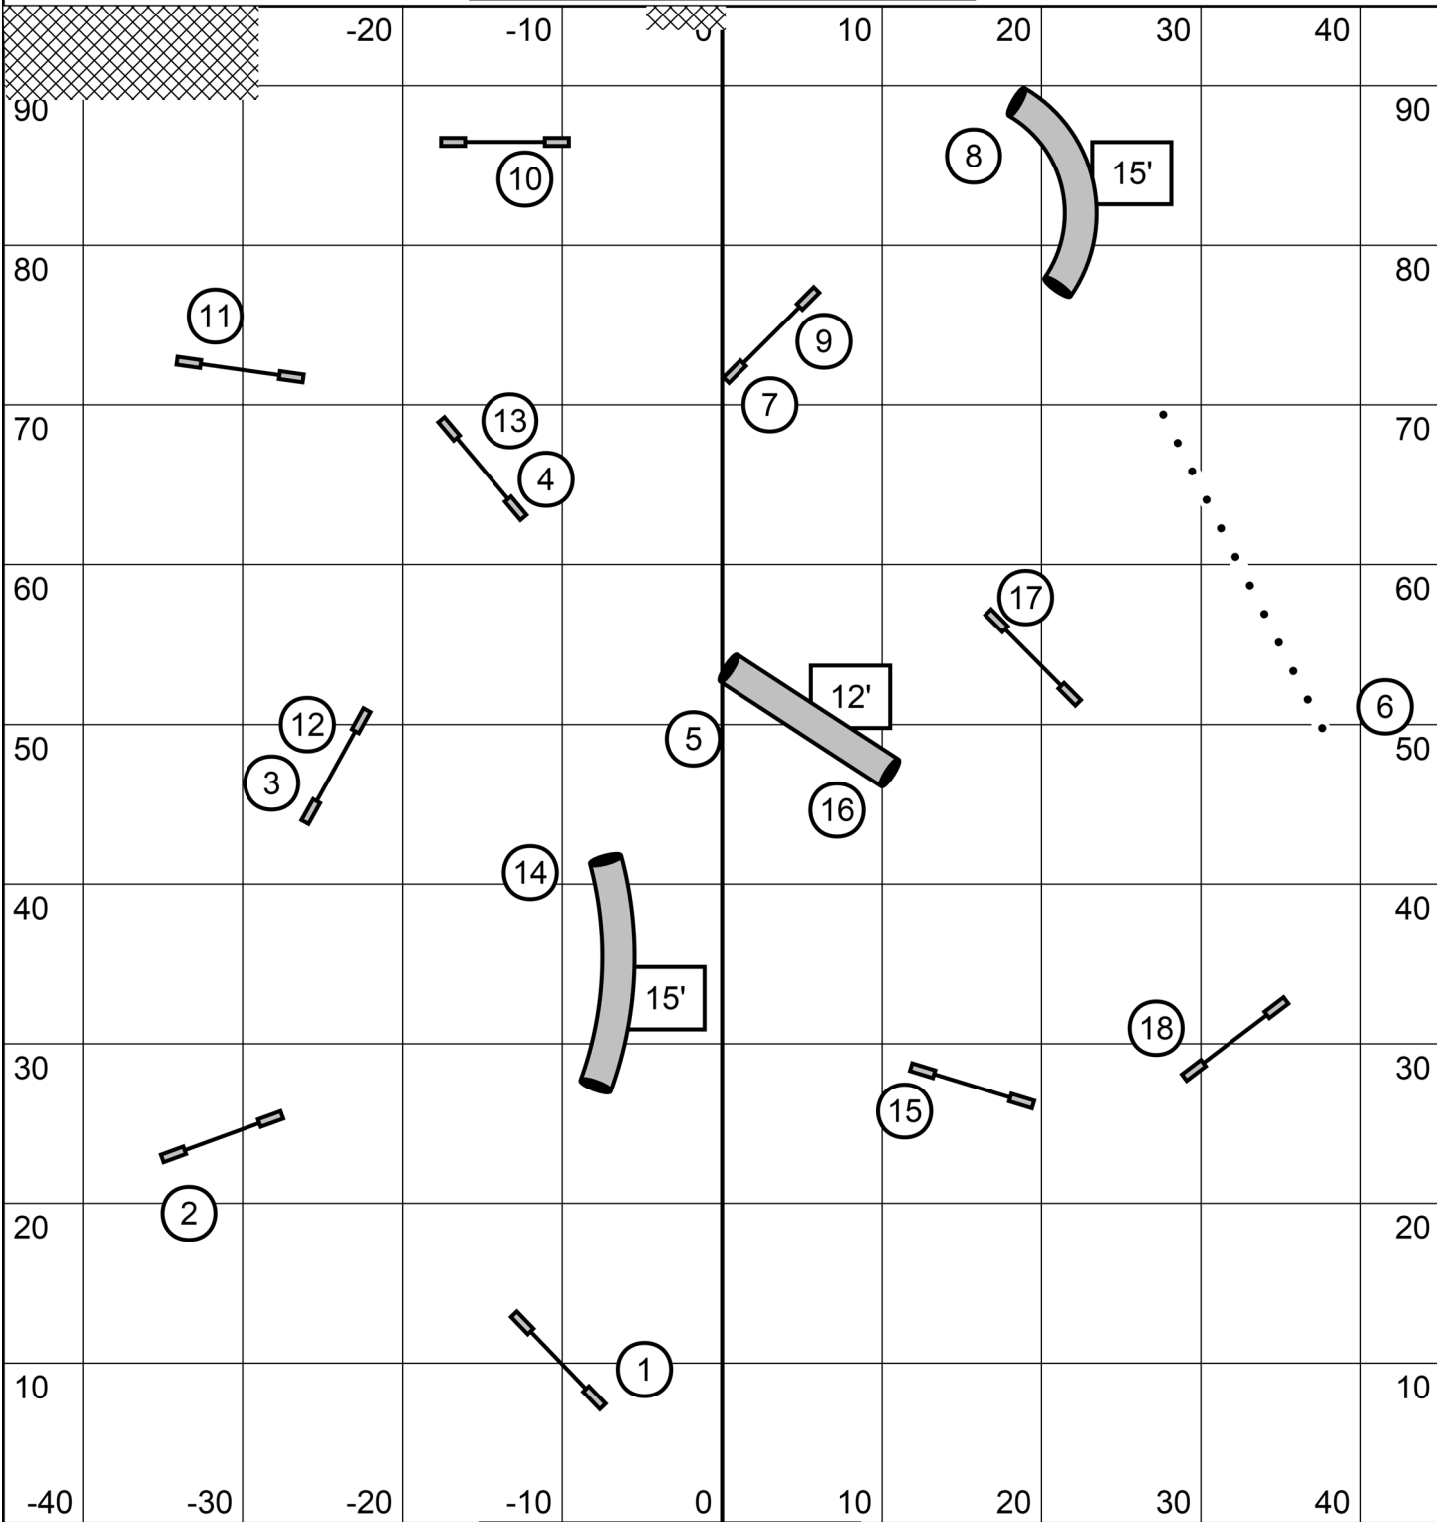

**\*\*Map is only an approximation\*\***  
Indoors on Turf  
Electronic Timing

#8 bidirectional

Flying Dogs Agility  
Judge: Mary Ellen Barry  
Senior/Champ Agility  
July 29, 2023

Gamble #1 1-5 White Circles - 15 points (handler to the right of line)  
 Gamble #2 1-4 Dark Circles - 10 points (handler to the right of line)  
 No contact to contact or back to back contacts  
 No consecutive gamble obstacles in opening  
 Finish jump is not live in opening and is worth 1 pt

30 Second Opening  
 8" 12" 16" - 16 seconds  
 20" 22" 24" - 15 seconds  
 Select 4" 8" 12" - 17 seconds  
 Select 16" 20" - 16 seconds

Flying Dogs Agility  
 Judge: Mary Ellen Barry  
 Senior/Champ Gamblers  
 July 29, 2023

\*\*Map is only an approximation\*\*  
 Indoors on Turf  
 Electronic Timing

**\*\*Map is only an approximation\*\***  
Indoors on Turf  
Electronic Timing

Flying Dogs Agility  
Judge: Mary Ellen Barry  
Senior/Champ Jumping  
July 29, 2023