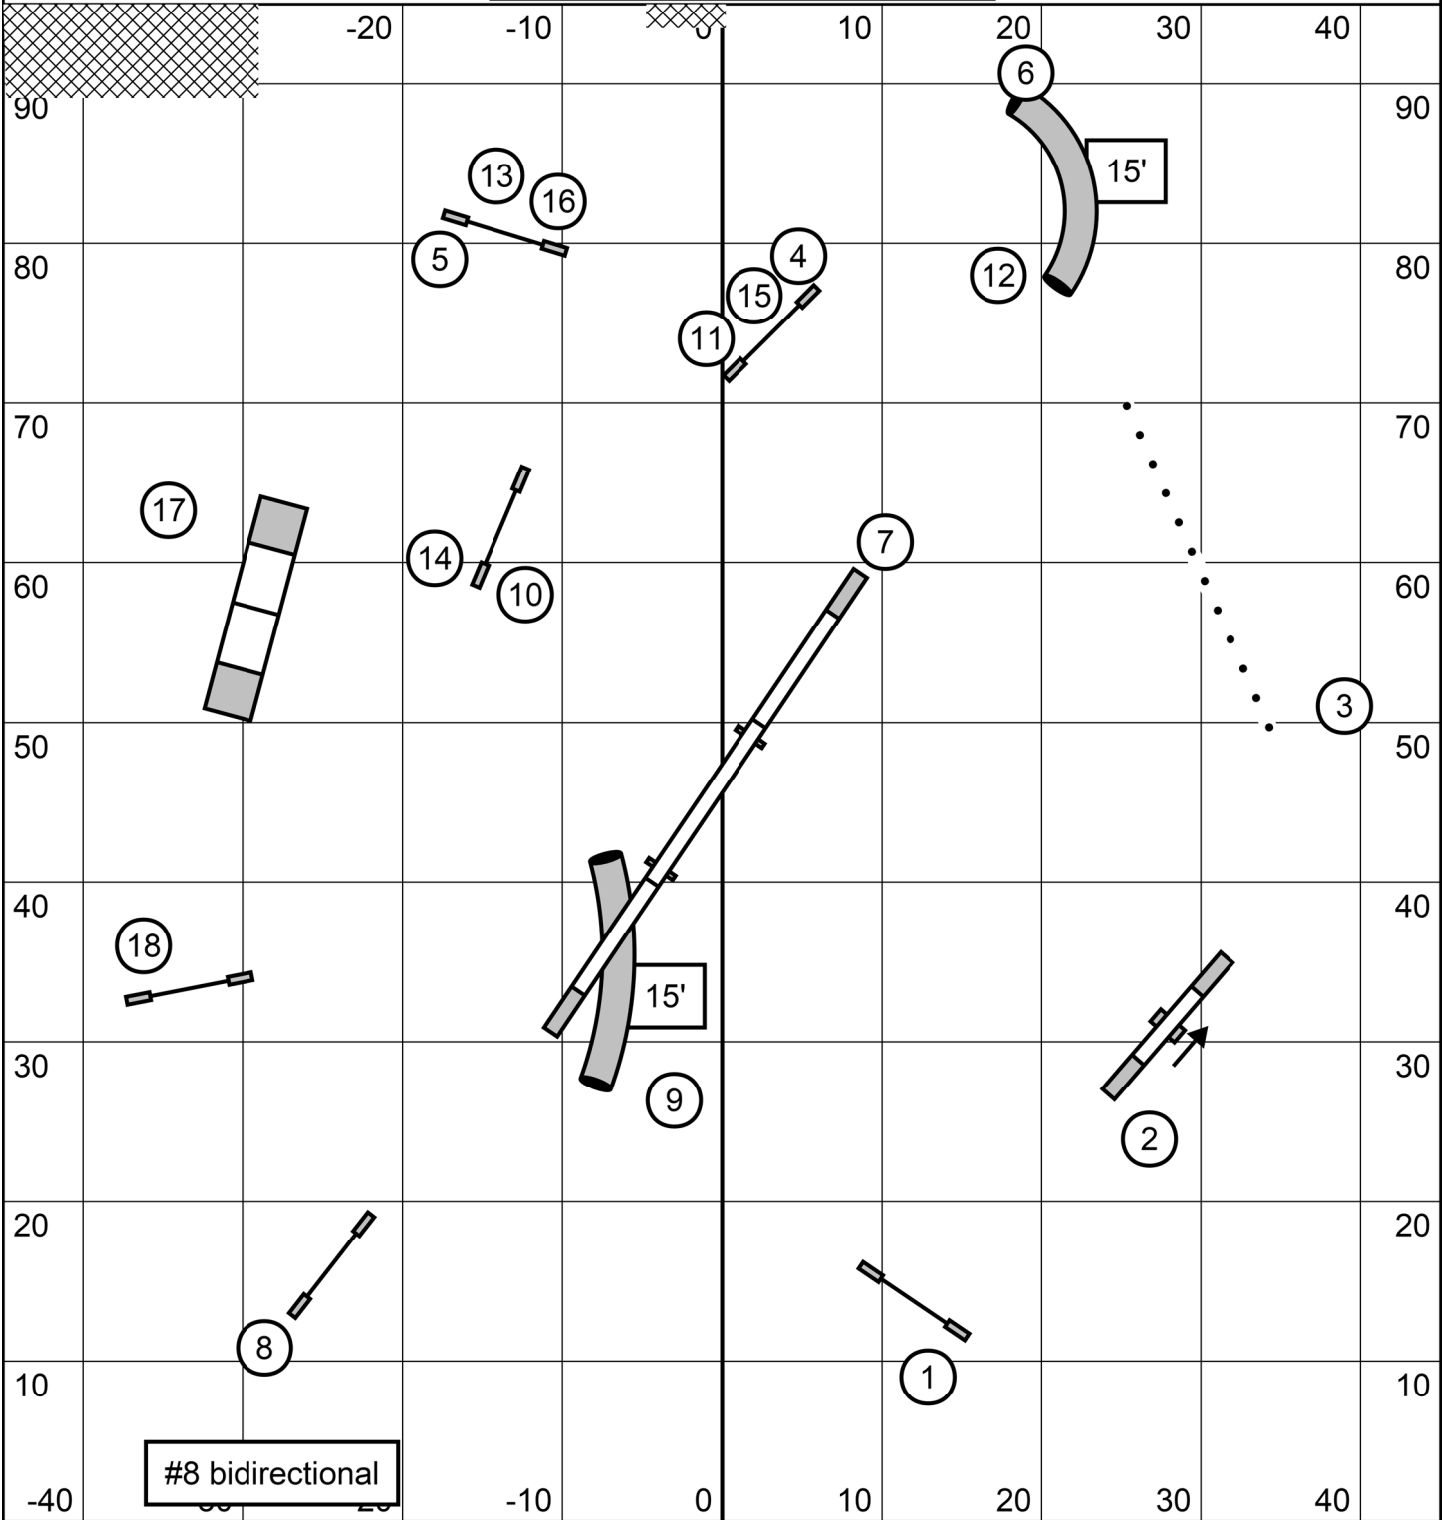

**\*\*Map is only an approximation\*\***  
Indoors on Turf  
Electronic Timing

#8 bidirectional

Flying Dogs Agility  
Judge: Mary Ellen Barry  
Senior/Champ Agility  
July 29, 2023

Gamble #1 1-5 White Circles - 15 points (handler to the right of line)  
 Gamble #2 1-4 Dark Circles - 10 points (handler to the right of line)  
 No contact to contact or back to back contacts  
 No consecutive gamble obstacles in opening  
 Finish jump is not live in opening and is worth 1 pt

30 Second Opening  
 8" 12" 16" - 16 seconds  
 20" 22" 24" - 15 seconds  
 Select 4" 8" 12" - 17 seconds  
 Select 16" 20" - 16 seconds

Flying Dogs Agility  
 Judge: Mary Ellen Barry  
 Senior/Champ Gamblers  
 July 29, 2023

\*\*Map is only an approximation\*\*  
 Indoors on Turf  
 Electronic Timing

**\*\*Map is only an approximation\*\***  
Indoors on Turf  
Electronic Timing

Flying Dogs Agility  
Judge: Mary Ellen Barry  
Senior/Champ Jumping  
July 29, 2023