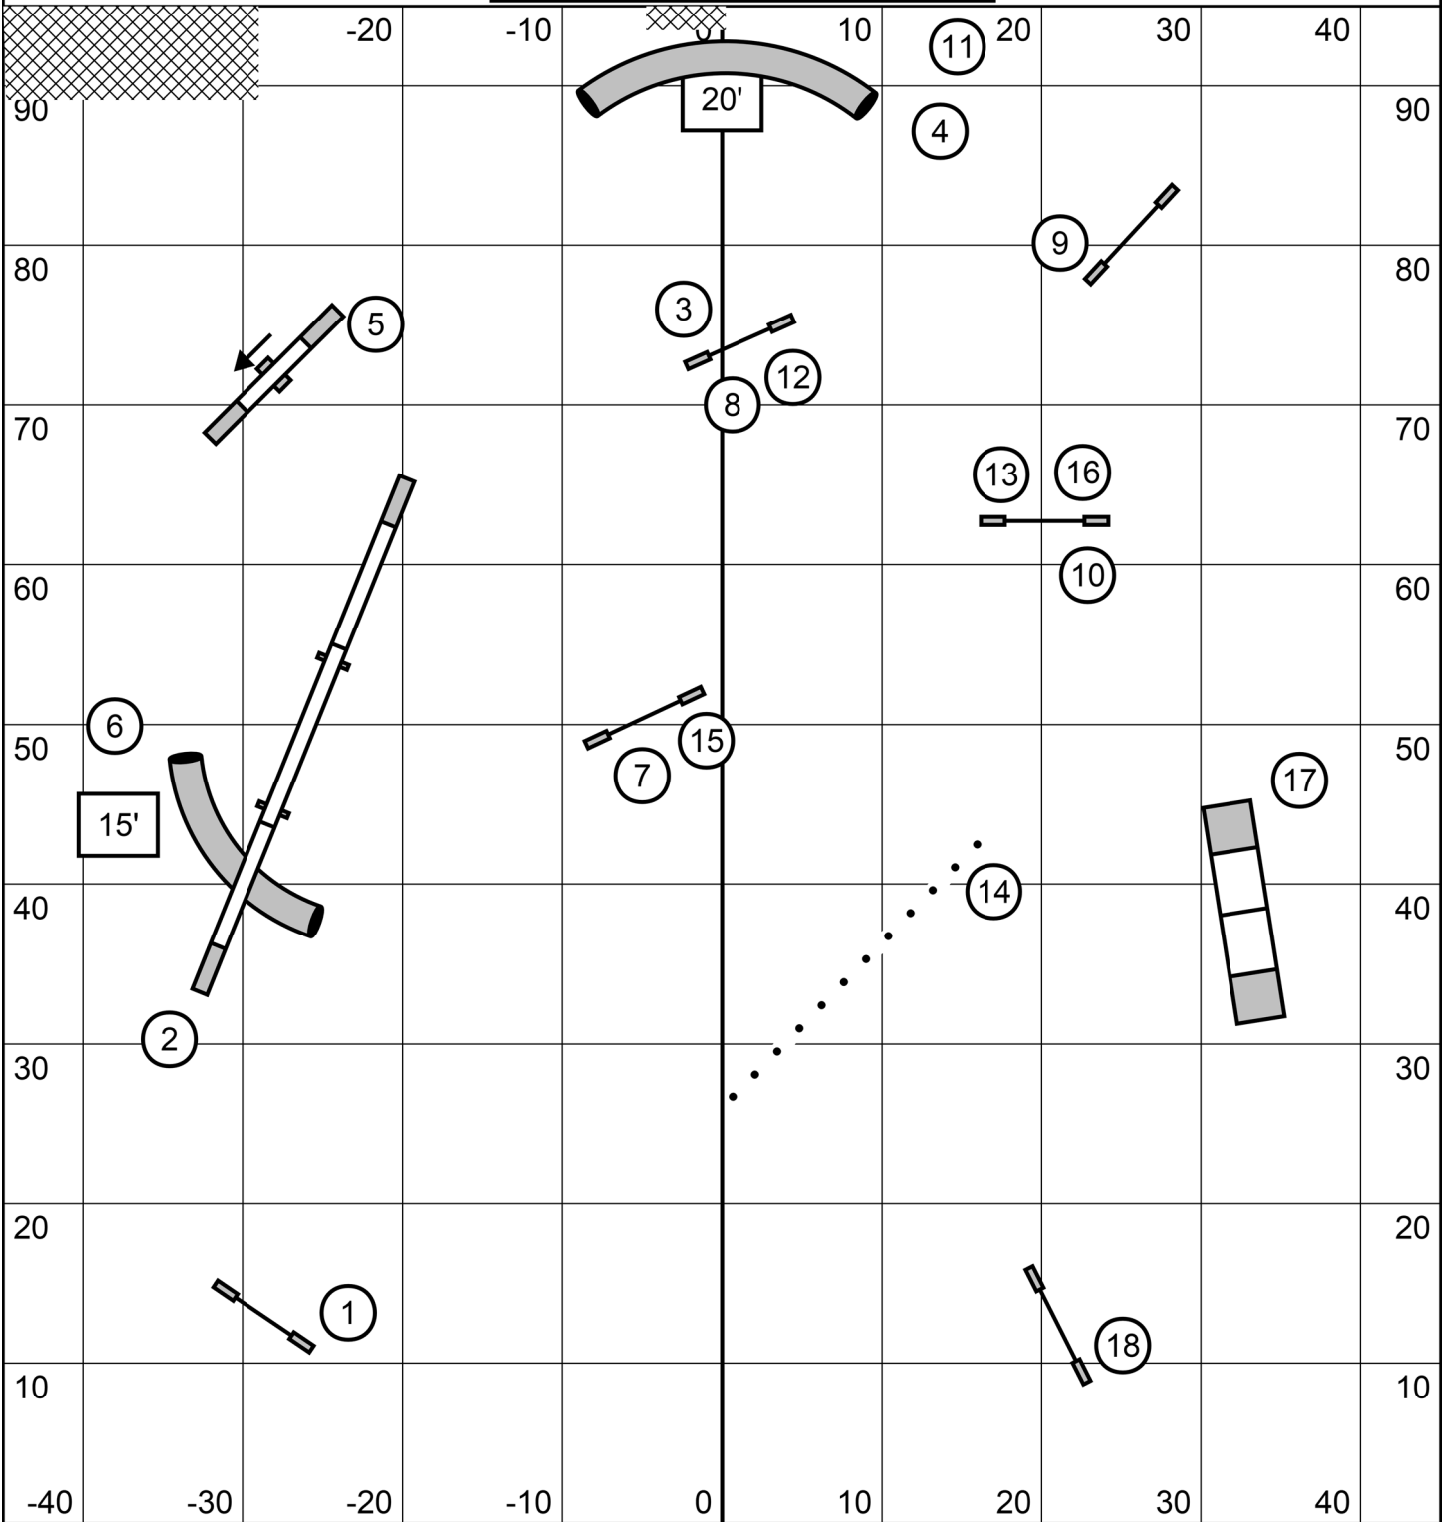

Map is only an approximation
Indoors on Turf
Electronic Timing

Flying Dogs Agility
Judge: Mary Ellen Barry
Senior/Champ Agility
July 30, 2023