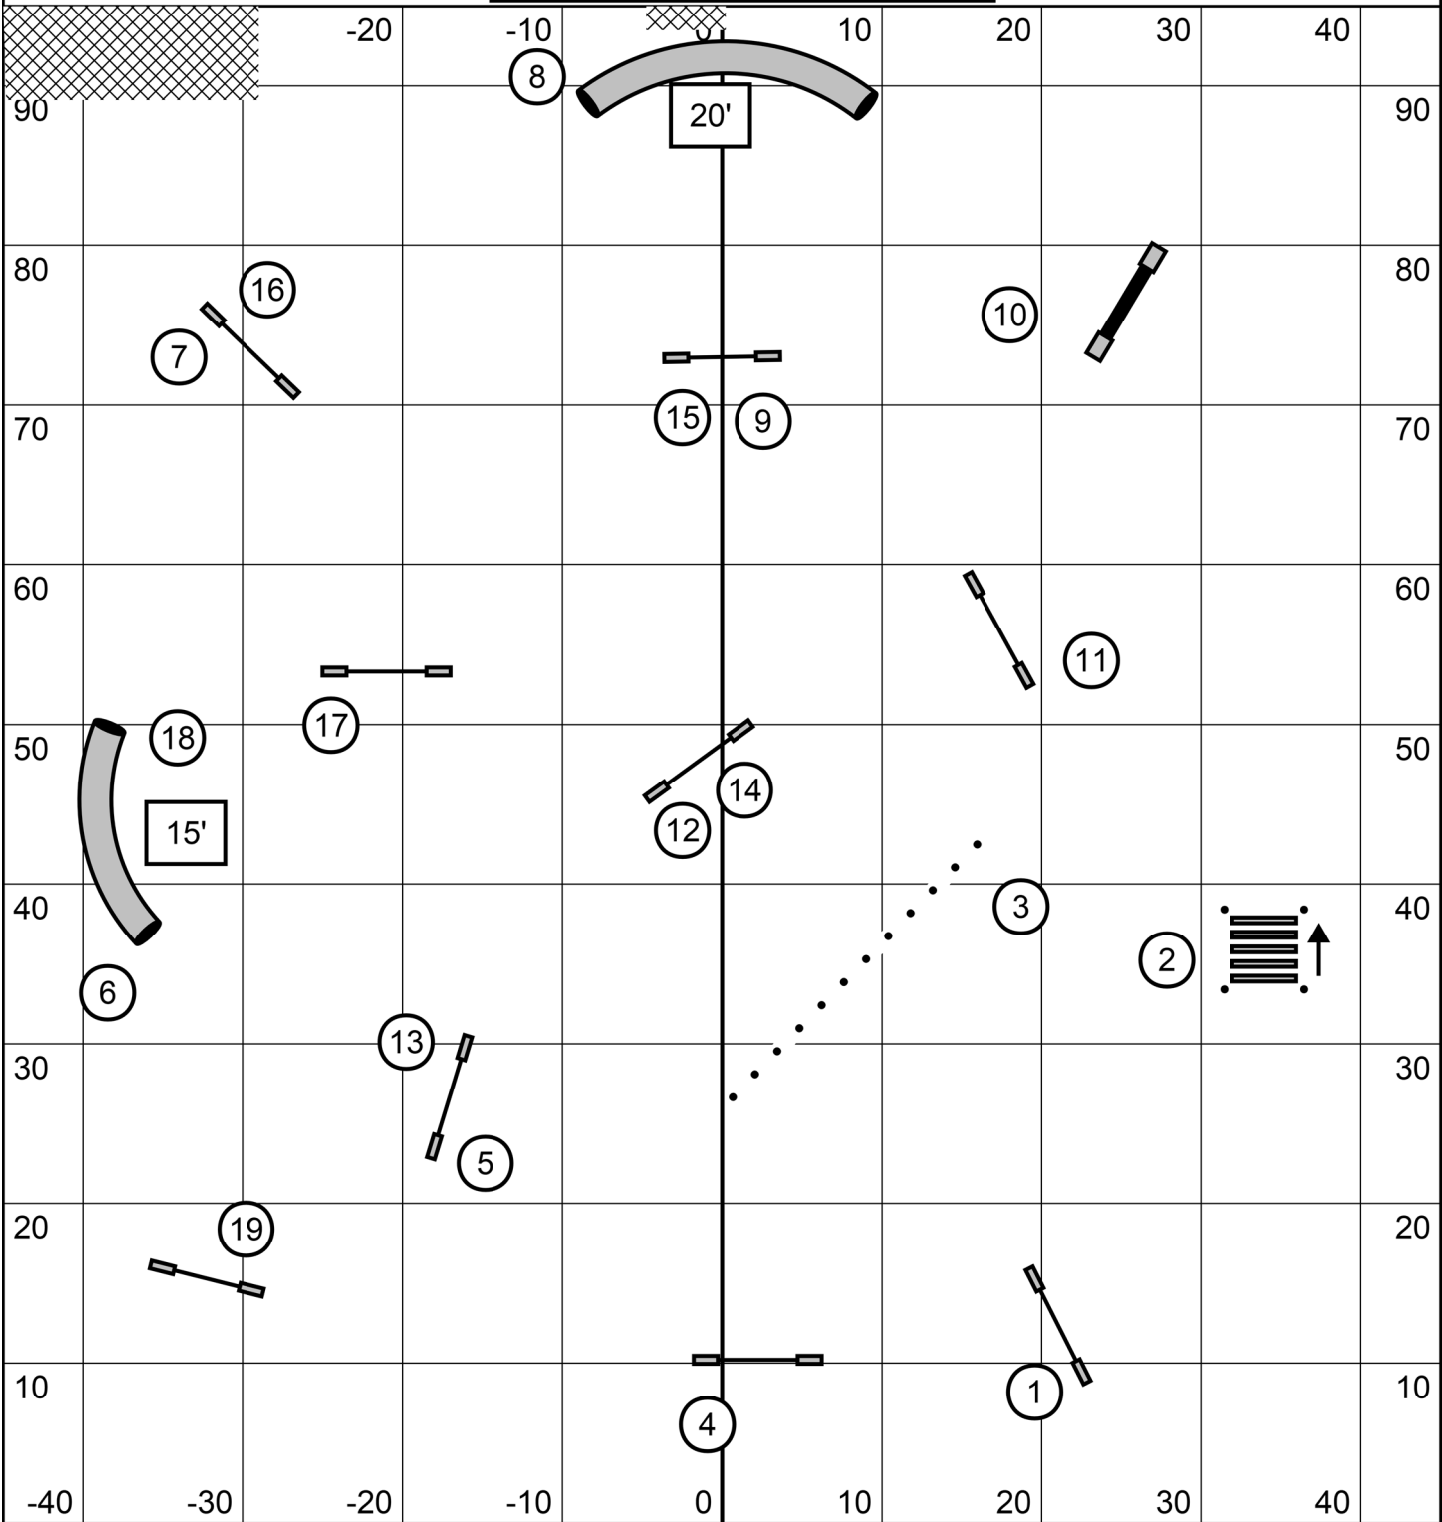

Map is only an approximation
Indoors on Turf
Electronic Timing

Flying Dogs Agility
Judge: Mary Ellen Barry
Senior/Champ Jumping
July 30, 2023