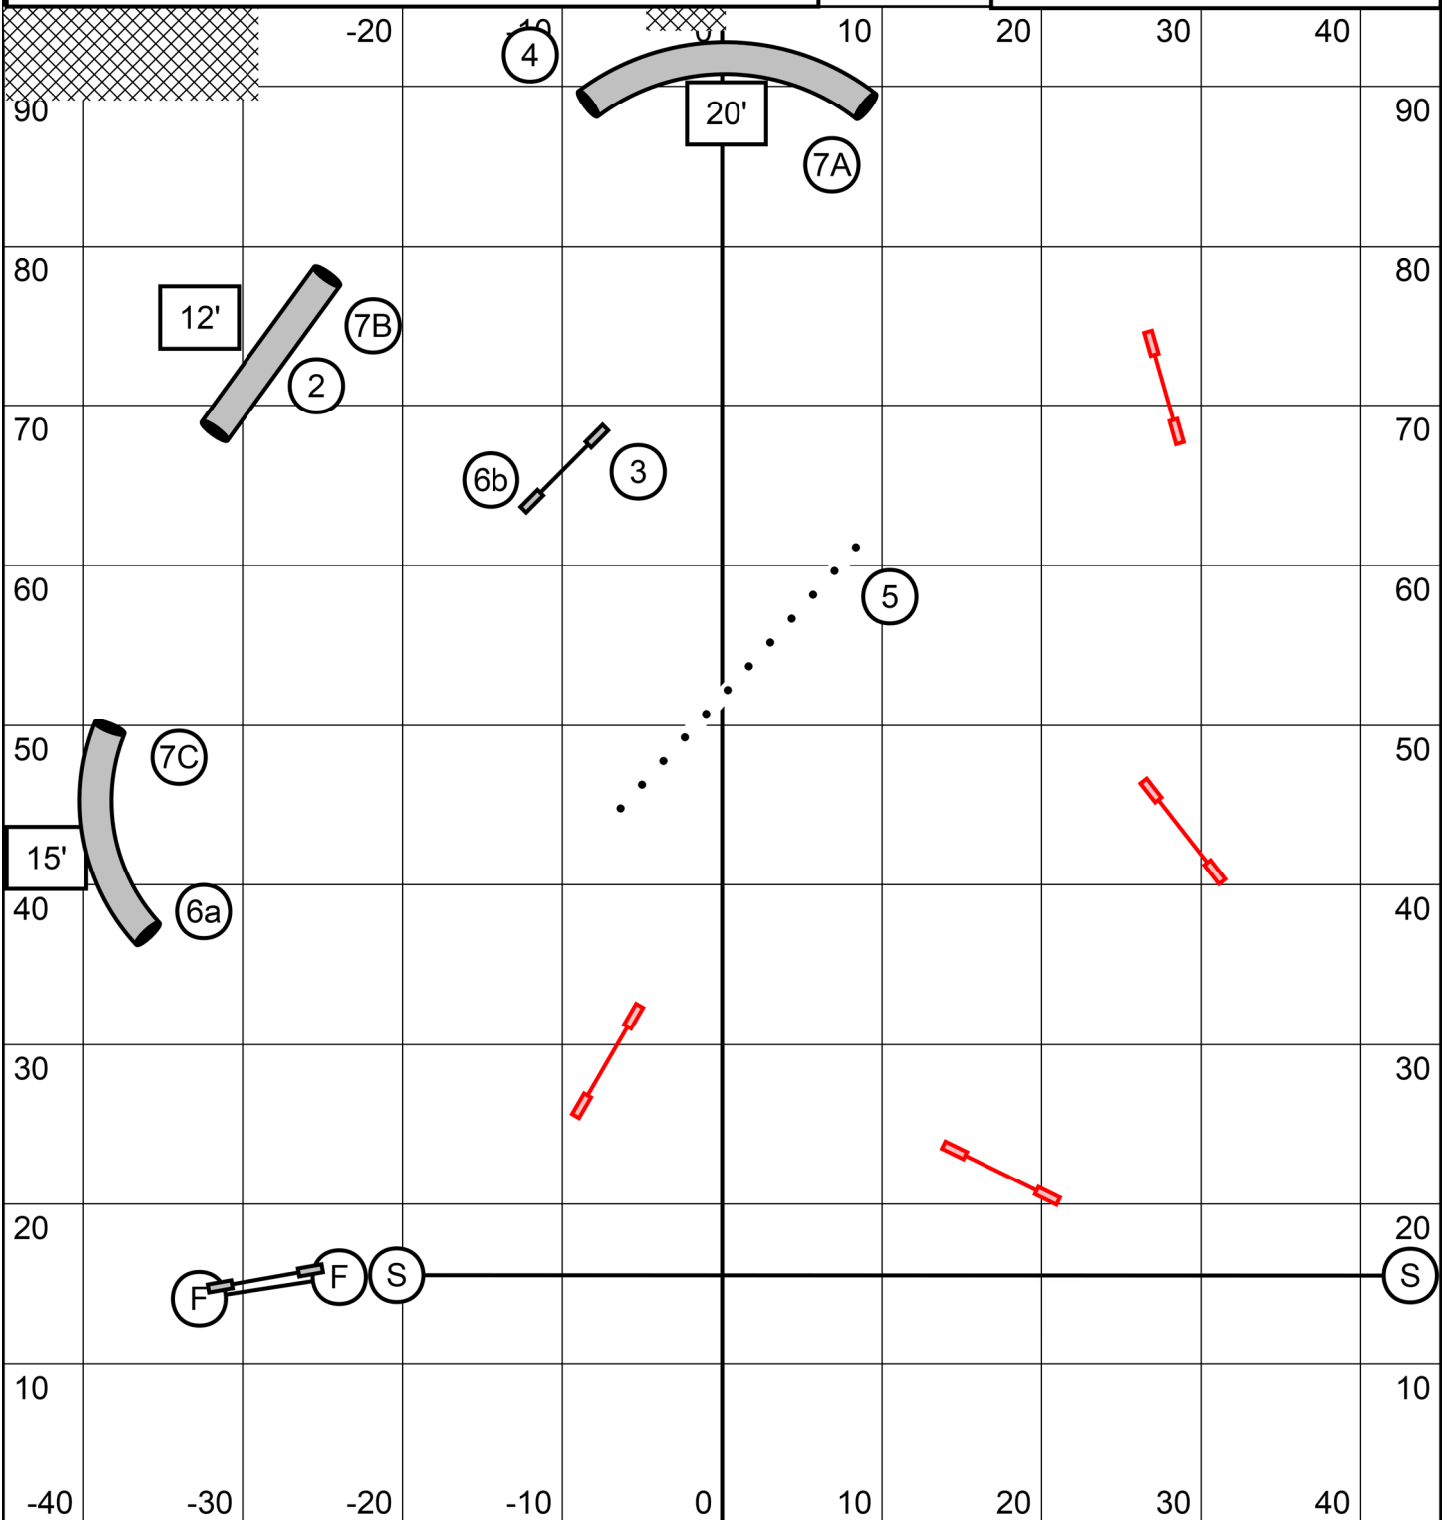

****Map is only an approximation****
Indoors on Turf
Electronic Timing

Flying Dogs Agility
Judge: Mary Ellen Barry
Senior/Champ Speedstakes 1
July 30, 2023

****Map is only an approximation****
Indoors on Turf
Electronic Timing

Flying Dogs Agility
Judge: Mary Ellen Barry
Senior/Champ Speedstakes 2
July 30, 2023

#6 combo any order, any direction in opening
 #2 birectional in closing
 #2 no refusals in closing unless dog enters/exits tunnel
 or jumps on tunnel with 4 paws
 Finish jump live at all times

8" 12" 16" - 47 seconds
 20" 22" 24" - 46 seconds
 Select 4" 8" 12" - 50 seconds
 Select 16" 20" - 49 seconds

Flying Dogs Agility
 Judge: Mary Ellen Barry
 Senior/Champ Snooker
 July 30, 2023

Map is only an approximation
 Indoors on Turf
 Electronic Timing