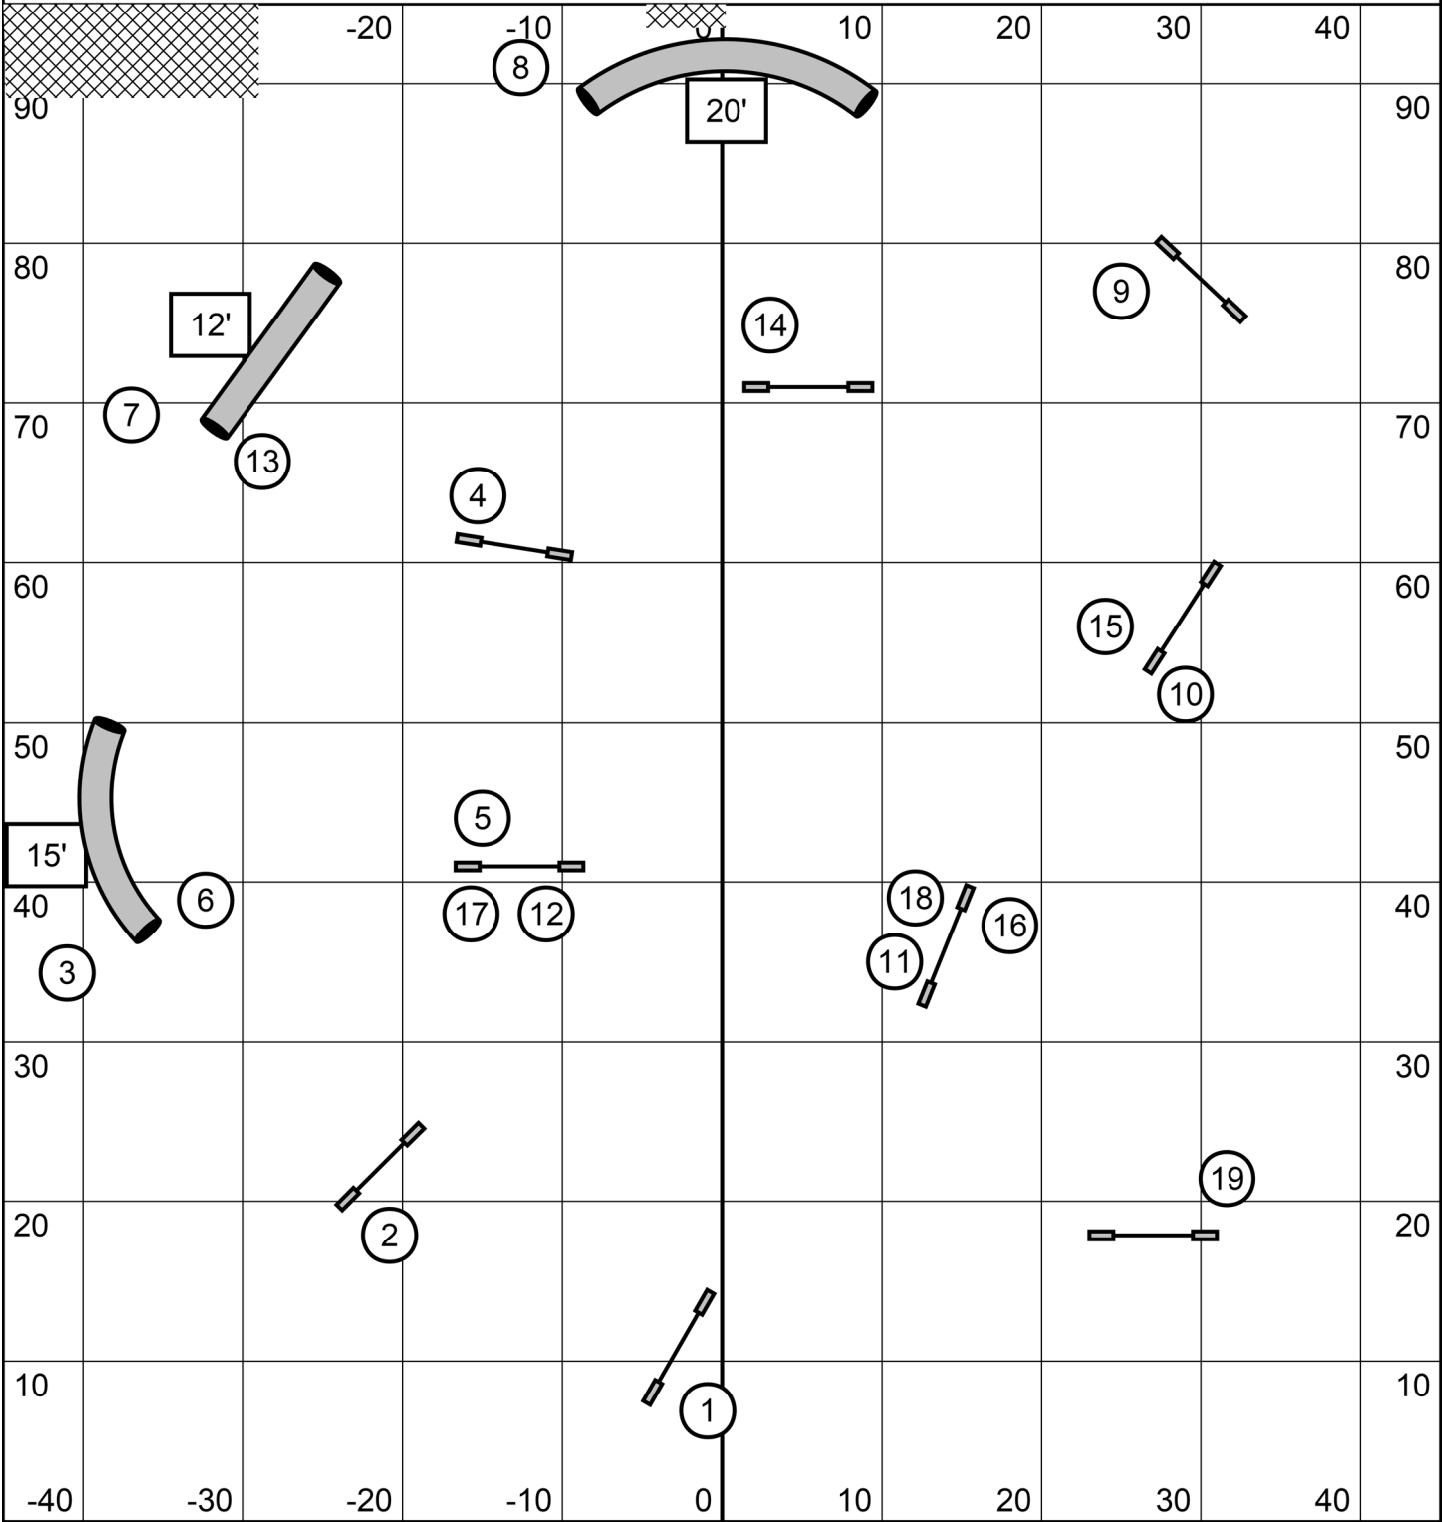

****Map is only an approximation****
Indoors on Turf
Electronic Timing

Flying Dogs Agility
Judge: Mary Ellen Barry
Senior/Champ Speedstakes 1
July 30, 2023

****Map is only an approximation****
Indoors on Turf
Electronic Timing

Flying Dogs Agility
Judge: Mary Ellen Barry
Senior/Champ Speedstakes 2
July 30, 2023

#6 combo any order, any direction in opening
 #2 birectional in closing
 #2 no refusals in closing unless dog enters/exits tunnel
 or jumps on tunnel with 4 paws
 Finish jump live at all times

8" 12" 16" - 47 seconds
 20" 22" 24" - 46 seconds
 Select 4" 8" 12" - 50 seconds
 Select 16" 20" - 49 seconds

Flying Dogs Agility
 Judge: Mary Ellen Barry
 Senior/Champ Snooker
 July 30, 2023

Map is only an approximation
 Indoors on Turf
 Electronic Timing