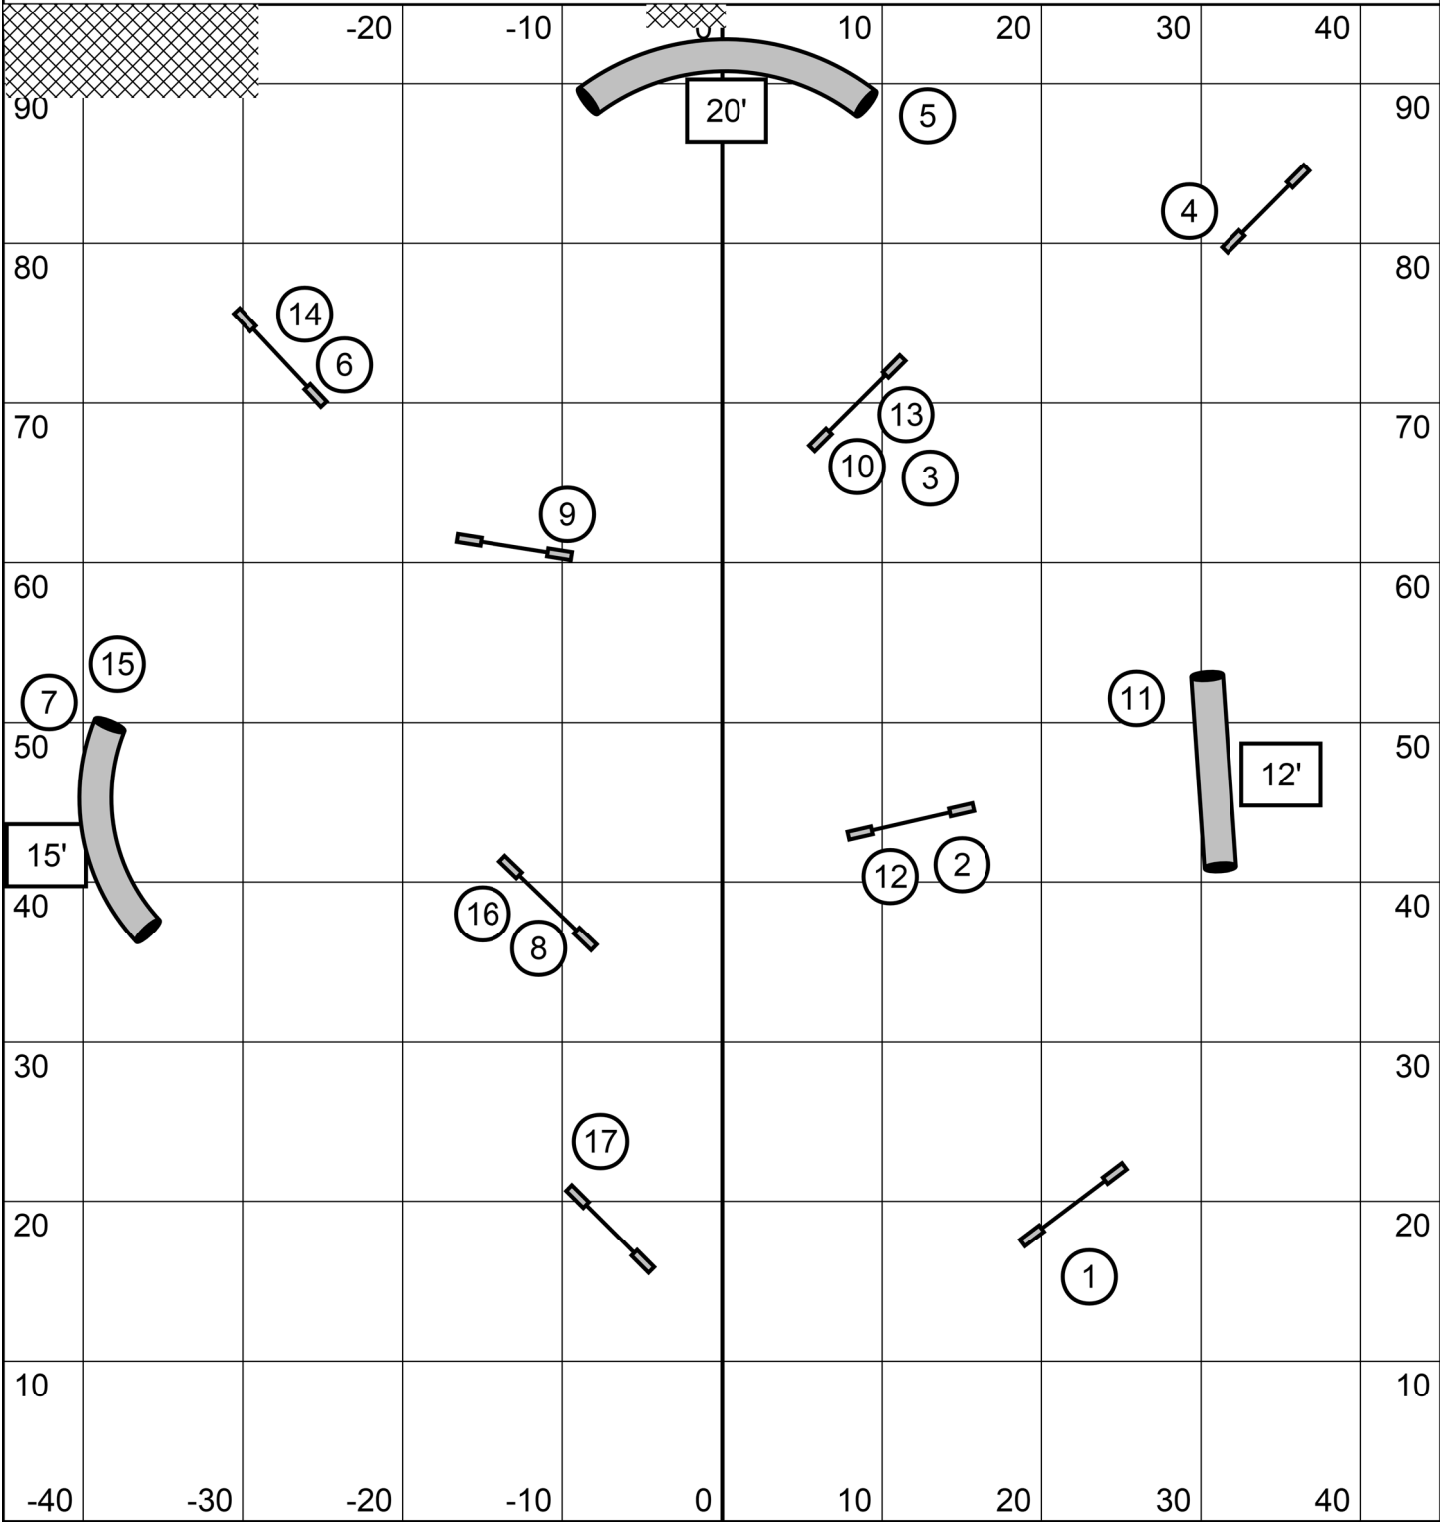

****Map is only an approximation****
Indoors on Turf
Electronic Timing

Flying Dogs Agility
Judge: Mary Ellen Barry
Senior/Champ Speedstakes 1
July 30, 2023

****Map is only an approximation****
Indoors on Turf
Electronic Timing

Flying Dogs Agility
Judge: Mary Ellen Barry
Senior/Champ Speedstakes 2
July 30, 2023

#6 combo any order, any direction in opening
 #2 birectional in closing
 #2 no refusals in closing unless dog enters/exits tunnel
 or jumps on tunnel with 4 paws
 Finish jump live at all times

8" 12" 16" - 47 seconds
 20" 22" 24" - 46 seconds
 Select 4" 8" 12" - 50 seconds
 Select 16" 20" - 49 seconds

Flying Dogs Agility
 Judge: Mary Ellen Barry
 Senior/Champ Snooker
 July 30, 2023

Map is only an approximation
 Indoors on Turf
 Electronic Timing