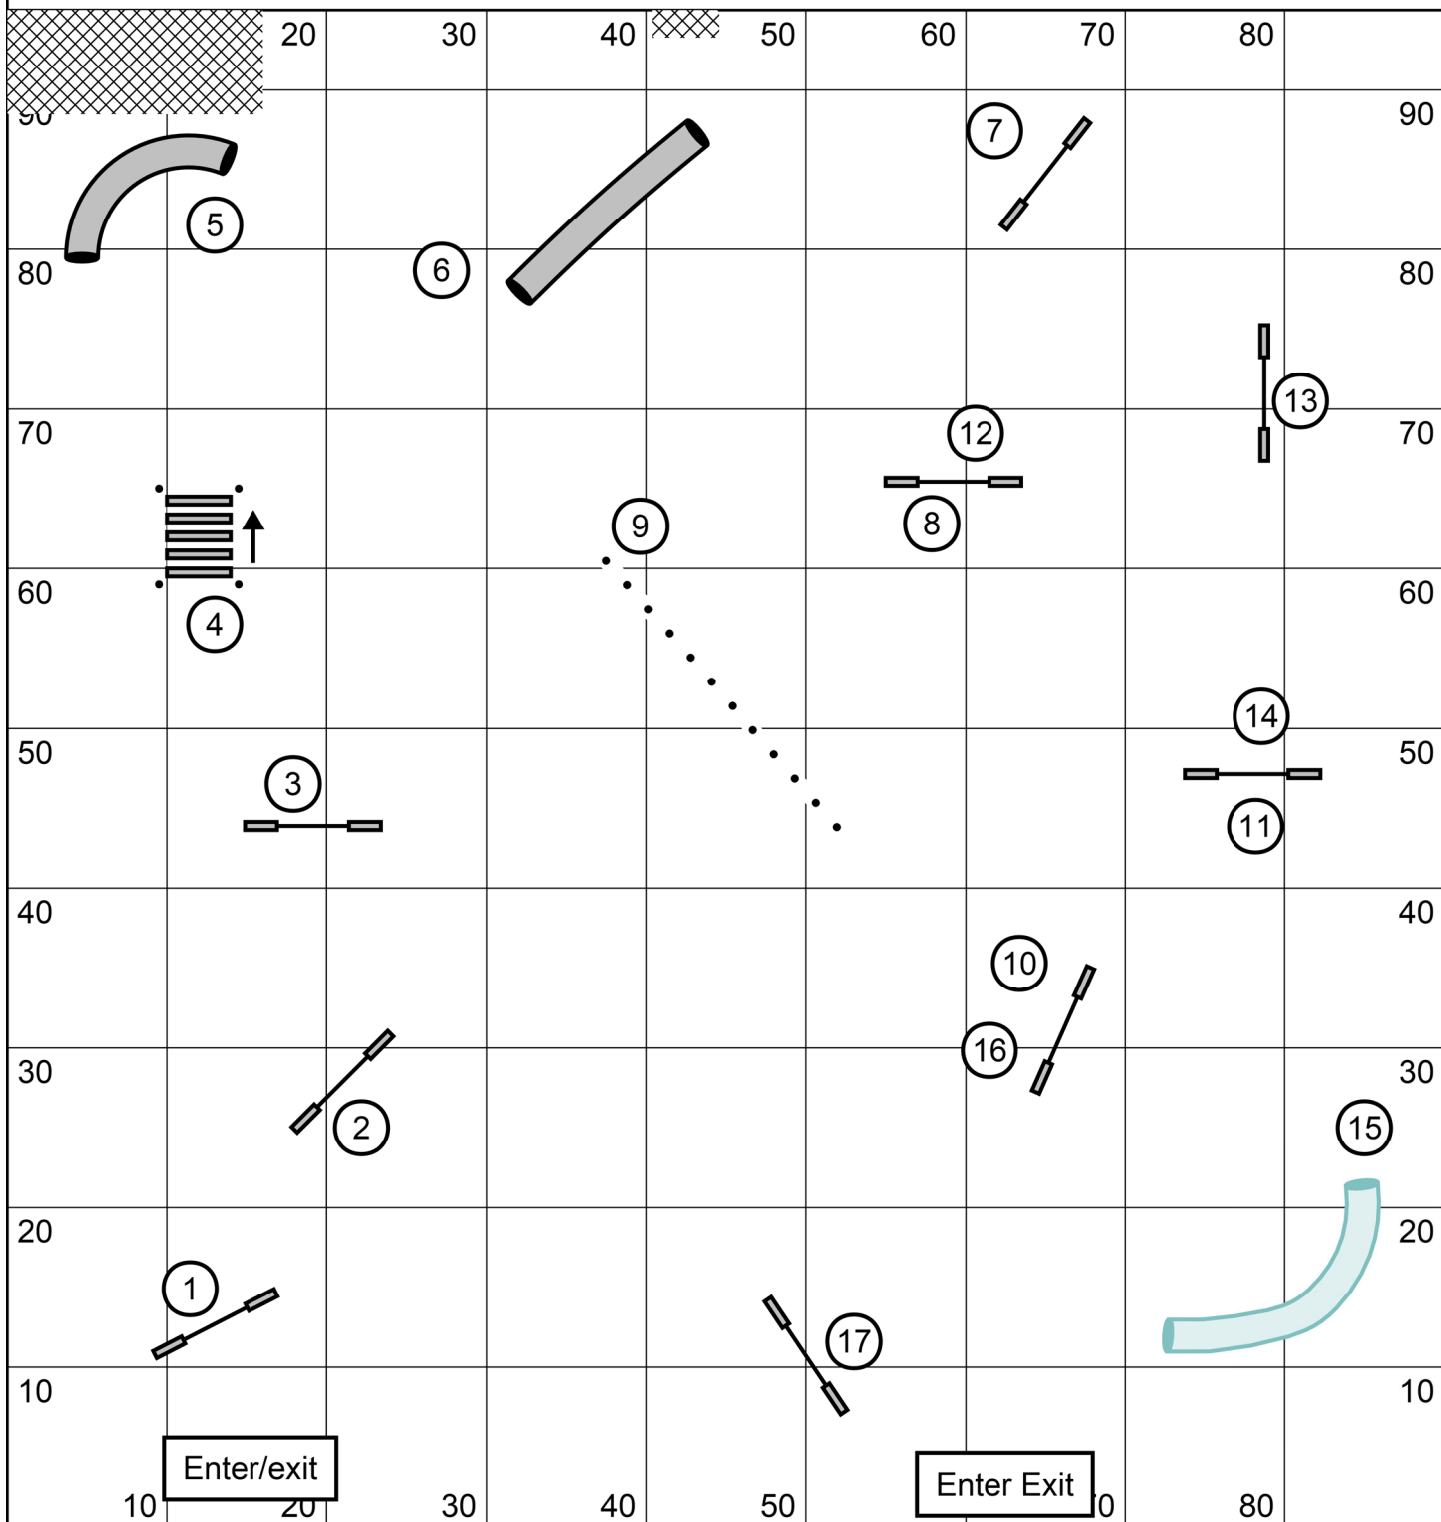

# Flying Dogs Agility

Enter/exit

Enter Exit

Indoors on Turf  
Electronic Timing  
"Course map is only  
an approximation"

Flying Dogs Agility UKI  
Senior/Champ Agility  
Judge:Diann Gastley  
July 14, 2023

# Flying Dogs Agility

Enter/exit

Enter Exit

Indoors on Turf  
Electronic Timing  
"Course map is only  
an approximation"

Flying Dogs Agility UKI  
Senior/Champ Jumping  
Judge: Diann Gastley  
July 14, 2023