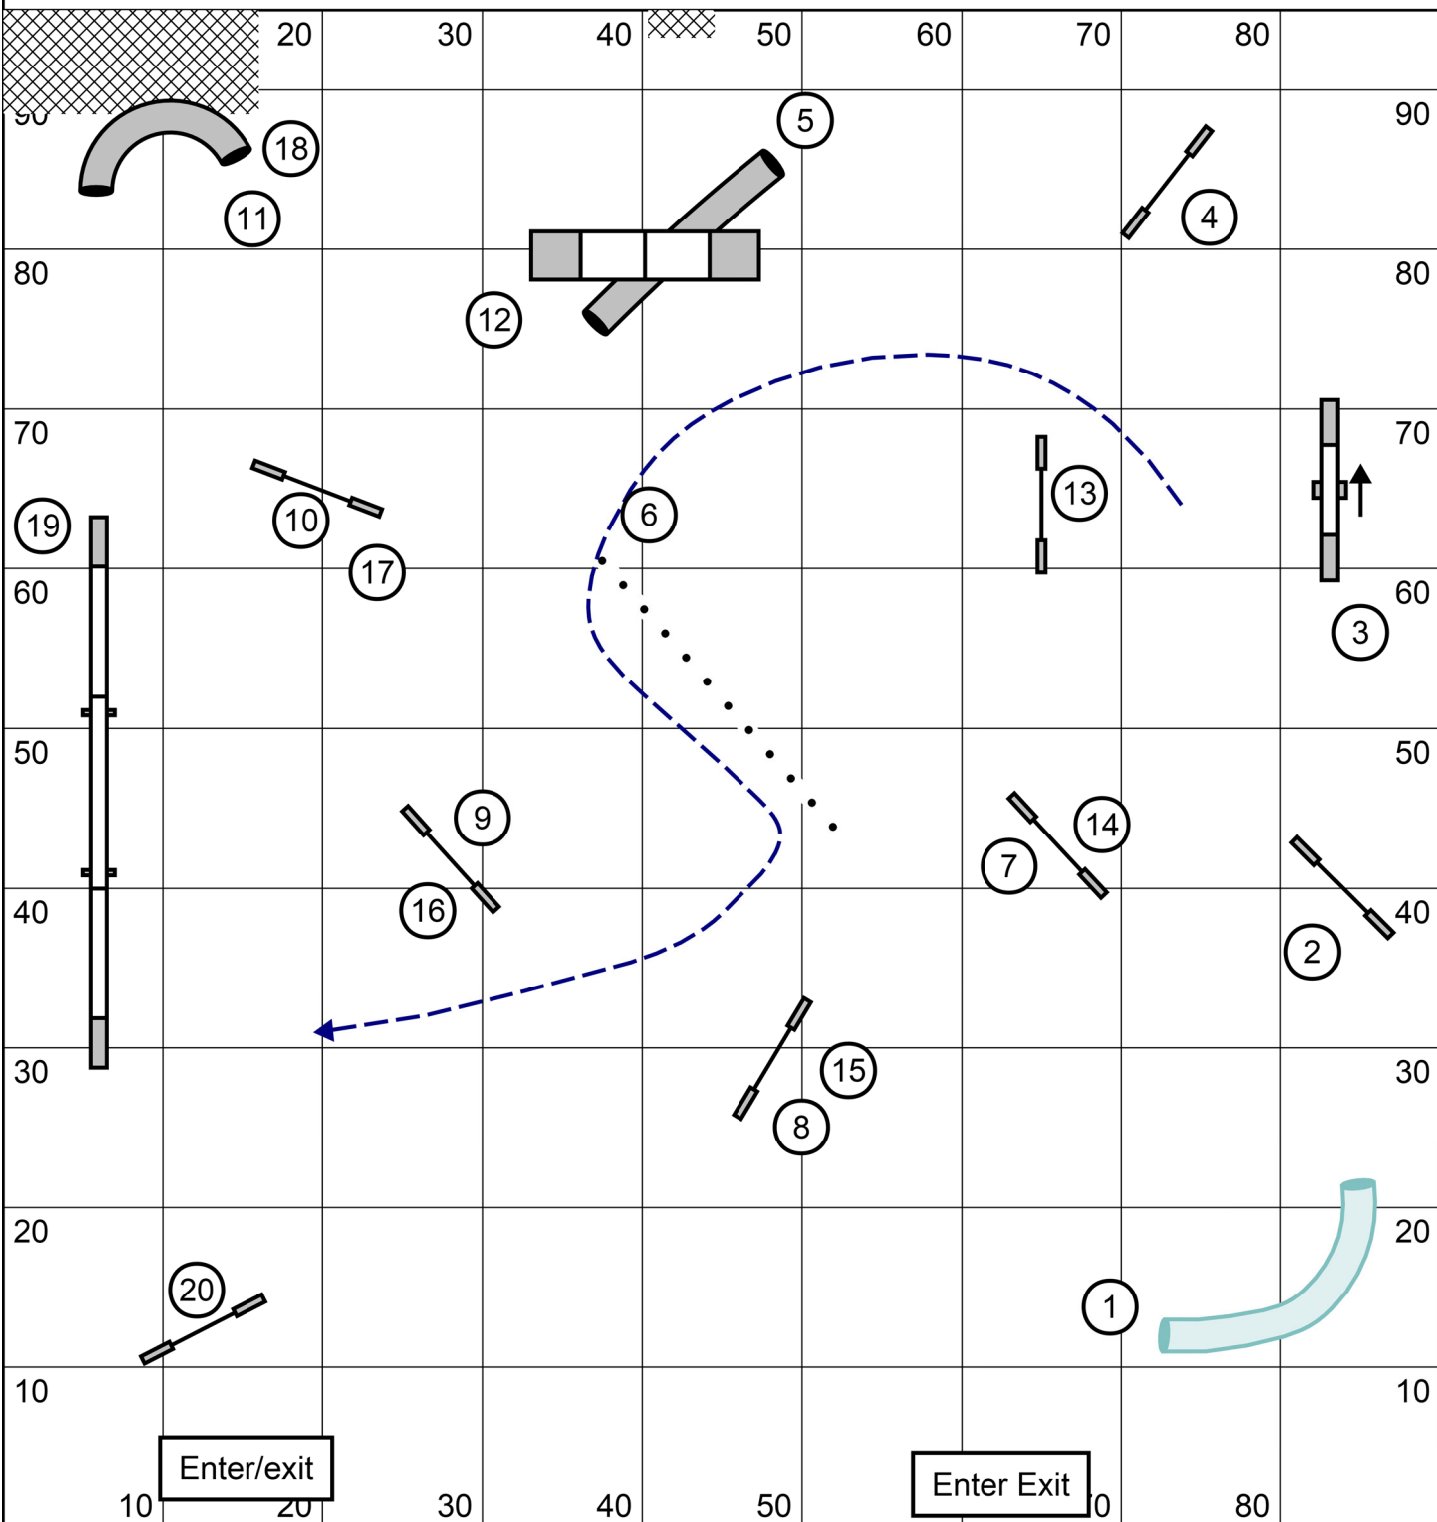

# Flying Dogs Agility

Enter/exit

Enter Exit

Indoors on Turf  
Electronic Timing  
"Course map is only  
an approximation"

Flying Dogs Agility UKI  
Senior/Champ Agility  
Judge:Diann Gastley  
July 14, 2023

# Flying Dogs Agility

Enter/exit

Enter Exit

Indoors on Turf  
Electronic Timing  
"Course map is only  
an approximation"

Flying Dogs Agility UKI  
Senior/Champ Jumping  
Judge: Diann Gastley  
July 14, 2023