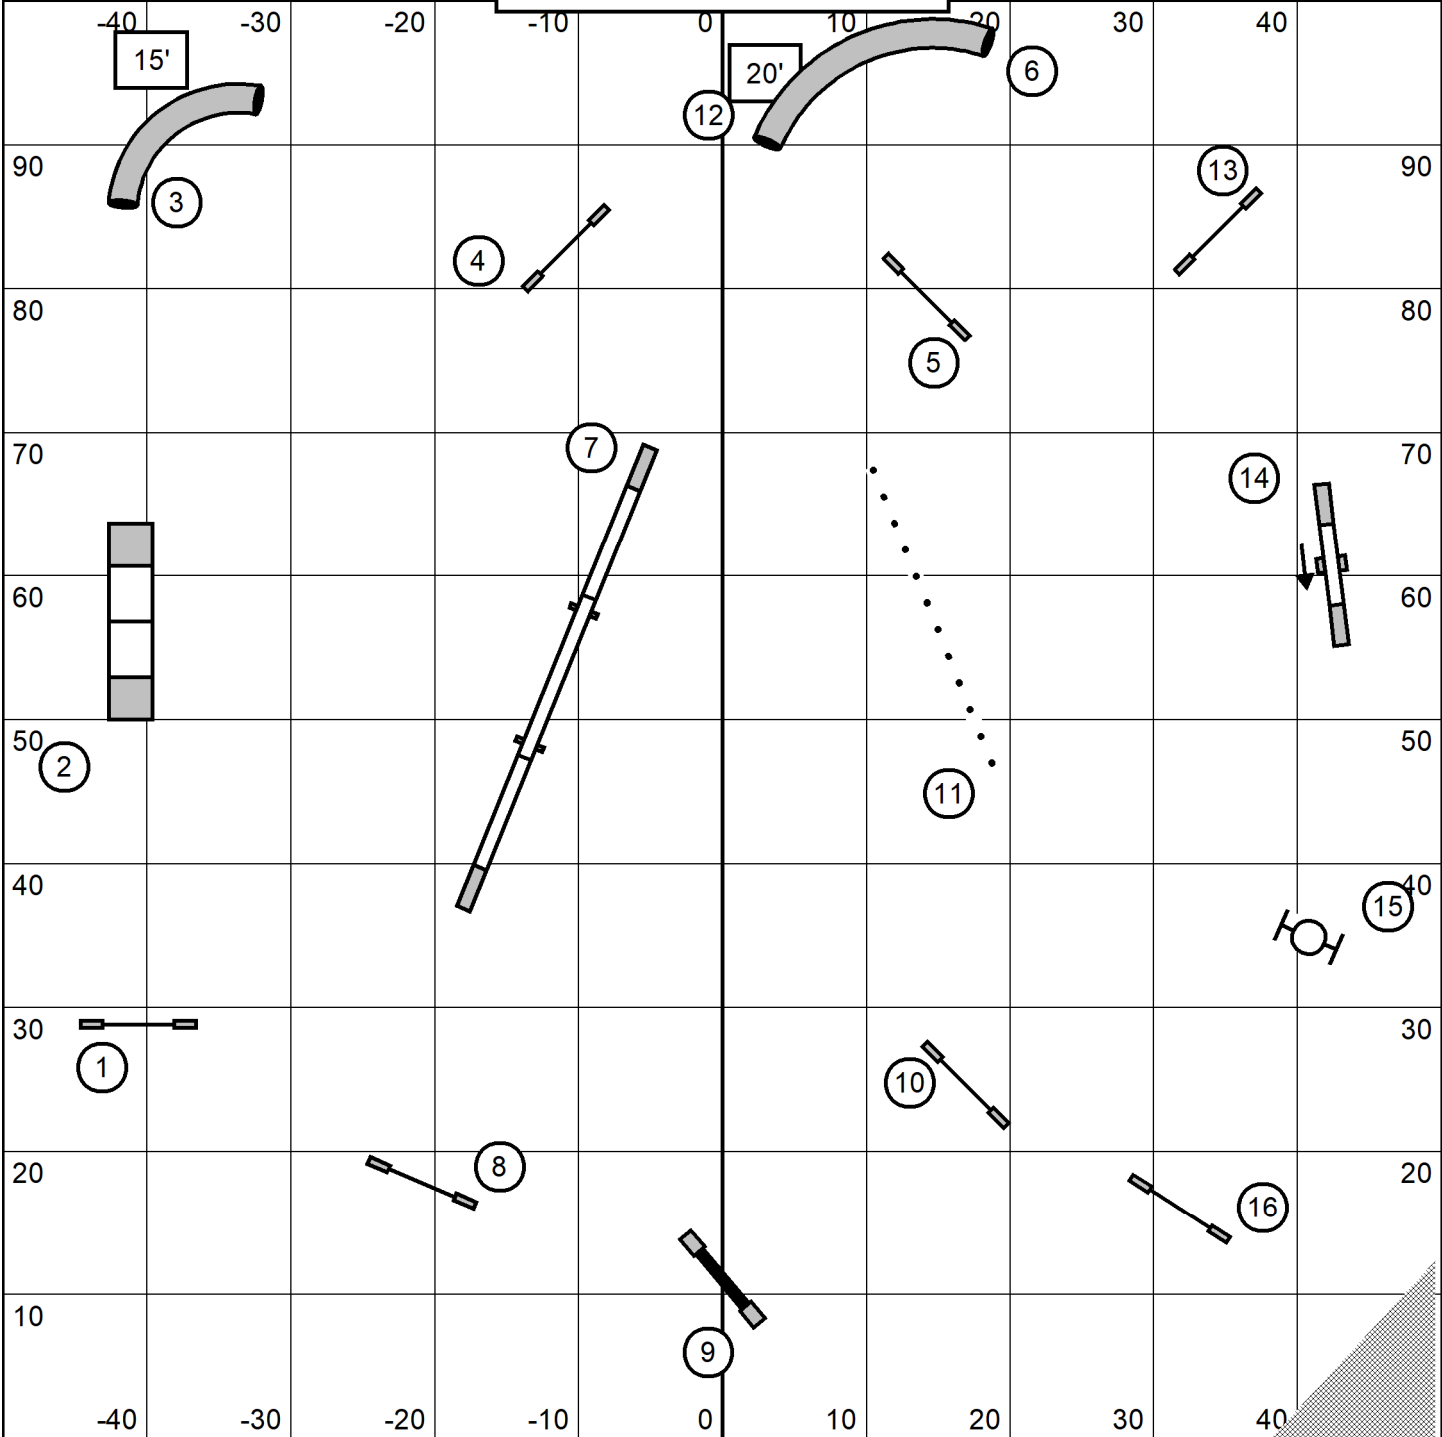

**\*\*Map is only an approximation\*\***  
Indoors on Turf  
Electronic Timing

#10 tunnel bidirectional  
No refusals unless dog enters and exits tunnel  
or jumps on tunnel with 2 or more paws

Keystone Agility Club  
UKI - Beginner/Novice Speedstakes  
Mary Ellen Barry  
January 1, 2024

**\*\*Map is only an approximation\*\***  
Indoors on Turf  
Electronic Timing

Keystone Agility Club  
UKI - Beginner/Novice Jumping  
Mary Ellen Barry  
January 1, 2024

#2 Bidirectional in closing  
 No refusals on #2 unless dog jumps on tunnel with 4 paws or enters and exits tunnel  
 Finish jump live at all times

20" 22" 24" - 43 seconds  
 8" 12" 16" - 46 seconds  
 Select 16" 20" - 46 seconds  
 Select 4" 8" 12" - 49 seconds

Keystone Agility Club  
 UKI - Beginner/Novice Snooker  
 Mary Ellen Barry  
 January 1, 2024

\*\*Map is only an approximation\*\*  
 Indoors on Turf  
 Electronic Timing

**\*\*Map is only an approximation\*\***  
Indoors on Turf  
Electronic Timing

Keystone Agility Club  
UKI - Beginner/Novice Agility  
Mary Ellen Barry  
January 1, 2024