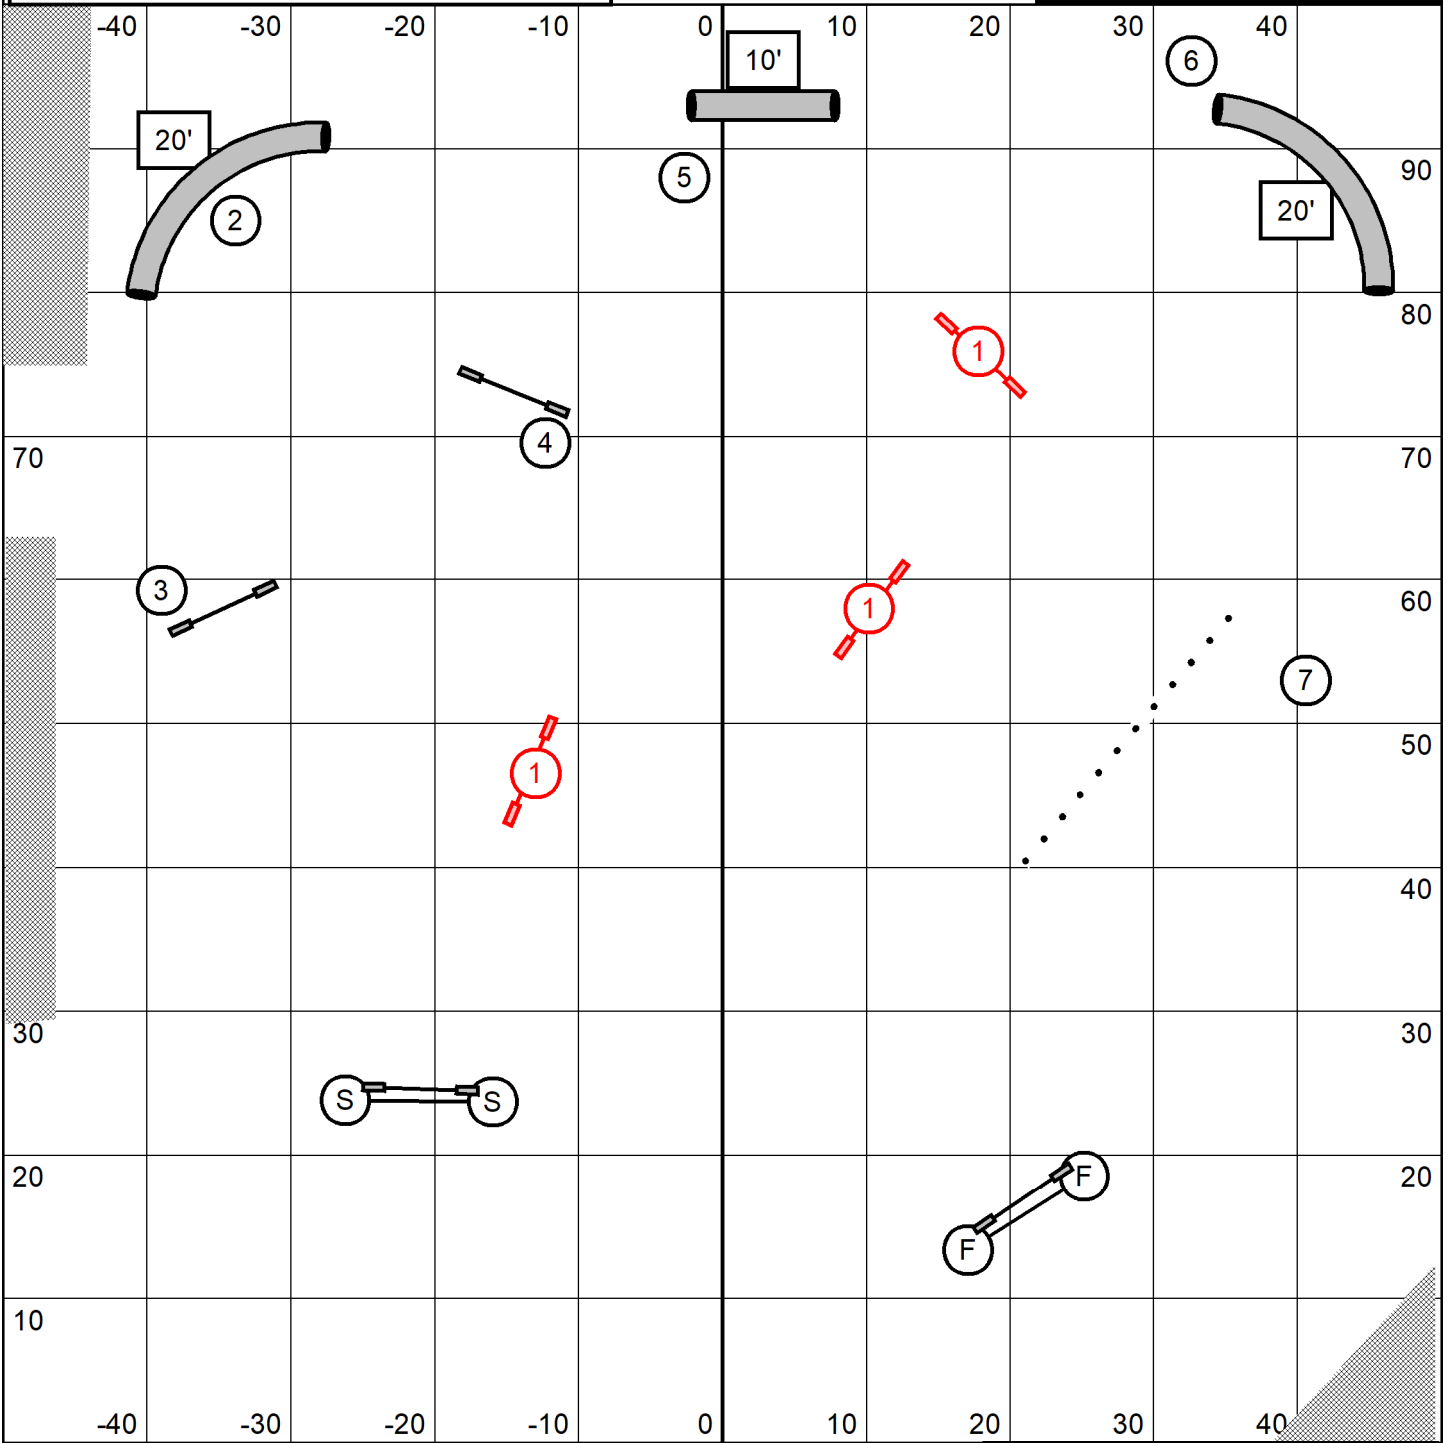

**\*\*Map is only an approximation\*\***  
Indoors on Turf  
Electronic Timing

#10 tunnel bidirectional  
No refusals unless dog enters and exits tunnel  
or jumps on tunnel with 2 or more paws

Keystone Agility Club  
UKI - Beginner/Novice Speedstakes  
Mary Ellen Barry  
January 1, 2024

**\*\*Map is only an approximation\*\***  
Indoors on Turf  
Electronic Timing

Keystone Agility Club  
UKI - Beginner/Novice Jumping  
Mary Ellen Barry  
January 1, 2024

#2 Bidirectional in closing  
 No refusals on #2 unless dog jumps on tunnel with 4 paws or enters and exits tunnel  
 Finish jump live at all times

20" 22" 24" - 43 seconds  
 8" 12" 16" - 46 seconds  
 Select 16" 20" - 46 seconds  
 Select 4" 8" 12" - 49 seconds

Keystone Agility Club  
 UKI - Beginner/Novice Snooker  
 Mary Ellen Barry  
 January 1, 2024

\*\*Map is only an approximation\*\*  
 Indoors on Turf  
 Electronic Timing

**\*\*Map is only an approximation\*\***  
Indoors on Turf  
Electronic Timing

Keystone Agility Club  
UKI - Beginner/Novice Agility  
Mary Ellen Barry  
January 1, 2024