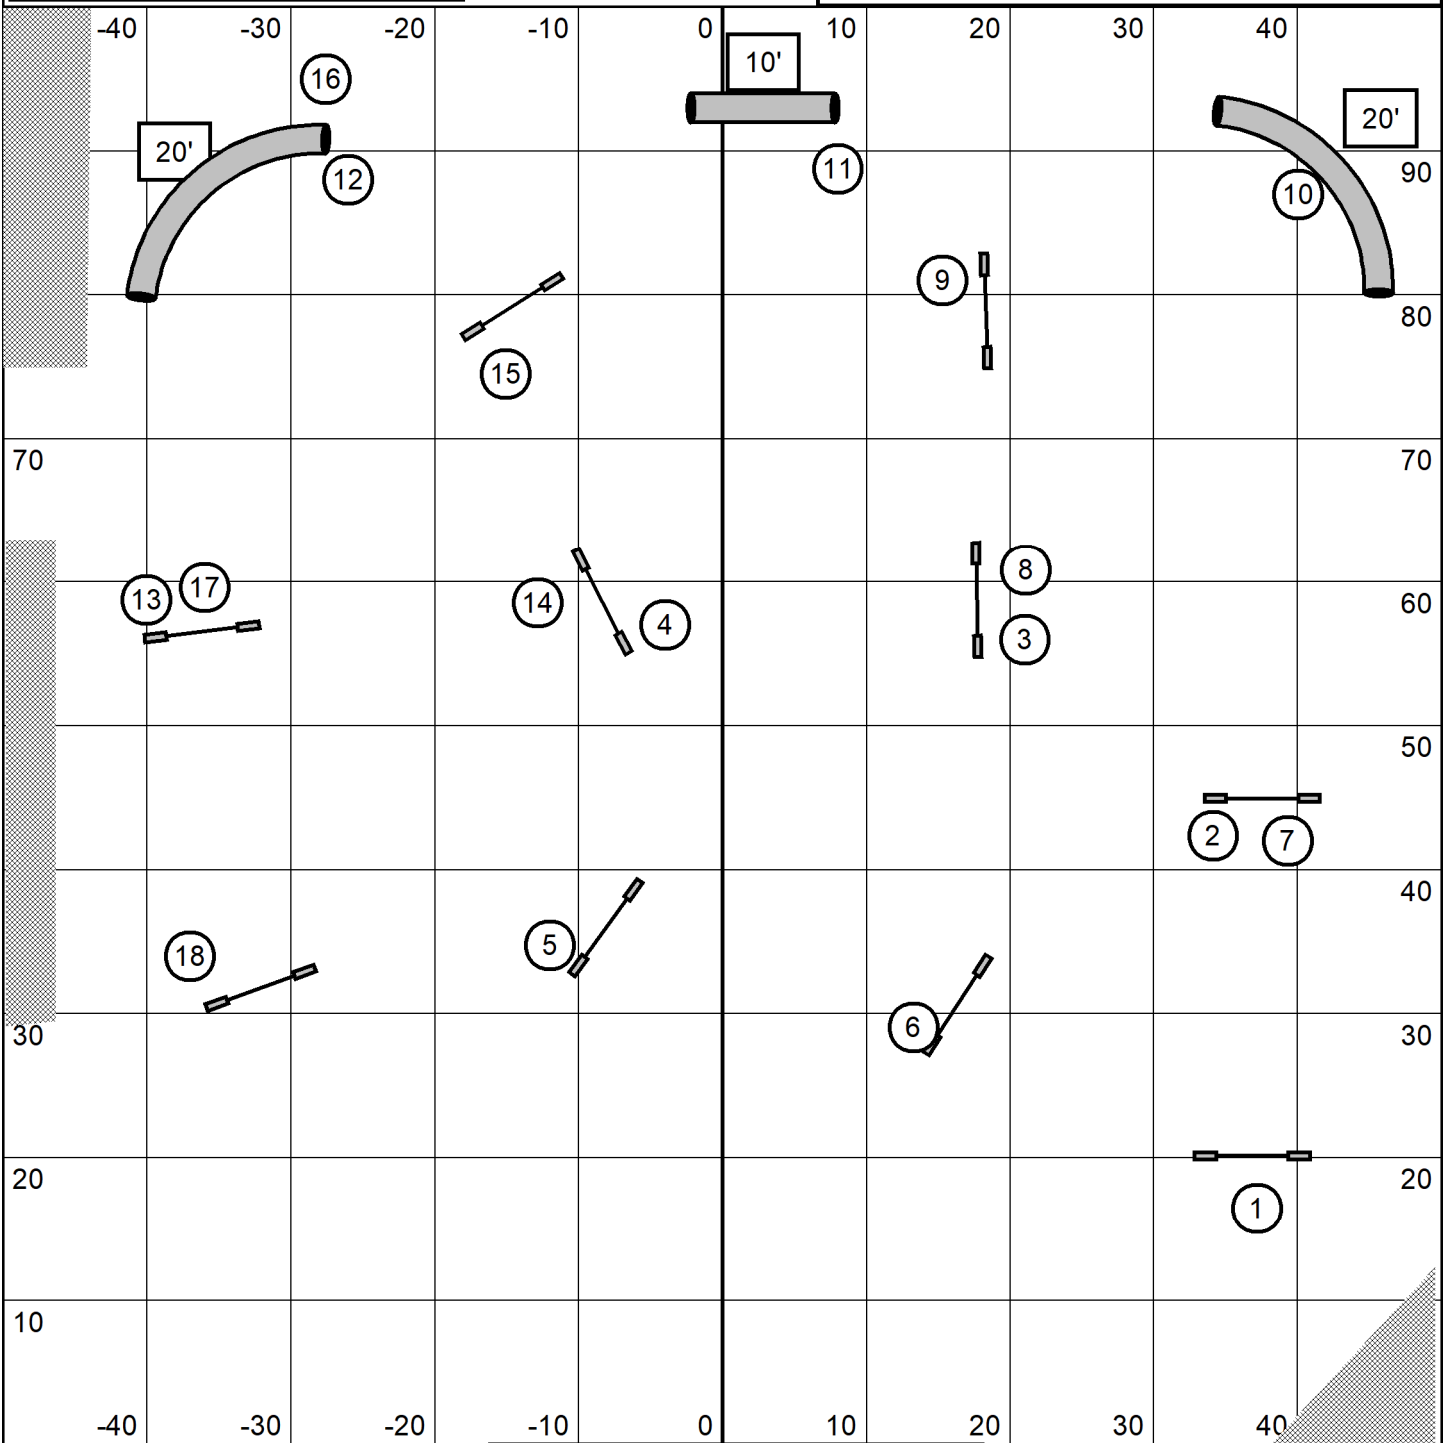

**\*\*Map is only an approximation\*\***  
Indoors on Turf  
Electronic Timing

#10 tunnel bidirectional  
No refusals unless dog enters and exits tunnel  
or jumps on tunnel with 2 or more paws

Keystone Agility Club  
UKI - Beginner/Novice Speedstakes  
Mary Ellen Barry  
January 1, 2024

**\*\*Map is only an approximation\*\***  
Indoors on Turf  
Electronic Timing

Keystone Agility Club  
UKI - Beginner/Novice Jumping  
Mary Ellen Barry  
January 1, 2024

#2 Bidirectional in closing  
 No refusals on #2 unless dog jumps on tunnel with 4 paws or enters and exits tunnel  
 Finish jump live at all times

20" 22" 24" - 43 seconds  
 8" 12" 16" - 46 seconds  
 Select 16" 20" - 46 seconds  
 Select 4" 8" 12" - 49 seconds

Keystone Agility Club  
 UKI - Beginner/Novice Snooker  
 Mary Ellen Barry  
 January 1, 2024

\*\*Map is only an approximation\*\*  
 Indoors on Turf  
 Electronic Timing

**\*\*Map is only an approximation\*\***  
Indoors on Turf  
Electronic Timing

Keystone Agility Club  
UKI - Beginner/Novice Agility  
Mary Ellen Barry  
January 1, 2024