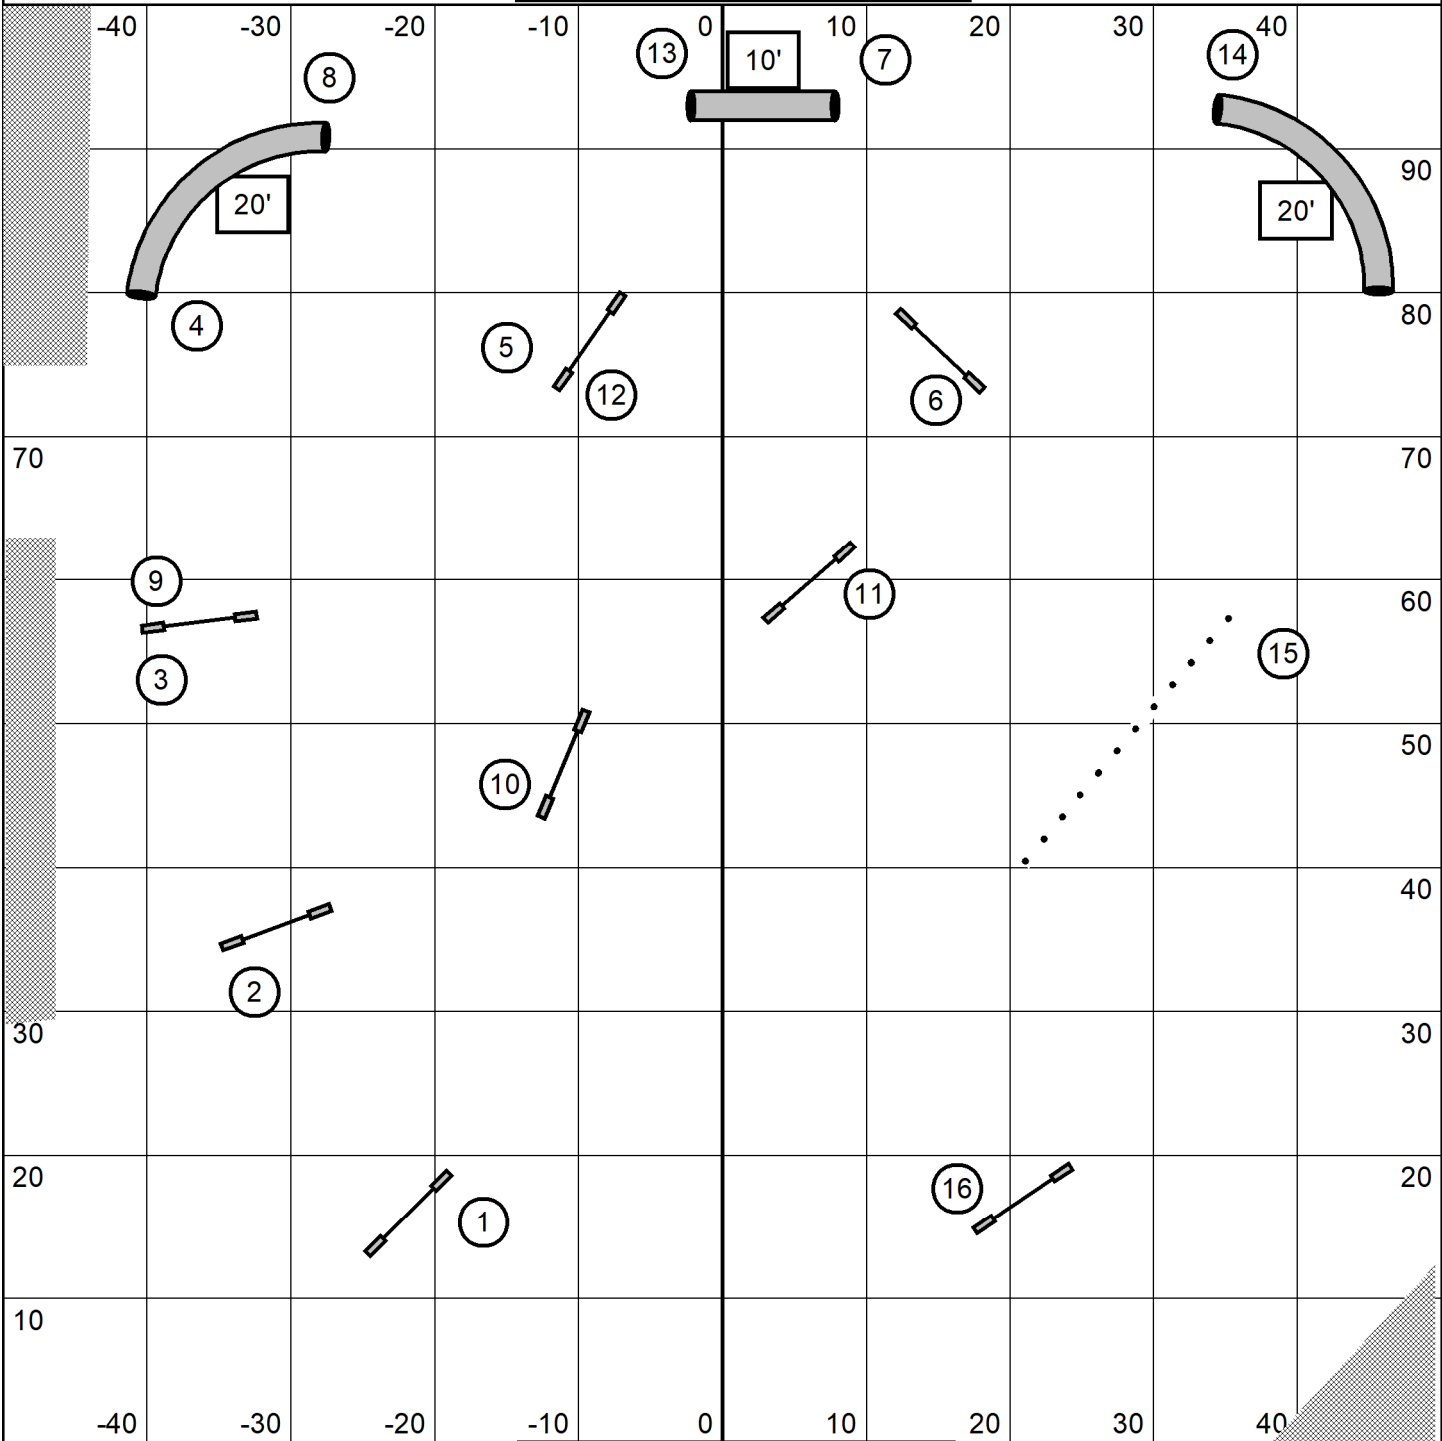

**\*\*Map is only an approximation\*\***  
Indoors on Turf  
Electronic Timing

#10 tunnel bidirectional  
No refusals unless dog enters and exits tunnel  
or jumps on tunnel with 2 or more paws

Keystone Agility Club  
UKI - Beginner/Novice Speedstakes  
Mary Ellen Barry  
January 1, 2024

**\*\*Map is only an approximation\*\***  
Indoors on Turf  
Electronic Timing

Keystone Agility Club  
UKI - Beginner/Novice Jumping  
Mary Ellen Barry  
January 1, 2024

#2 Bidirectional in closing  
 No refusals on #2 unless dog jumps on tunnel with 4 paws or enters and exits tunnel  
 Finish jump live at all times

20" 22" 24" - 43 seconds  
 8" 12" 16" - 46 seconds  
 Select 16" 20" - 46 seconds  
 Select 4" 8" 12" - 49 seconds

Keystone Agility Club  
 UKI - Beginner/Novice Snooker  
 Mary Ellen Barry  
 January 1, 2024

\*\*Map is only an approximation\*\*  
 Indoors on Turf  
 Electronic Timing

**\*\*Map is only an approximation\*\***  
Indoors on Turf  
Electronic Timing

Keystone Agility Club  
UKI - Beginner/Novice Agility  
Mary Ellen Barry  
January 1, 2024