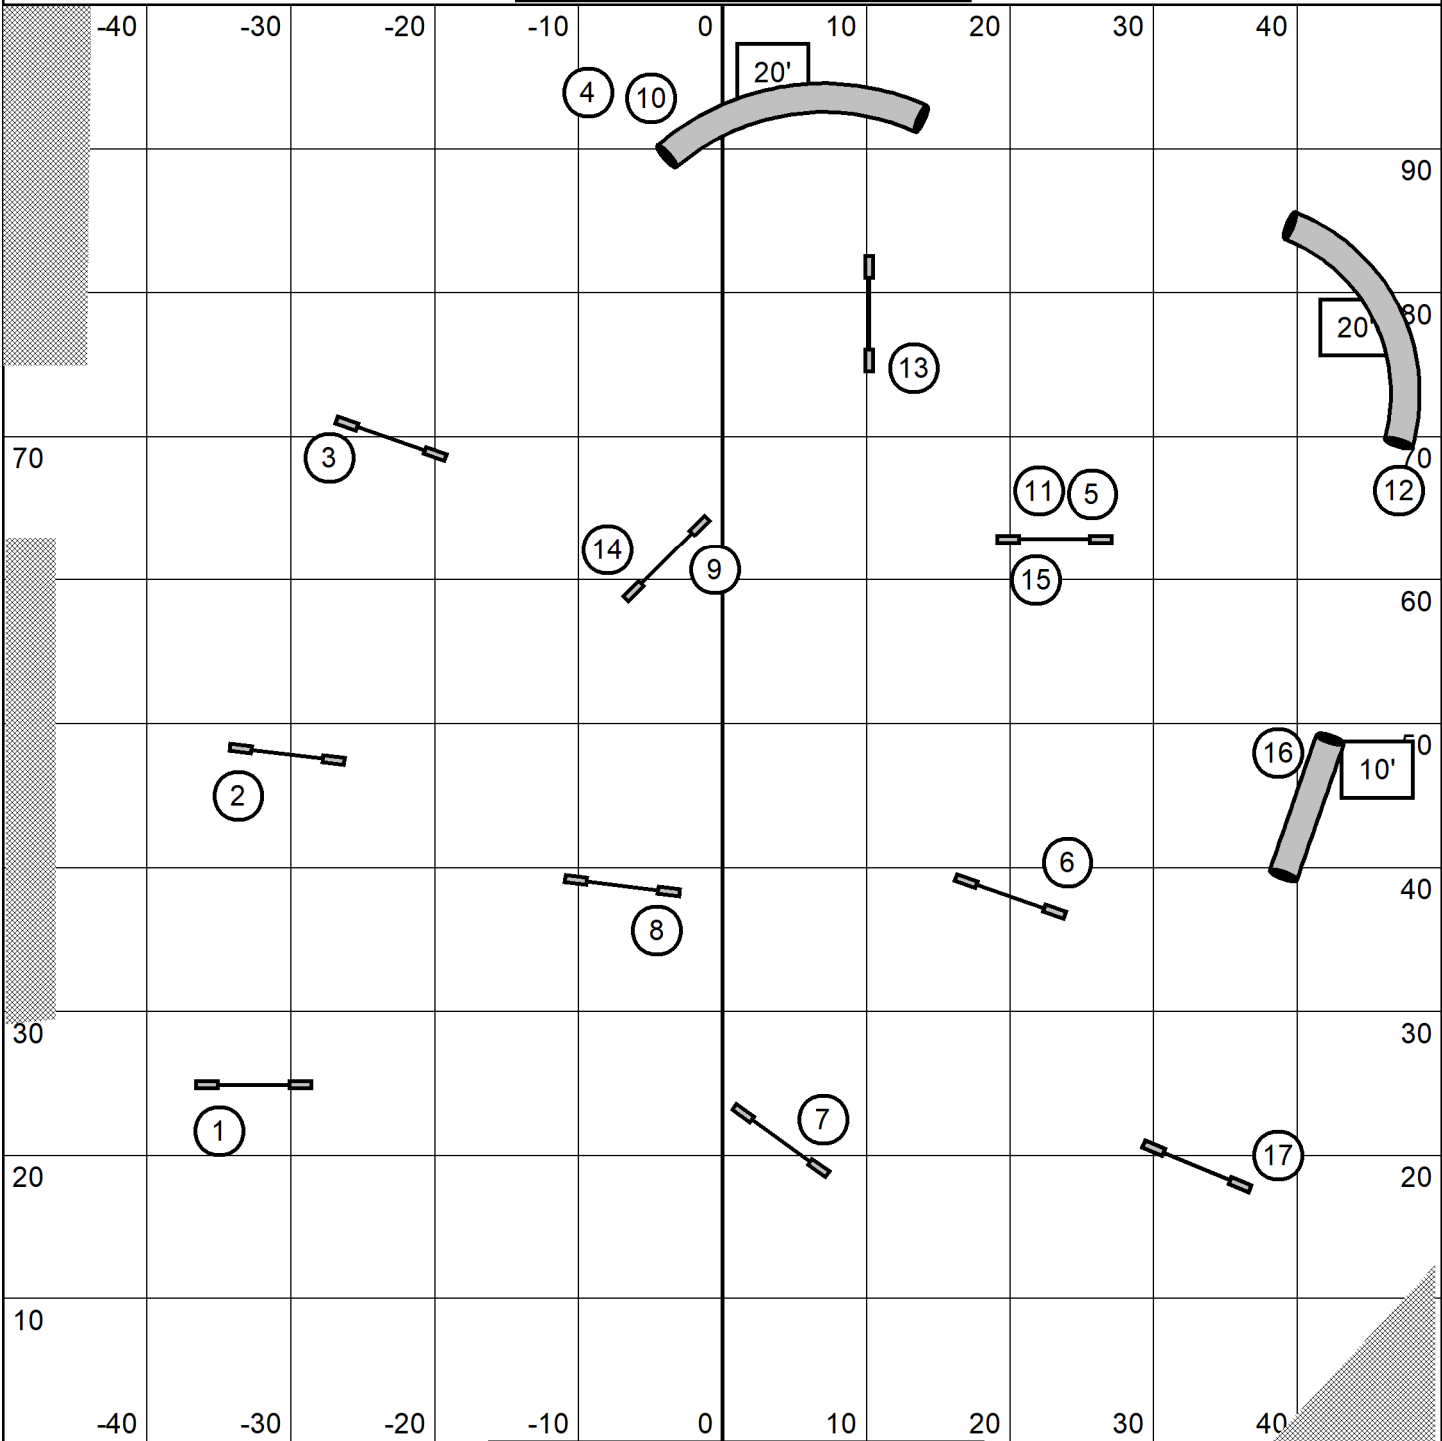

**\*\*Map is only an approximation\*\***  
Indoors on Turf  
Electronic Timing

Keystone Agility Club  
UKI - Beginner/Novice Agility  
Mary Ellen Barry  
December 31, 2023

**\*\*Map is only an approximation\*\***  
Indoors on Turf  
Electronic Timing

Keystone Agility Club  
UKI - Beginner/Novice Jumping  
Mary Ellen Barry  
December 31, 2023

**\*\*Map is only an approximation\*\***  
Indoors on Turf  
Electronic Timing

Keystone Agility Club  
UKI - Beginner/Novice Speedstakes  
Mary Ellen Barry  
December 31, 2023