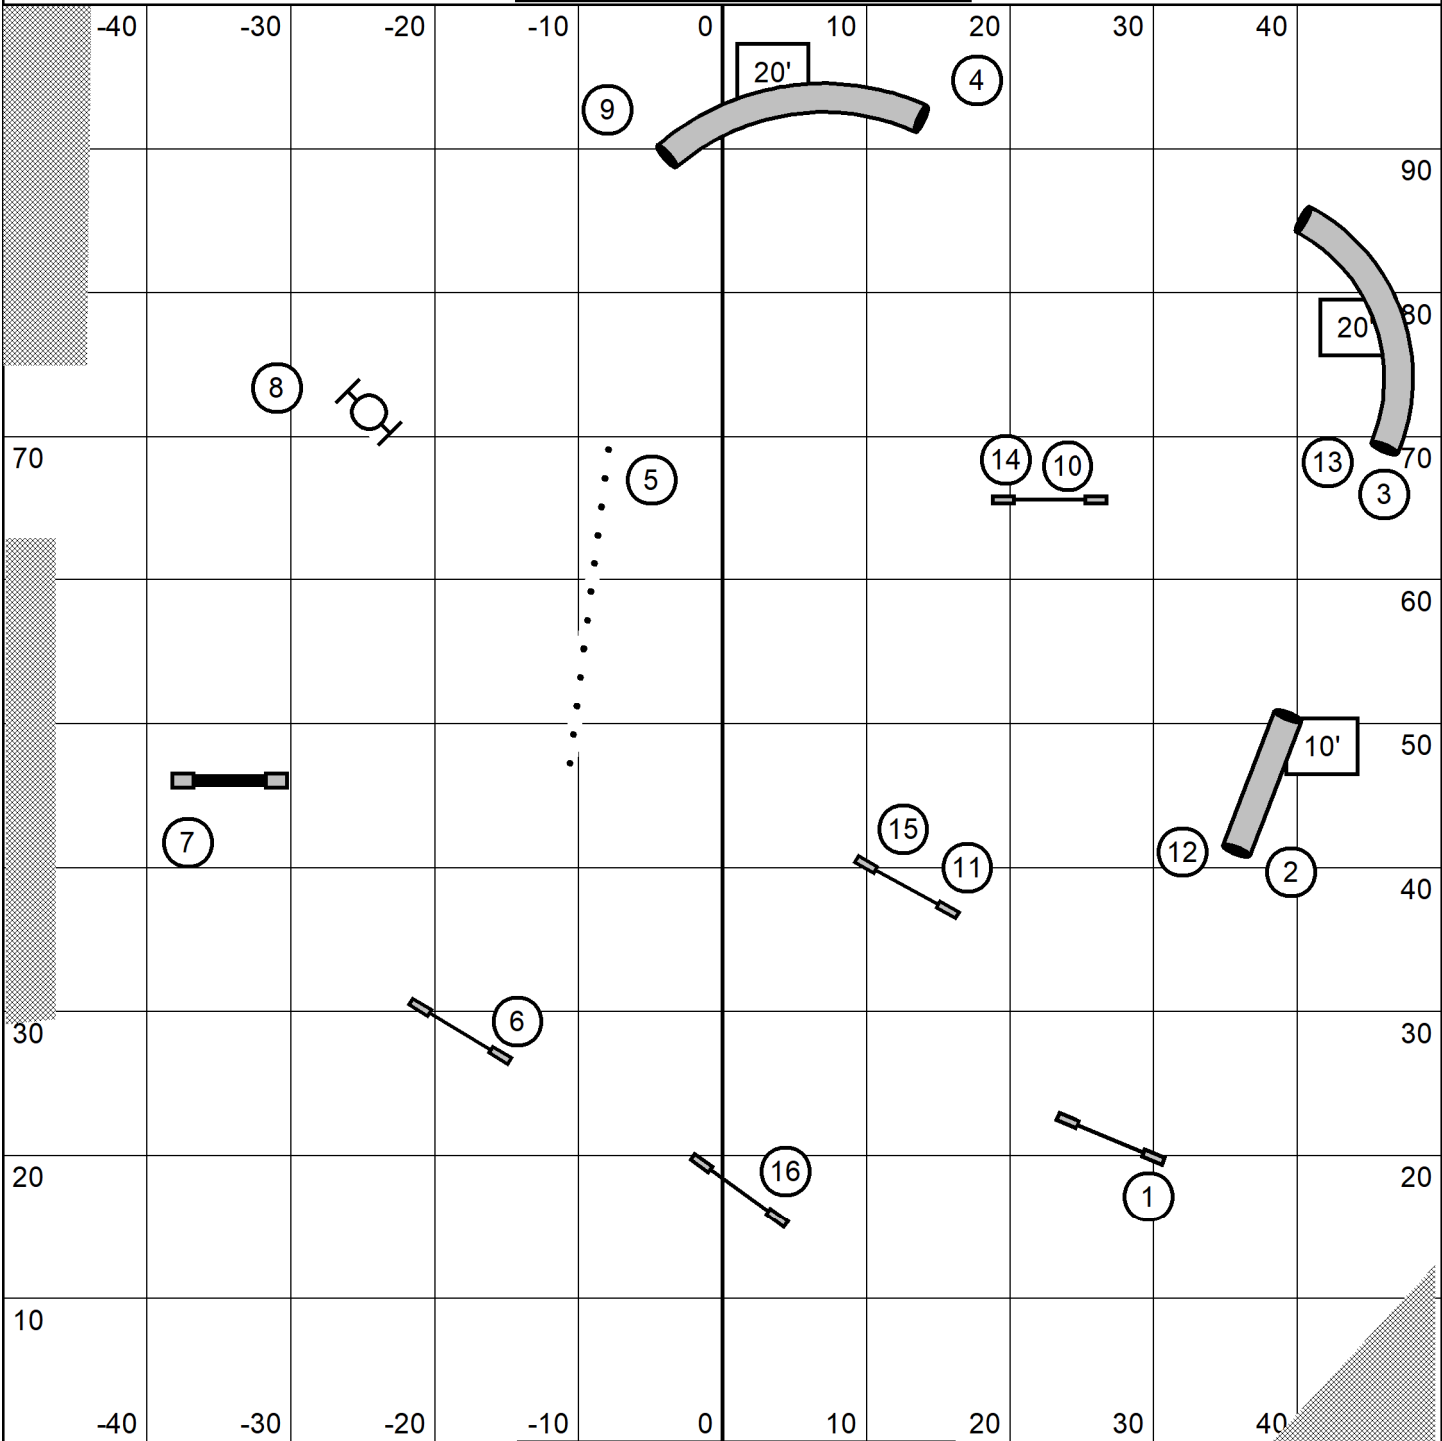

**\*\*Map is only an approximation\*\***  
Indoors on Turf  
Electronic Timing

Keystone Agility Club  
UKI - Beginner/Novice Agility  
Mary Ellen Barry  
December 31, 2023

**\*\*Map is only an approximation\*\***  
Indoors on Turf  
Electronic Timing

Keystone Agility Club  
UKI - Beginner/Novice Jumping  
Mary Ellen Barry  
December 31, 2023

**\*\*Map is only an approximation\*\***  
Indoors on Turf  
Electronic Timing

Keystone Agility Club  
UKI - Beginner/Novice Speedstakes  
Mary Ellen Barry  
December 31, 2023