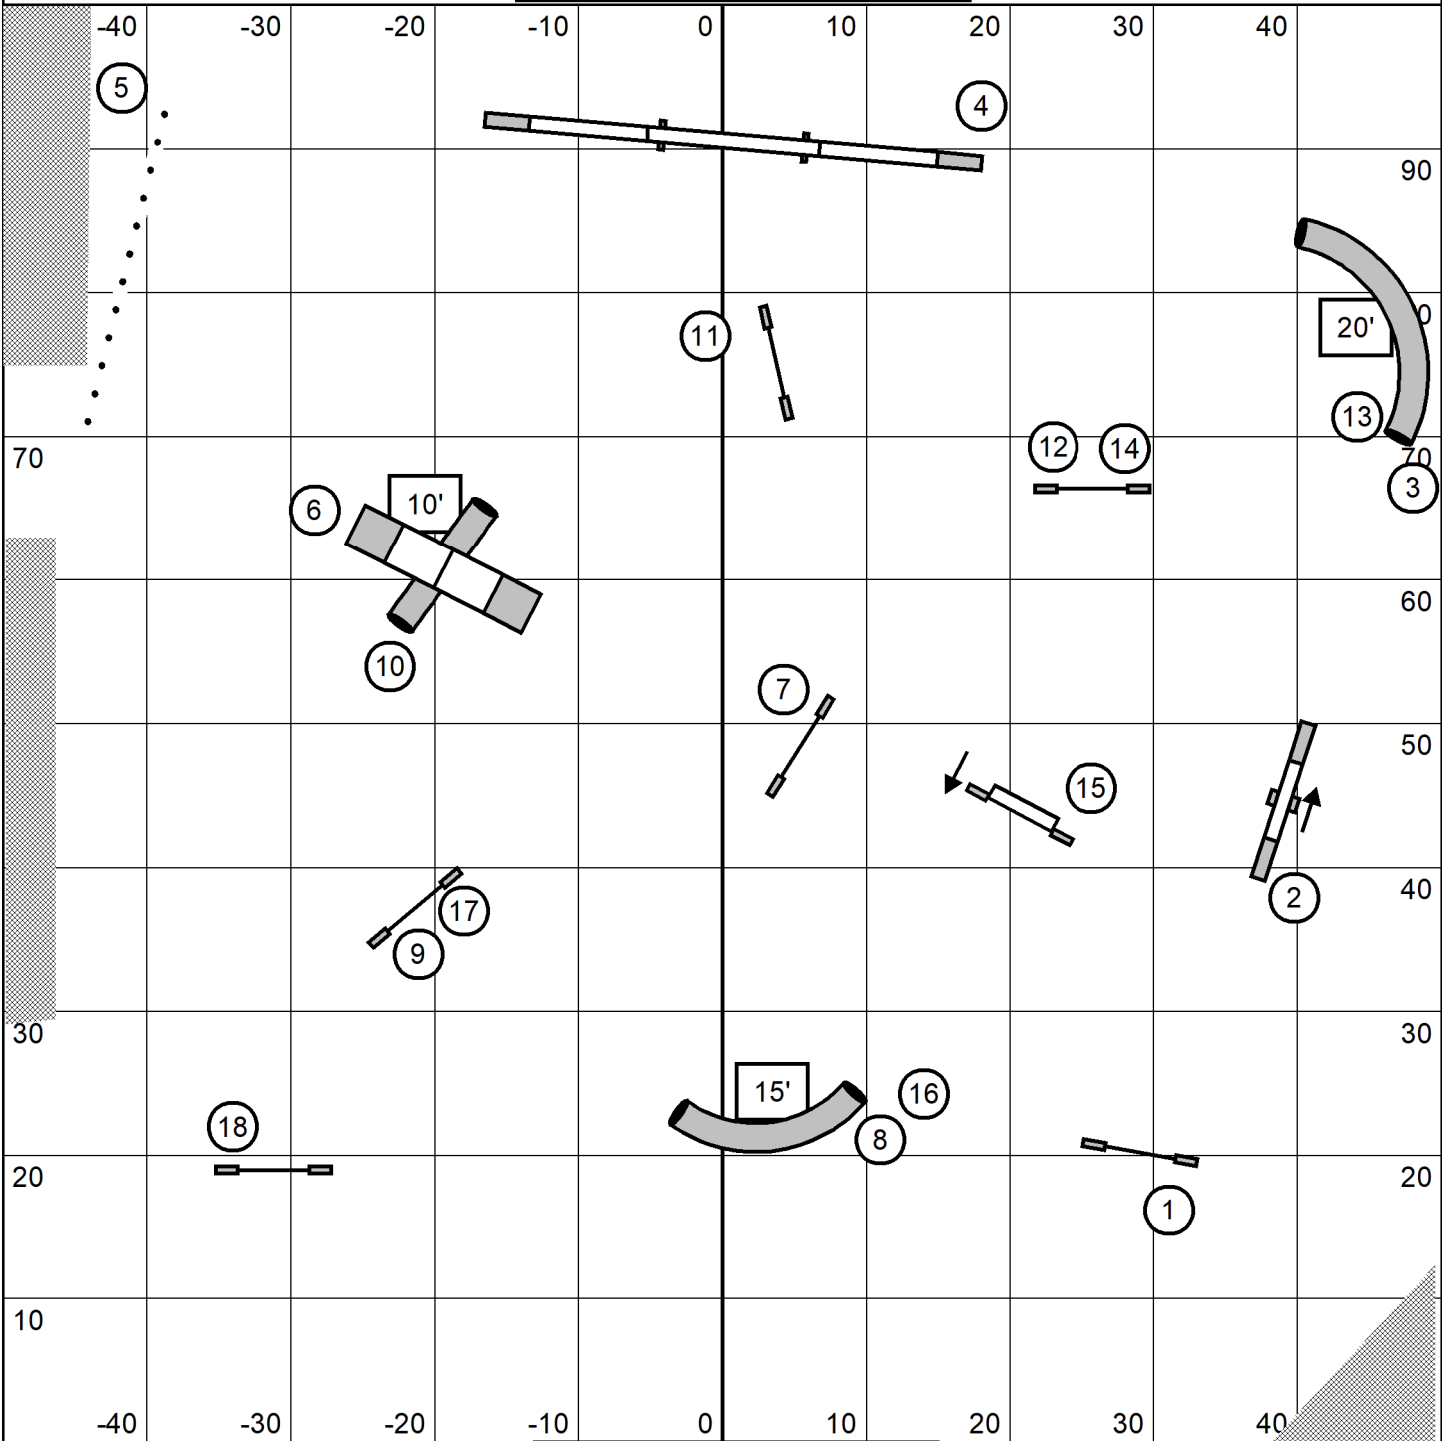

**\*\*Map is only an approximation\*\***  
Indoors on Turf  
Electronic Timing

Keystone Agility Club  
UKI - Beginner/Novice Agility  
Mary Ellen Barry  
December 31, 2023

**\*\*Map is only an approximation\*\***  
Indoors on Turf  
Electronic Timing

Keystone Agility Club  
UKI - Beginner/Novice Jumping  
Mary Ellen Barry  
December 31, 2023

**\*\*Map is only an approximation\*\***  
Indoors on Turf  
Electronic Timing

Keystone Agility Club  
UKI - Beginner/Novice Speedstakes  
Mary Ellen Barry  
December 31, 2023