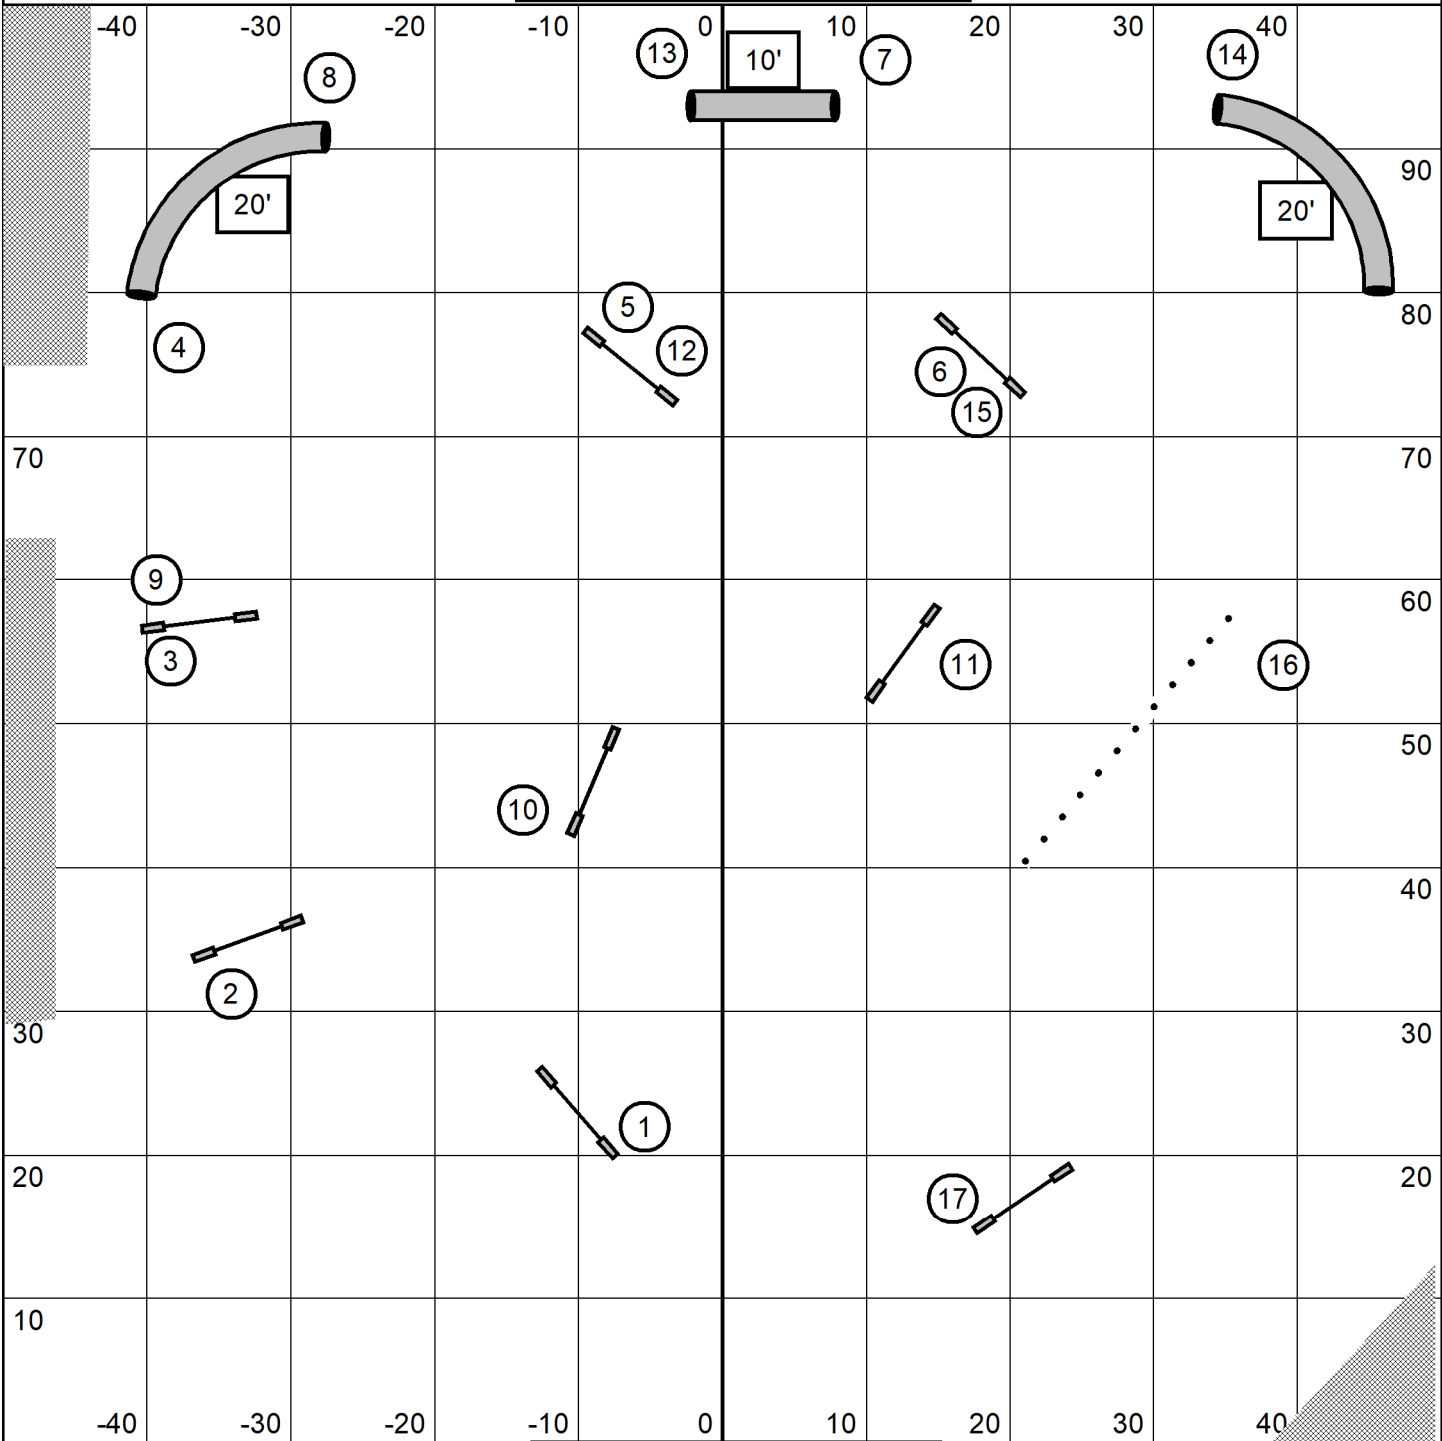

****Map is only an approximation****
Indoors on Turf
Electronic Timing

#16 tunnel bidirectional
No refusals unless dog enters and exits tunnel
or jumps on tunnel with 2 or more paws

Keystone Agility Club
UKI - Senior/Champ Speedstakes
Mary Ellen Barry
January 1, 2024

Map is only an approximation
Indoors on Turf
Electronic Timing

Keystone Agility Club
UKI - Senior/Champ Jumping
Mary Ellen Barry
January 1, 2024

****Map is only an approximation****
Indoors on Turf
Electronic Timing

Keystone Agility Club
UKI - Senior/Champ Agility
Mary Ellen Barry
January 1, 2024

#7 combo must be done in flow - either 7a/7b as numbered OR non numbered end of weaves to non numbered end of tunnel
 Finish jump live at all times

20" 22" 24" - 43 seconds
 8" 12" 16" - 46 seconds
 Select 16" 20" - 46 seconds
 Select 4" 8" 12" - 49 seconds

Keystone Agility Club
 UKI - Senior/Champ Snooker
 Mary Ellen Barry
 January 1, 2024

Map is only an approximation
 Indoors on Turf
 Electronic Timing