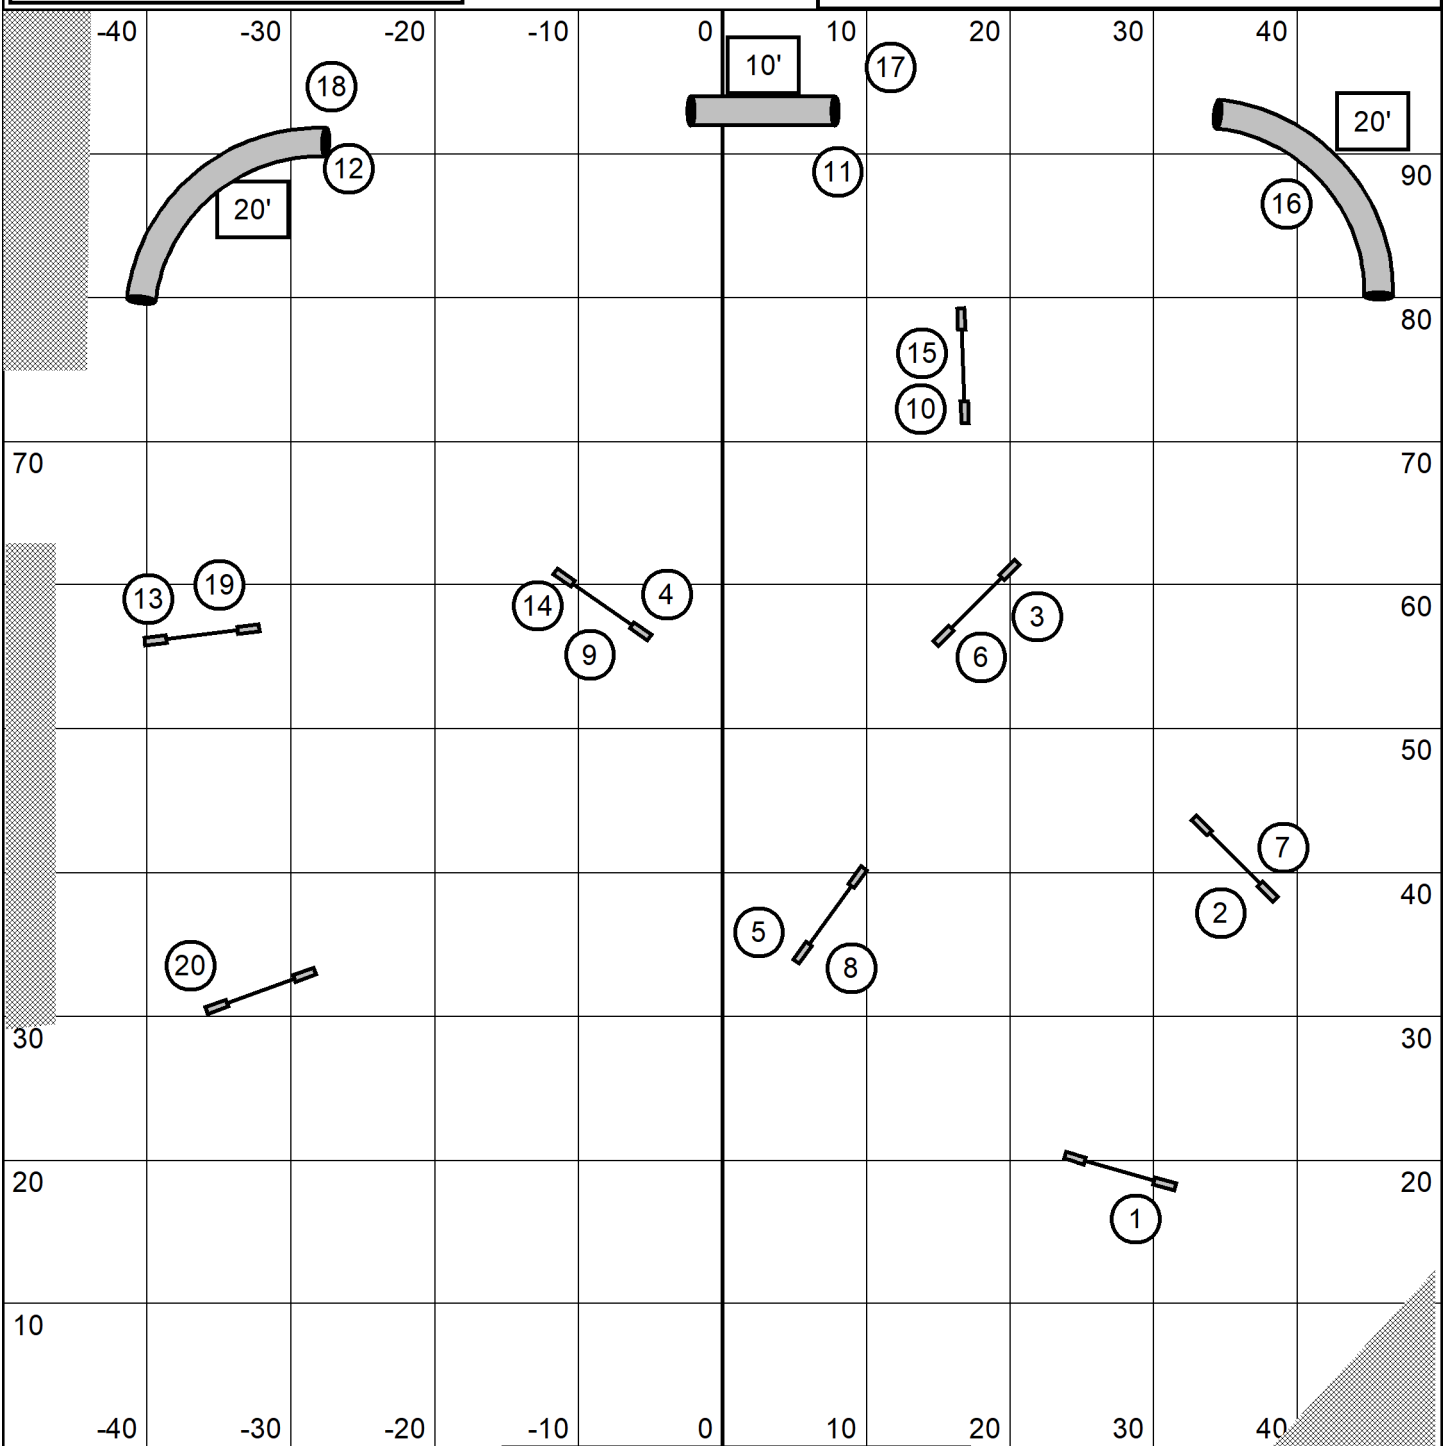

****Map is only an approximation****
Indoors on Turf
Electronic Timing

#16 tunnel bidirectional
No refusals unless dog enters and exits tunnel
or jumps on tunnel with 2 or more paws

Keystone Agility Club
UKI - Senior/Champ Speedstakes
Mary Ellen Barry
January 1, 2024

Map is only an approximation
Indoors on Turf
Electronic Timing

Keystone Agility Club
UKI - Senior/Champ Jumping
Mary Ellen Barry
January 1, 2024

****Map is only an approximation****
Indoors on Turf
Electronic Timing

Keystone Agility Club
UKI - Senior/Champ Agility
Mary Ellen Barry
January 1, 2024

#7 combo must be done in flow - either 7a/7b as numbered OR non numbered end of weaves to non numbered end of tunnel
 Finish jump live at all times

20" 22" 24" - 43 seconds
 8" 12" 16" - 46 seconds
 Select 16" 20" - 46 seconds
 Select 4" 8" 12" - 49 seconds

Keystone Agility Club
 UKI - Senior/Champ Snooker
 Mary Ellen Barry
 January 1, 2024

Map is only an approximation
 Indoors on Turf
 Electronic Timing