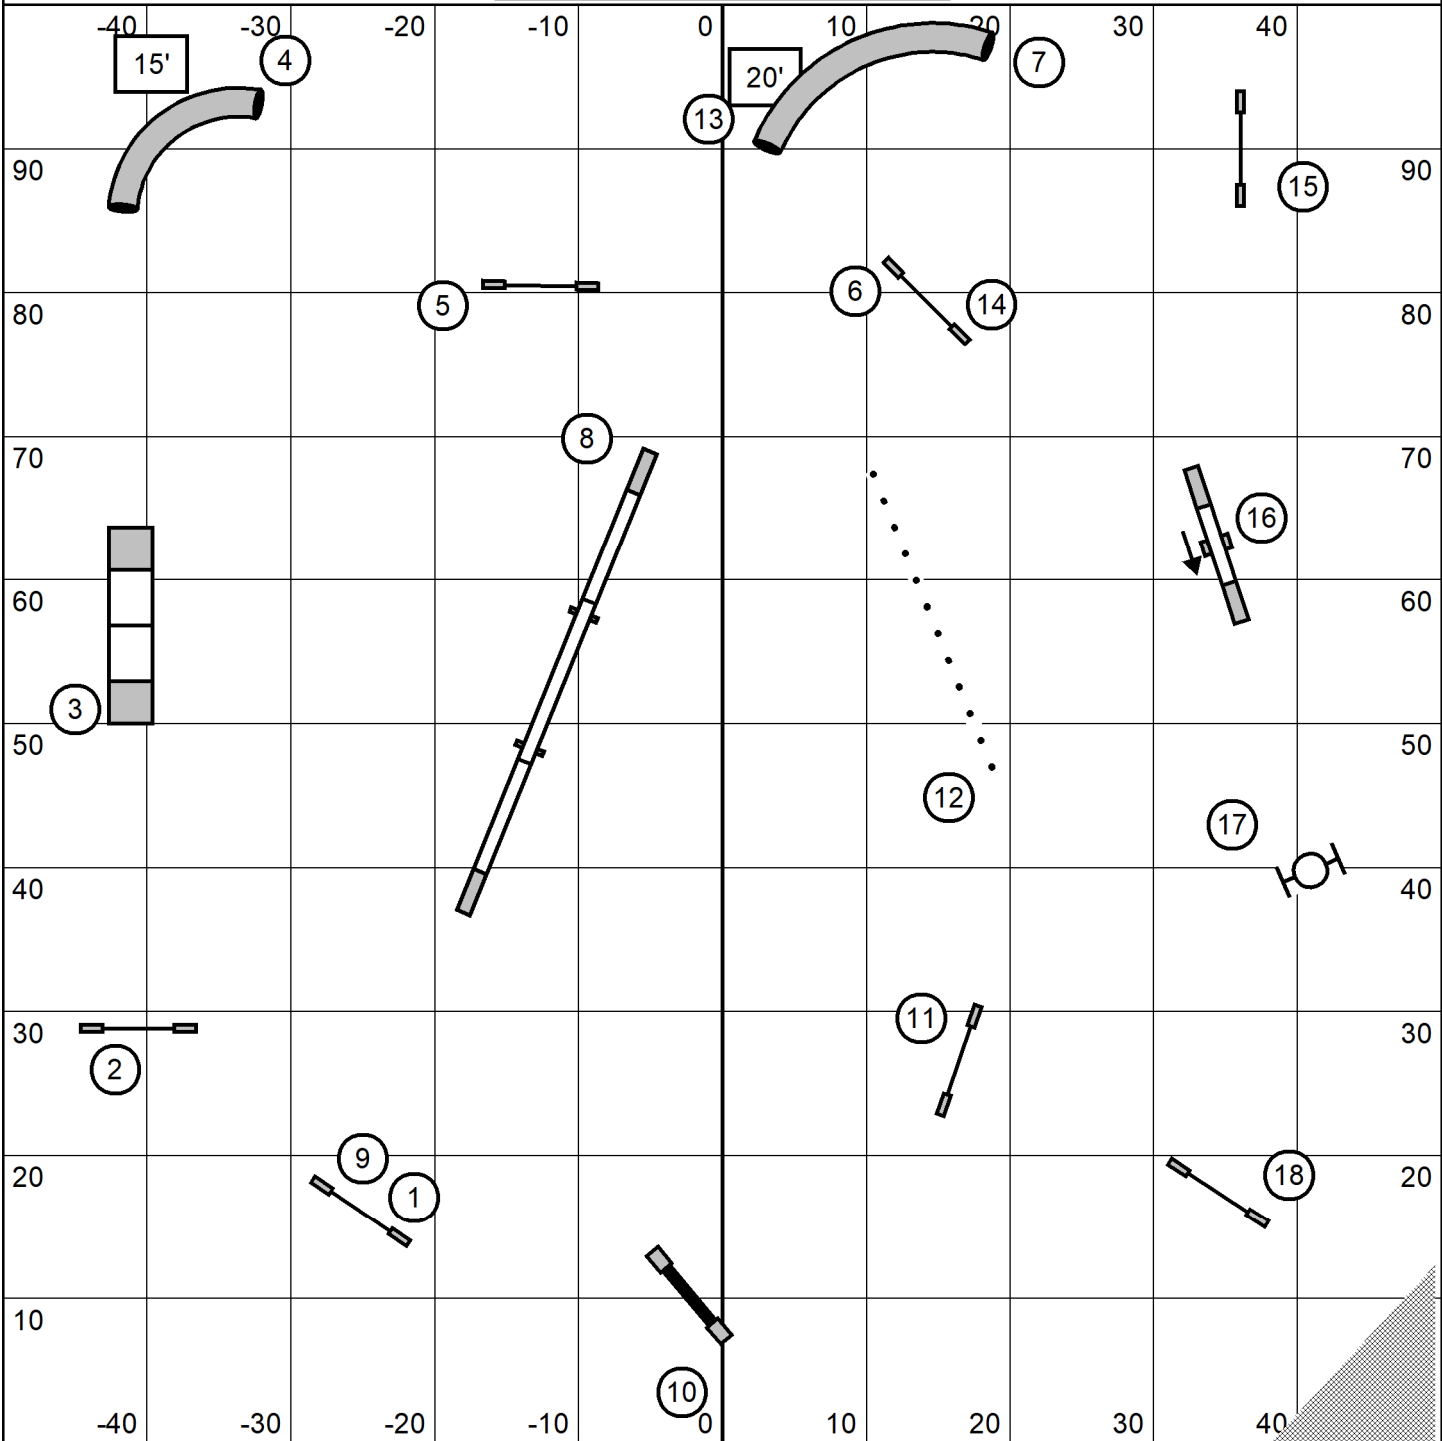

****Map is only an approximation****
Indoors on Turf
Electronic Timing

#16 tunnel bidirectional
No refusals unless dog enters and exits tunnel
or jumps on tunnel with 2 or more paws

Keystone Agility Club
UKI - Senior/Champ Speedstakes
Mary Ellen Barry
January 1, 2024

Map is only an approximation
Indoors on Turf
Electronic Timing

Keystone Agility Club
UKI - Senior/Champ Jumping
Mary Ellen Barry
January 1, 2024

****Map is only an approximation****
Indoors on Turf
Electronic Timing

Keystone Agility Club
UKI - Senior/Champ Agility
Mary Ellen Barry
January 1, 2024

#7 combo must be done in flow - either 7a/7b as numbered OR non numbered end of weaves to non numbered end of tunnel
 Finish jump live at all times

20" 22" 24" - 43 seconds
 8" 12" 16" - 46 seconds
 Select 16" 20" - 46 seconds
 Select 4" 8" 12" - 49 seconds

Keystone Agility Club
 UKI - Senior/Champ Snooker
 Mary Ellen Barry
 January 1, 2024

Map is only an approximation
 Indoors on Turf
 Electronic Timing