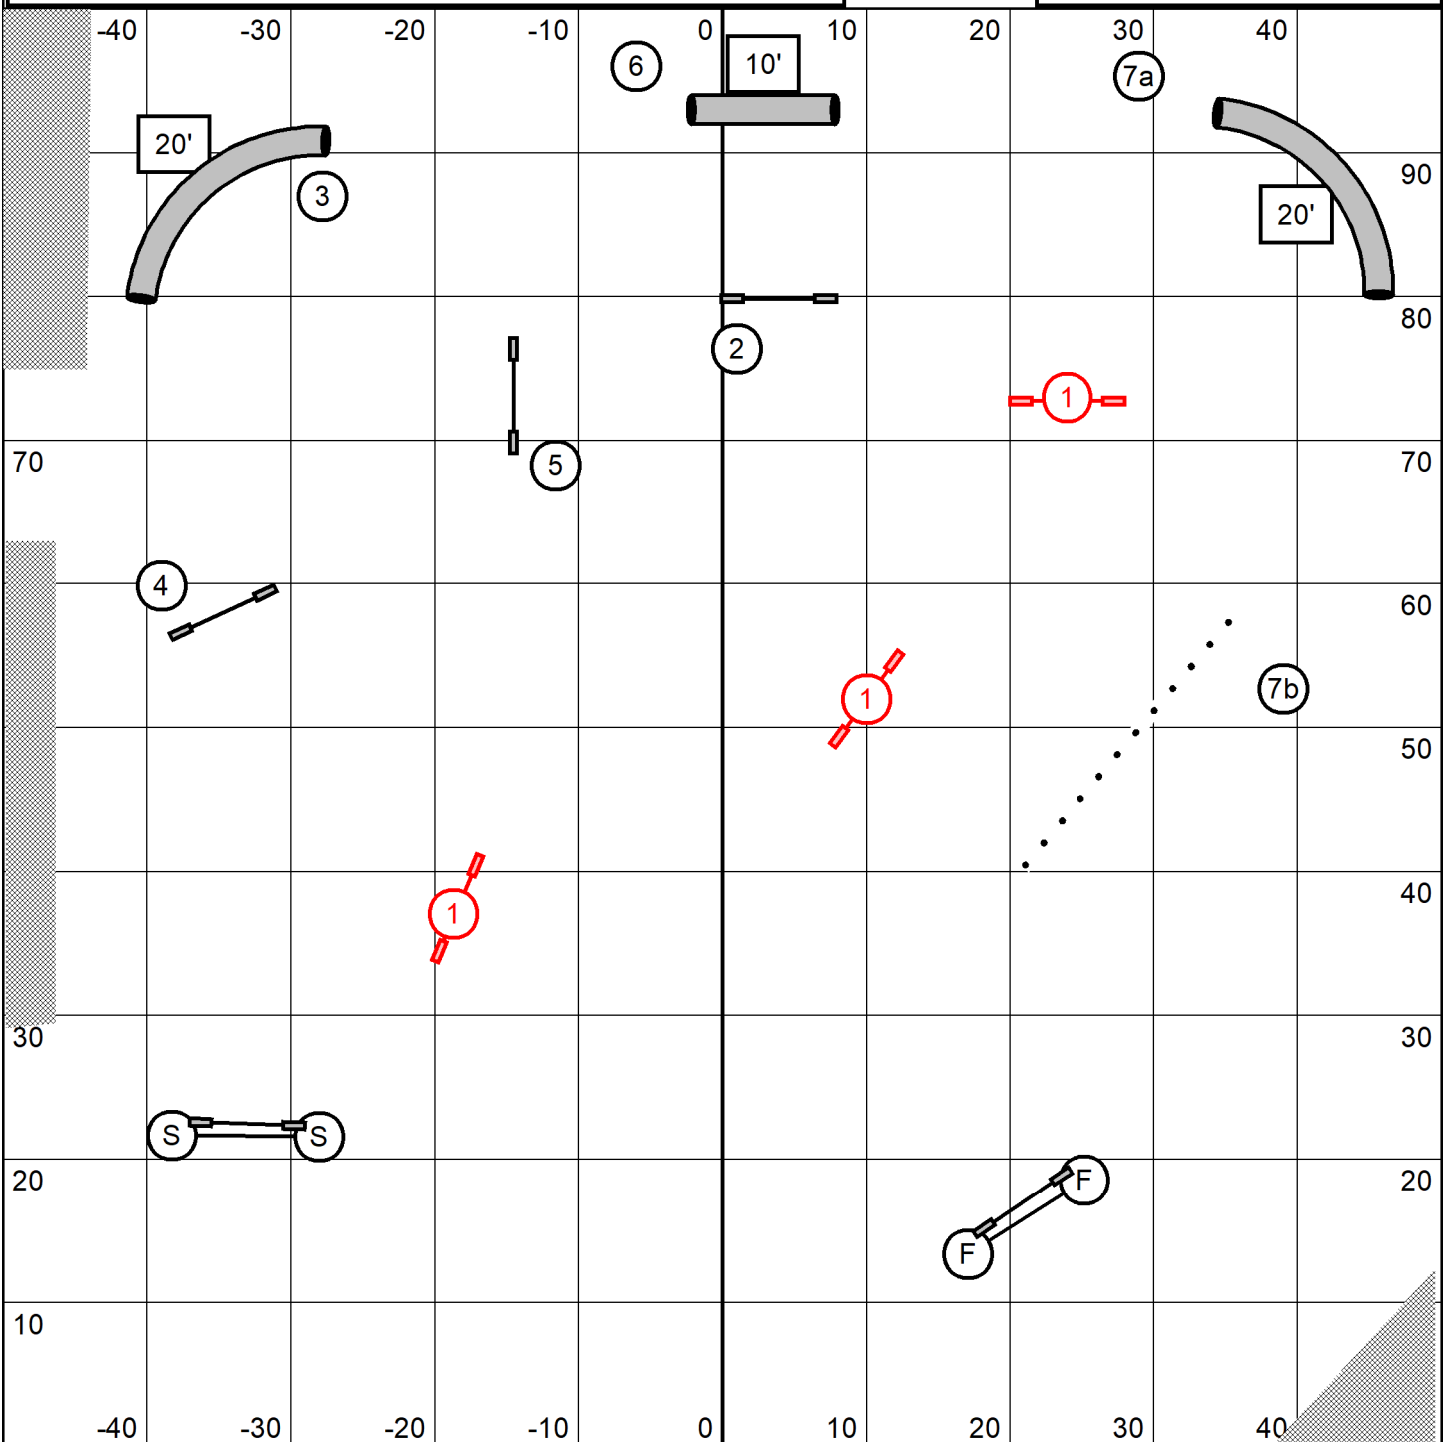

****Map is only an approximation****
Indoors on Turf
Electronic Timing

#16 tunnel bidirectional
No refusals unless dog enters and exits tunnel
or jumps on tunnel with 2 or more paws

Keystone Agility Club
UKI - Senior/Champ Speedstakes
Mary Ellen Barry
January 1, 2024

Map is only an approximation
Indoors on Turf
Electronic Timing

Keystone Agility Club
UKI - Senior/Champ Jumping
Mary Ellen Barry
January 1, 2024

****Map is only an approximation****
Indoors on Turf
Electronic Timing

Keystone Agility Club
UKI - Senior/Champ Agility
Mary Ellen Barry
January 1, 2024

#7 combo must be done in flow - either 7a/7b as numbered OR non numbered end of weaves to non numbered end of tunnel
 Finish jump live at all times

20" 22" 24" - 43 seconds
 8" 12" 16" - 46 seconds
 Select 16" 20" - 46 seconds
 Select 4" 8" 12" - 49 seconds

Keystone Agility Club
 UKI - Senior/Champ Snooker
 Mary Ellen Barry
 January 1, 2024

Map is only an approximation
 Indoors on Turf
 Electronic Timing