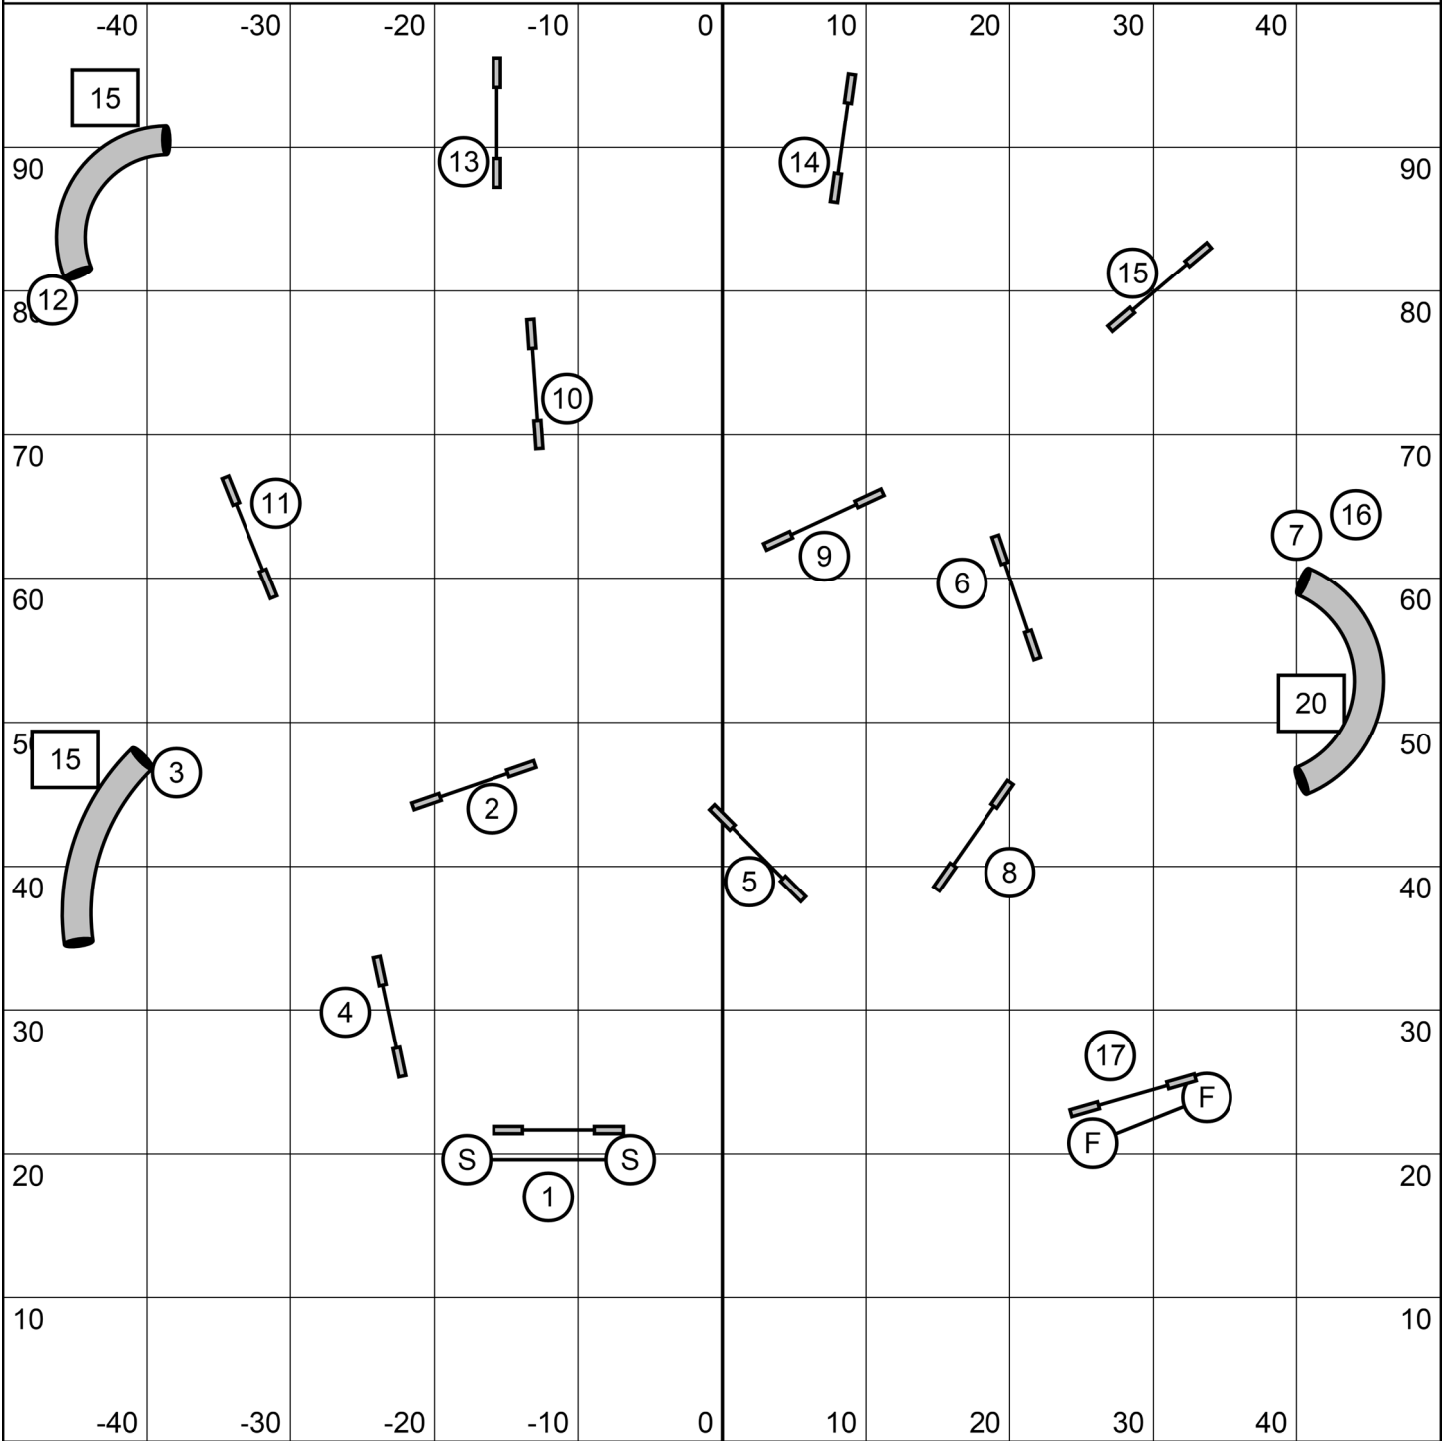

Keystone UKI
 Maureen Burke
 March 11, 2023
 Beginner/Novice Speed Stakes

Indoors on turf
 Electronic Timing
 Map is an approximation.

Keystone UKI
Maureen Burke
March 11, 2023
Beginner/Novice Jumping

Indoors on turf
Electronic Timing
Map is an approximation.

Keystone UKI
 Maureen Burke
 March 11, 2023
 Beginner/Novice Agility

Indoors on turf
 Electronic Timing
 Map is an approximation.