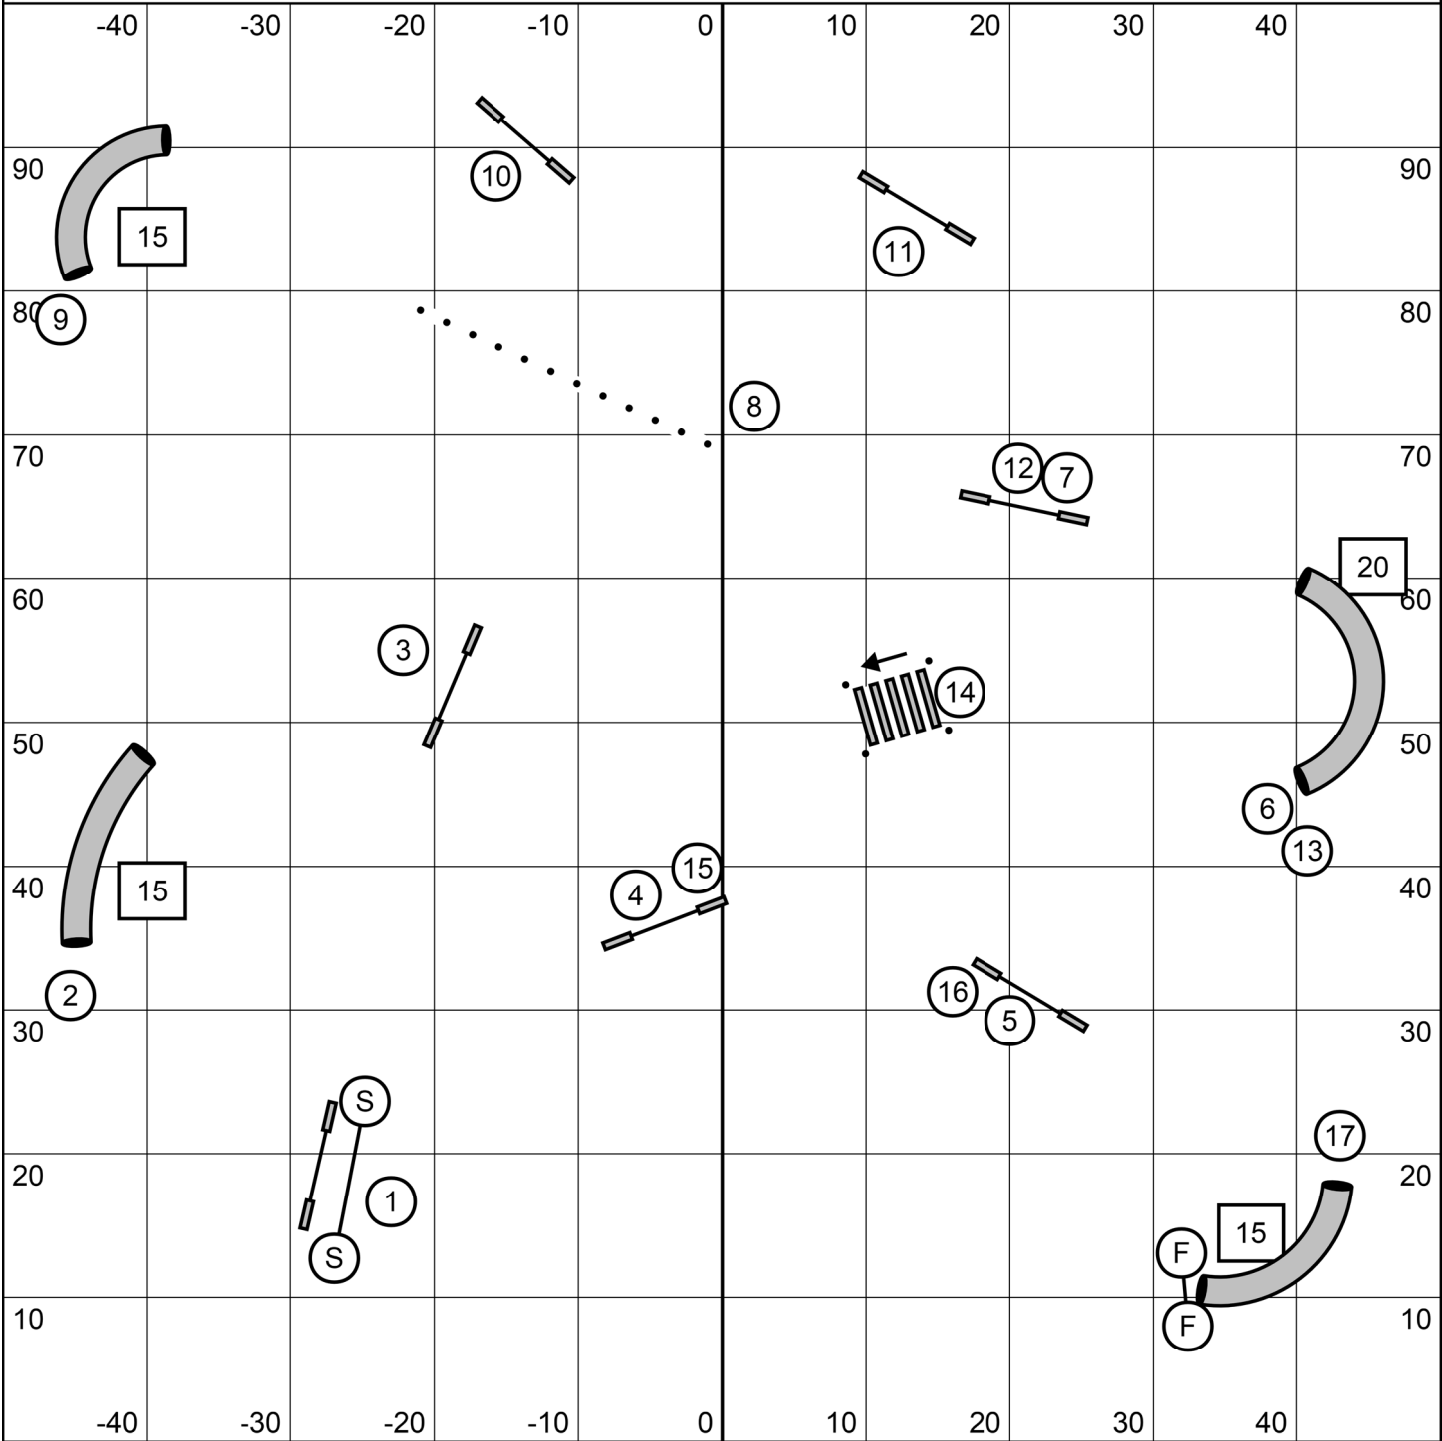

Keystone UKI
 Maureen Burke
 March 11, 2023
 Beginner/Novice Speed Stakes

Indoors on turf
 Electronic Timing
 Map is an approximation.

Keystone UKI
Maureen Burke
March 11, 2023
Beginner/Novice Jumping

Indoors on turf
Electronic Timing
Map is an approximation.

Keystone UKI
 Maureen Burke
 March 11, 2023
 Beginner/Novice Agility

Indoors on turf
 Electronic Timing
 Map is an approximation.