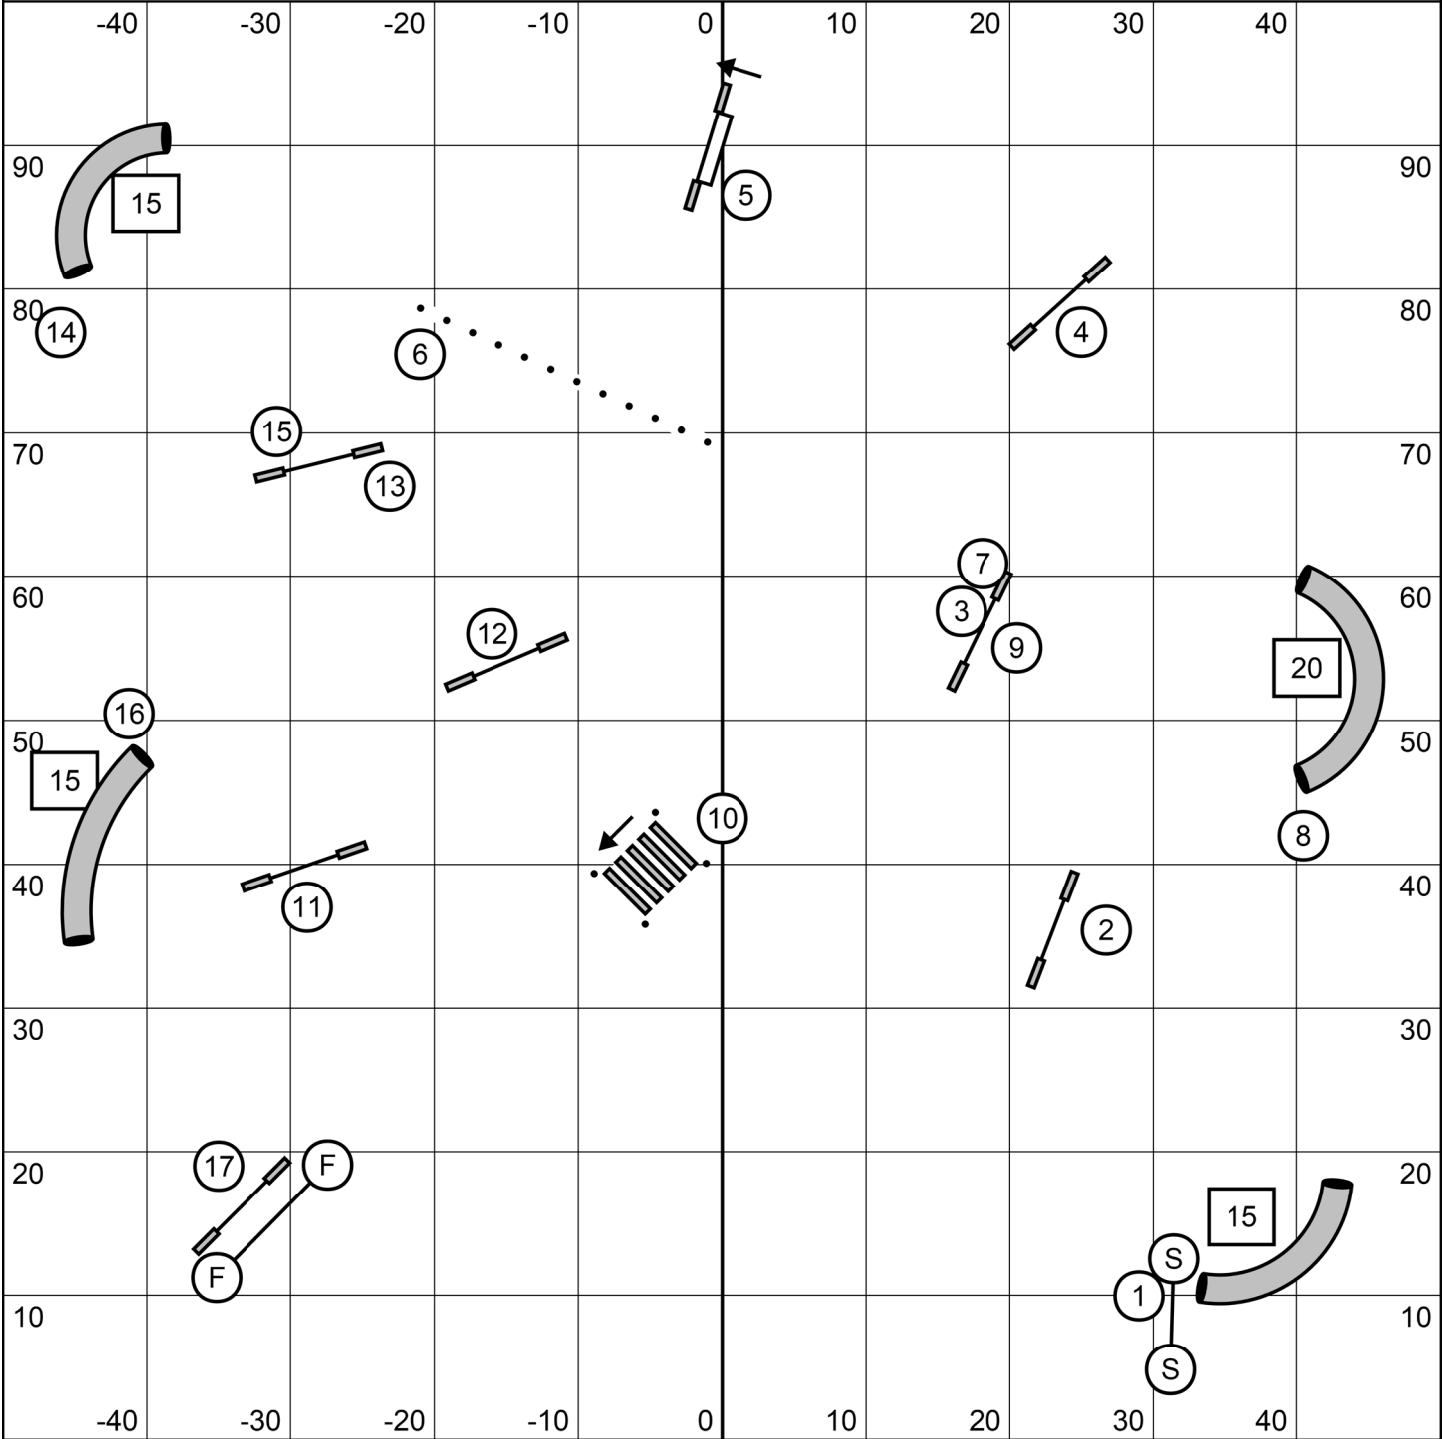

Keystone UKI  
Maureen Burke  
March 11, 2023  
Masters Series Jumping

Indoors on turf  
Electronic Timing  
Map is an approximation.

Keystone UKI  
Maureen Burke  
March 11, 2023  
Masters Series Agility

Indoors on turf  
Electronic Timing  
Map is an approximation.