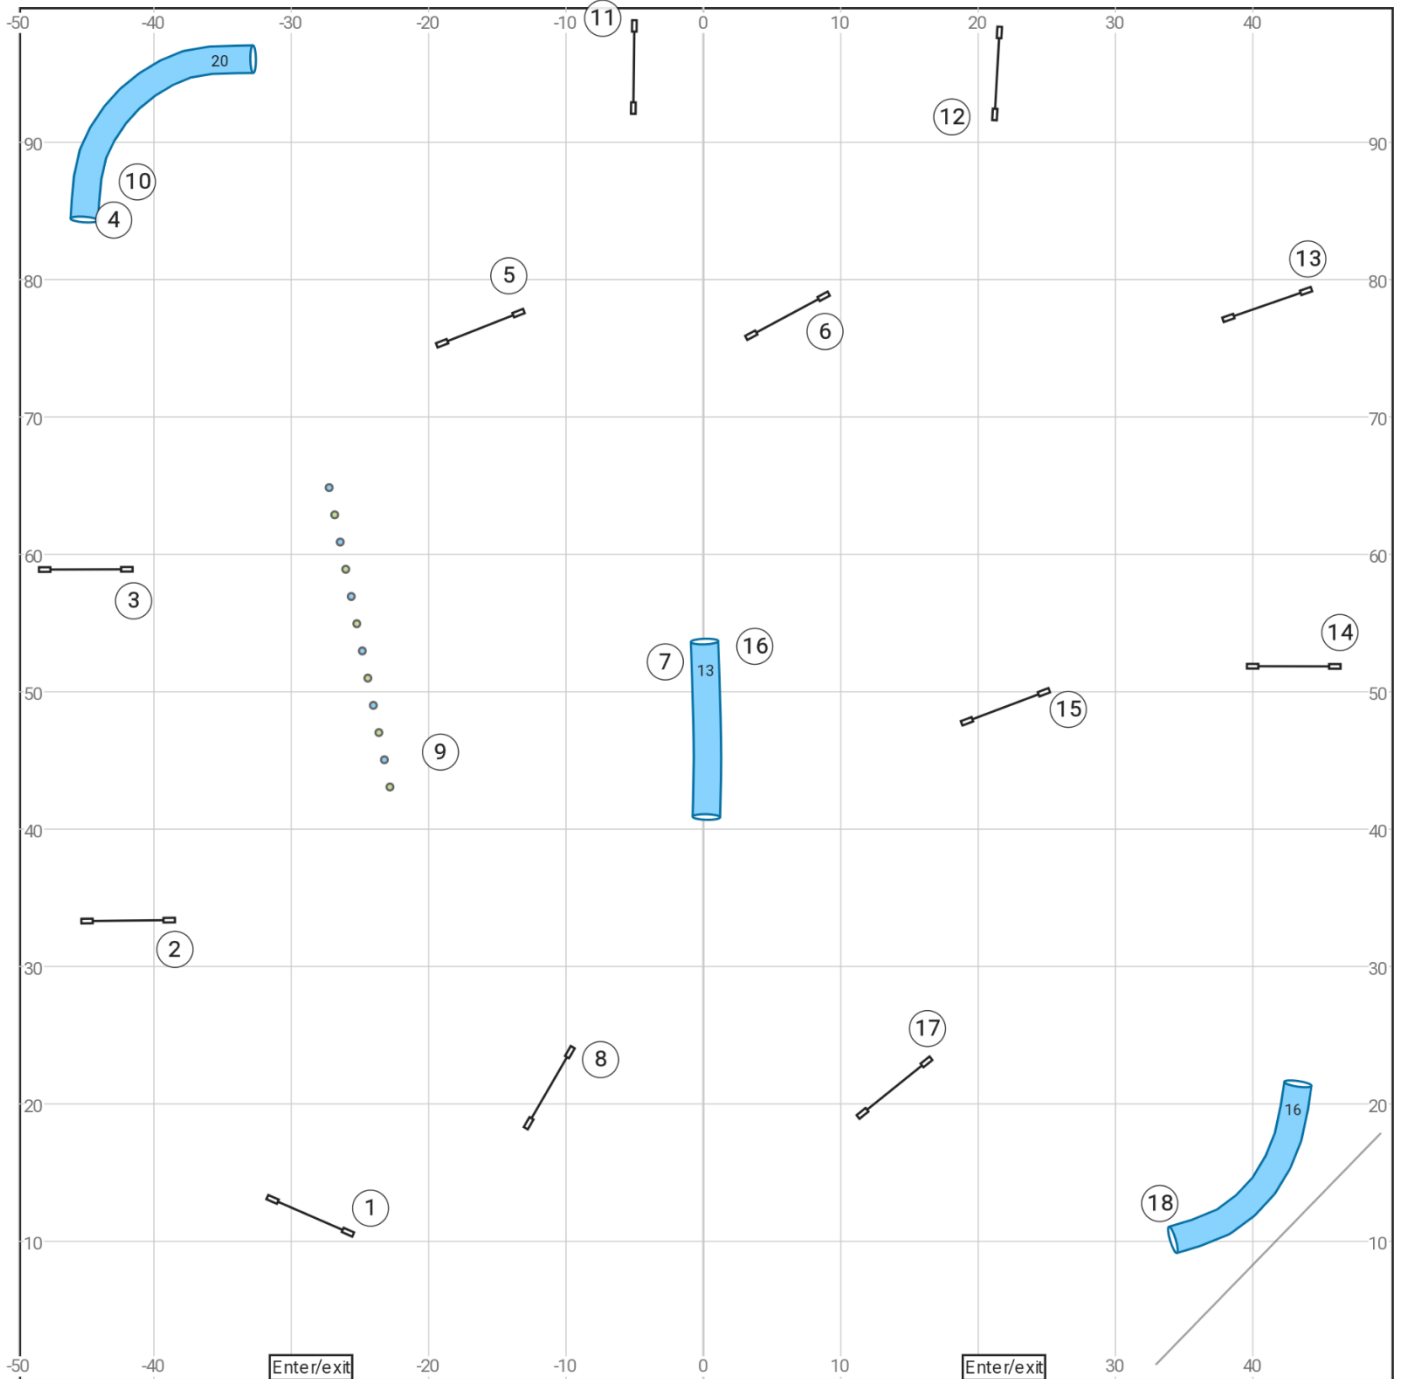

# 09 UKI Trial Keystone 14 May 2023 Kelly Ely Speedstakes Beg/Nov

Course is an approximation only

[www.smarteragility.com](http://www.smarteragility.com)

# 11 UKI Trial Keystone 14 May 23 Kelly Ely Jumping Beg/Nov

Course is an approximation only

[www.smarteragility.com](http://www.smarteragility.com)

# 13 UKI Trial Keystone 14 May 2023 Kelly Ely Gamblers Beg/Nov

Course is an approximation only

[www.smarteragility.com](http://www.smarteragility.com)

# 15 UKI Trial Keystone 14 May 23 Kelly Ely Agility Beg/Nov

Course is an approximation only

[www.smarteragility.com](http://www.smarteragility.com)