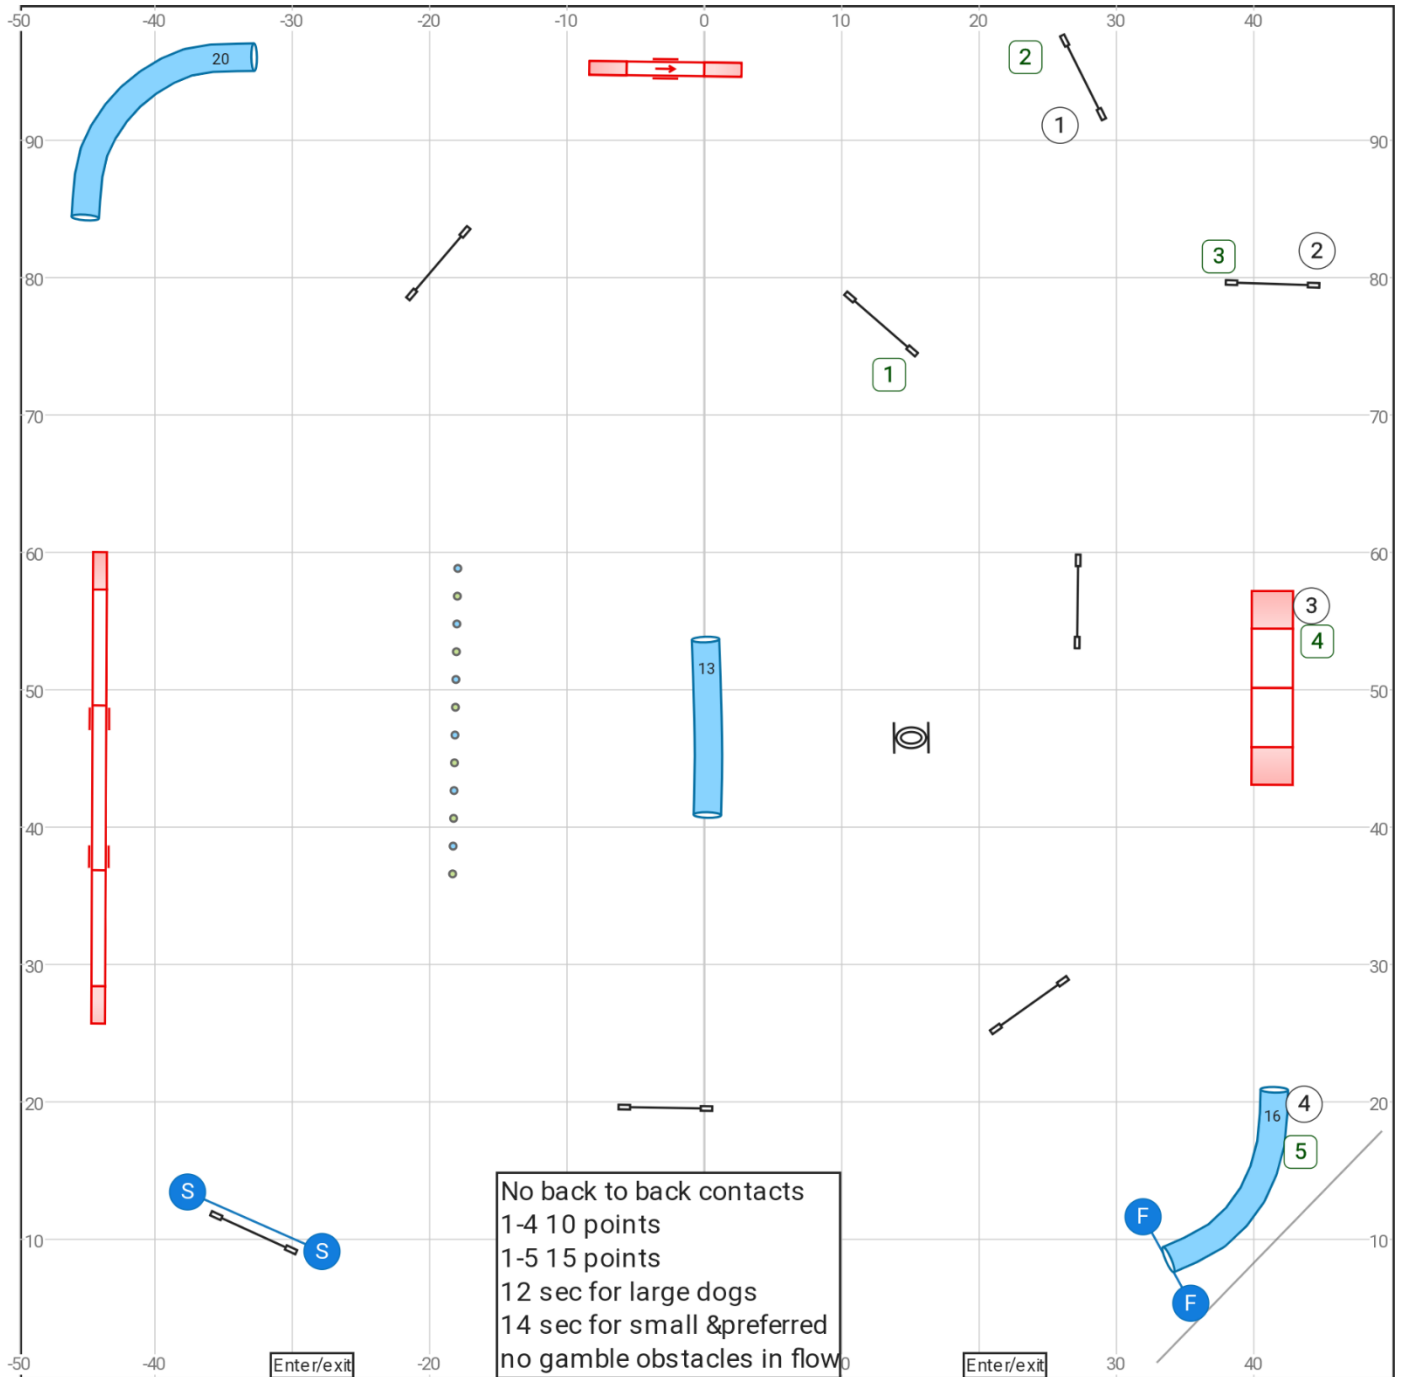

# 09 UKI Trial Keystone 14 May 2023 Kelly Ely Speedstakes Beg/Nov

Course is an approximation only

[www.smarteragility.com](http://www.smarteragility.com)

# 11 UKI Trial Keystone 14 May 23 Kelly Ely Jumping Beg/Nov

Course is an approximation only

[www.smarteragility.com](http://www.smarteragility.com)

# 13 UKI Trial Keystone 14 May 2023 Kelly Ely Gamblers Beg/Nov

Course is an approximation only

[www.smarteragility.com](http://www.smarteragility.com)

# 15 UKI Trial Keystone 14 May 23 Kelly Ely Agility Beg/Nov

Course is an approximation only

[www.smarteragility.com](http://www.smarteragility.com)