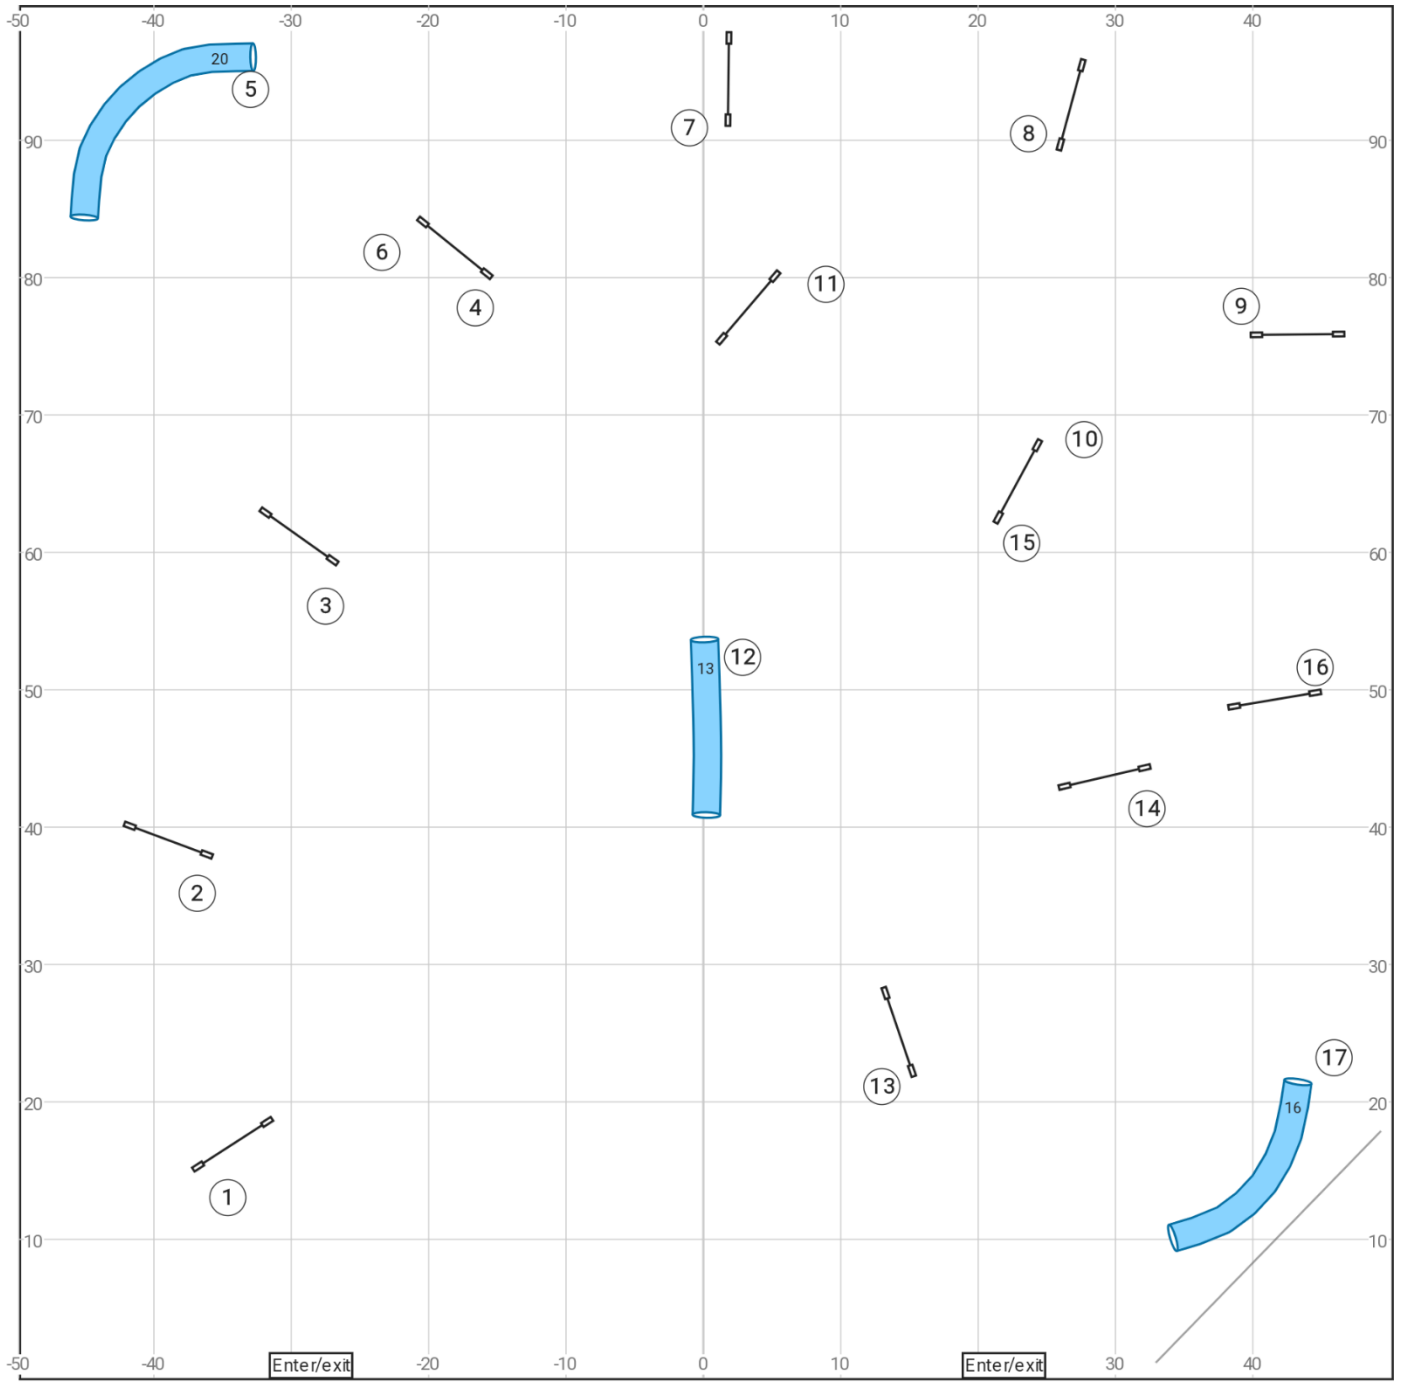

# 09 UKI Trial Keystone 14 May 2023 Kelly Ely Speedstakes Beg/Nov

Course is an approximation only

[www.smarteragility.com](http://www.smarteragility.com)

# 11 UKI Trial Keystone 14 May 23 Kelly Ely Jumping Beg/Nov

Course is an approximation only

[www.smarteragility.com](http://www.smarteragility.com)

# 13 UKI Trial Keystone 14 May 2023 Kelly Ely Gamblers Beg/Nov

Course is an approximation only

[www.smarteragility.com](http://www.smarteragility.com)

# 15 UKI Trial Keystone 14 May 23 Kelly Ely Agility Beg/Nov

Course is an approximation only

[www.smarteragility.com](http://www.smarteragility.com)