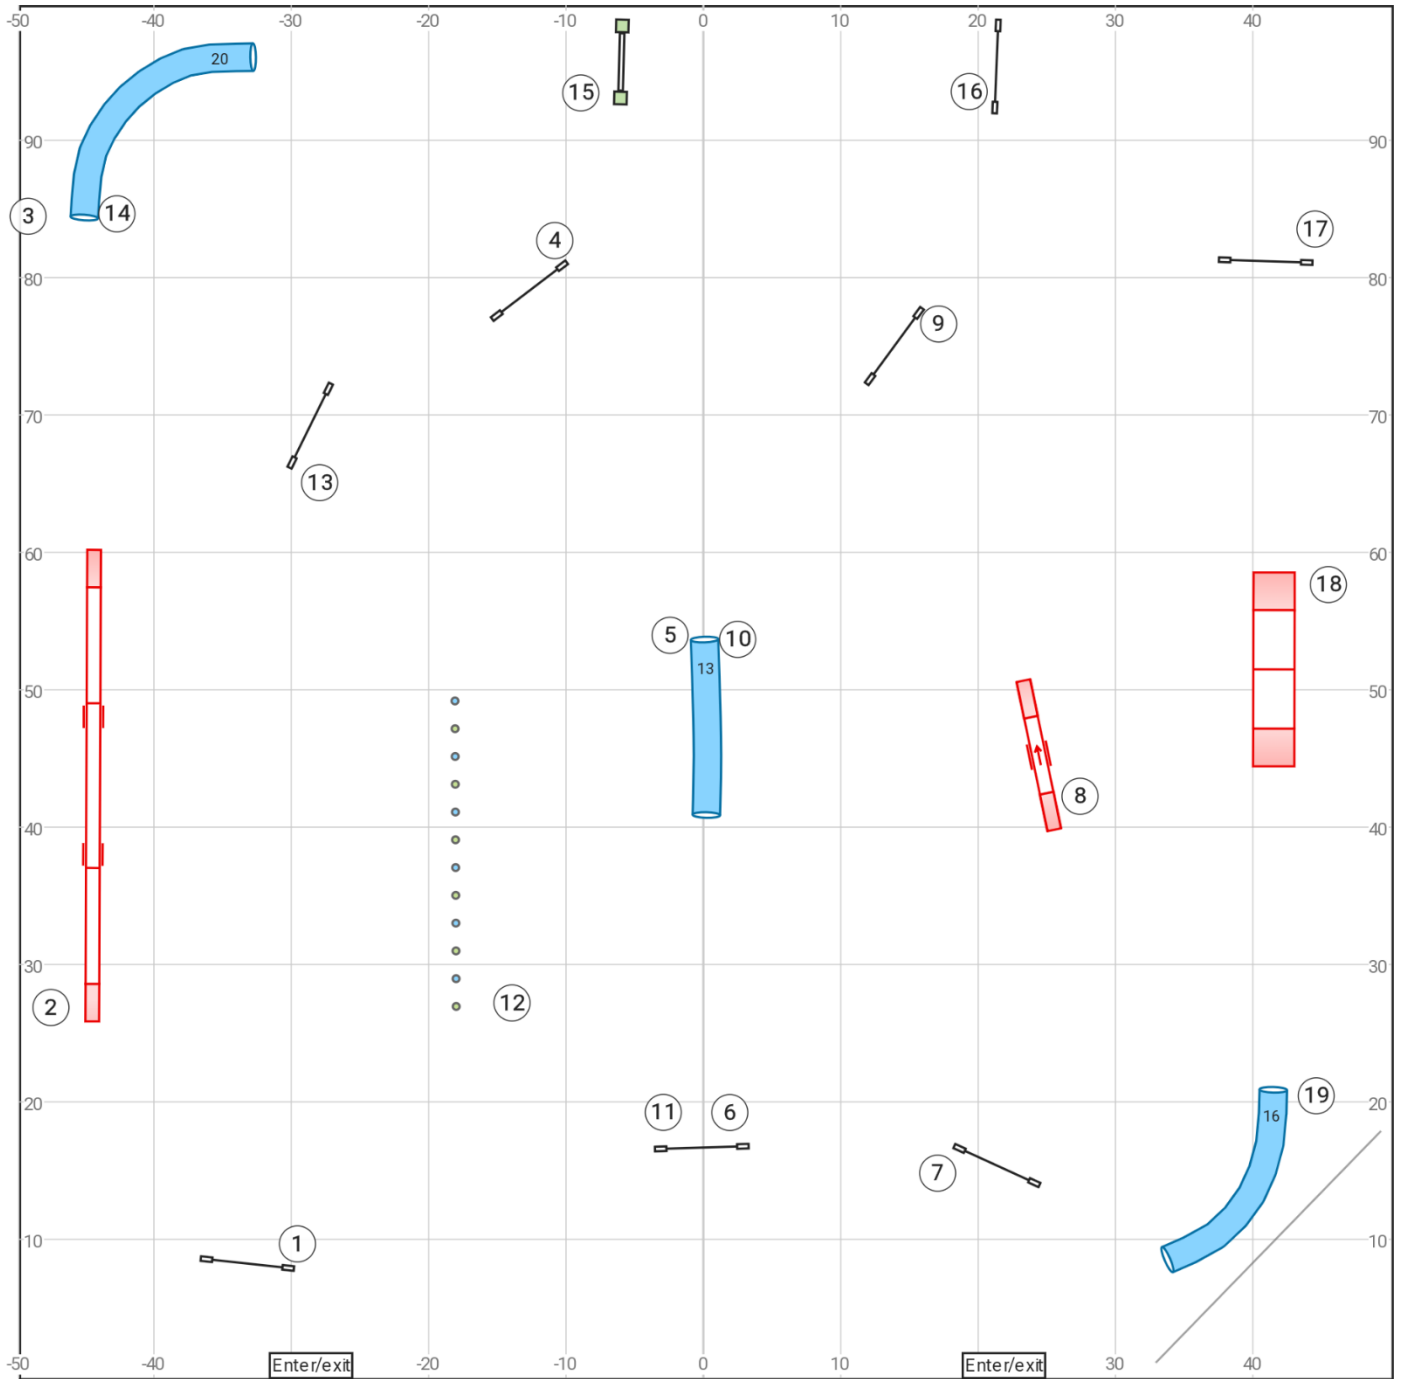

# 11 UKI Trial Keystone 14 May 23 Kelly Ely Jumping Beg/Nov

Course is an approximation only

[www.smarteragility.com](http://www.smarteragility.com)

# 13 UKI Trial Keystone 14 May 2023 Kelly Ely Gamblers Beg/Nov

Course is an approximation only

[www.smarteragility.com](http://www.smarteragility.com)

# 15 UKI Trial Keystone 14 May 23 Kelly Ely Agility Beg/Nov

Course is an approximation only

[www.smarteragility.com](http://www.smarteragility.com)