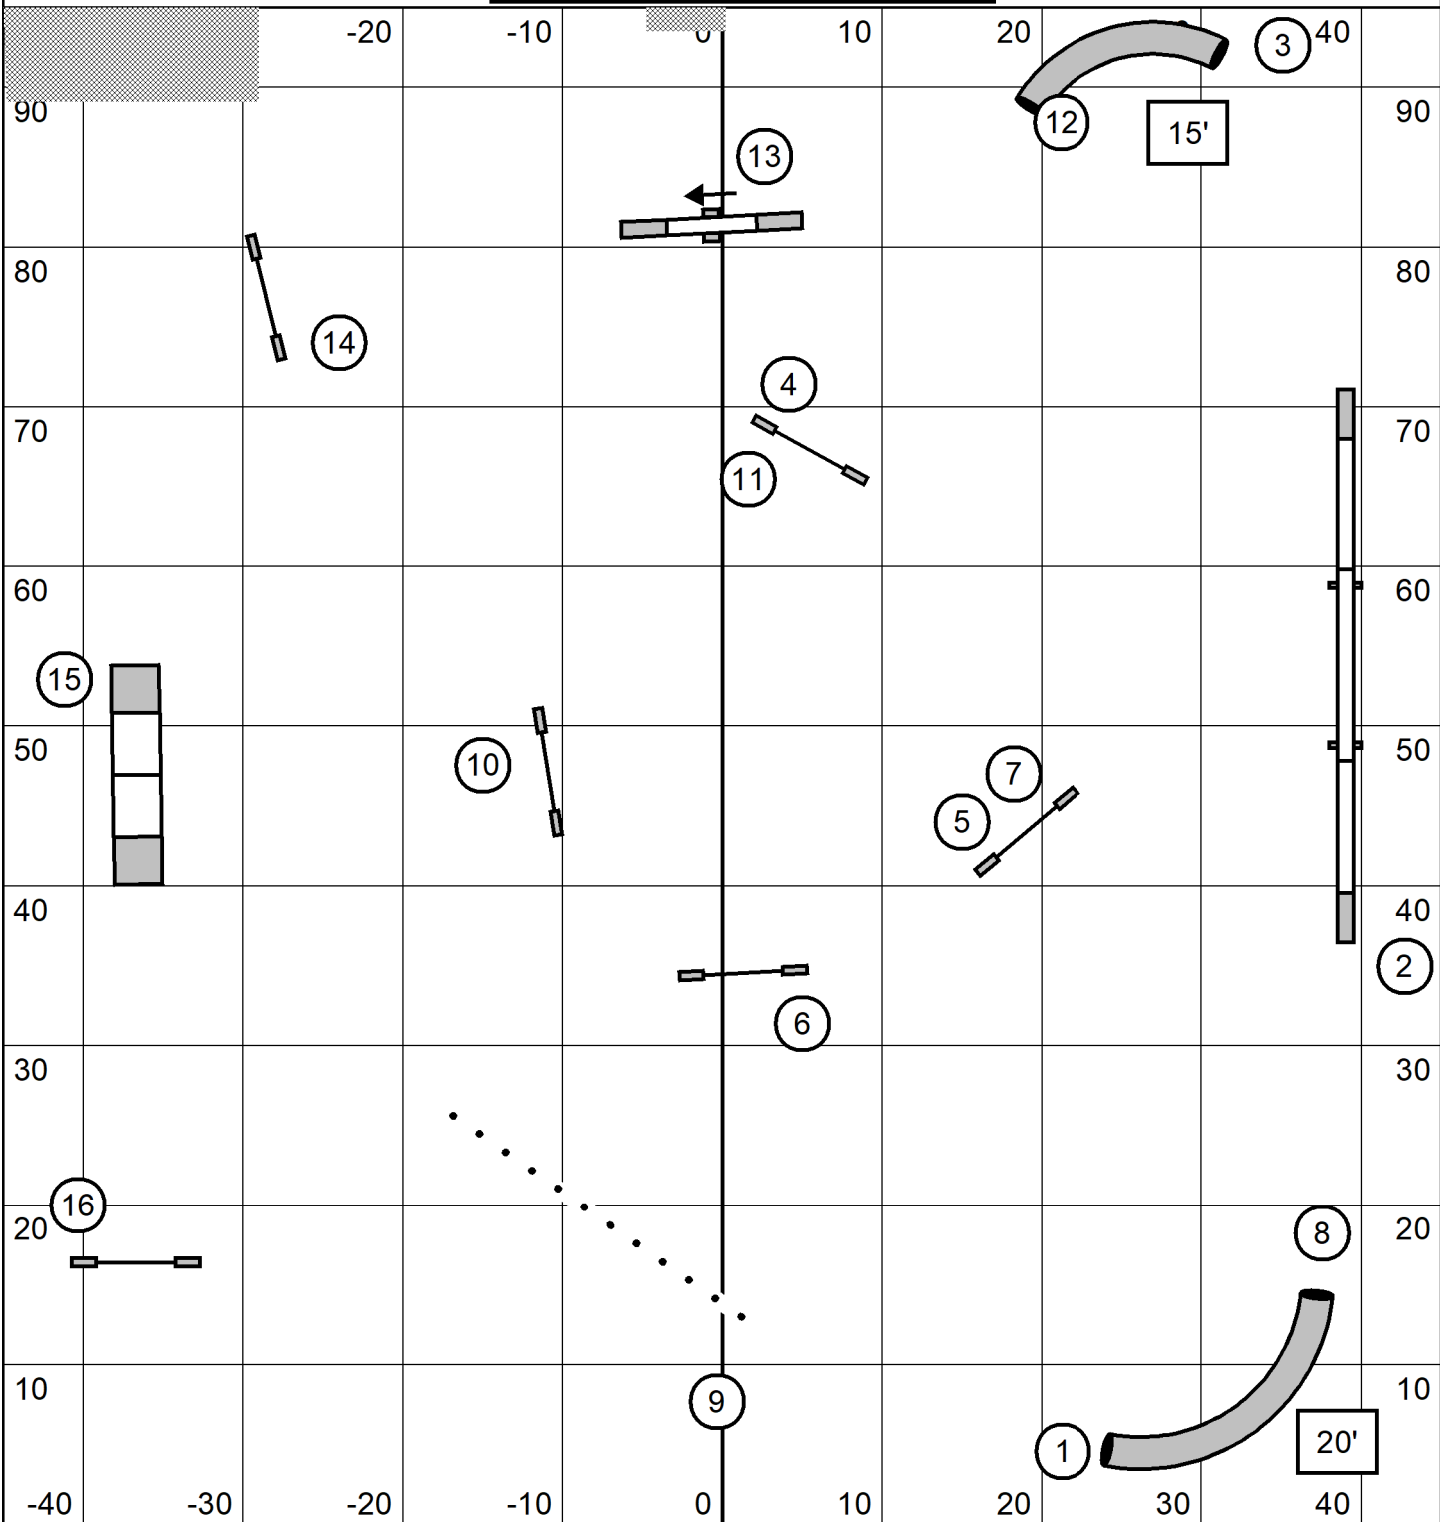

Flying Dogs Agility
Mary Ellen Barry
Beginner/Novice Speedstakes 2
July 28, 2024

#7 combo must be done as numbered 7a then 7b, then 7c in both opening and closing
 #5 and #6 combos, any order, any direction in the opening, as numbered in closing
 #2 and #3 bidirectional in closing - no refusals unless dog enters and exits tunnel, jumps on tunnel with 4 paws, goes under the bar or jumps the wing
 Finish jump live at all times

Map is only an approximation
 Indoors on Turf
 Electronic Timing

Flying Dogs Agility
 Mary Ellen Barry
 Open Snooker
 July 28, 2024

20" 22" 24" - 46 seconds
 8" 12" 16" - 49 seconds
 Select 16" 20" - 49 seconds
 Select 4" 8" 12" - 52 seconds

****Map is only an approximation****
Indoors on Turf
Electronic Timing

Flying Dogs Agility
Judge: Mary Ellen Barry
Beginner/Novice Jumping
July 28, 2024

****Map is only an approximation****
Indoors on Turf
Electronic Timing