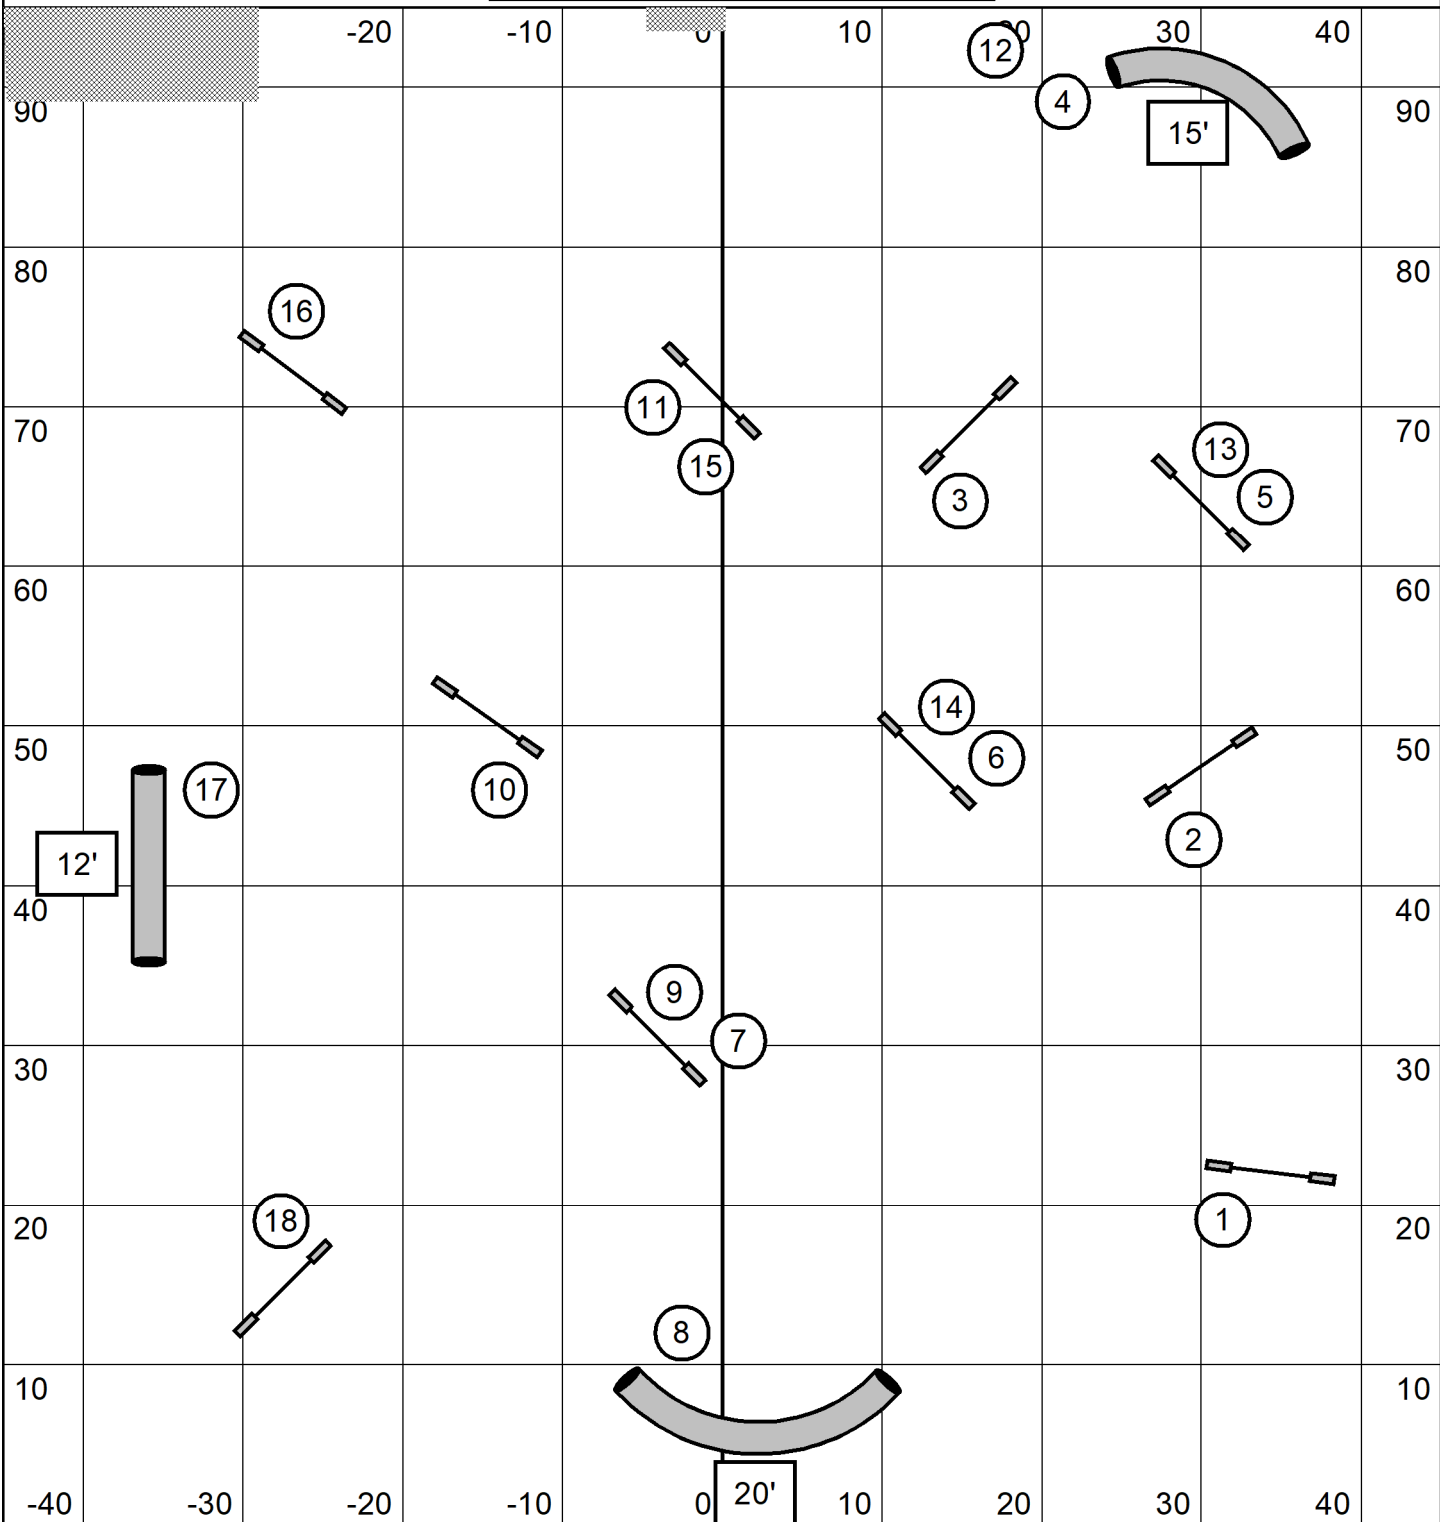

****Map is only an approximation****
Indoors on Turf
Electronic Timing

Flying Dogs Agility
Mary Ellen Barry
Beginner/Novice Speedstakes
July 28, 2024

****Map is only an approximation****
Indoors on Turf
Electronic Timing

Flying Dogs Agility
Mary Ellen Barry
Beginner/Novice Speedstakes 2
July 28, 2024

#7 combo must be done as numbered 7a then 7b, then 7c in both opening and closing
 #5 and #6 combos, any order, any direction in the opening, as numbered in closing
 #2 and #3 bidirectional in closing - no refusals unless dog enters and exits tunnel, jumps on tunnel with 4 paws, goes under the bar or jumps the wing
 Finish jump live at all times

Map is only an approximation
 Indoors on Turf
 Electronic Timing

Flying Dogs Agility
 Mary Ellen Barry
 Open Snooker
 July 28, 2024

20" 22" 24" - 46 seconds
 8" 12" 16" - 49 seconds
 Select 16" 20" - 49 seconds
 Select 4" 8" 12" - 52 seconds