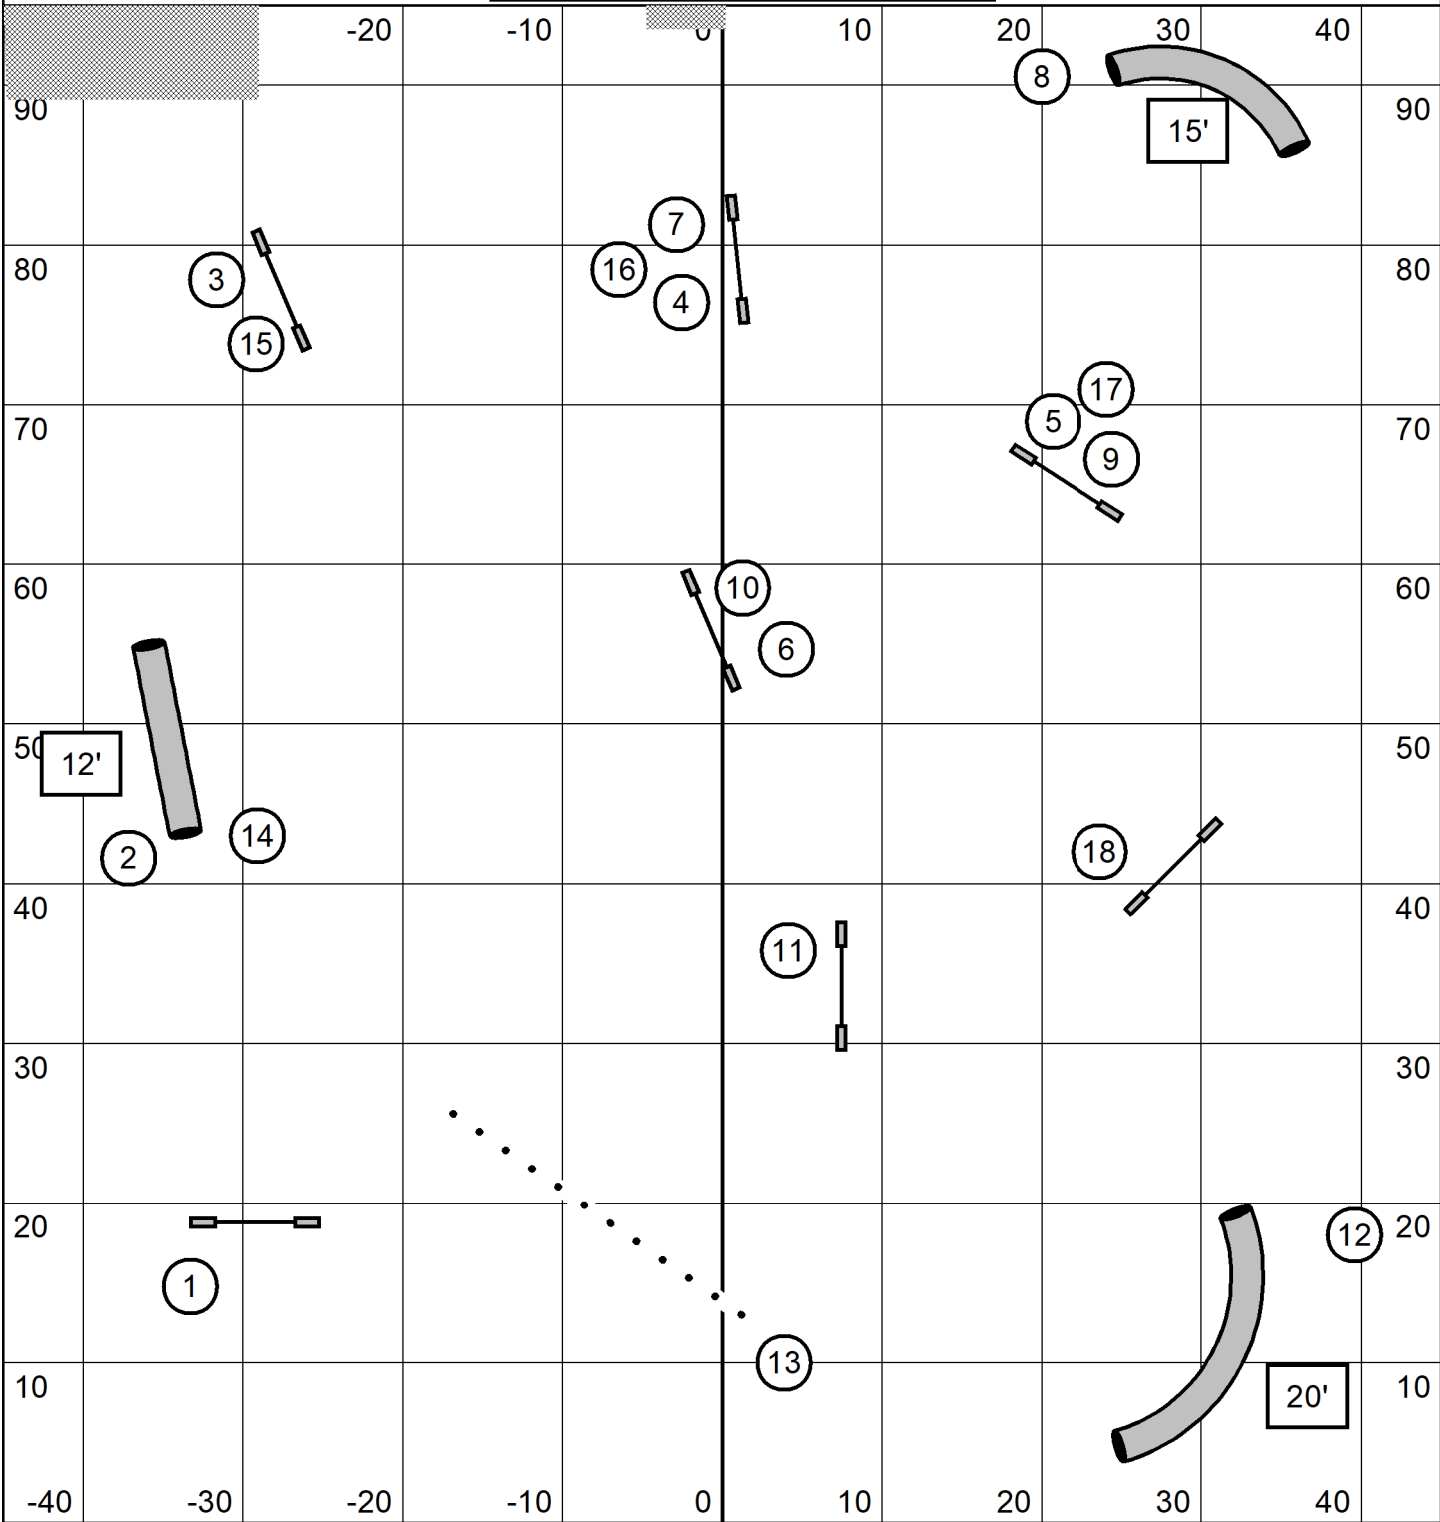

Map is only an approximation
Indoors on Turf
Electronic Timing

Flying Dogs Agility
Judge: Mary Ellen Barry
Beginner/Novice Jumping
July 28, 2024