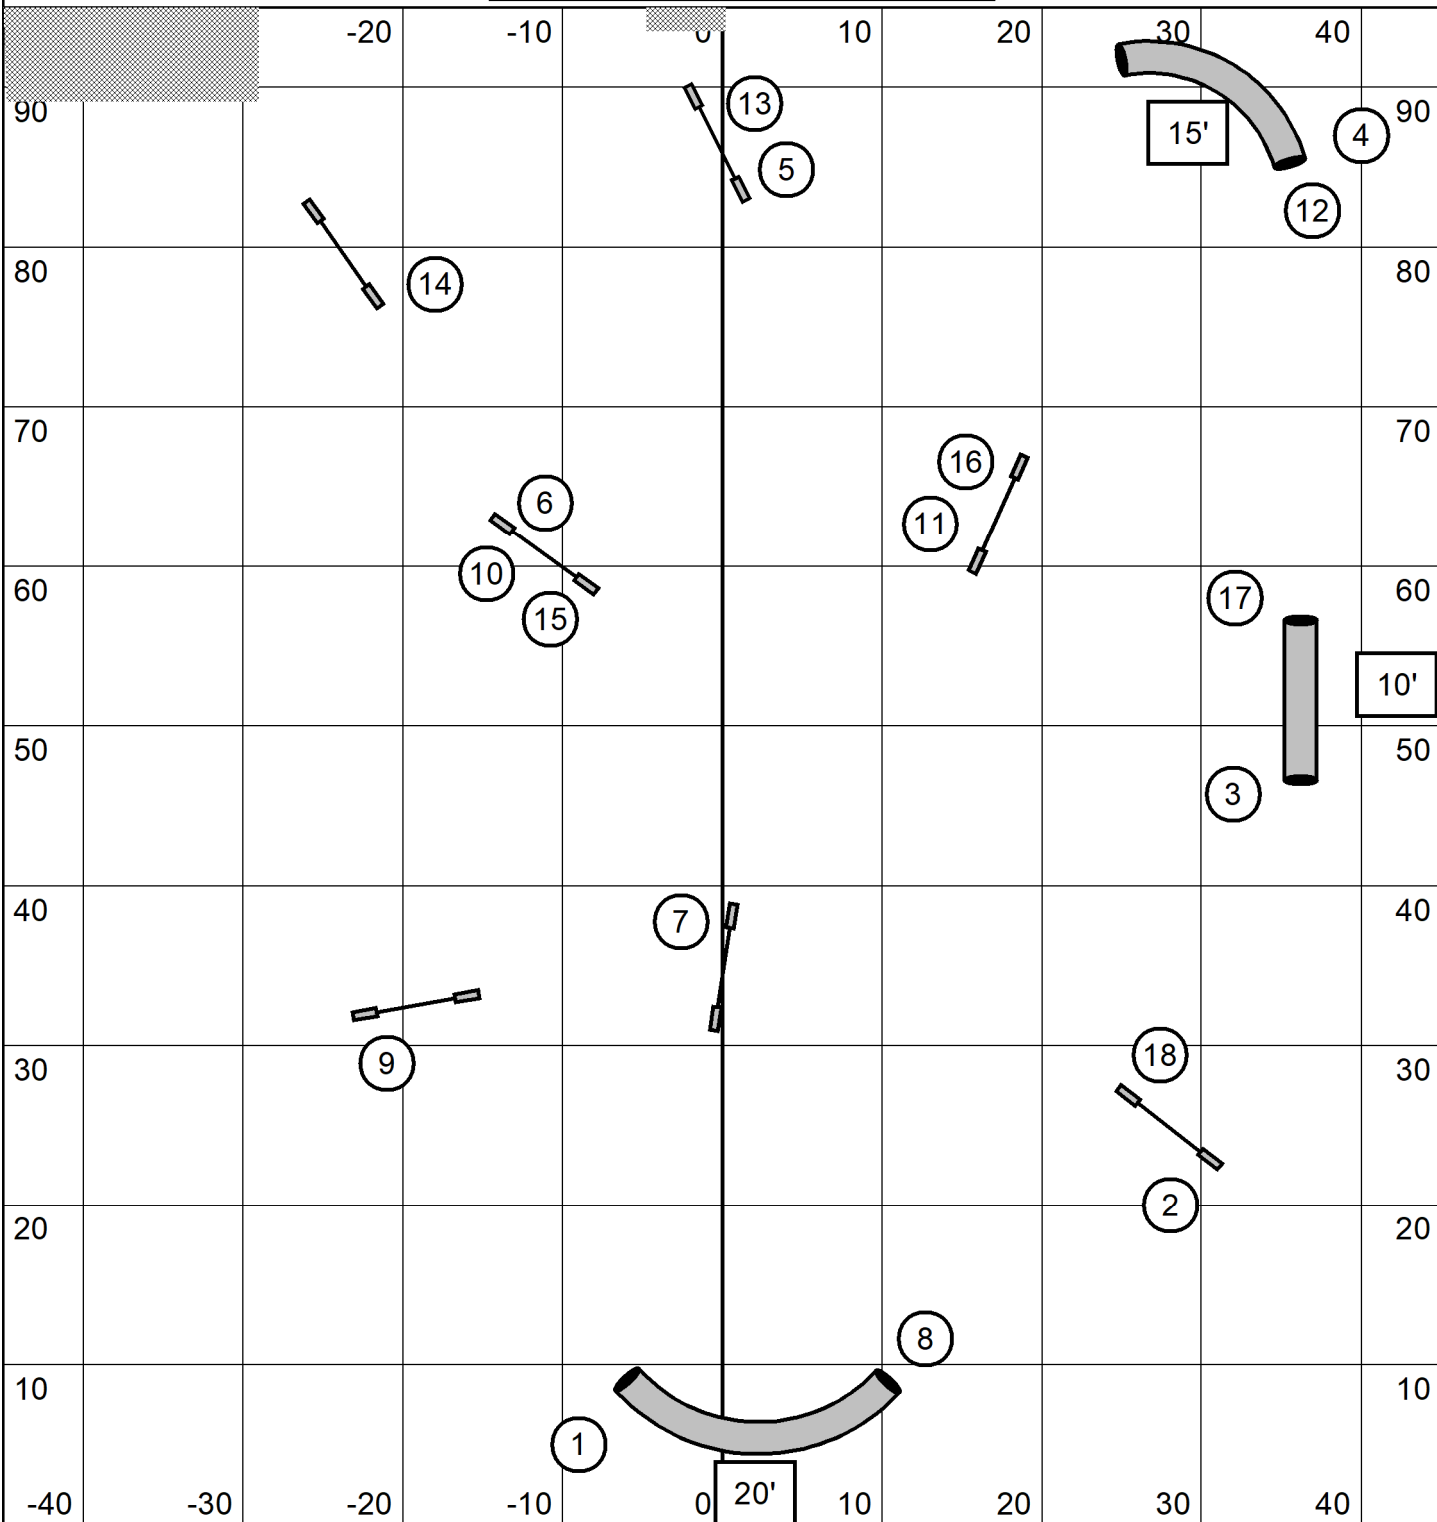

****Map is only an approximation****
Indoors on Turf
Electronic Timing

Flying Dogs Agility
Mary Ellen Barry
Beginner/Novice Speedstakes
July 28, 2024

****Map is only an approximation****
Indoors on Turf
Electronic Timing

Flying Dogs Agility
Mary Ellen Barry
Beginner/Novice Speedstakes 2
July 28, 2024

#7 combo must be done as numbered 7a then 7b, then 7c in both opening and closing
 #5 and #6 combos, any order, any direction in the opening, as numbered in closing
 #2 and #3 bidirectional in closing - no refusals unless dog enters and exits tunnel, jumps on tunnel with 4 paws, goes under the bar or jumps the wing
 Finish jump live at all times

Map is only an approximation
 Indoors on Turf
 Electronic Timing

Flying Dogs Agility
 Mary Ellen Barry
 Open Snooker
 July 28, 2024

20" 22" 24" - 46 seconds
 8" 12" 16" - 49 seconds
 Select 16" 20" - 49 seconds
 Select 4" 8" 12" - 52 seconds