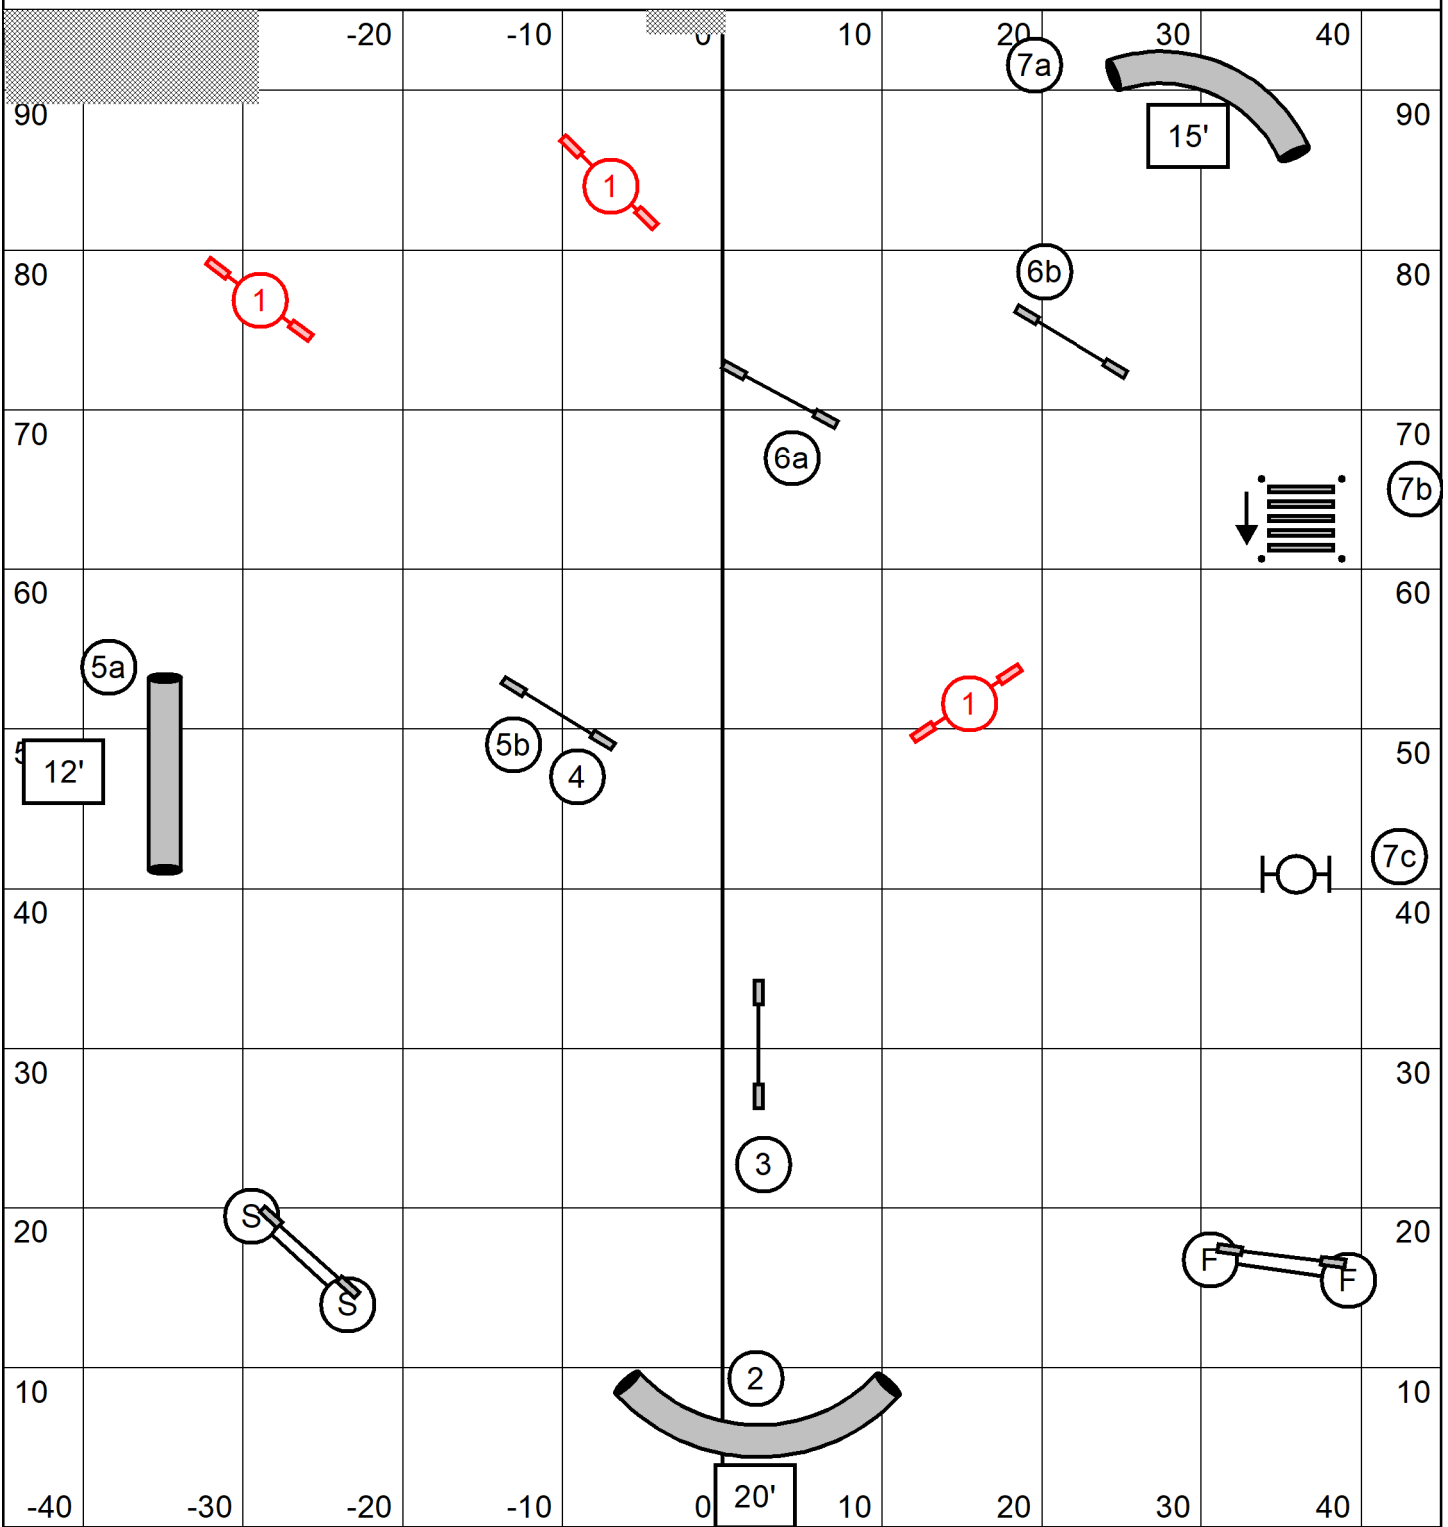

****Map is only an approximation****
Indoors on Turf
Electronic Timing

Flying Dogs Agility
Mary Ellen Barry
Beginner/Novice Speedstakes
July 28, 2024

****Map is only an approximation****
Indoors on Turf
Electronic Timing

Flying Dogs Agility
Mary Ellen Barry
Beginner/Novice Speedstakes 2
July 28, 2024

#7 combo must be done as numbered 7a then 7b, then 7c in both opening and closing
 #5 and #6 combos, any order, any direction in the opening, as numbered in closing
 #2 and #3 bidirectional in closing - no refusals unless dog enters and exits tunnel, jumps on tunnel with 4 paws, goes under the bar or jumps the wing
 Finish jump live at all times

Map is only an approximation
 Indoors on Turf
 Electronic Timing

Flying Dogs Agility
 Mary Ellen Barry
 Open Snooker
 July 28, 2024

20" 22" 24" - 46 seconds
 8" 12" 16" - 49 seconds
 Select 16" 20" - 49 seconds
 Select 4" 8" 12" - 52 seconds

****Map is only an approximation****
Indoors on Turf
Electronic Timing

Flying Dogs Agility
Judge: Mary Ellen Barry
Beginner/Novice Jumping
July 28, 2024

****Map is only an approximation****
Indoors on Turf
Electronic Timing