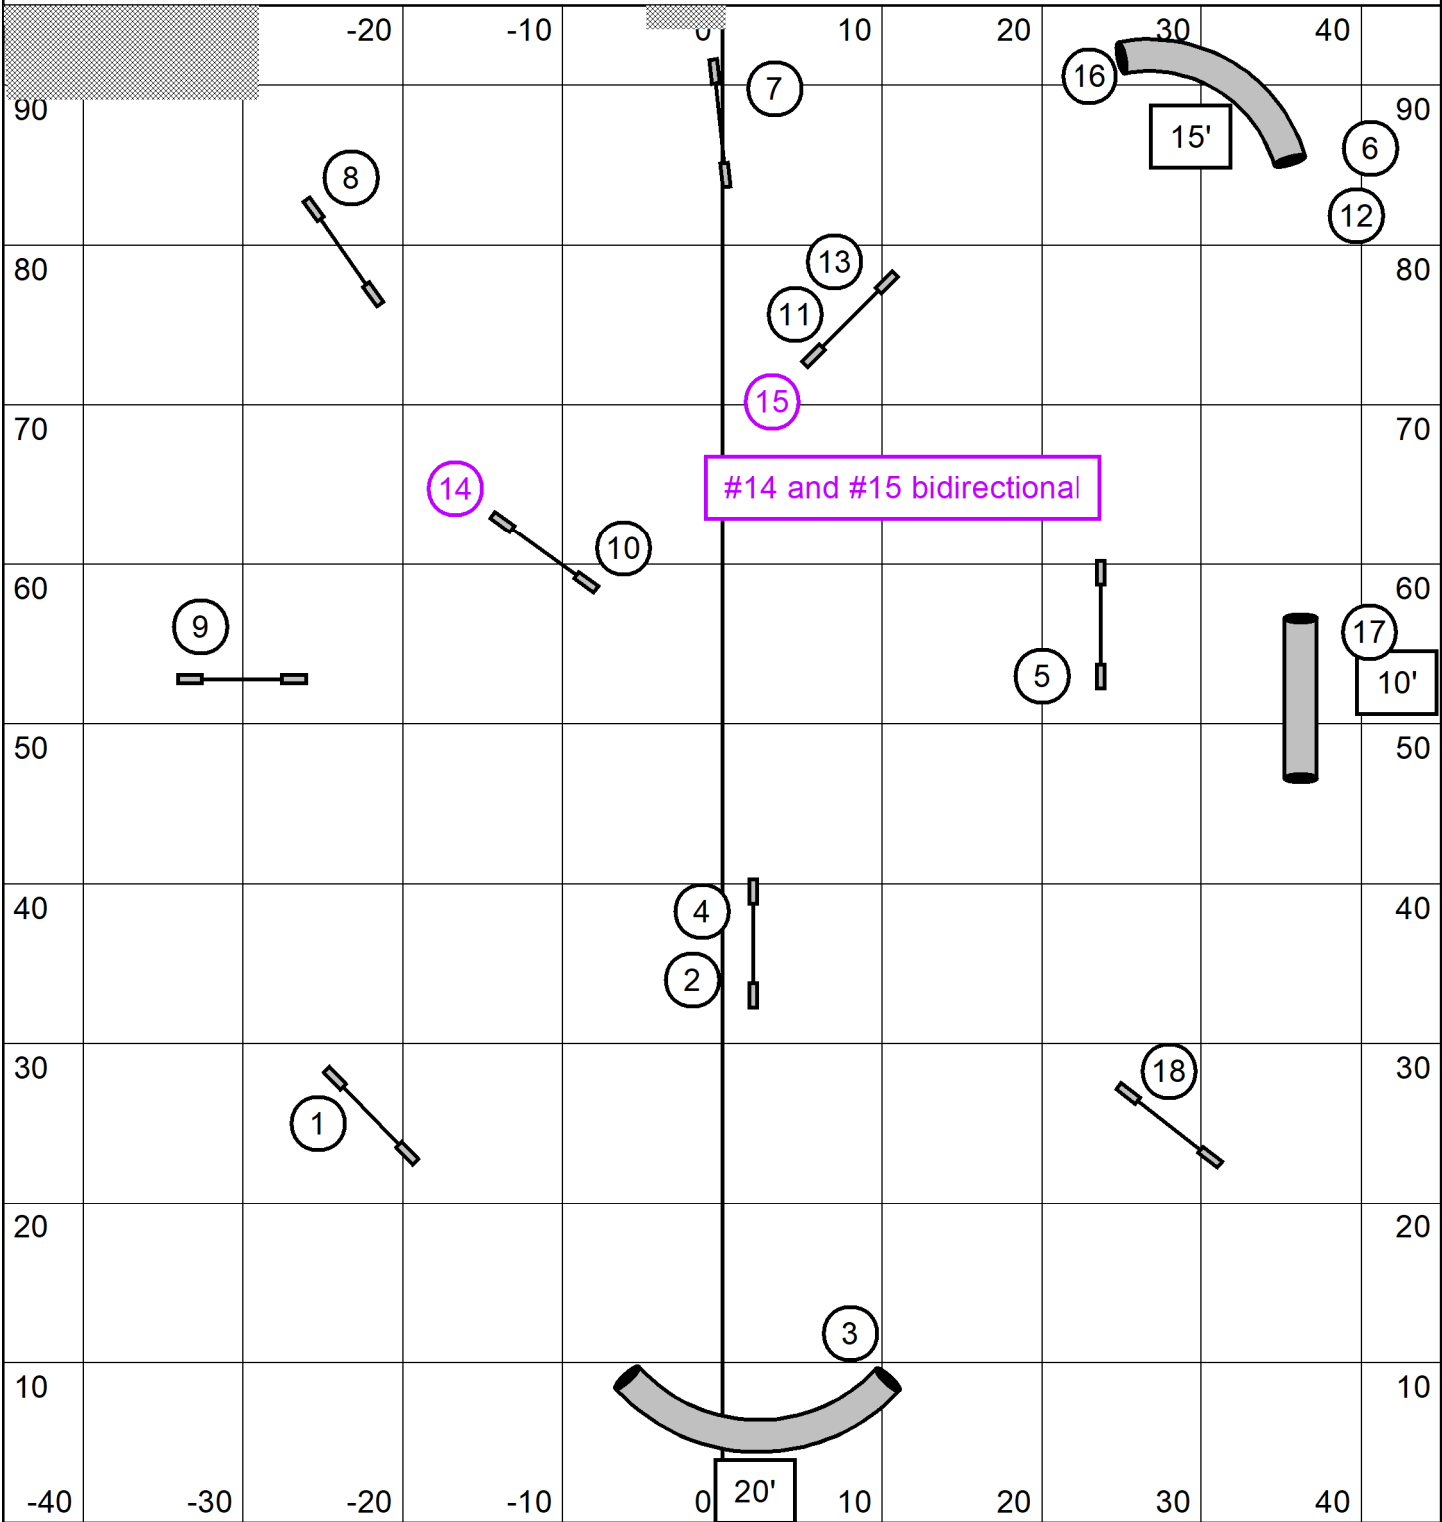

**\*\*Map is only an approximation\*\***  
Indoors on Turf  
Electronic Timing

#14 and #15 bidirectional

Flying Dogs Agility  
Mary Ellen Barry  
Senior/Champ Speedstakes  
July 28, 2024

**\*\*Map is only an approximation\*\***  
Indoors on Turf  
Electronic Timing

Flying Dogs Agility  
Mary Ellen Barry  
Senior/Champ Speedstakes 2  
July 28, 2024

#7 combo must be done as numbered 7a then 7b, then 7c in both opening and closing  
 #5 and #6 combos, any order, any direction in the opening, as numbered in closing  
 #2 and #3 bidirectional in closing - no refusals unless dog enters and exits tunnel, jumps on tunnel with 4 paws, goes under the bar or jumps the wing  
 Finish jump live at all times

\*\*Map is only an approximation\*\*  
 Indoors on Turf  
 Electronic Timing

Flying Dogs Agility  
 Mary Ellen Barry  
 Open Snooker  
 July 28, 2024

20" 22" 24" - 46 seconds  
 8" 12" 16" - 49 seconds  
 Select 16" 20" - 49 seconds  
 Select 4" 8" 12" - 52 seconds