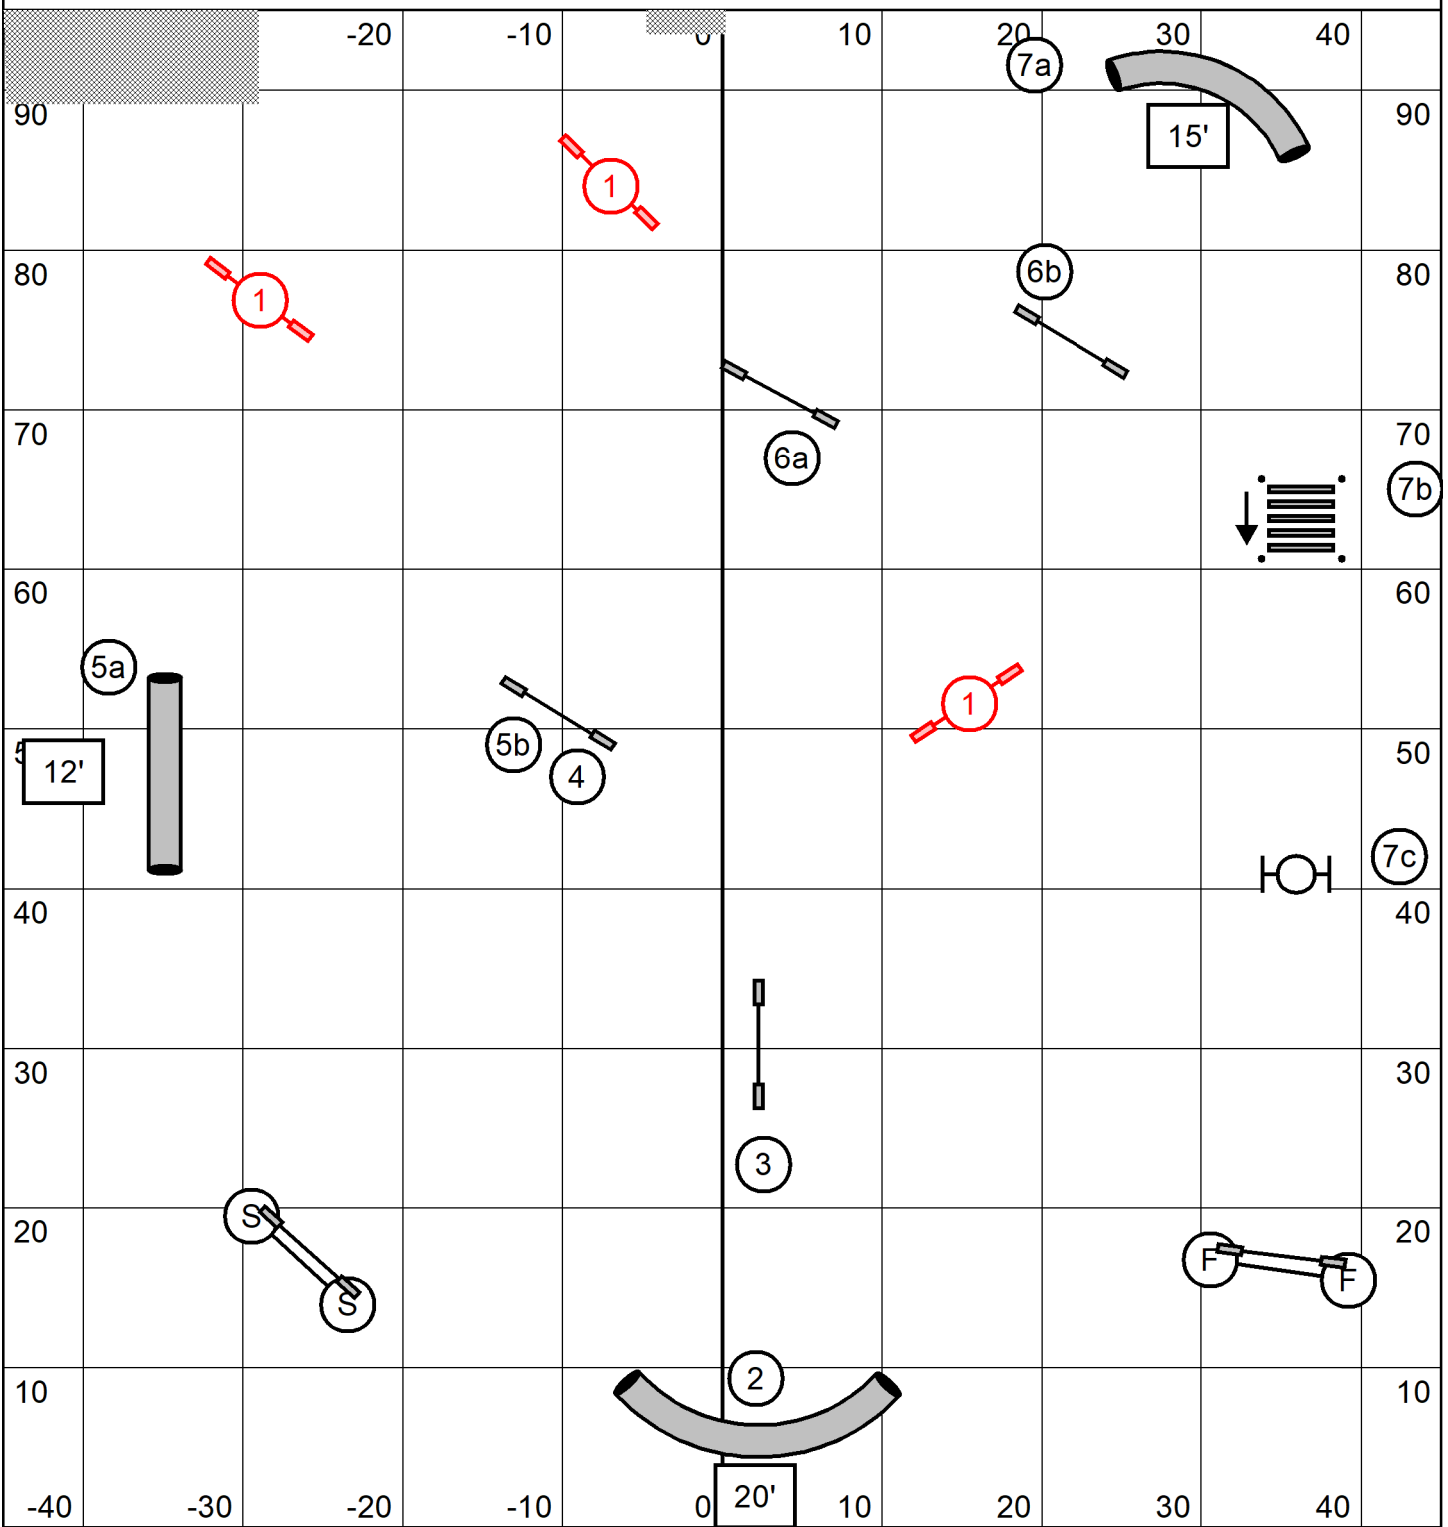

**\*\*Map is only an approximation\*\***  
Indoors on Turf  
Electronic Timing

#14 and #15 bidirectional

Flying Dogs Agility  
Mary Ellen Barry  
Senior/Champ Speedstakes  
July 28, 2024

**\*\*Map is only an approximation\*\***  
Indoors on Turf  
Electronic Timing

Flying Dogs Agility  
Mary Ellen Barry  
Senior/Champ Speedstakes 2  
July 28, 2024

#7 combo must be done as numbered 7a then 7b, then 7c in both opening and closing  
 #5 and #6 combos, any order, any direction in the opening, as numbered in closing  
 #2 and #3 bidirectional in closing - no refusals unless dog enters and exits tunnel, jumps on tunnel with 4 paws, goes under the bar or jumps the wing  
 Finish jump live at all times

\*\*Map is only an approximation\*\*  
 Indoors on Turf  
 Electronic Timing

Flying Dogs Agility  
 Mary Ellen Barry  
 Open Snooker  
 July 28, 2024

20" 22" 24" - 46 seconds  
 8" 12" 16" - 49 seconds  
 Select 16" 20" - 49 seconds  
 Select 4" 8" 12" - 52 seconds

**\*\*Map is only an approximation\*\***  
Indoors on Turf  
Electronic Timing

Flying Dogs Agility  
Judge: Mary Ellen Barry  
Senior/Champ Jumping  
July 28, 2024

**\*\*Map is only an approximation\*\***  
Indoors on Turf  
Electronic Timing