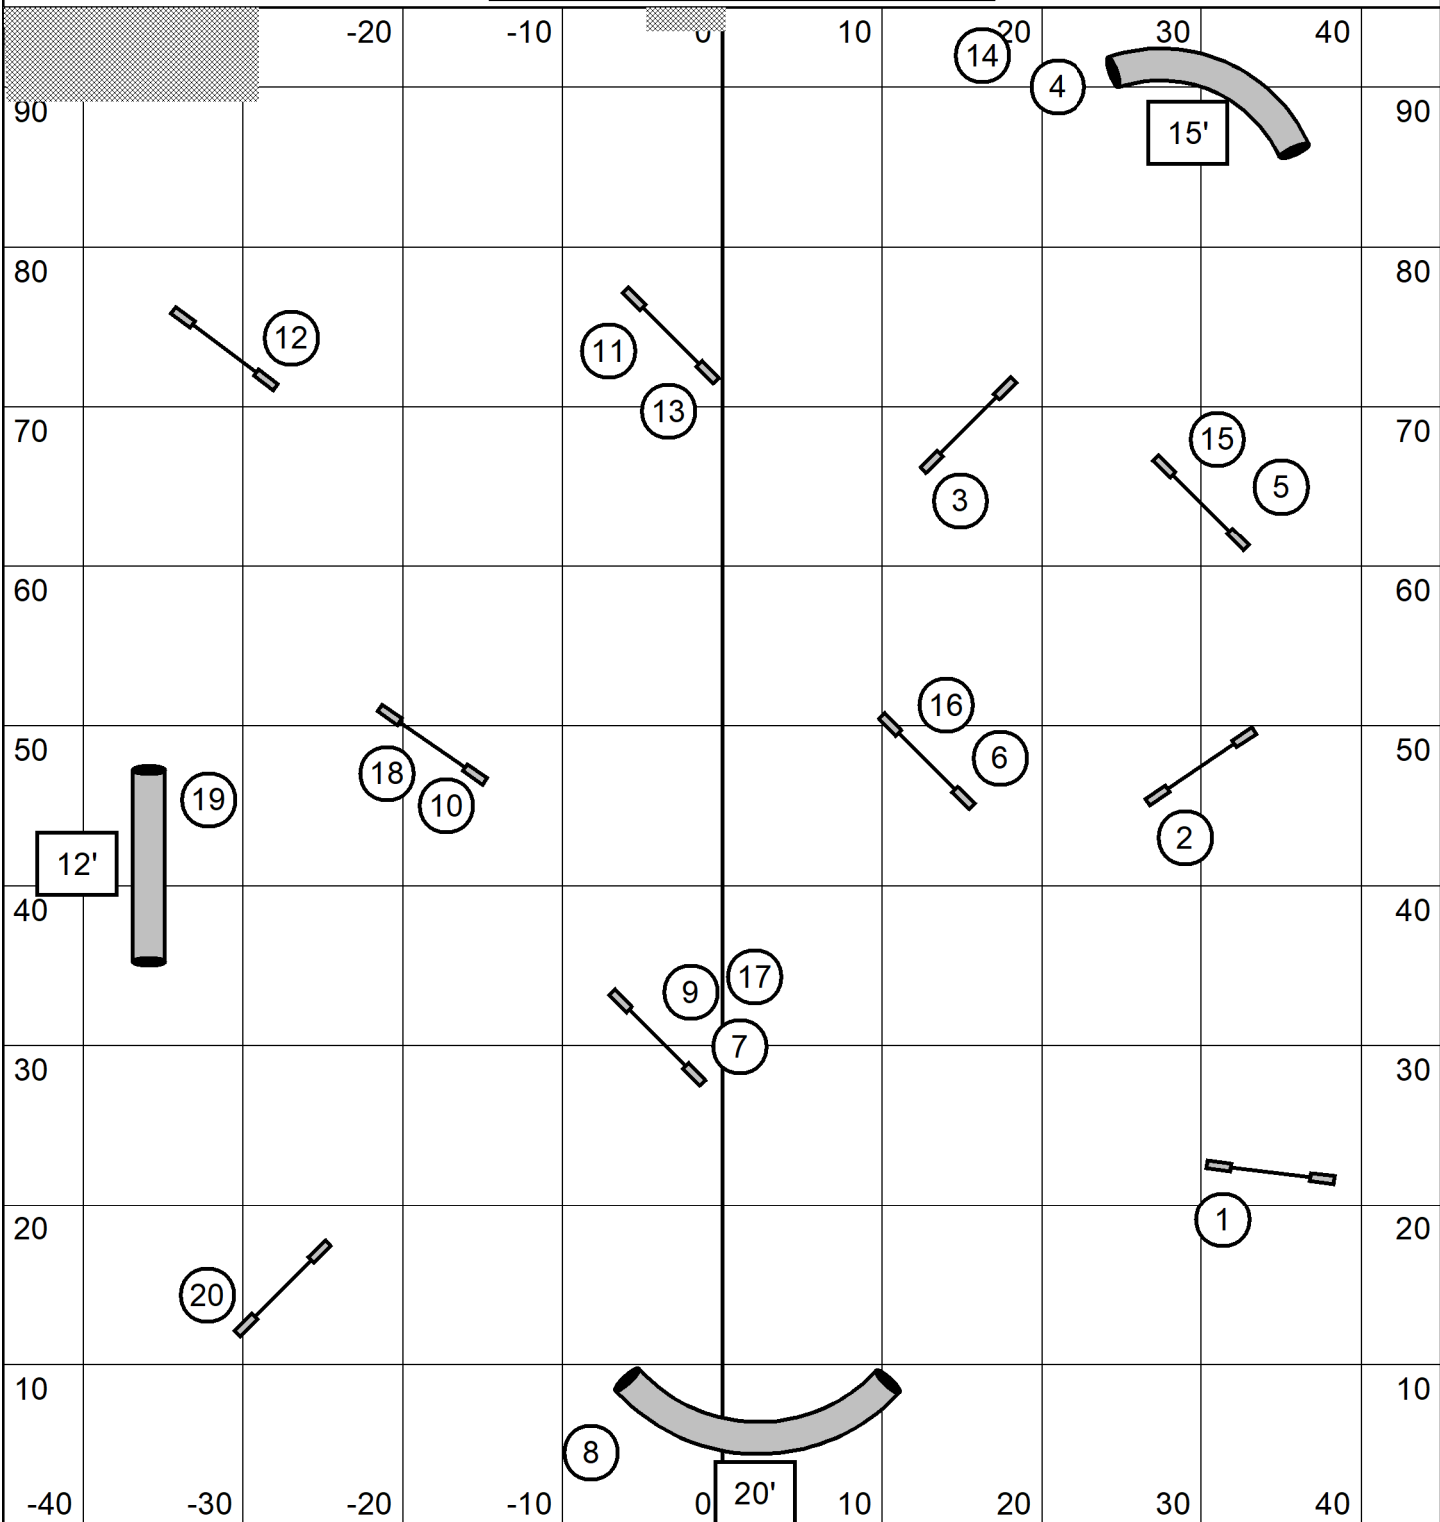

**\*\*Map is only an approximation\*\***  
Indoors on Turf  
Electronic Timing

#14 and #15 bidirectional

Flying Dogs Agility  
Mary Ellen Barry  
Senior/Champ Speedstakes  
July 28, 2024

**\*\*Map is only an approximation\*\***  
Indoors on Turf  
Electronic Timing

Flying Dogs Agility  
Mary Ellen Barry  
Senior/Champ Speedstakes 2  
July 28, 2024

#7 combo must be done as numbered 7a then 7b, then 7c in both opening and closing  
 #5 and #6 combos, any order, any direction in the opening, as numbered in closing  
 #2 and #3 bidirectional in closing - no refusals unless dog enters and exits tunnel, jumps on tunnel with 4 paws, goes under the bar or jumps the wing  
 Finish jump live at all times

\*\*Map is only an approximation\*\*  
 Indoors on Turf  
 Electronic Timing

Flying Dogs Agility  
 Mary Ellen Barry  
 Open Snooker  
 July 28, 2024

20" 22" 24" - 46 seconds  
 8" 12" 16" - 49 seconds  
 Select 16" 20" - 49 seconds  
 Select 4" 8" 12" - 52 seconds