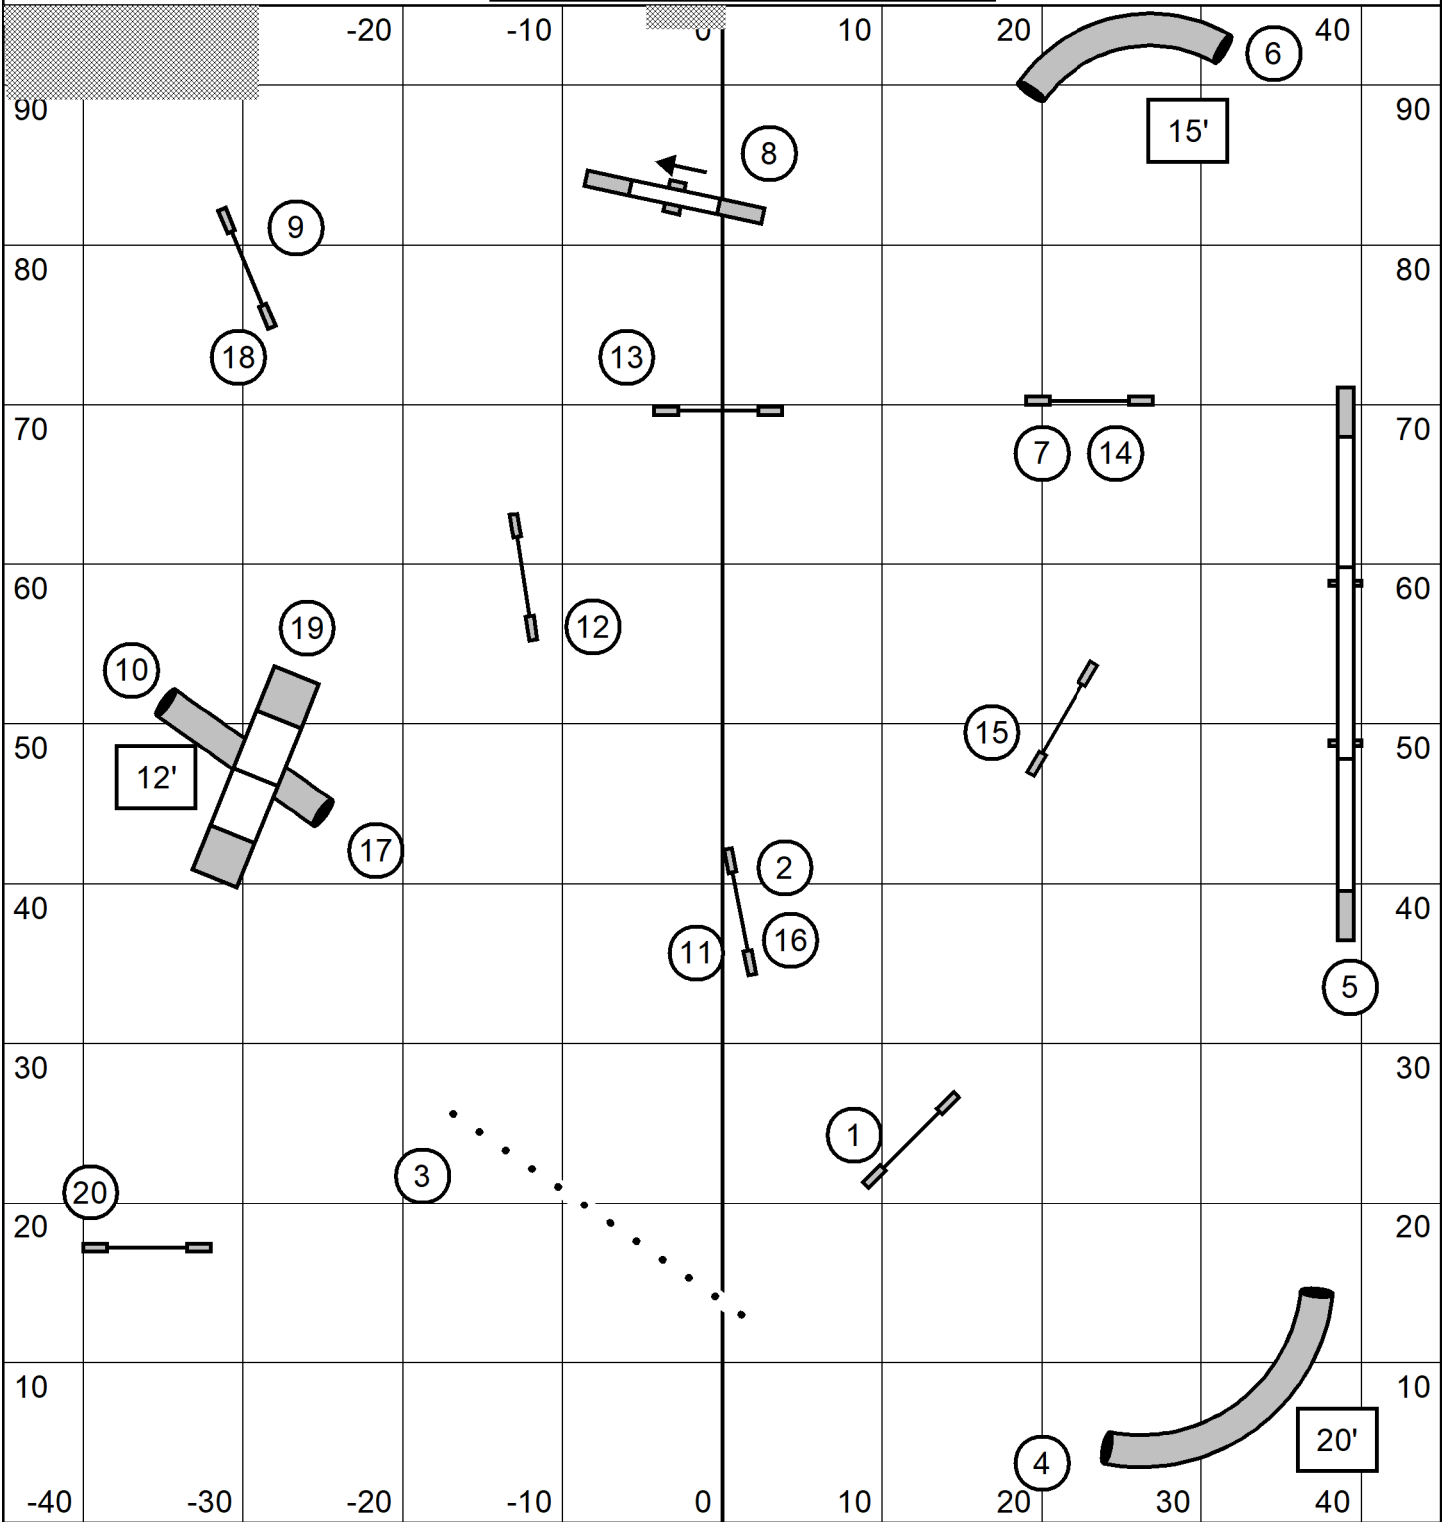

**\*\*Map is only an approximation\*\***  
Indoors on Turf  
Electronic Timing

#14 and #15 bidirectional

Flying Dogs Agility  
Mary Ellen Barry  
Senior/Champ Speedstakes  
July 28, 2024

**\*\*Map is only an approximation\*\***  
Indoors on Turf  
Electronic Timing

Flying Dogs Agility  
Mary Ellen Barry  
Senior/Champ Speedstakes 2  
July 28, 2024

#7 combo must be done as numbered 7a then 7b, then 7c in both opening and closing  
 #5 and #6 combos, any order, any direction in the opening, as numbered in closing  
 #2 and #3 bidirectional in closing - no refusals unless dog enters and exits tunnel, jumps on tunnel with 4 paws, goes under the bar or jumps the wing  
 Finish jump live at all times

\*\*Map is only an approximation\*\*  
 Indoors on Turf  
 Electronic Timing

Flying Dogs Agility  
 Mary Ellen Barry  
 Open Snooker  
 July 28, 2024

20" 22" 24" - 46 seconds  
 8" 12" 16" - 49 seconds  
 Select 16" 20" - 49 seconds  
 Select 4" 8" 12" - 52 seconds

**\*\*Map is only an approximation\*\***  
Indoors on Turf  
Electronic Timing

Flying Dogs Agility  
Judge: Mary Ellen Barry  
Senior/Champ Jumping  
July 28, 2024

**\*\*Map is only an approximation\*\***  
Indoors on Turf  
Electronic Timing