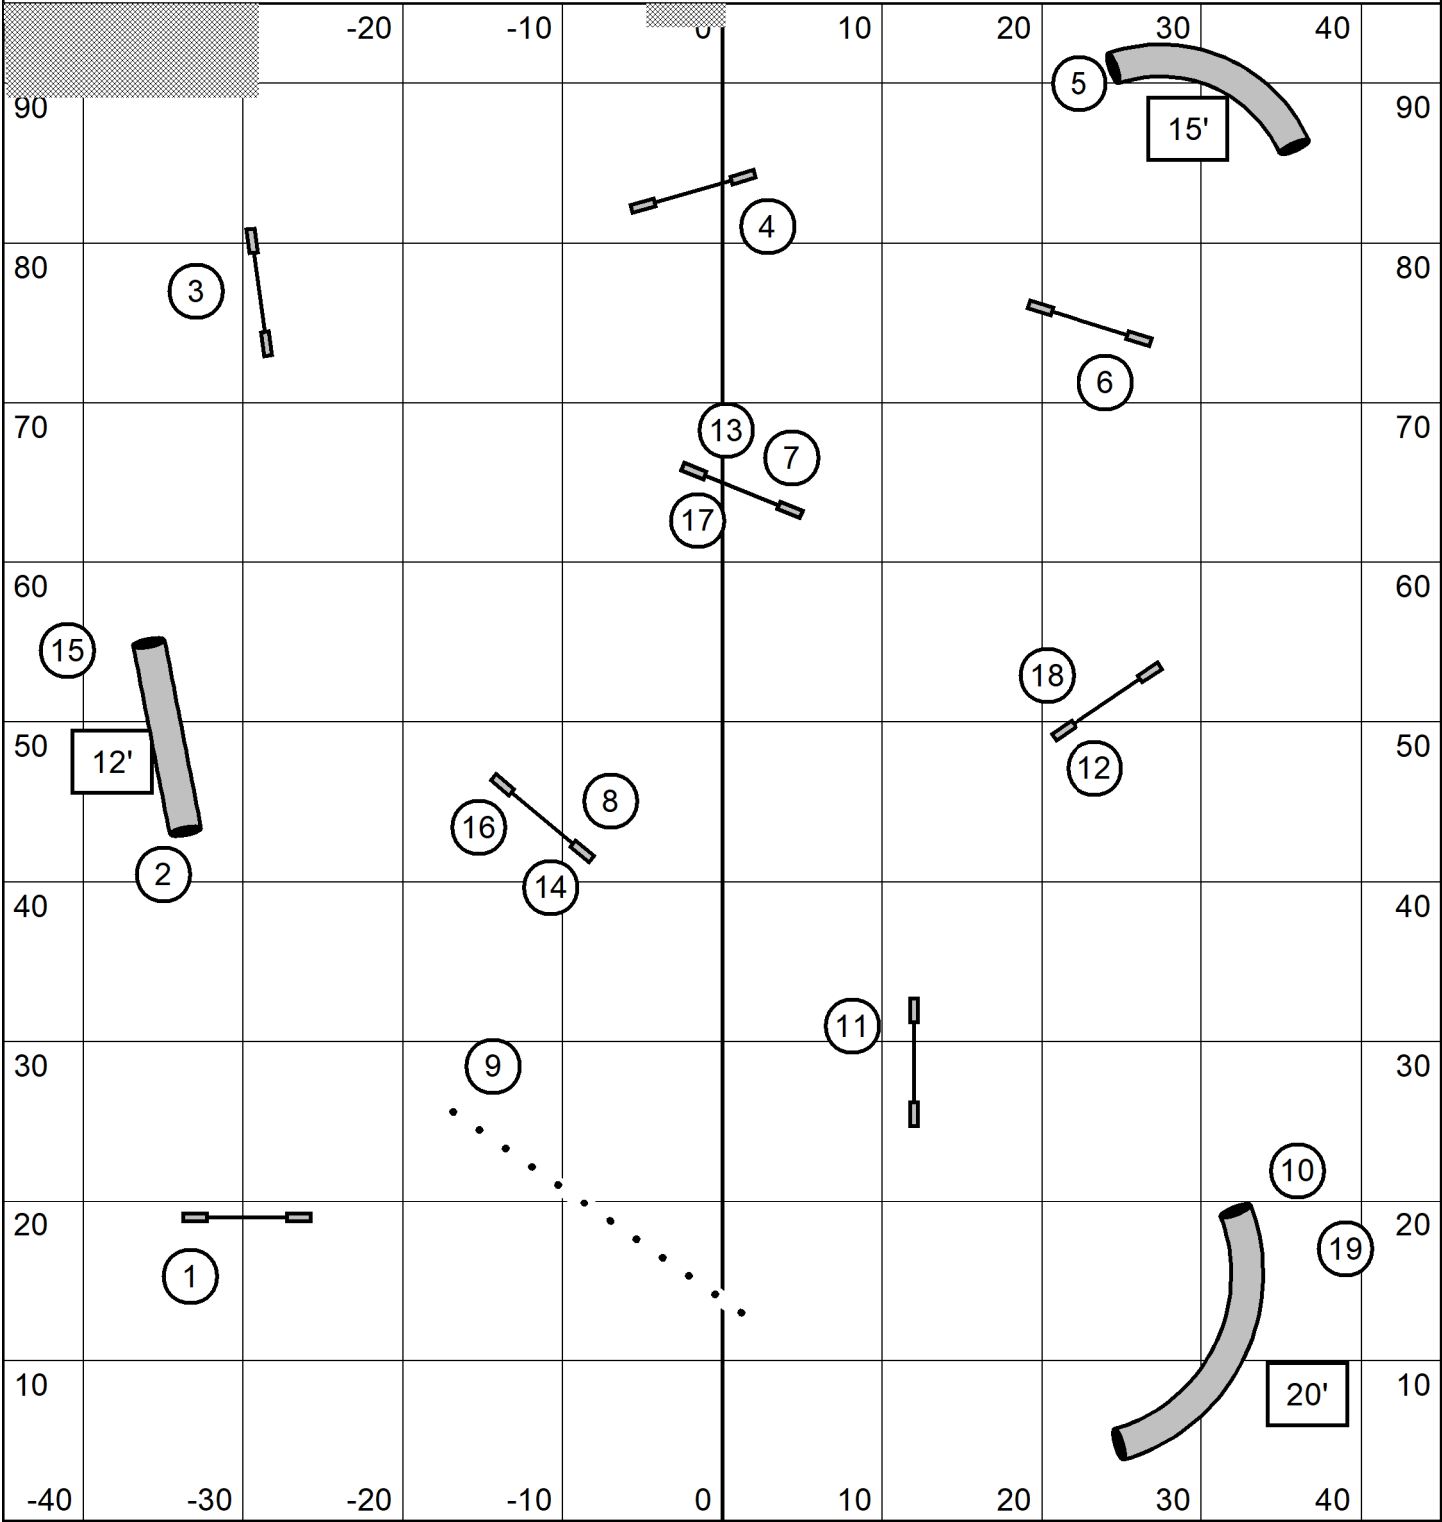

Map is only an approximation
Indoors on Turf
Electronic Timing

Flying Dogs Agility
Judge: Mary Ellen Barry
Senior/Champ Jumping
July 28, 2024