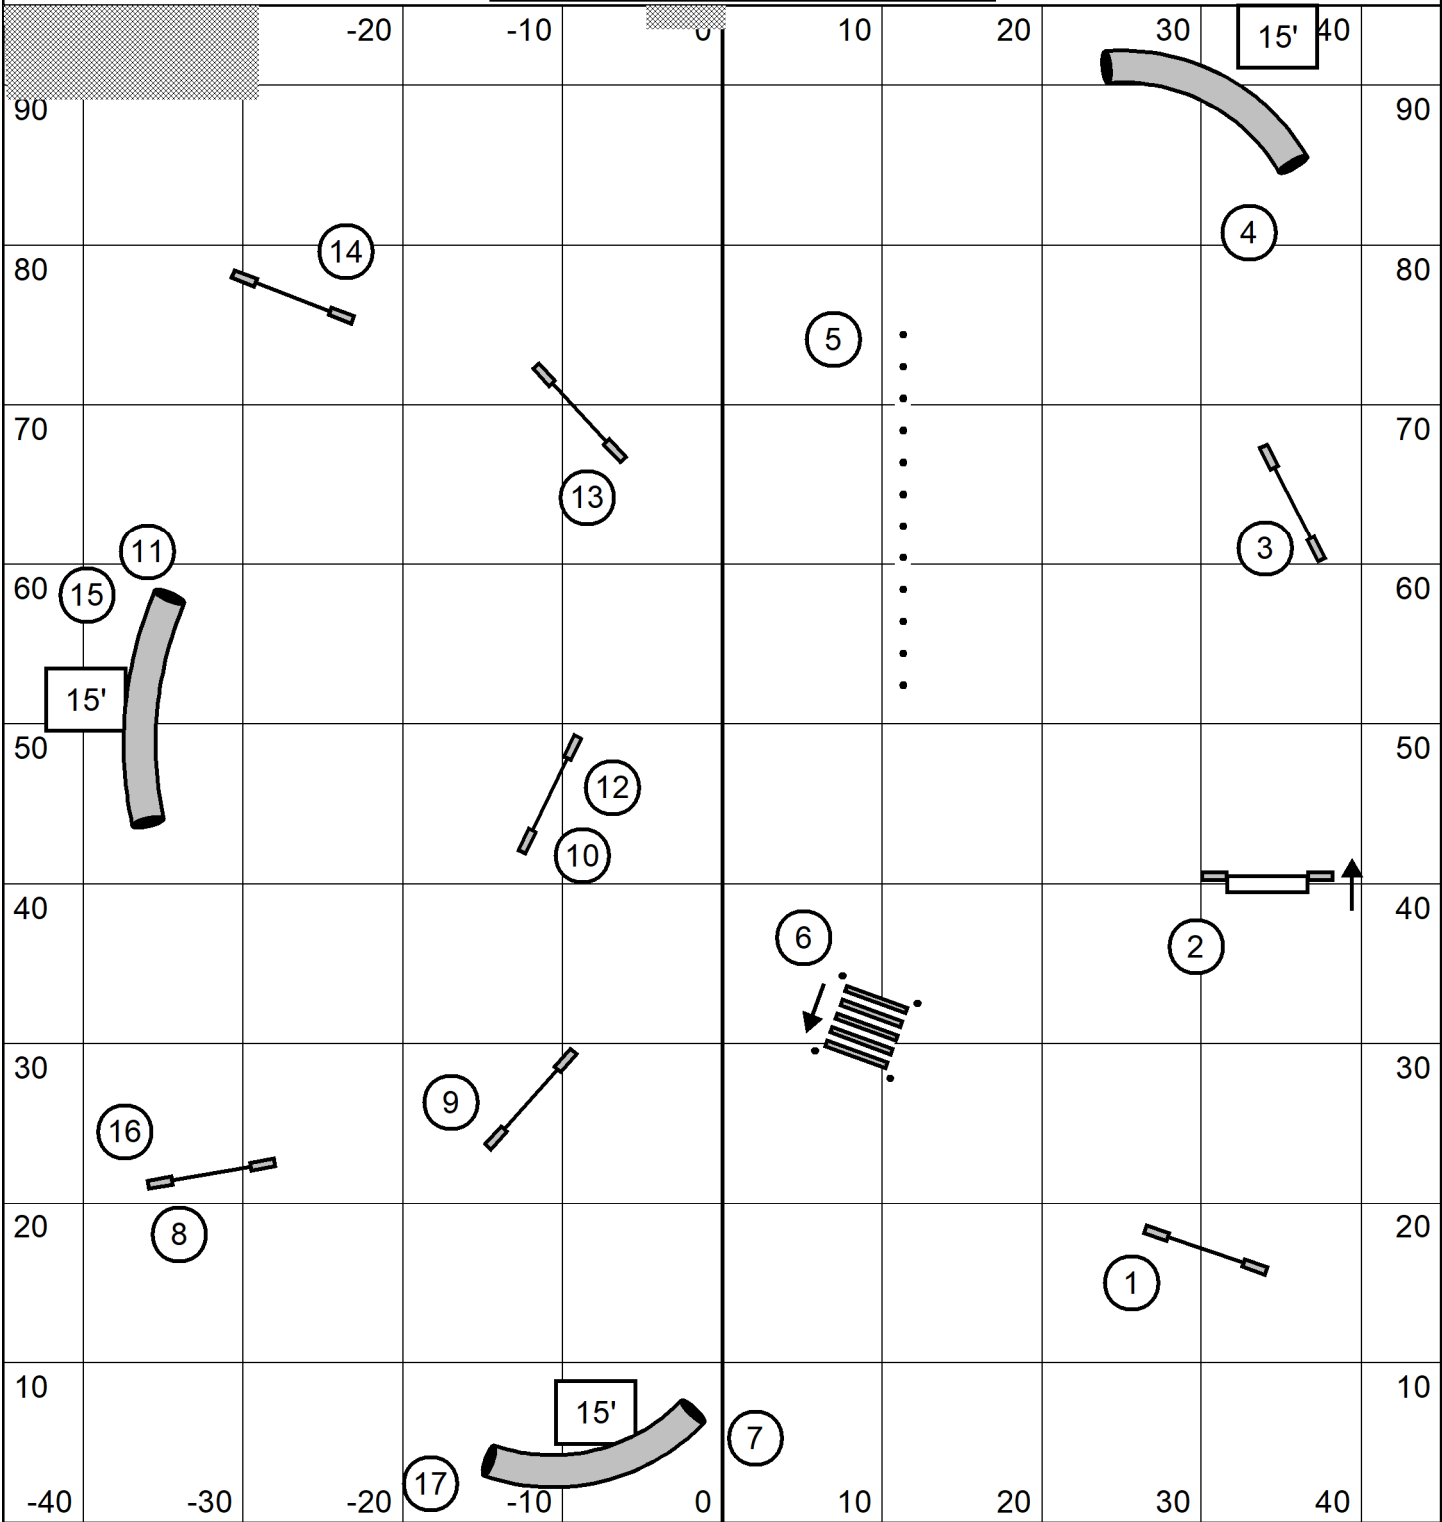

**\*\*Map is only an approximation\*\***  
Indoors on Turf  
Electronic Timing

Flying Dogs Agility  
Judge: Mary Ellen Barry  
Senior/Champ Agility  
July 27, 2024

**\*\*Map is only an approximation\*\***  
**Indoors on Turf**  
**Electronic Timing**

Flying Dogs Agility  
 Judge: Mary Ellen Barry  
 Senior/Champ Jumping  
 July 27, 2024

**\*\*Map is only an approximation\*\***  
Indoors on Turf  
Electronic Timing

Flying Dogs Agility  
Judge: Mary Ellen Barry  
Senior/Champ Speedstakes  
July 27, 2024