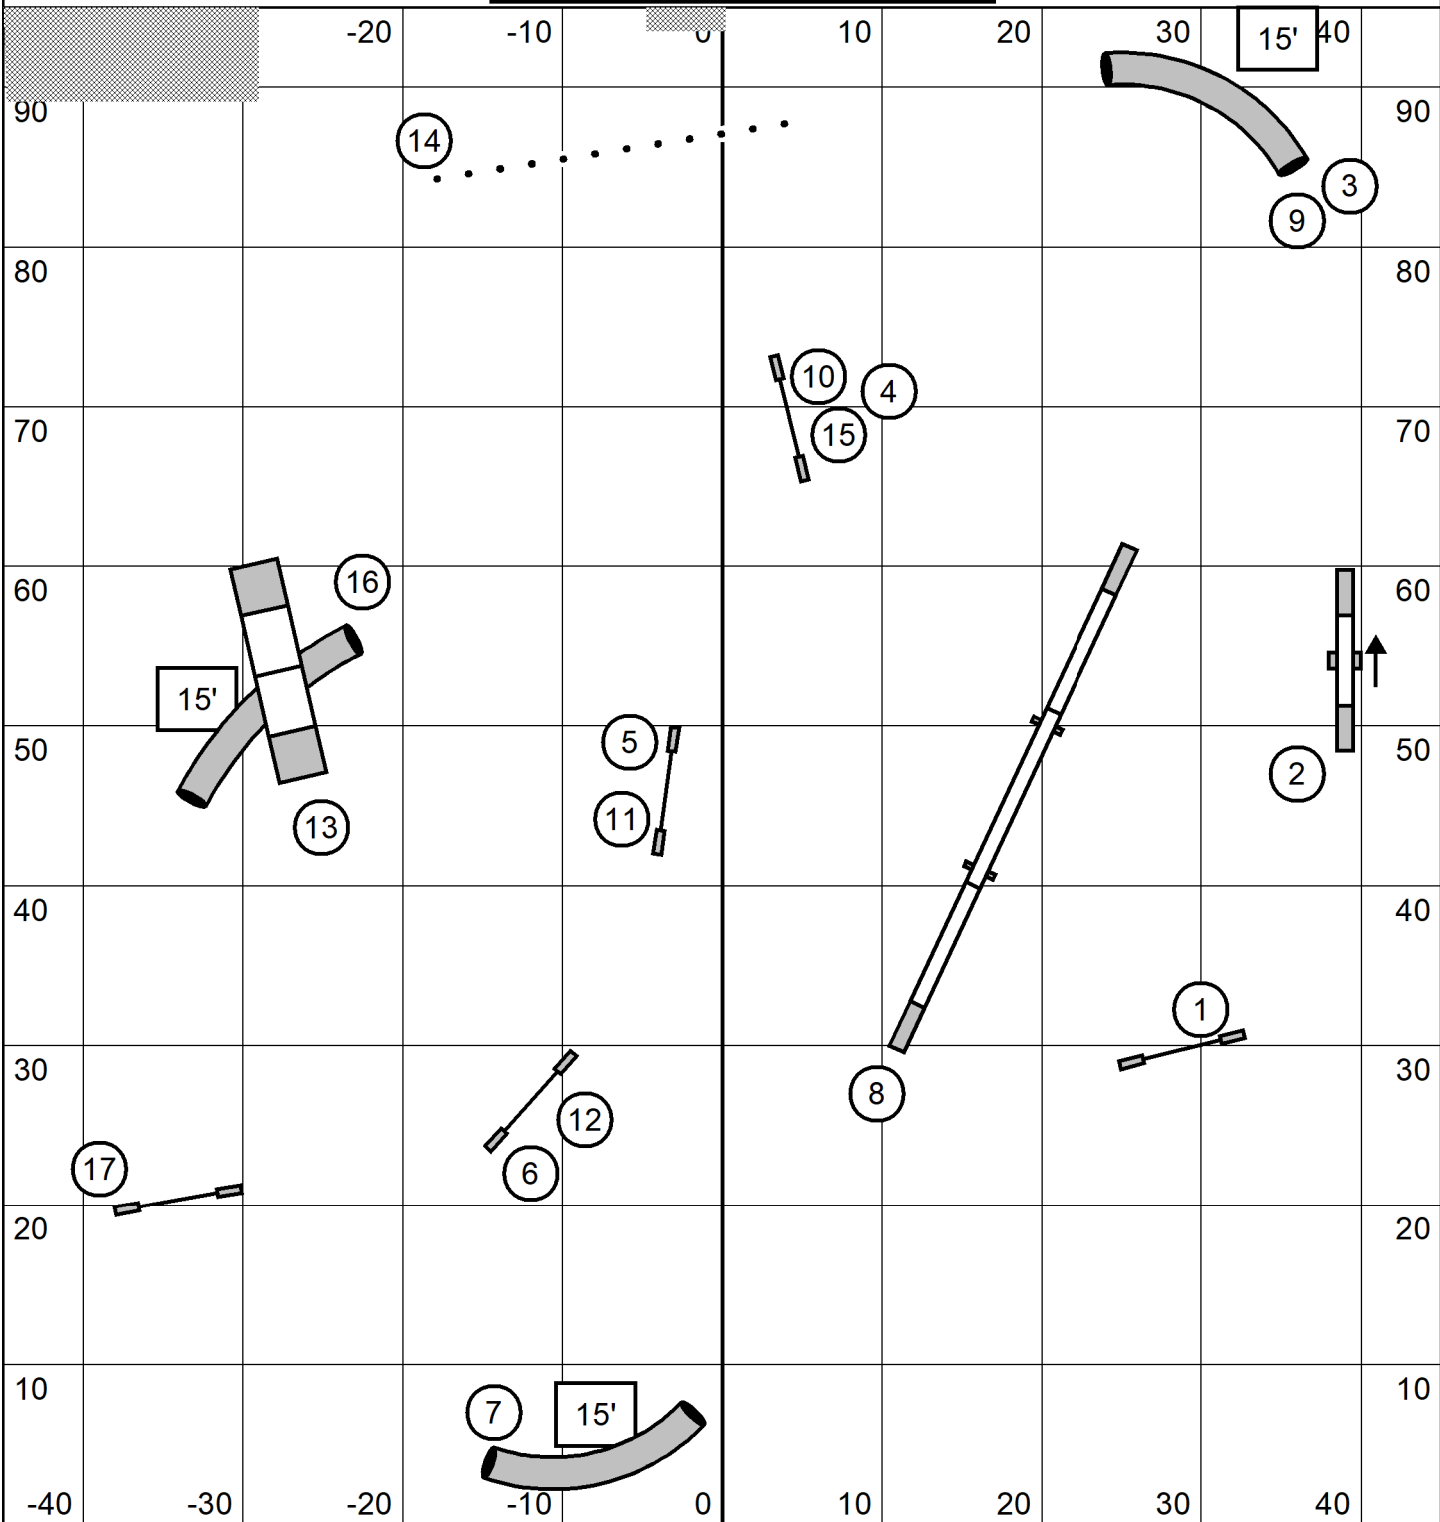

**\*\*Map is only an approximation\*\***  
Indoors on Turf  
Electronic Timing

Flying Dogs Agility  
Judge: Mary Ellen Barry  
Senior/Champ Agility  
July 27, 2024

**\*\*Map is only an approximation\*\***  
**Indoors on Turf**  
**Electronic Timing**

Flying Dogs Agility  
 Judge: Mary Ellen Barry  
 Senior/Champ Jumping  
 July 27, 2024

**\*\*Map is only an approximation\*\***  
Indoors on Turf  
Electronic Timing

Flying Dogs Agility  
Judge: Mary Ellen Barry  
Senior/Champ Speedstakes  
July 27, 2024