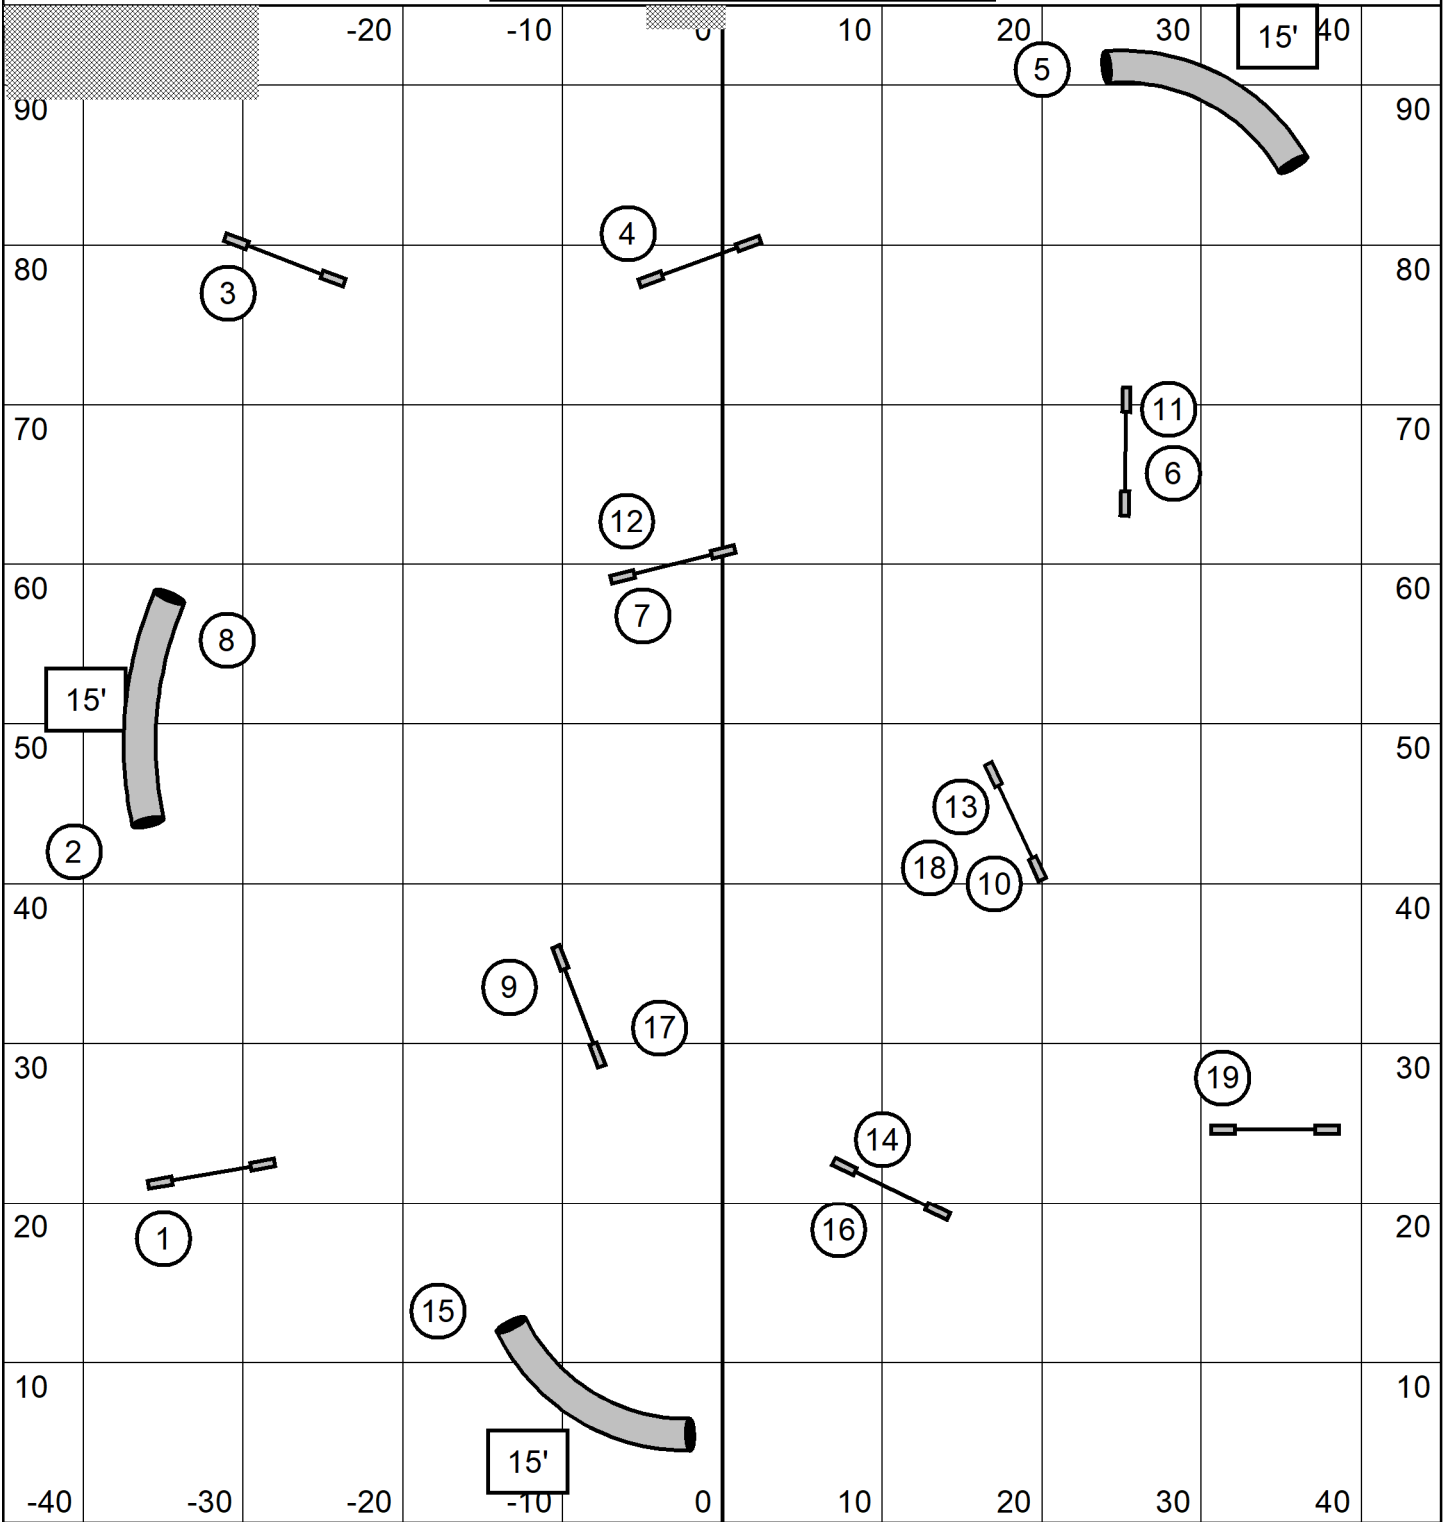

**\*\*Map is only an approximation\*\***  
Indoors on Turf  
Electronic Timing

Flying Dogs Agility  
Judge: Mary Ellen Barry  
Senior/Champ Agility  
July 27, 2024

**\*\*Map is only an approximation\*\***  
**Indoors on Turf**  
**Electronic Timing**

Flying Dogs Agility  
 Judge: Mary Ellen Barry  
 Senior/Champ Jumping  
 July 27, 2024

**\*\*Map is only an approximation\*\***  
Indoors on Turf  
Electronic Timing

Flying Dogs Agility  
Judge: Mary Ellen Barry  
Senior/Champ Speedstakes  
July 27, 2024