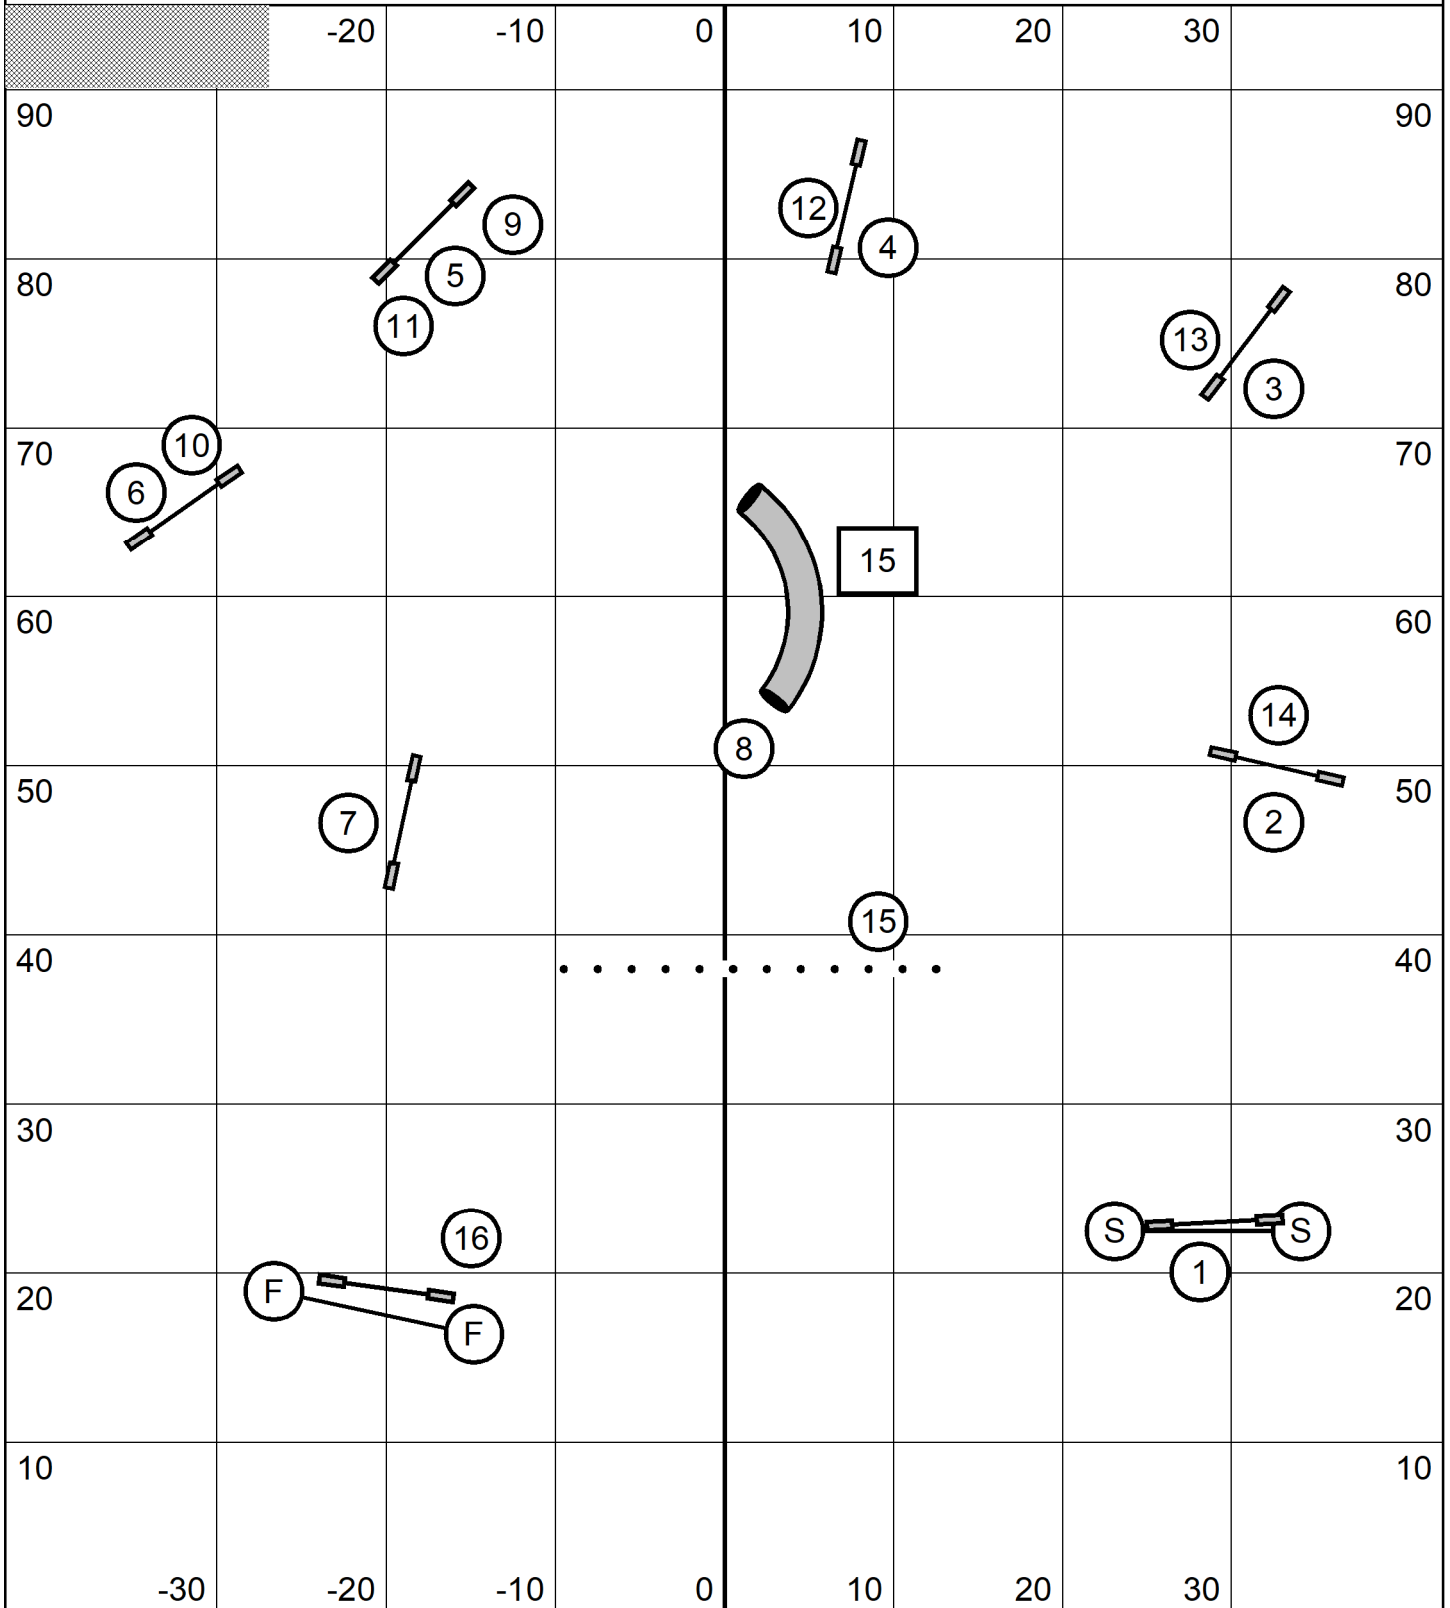

Beginner/Novice Jumping
Flying Dogs---UKI---Maureen Burke
December 8, 2024

Course is an approximation.
Electronic timing is used.