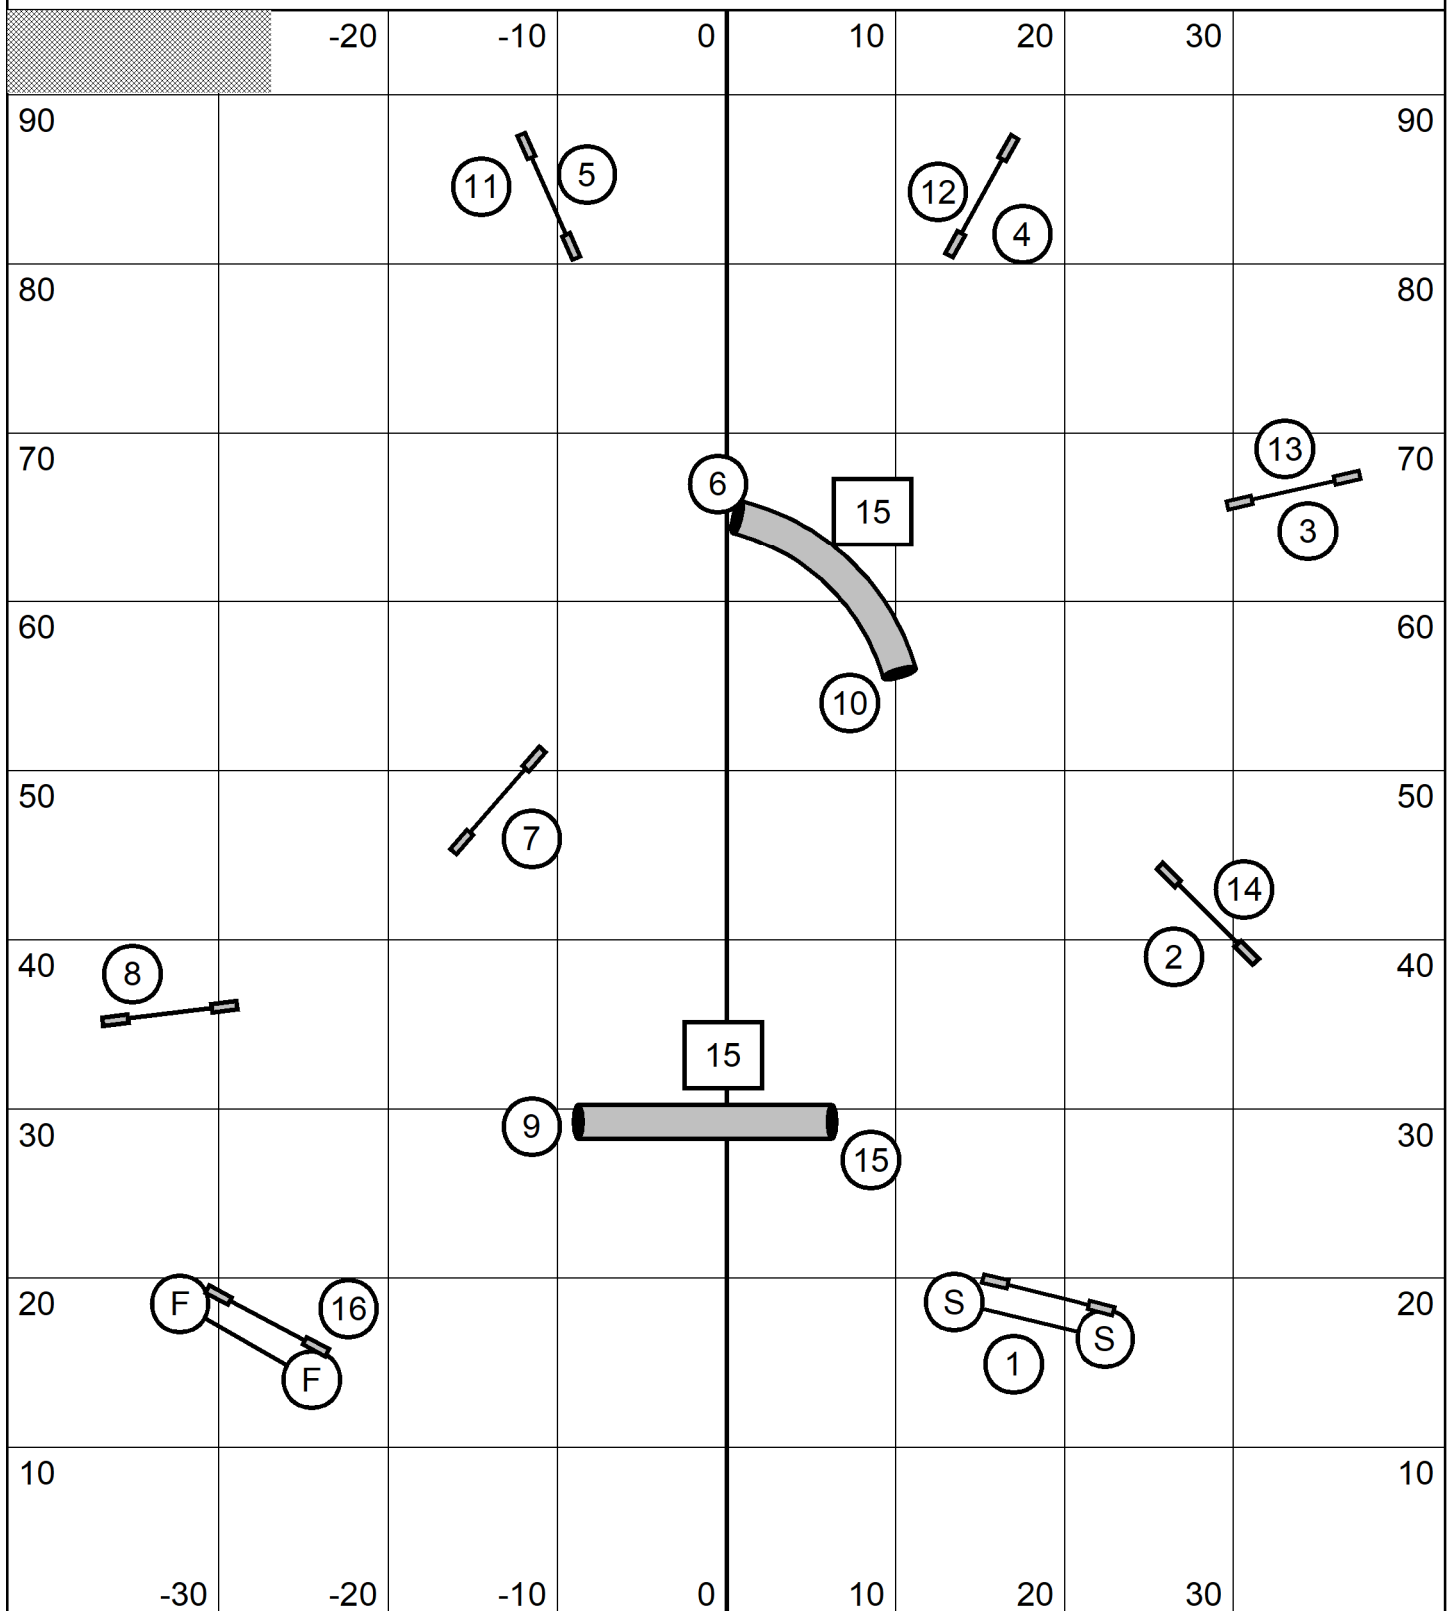

Beginner/Novice Speedstakes
 Flying Dogs---UKI---Maureen Burke
 December 8, 2024

Course is an approximation.
 Electronic timing is used.

Open Speedstakes
 Flying Dogs---UKI---Maureen Burke
 December 8, 2024

Course is an approximation.
 Electronic timing is used.

Beginner/Novice Jumping
 Flying Dogs---UKI---Maureen Burke
 December 8, 2024

Course is an approximation.
 Electronic timing is used.

Beginner/Novice Snooker
 Flying Dogs---UKI---Maureen Burke
 December 8, 2024

Course is an approximation.
 Electronic timing is used.

Everything is bidirectional in the opening.
 #2 is bidirectional in the closing. All others are as marked.

Snooker Times
 4S/8/12/16 - 48 seconds
 16S/20/22/24 - 44 seconds