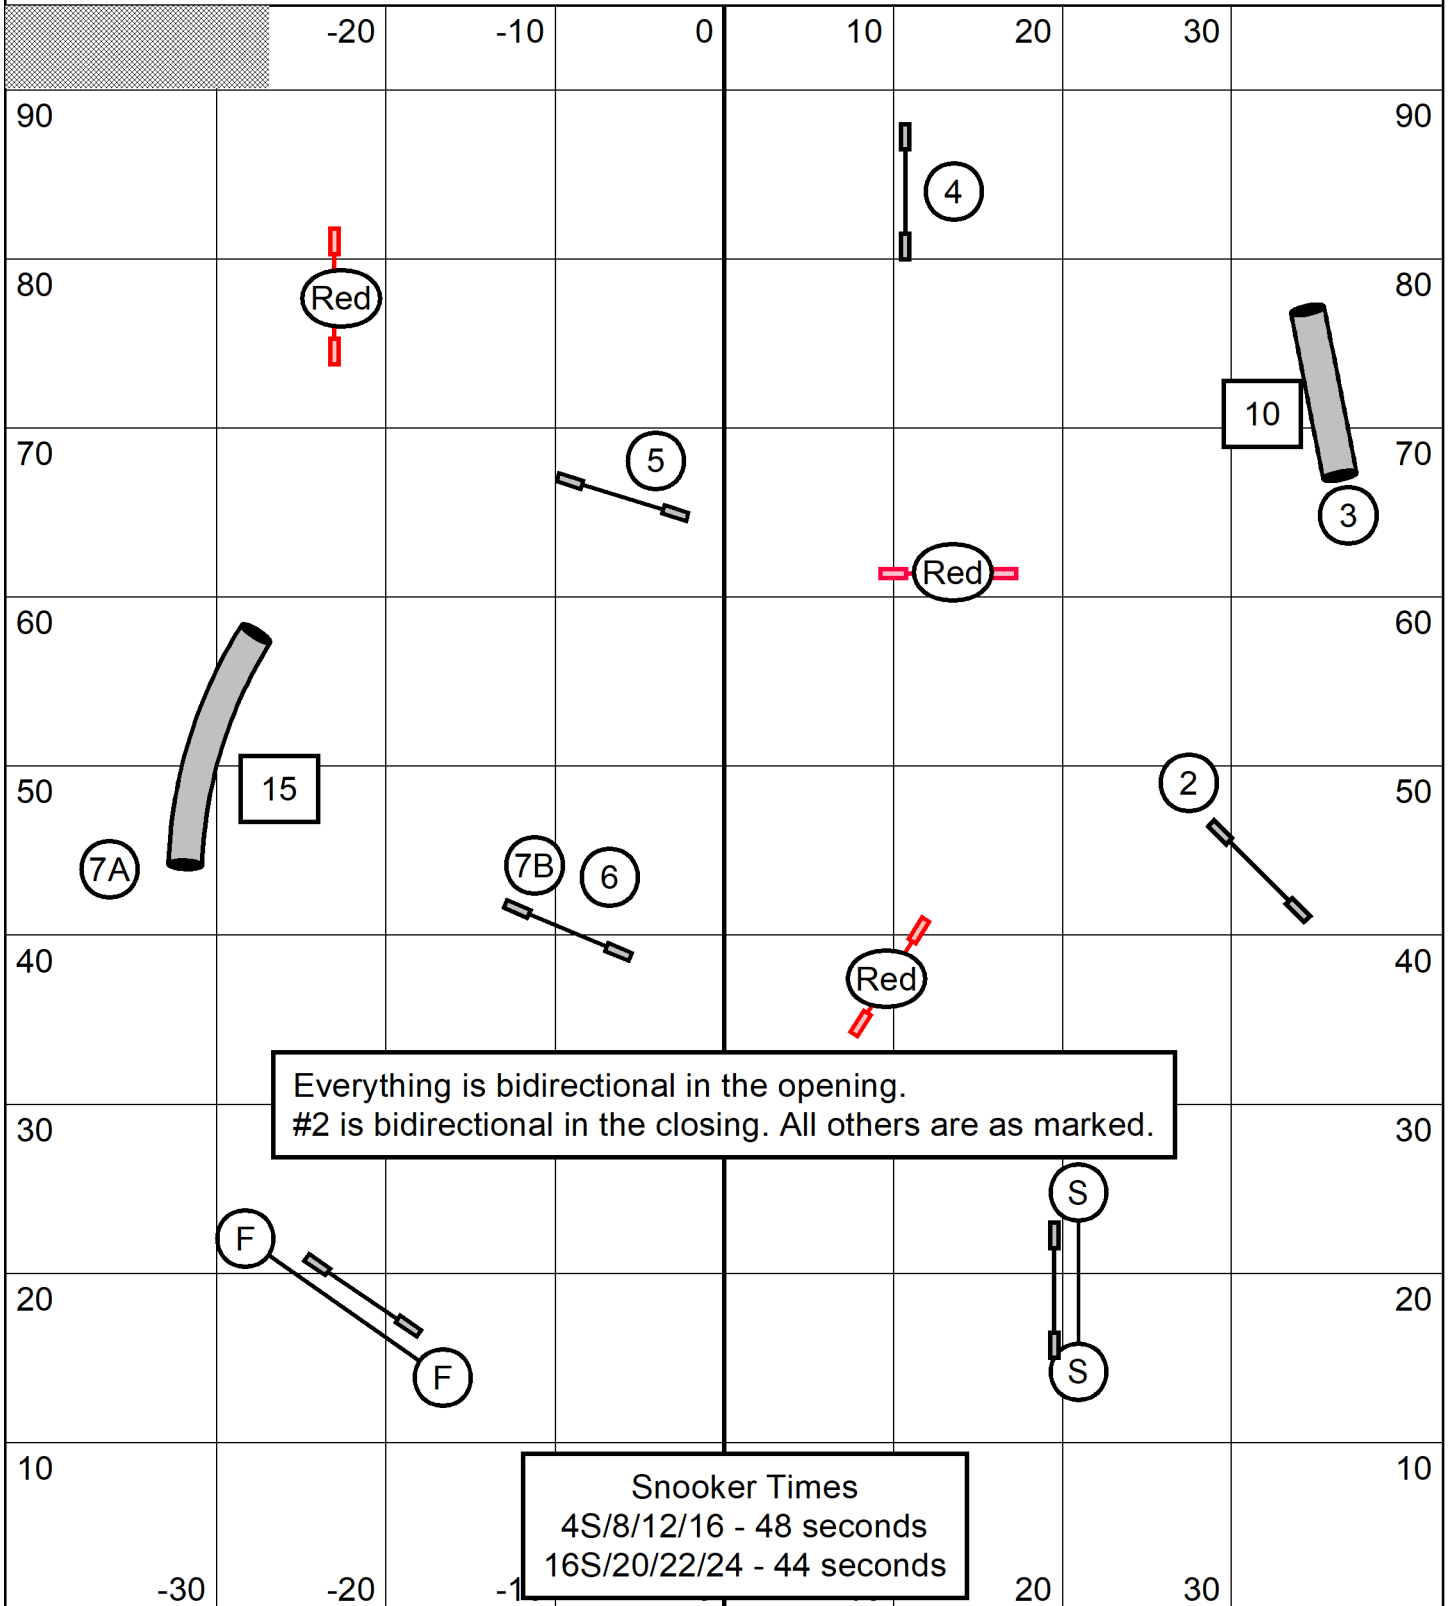

Course is an approximation.
 Electronic timing is used.

Everything is bidirectional in the opening.
 #2 is bidirectional in the closing. All others are as marked.

Snooker Times
 4S/8/12/16 - 48 seconds
 16S/20/22/24 - 44 seconds