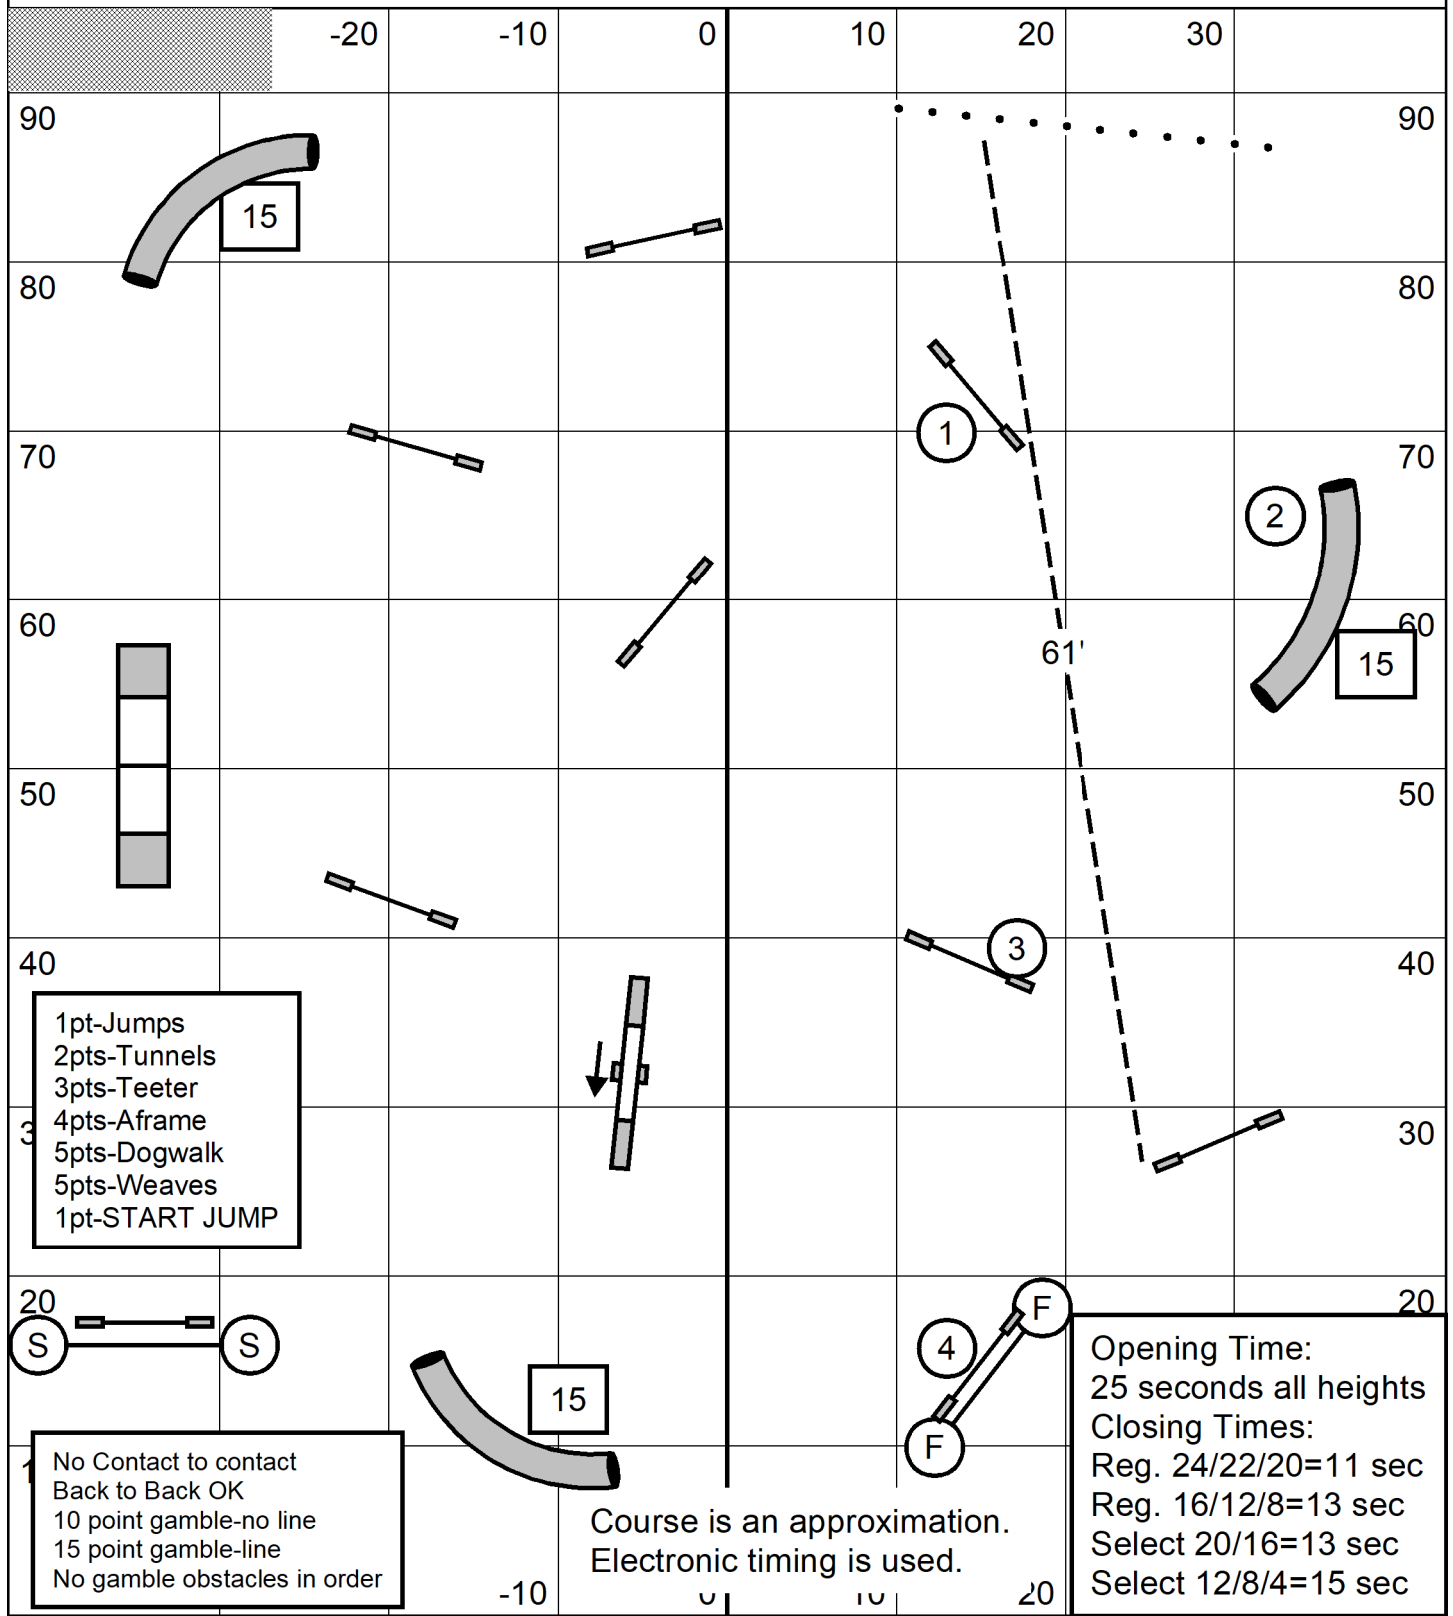

Beginner/Novice Agility
Flying Dogs---UKI---Maureen Burke

December 7, 2024

Course is an approximation
Electronic timing is used

Beginner/Novice Gamblers
Flying Dogs---UKI---Maureen Burke

December 7, 2024

- 1pt-Jumps
- 2pts-Tunnels
- 3pts-Teeter
- 4pts-Aframe
- 5pts-Dogwalk
- 5pts-Weaves
- 1pt-START JUMP

No Contact to contact
Back to Back OK
10 point gamble-no line
15 point gamble-line
No gamble obstacles in order

Course is an approximation.
Electronic timing is used.

Opening Time:
25 seconds all heights
Closing Times:
Reg. 24/22/20=11 sec
Reg. 16/12/8=13 sec
Select 20/16=13 sec
Select 12/8/4=15 sec