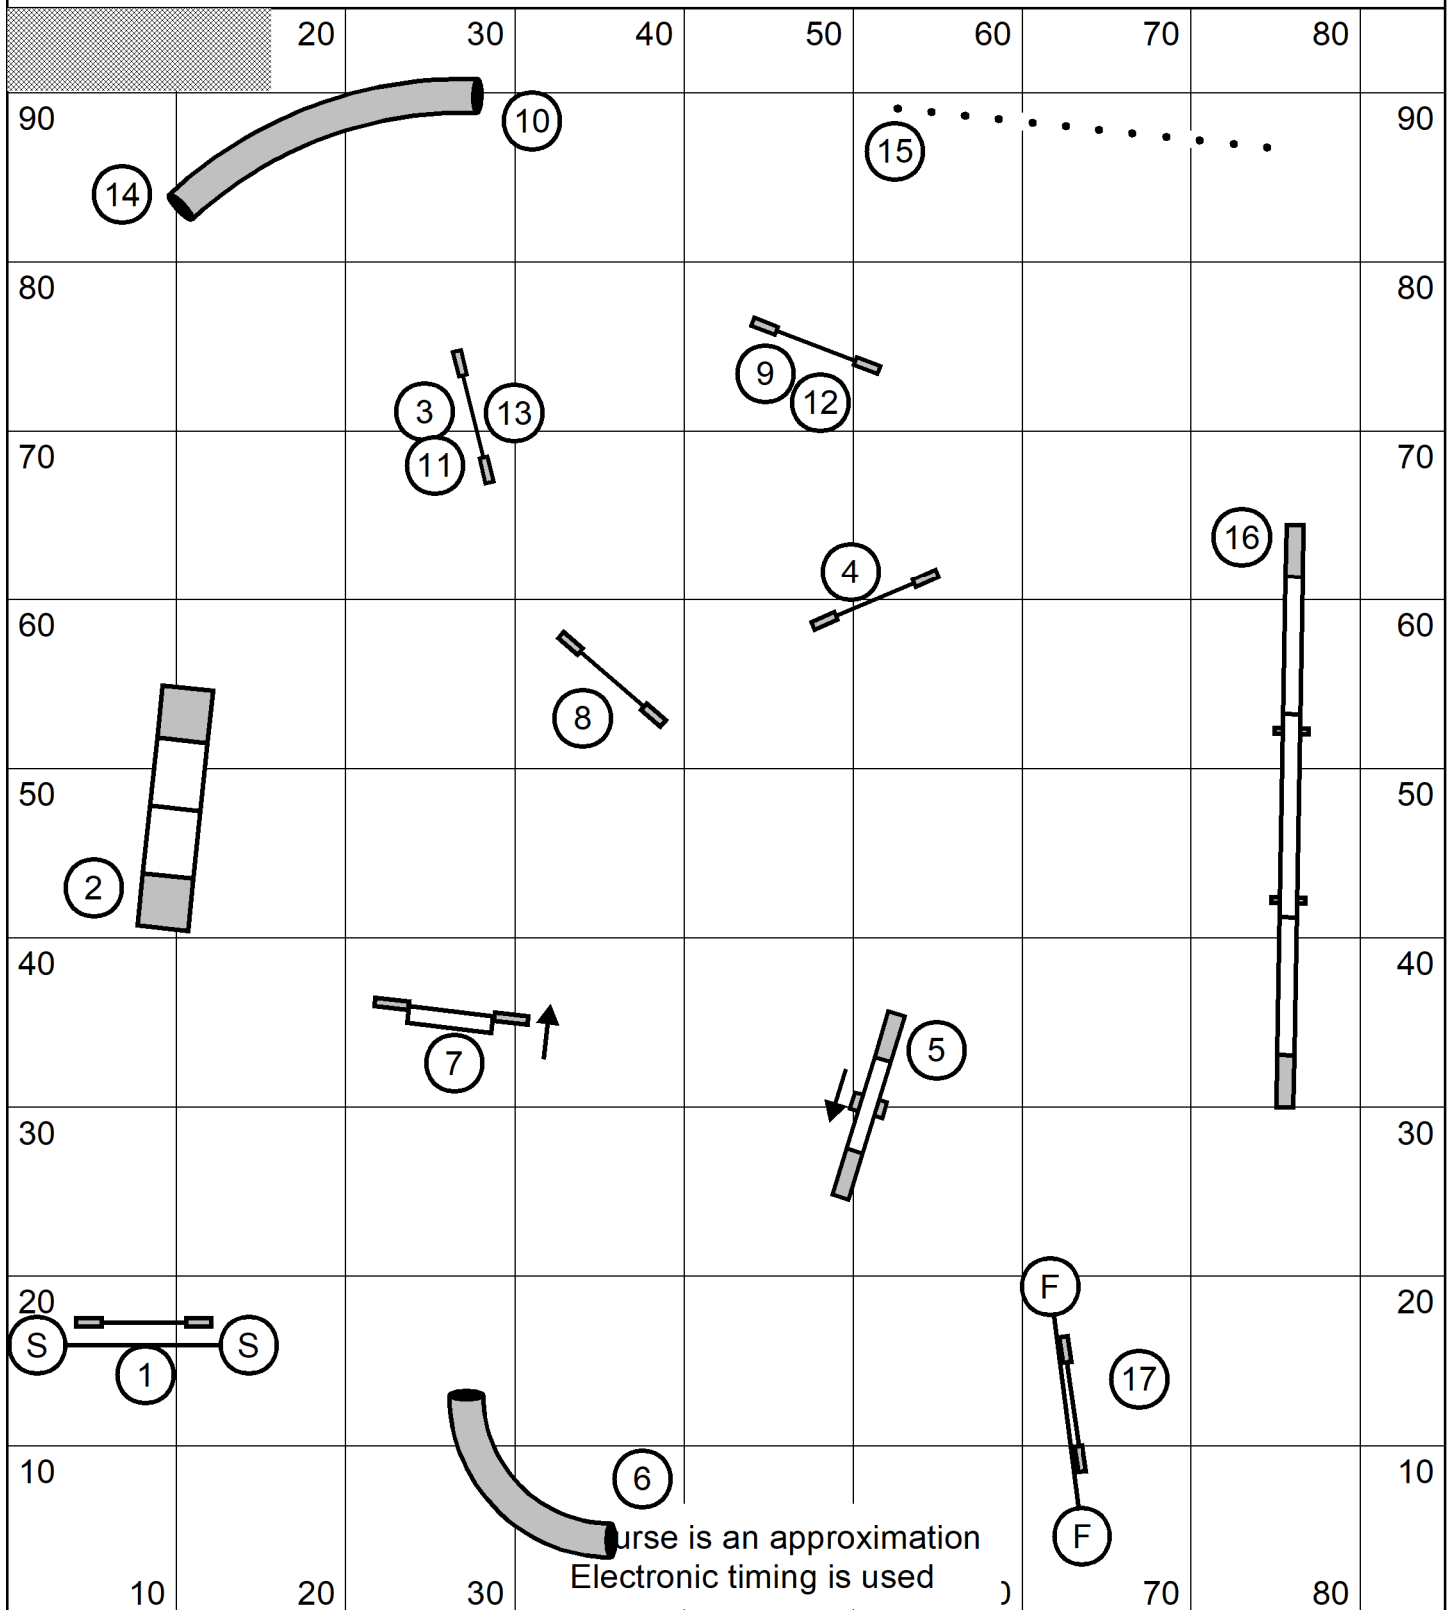

Beginner/Novice Agility
Flying Dogs---UKI---Maureen Burke

December 7, 2024

Course is an approximation
Electronic timing is used

Beginner/Novice Gamblers
Flying Dogs---UKI---Maureen Burke

December 7, 2024

- 1pt-Jumps
- 2pts-Tunnels
- 3pts-Teeter
- 4pts-Aframe
- 5pts-Dogwalk
- 5pts-Weaves
- 1pt-START JUMP

No Contact to contact
Back to Back OK
10 point gamble-no line
15 point gamble-line
No gamble obstacles in order

Course is an approximation.
Electronic timing is used.

Opening Time:
25 seconds all heights
Closing Times:
Reg. 24/22/20=11 sec
Reg. 16/12/8=13 sec
Select 20/16=13 sec
Select 12/8/4=15 sec