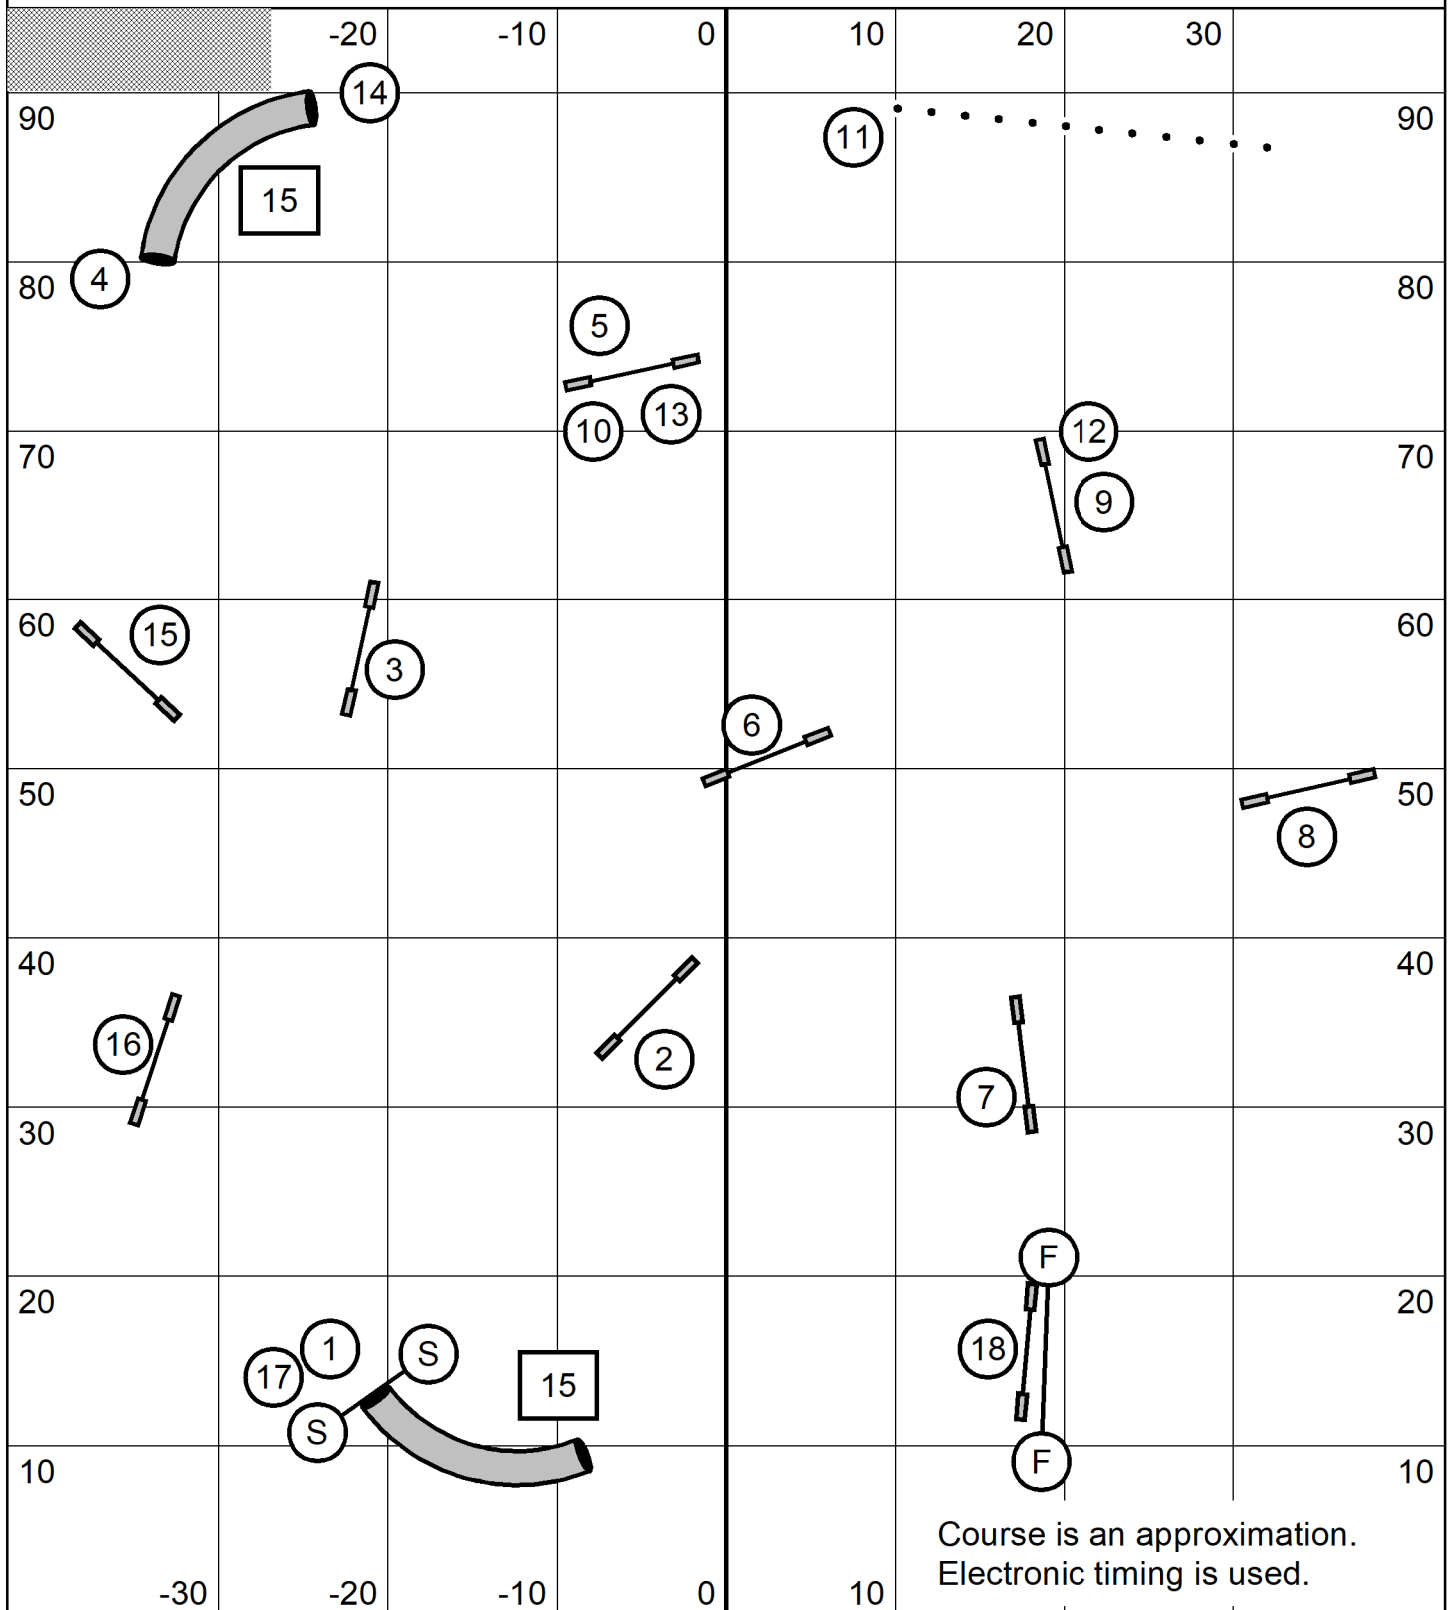

Beginner/Novice Jumping
Flying Dogs---UKI---Maureen Burke

December 7, 2024