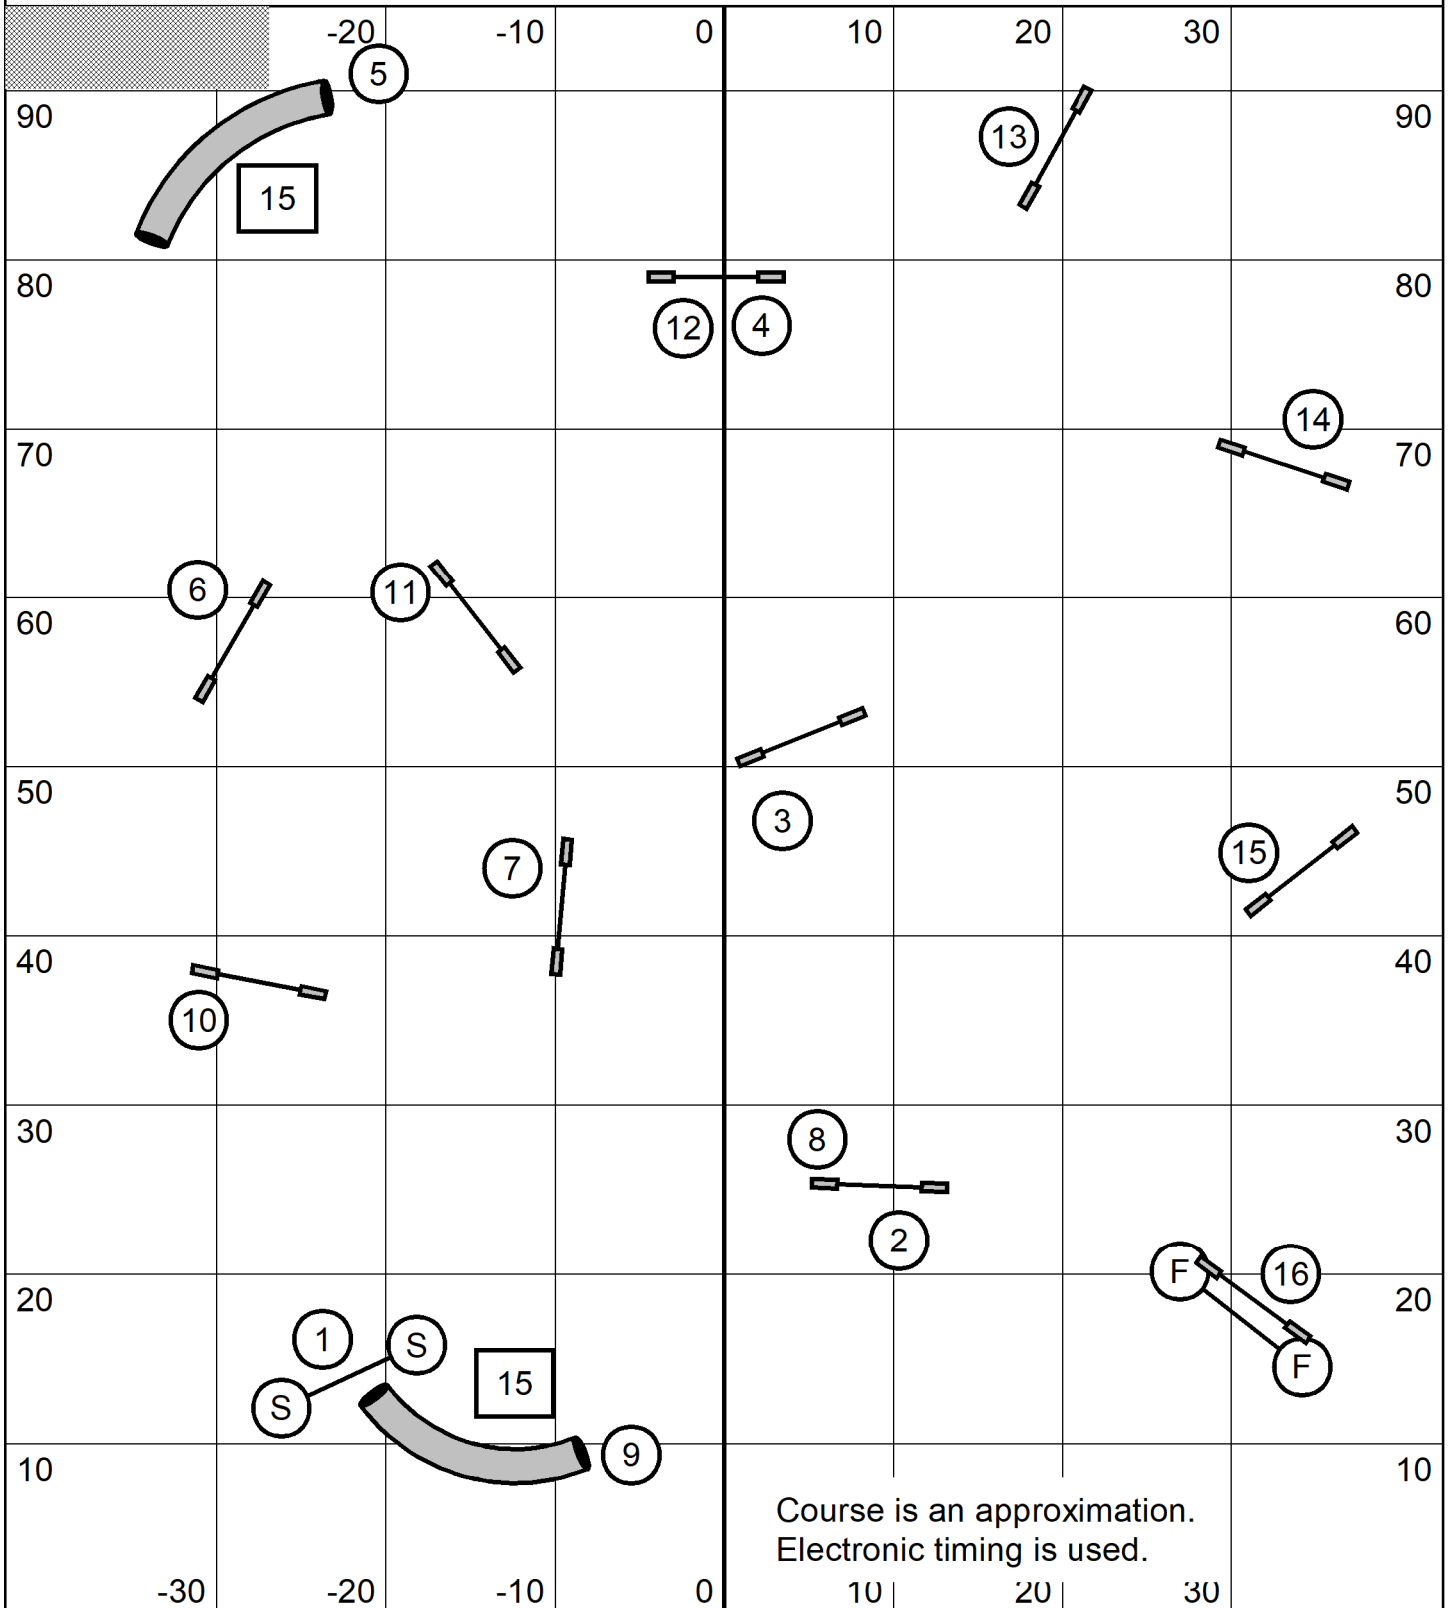

Beginner/Novice Speedstakes
Flying Dogs---UKI---Maureen Burke

December 7, 2024