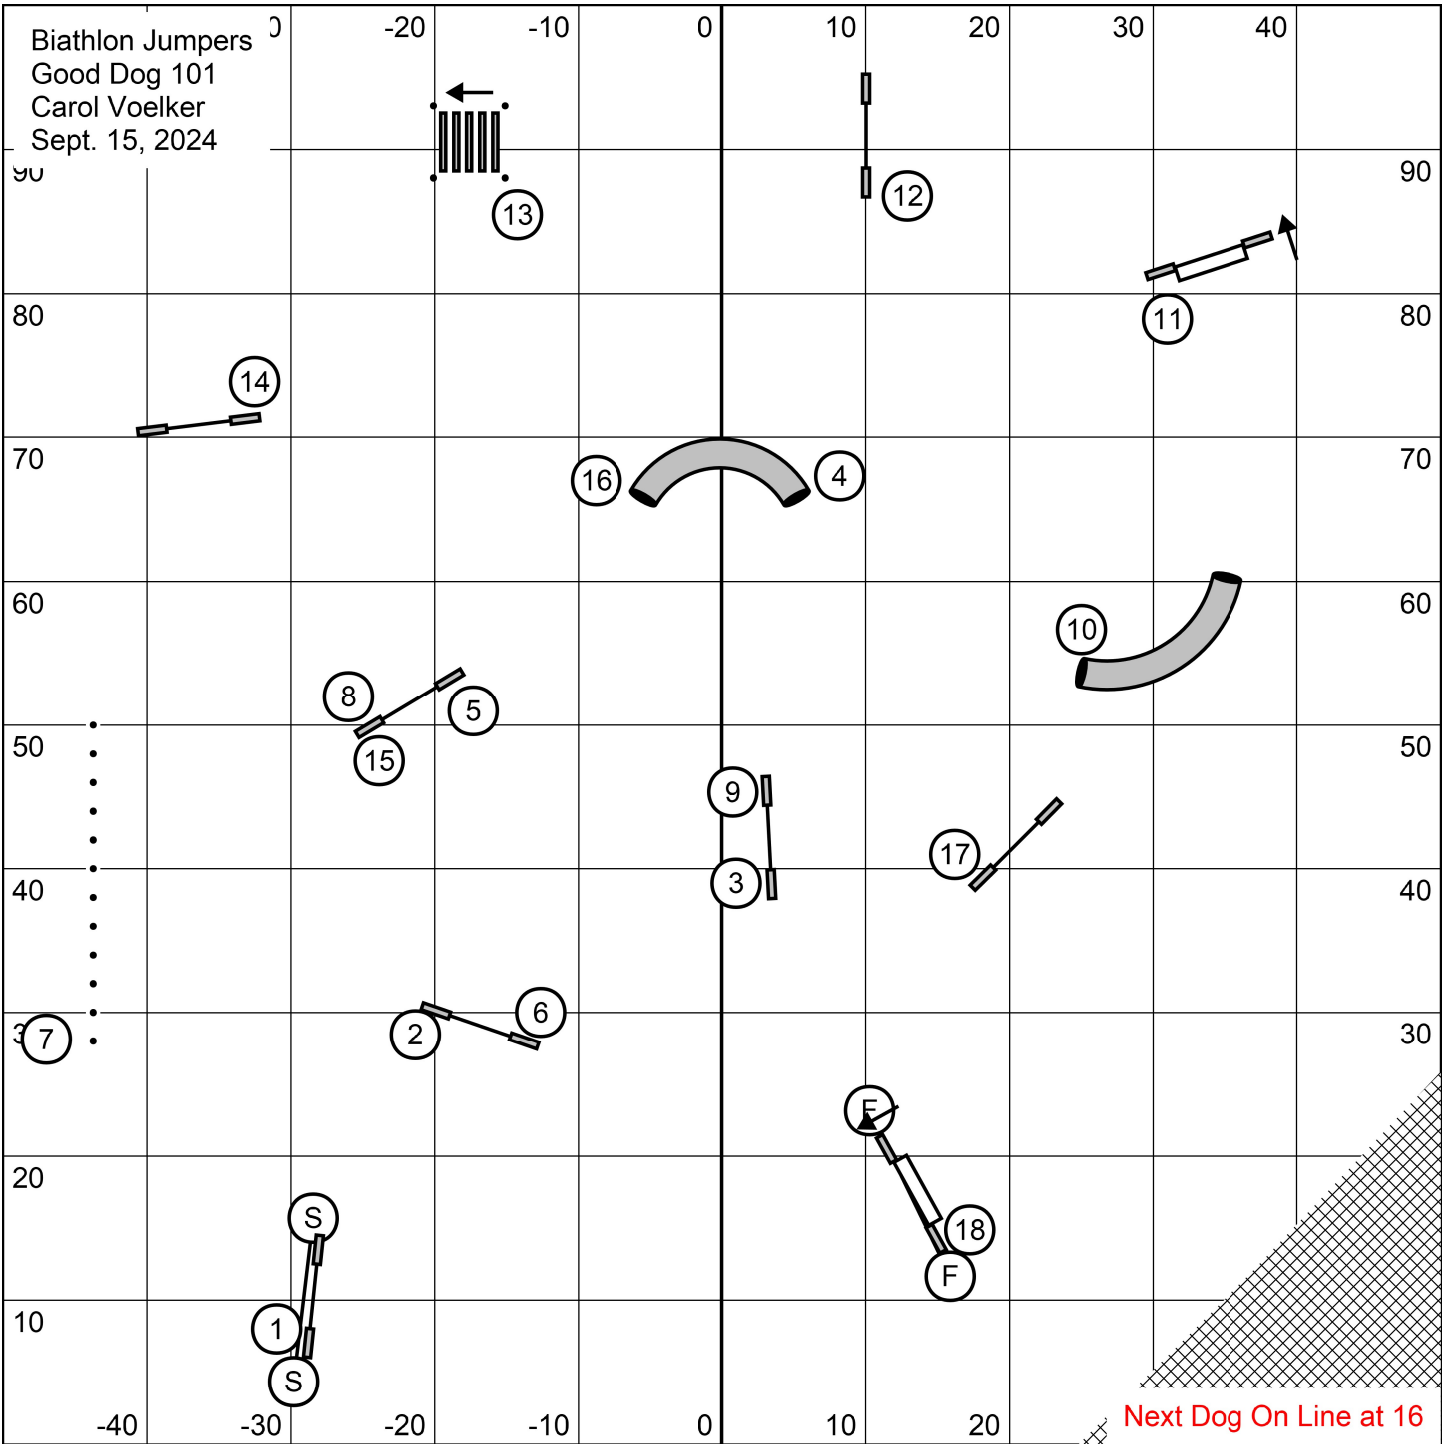

Advanced Jumpers
Good Dog 101
Carol Voelker
Sept. 15, 2024

Biathlon Jumpers
Good Dog 101
Carol Voelker
Sept. 15, 2024

Next Dog On Line at 16

Advanced Snooker
 Good Dog 101
 Carol Voelker
 Sept. 15, 2024

Opening: 3 or 4 reds, All Bidirectional, combinations Multi-directional
 Closing: 2 Bidirectional, All else to be taken as numbered.
 Champ: 8" - 54sec, 12/16" - 525sec, 20/24" - 50sec.
 Perf: 4" - 56sec, 8/12" - 54sec, 16/20" - 52sec.

Advanced Gamblers
 Good Dog 101
 Carol Voelker
 Sept. 15, 2024

Opening: 1-2-3-5, See Saw 5, 25sec, 13pts needed.
 Gamble: Champ 8" - 16sec, 12/16" - 15sec, 20/24" - 14sec
 Perf: 4" - 17sec, 8/12" - 16sec, 16/20" - 15sec,

Biathlon Standard)
Good Dog 101
Carol Voelker
Sept. 15, 2024