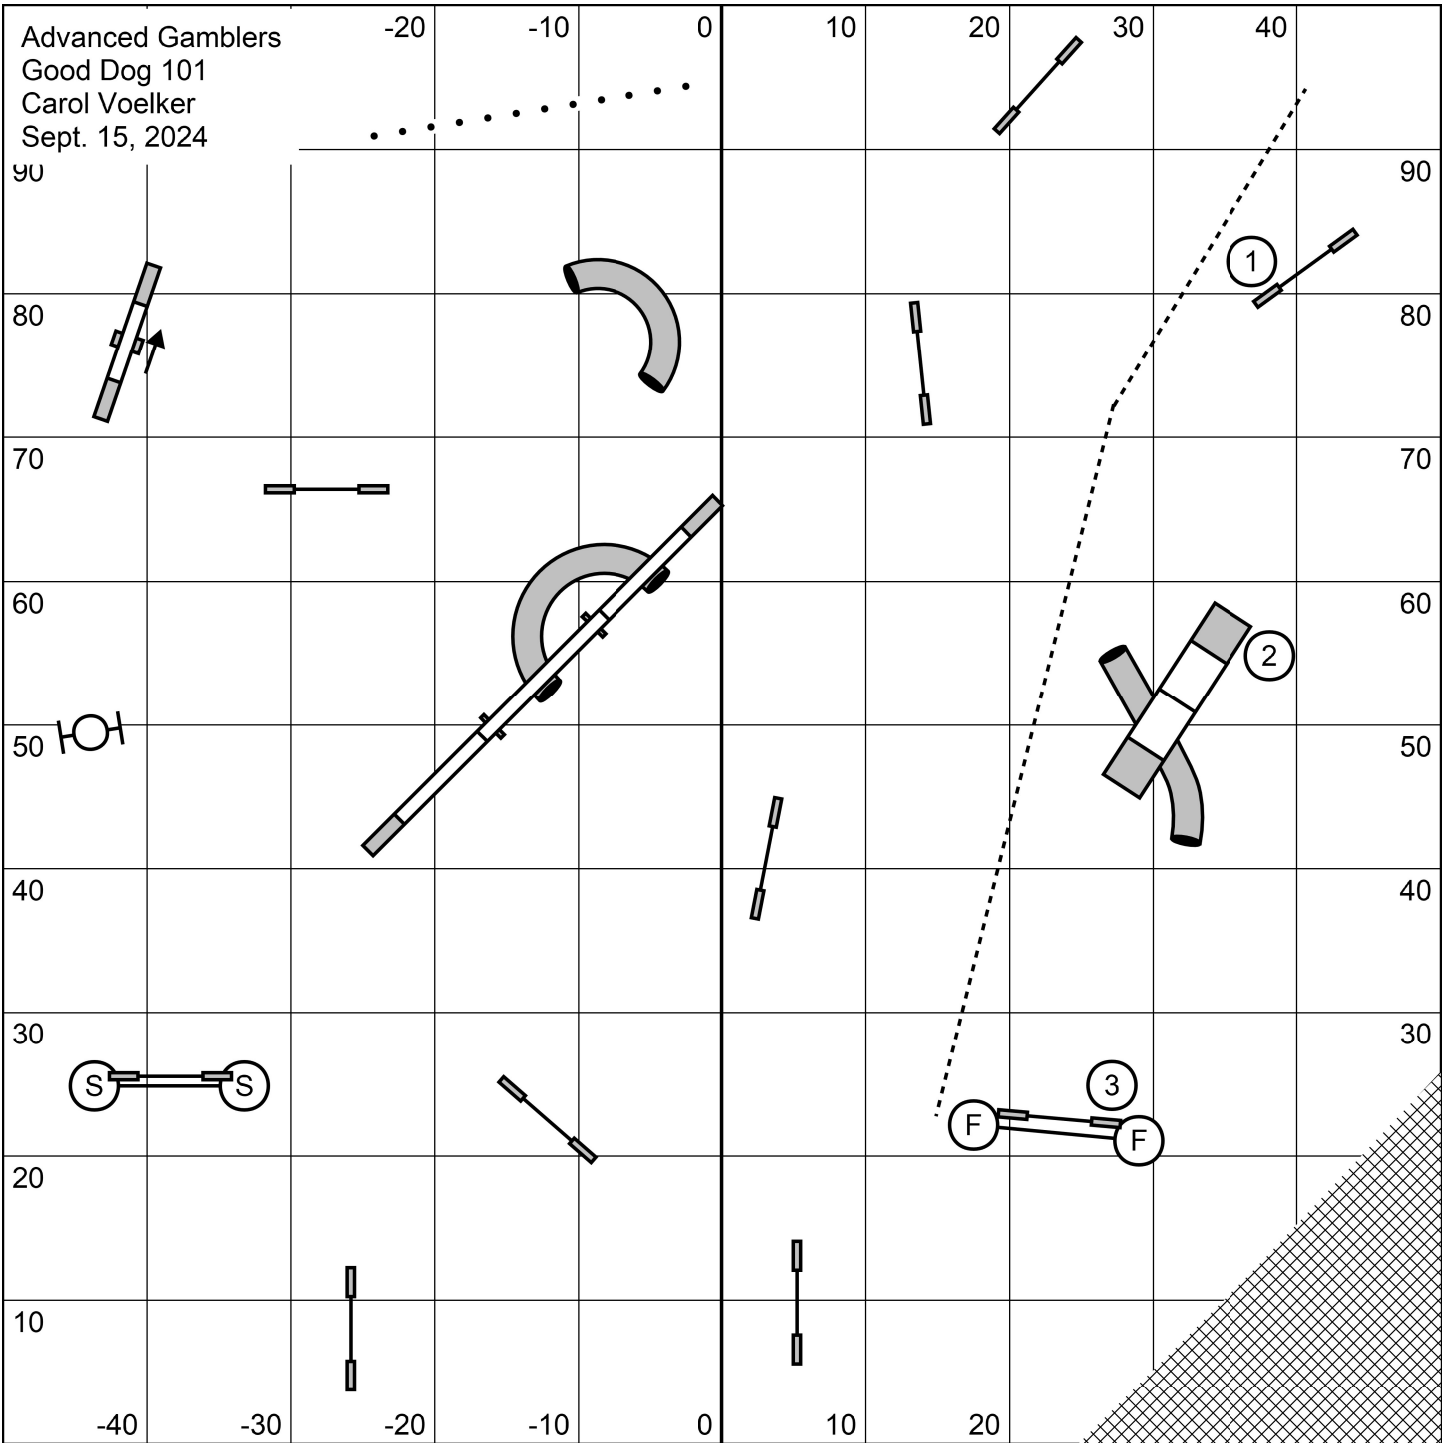

Advanced Jumpers
Good Dog 101
Carol Voelker
Sept. 15, 2024

Biathlon Jumpers
Good Dog 101
Carol Voelker
Sept. 15, 2024

Next Dog On Line at 16

Advanced Snooker
 Good Dog 101
 Carol Voelker
 Sept. 15, 2024

Opening: 3 or 4 reds, All Bidirectional, combinations Multi-directional
 Closing: 2 Bidirectional, All else to be taken as numbered.
 Champ: 8" - 54sec, 12/16" - 525sec, 20/24" - 50sec.
 Perf: 4" - 56sec, 8/12" - 54sec, 16/20" - 52sec.

Advanced Gamblers
 Good Dog 101
 Carol Voelker
 Sept. 15, 2024

Opening: 1-2-3-5, See Saw 5, 25sec, 13pts needed.
 Gamble: Champ 8" - 16sec, 12/16" - 15sec, 20/24" - 14sec
 Perf: 4" - 17sec, 8/12" - 16sec, 16/20" - 15sec,

Biathlon Standard)
Good Dog 101
Carol Voelker
Sept. 15, 2024