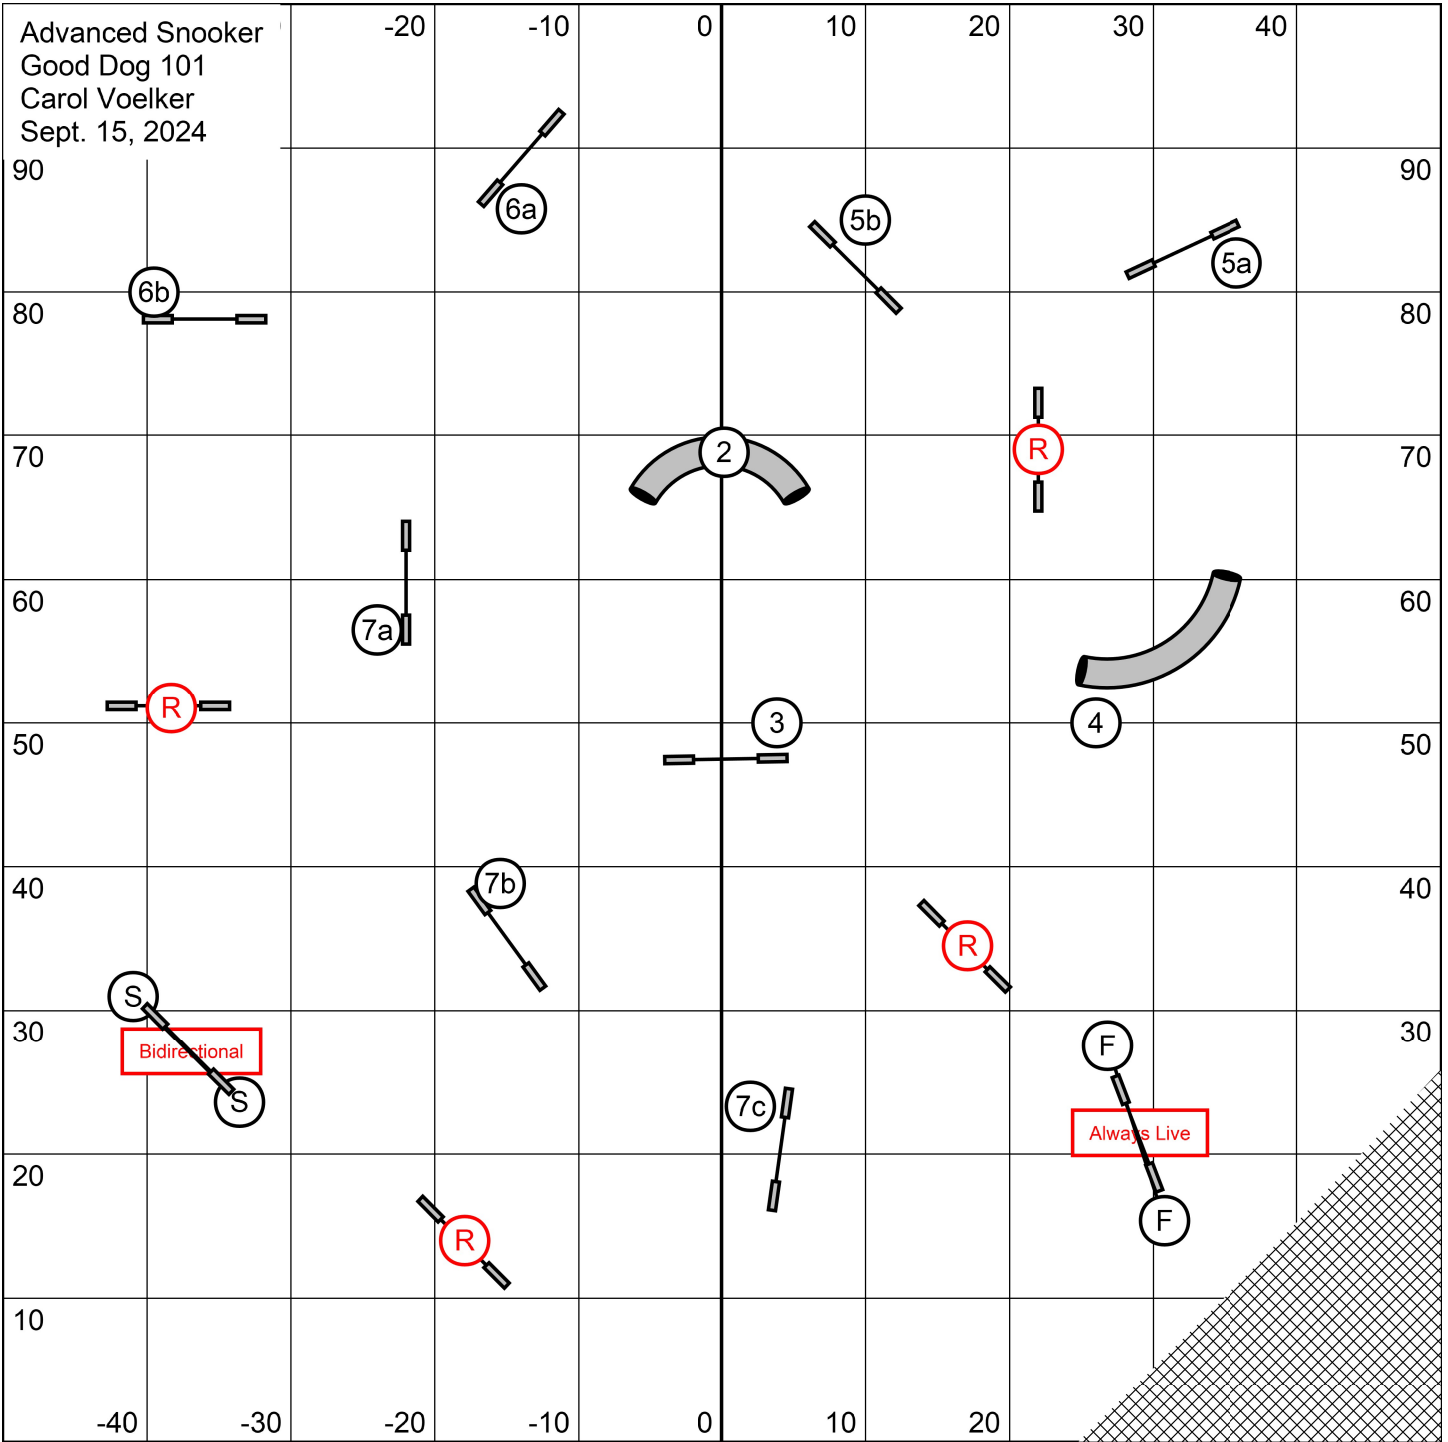

Advanced Jumpers
Good Dog 101
Carol Voelker
Sept. 15, 2024

Biathlon Jumpers
Good Dog 101
Carol Voelker
Sept. 15, 2024

Next Dog On Line at 16

Advanced Snooker
 Good Dog 101
 Carol Voelker
 Sept. 15, 2024

Opening: 3 or 4 reds, All Bidirectional, combinations Multi-directional
 Closing: 2 Bidirectional, All else to be taken as numbered.
 Champ: 8" - 54sec, 12/16" - 525sec, 20/24" - 50sec.
 Perf: 4" - 56sec, 8/12" - 54sec, 16/20" - 52sec.

Advanced Gamblers
 Good Dog 101
 Carol Voelker
 Sept. 15, 2024

Opening: 1-2-3-5, See Saw 5, 25sec, 13pts needed.
 Gamble: Champ 8" - 16sec, 12/16" - 15sec, 20/24" - 14sec
 Perf: 4" - 17sec, 8/12" - 16sec, 16/20" - 15sec,

Biathlon Standard)
Good Dog 101
Carol Voelker
Sept. 15, 2024