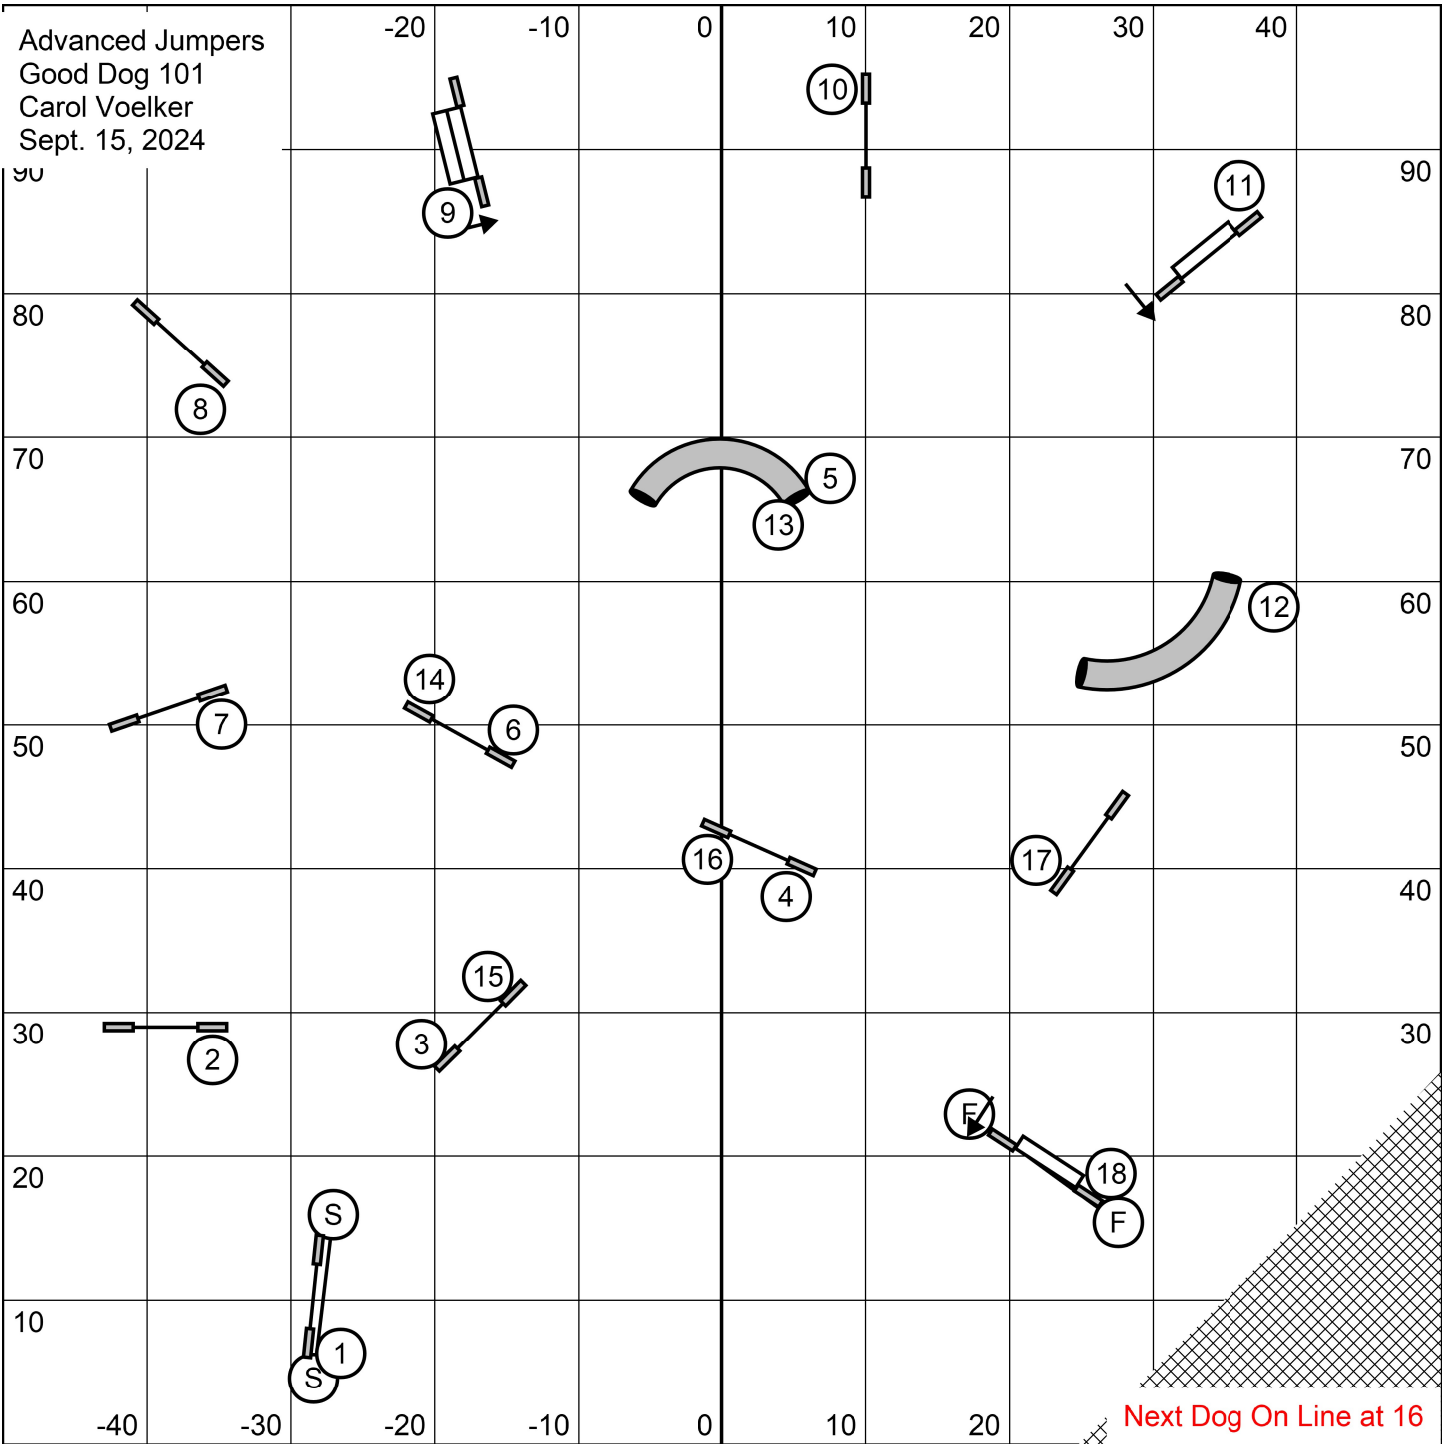

Advanced Jumpers
Good Dog 101
Carol Voelker
Sept. 15, 2024

Biathlon Jumpers
Good Dog 101
Carol Voelker
Sept. 15, 2024

Next Dog On Line at 16

Advanced Snooker
 Good Dog 101
 Carol Voelker
 Sept. 15, 2024

Opening: 3 or 4 reds, All Bidirectional, combinations Multi-directional
 Closing: 2 Bidirectional, All else to be taken as numbered.
 Champ: 8" - 54sec, 12/16" - 525sec, 20/24" - 50sec.
 Perf: 4" - 56sec, 8/12" - 54sec, 16/20" - 52sec.

Advanced Gamblers
 Good Dog 101
 Carol Voelker
 Sept. 15, 2024

Opening: 1-2-3-5, See Saw 5, 25sec, 13pts needed.
 Gamble: Champ 8" - 16sec, 12/16" - 15sec, 20/24" - 14sec
 Perf: 4" - 17sec, 8/12" - 16sec, 16/20" - 15sec,

Biathlon Standard)
Good Dog 101
Carol Voelker
Sept. 15, 2024