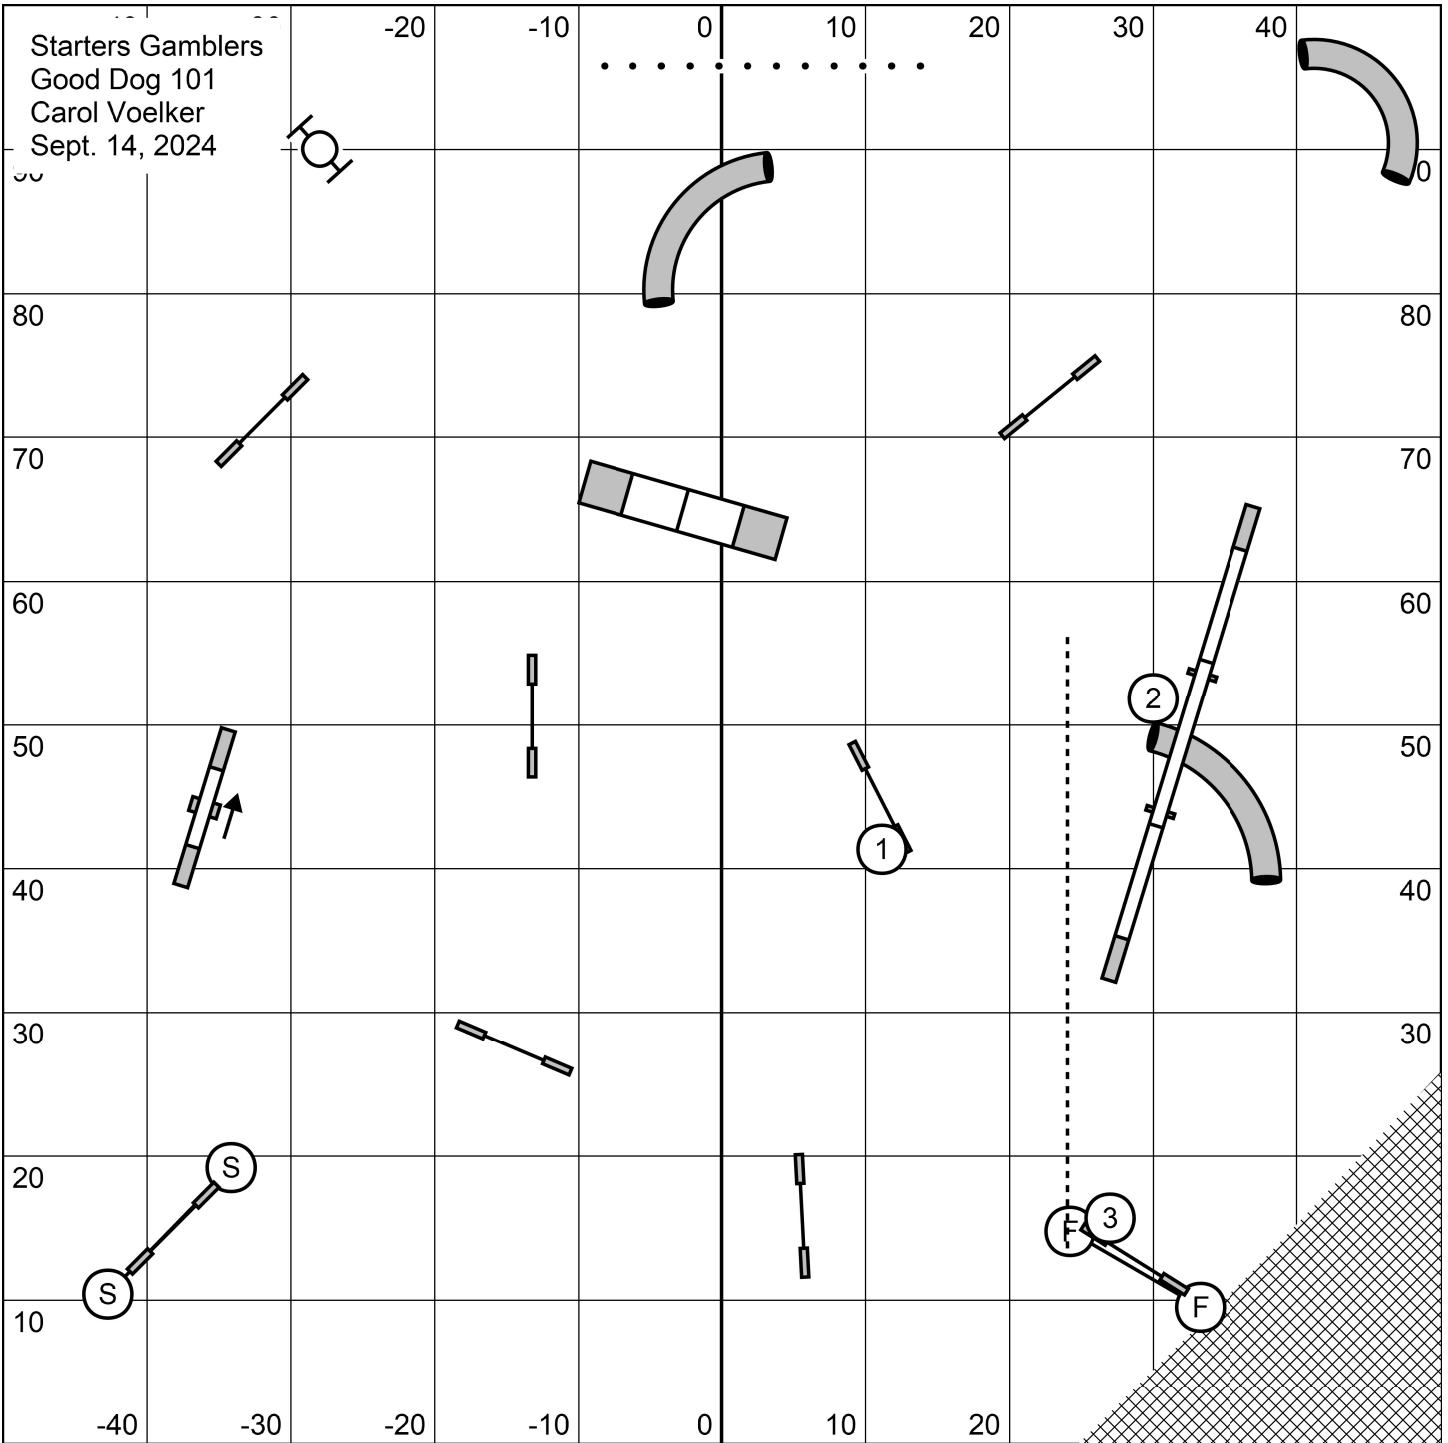

Starters Gamblers  
 Good Dog 101  
 Carol Voelker  
 Sept. 14, 2024

Opening: 1-3-5-7, Weave Poles 7, 25sec, 18pts needed.  
 Gamble: Champ 8" - 16sec, 12/16" - 15sec, 20/24" - 14sec  
 Perf: 4" - 17sec, 8/12" - 16sec, 16/20" - 15sec,

Starters Standard  
Good Dog 101  
Carol Voelker  
Sept. 14, 2024

Grand Prix  
Good Dog 101  
Carol Voelker  
Sept. 14, 2024

Starters Snooker 0  
 Good Dog 101  
 Carol Voelker  
 Sept. 14, 2024

Opening: 3 reds, All Bidirectional, combinations Multi-directional  
 Closing: 2 Bidirectional, All else to be taken as numbered.  
 Champ: 8" - 56sec, 12/16" - 54sec, 20/24" - 52sec.  
 Perf: 4" - 58sec, 8/12" - 56sec, 16/20" - 54sec.