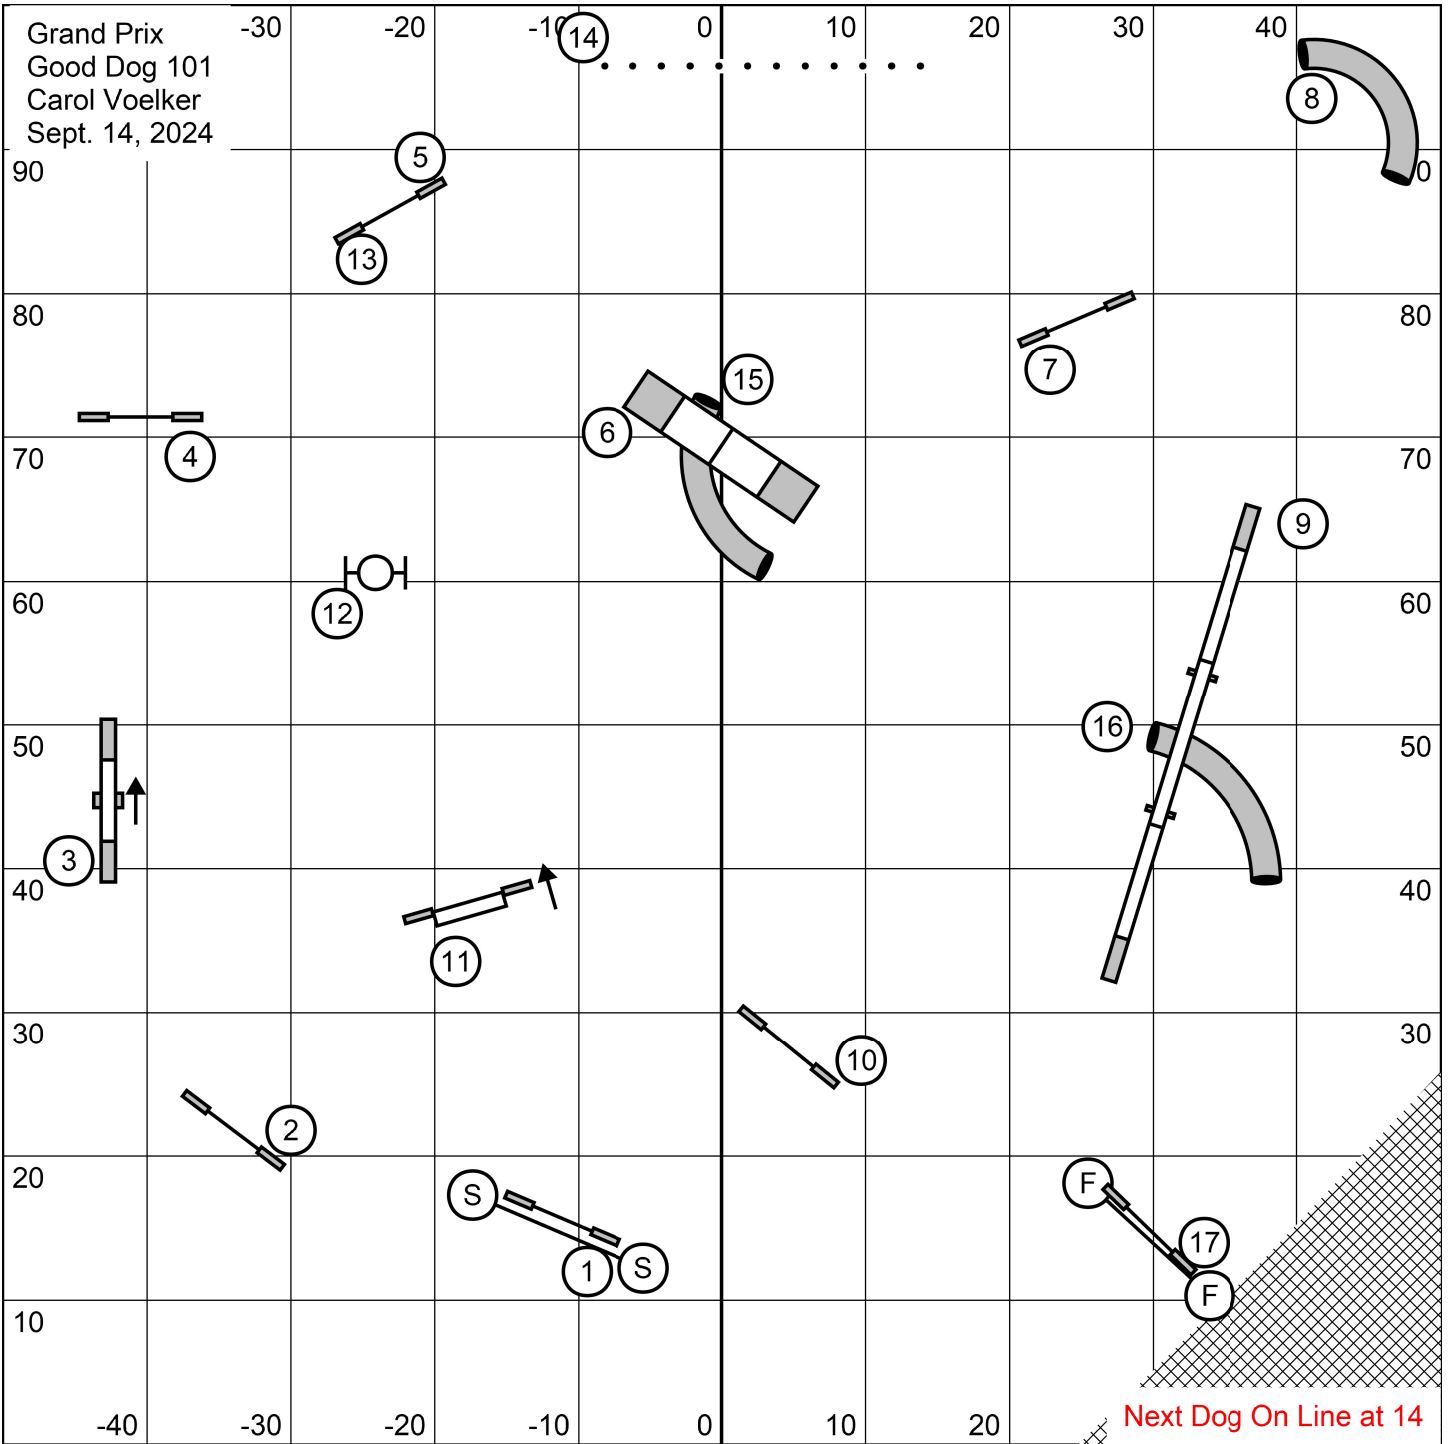

Starters Gamblers  
 Good Dog 101  
 Carol Voelker  
 Sept. 14, 2024

Opening: 1-3-5-7, Weave Poles 7, 25sec, 18pts needed.  
 Gamble: Champ 8" - 16sec, 12/16" - 15sec, 20/24" - 14sec  
 Perf: 4" - 17sec, 8/12" - 16sec, 16/20" - 15sec,

Starters Standard  
Good Dog 101  
Carol Voelker  
Sept. 14, 2024

Grand Prix  
Good Dog 101  
Carol Voelker  
Sept. 14, 2024

Starters Snooker 0  
 Good Dog 101  
 Carol Voelker  
 Sept. 14, 2024

Opening: 3 reds, All Bidirectional, combinations Multi-directional  
 Closing: 2 Bidirectional, All else to be taken as numbered.  
 Champ: 8" - 56sec, 12/16" - 54sec, 20/24" - 52sec.  
 Perf: 4" - 58sec, 8/12" - 56sec, 16/20" - 54sec.