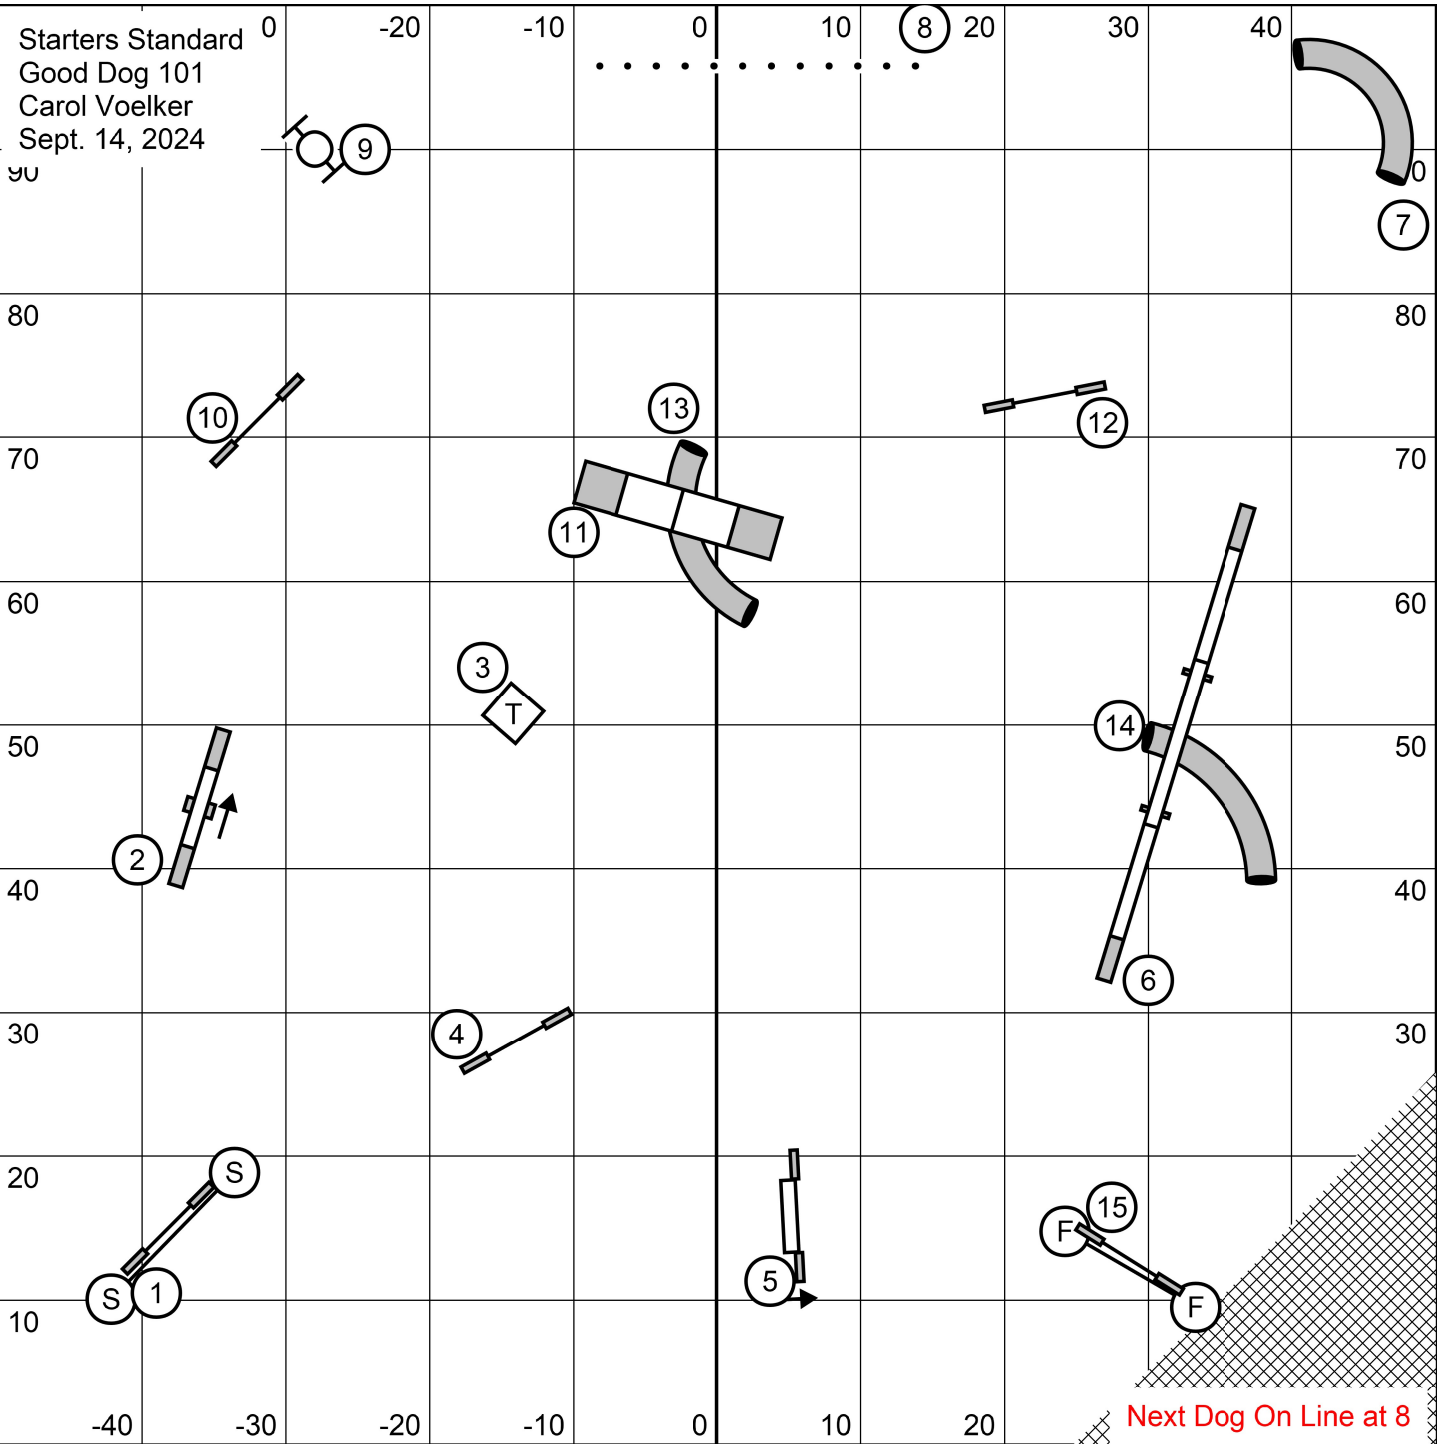

Starters Gamblers  
 Good Dog 101  
 Carol Voelker  
 Sept. 14, 2024

Opening: 1-3-5-7, Weave Poles 7, 25sec, 18pts needed.  
 Gamble: Champ 8" - 16sec, 12/16" - 15sec, 20/24" - 14sec  
 Perf: 4" - 17sec, 8/12" - 16sec, 16/20" - 15sec,

Starters Standard  
Good Dog 101  
Carol Voelker  
Sept. 14, 2024

Grand Prix  
Good Dog 101  
Carol Voelker  
Sept. 14, 2024

Starters Snooker 0  
 Good Dog 101  
 Carol Voelker  
 Sept. 14, 2024

Opening: 3 reds, All Bidirectional, combinations Multi-directional  
 Closing: 2 Bidirectional, All else to be taken as numbered.  
 Champ: 8" - 56sec, 12/16" - 54sec, 20/24" - 52sec.  
 Perf: 4" - 58sec, 8/12" - 56sec, 16/20" - 54sec.