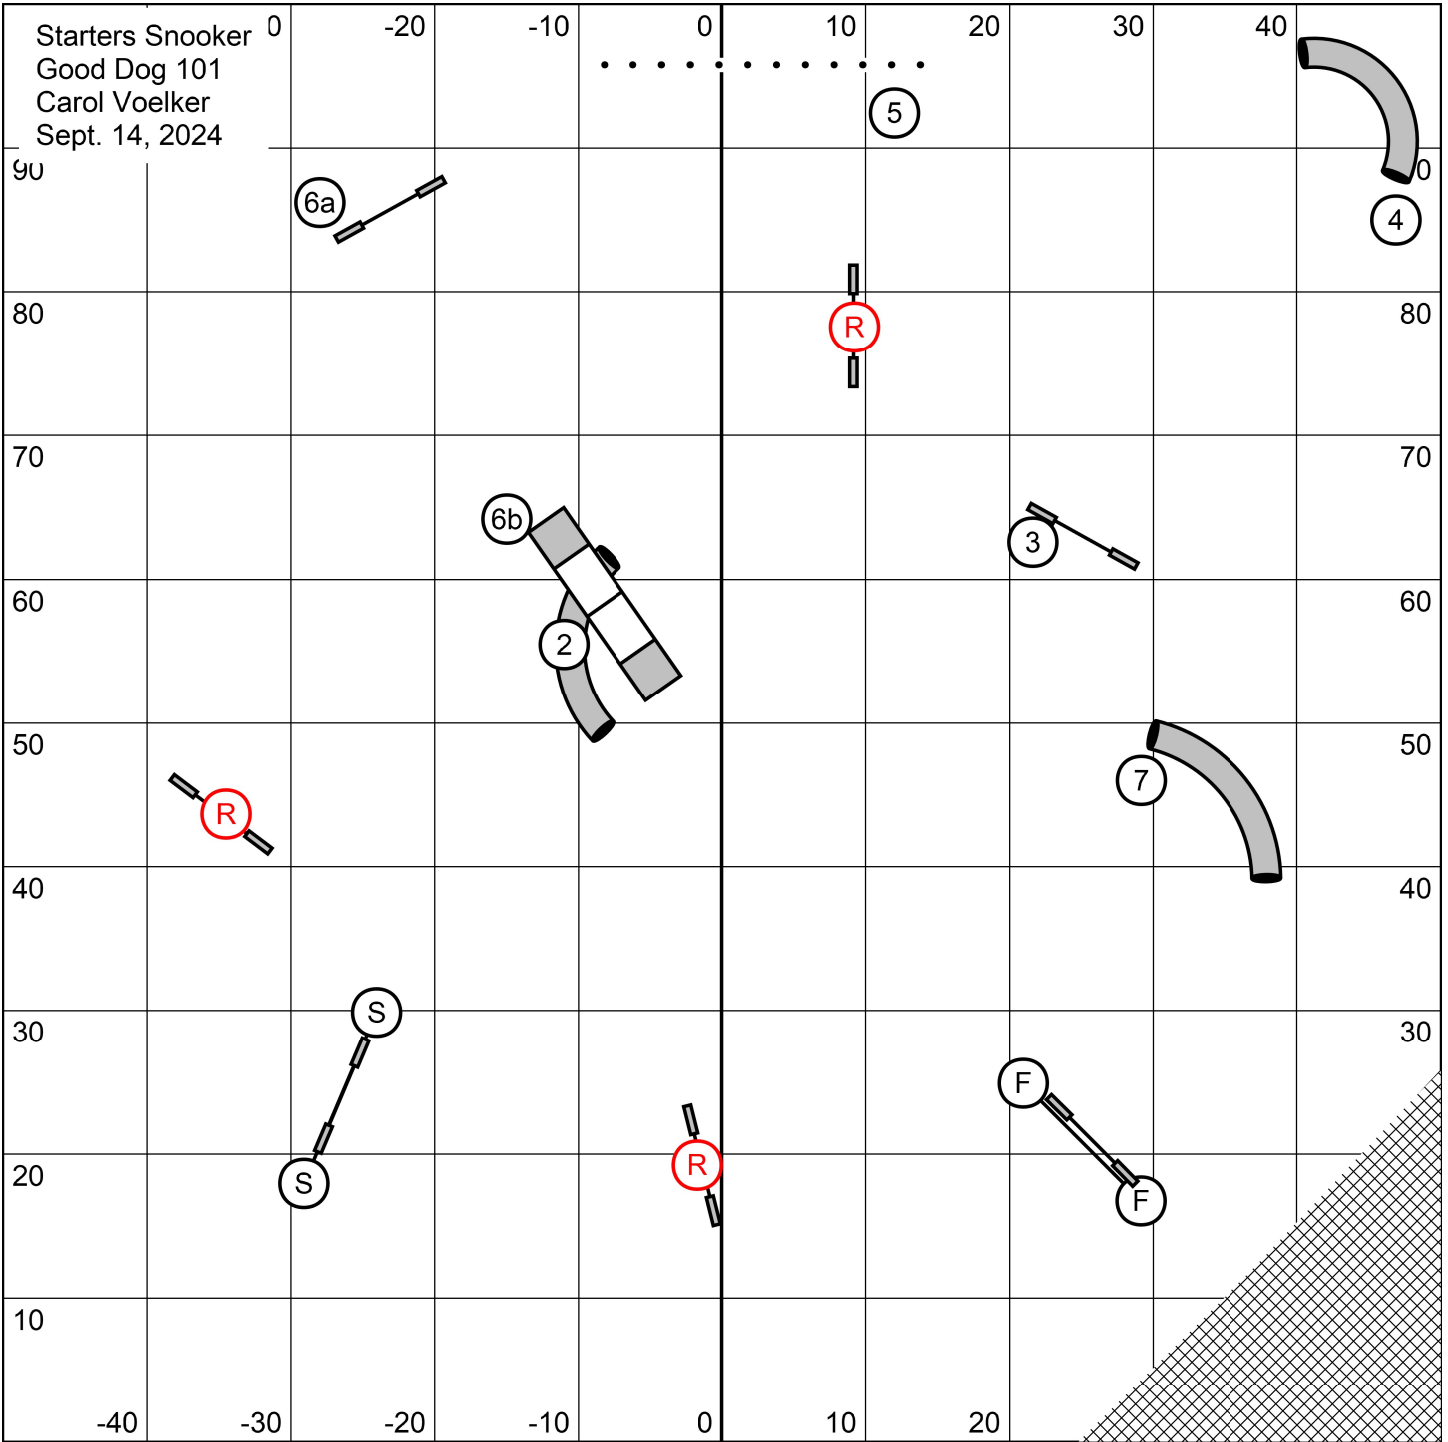

Starters Gamblers  
 Good Dog 101  
 Carol Voelker  
 Sept. 14, 2024

Opening: 1-3-5-7, Weave Poles 7, 25sec, 18pts needed.  
 Gamble: Champ 8" - 16sec, 12/16" - 15sec, 20/24" - 14sec  
 Perf: 4" - 17sec, 8/12" - 16sec, 16/20" - 15sec,

Starters Standard  
Good Dog 101  
Carol Voelker  
Sept. 14, 2024

Grand Prix  
Good Dog 101  
Carol Voelker  
Sept. 14, 2024

Starters Snooker 0  
 Good Dog 101  
 Carol Voelker  
 Sept. 14, 2024

Opening: 3 reds, All Bidirectional, combinations Multi-directional  
 Closing: 2 Bidirectional, All else to be taken as numbered.  
 Champ: 8" - 56sec, 12/16" - 54sec, 20/24" - 52sec.  
 Perf: 4" - 58sec, 8/12" - 56sec, 16/20" - 54sec.