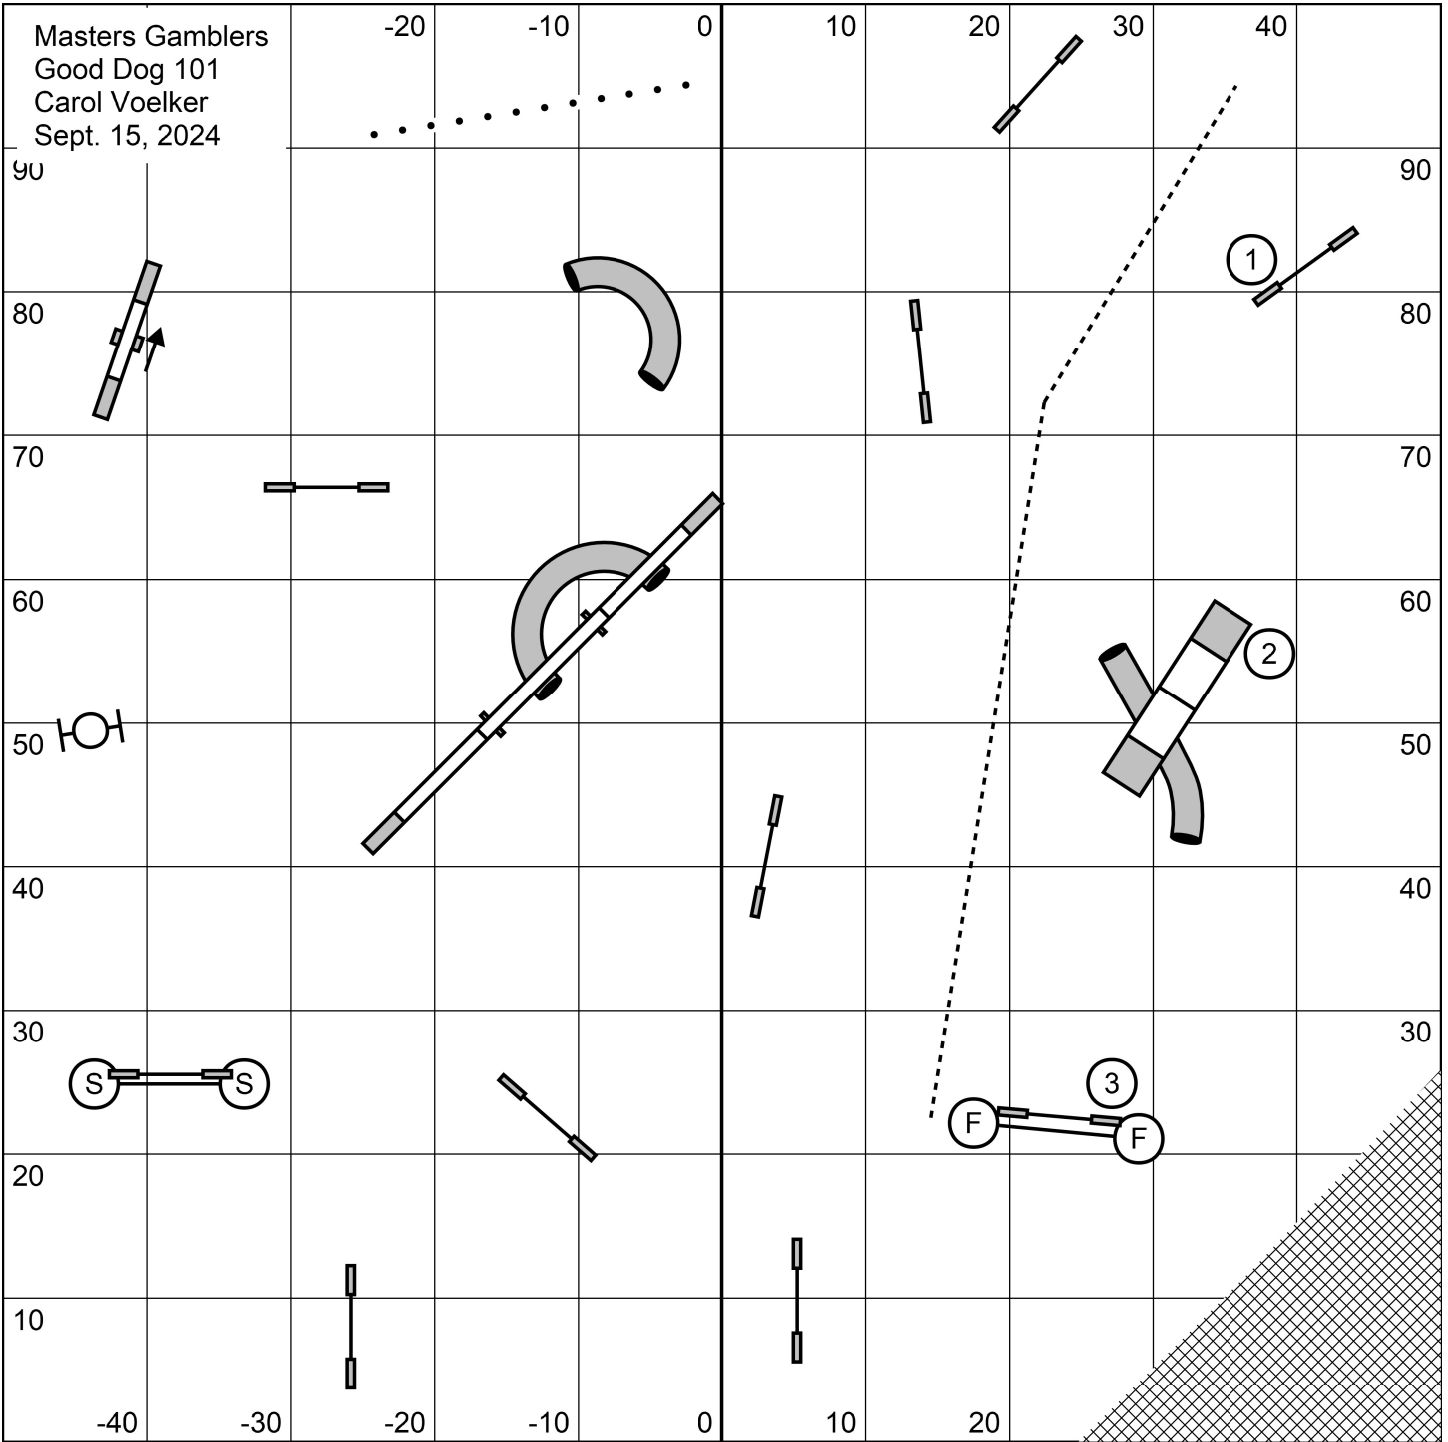

Masters Jumpers  
 Good Dog 101  
 Carol Voelker  
 Sept. 15, 2024

Next Dog On Line at 16

Biathlon Jumpers  
Good Dog 101  
Carol Voelker  
Sept. 15, 2024

Opening: 3 or 4 reds, All Bidirectional, combinations Multi-directional  
 Closing: 2 Bidirectional, All else to be taken as numbered.  
 Champ: 8" - 52sec, 12/16" - 50sec, 20/24" - 48sec.  
 Perf: 4" - 54sec, 8/12" - 52sec, 16/20" - 50sec.  
 Vet: 4" - 56sec, 8" - 54sec, 12/16" - 52sec.

Masters Gamblers  
 Good Dog 101  
 Carol Voelker  
 Sept. 15, 2024

Opening: 1-2-3-5, See Saw 5, 25sec, 13pts needed.  
 Gamble: Champ 8" - 15sec, 12/16" - 14sec, 20/24" - 13sec  
 Perf: 4" - 16sec, 8/12" - 15sec, 16/20" - 14sec,  
 Vet: 4" - 17sec, 8" - 16sec, 12/16" - 15sec.

Masters Standard  
 Good Dog 101  
 Carol Voelker  
 Sept. 15, 2024

Biathlon Standard )  
Good Dog 101  
Carol Voelker  
Sept. 15, 2024