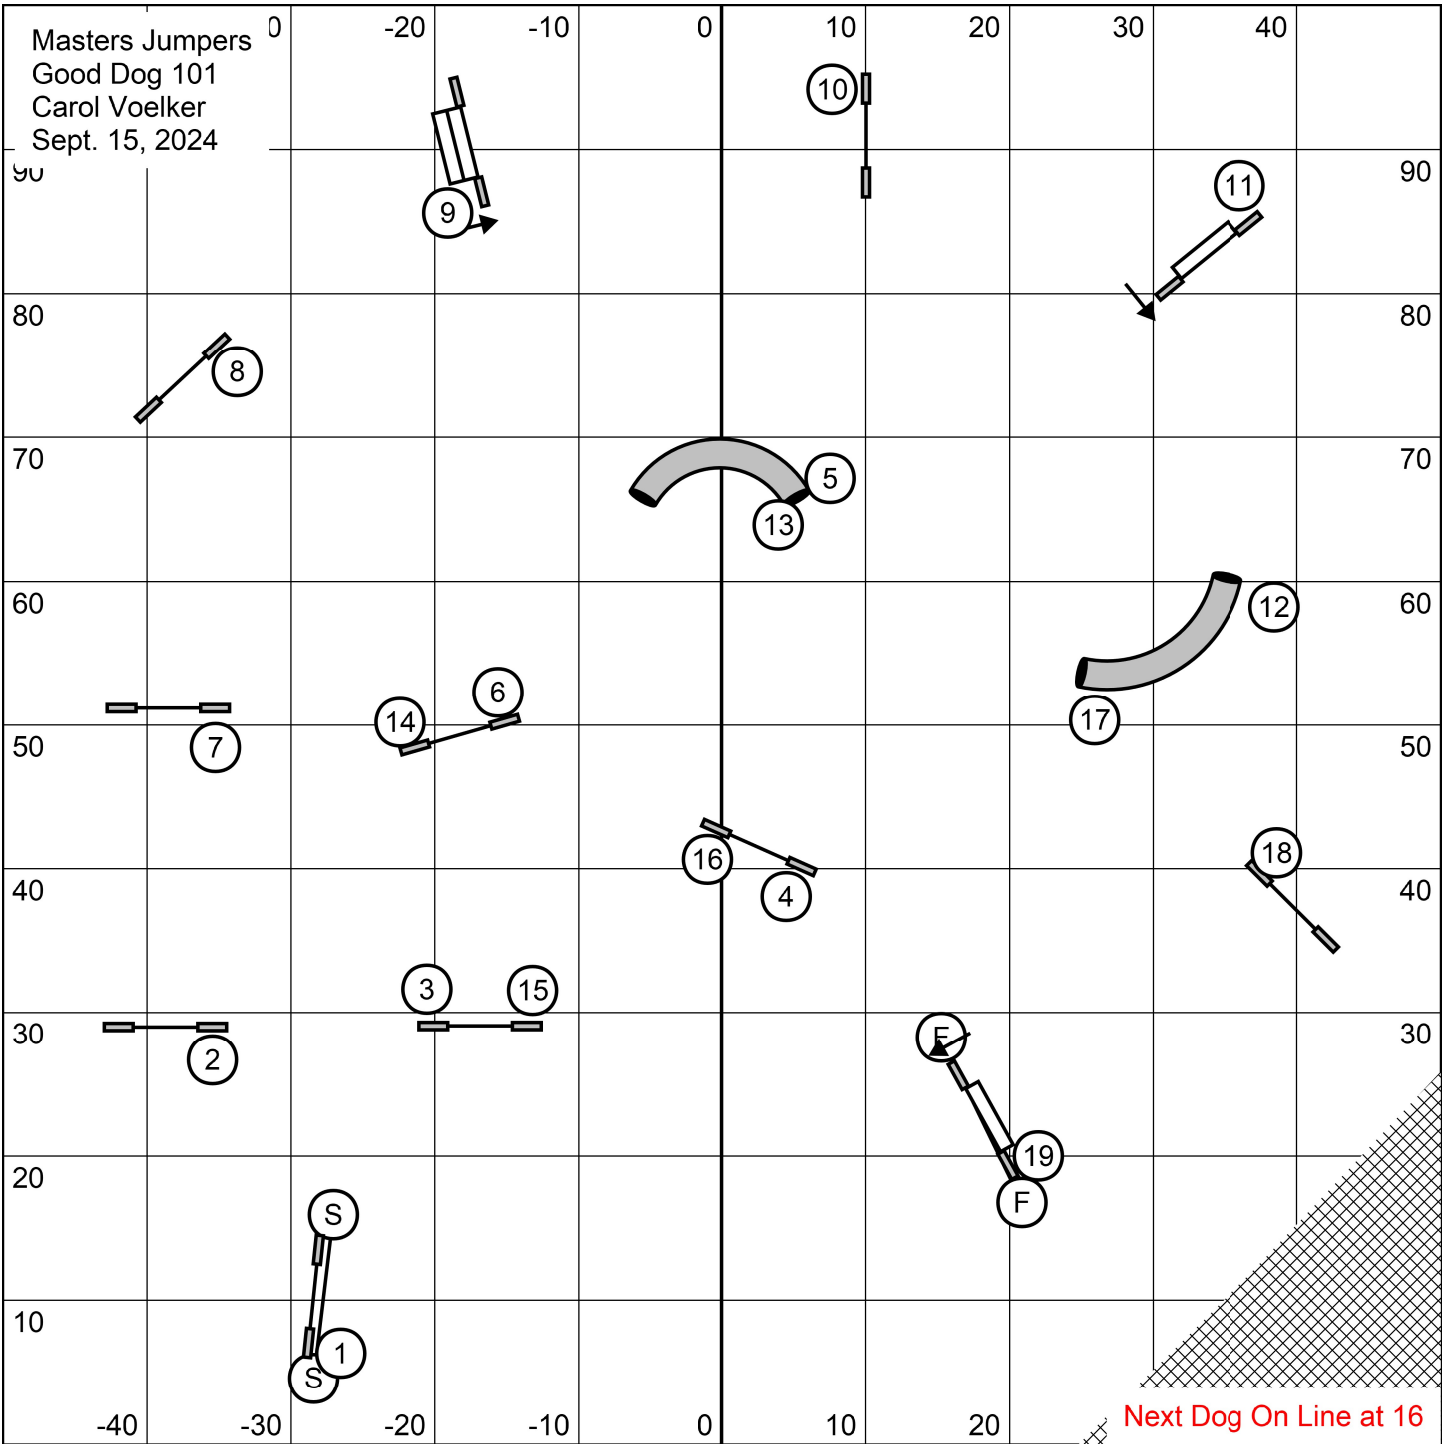

Masters Jumpers  
 Good Dog 101  
 Carol Voelker  
 Sept. 15, 2024

Next Dog On Line at 16

Biathlon Jumpers  
Good Dog 101  
Carol Voelker  
Sept. 15, 2024

Opening: 3 or 4 reds, All Bidirectional, combinations Multi-directional  
 Closing: 2 Bidirectional, All else to be taken as numbered.  
 Champ: 8" - 52sec, 12/16" - 50sec, 20/24" - 48sec.  
 Perf: 4" - 54sec, 8/12" - 52sec, 16/20" - 50sec.  
 Vet: 4" - 56sec, 8" - 54sec, 12/16" - 52sec.

Masters Gamblers  
 Good Dog 101  
 Carol Voelker  
 Sept. 15, 2024

Opening: 1-2-3-5, See Saw 5, 25sec, 13pts needed.  
 Gamble: Champ 8" - 15sec, 12/16" - 14sec, 20/24" - 13sec  
 Perf: 4" - 16sec, 8/12" - 15sec, 16/20" - 14sec,  
 Vet: 4" - 17sec, 8" - 16sec, 12/16" - 15sec.

Masters Standard  
 Good Dog 101  
 Carol Voelker  
 Sept. 15, 2024

Biathlon Standard )  
Good Dog 101  
Carol Voelker  
Sept. 15, 2024