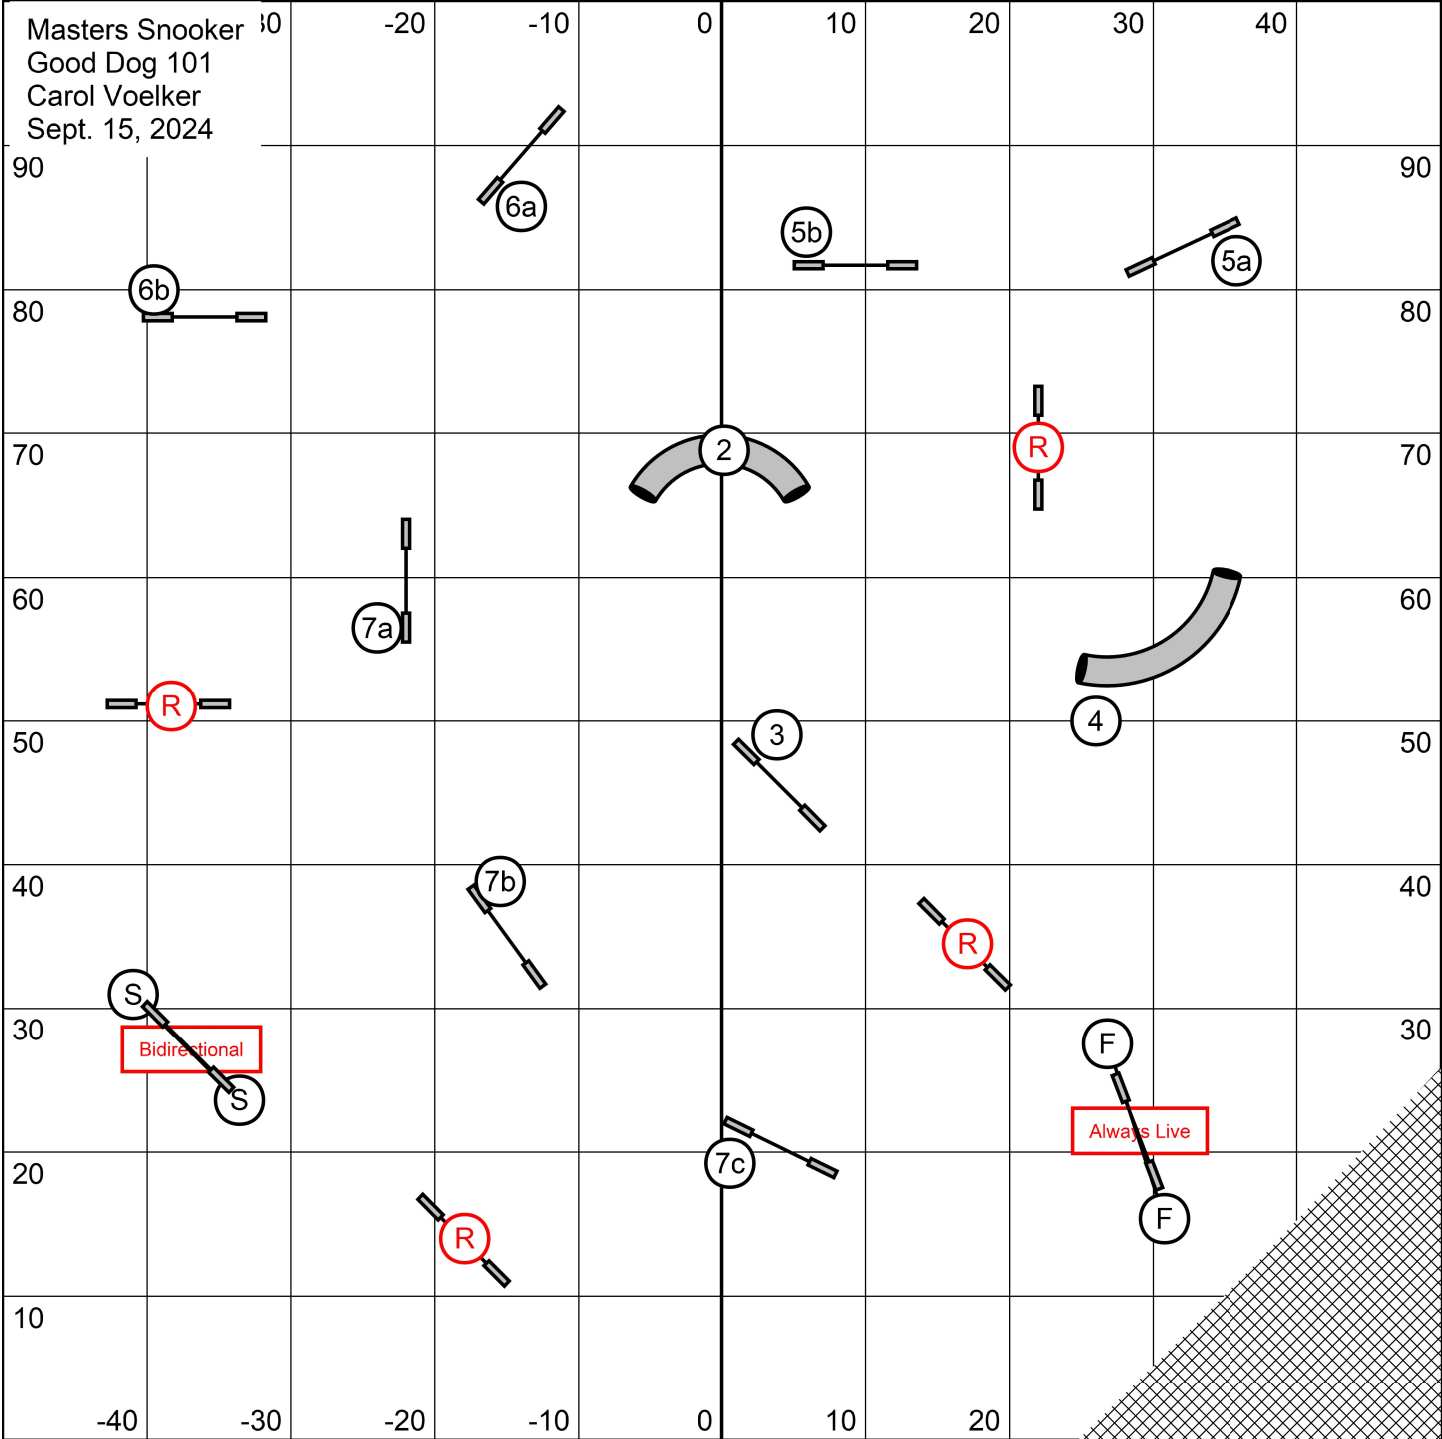

Masters Jumpers  
 Good Dog 101  
 Carol Voelker  
 Sept. 15, 2024

Next Dog On Line at 16

Biathlon Jumpers  
Good Dog 101  
Carol Voelker  
Sept. 15, 2024

Opening: 3 or 4 reds, All Bidirectional, combinations Multi-directional  
 Closing: 2 Bidirectional, All else to be taken as numbered.  
 Champ: 8" - 52sec, 12/16" - 50sec, 20/24" - 48sec.  
 Perf: 4" - 54sec, 8/12" - 52sec, 16/20" - 50sec.  
 Vet: 4" - 56sec, 8" - 54sec, 12/16" - 52sec.

Masters Gamblers  
 Good Dog 101  
 Carol Voelker  
 Sept. 15, 2024

Opening: 1-2-3-5, See Saw 5, 25sec, 13pts needed.  
 Gamble: Champ 8" - 15sec, 12/16" - 14sec, 20/24" - 13sec  
 Perf: 4" - 16sec, 8/12" - 15sec, 16/20" - 14sec,  
 Vet: 4" - 17sec, 8" - 16sec, 12/16" - 15sec.

Masters Standard  
 Good Dog 101  
 Carol Voelker  
 Sept. 15, 2024

Biathlon Standard )  
Good Dog 101  
Carol Voelker  
Sept. 15, 2024