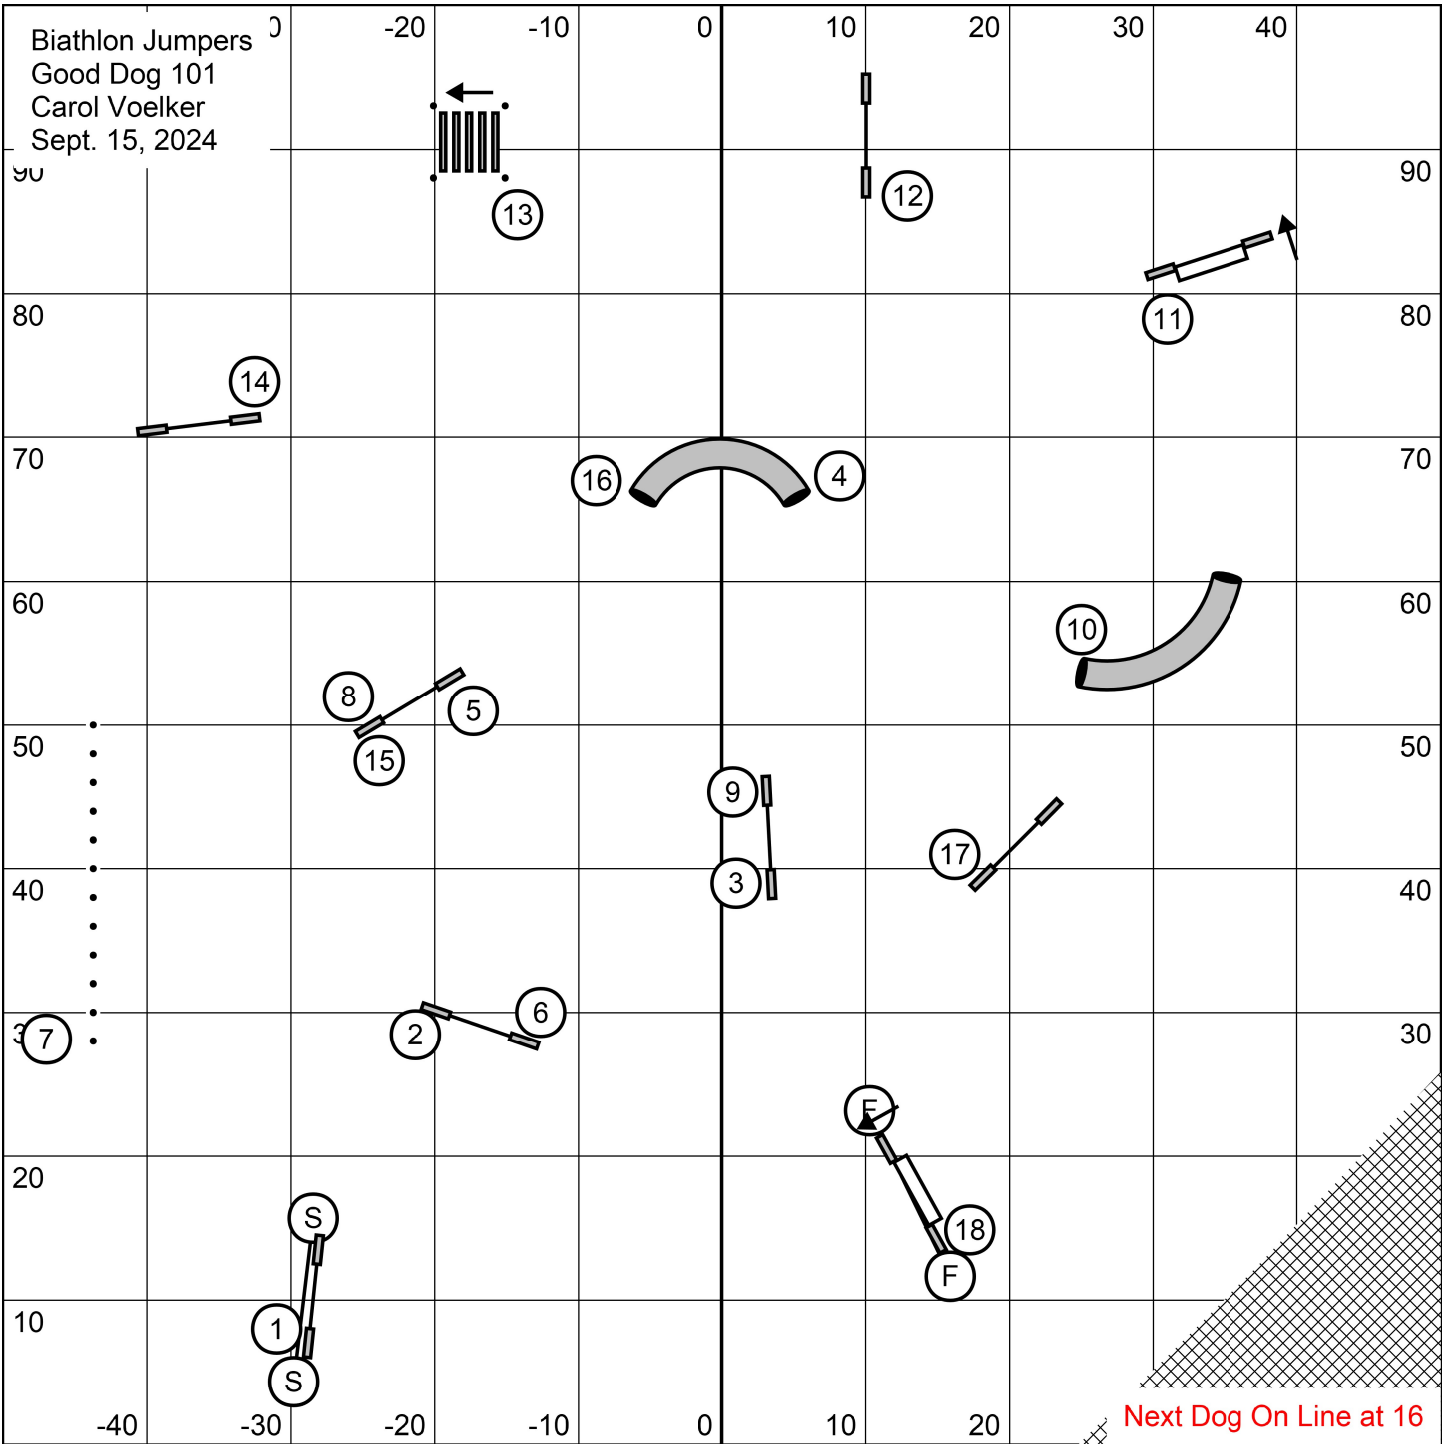

Masters Jumpers  
 Good Dog 101  
 Carol Voelker  
 Sept. 15, 2024

Next Dog On Line at 16

Biathlon Jumpers  
Good Dog 101  
Carol Voelker  
Sept. 15, 2024

Opening: 3 or 4 reds, All Bidirectional, combinations Multi-directional  
 Closing: 2 Bidirectional, All else to be taken as numbered.  
 Champ: 8" - 52sec, 12/16" - 50sec, 20/24" - 48sec.  
 Perf: 4" - 54sec, 8/12" - 52sec, 16/20" - 50sec.  
 Vet: 4" - 56sec, 8" - 54sec, 12/16" - 52sec.

Masters Gamblers  
 Good Dog 101  
 Carol Voelker  
 Sept. 15, 2024

Opening: 1-2-3-5, See Saw 5, 25sec, 13pts needed.  
 Gamble: Champ 8" - 15sec, 12/16" - 14sec, 20/24" - 13sec  
 Perf: 4" - 16sec, 8/12" - 15sec, 16/20" - 14sec,  
 Vet: 4" - 17sec, 8" - 16sec, 12/16" - 15sec.

Masters Standard  
 Good Dog 101  
 Carol Voelker  
 Sept. 15, 2024

Biathlon Standard )  
Good Dog 101  
Carol Voelker  
Sept. 15, 2024