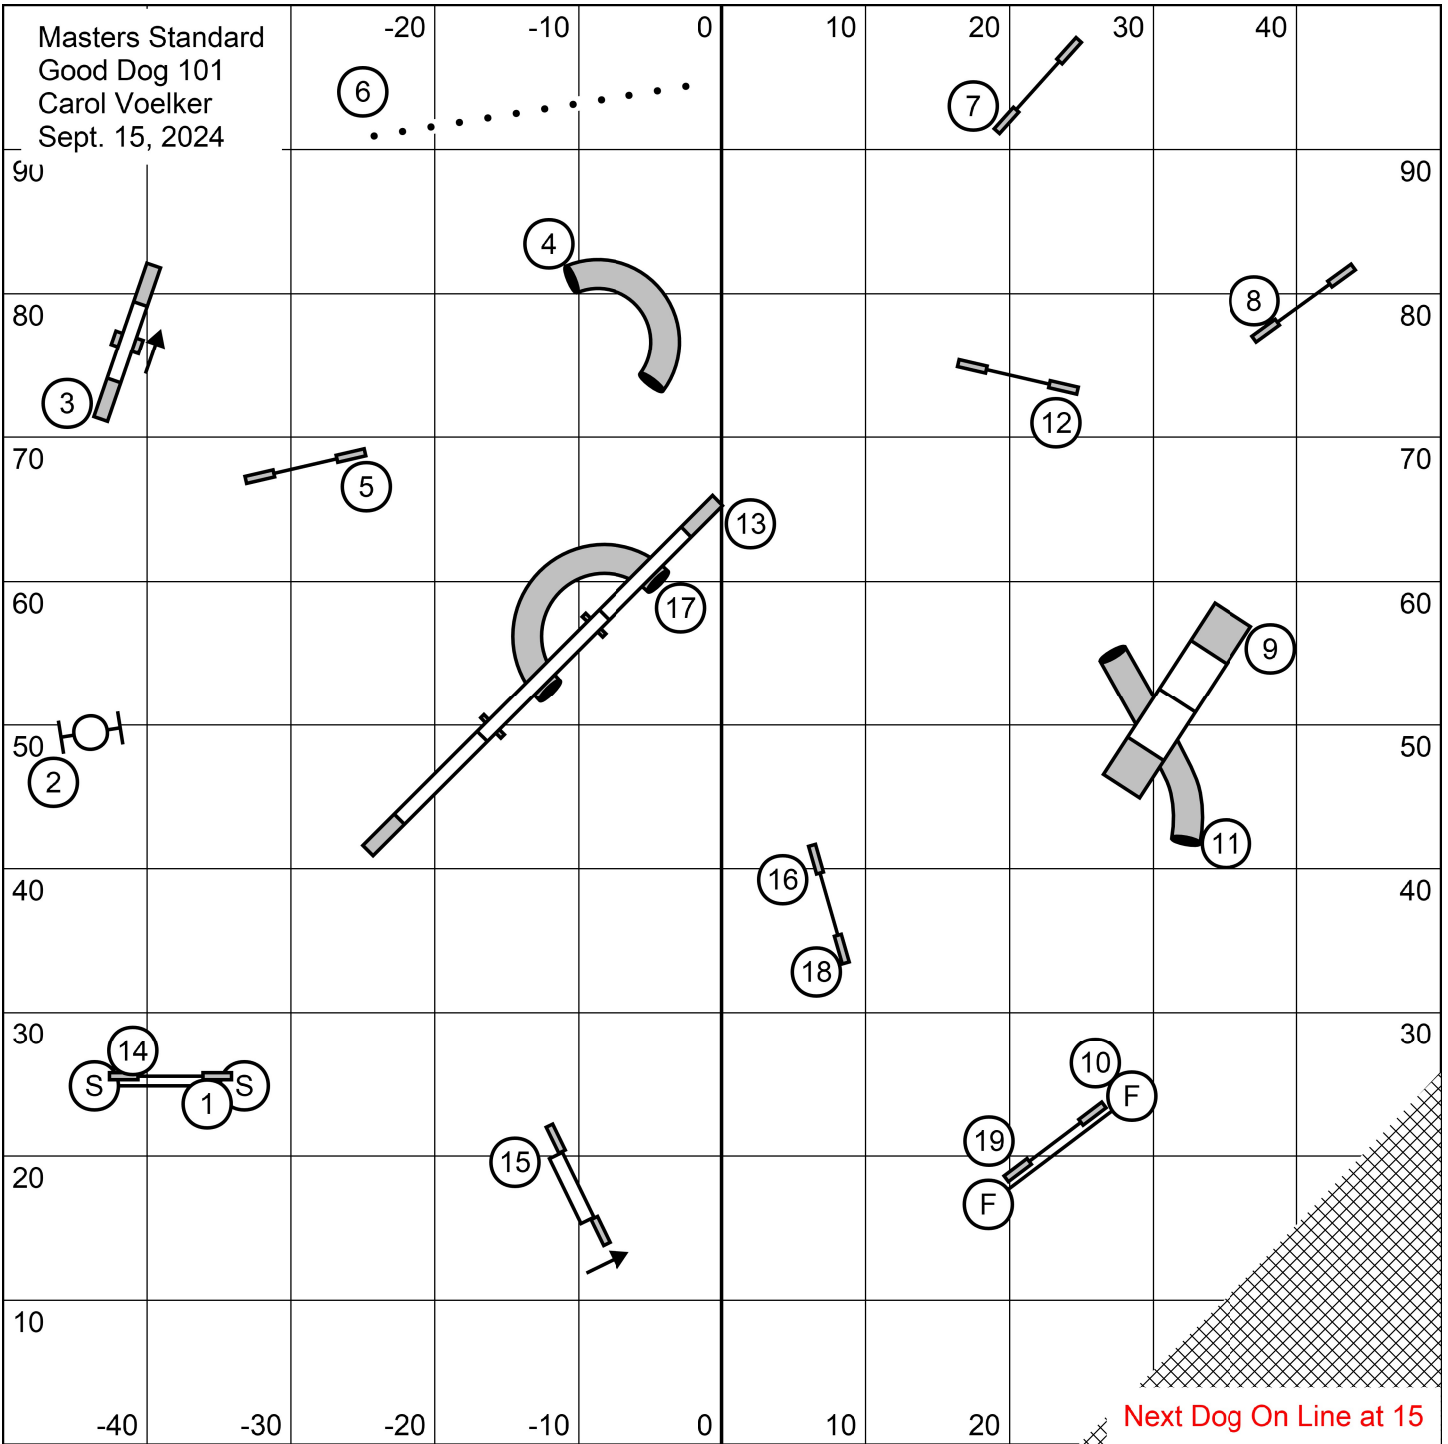

Masters Jumpers  
 Good Dog 101  
 Carol Voelker  
 Sept. 15, 2024

Next Dog On Line at 16

Biathlon Jumpers  
Good Dog 101  
Carol Voelker  
Sept. 15, 2024

Opening: 3 or 4 reds, All Bidirectional, combinations Multi-directional  
 Closing: 2 Bidirectional, All else to be taken as numbered.  
 Champ: 8" - 52sec, 12/16" - 50sec, 20/24" - 48sec.  
 Perf: 4" - 54sec, 8/12" - 52sec, 16/20" - 50sec.  
 Vet: 4" - 56sec, 8" - 54sec, 12/16" - 52sec.

Masters Gamblers  
 Good Dog 101  
 Carol Voelker  
 Sept. 15, 2024

Opening: 1-2-3-5, See Saw 5, 25sec, 13pts needed.  
 Gamble: Champ 8" - 15sec, 12/16" - 14sec, 20/24" - 13sec  
 Perf: 4" - 16sec, 8/12" - 15sec, 16/20" - 14sec,  
 Vet: 4" - 17sec, 8" - 16sec, 12/16" - 15sec.

Masters Standard  
 Good Dog 101  
 Carol Voelker  
 Sept. 15, 2024

Biathlon Standard )  
Good Dog 101  
Carol Voelker  
Sept. 15, 2024