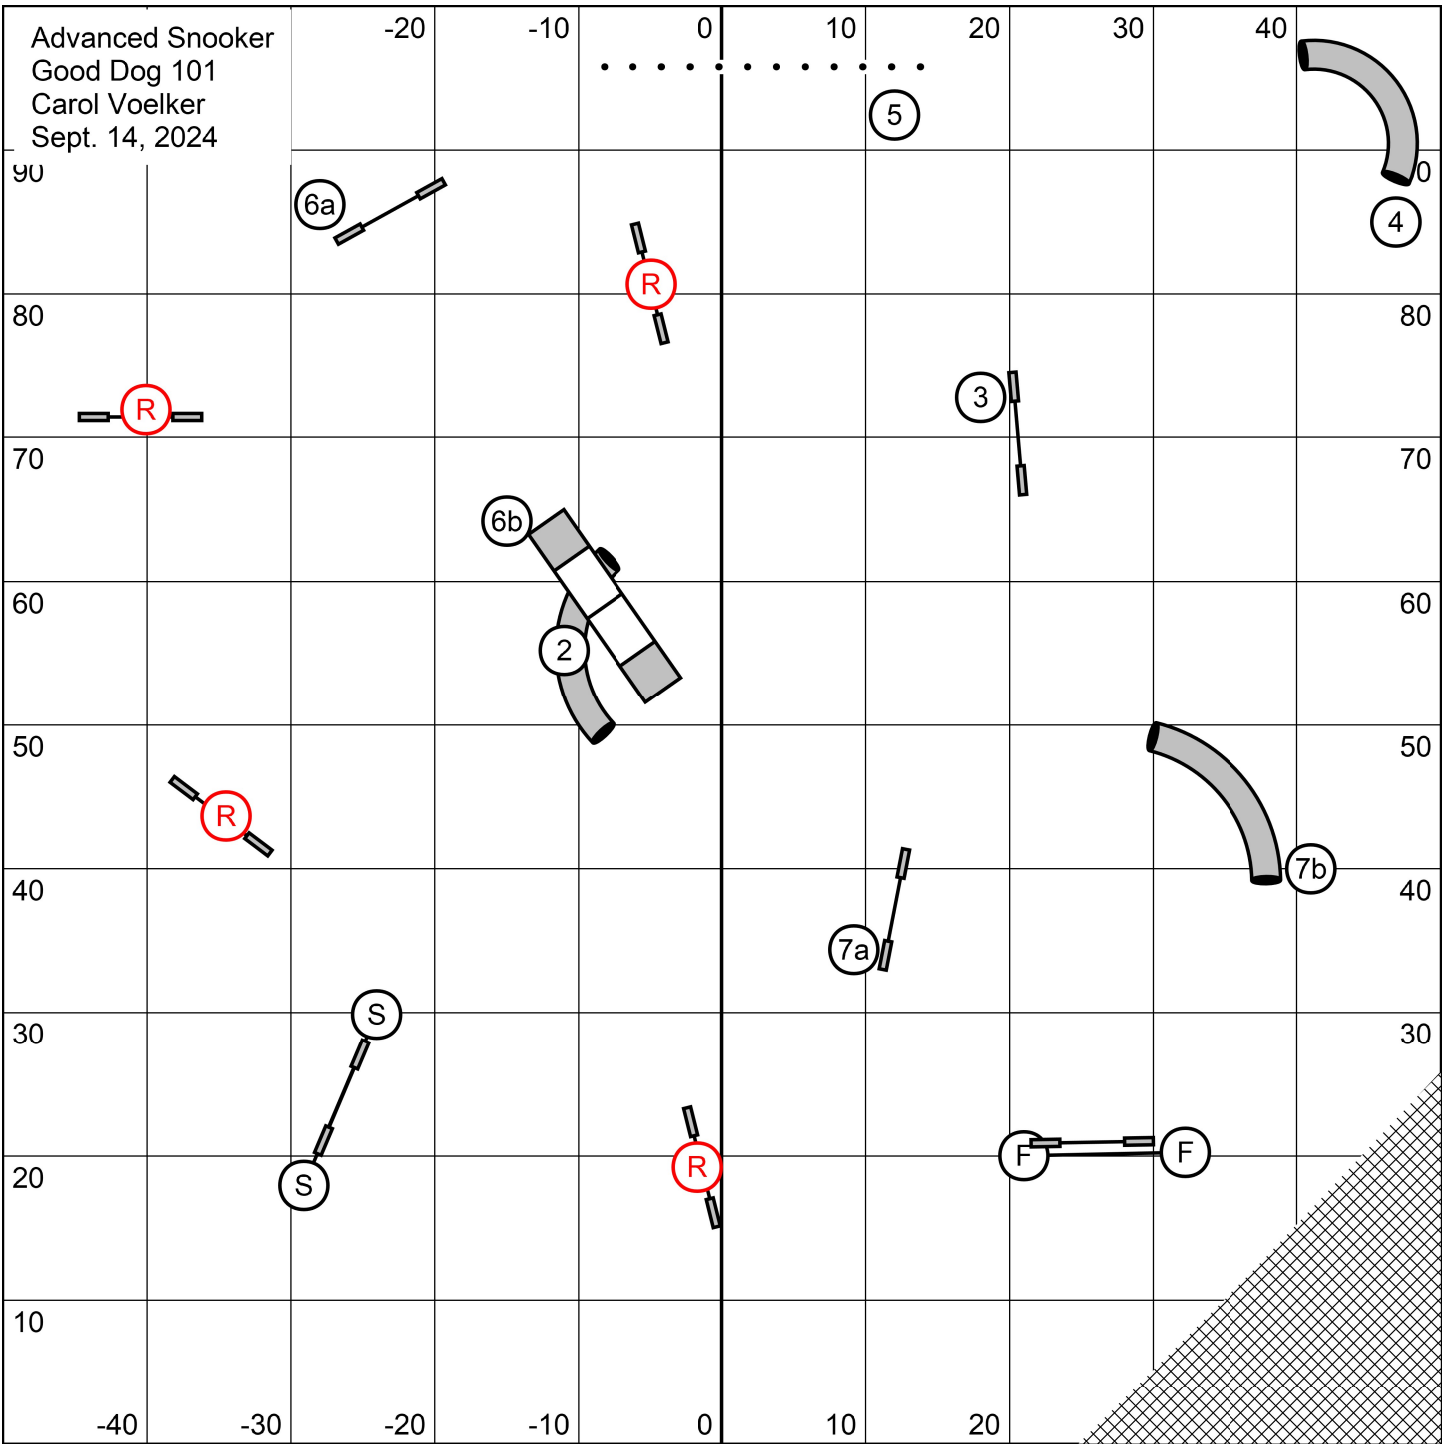

Advanced Standard  
Good Dog 101  
Carol Voelker  
Sept. 14, 2024

90

80

70

60

50

40

30

20

Next Dog On Line at 14

-20

-10

0

10

9

20

30

40

Grand Prix  
Good Dog 101  
Carol Voelker  
Sept. 14, 2024

Advanced Snooker  
 Good Dog 101  
 Carol Voelker  
 Sept. 14, 2024

Opening: 3 or 4 reds, All Bidirectional, combinations Multi-directional  
 Closing: 2 Bidirectional, All else to be taken as numbered.  
 Champ: 8" - 56sec, 12/16" - 54sec, 20/24" - 52sec.  
 Perf: 4" - 58sec, 8/12" - 56sec, 16/20" - 54sec.