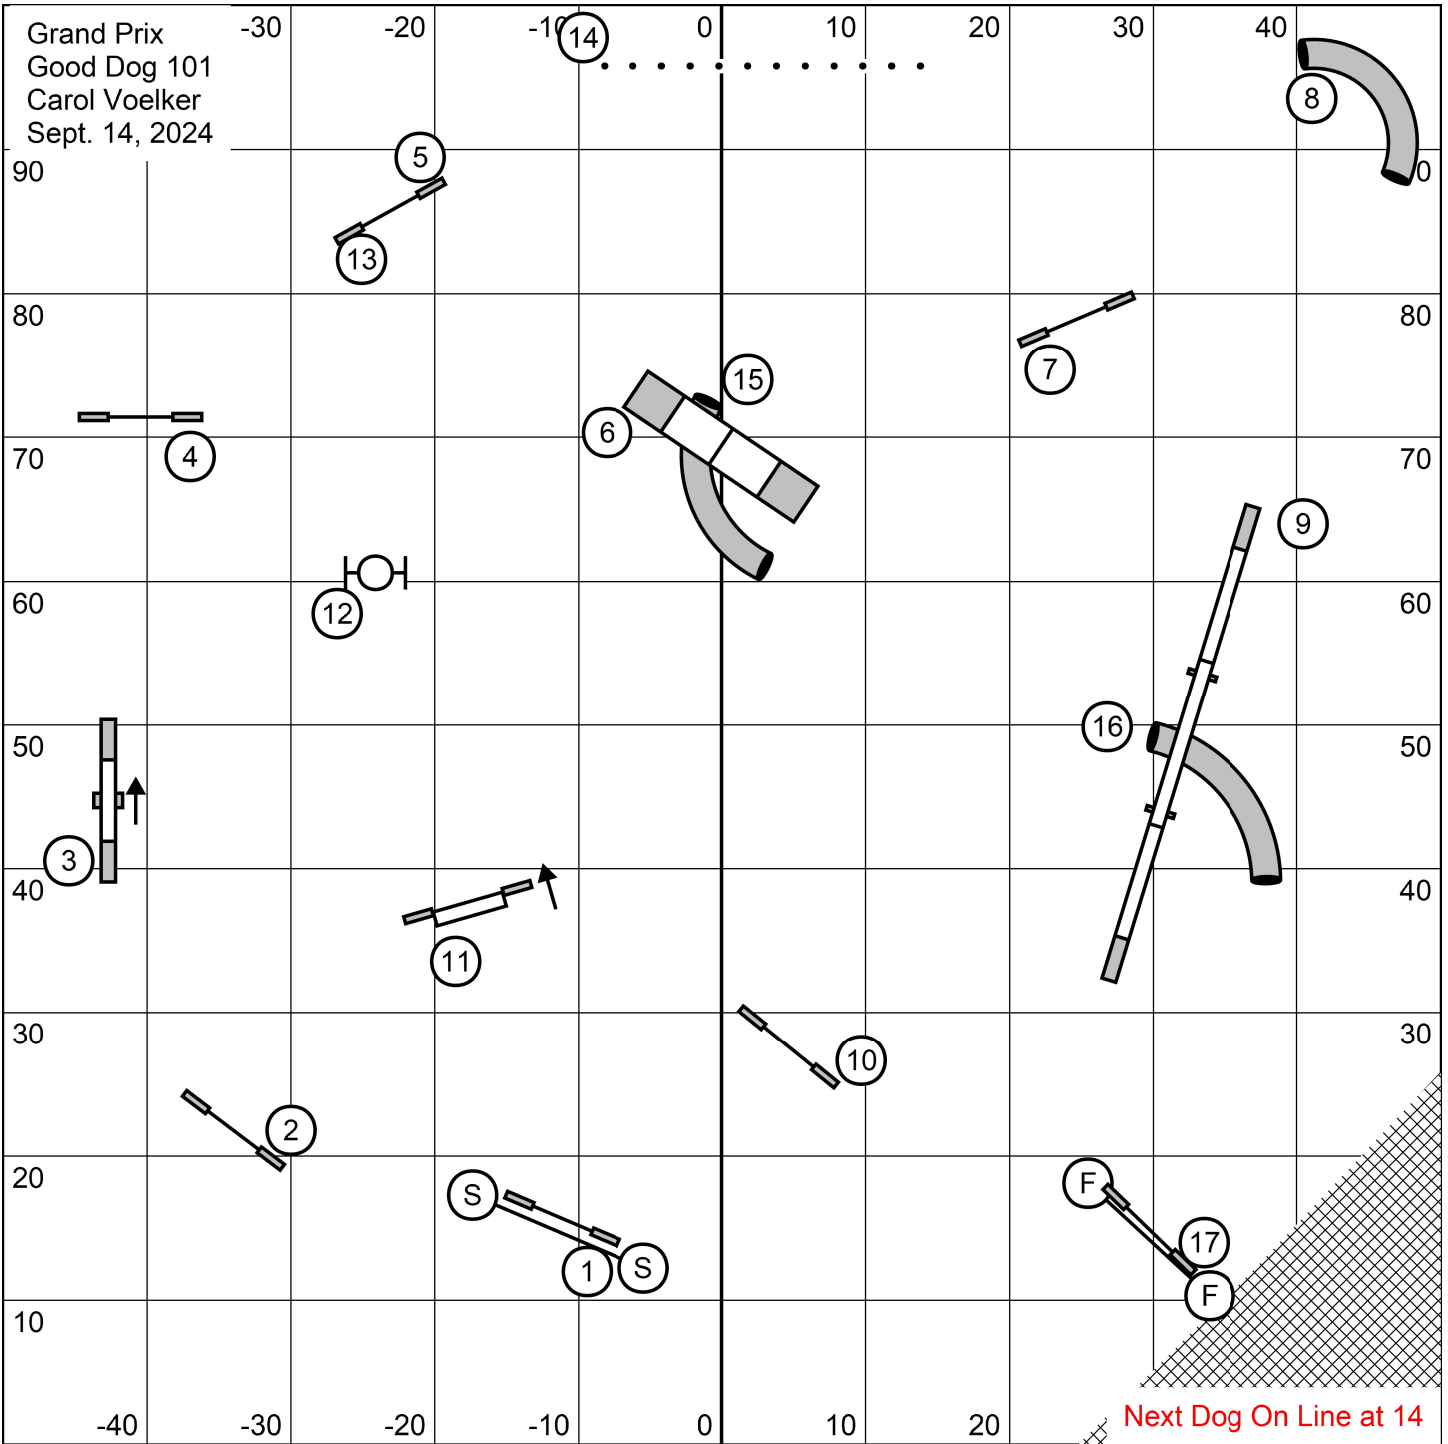

20

Next Dog On Line at 14

-20

-10

0

10

9

20

30

40

Grand Prix  
Good Dog 101  
Carol Voelker  
Sept. 14, 2024

Advanced Snooker  
 Good Dog 101  
 Carol Voelker  
 Sept. 14, 2024

Opening: 3 or 4 reds, All Bidirectional, combinations Multi-directional  
 Closing: 2 Bidirectional, All else to be taken as numbered.  
 Champ: 8" - 56sec, 12/16" - 54sec, 20/24" - 52sec.  
 Perf: 4" - 58sec, 8/12" - 56sec, 16/20" - 54sec.