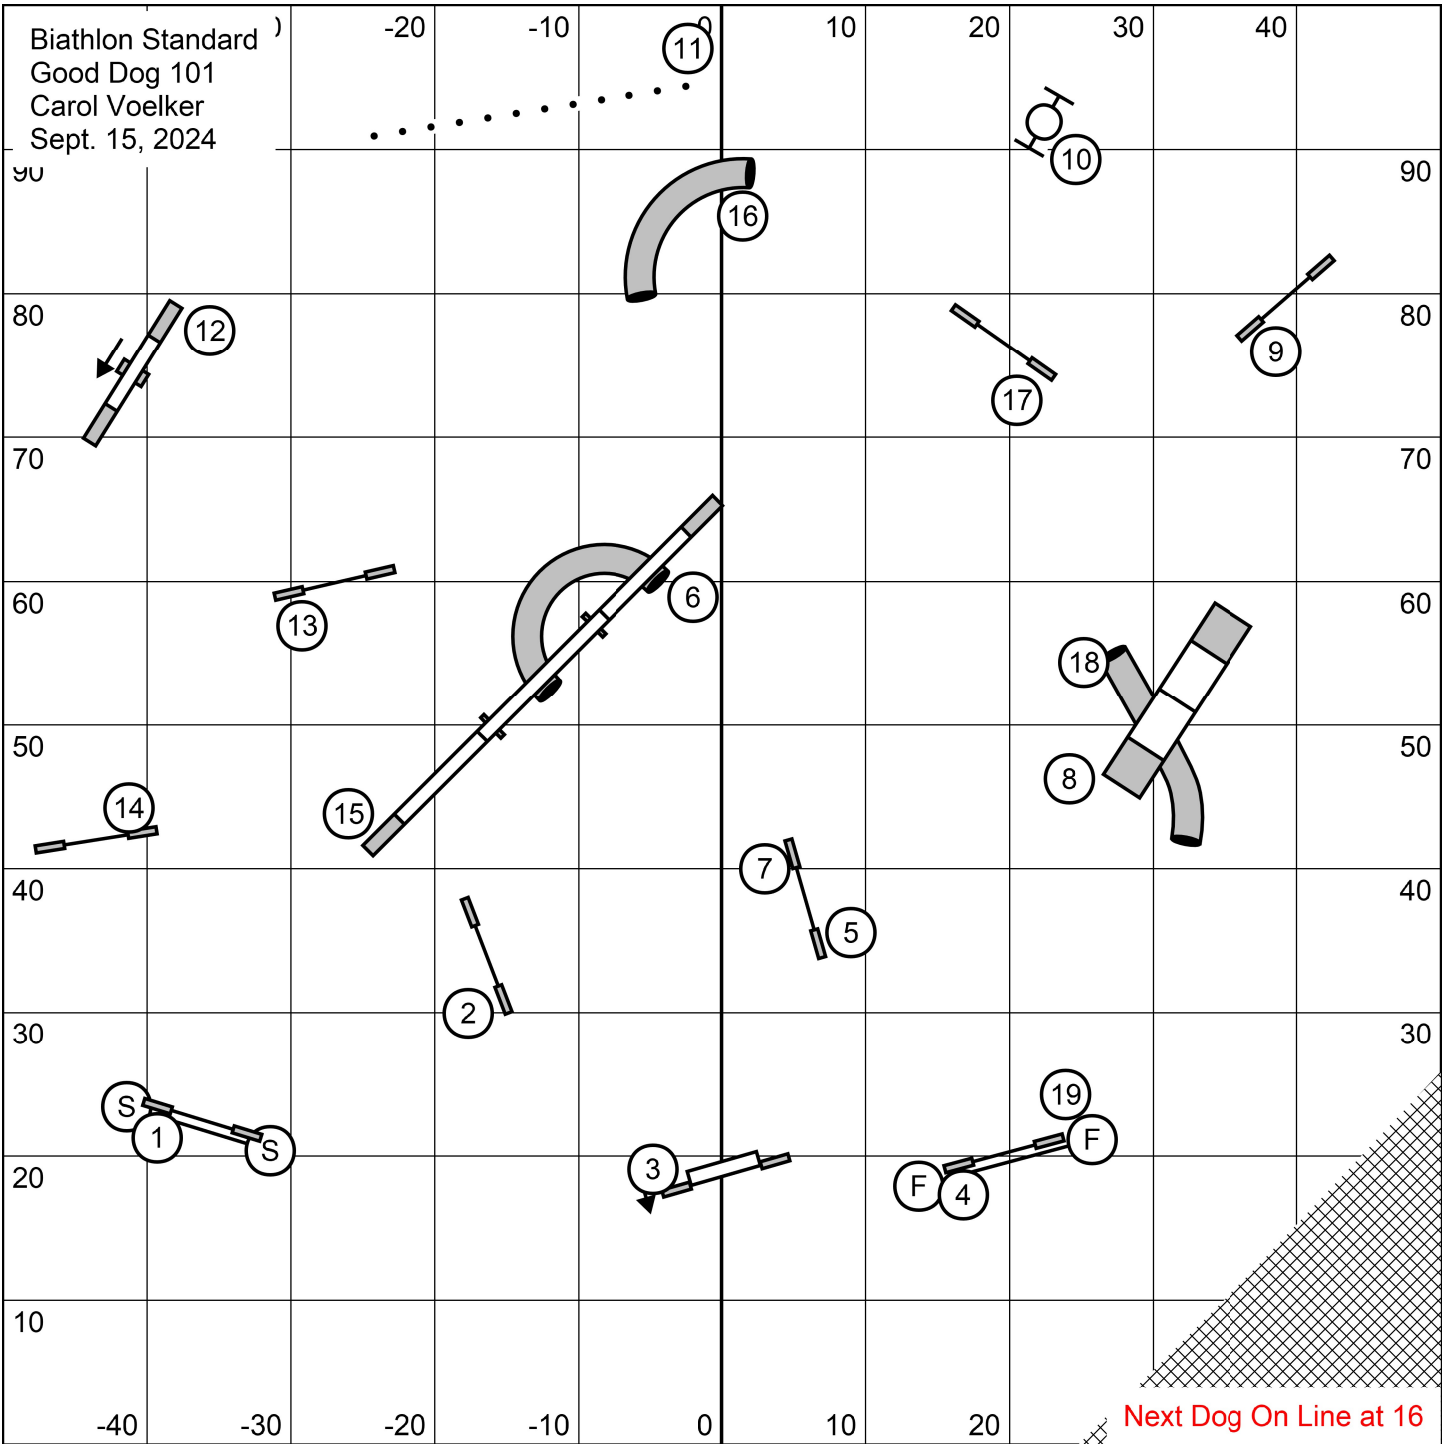

Biathlon Standard)
Good Dog 101
Carol Voelker
Sept. 15, 2024

Next Dog On Line at 16