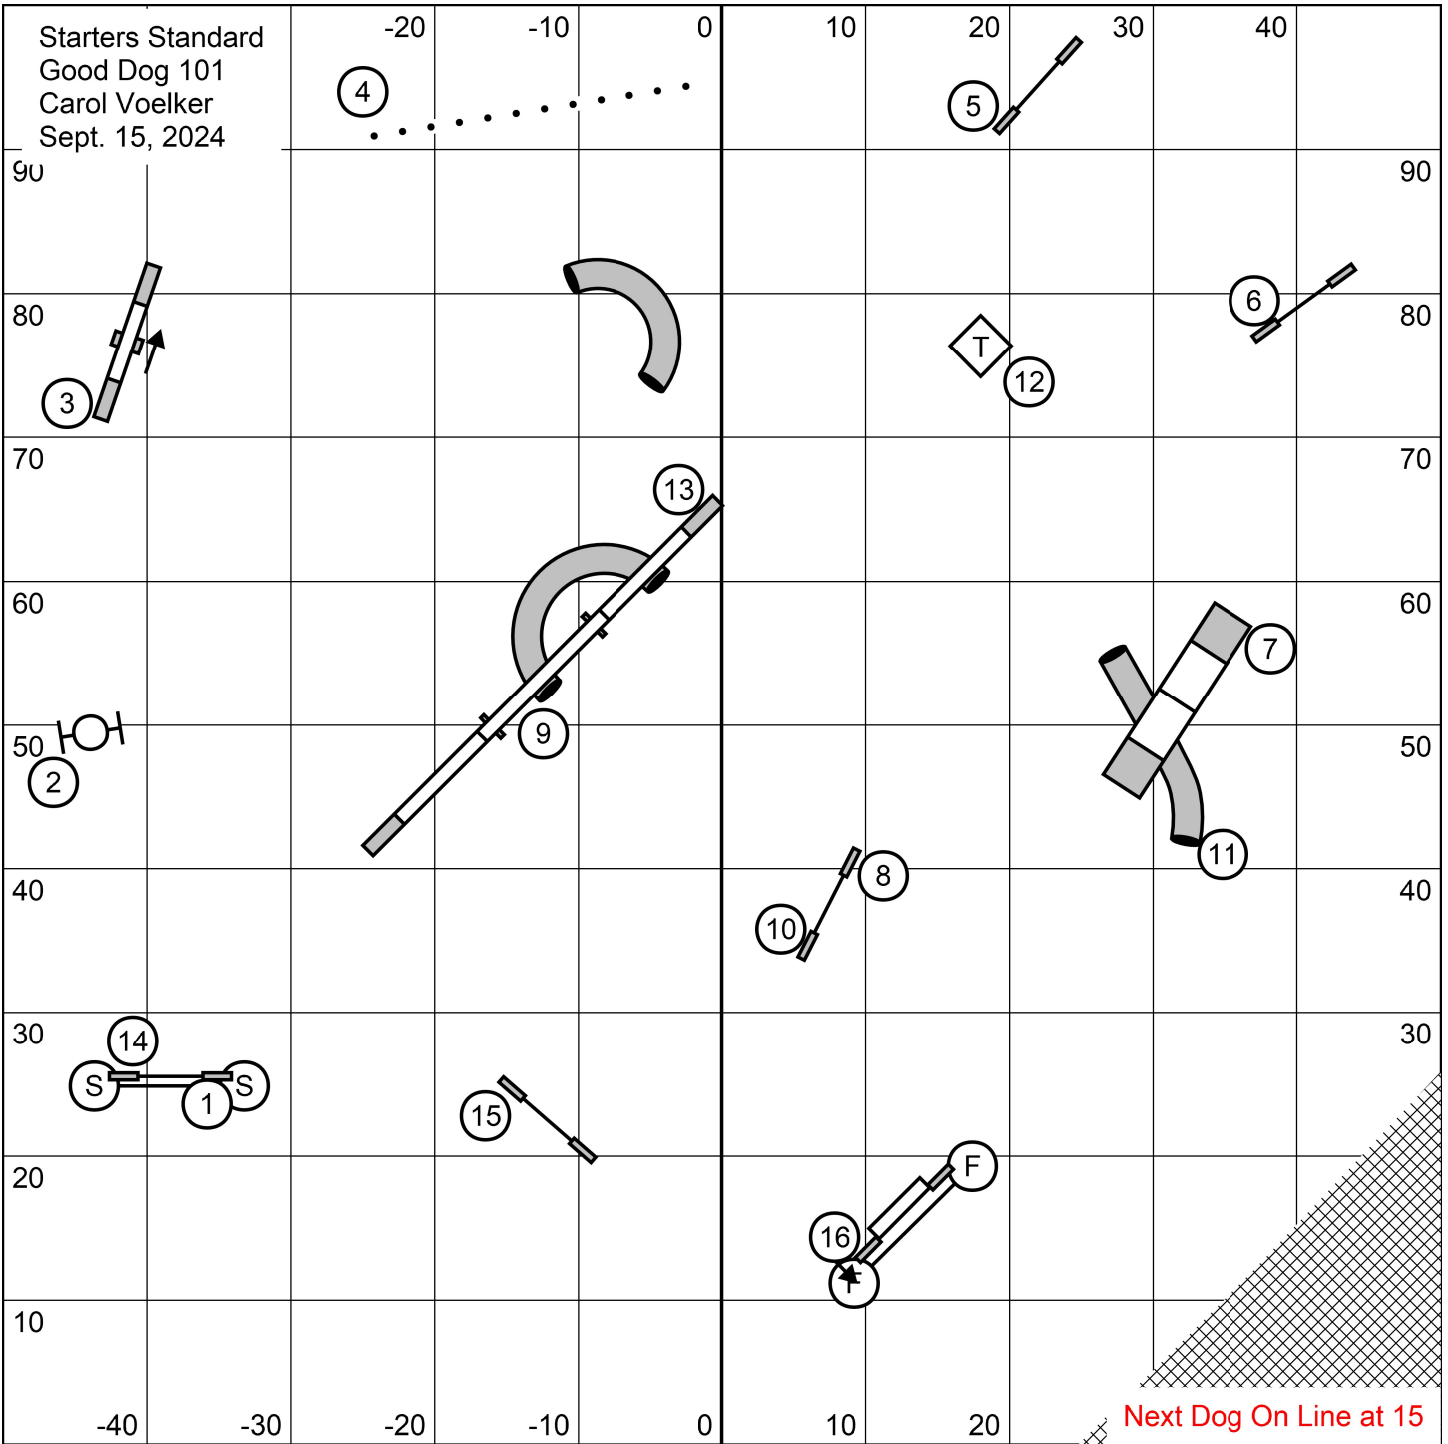

Starters Jumpers 30  
Good Dog 101  
Carol Voelker  
Sept. 15, 2024

Next Dog On Line at 12

Biathlon Jumpers  
Good Dog 101  
Carol Voelker  
Sept. 15, 2024

Next Dog On Line at 16

Opening: 3 reds, All Bidirectional, combinations Multi-directional  
 Closing: 2 Bidirectional, All else to be taken as numbered.  
 Champ: 8" - 54sec, 12/16" - 525sec, 20/24" - 50sec.  
 Perf: 4" - 56sec, 8/12" - 54sec, 16/20" - 52sec.

Starters Gamblers  
 Good Dog 101  
 Carol Voelker  
 Sept. 15, 2024

Opening: 1-2-3-5, See Saw 5, 25sec, 13pts needed.  
 Gamble: Champ 8" - 16sec, 12/16" - 15sec, 20/24" - 14sec  
 Perf: 4" - 17sec, 8/12" - 16sec, 16/20" - 15sec,

Starters Standard  
 Good Dog 101  
 Carol Voelker  
 Sept. 15, 2024

Biathlon Standard )  
Good Dog 101  
Carol Voelker  
Sept. 15, 2024

Next Dog On Line at 16