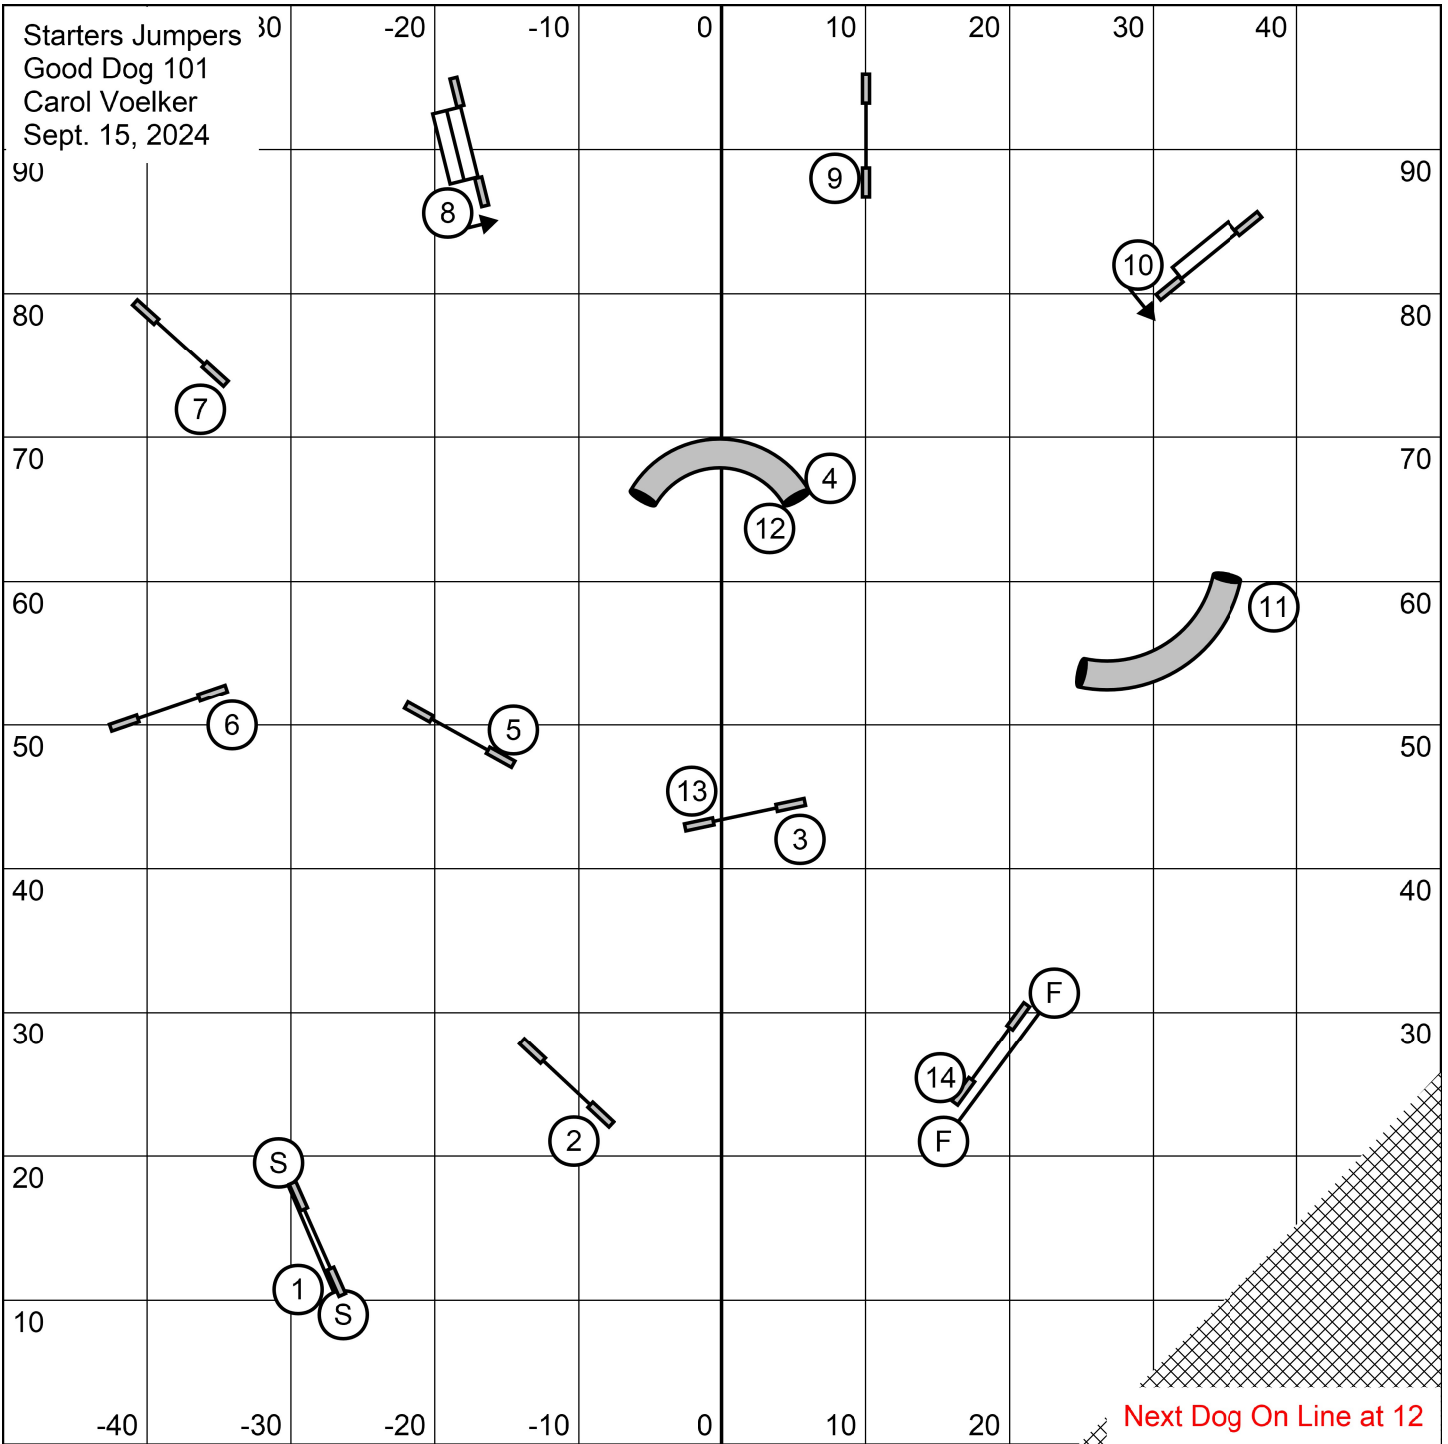

Starters Jumpers 30  
Good Dog 101  
Carol Voelker  
Sept. 15, 2024

Next Dog On Line at 12

Biathlon Jumpers  
Good Dog 101  
Carol Voelker  
Sept. 15, 2024

Next Dog On Line at 16

Opening: 3 reds, All Bidirectional, combinations Multi-directional  
 Closing: 2 Bidirectional, All else to be taken as numbered.  
 Champ: 8" - 54sec, 12/16" - 525sec, 20/24" - 50sec.  
 Perf: 4" - 56sec, 8/12" - 54sec, 16/20" - 52sec.

Starters Gamblers  
 Good Dog 101  
 Carol Voelker  
 Sept. 15, 2024

Opening: 1-2-3-5, See Saw 5, 25sec, 13pts needed.  
 Gamble: Champ 8" - 16sec, 12/16" - 15sec, 20/24" - 14sec  
 Perf: 4" - 17sec, 8/12" - 16sec, 16/20" - 15sec,

Starters Standard  
 Good Dog 101  
 Carol Voelker  
 Sept. 15, 2024

Biathlon Standard )  
Good Dog 101  
Carol Voelker  
Sept. 15, 2024

Next Dog On Line at 16