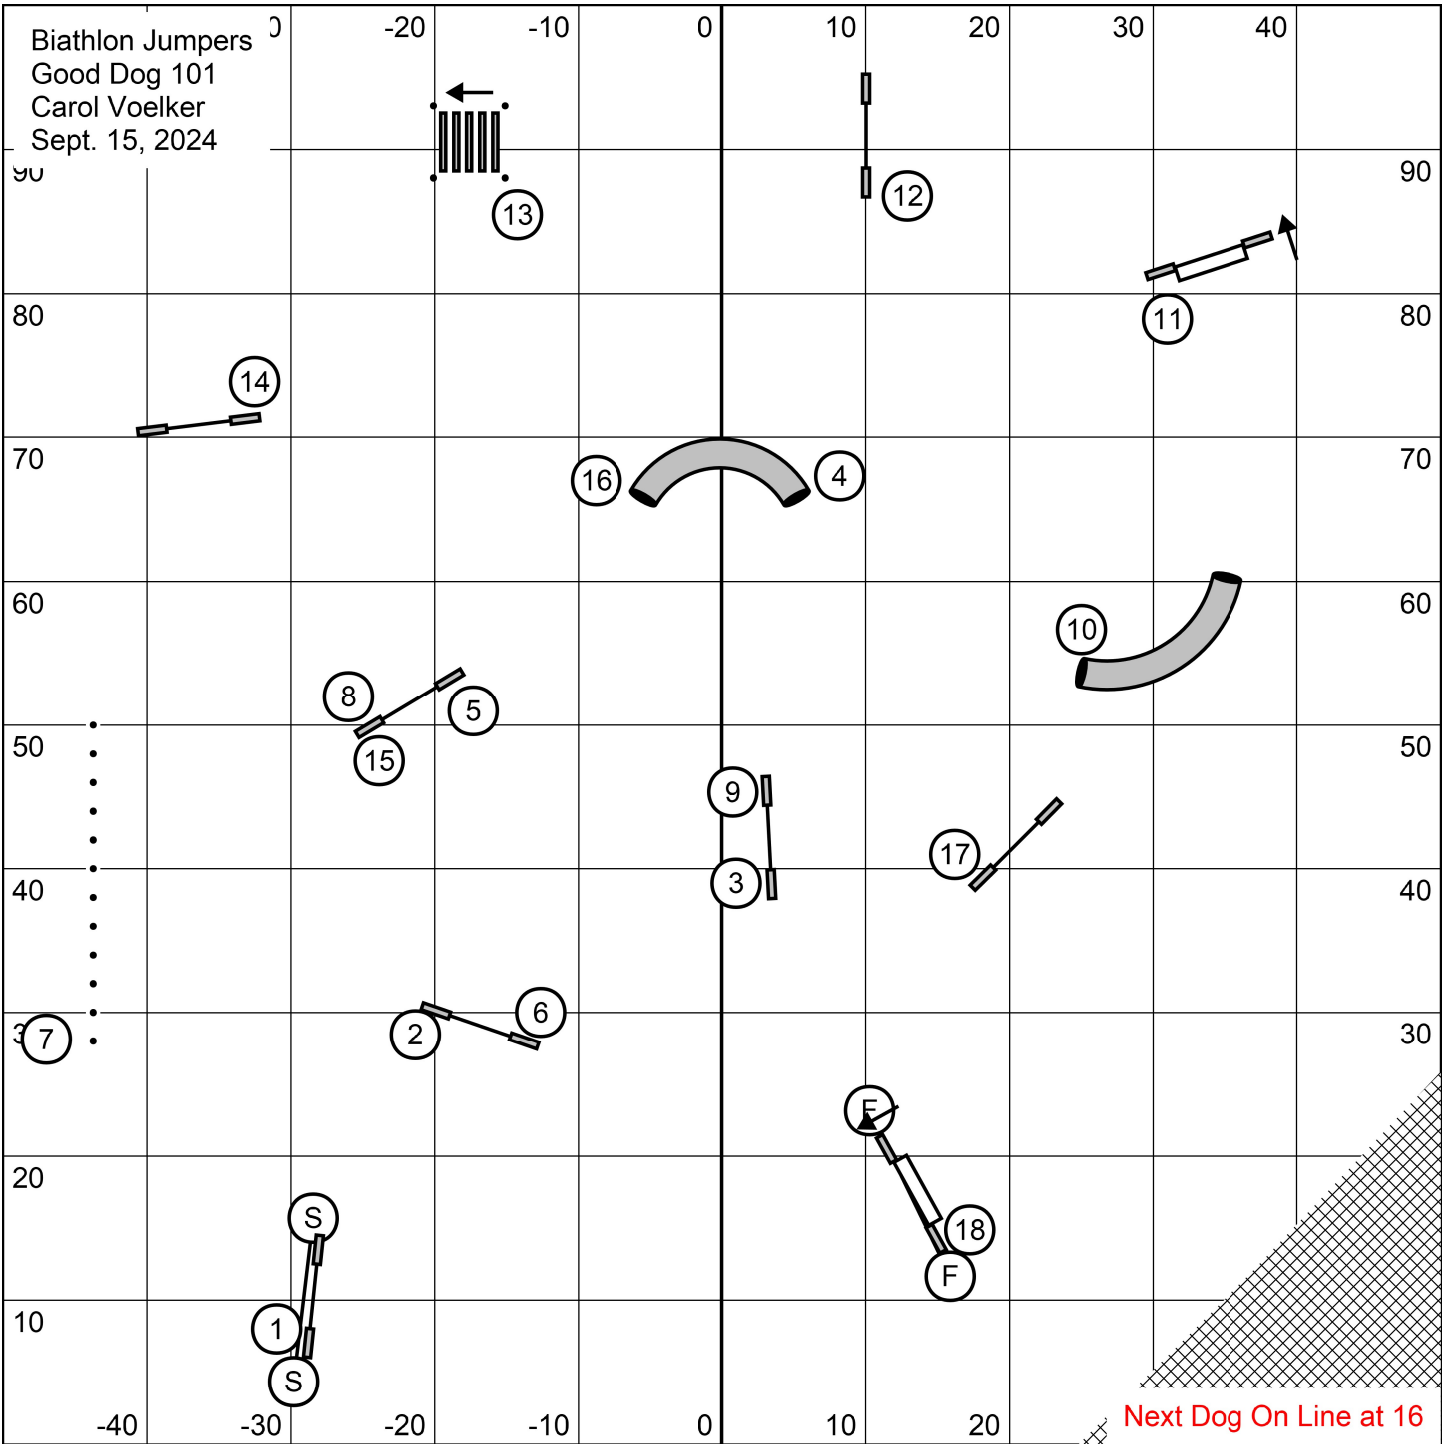

Starters Jumpers 30  
Good Dog 101  
Carol Voelker  
Sept. 15, 2024

Next Dog On Line at 12

Biathlon Jumpers  
Good Dog 101  
Carol Voelker  
Sept. 15, 2024

Next Dog On Line at 16

Opening: 3 reds, All Bidirectional, combinations Multi-directional  
 Closing: 2 Bidirectional, All else to be taken as numbered.  
 Champ: 8" - 54sec, 12/16" - 525sec, 20/24" - 50sec.  
 Perf: 4" - 56sec, 8/12" - 54sec, 16/20" - 52sec.

Starters Gamblers  
 Good Dog 101  
 Carol Voelker  
 Sept. 15, 2024

Opening: 1-2-3-5, See Saw 5, 25sec, 13pts needed.  
 Gamble: Champ 8" - 16sec, 12/16" - 15sec, 20/24" - 14sec  
 Perf: 4" - 17sec, 8/12" - 16sec, 16/20" - 15sec,

Starters Standard  
 Good Dog 101  
 Carol Voelker  
 Sept. 15, 2024

Biathlon Standard )  
Good Dog 101  
Carol Voelker  
Sept. 15, 2024

Next Dog On Line at 16