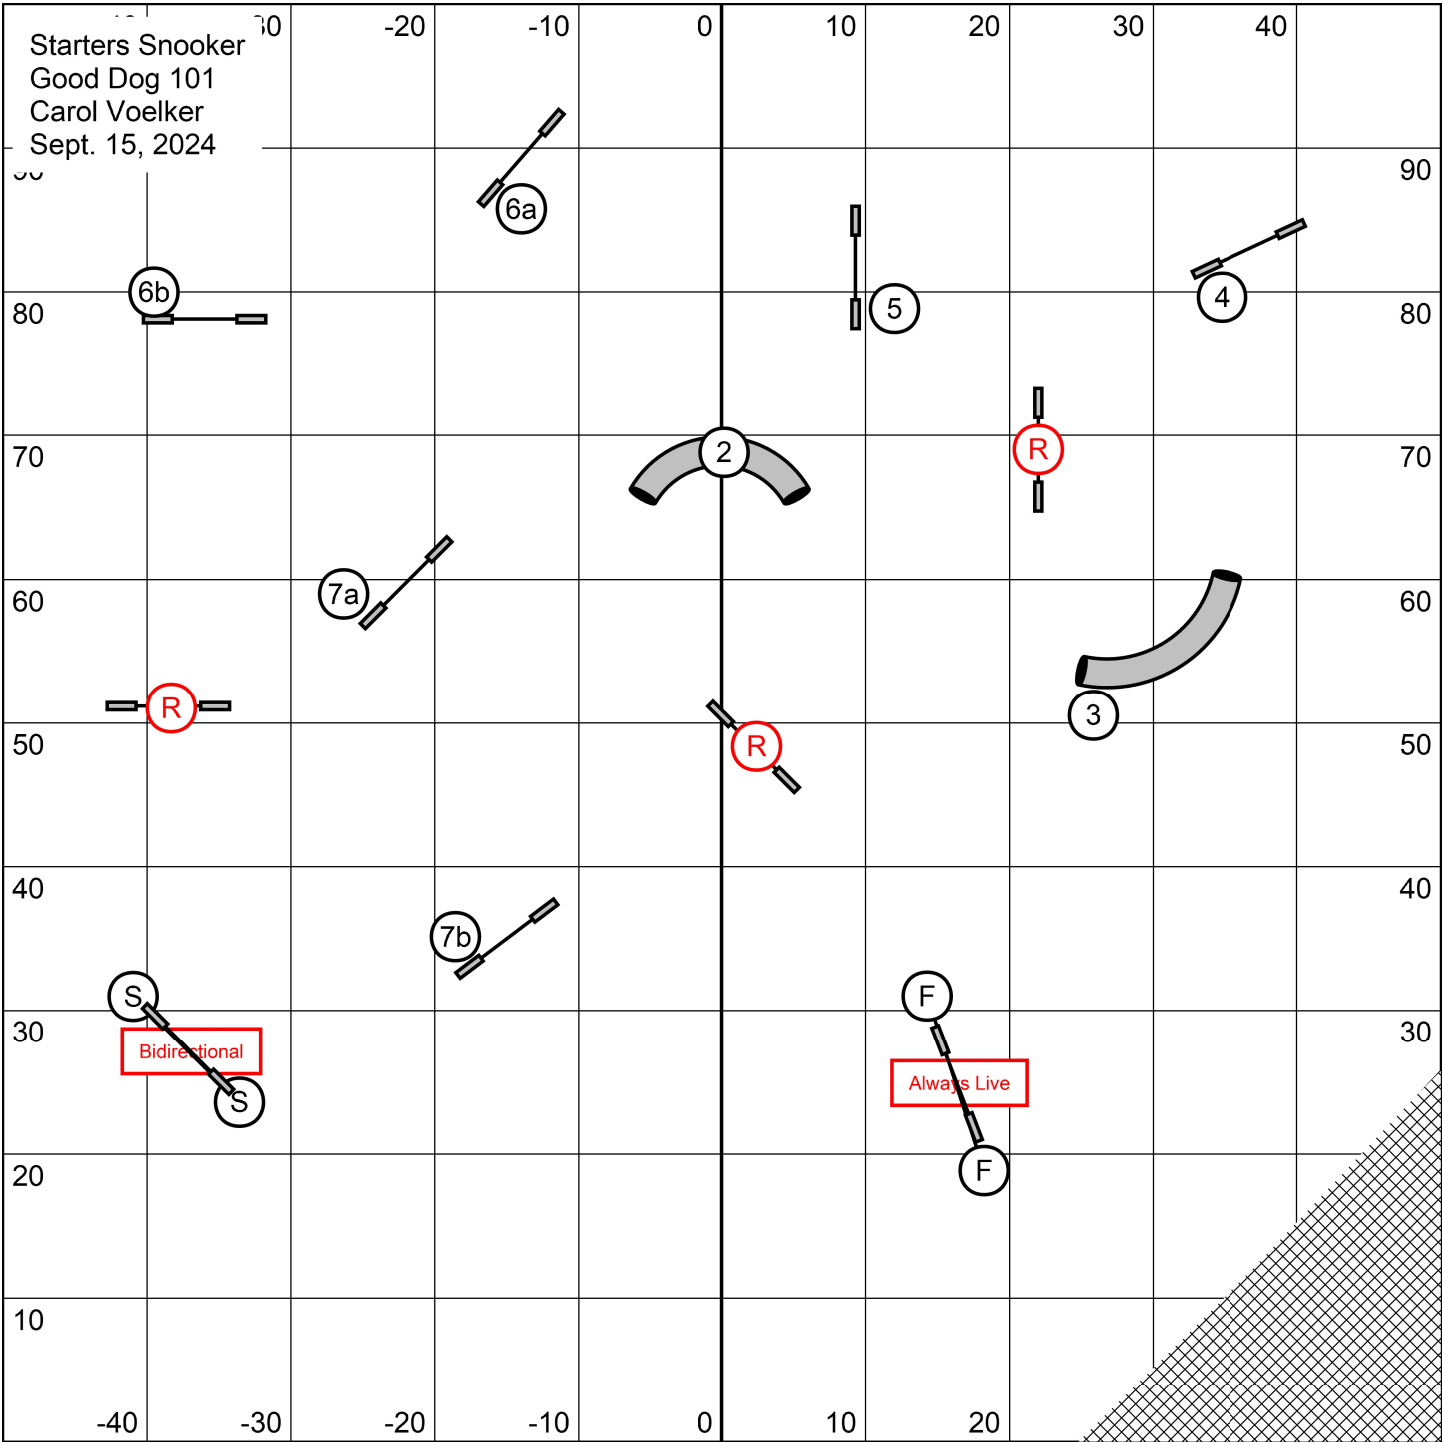

Starters Jumpers 30  
Good Dog 101  
Carol Voelker  
Sept. 15, 2024

Next Dog On Line at 12

Biathlon Jumpers  
Good Dog 101  
Carol Voelker  
Sept. 15, 2024

Next Dog On Line at 16

Opening: 3 reds, All Bidirectional, combinations Multi-directional  
 Closing: 2 Bidirectional, All else to be taken as numbered.  
 Champ: 8" - 54sec, 12/16" - 525sec, 20/24" - 50sec.  
 Perf: 4" - 56sec, 8/12" - 54sec, 16/20" - 52sec.

Starters Gamblers  
 Good Dog 101  
 Carol Voelker  
 Sept. 15, 2024

Opening: 1-2-3-5, See Saw 5, 25sec, 13pts needed.  
 Gamble: Champ 8" - 16sec, 12/16" - 15sec, 20/24" - 14sec  
 Perf: 4" - 17sec, 8/12" - 16sec, 16/20" - 15sec,

Starters Standard  
 Good Dog 101  
 Carol Voelker  
 Sept. 15, 2024

Biathlon Standard )  
Good Dog 101  
Carol Voelker  
Sept. 15, 2024

Next Dog On Line at 16