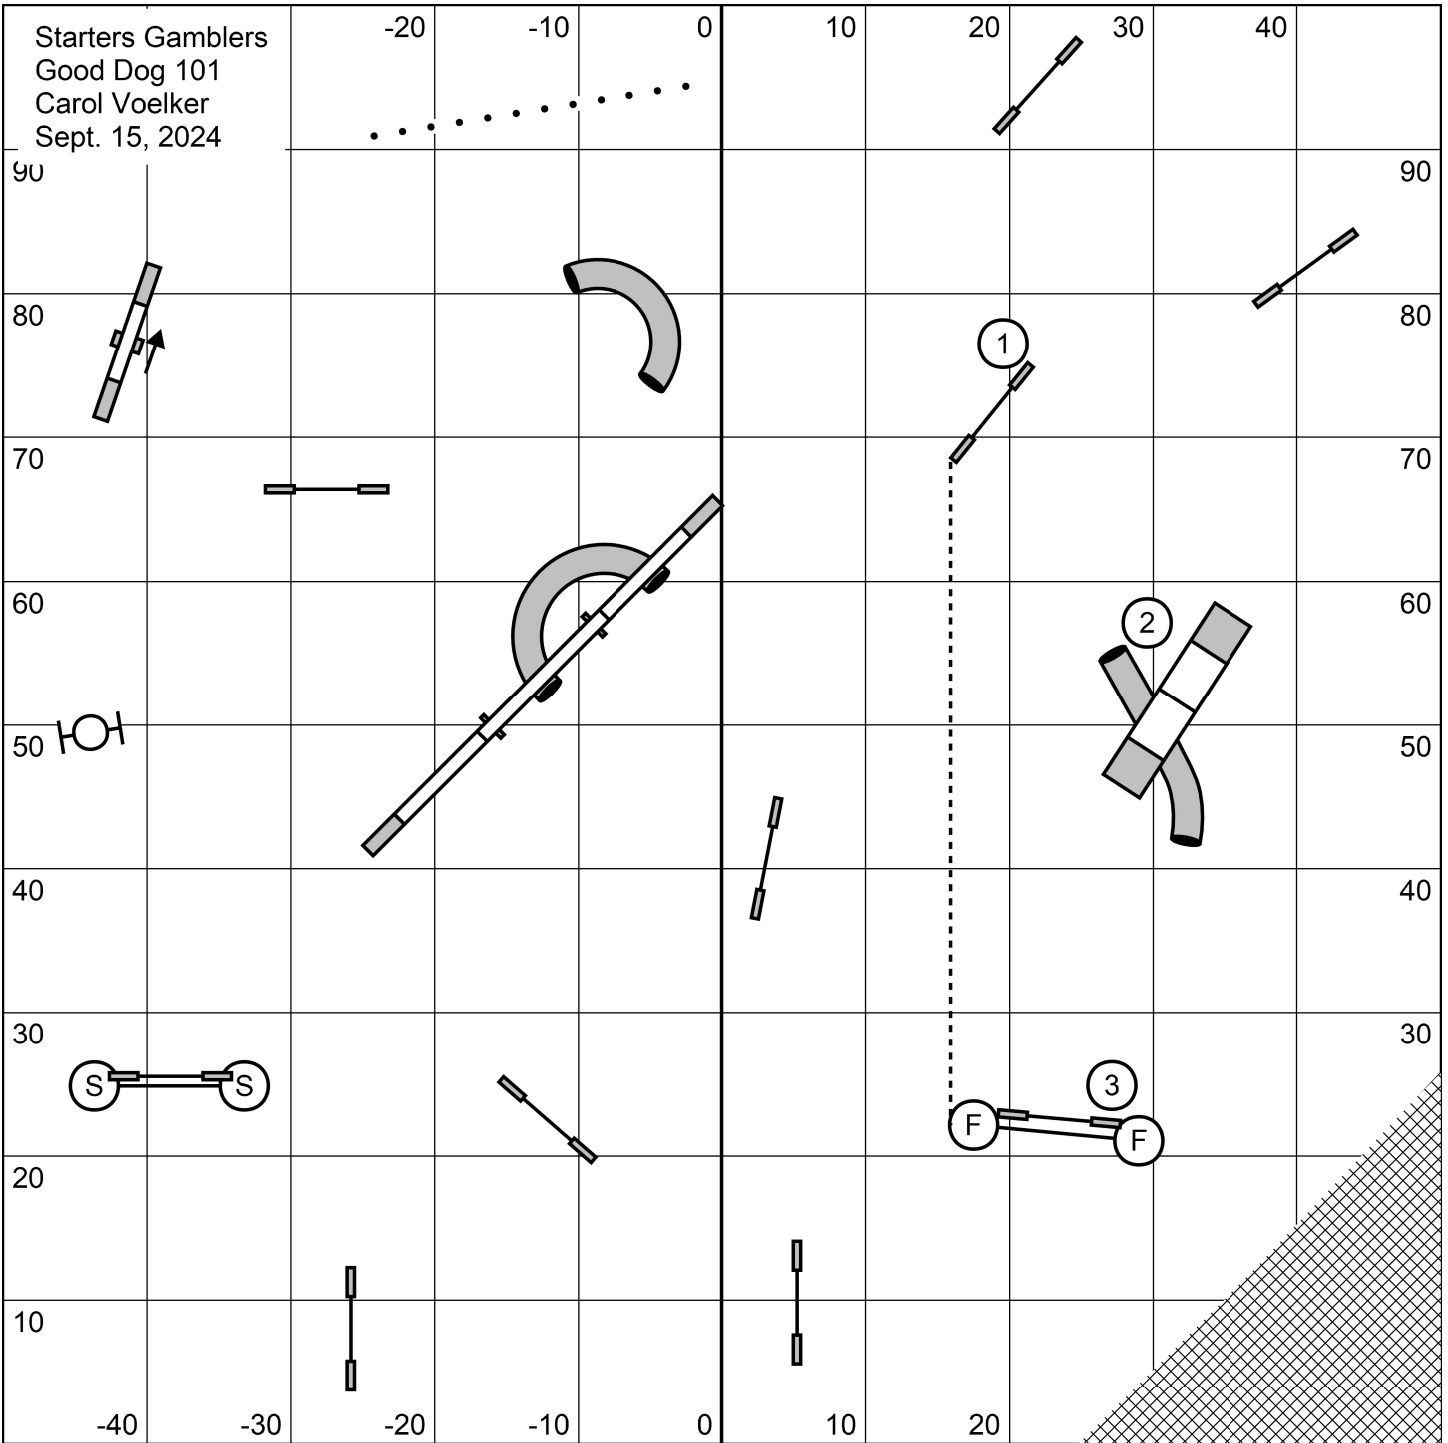

Starters Jumpers 30  
Good Dog 101  
Carol Voelker  
Sept. 15, 2024

Next Dog On Line at 12

Biathlon Jumpers  
Good Dog 101  
Carol Voelker  
Sept. 15, 2024

Next Dog On Line at 16

Opening: 3 reds, All Bidirectional, combinations Multi-directional  
 Closing: 2 Bidirectional, All else to be taken as numbered.  
 Champ: 8" - 54sec, 12/16" - 525sec, 20/24" - 50sec.  
 Perf: 4" - 56sec, 8/12" - 54sec, 16/20" - 52sec.

Starters Gamblers  
 Good Dog 101  
 Carol Voelker  
 Sept. 15, 2024

Opening: 1-2-3-5, See Saw 5, 25sec, 13pts needed.  
 Gamble: Champ 8" - 16sec, 12/16" - 15sec, 20/24" - 14sec  
 Perf: 4" - 17sec, 8/12" - 16sec, 16/20" - 15sec,

Starters Standard  
 Good Dog 101  
 Carol Voelker  
 Sept. 15, 2024

Biathlon Standard )  
Good Dog 101  
Carol Voelker  
Sept. 15, 2024

Next Dog On Line at 16