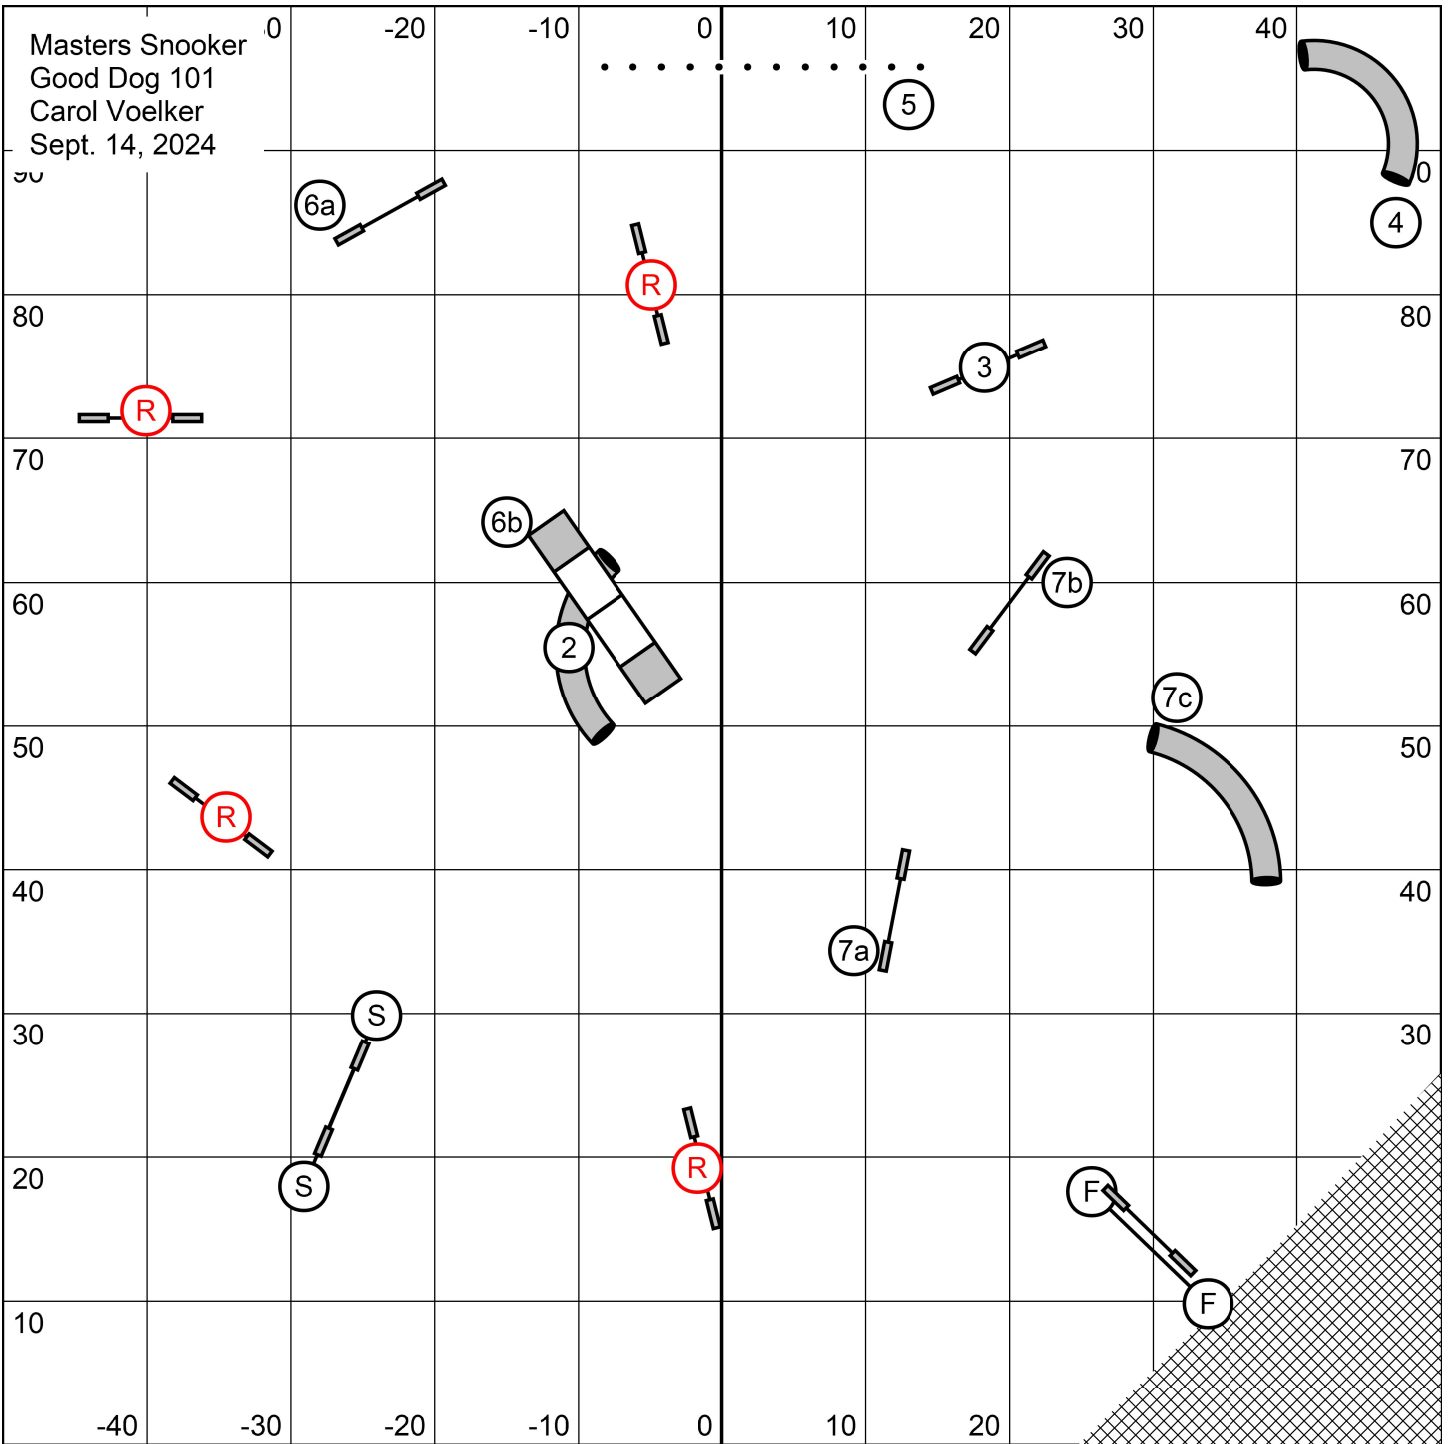

Masters Gamblers
 Good Dog 101
 Carol Voelker
 Sept. 14, 2024

Opening: 1-3-5-7, Weave Poles 7, 25sec, 18pts needed.
 Gamble: Champ 8" - 18sec, 12/16" - 17sec, 20/24" - 16sec
 Perf: 4" - 19sec, 8/12" - 18sec, 16/20" - 17sec,
 Vet: 4" - 20sec, 8" - 19sec, 12/16" - 18sec.

Masters Standard)
Good Dog 101
Carol Voelker
Sept. 14, 2024

Grand Prix
Good Dog 101
Carol Voelker
Sept. 14, 2024

Masters Snooker
 Good Dog 101
 Carol Voelker
 Sept. 14, 2024

Opening: 3 or 4 reds, All Bidirectional, combinations Multi-directional
 Closing: 2 & 3 are Bidirectional, All else to be taken as numbered.
 Champ: 8" - 56sec, 12/16" - 54sec, 20/24" - 52sec.
 Perf: 4" - 58sec, 8/12" - 56sec, 16/20" - 54sec.
 Vet: 4" - 60sec, 8" - 58sec, 12/16" - 56sec.