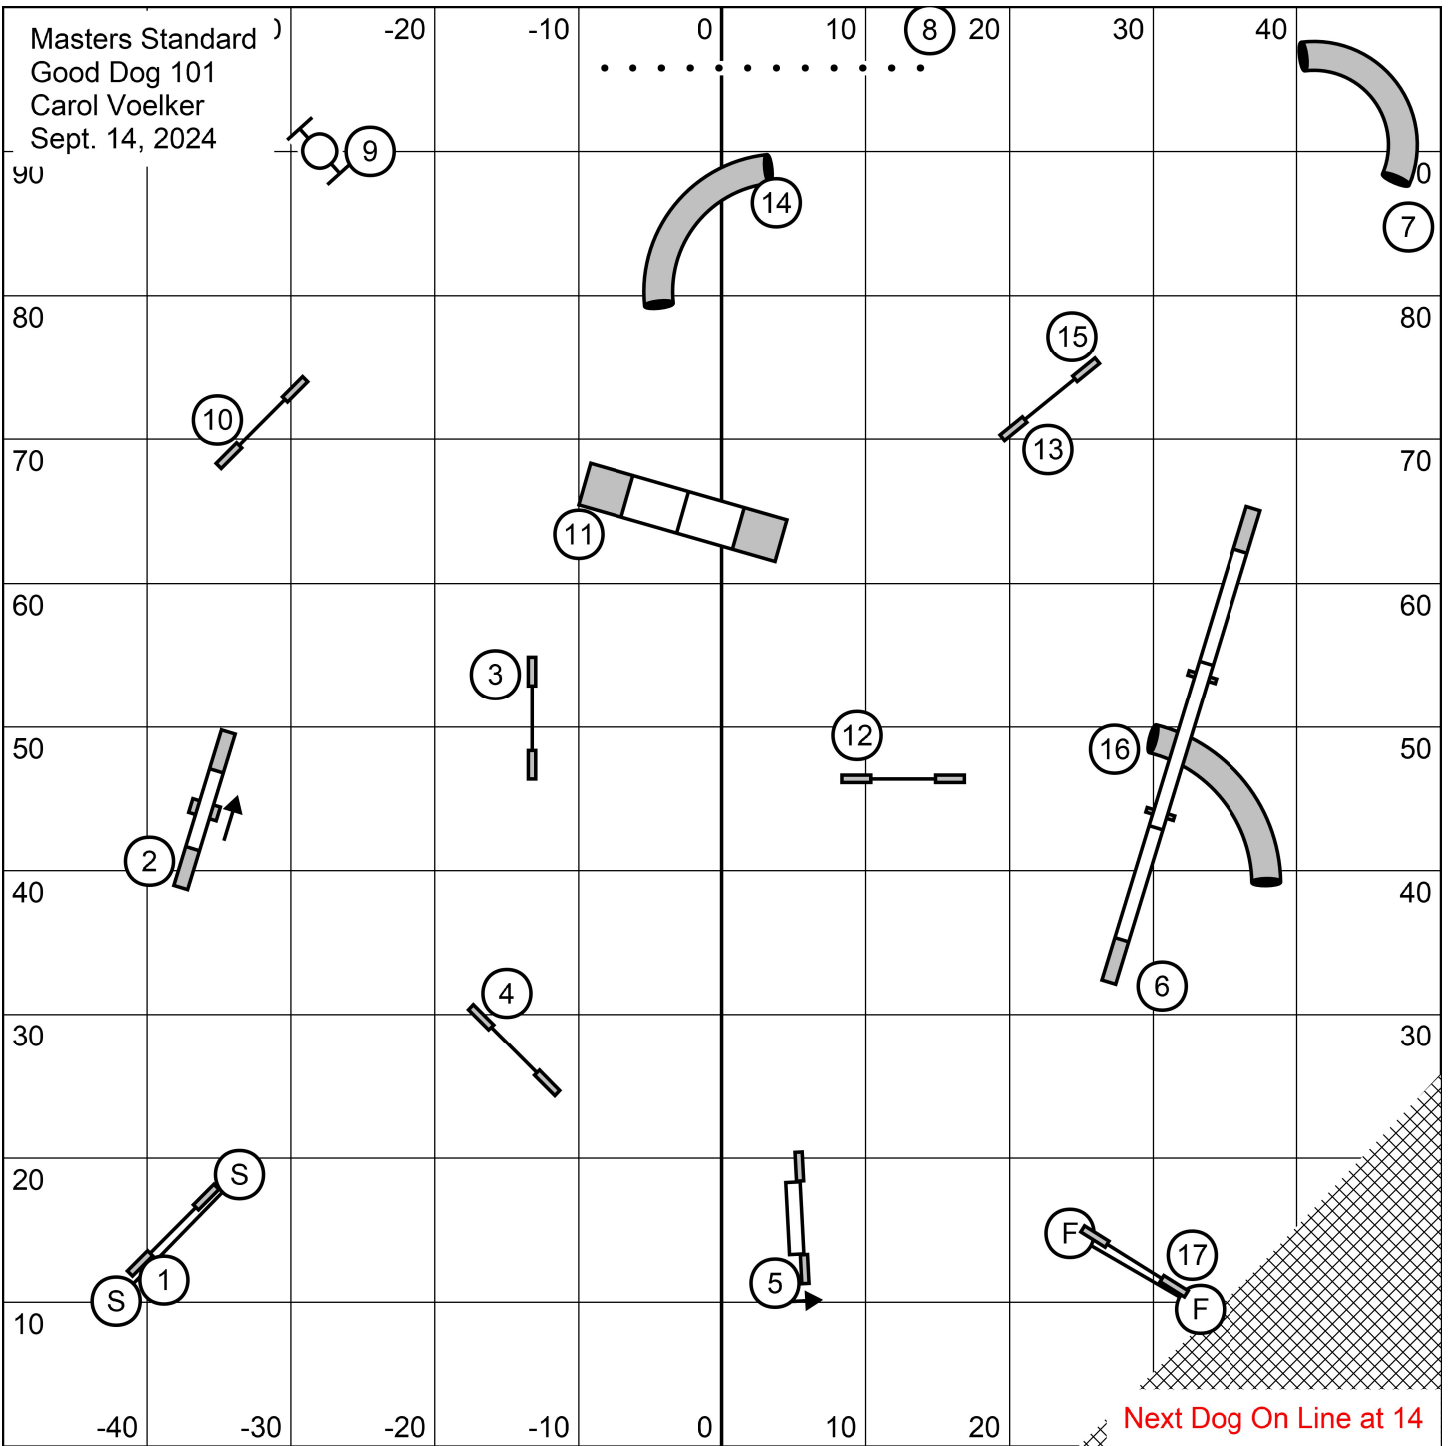

Masters Gamblers
 Good Dog 101
 Carol Voelker
 Sept. 14, 2024

Opening: 1-3-5-7, Weave Poles 7, 25sec, 18pts needed.
 Gamble: Champ 8" - 18sec, 12/16" - 17sec, 20/24" - 16sec
 Perf: 4" - 19sec, 8/12" - 18sec, 16/20" - 17sec,
 Vet: 4" - 20sec, 8" - 19sec, 12/16" - 18sec.

Masters Standard)
Good Dog 101
Carol Voelker
Sept. 14, 2024

Grand Prix
Good Dog 101
Carol Voelker
Sept. 14, 2024

Masters Snooker
 Good Dog 101
 Carol Voelker
 Sept. 14, 2024

Opening: 3 or 4 reds, All Bidirectional, combinations Multi-directional
 Closing: 2 & 3 are Bidirectional, All else to be taken as numbered.
 Champ: 8" - 56sec, 12/16" - 54sec, 20/24" - 52sec.
 Perf: 4" - 58sec, 8/12" - 56sec, 16/20" - 54sec.
 Vet: 4" - 60sec, 8" - 58sec, 12/16" - 56sec.