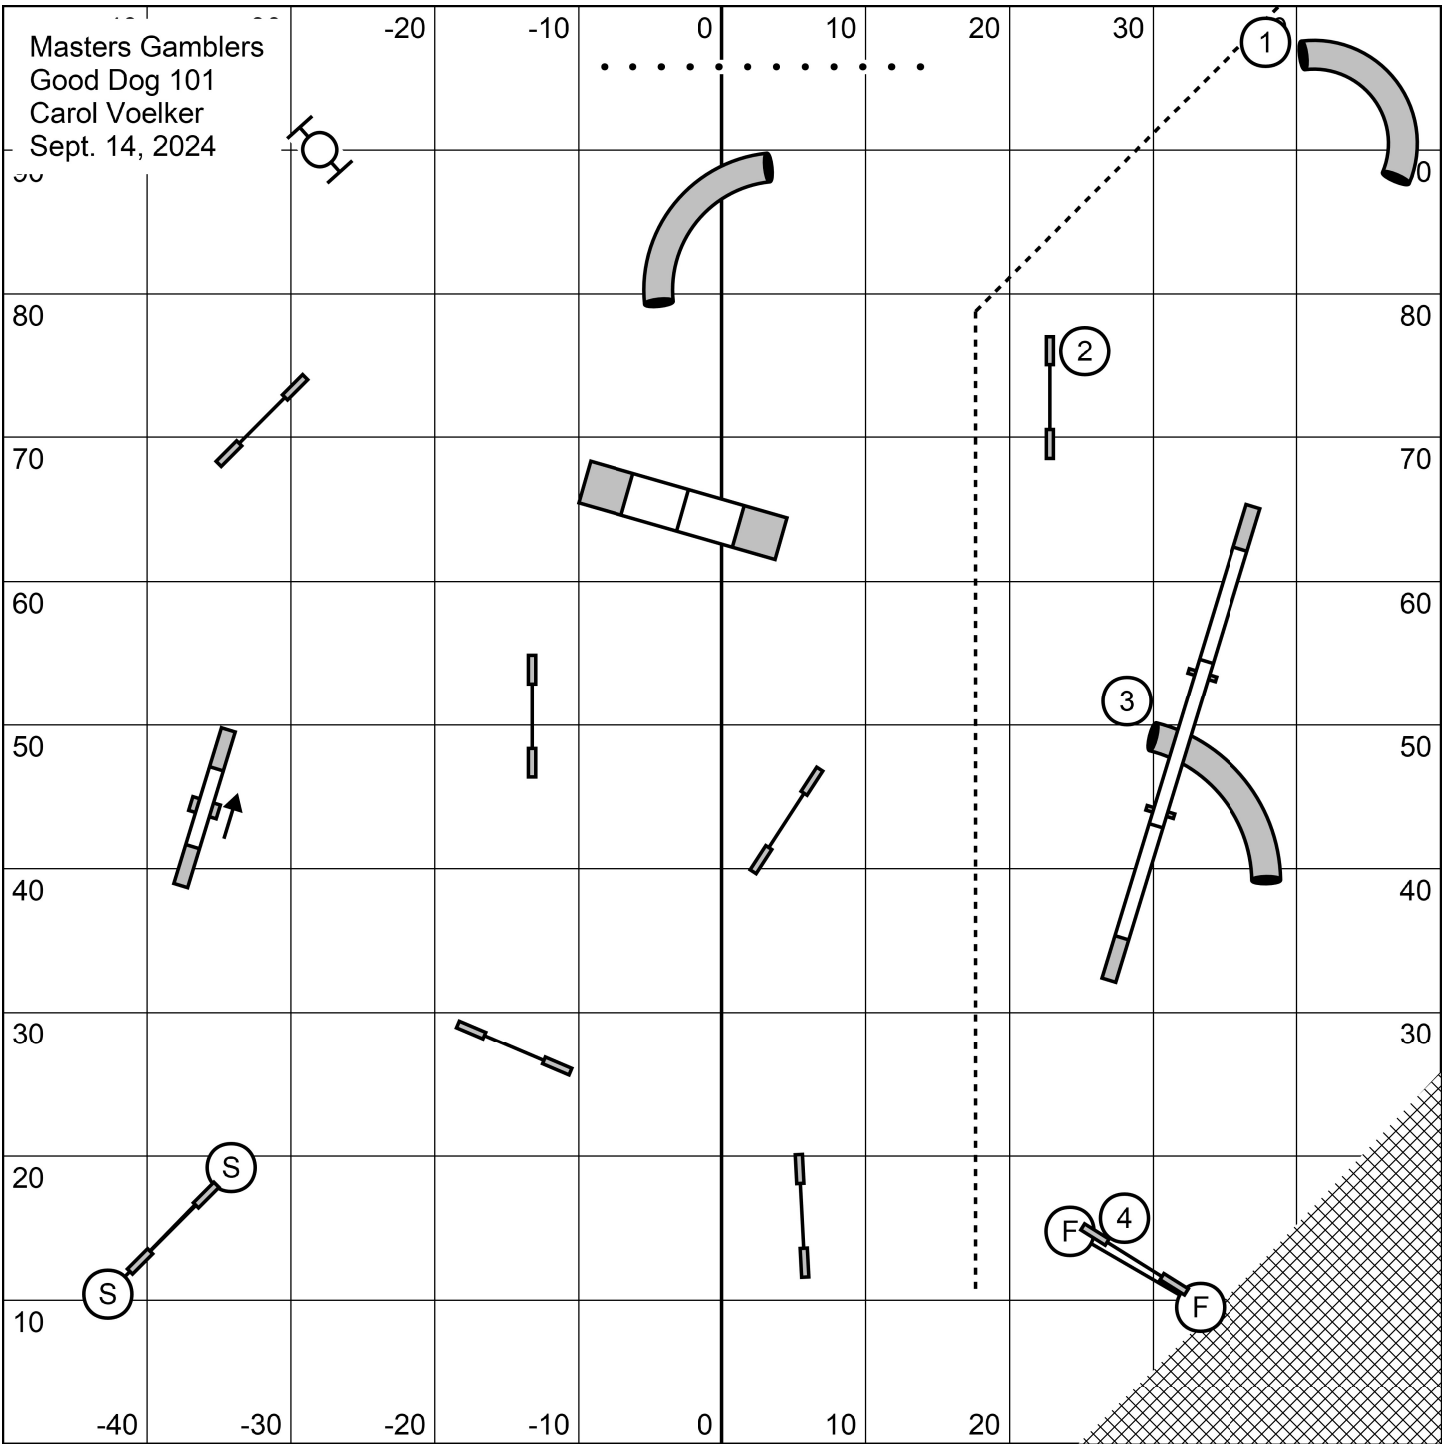

Masters Gamblers
 Good Dog 101
 Carol Voelker
 Sept. 14, 2024

Opening: 1-3-5-7, Weave Poles 7, 25sec, 18pts needed.
 Gamble: Champ 8" - 18sec, 12/16" - 17sec, 20/24" - 16sec
 Perf: 4" - 19sec, 8/12" - 18sec, 16/20" - 17sec,
 Vet: 4" - 20sec, 8" - 19sec, 12/16" - 18sec.

Masters Standard)
Good Dog 101
Carol Voelker
Sept. 14, 2024

Grand Prix
Good Dog 101
Carol Voelker
Sept. 14, 2024

Masters Snooker
 Good Dog 101
 Carol Voelker
 Sept. 14, 2024

Opening: 3 or 4 reds, All Bidirectional, combinations Multi-directional
 Closing: 2 & 3 are Bidirectional, All else to be taken as numbered.
 Champ: 8" - 56sec, 12/16" - 54sec, 20/24" - 52sec.
 Perf: 4" - 58sec, 8/12" - 56sec, 16/20" - 54sec.
 Vet: 4" - 60sec, 8" - 58sec, 12/16" - 56sec.