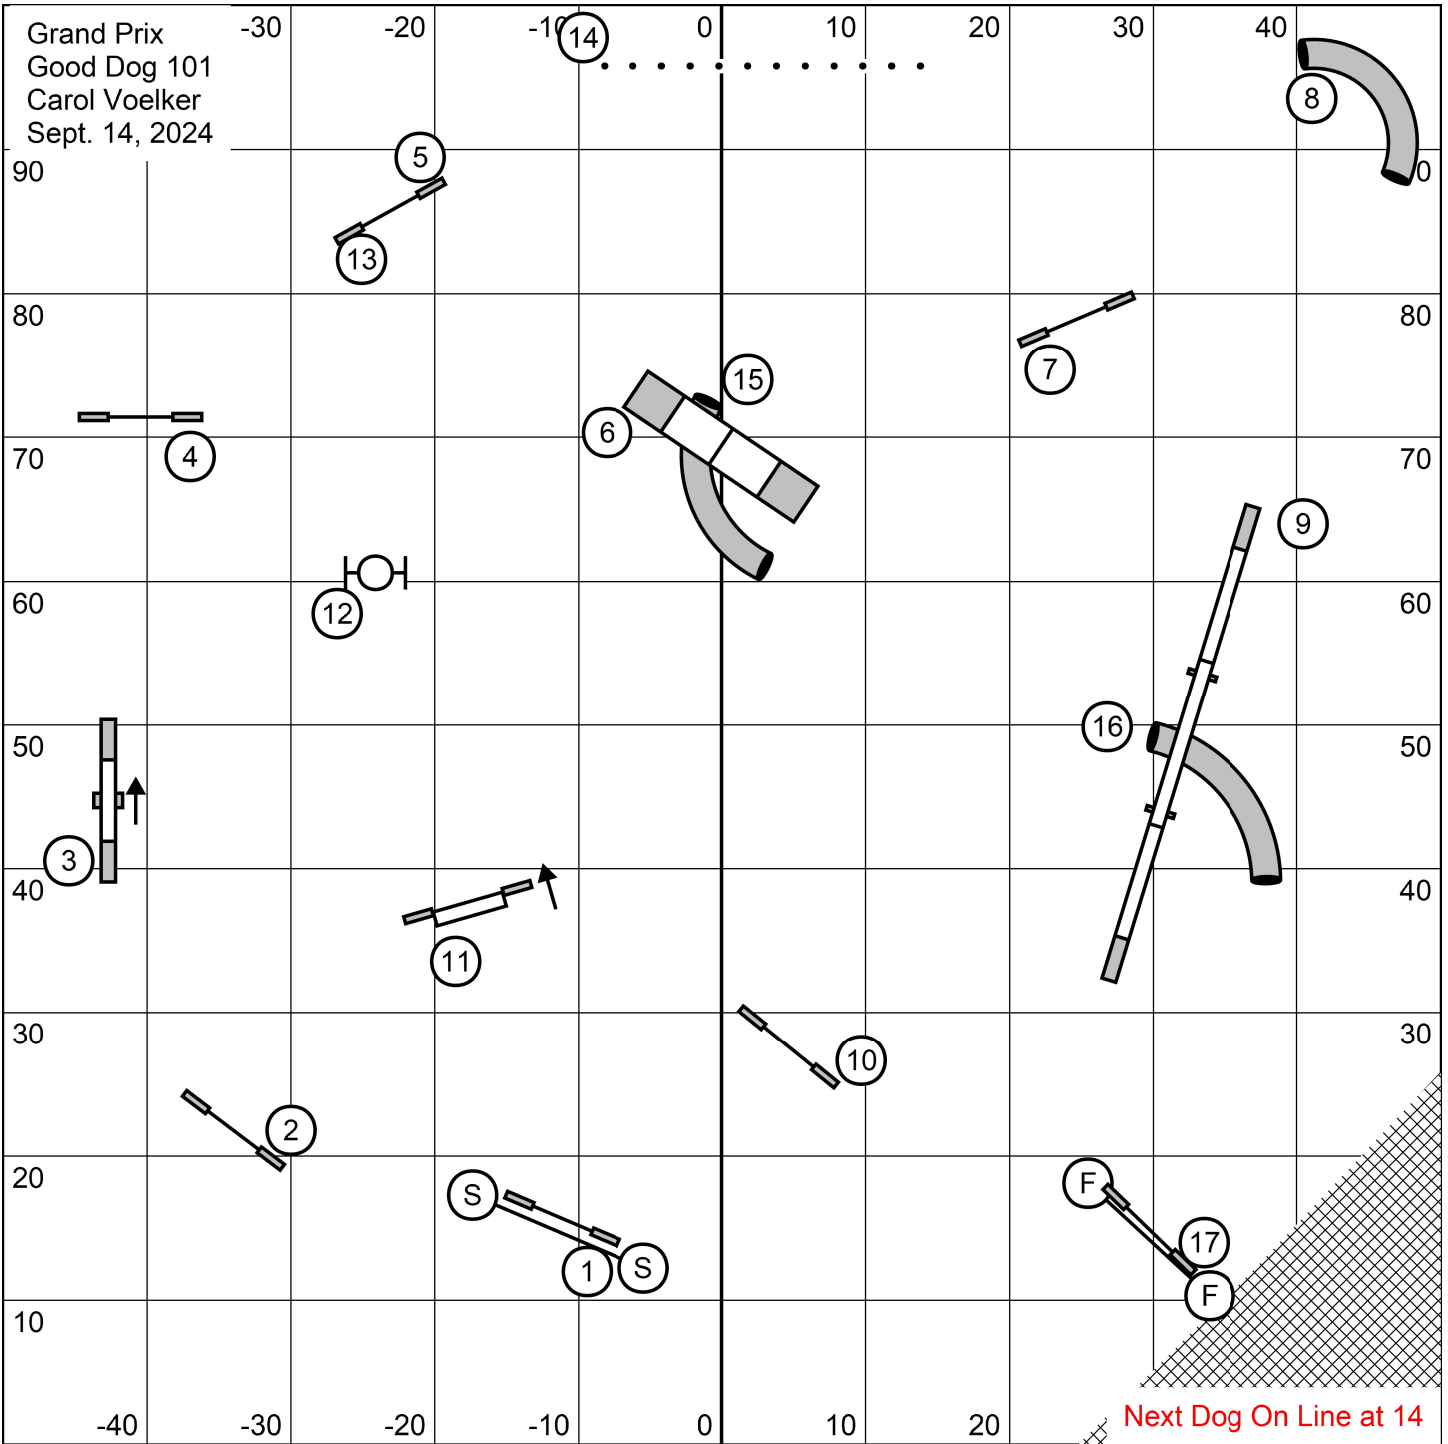

Masters Gamblers
 Good Dog 101
 Carol Voelker
 Sept. 14, 2024

Opening: 1-3-5-7, Weave Poles 7, 25sec, 18pts needed.
 Gamble: Champ 8" - 18sec, 12/16" - 17sec, 20/24" - 16sec
 Perf: 4" - 19sec, 8/12" - 18sec, 16/20" - 17sec,
 Vet: 4" - 20sec, 8" - 19sec, 12/16" - 18sec.

Masters Standard)
Good Dog 101
Carol Voelker
Sept. 14, 2024

Grand Prix
Good Dog 101
Carol Voelker
Sept. 14, 2024

Masters Snooker
 Good Dog 101
 Carol Voelker
 Sept. 14, 2024

Opening: 3 or 4 reds, All Bidirectional, combinations Multi-directional
 Closing: 2 & 3 are Bidirectional, All else to be taken as numbered.
 Champ: 8" - 56sec, 12/16" - 54sec, 20/24" - 52sec.
 Perf: 4" - 58sec, 8/12" - 56sec, 16/20" - 54sec.
 Vet: 4" - 60sec, 8" - 58sec, 12/16" - 56sec.