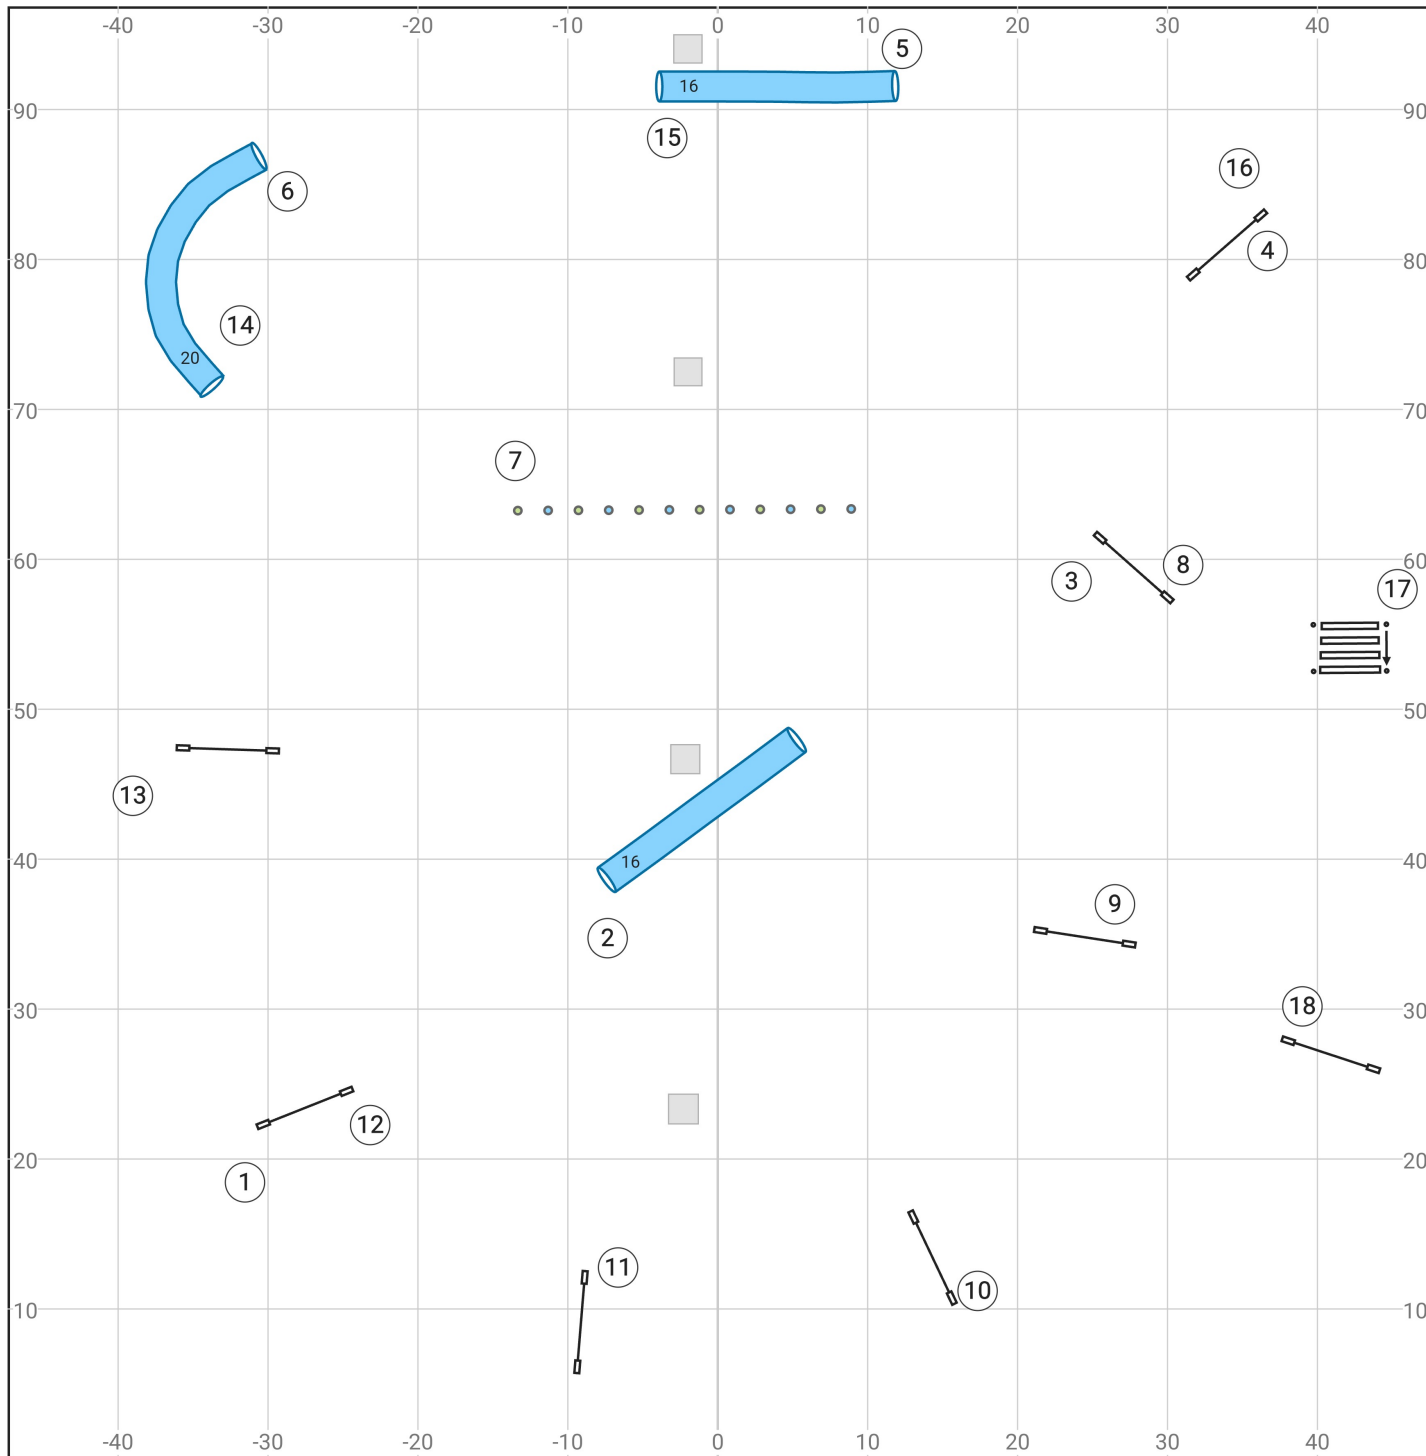

02 High Octane Agility 14 Feb 22024 Kelly Ely Speedstakes Beg/Nov

Map is an approximation only

Enter/exit

Enter/exit

www.smarteragility.com

© Shore Paws NJ

05 High Octane Agility 14 Feb 2024 Kelly Ely Jumping Beg/Nov

Map is an approximation only

Enter/exit

Enter/exit

www.smarteragility.com

© Shore Paws NJ

08 High Octane Agility 14 Feb 22024 Kelly Ely Agility Beg/Nov

Map is an approximation only

Enter/exit