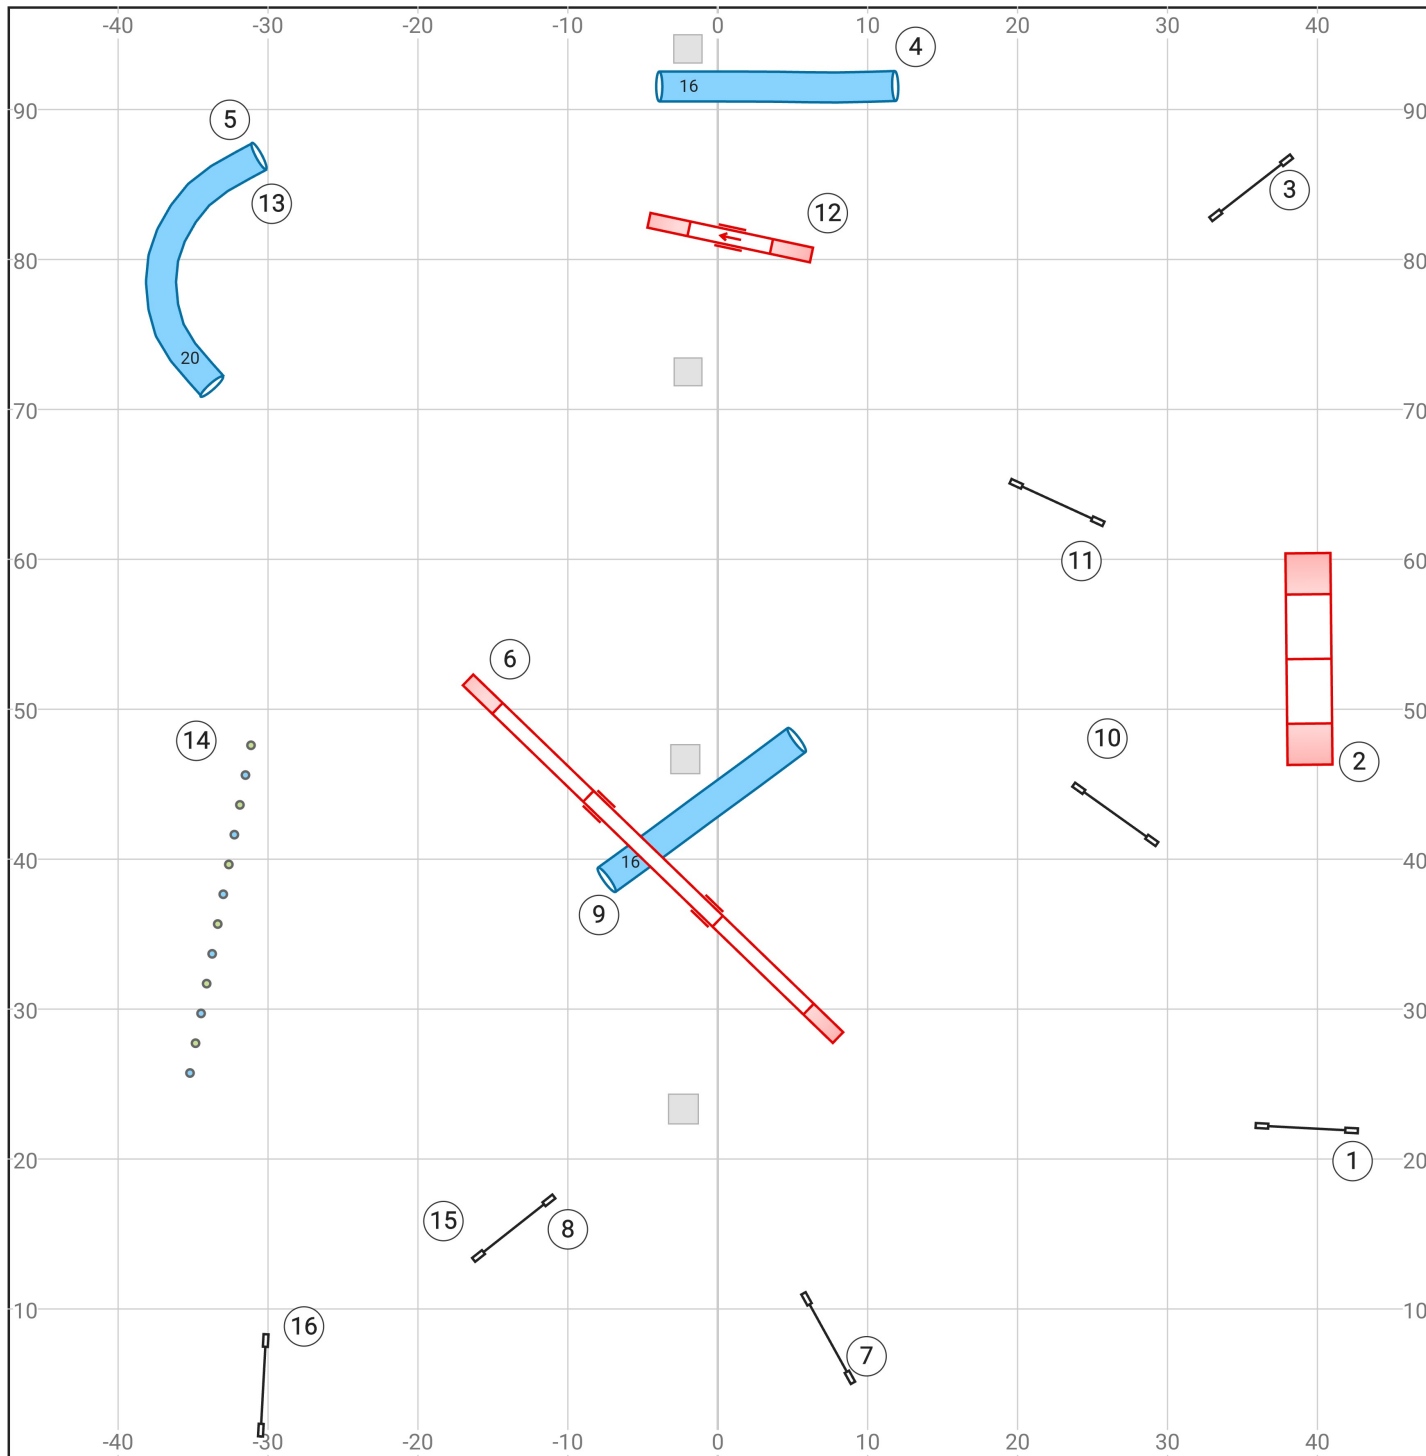

02 High Octane Agility 14 Feb 22024 Kelly Ely Speedstakes Beg/Nov

Map is an approximation only

Enter/exit

Enter/exit

www.smarteragility.com

© Shore Paws NJ

05 High Octane Agility 14 Feb 2024 Kelly Ely Jumping Beg/Nov

Map is an approximation only

Enter/exit

Enter/exit

www.smarteragility.com

© Shore Paws NJ

08 High Octane Agility 14 Feb 22024 Kelly Ely Agility Beg/Nov

Map is an approximation only

Enter/exit

Enter/exit

www.smarteragility.com

© Shore Paws NJ