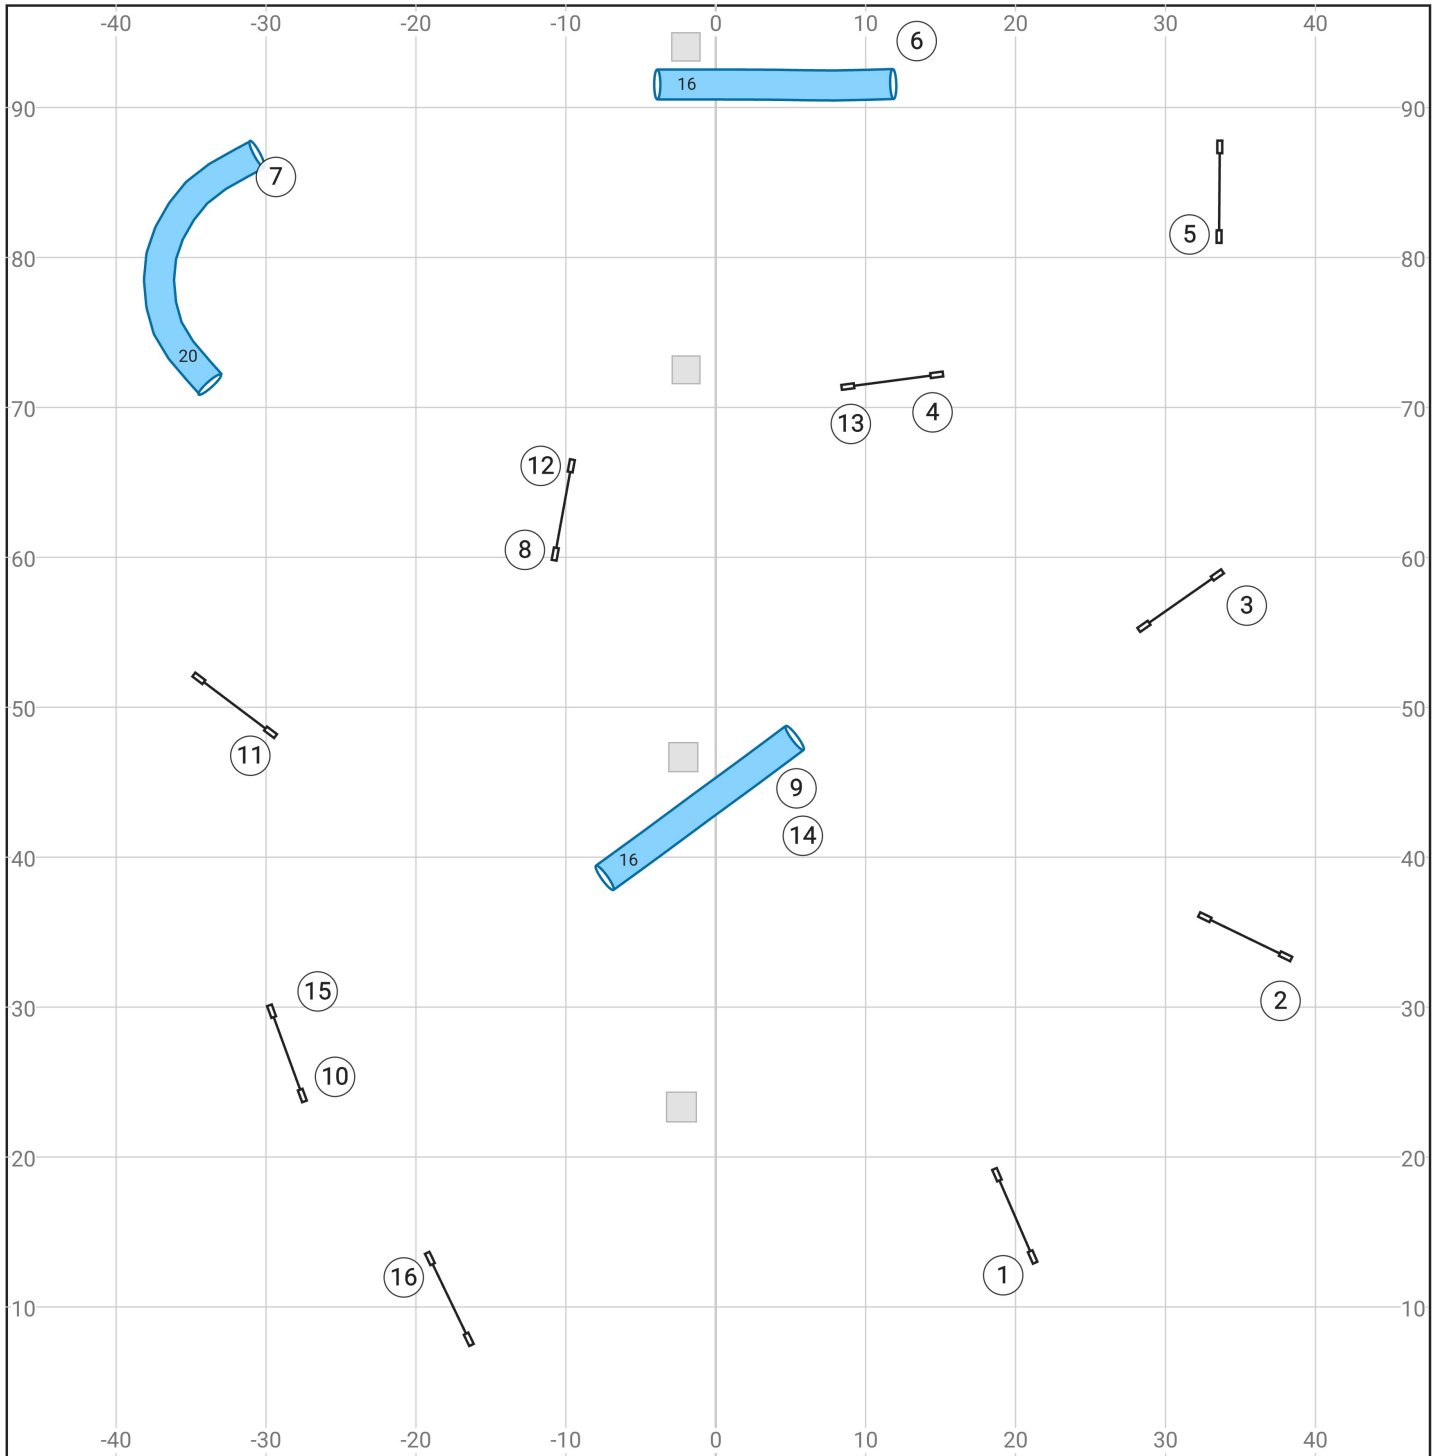

02 High Octane Agility 14 Feb 22024 Kelly Ely Speedstakes Beg/Nov

Map is an approximation only

Enter/exit

Enter/exit

www.smarteragility.com

© Shore Paws NJ

05 High Octane Agility 14 Feb 2024 Kelly Ely Jumping Beg/Nov

Map is an approximation only

Enter/exit

Enter/exit

www.smarteragility.com

© Shore Paws NJ

08 High Octane Agility 14 Feb 22024 Kelly Ely Agility Beg/Nov

Map is an approximation only

Enter/exit