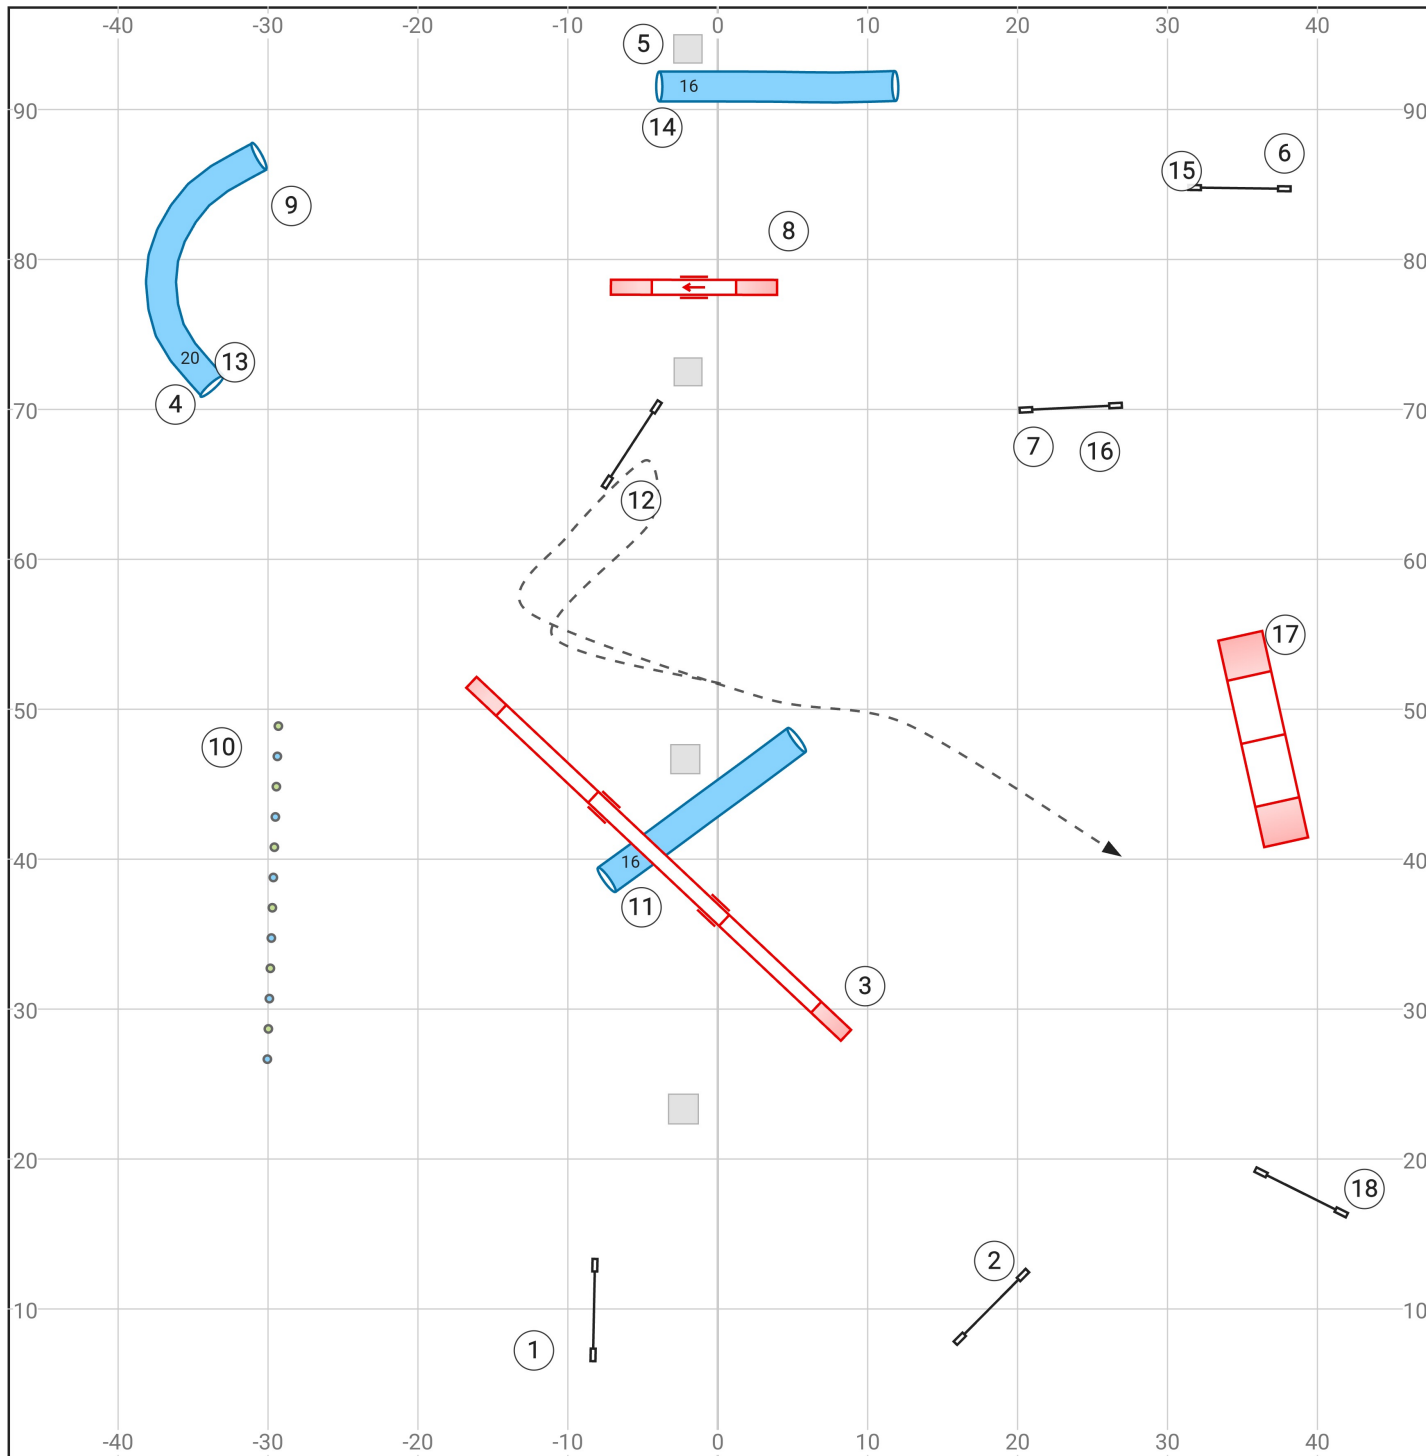

03 High Octane Agility 14 Feb 2024 Kelly Ely Masters Jumping

Map is an approximation only

Enter/exit

Enter/exit

www.smarteragility.com

© Shore Paws NJ

06 High Octane Agility 14 Feb 22024 Kelly Ely Masters

Map is an approximation only

Enter/exit

Enter/exit

www.smarteragility.com

© Shore Paws NJ