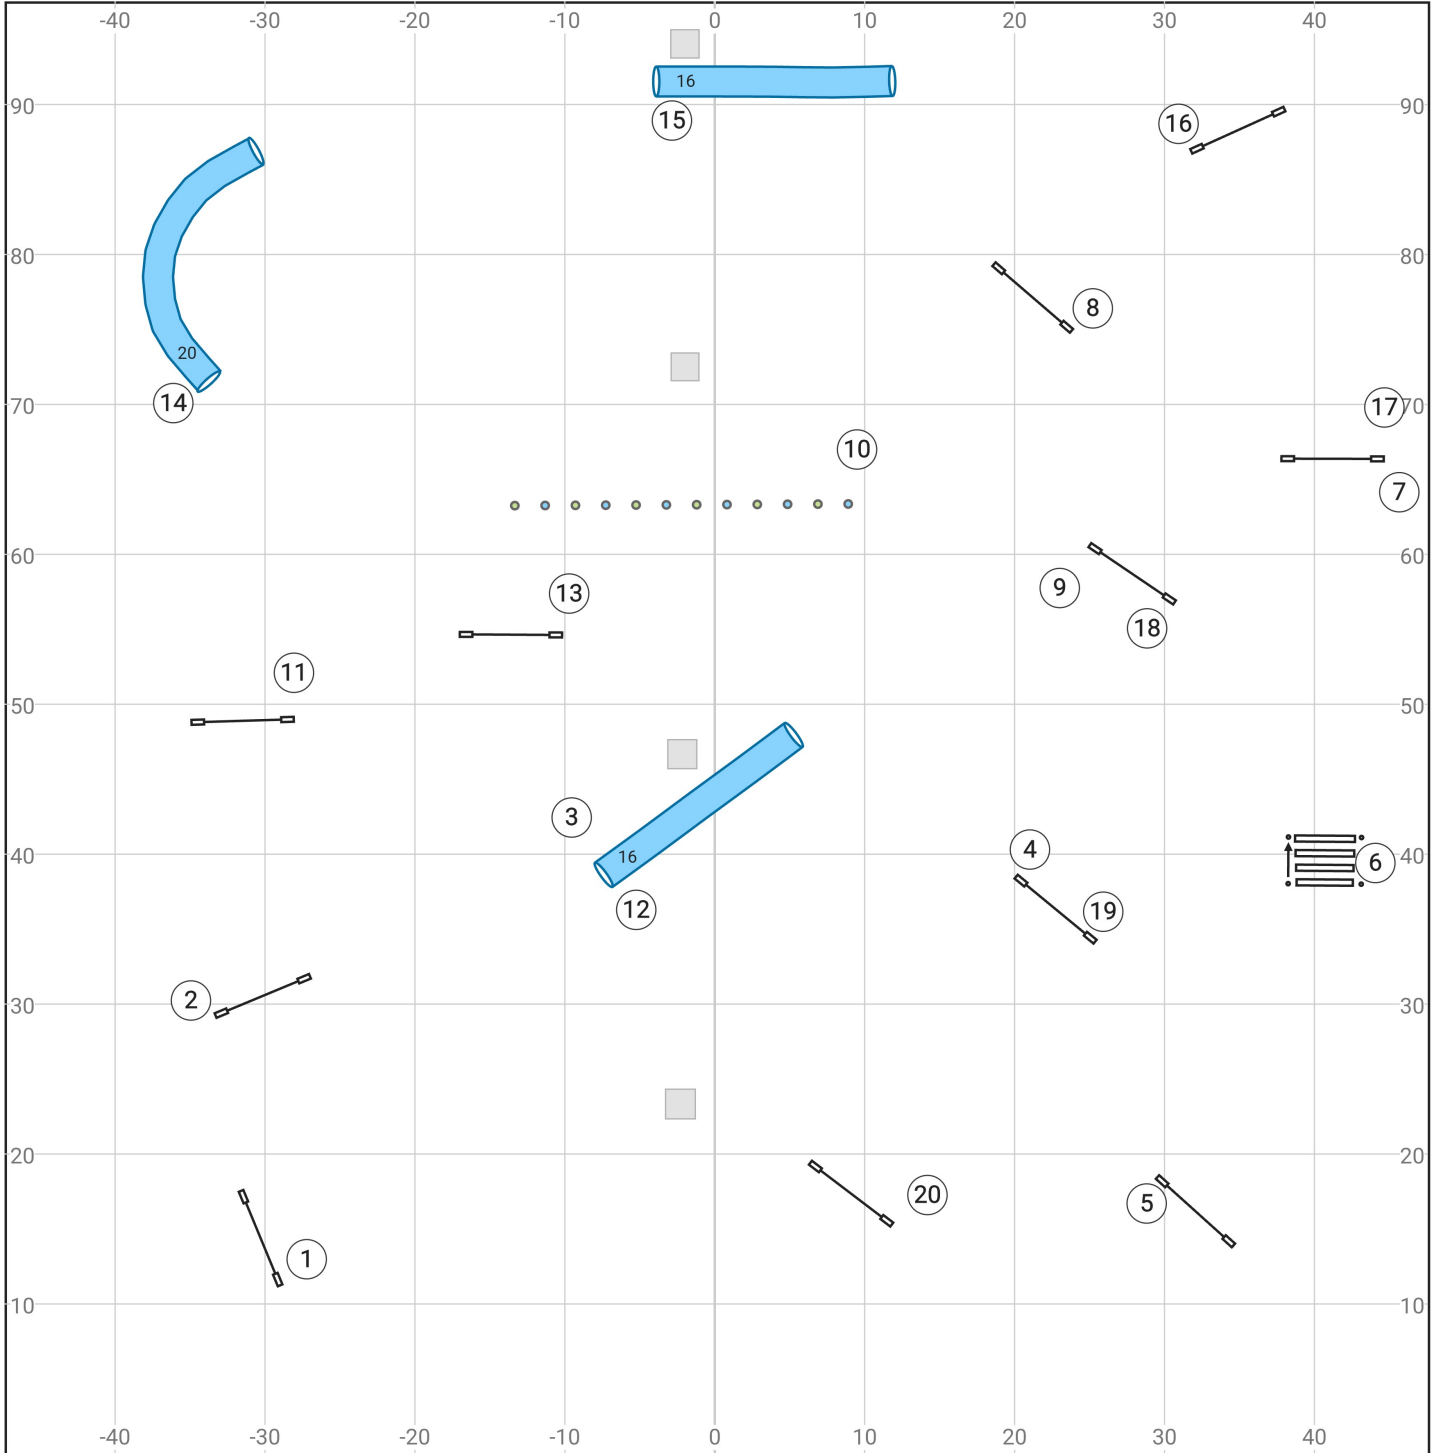

03 High Octane Agility 14 Feb 2024 Kelly Ely Masters Jumping

Map is an approximation only

Enter/exit

Enter/exit

www.smarteragility.com

© Shore Paws NJ

06 High Octane Agility 14 Feb 22024 Kelly Ely Masters

Map is an approximation only

Enter/exit

Enter/exit

www.smarteragility.com

© Shore Paws NJ