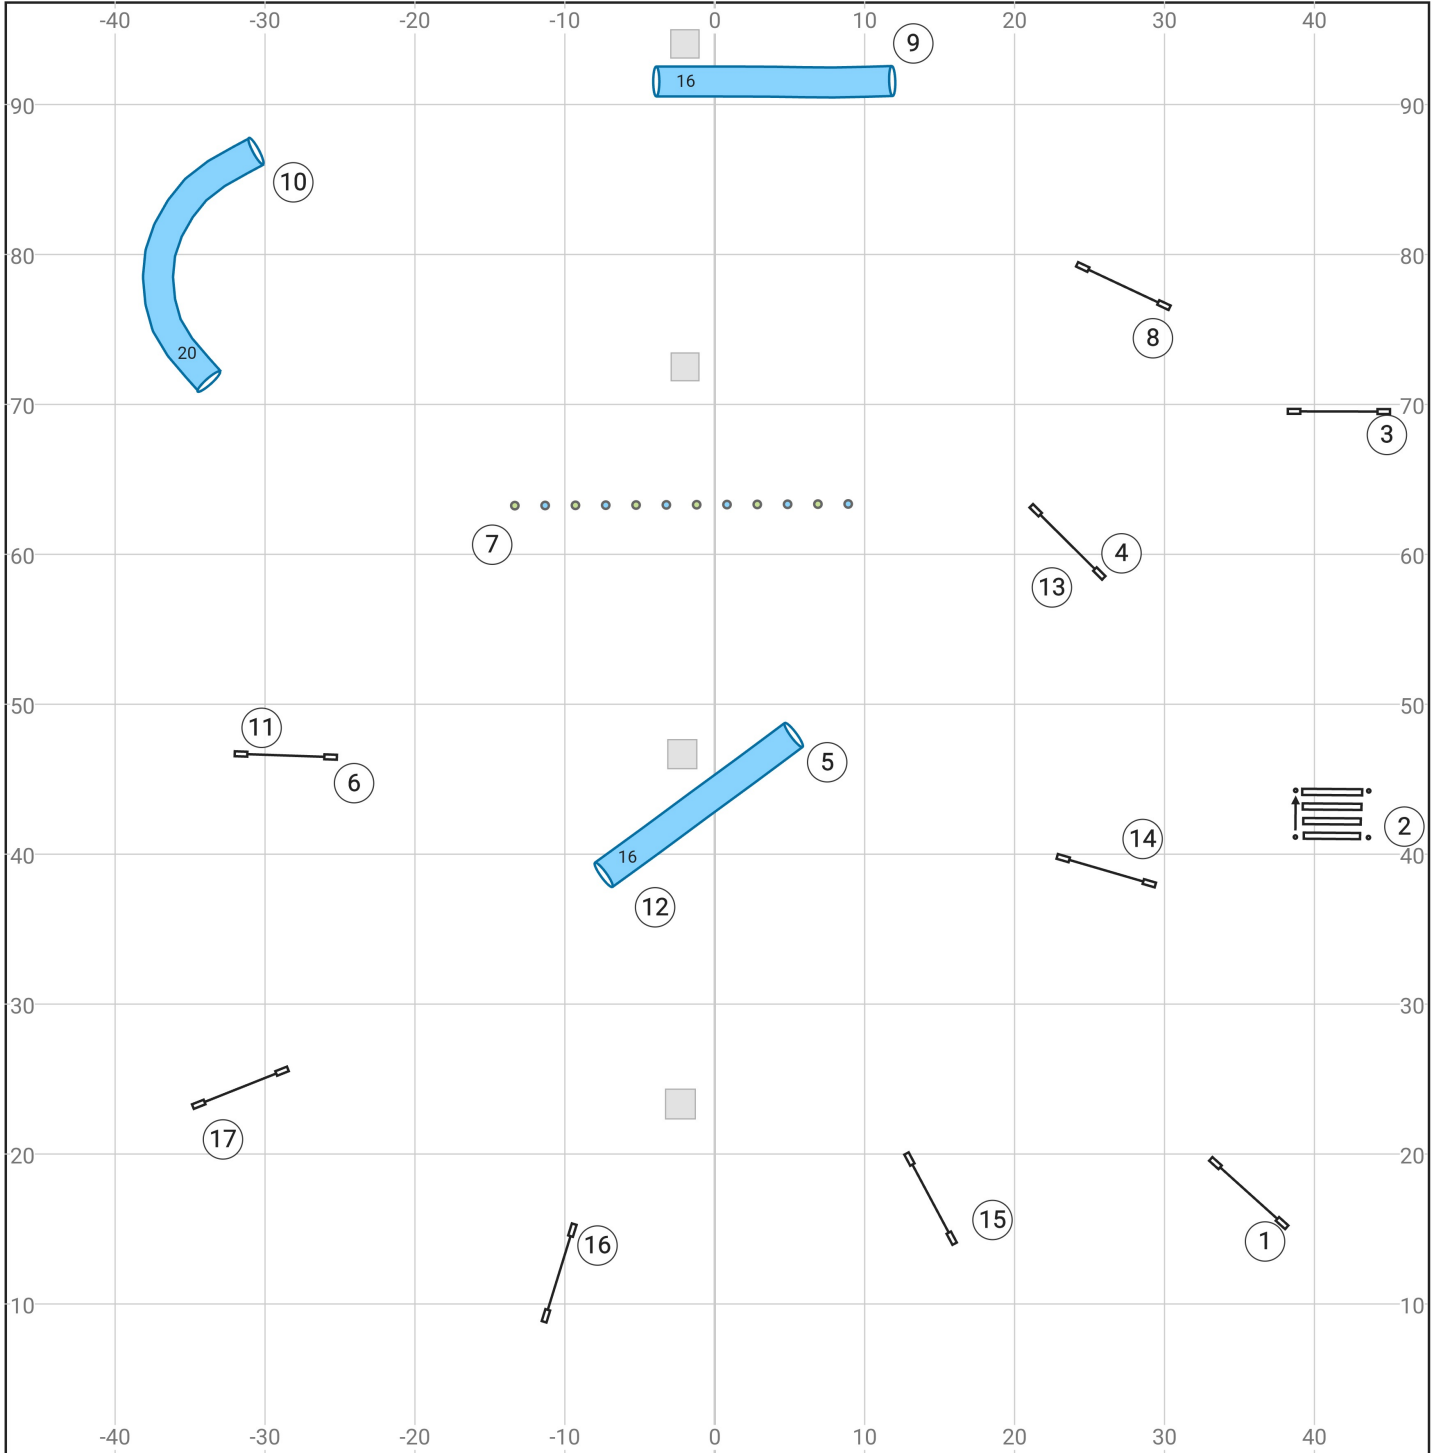

01 High Octane Agility 14 Feb 22024 Kelly Ely Speedstakes SR/Champ

Map is an approximation only

Enter/exit

Enter/exit

www.smarteragility.com

© Shore Paws NJ

04 High Octane Agility 14 Feb 2024 Kelly Ely Jumping SR/Champ

Map is an approximation only

Enter/exit

Enter/exit

www.smarteragility.com

© Shore Paws NJ

07 High Octane Agility 14 Feb 2024 Kelly Ely Agility SR/Champ

Map is an approximation only

Enter/exit