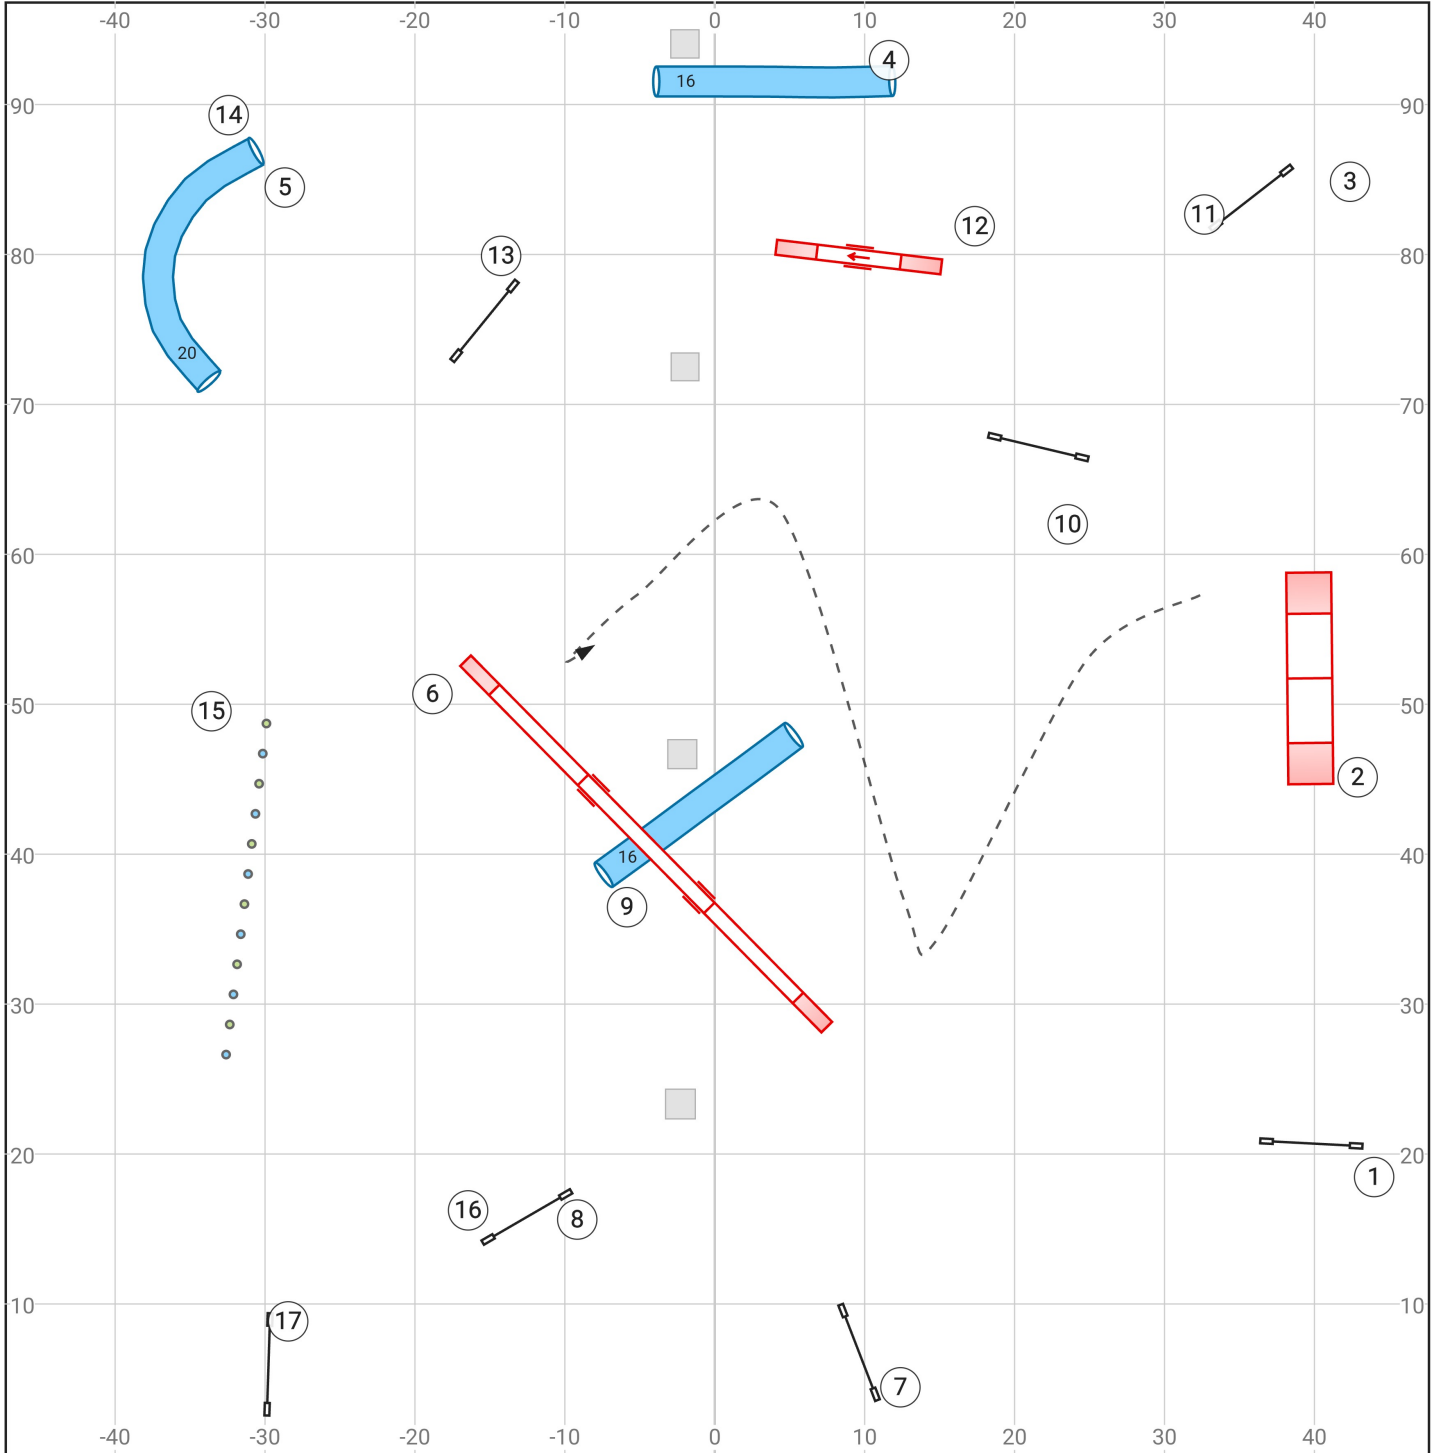

01 High Octane Agility 14 Feb 22024 Kelly Ely Speedstakes SR/Champ

Map is an approximation only

Enter/exit

Enter/exit

www.smarteragility.com

© Shore Paws NJ

04 High Octane Agility 14 Feb 2024 Kelly Ely Jumping SR/Champ

Map is an approximation only

Enter/exit

Enter/exit

www.smarteragility.com

© Shore Paws NJ

07 High Octane Agility 14 Feb 2024 Kelly Ely Agility SR/Champ

Map is an approximation only

Enter/exit