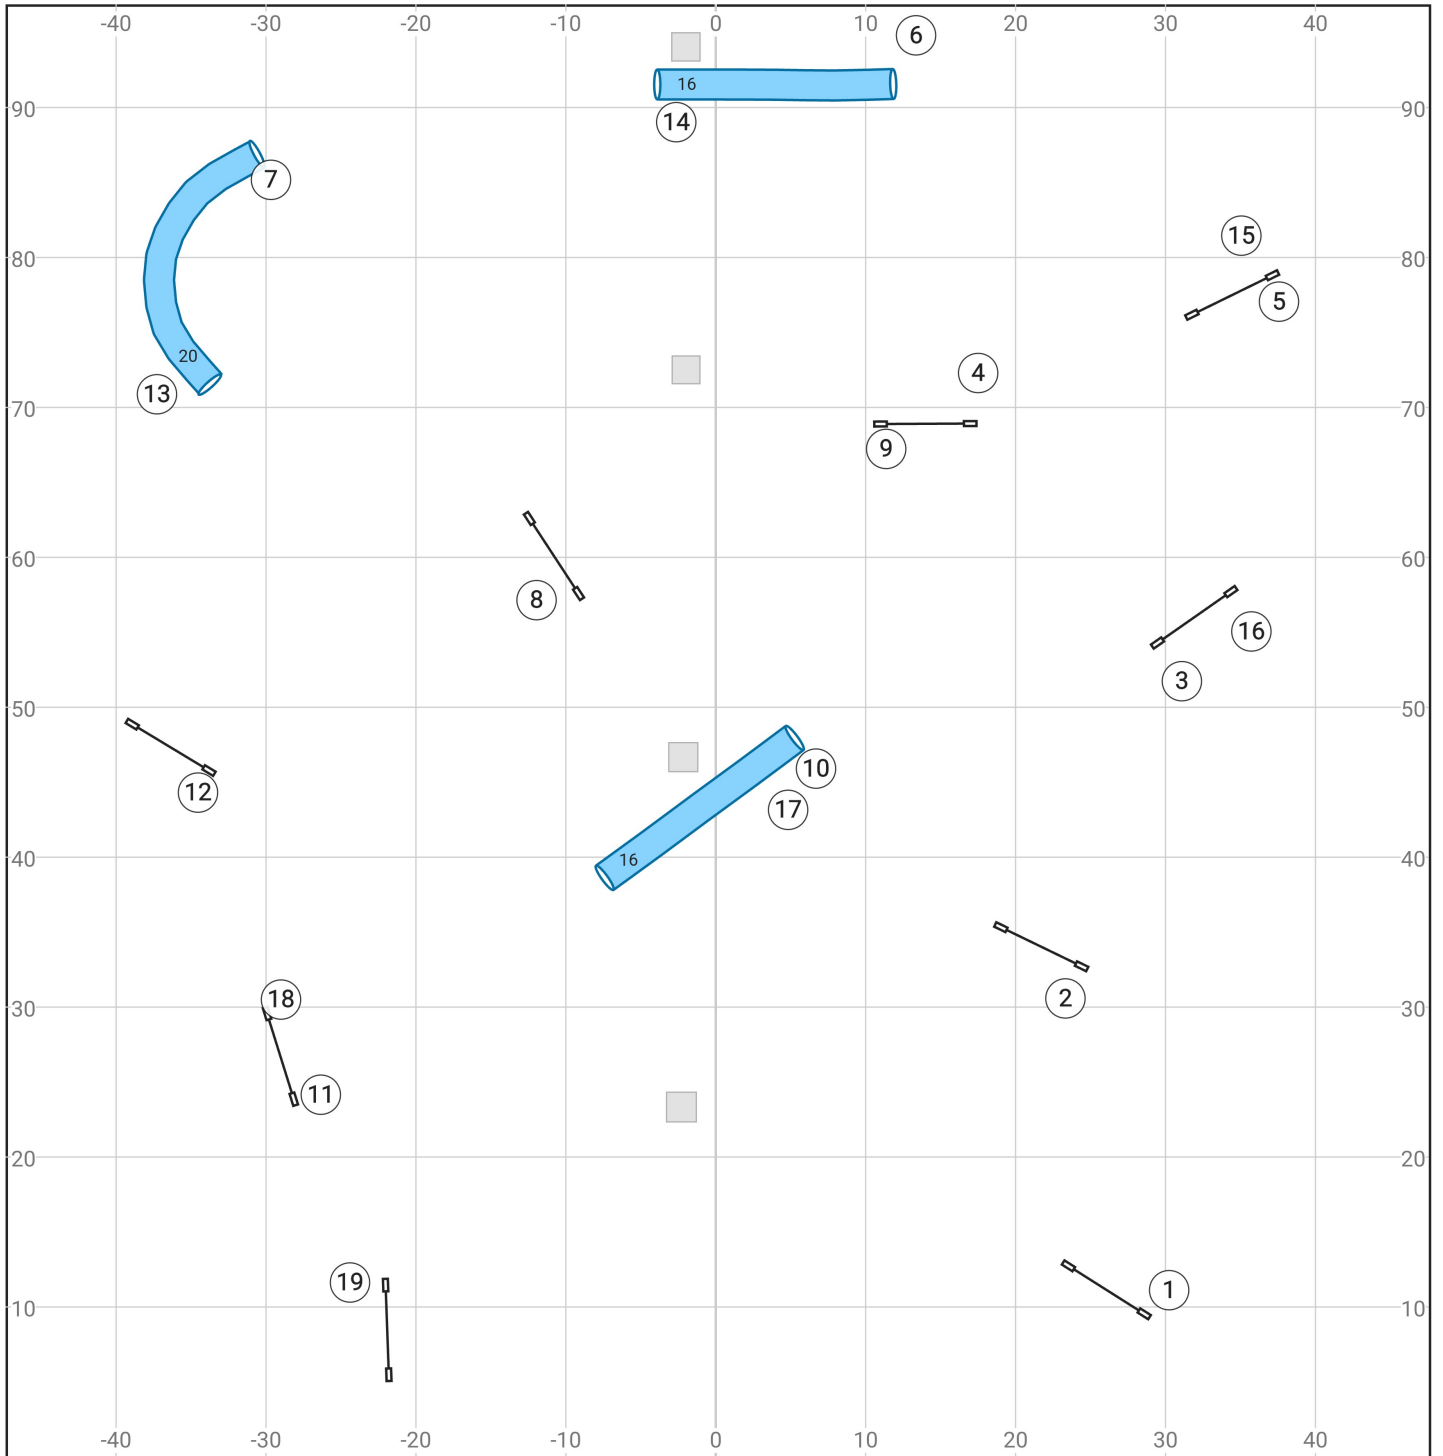

01 High Octane Agility 14 Feb 22024 Kelly Ely Speedstakes SR/Champ

Map is an approximation only

Enter/exit

Enter/exit

www.smarteragility.com

© Shore Paws NJ

04 High Octane Agility 14 Feb 2024 Kelly Ely Jumping SR/Champ

Map is an approximation only

Enter/exit

Enter/exit

www.smarteragility.com

© Shore Paws NJ

07 High Octane Agility 14 Feb 2024 Kelly Ely Agility SR/Champ

Map is an approximation only

Enter/exit