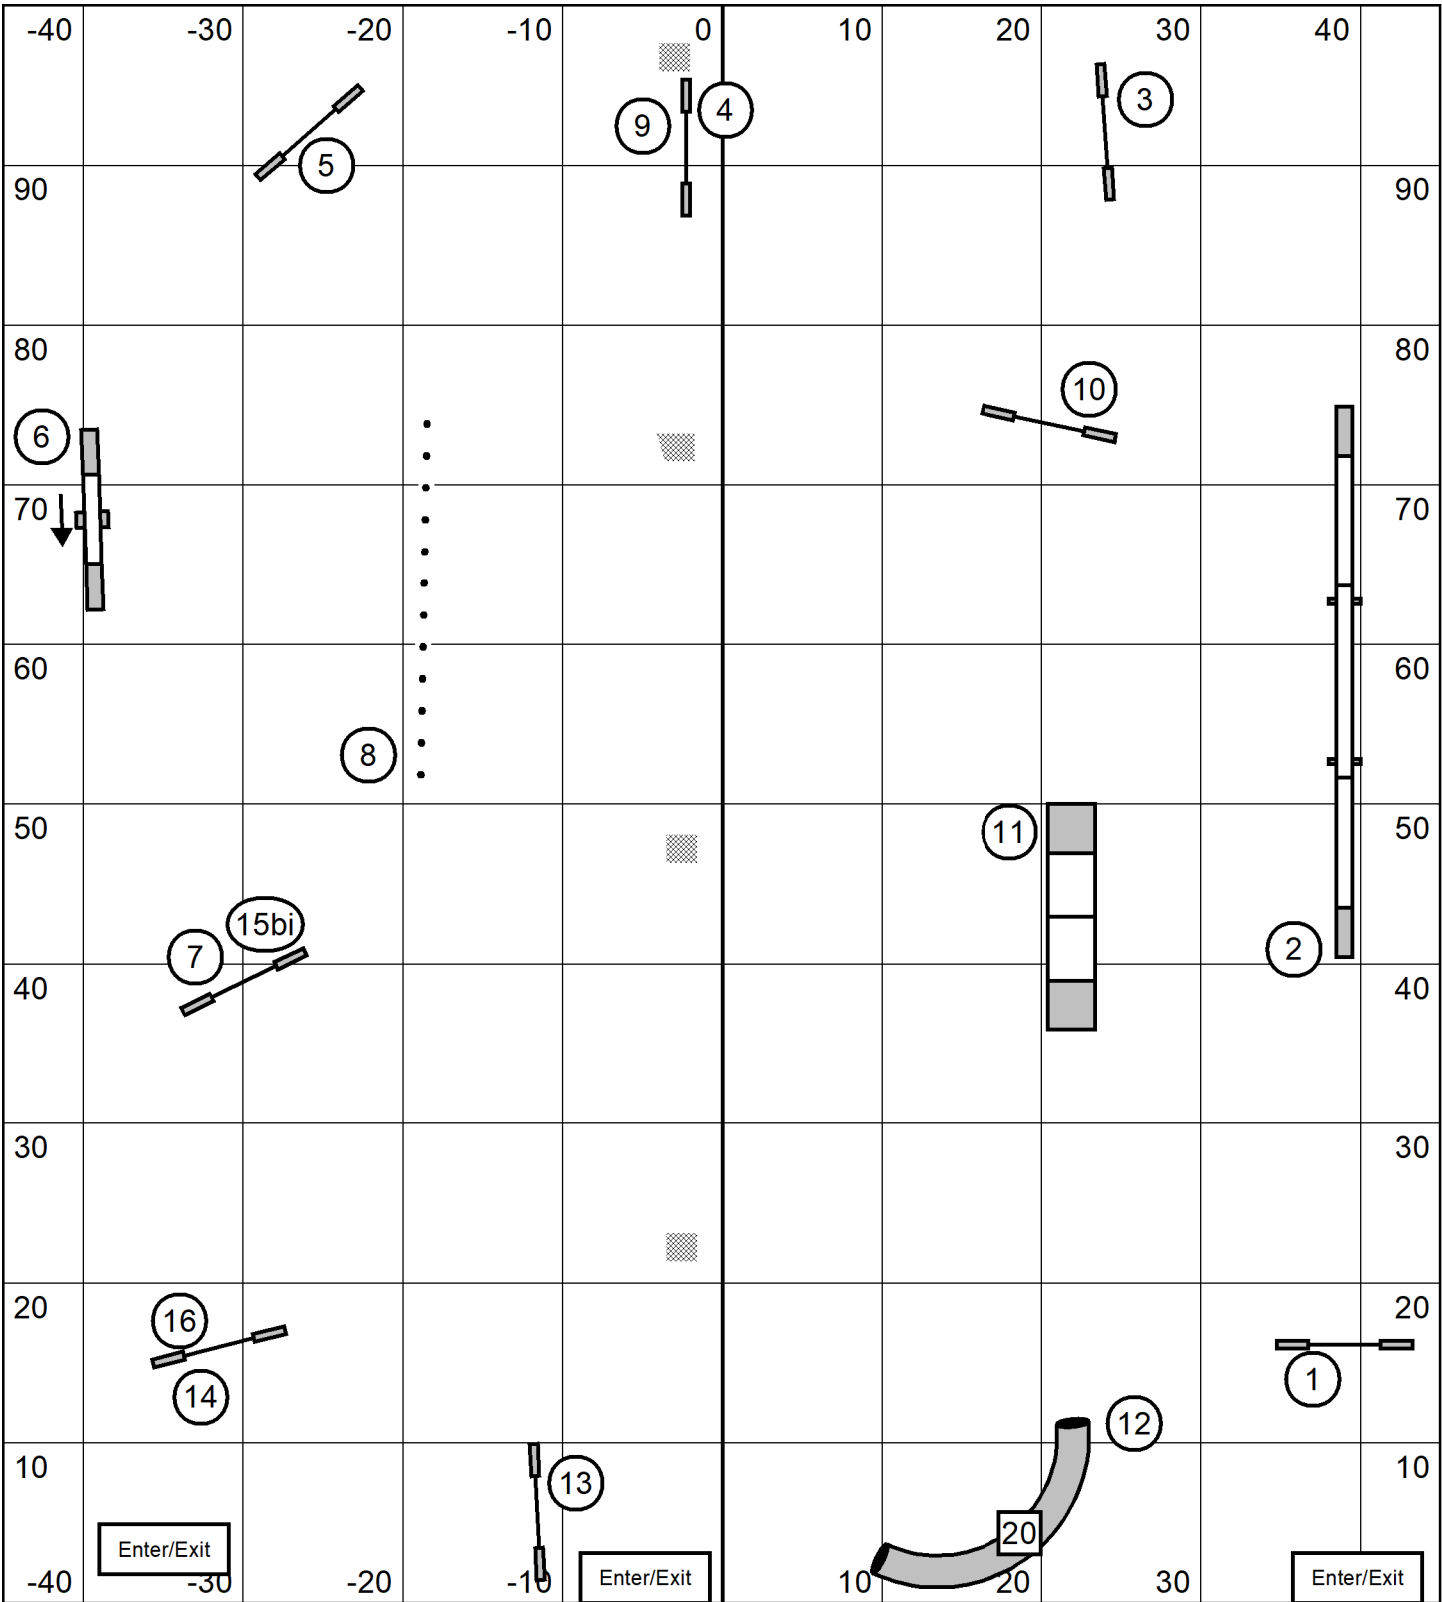

Course map is only an approximation

High Octane Agility UKI  
 94C County Line Rd  
 July 6, 2024  
 Katelyn Laufenberg  
 1 Agility Open

Course map is only an approximation

High Octane Agility UKI  
 94C County Line Rd  
 July 6, 2024  
 Katelyn Laufenberg  
 3 Agility Beg Nov

Course map is only an approximation

High Octane Agility UKI  
 94C County Line Rd  
 July 6, 2024  
 Katelyn Laufenberg  
 4 Jumping Open

Course map is only an approximation

High Octane Agility UKI  
 94C County Line Rd  
 July 6, 2024  
 Katelyn Laufenberg  
 6 Jumping Beg Nov