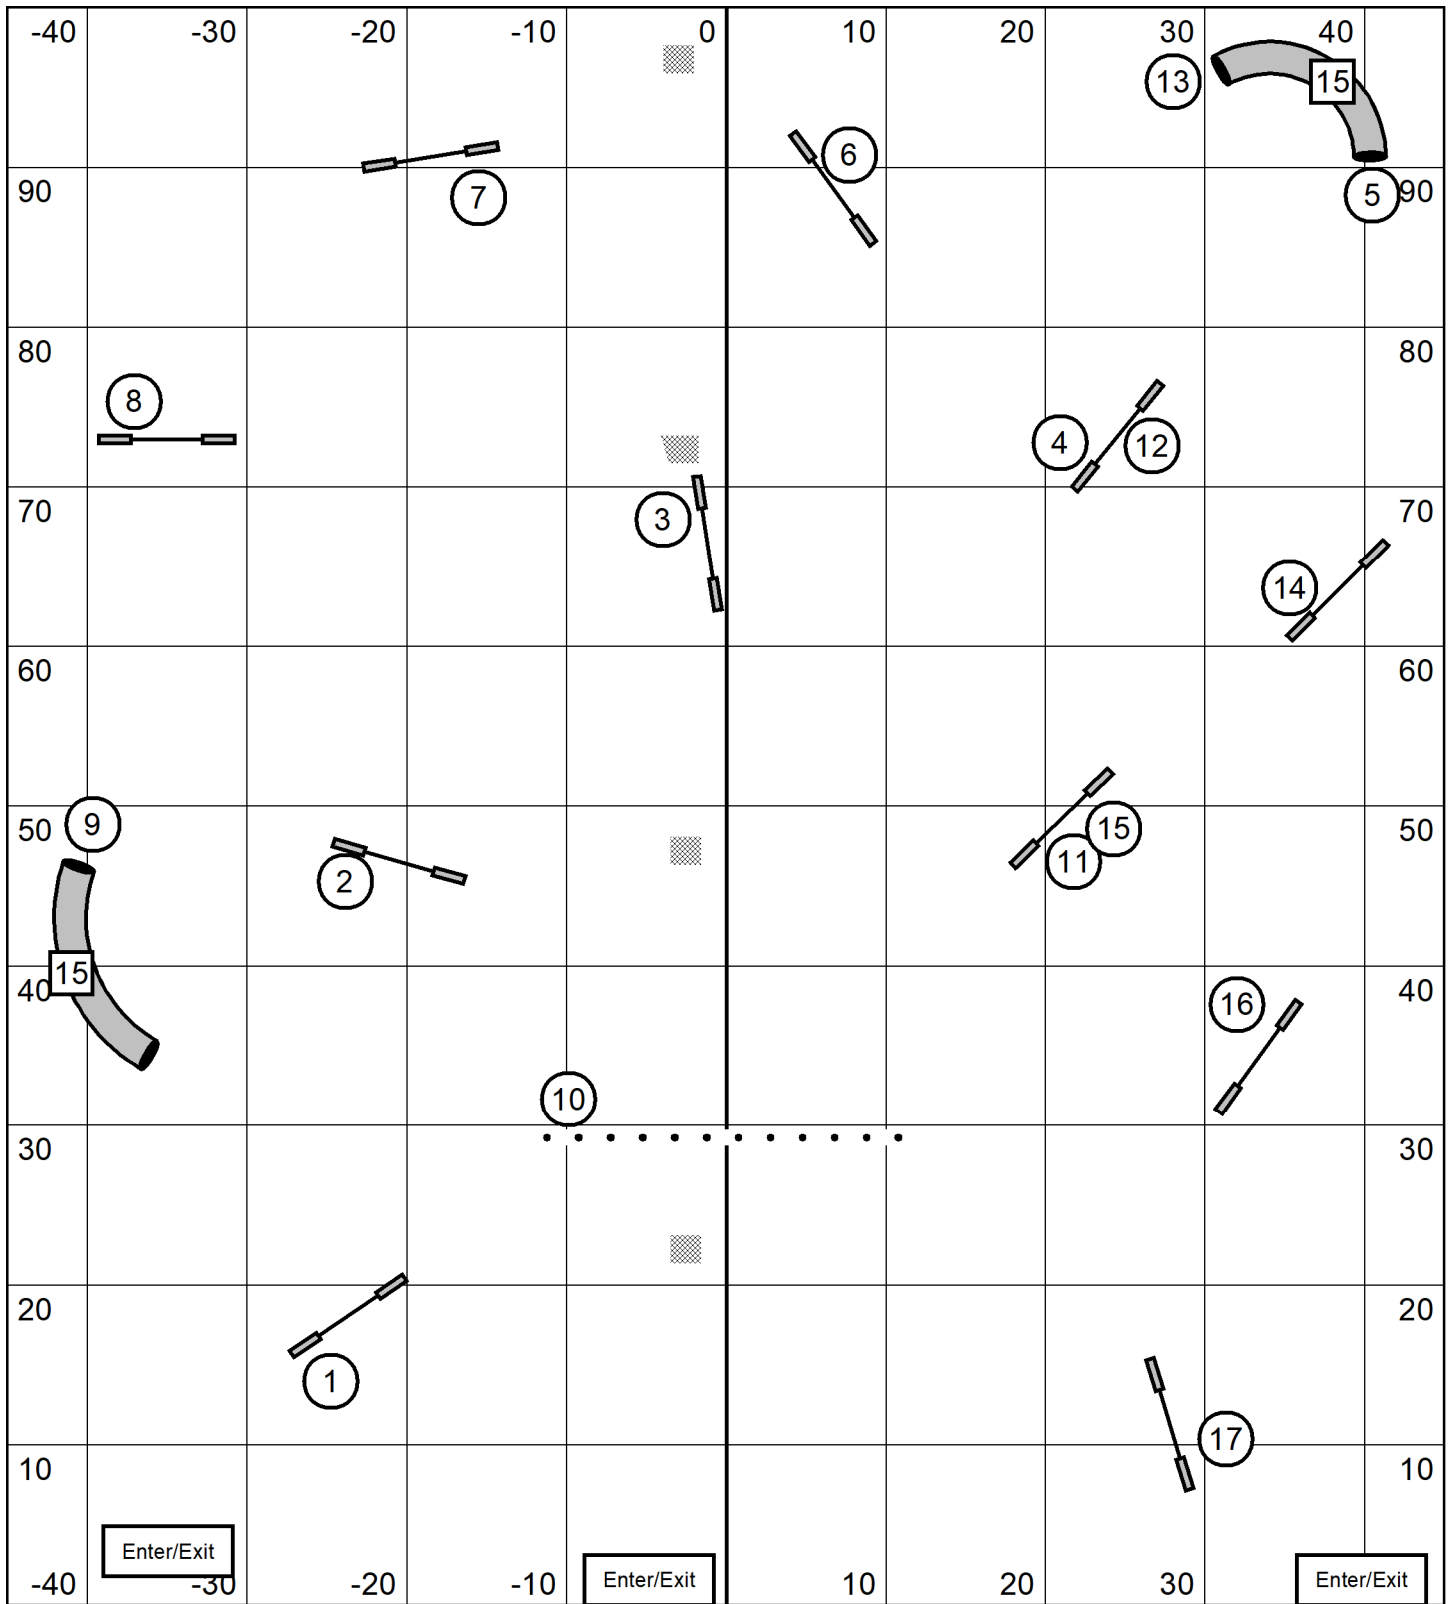

Course map is only an approximation

High Octane Agility UKI  
 94C County Line Rd  
 July 6, 2024  
 Katelyn Laufenberg  
 1 Agility Open

Course map is only an approximation

High Octane Agility UKI  
 94C County Line Rd  
 July 6, 2024  
 Katelyn Laufenberg  
 3 Agility Beg Nov

Course map is only an approximation

High Octane Agility UKI  
 94C County Line Rd  
 July 6, 2024  
 Katelyn Laufenberg  
 4 Jumping Open

Course map is only an approximation

High Octane Agility UKI  
 94C County Line Rd  
 July 6, 2024  
 Katelyn Laufenberg  
 6 Jumping Beg Nov