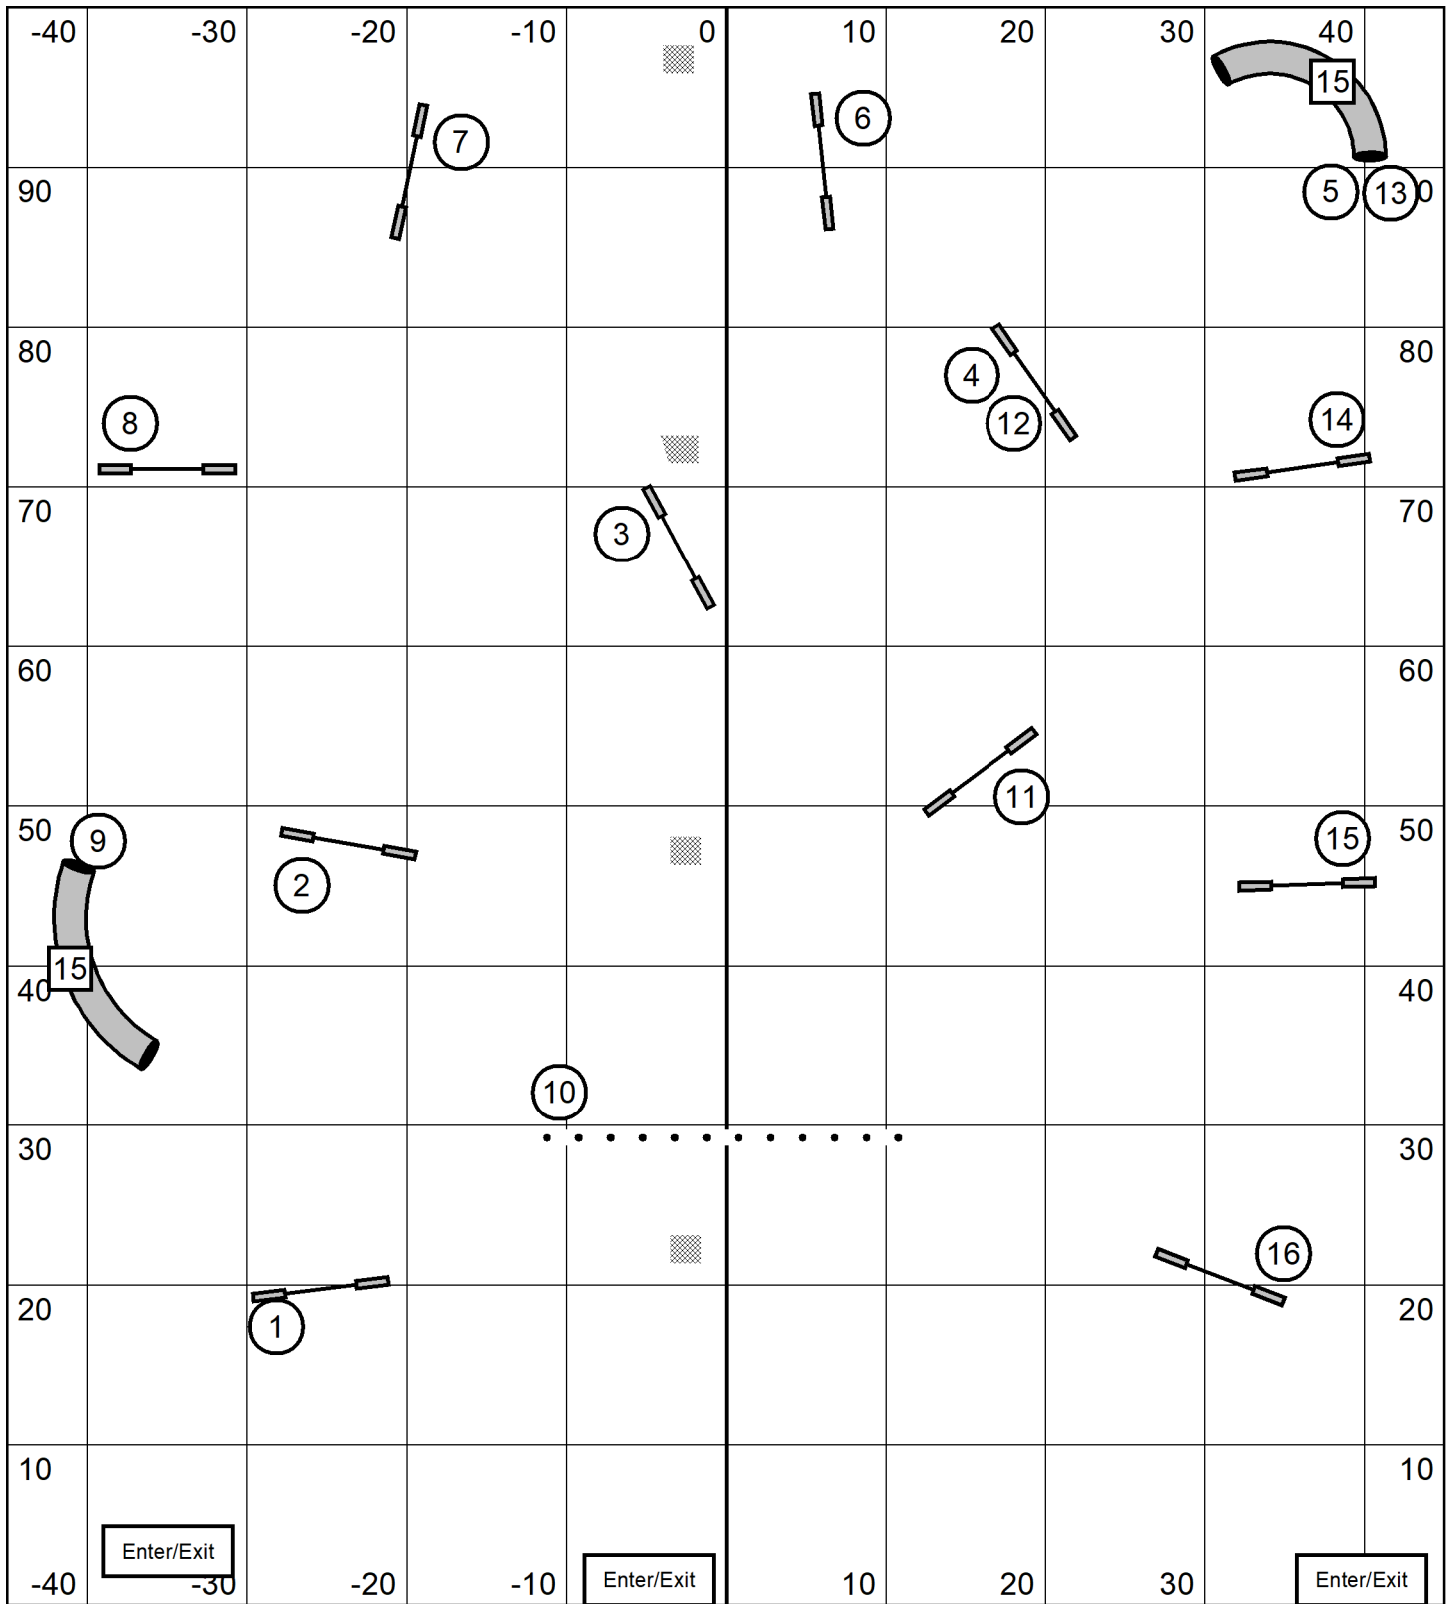

Course map is only an approximation

High Octane Agility UKI  
 94C County Line Rd  
 July 6, 2024  
 Katelyn Laufenberg  
 1 Agility Open

Course map is only an approximation

High Octane Agility UKI  
 94C County Line Rd  
 July 6, 2024  
 Katelyn Laufenberg  
 3 Agility Beg Nov

Course map is only an approximation

High Octane Agility UKI  
 94C County Line Rd  
 July 6, 2024  
 Katelyn Laufenberg  
 4 Jumping Open

Course map is only an approximation

High Octane Agility UKI  
 94C County Line Rd  
 July 6, 2024  
 Katelyn Laufenberg  
 6 Jumping Beg Nov