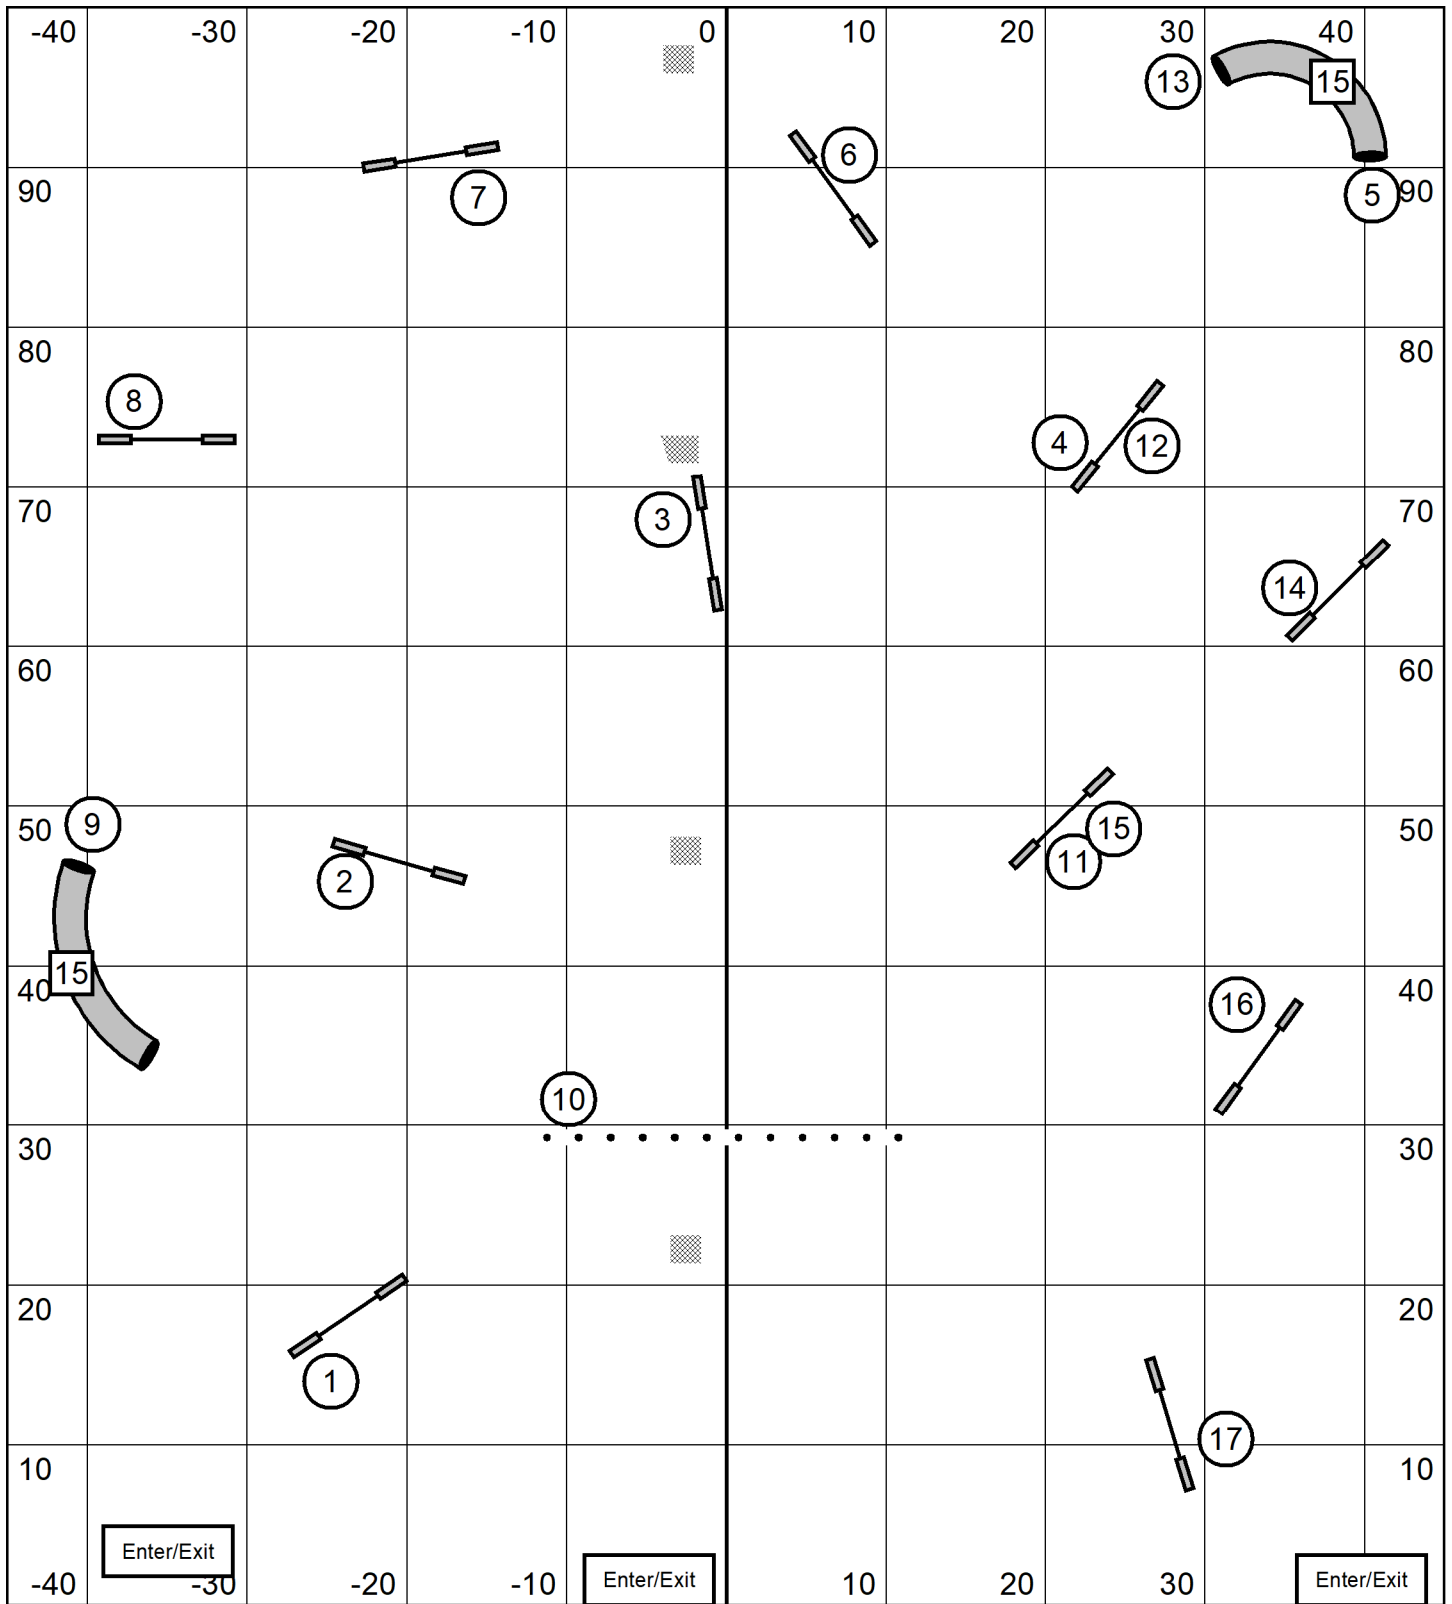

Course map is only an approximation

High Octane Agility UKI
 94C County Line Rd
 July 6, 2024
 Katelyn Laufenberg
 1 Agility Open

Course map is only an approximation

High Octane Agility UKI
 94C County Line Rd
 July 6, 2024
 Katelyn Laufenberg
 2 Agility Sr Ch

Course map is only an approximation

High Octane Agility UKI
 94C County Line Rd
 July 6, 2024
 Katelyn Laufenberg
 4 Jumping Open

Course map is only an approximation

High Octane Agility UKI
 94C County Line Rd
 July 6, 2024
 Katelyn Laufenberg
 5 Jumping Sr Ch