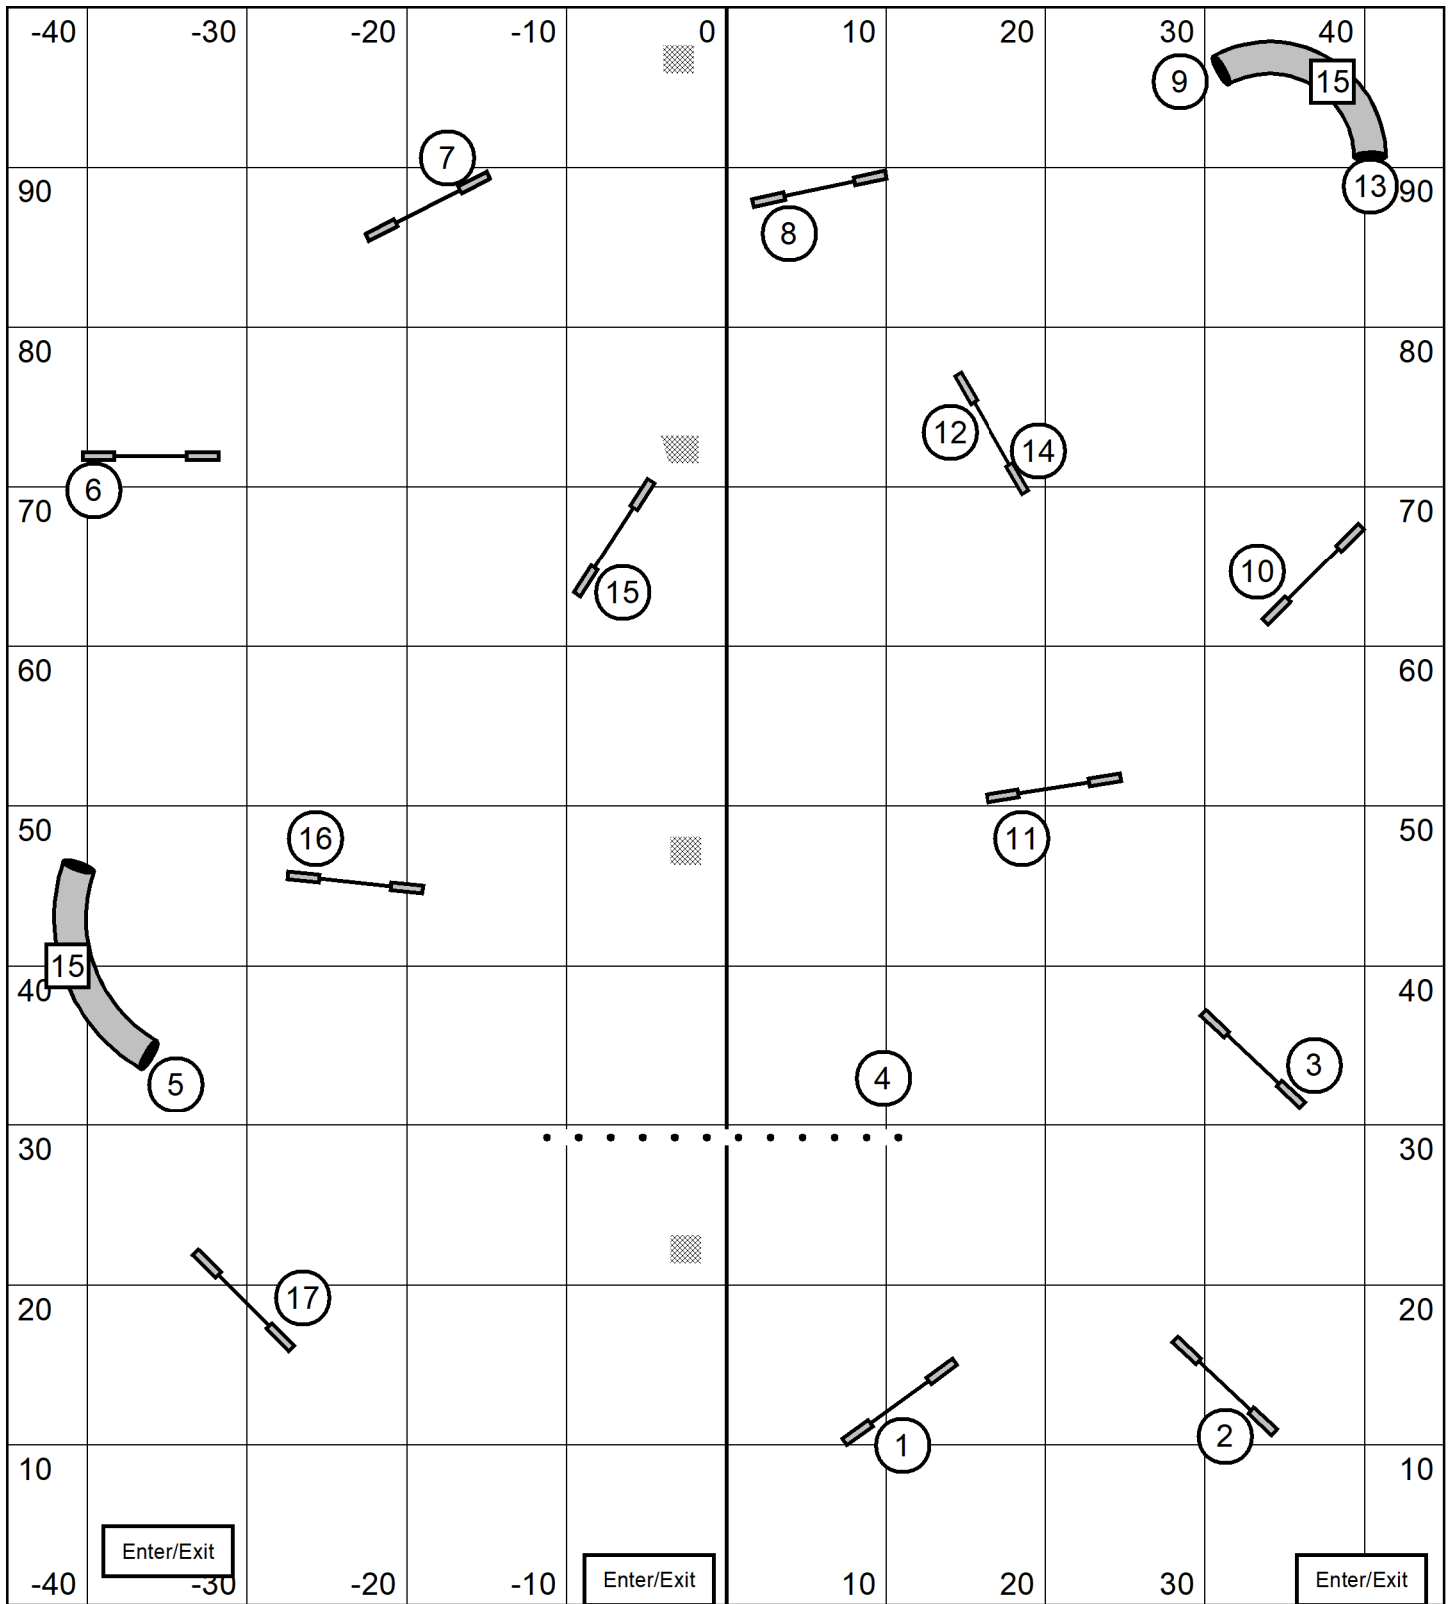

Course map is only an approximation

High Octane Agility UKI
 94C County Line Rd
 July 6, 2024
 Katelyn Laufenberg
 1 Agility Open

Course map is only an approximation

High Octane Agility UKI
 94C County Line Rd
 July 6, 2024
 Katelyn Laufenberg
 2 Agility Sr Ch

Course map is only an approximation

High Octane Agility UKI
 94C County Line Rd
 July 6, 2024
 Katelyn Laufenberg
 4 Jumping Open

Course map is only an approximation

High Octane Agility UKI
 94C County Line Rd
 July 6, 2024
 Katelyn Laufenberg
 5 Jumping Sr Ch