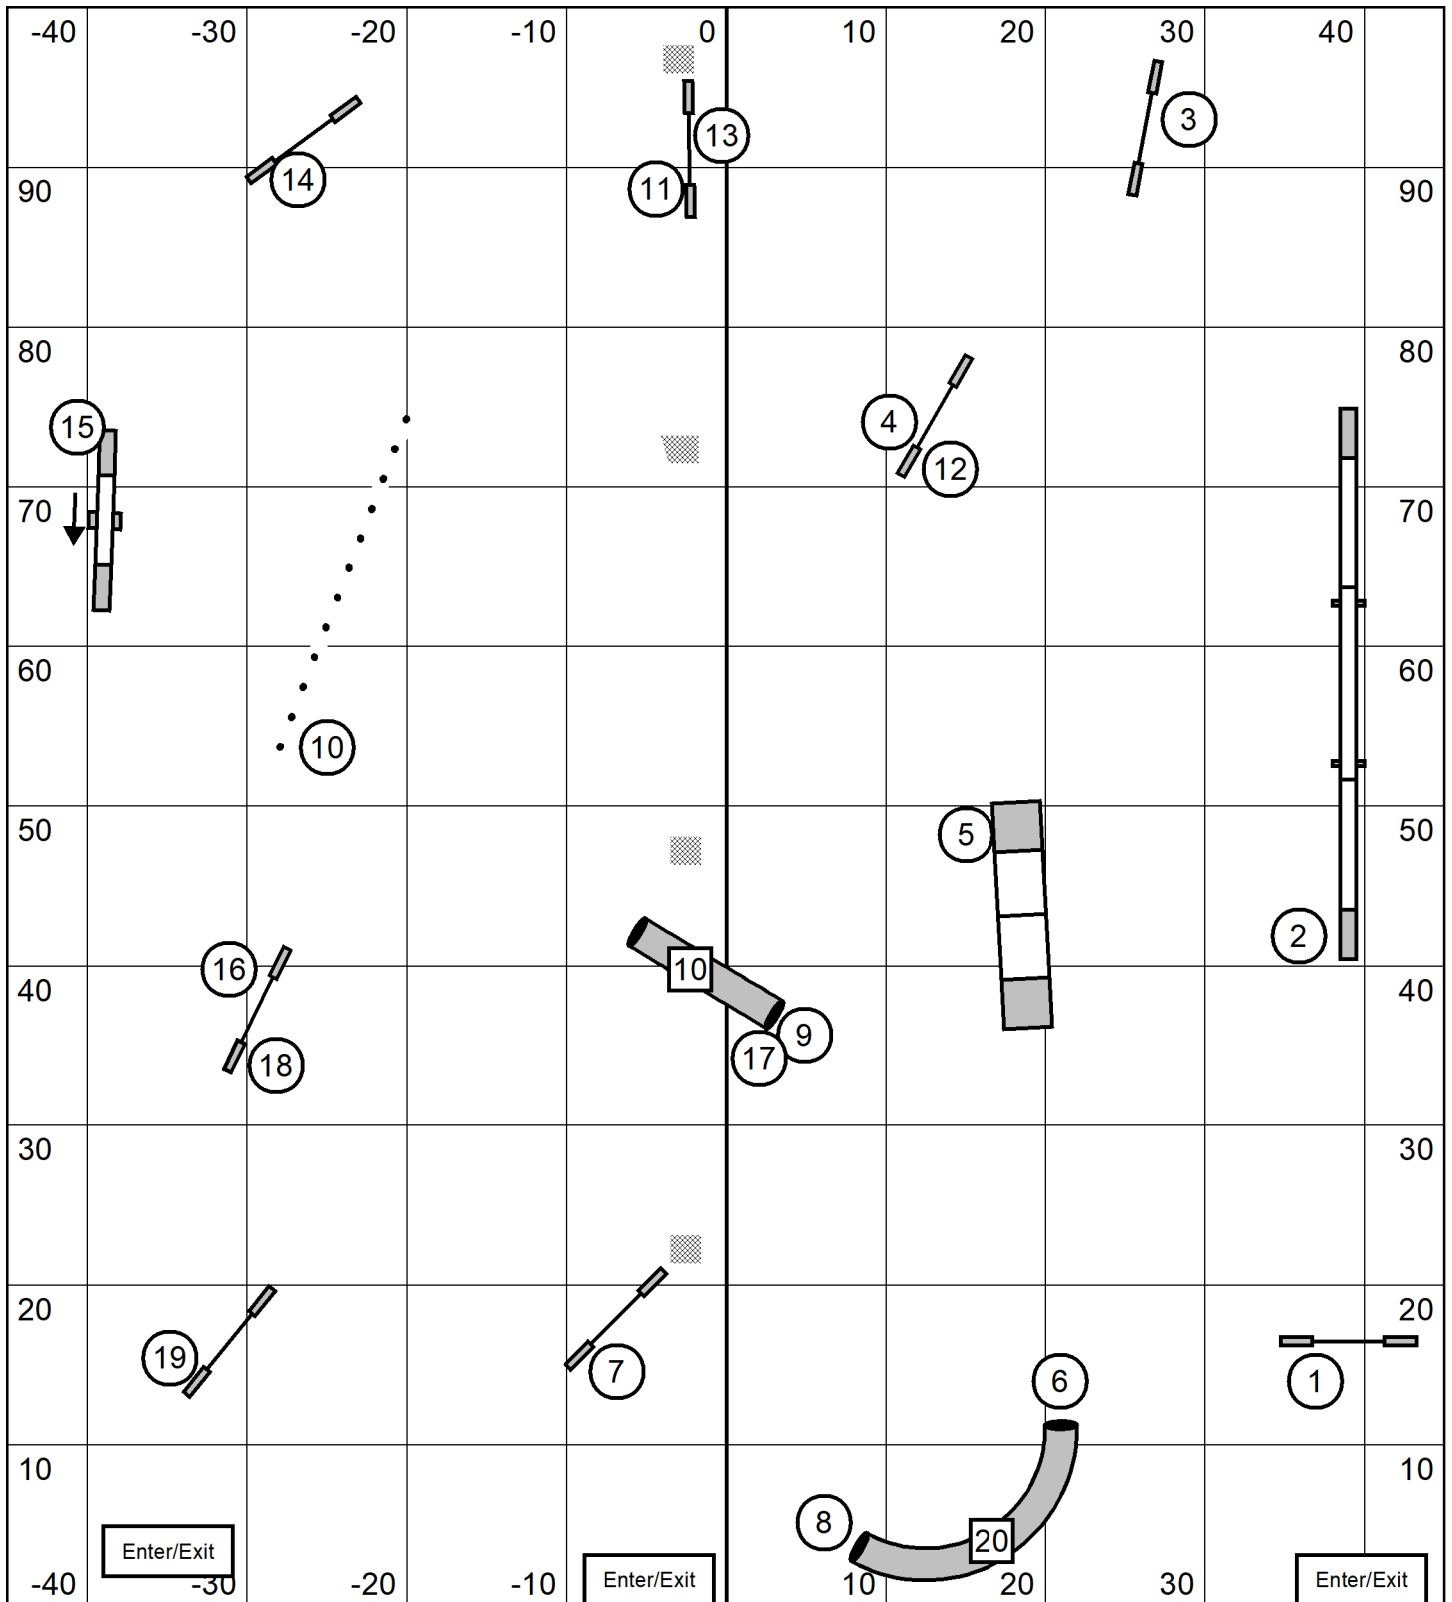

Course map is only an approximation

High Octane Agility UKI
 94C County Line Rd
 July 6, 2024
 Katelyn Laufenberg
 1 Agility Open

Course map is only an approximation

High Octane Agility UKI
 94C County Line Rd
 July 6, 2024
 Katelyn Laufenberg
 2 Agility Sr Ch

Course map is only an approximation

High Octane Agility UKI
 94C County Line Rd
 July 6, 2024
 Katelyn Laufenberg
 4 Jumping Open

Course map is only an approximation

High Octane Agility UKI
 94C County Line Rd
 July 6, 2024
 Katelyn Laufenberg
 5 Jumping Sr Ch