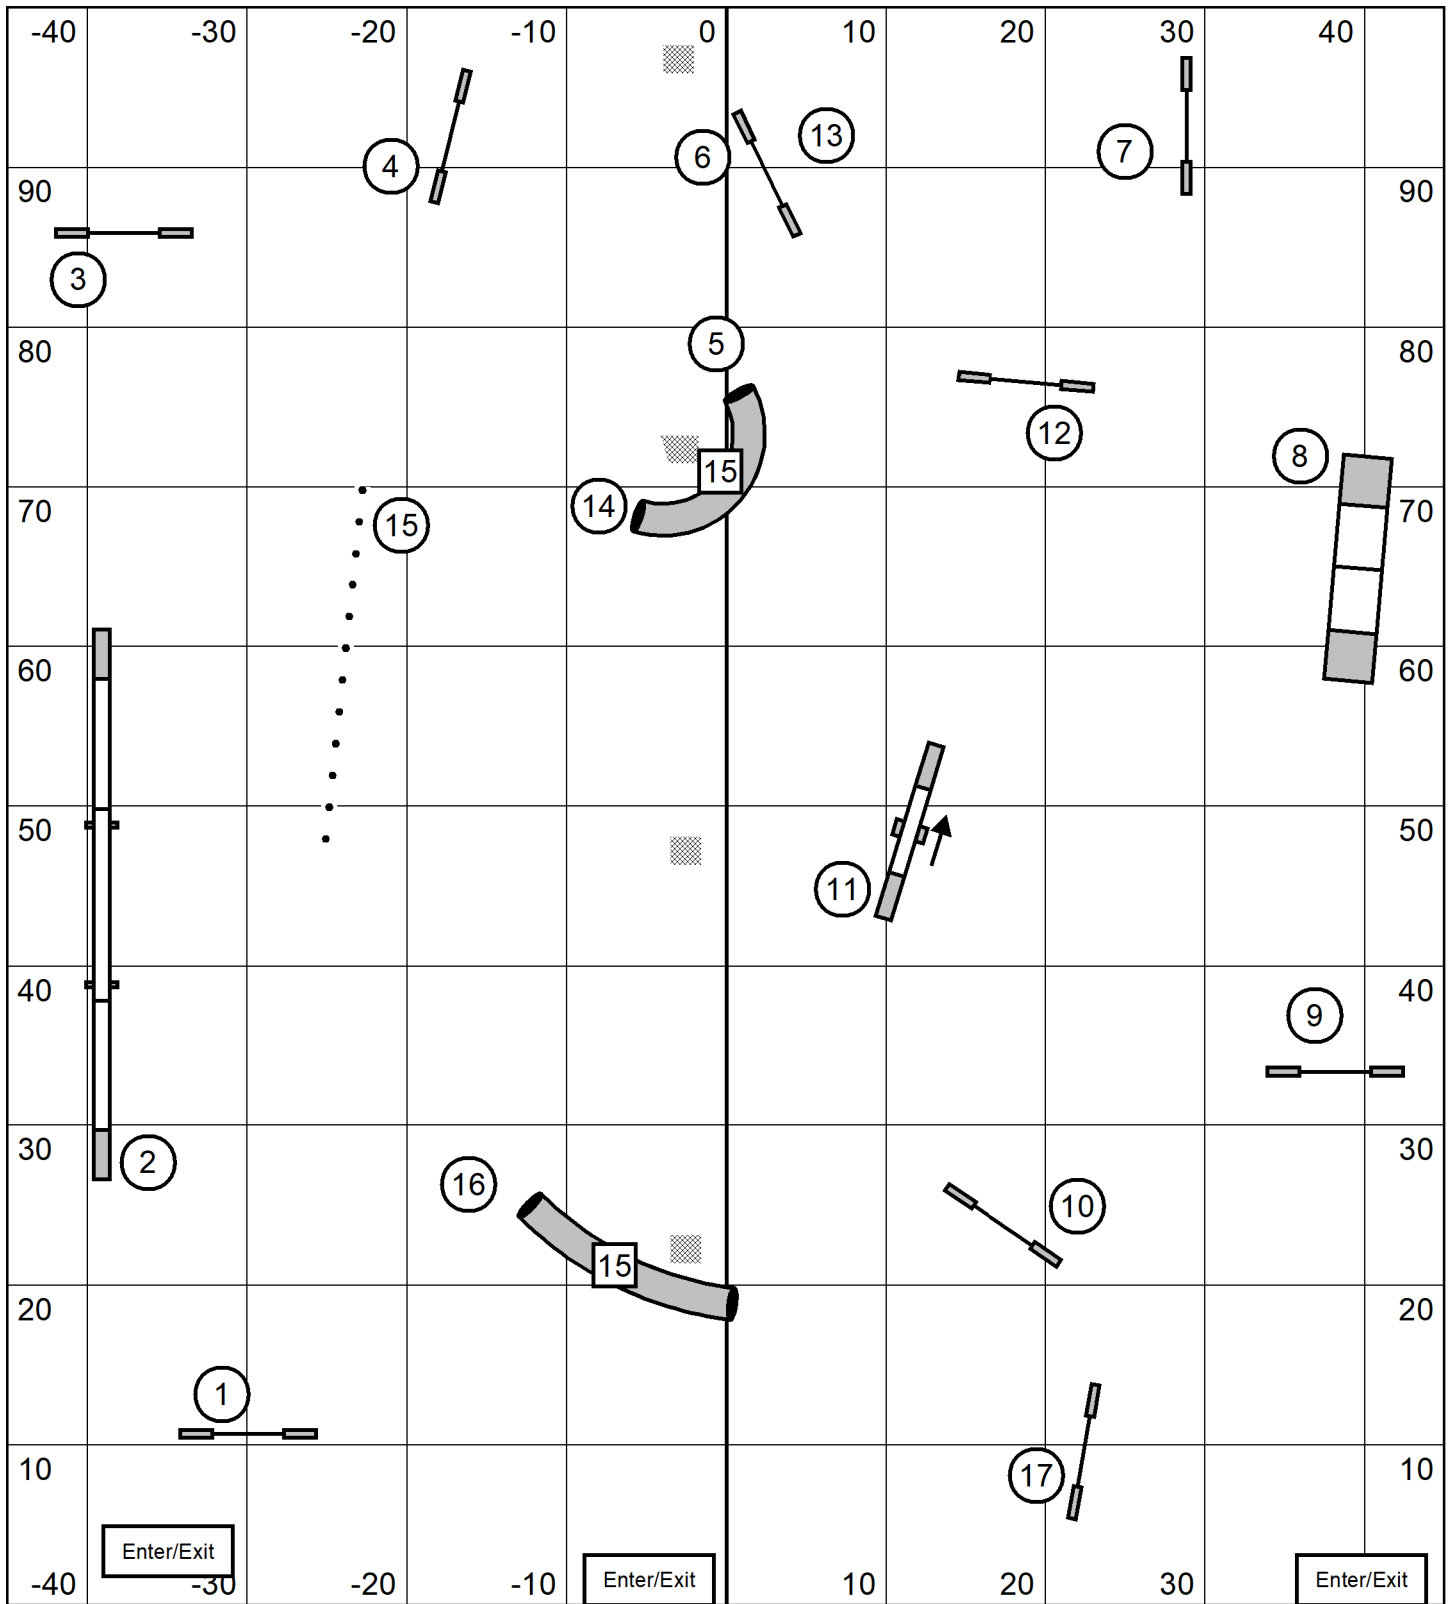

Course map is only an approximation

High Octane Agility UKI
 94C County Line Rd
 July 7, 2024
 Katelyn Laufenberg
 9 Speedstakes Sr Ch

Course map is only an approximation

High Octane UKI Agility
 94C County Line Rd
 July 7, 2024
 Katelyn Laufenberg
 11 Sr Ch Jumping

Course map is only an approximation

High Octane Agility UKI
 94C County Line Rd
 July 7, 2024
 Katelyn Laufenberg
 14 Agility Sr Ch