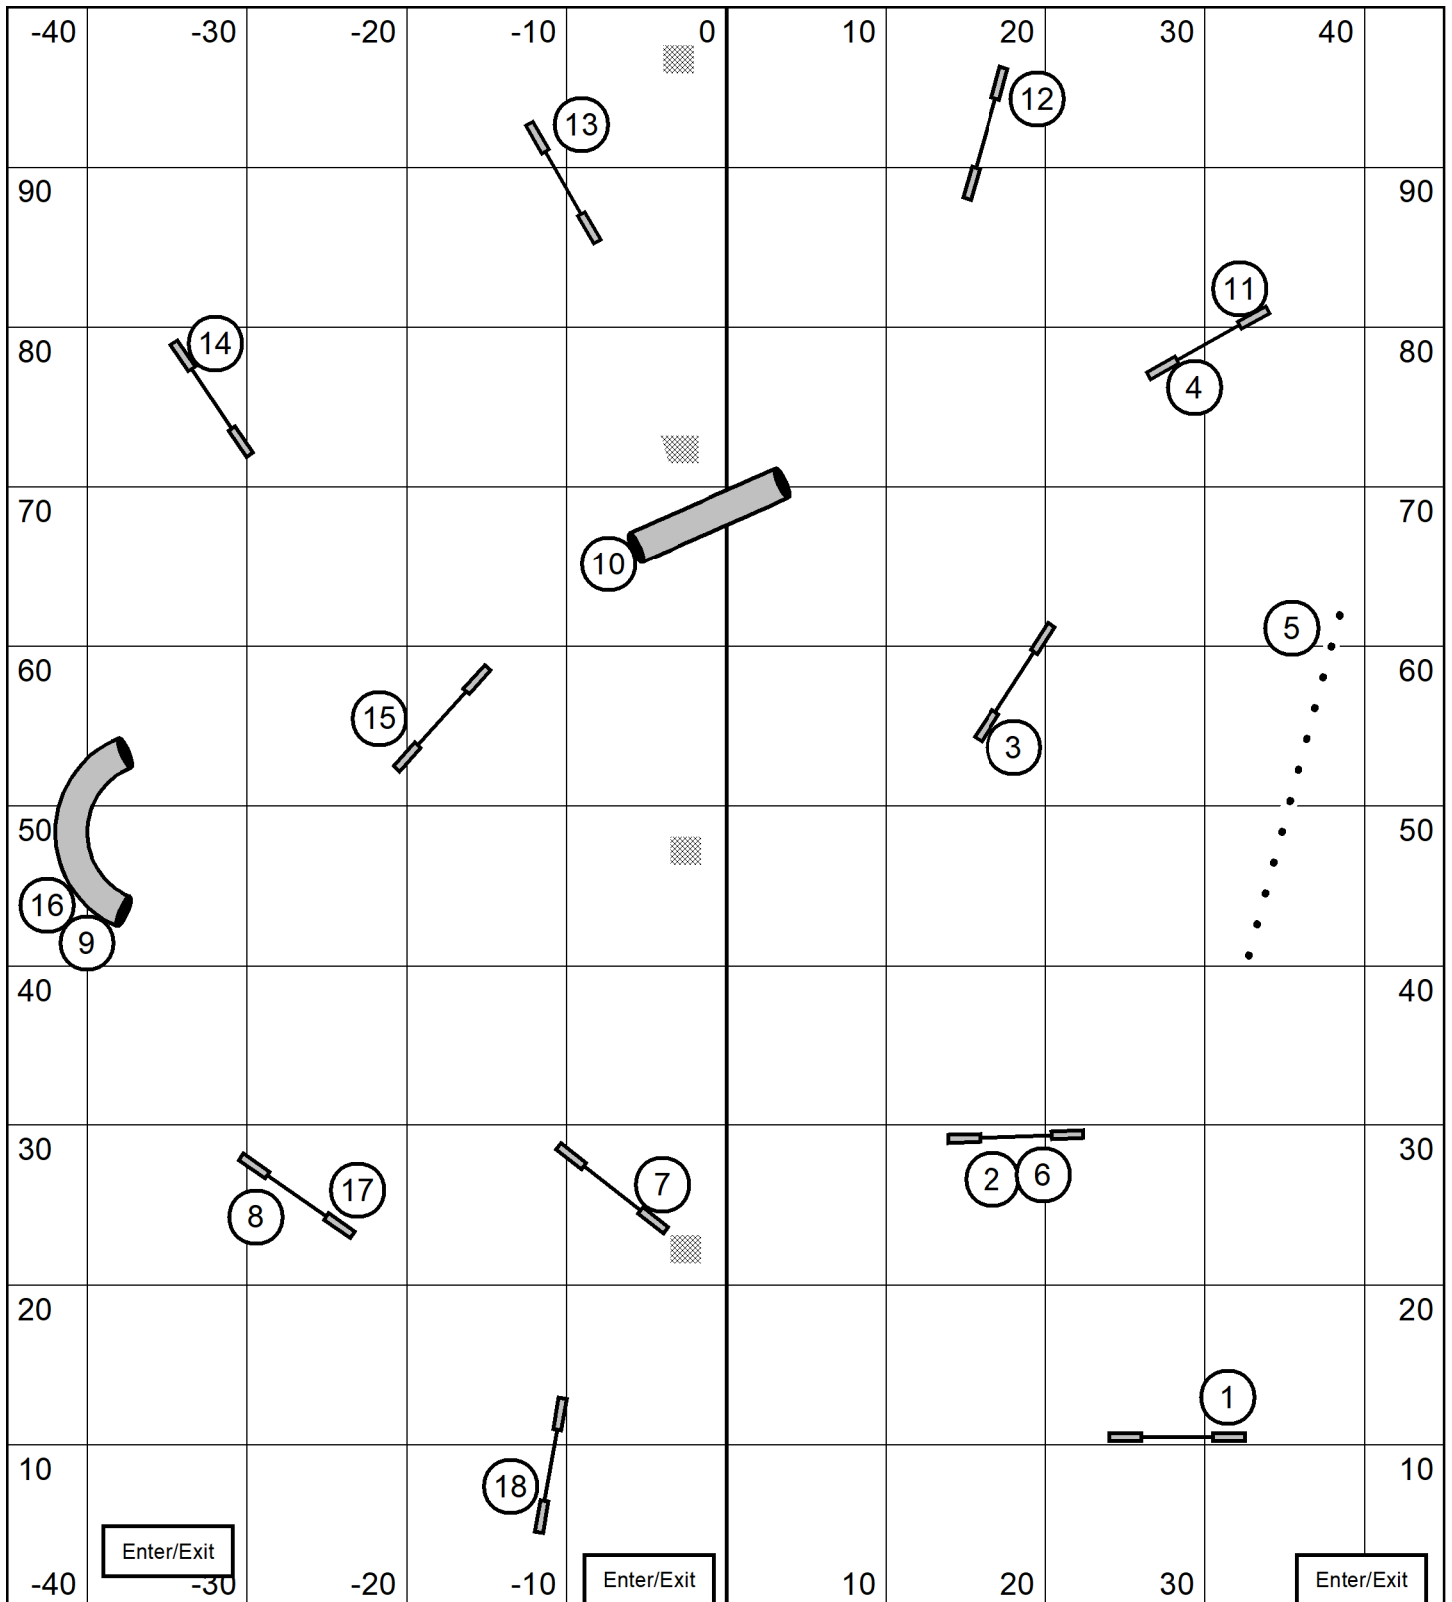

Course map is only an approximation

High Octane Agility UKI
 94C County Line Rd
 July 7, 2024
 Katelyn Laufenberg
 9 Speedstakes Sr Ch

Course map is only an approximation

High Octane UKI Agility
 94C County Line Rd
 July 7, 2024
 Katelyn Laufenberg
 11 Sr Ch Jumping

Course map is only an approximation

High Octane Agility UKI
 94C County Line Rd
 July 7, 2024
 Katelyn Laufenberg
 14 Agility Sr Ch