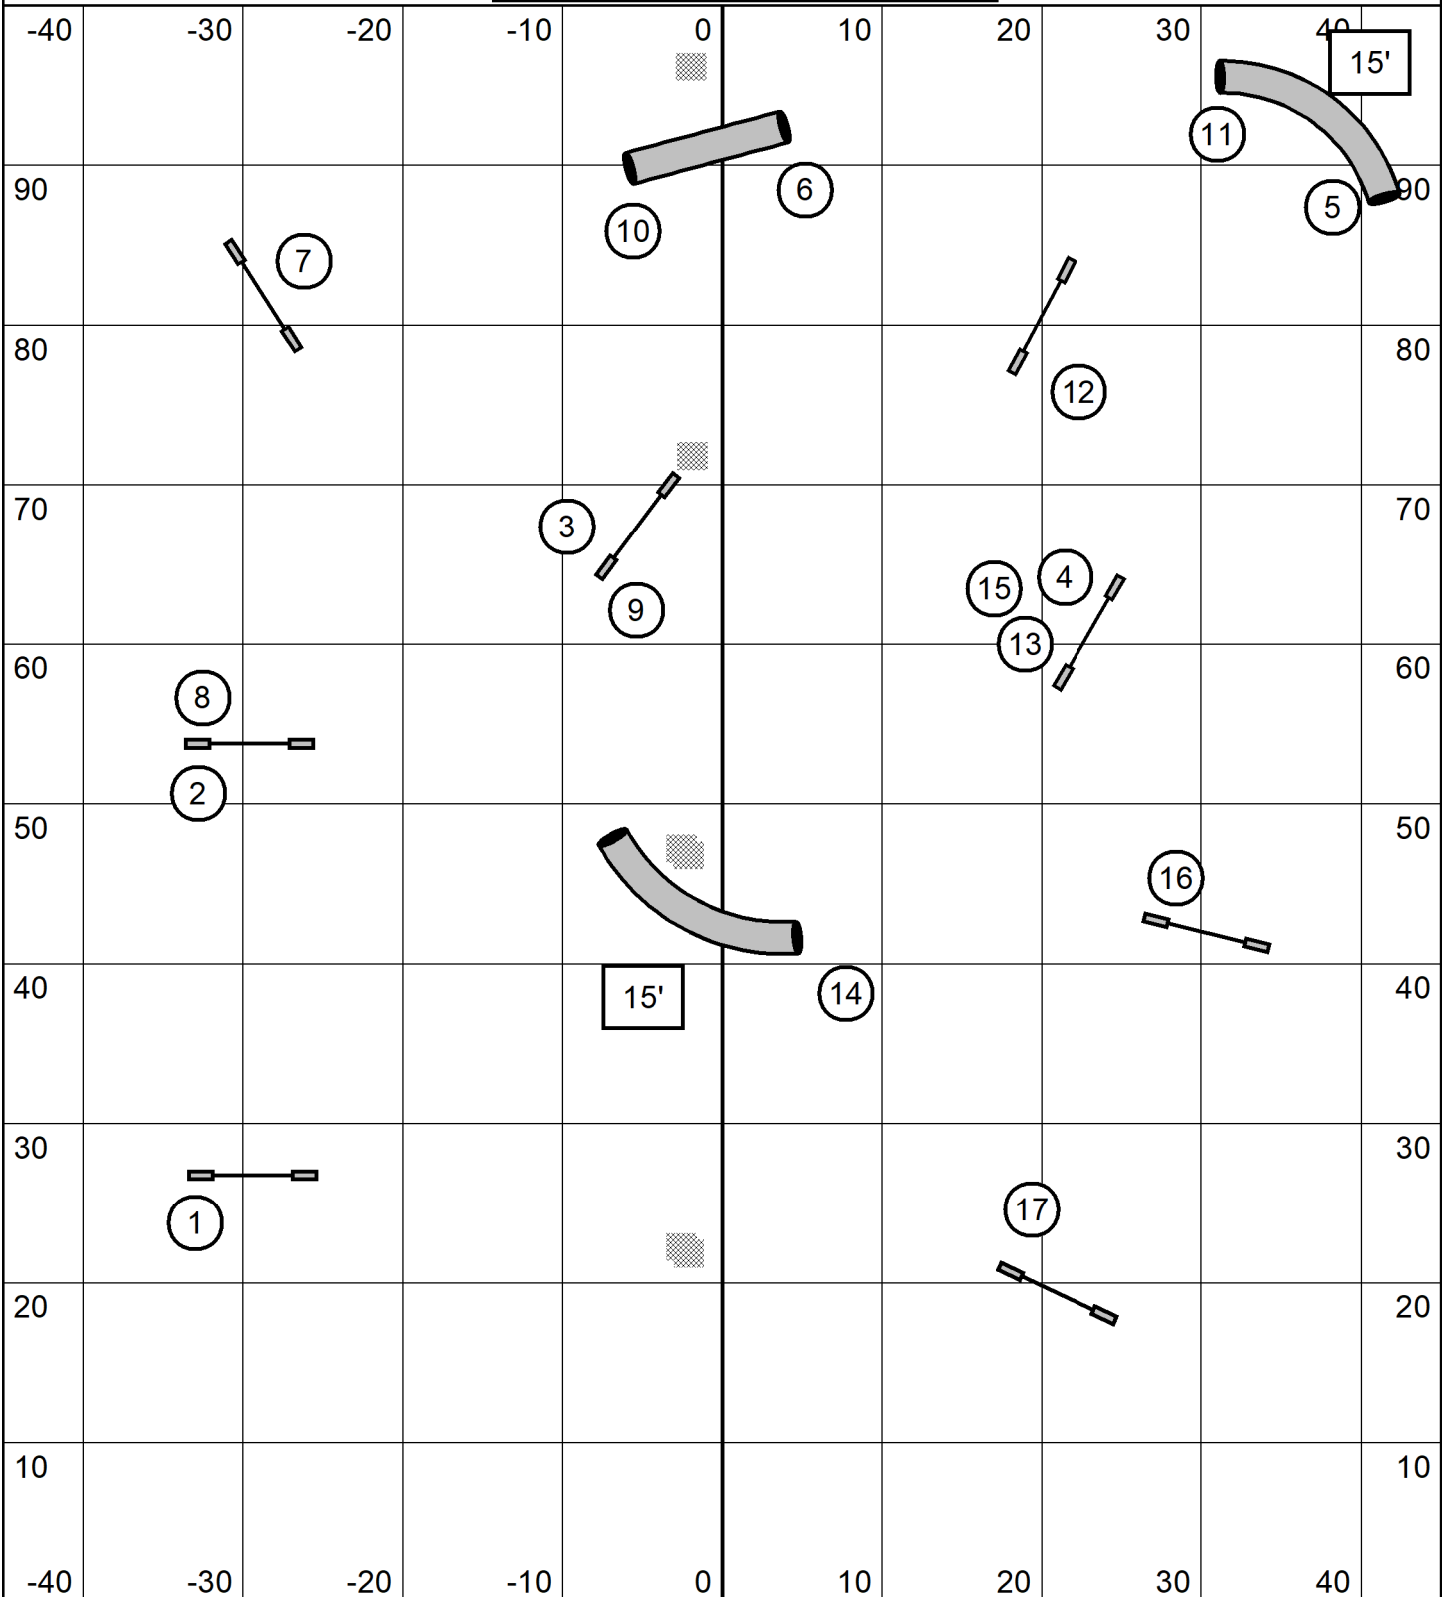

****Map is only an approximation****
Indoors on Turf
Electronic Timing

High Octane Agility
 Senior/Champ Speedstakes
 Mary Ellen Barry
 November 30, 2024

****Map is only an approximation****

**Indoors on Turf
Electronic Timing**

High Octane Agility
Senior/Champ Jumping
Mary Ellen Barry
November 30, 2024

****Map is only an approximation****
Indoors on Turf
Electronic Timing

High Octane Agility
Senior/Champ Agility
Mary Ellen Barry
November 30, 2024