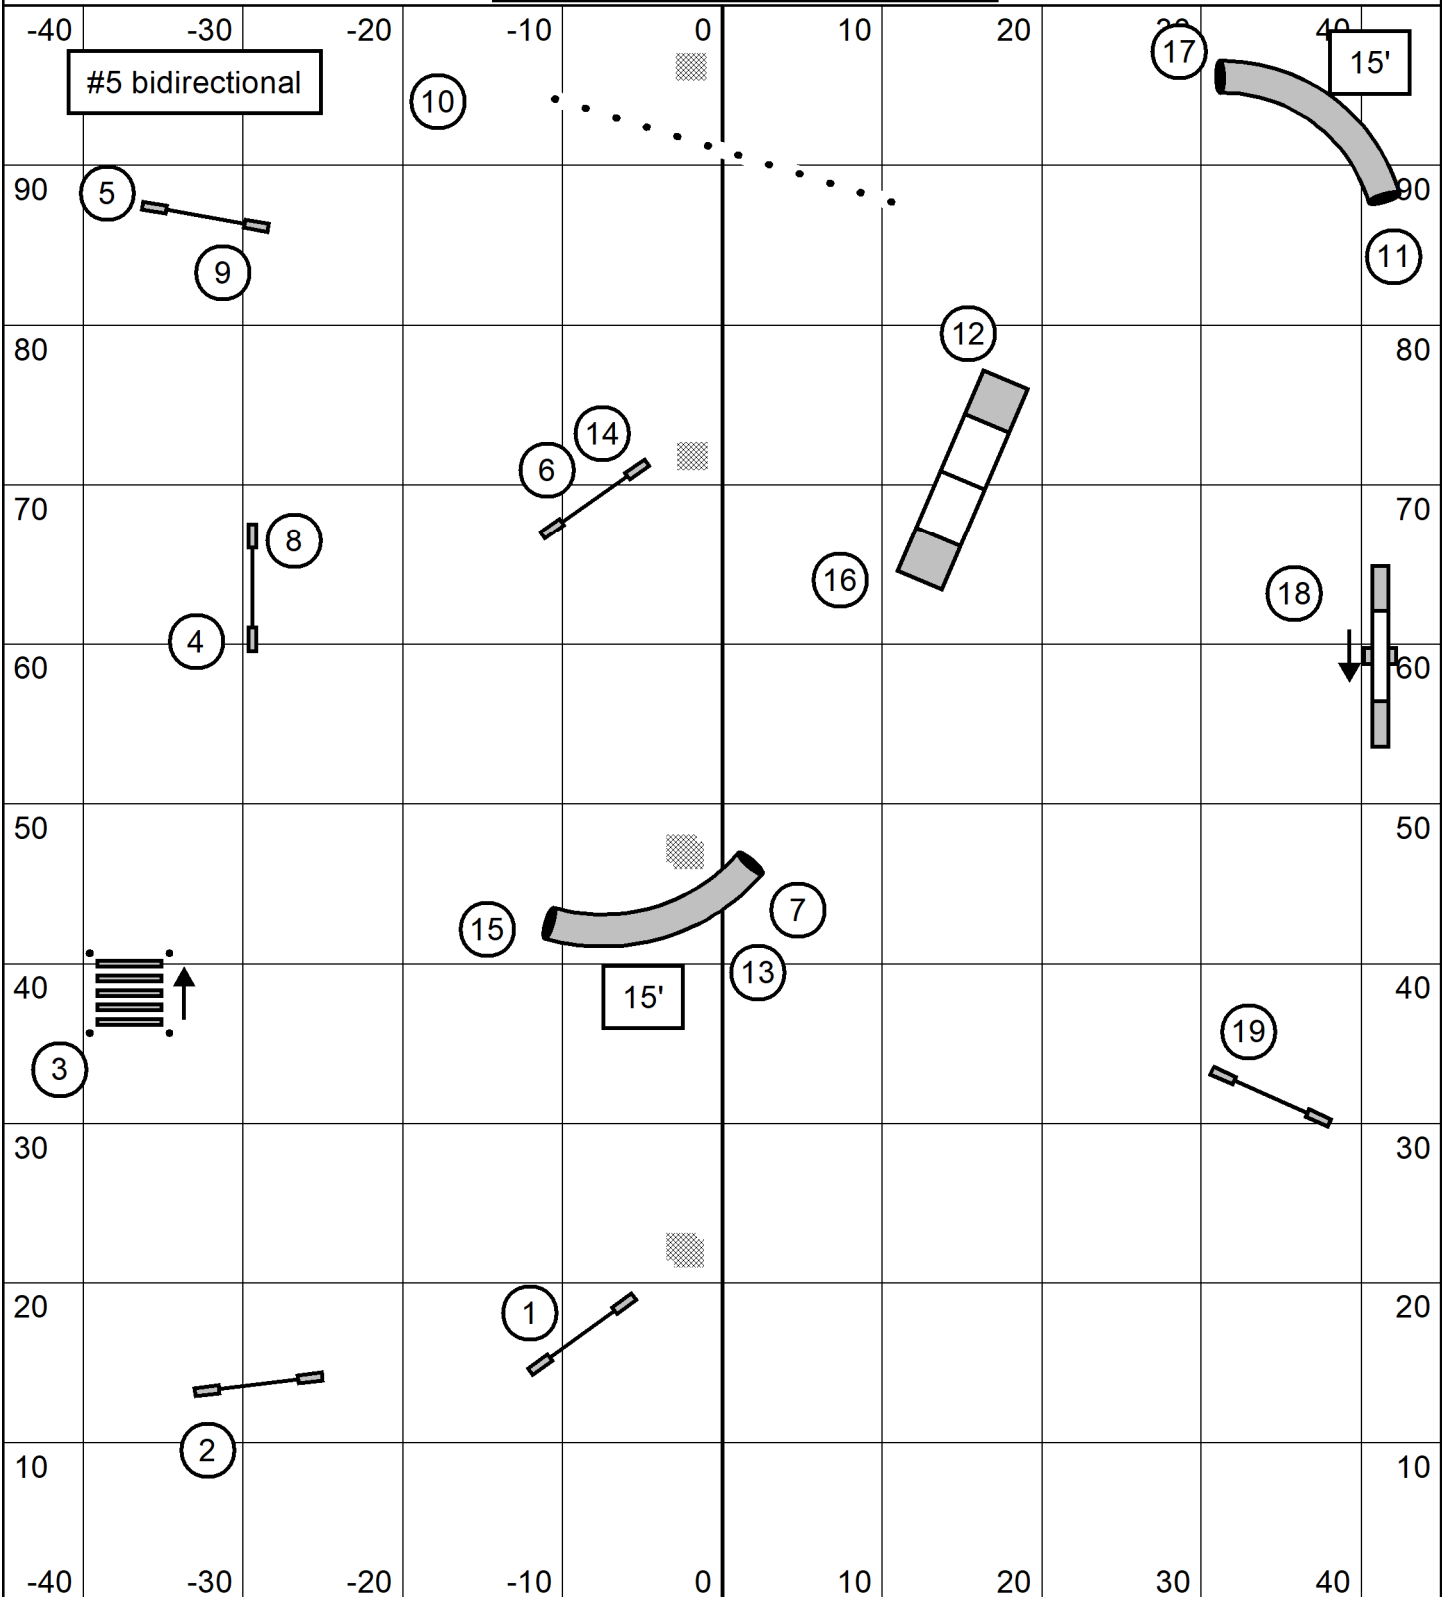

****Map is only an approximation****
Indoors on Turf
Electronic Timing

High Octane Agility
 Senior/Champ Speedstakes
 Mary Ellen Barry
 November 30, 2024

****Map is only an approximation****

**Indoors on Turf
Electronic Timing**

High Octane Agility
Senior/Champ Jumping
Mary Ellen Barry
November 30, 2024

****Map is only an approximation****
Indoors on Turf
Electronic Timing

High Octane Agility
Senior/Champ Agility
Mary Ellen Barry
November 30, 2024