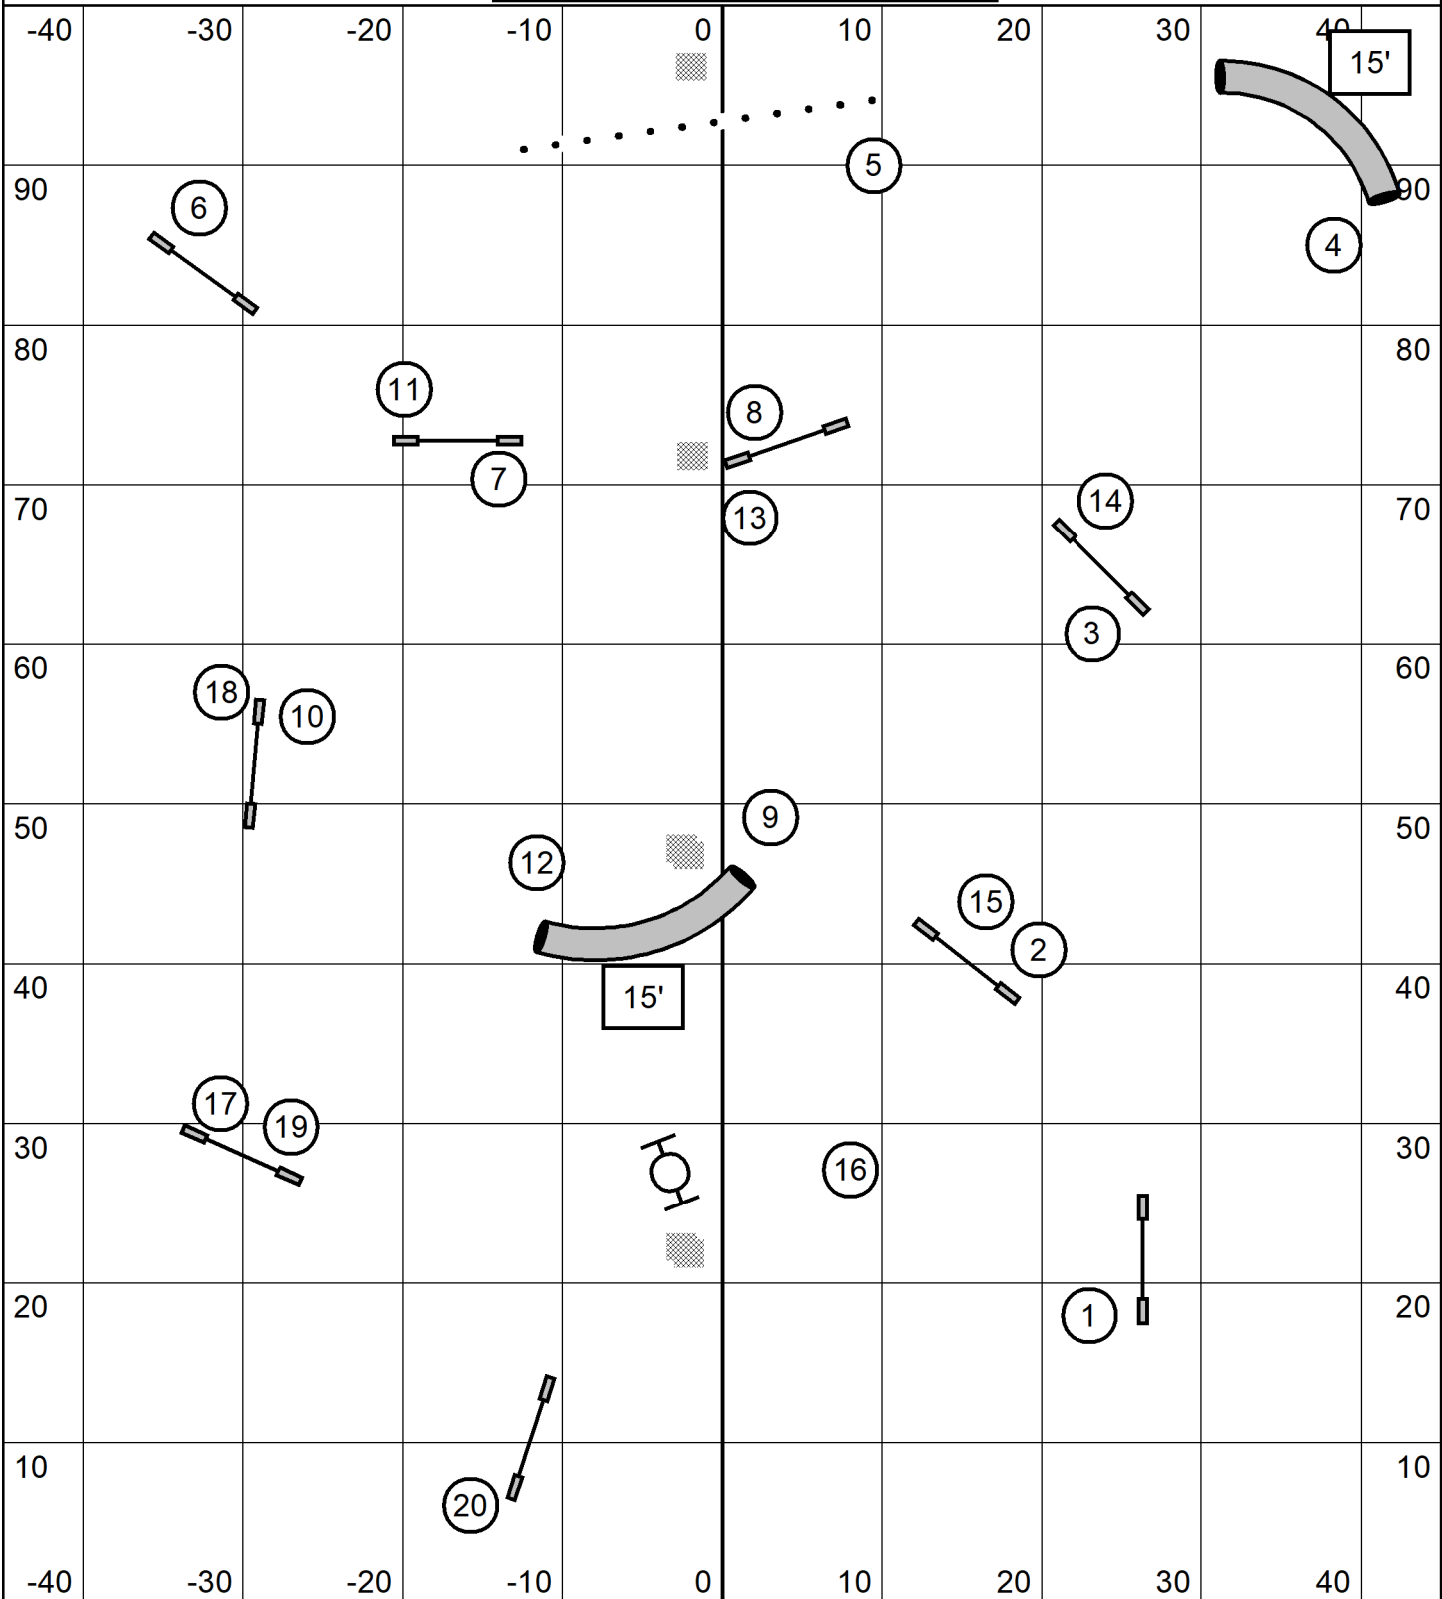

****Map is only an approximation****
Indoors on Turf
Electronic Timing

High Octane Agility
 Senior/Champ Speedstakes
 Mary Ellen Barry
 November 30, 2024

****Map is only an approximation****

**Indoors on Turf
Electronic Timing**

High Octane Agility
Senior/Champ Jumping
Mary Ellen Barry
November 30, 2024

****Map is only an approximation****
Indoors on Turf
Electronic Timing

High Octane Agility
Senior/Champ Agility
Mary Ellen Barry
November 30, 2024