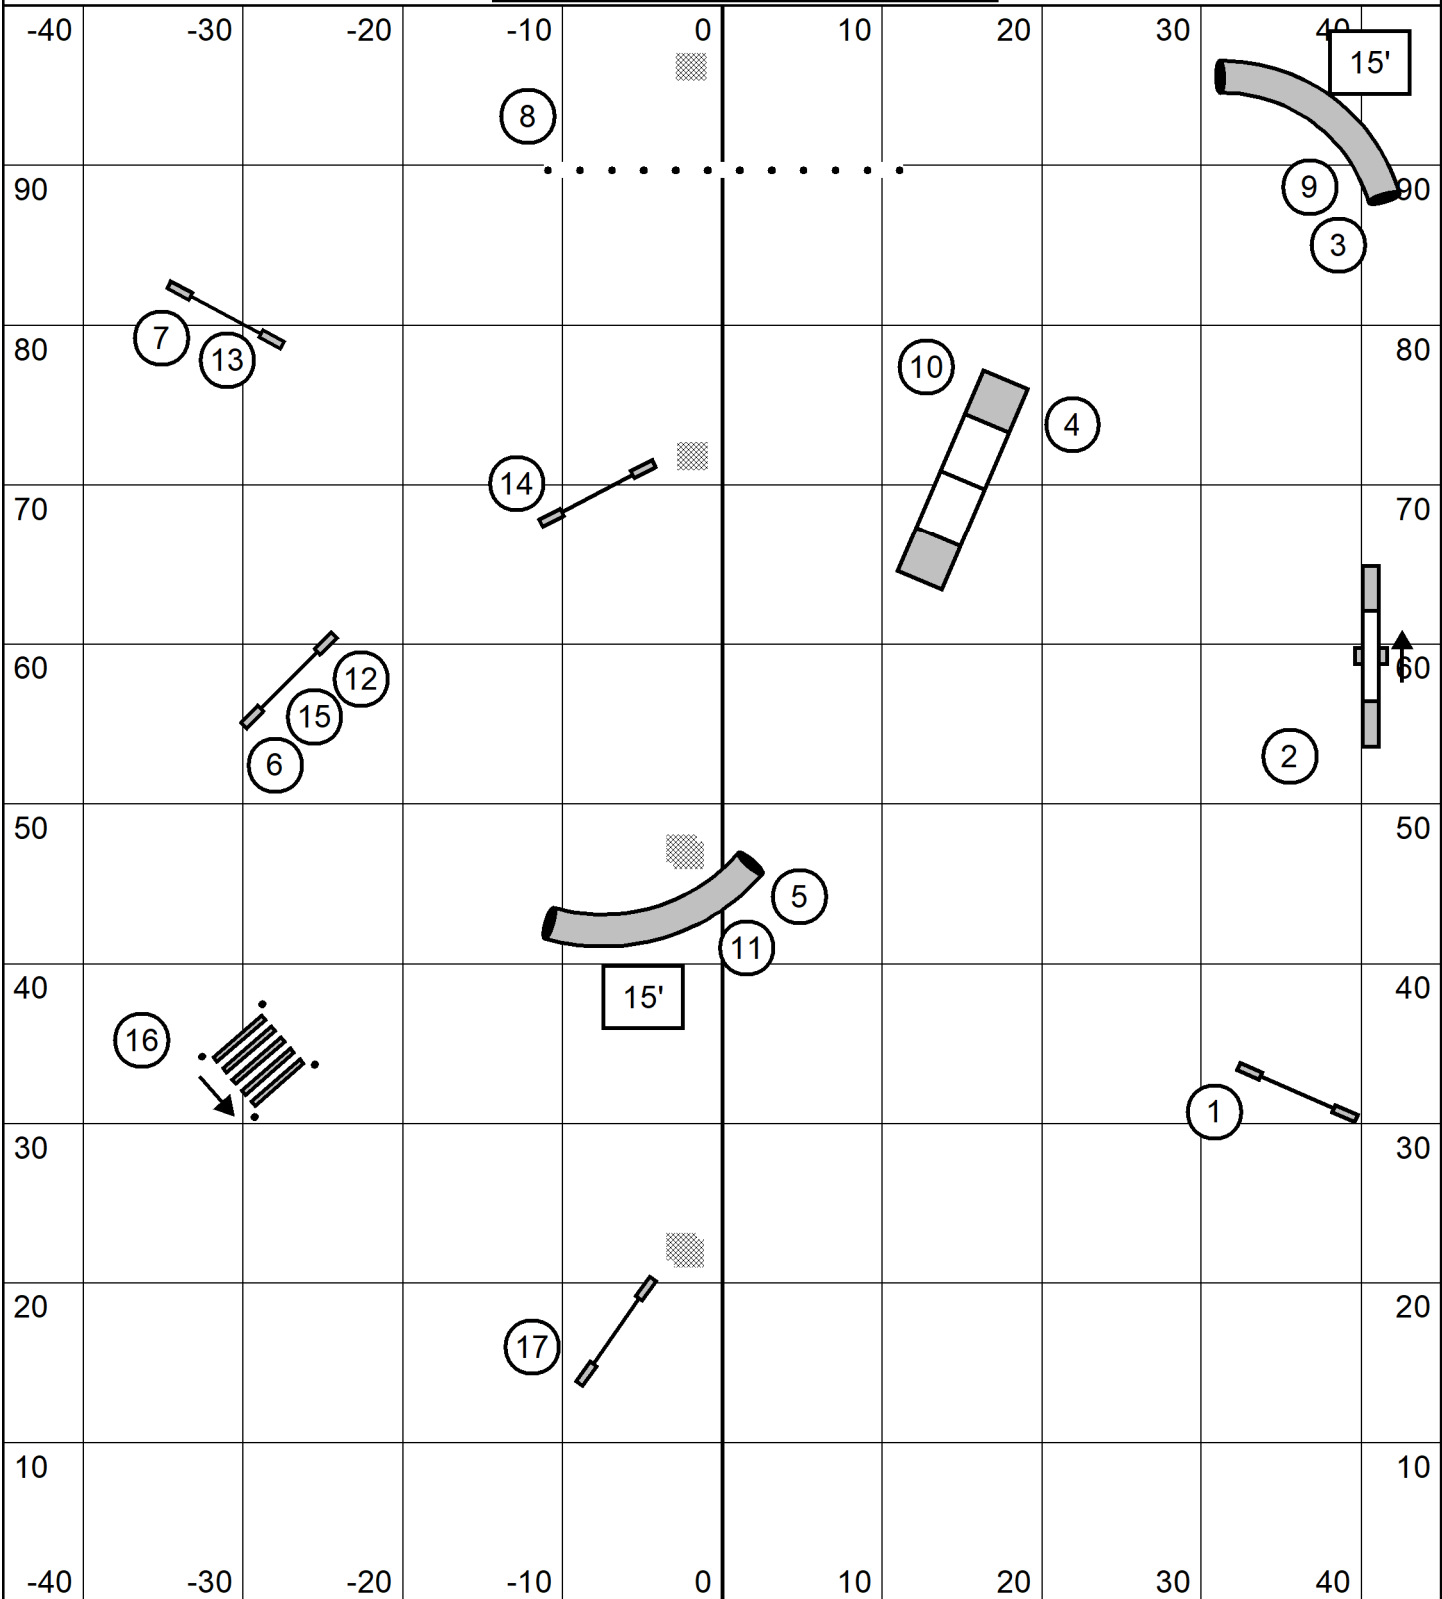

****Map is only an approximation****
Indoors on Turf
Electronic Timing

High Octane Agility
Beginner/Novice Speedstakes
Mary Ellen Barry
November 30, 2024

****Map is only an approximation****
Indoors on Turf
Electronic Timing

High Octane Agility
Beginner/Novice Jumping
Mary Ellen Barry
November 30, 2024

****Map is only an approximation****

**Indoors on Turf
Electronic Timing**

High Octane Agility
Beginner/Novice Agility
Mary Ellen Barry
November 30, 2024