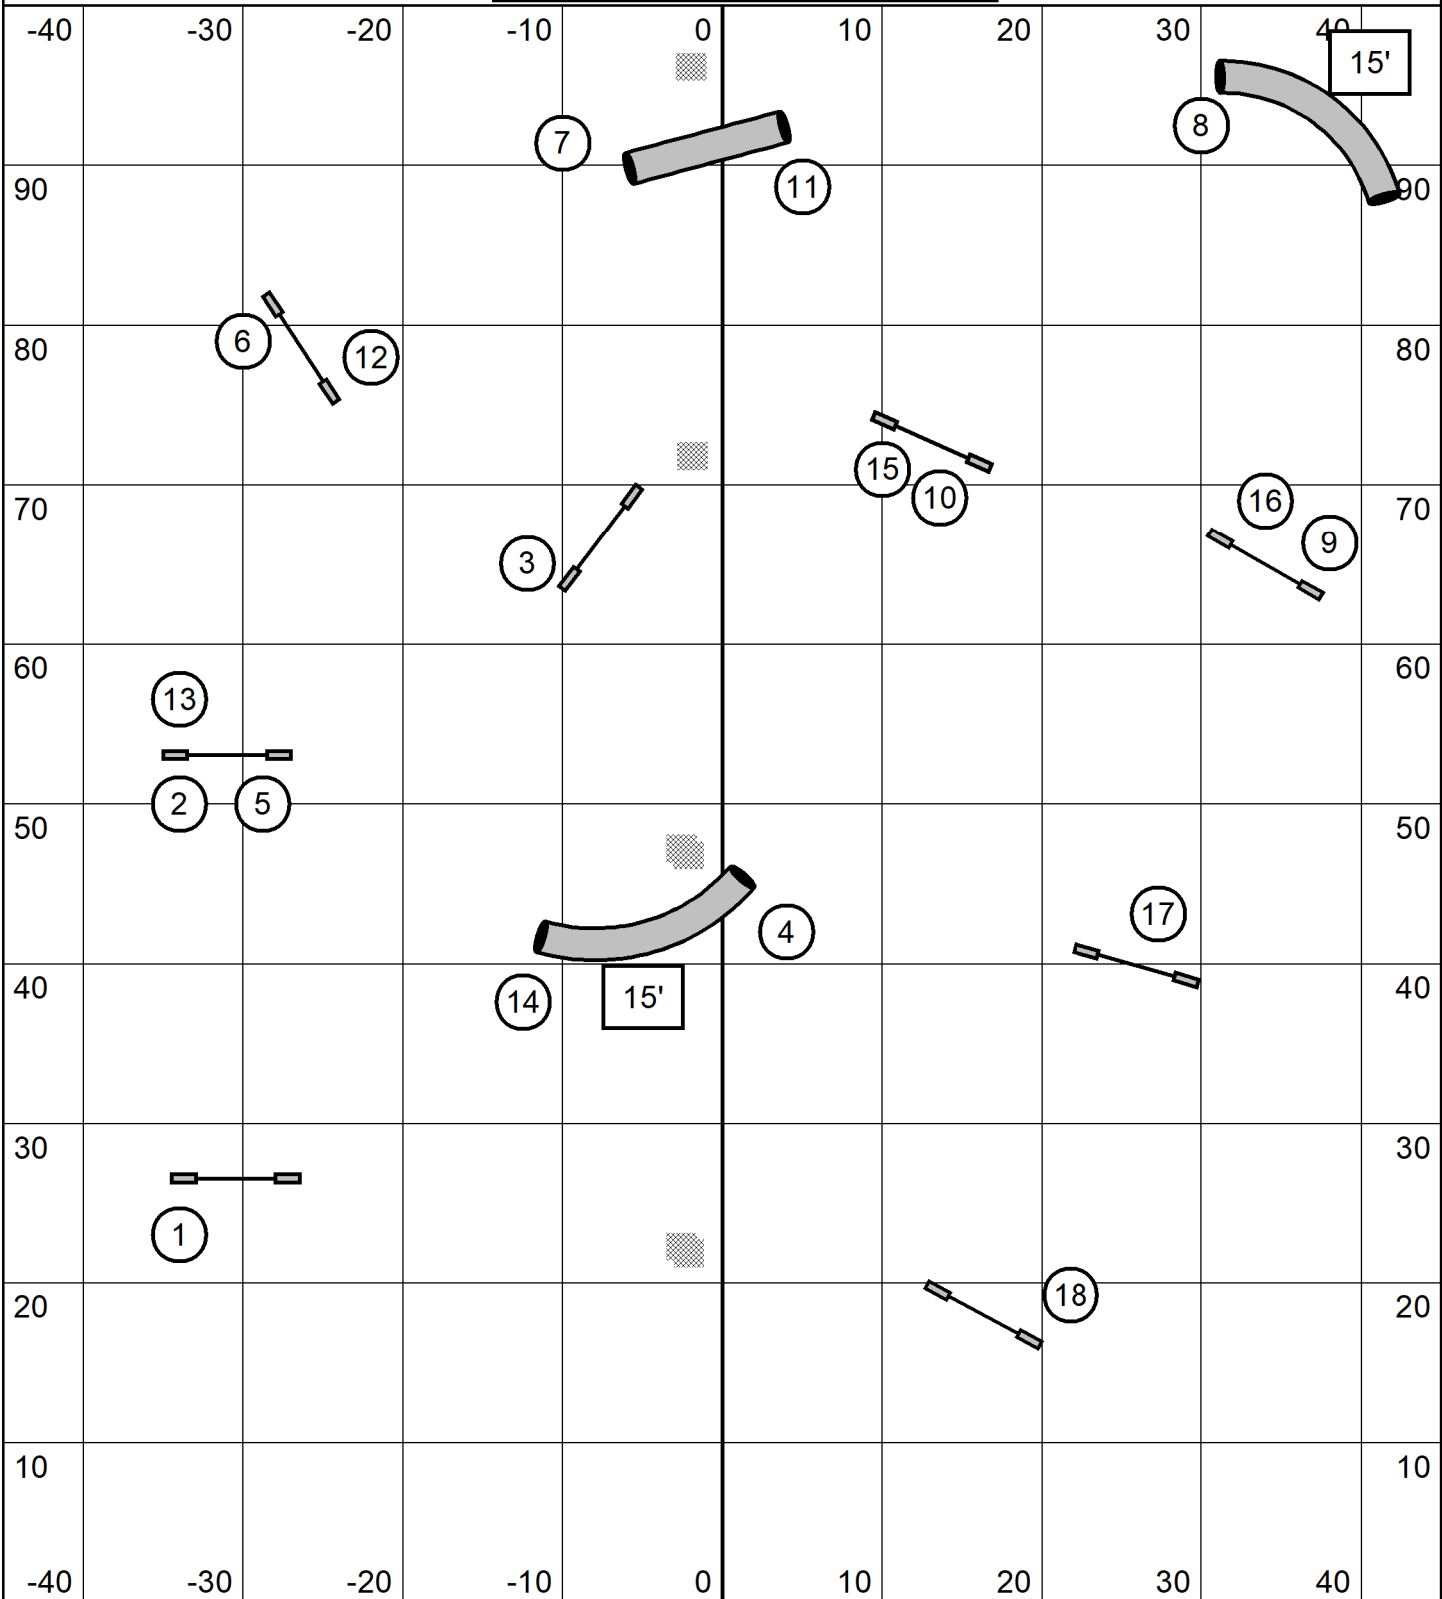

****Map is only an approximation****
Indoors on Turf
Electronic Timing

High Octane Agility
Beginner/Novice Speedstakes
Mary Ellen Barry
November 30, 2024

****Map is only an approximation****
Indoors on Turf
Electronic Timing

High Octane Agility
Beginner/Novice Jumping
Mary Ellen Barry
November 30, 2024

****Map is only an approximation****

**Indoors on Turf
Electronic Timing**

High Octane Agility
Beginner/Novice Agility
Mary Ellen Barry
November 30, 2024