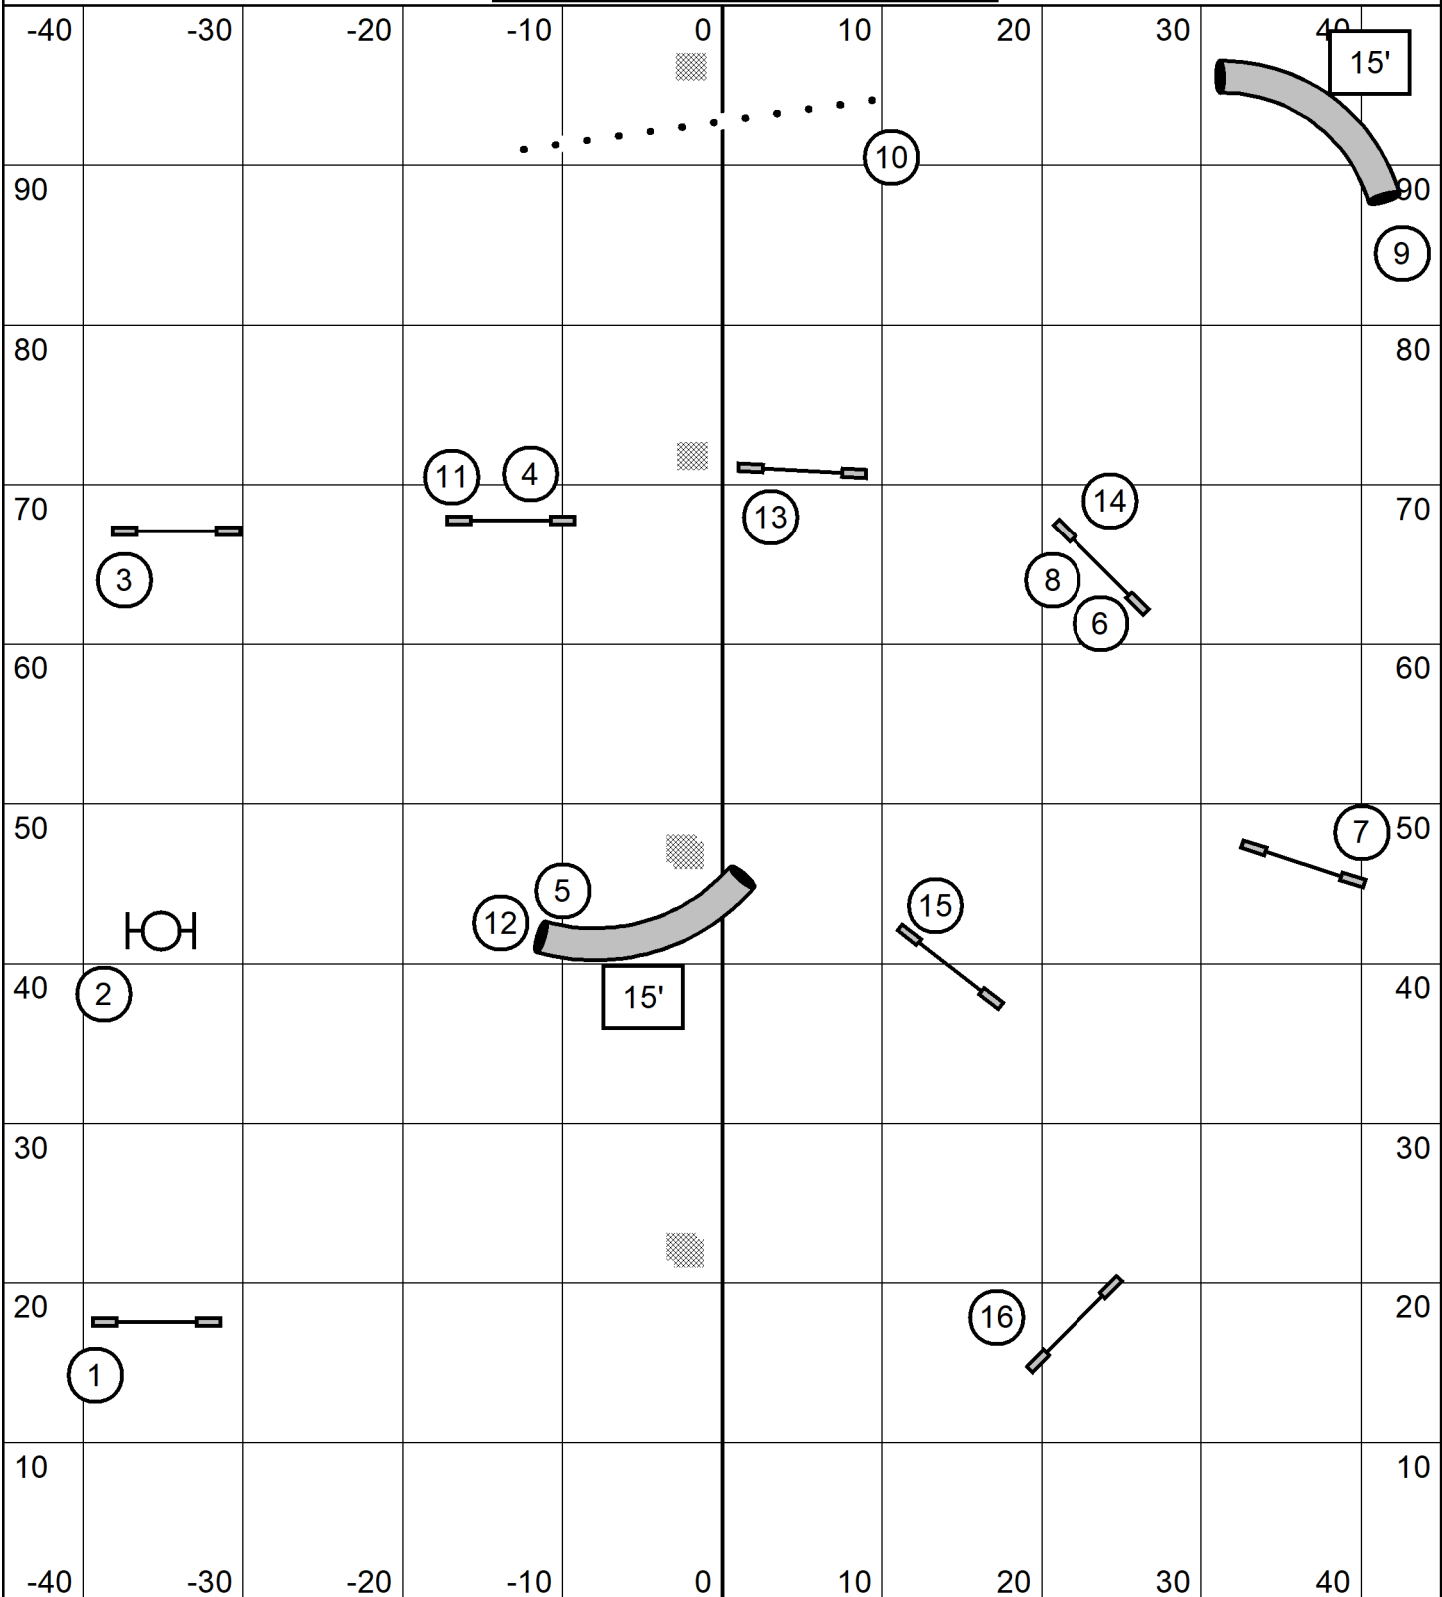

****Map is only an approximation****
Indoors on Turf
Electronic Timing

High Octane Agility
Beginner/Novice Speedstakes
Mary Ellen Barry
November 30, 2024

****Map is only an approximation****
Indoors on Turf
Electronic Timing

High Octane Agility
Beginner/Novice Jumping
Mary Ellen Barry
November 30, 2024

****Map is only an approximation****

**Indoors on Turf
Electronic Timing**

High Octane Agility
Beginner/Novice Agility
Mary Ellen Barry
November 30, 2024