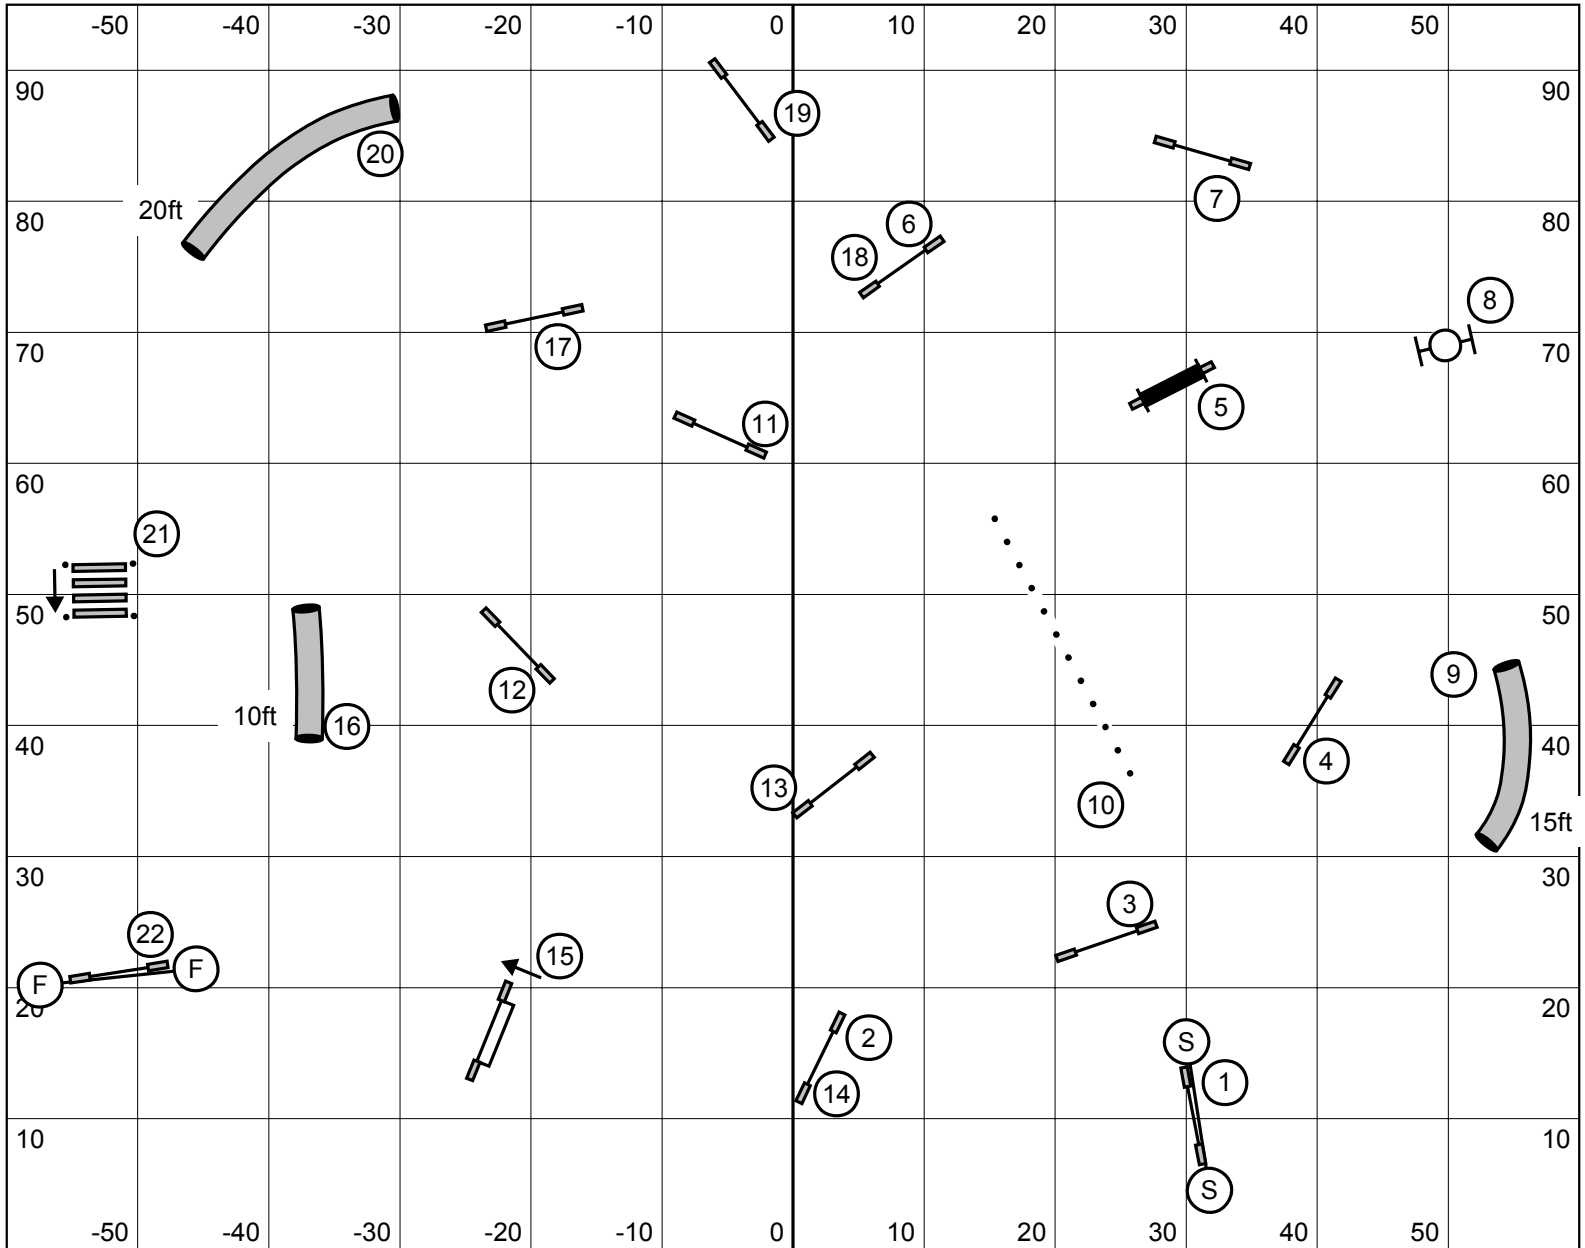

Jersey Devil UKI Classic
Premier Sports Center NJ
Ashley Anderson
May 31 - June 2, 2024

Master Series Jumping

Entry / Exit

maps are only an approximation

Entry / Exit

Jersey Devil Classic UKI
 Fri May 31, 2024

Open Speedstakes Round 1

Rosanne Wesemann
 course map is an approximation

Jersery Devil Classic UKI
 Fri May 31st, 2024

Masters Series Agility

Rosanne Wesemann
 course map is an approximation

Jersey Devil UKI Classic
 Premier Sports Center NJ
 Ashley Anderson
 May 31 - June 2, 2024

Speedstakes Round 2

Entry / Exit

maps are only an approximation

Entry / Exit