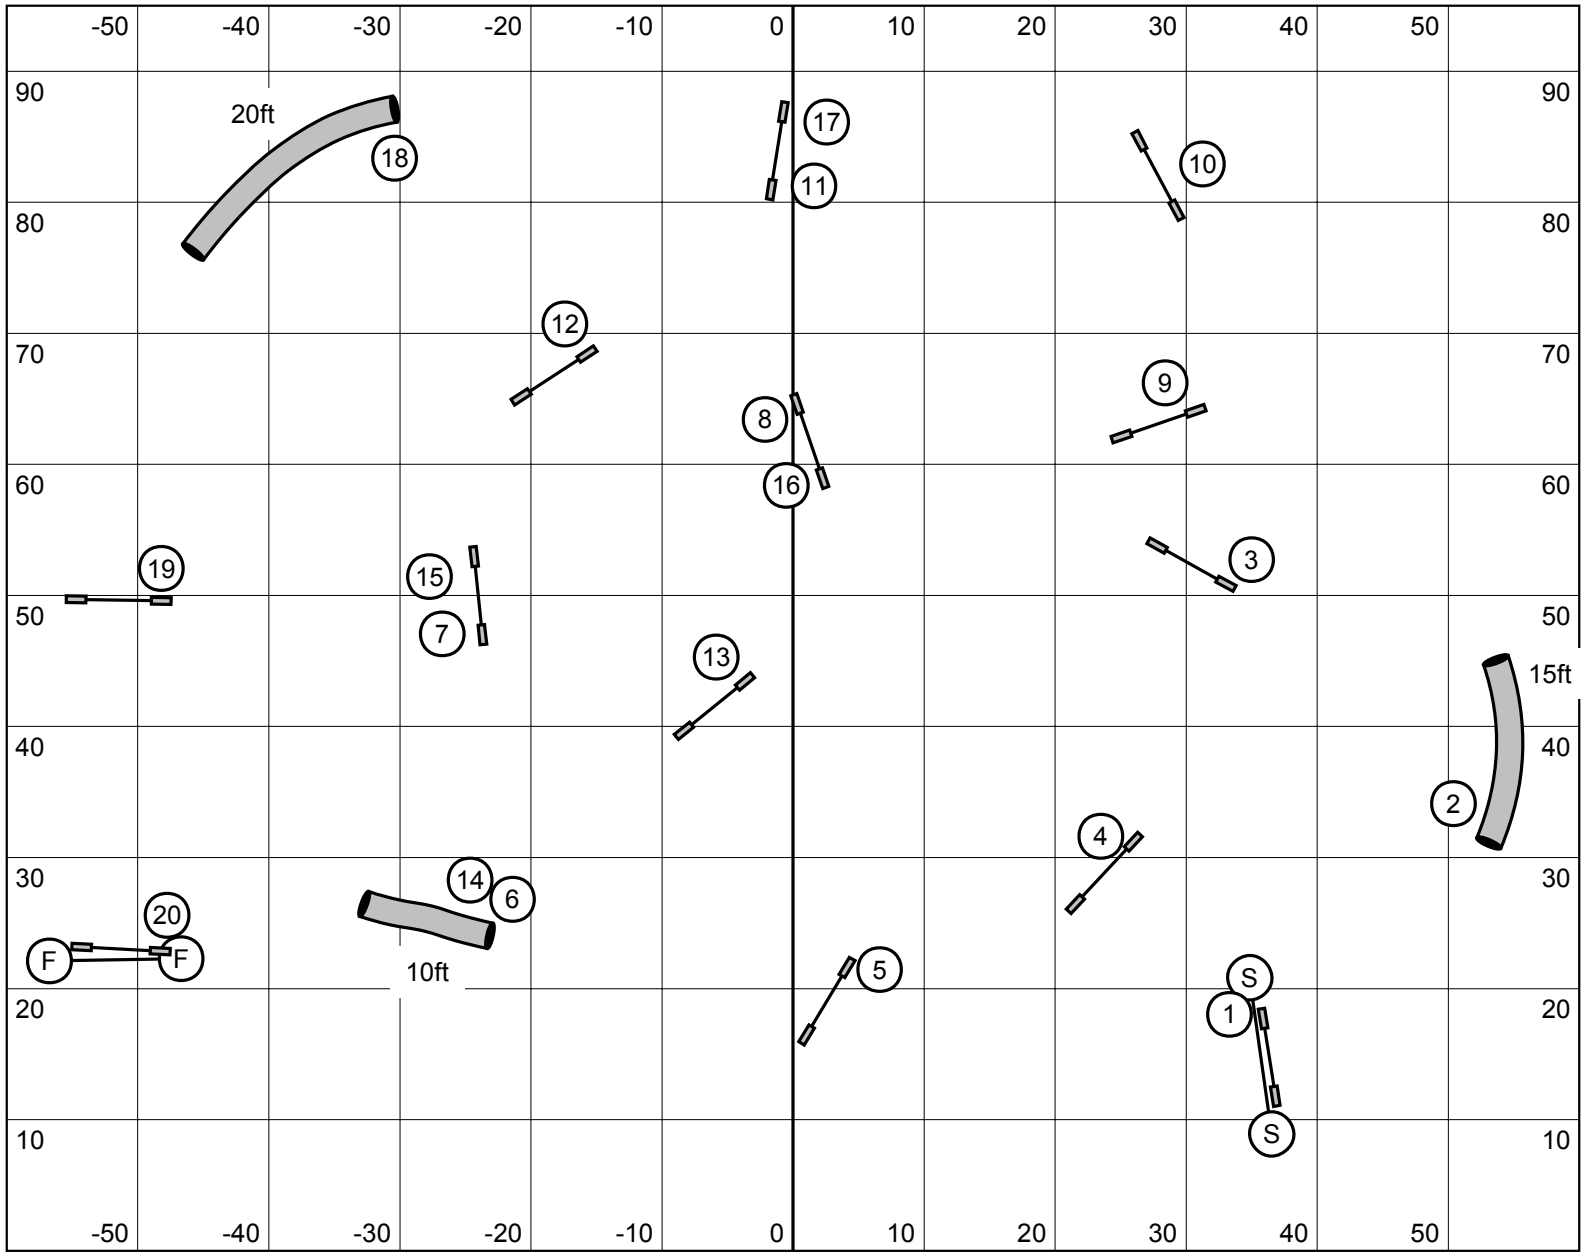

Jersey Devil UKI Classic
Premier Sports Center NJ
Ashley Anderson
May 31 - June 2, 2024

Master Series Jumping

Entry / Exit

maps are only an approximation

Entry / Exit

Jersey Devil Classic UKI
 Fri May 31, 2024

Open Speedstakes Round 1

Rosanne Wesemann
 course map is an approximation

Jersery Devil Classic UKI
 Fri May 31st, 2024

Masters Series Agility

Rosanne Wesemann
 course map is an approximation

Jersey Devil UKI Classic
 Premier Sports Center NJ
 Ashley Anderson
 May 31 - June 2, 2024

Speedstakes Round 2

Entry / Exit

maps are only an approximation

Entry / Exit