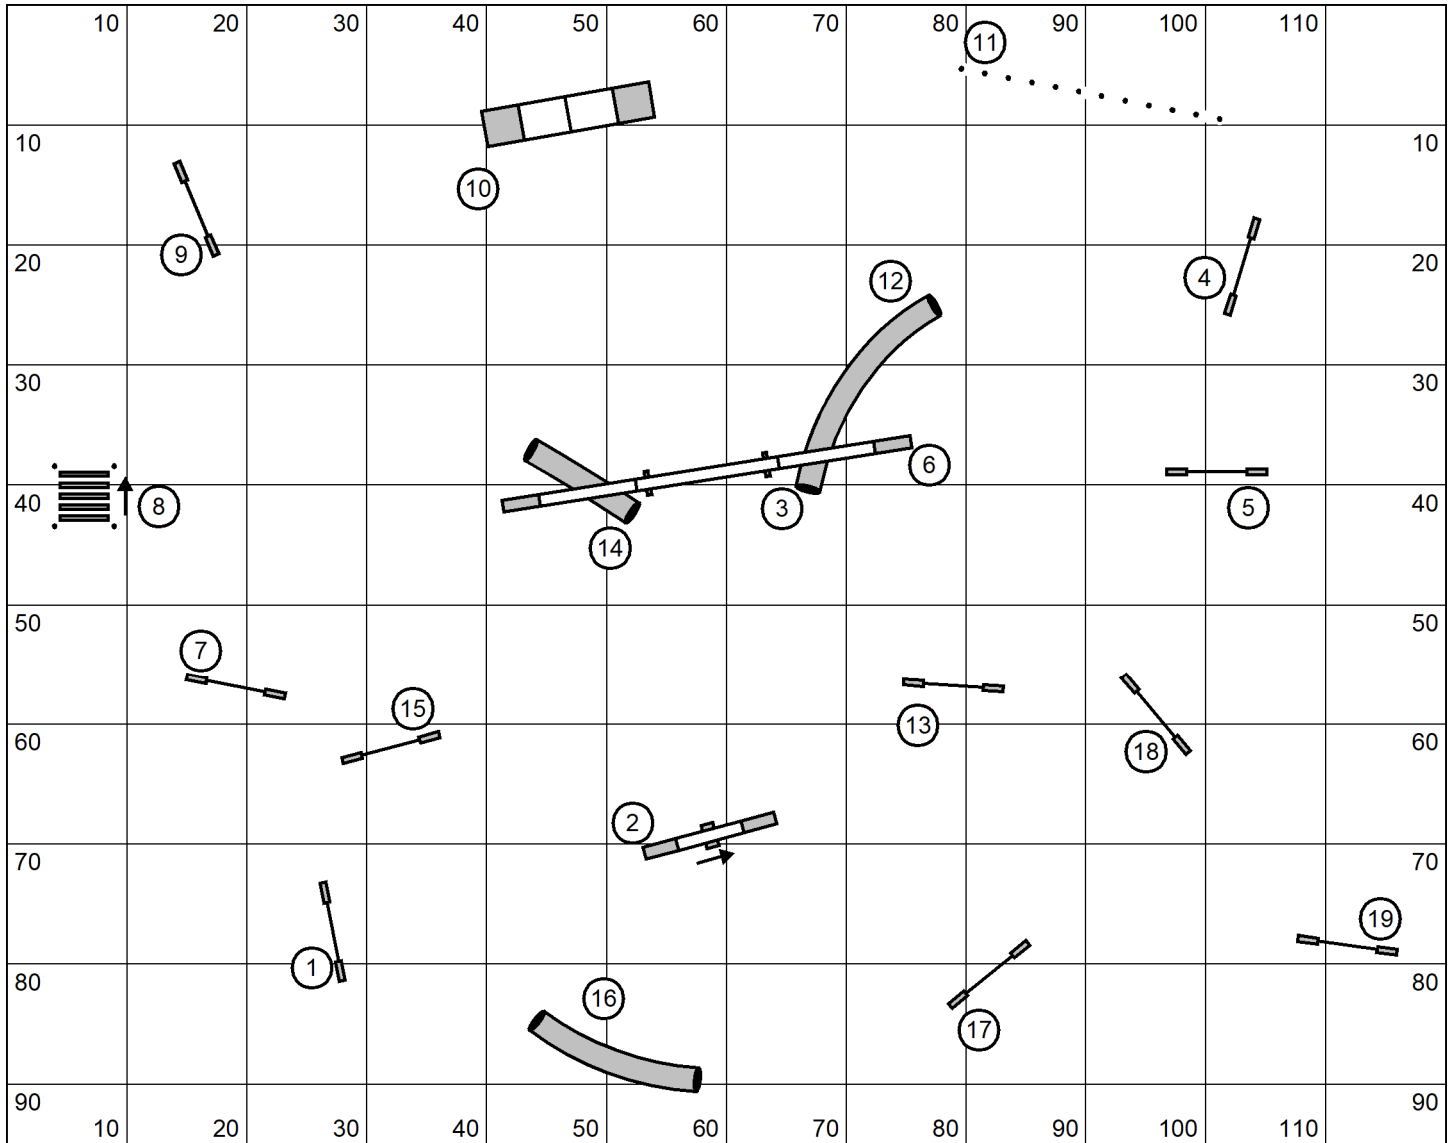

Jersey Devil UKI Classic
Premier Sports Center NJ
Ashley Anderson
May 31 - June 2, 2024

Master Series Jumping

Entry / Exit

maps are only an approximation

Entry / Exit

Jersey Devil Classic UKI
 Fri May 31, 2024

Open Speedstakes Round 1

Rosanne Wesemann
 course map is an approximation

Jersery Devil Classic UKI
 Fri May 31st, 2024

Masters Series Agility

Rosanne Wesemann
 course map is an approximation

Jersey Devil UKI Classic
 Premier Sports Center NJ
 Ashley Anderson
 May 31 - June 2, 2024

Speedstakes Round 2

Entry / Exit

maps are only an approximation

Entry / Exit