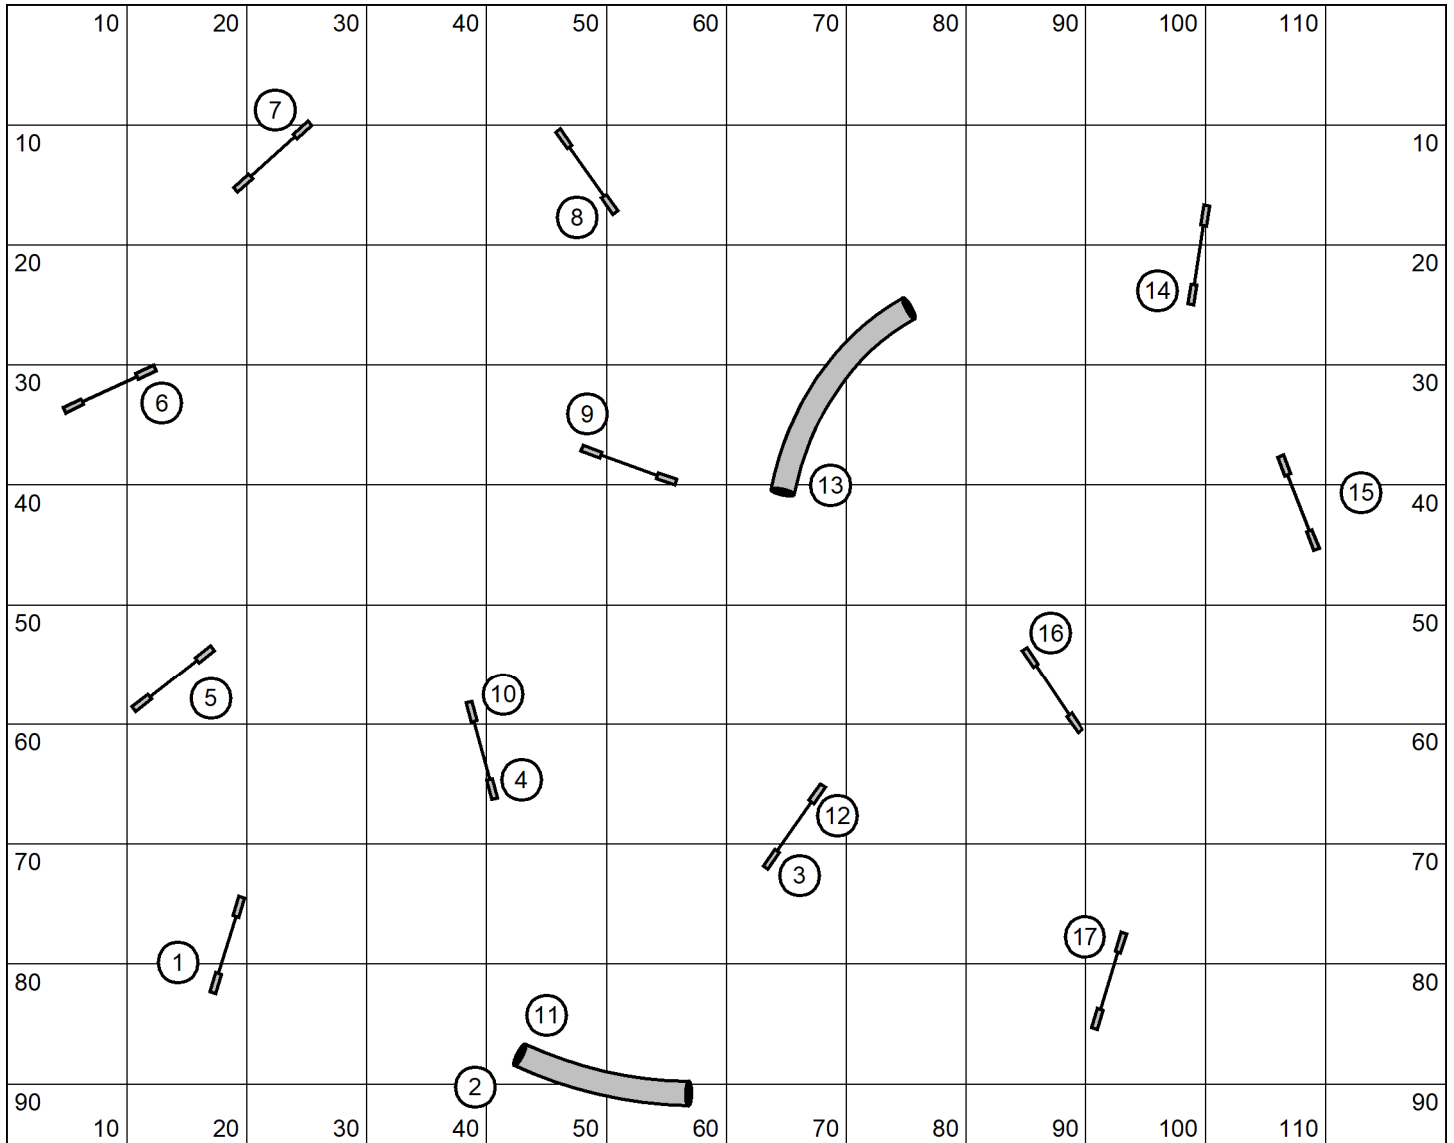

Jersey Devil UKI Classic
Premier Sports Center NJ
Ashley Anderson
May 31 - June 2, 2024

Master Series Jumping

Entry / Exit

maps are only an approximation

Entry / Exit

Jersey Devil Classic UKI
 Fri May 31, 2024

Open Speedstakes Round 1

Rosanne Wesemann
 course map is an approximation

Jersery Devil Classic UKI
 Fri May 31st, 2024

Masters Series Agility

Rosanne Wesemann
 course map is an approximation

Jersey Devil UKI Classic
 Premier Sports Center NJ
 Ashley Anderson
 May 31 - June 2, 2024

Speedstakes Round 2

Entry / Exit

maps are only an approximation

Entry / Exit