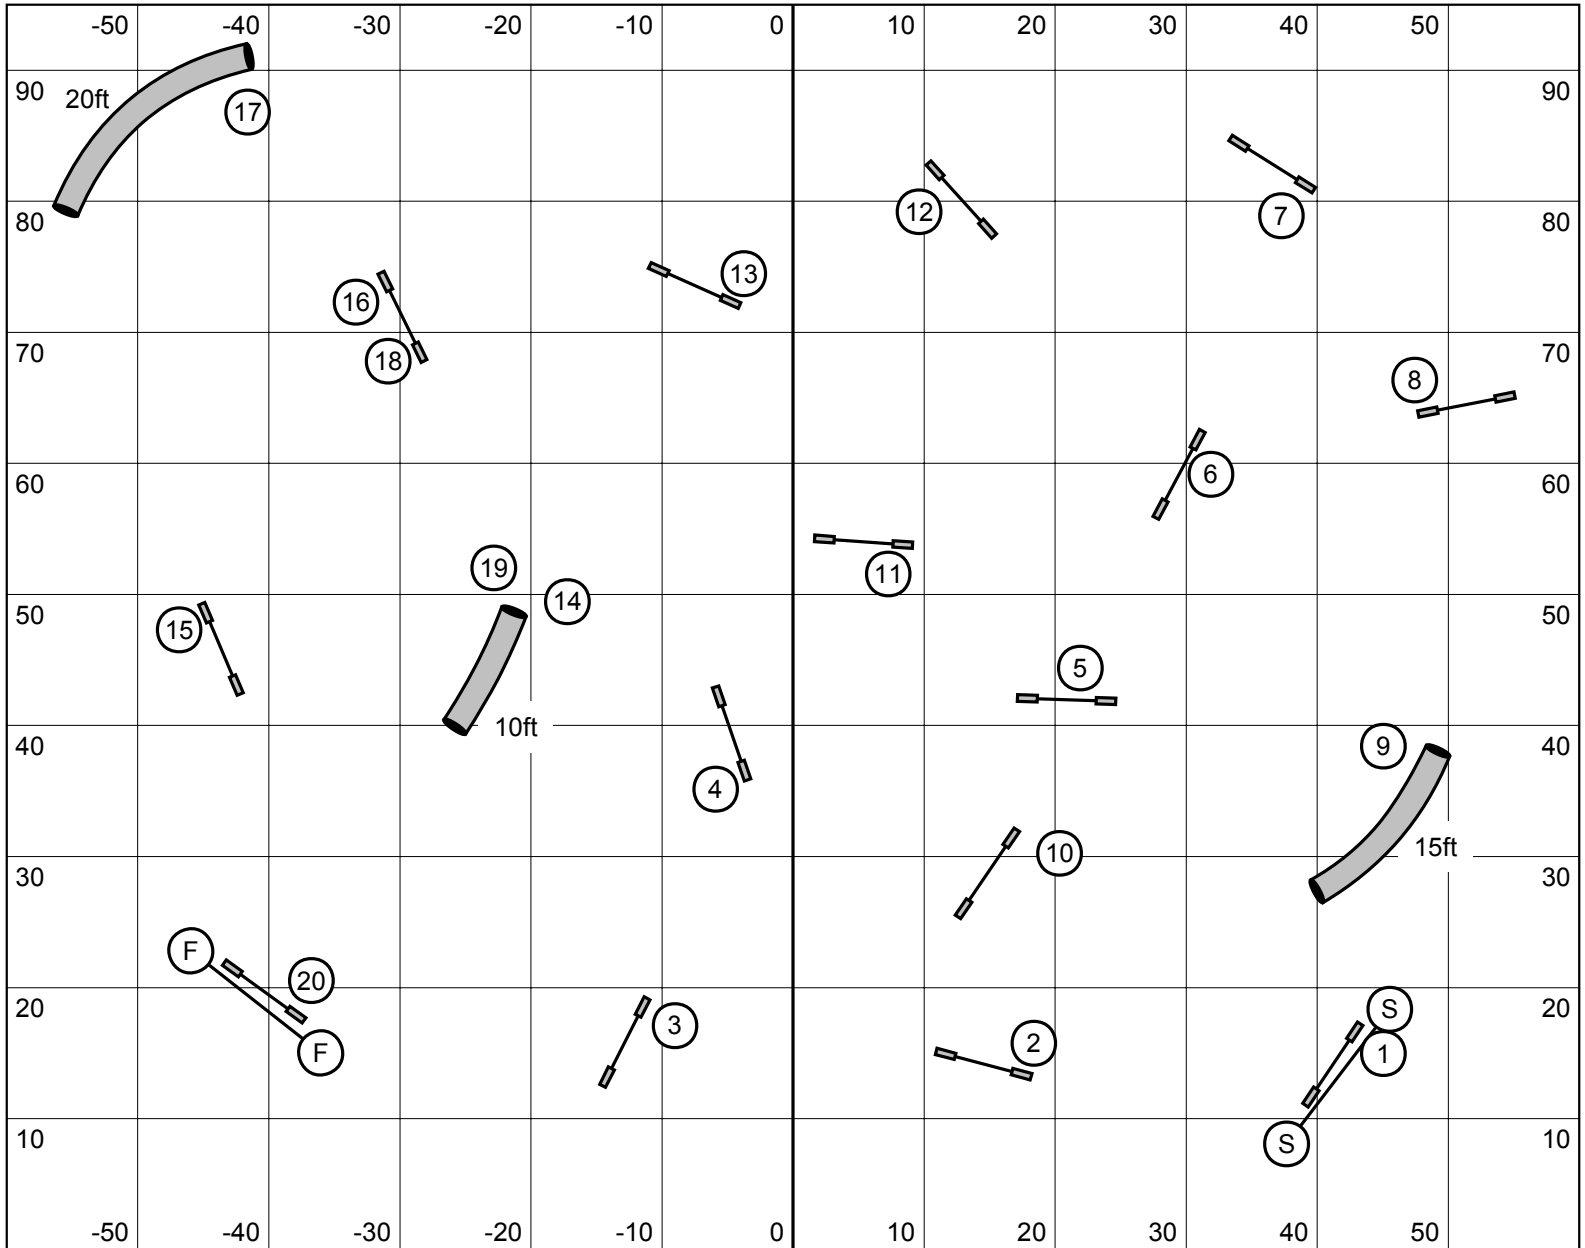

Jersey Devil Classic UKI  
Sun June 2nd, 2024

**Biathlon Jumping**

Rosanne Wesemann  
course map is an approximation

Jersey Devil UKI Classic  
 Premier Sports Center NJ  
 Ashley Anderson  
 May 31 - June 2, 2024

# Pentathlon Speedstakes Final

Entry / Exit

maps are only an approximation

Entry / Exit

Jersey Devil Classic UKI  
Sun June 2nd, 2024

**Consolation Speedstakes**

Rosanne Wesemann  
course map is an approximation