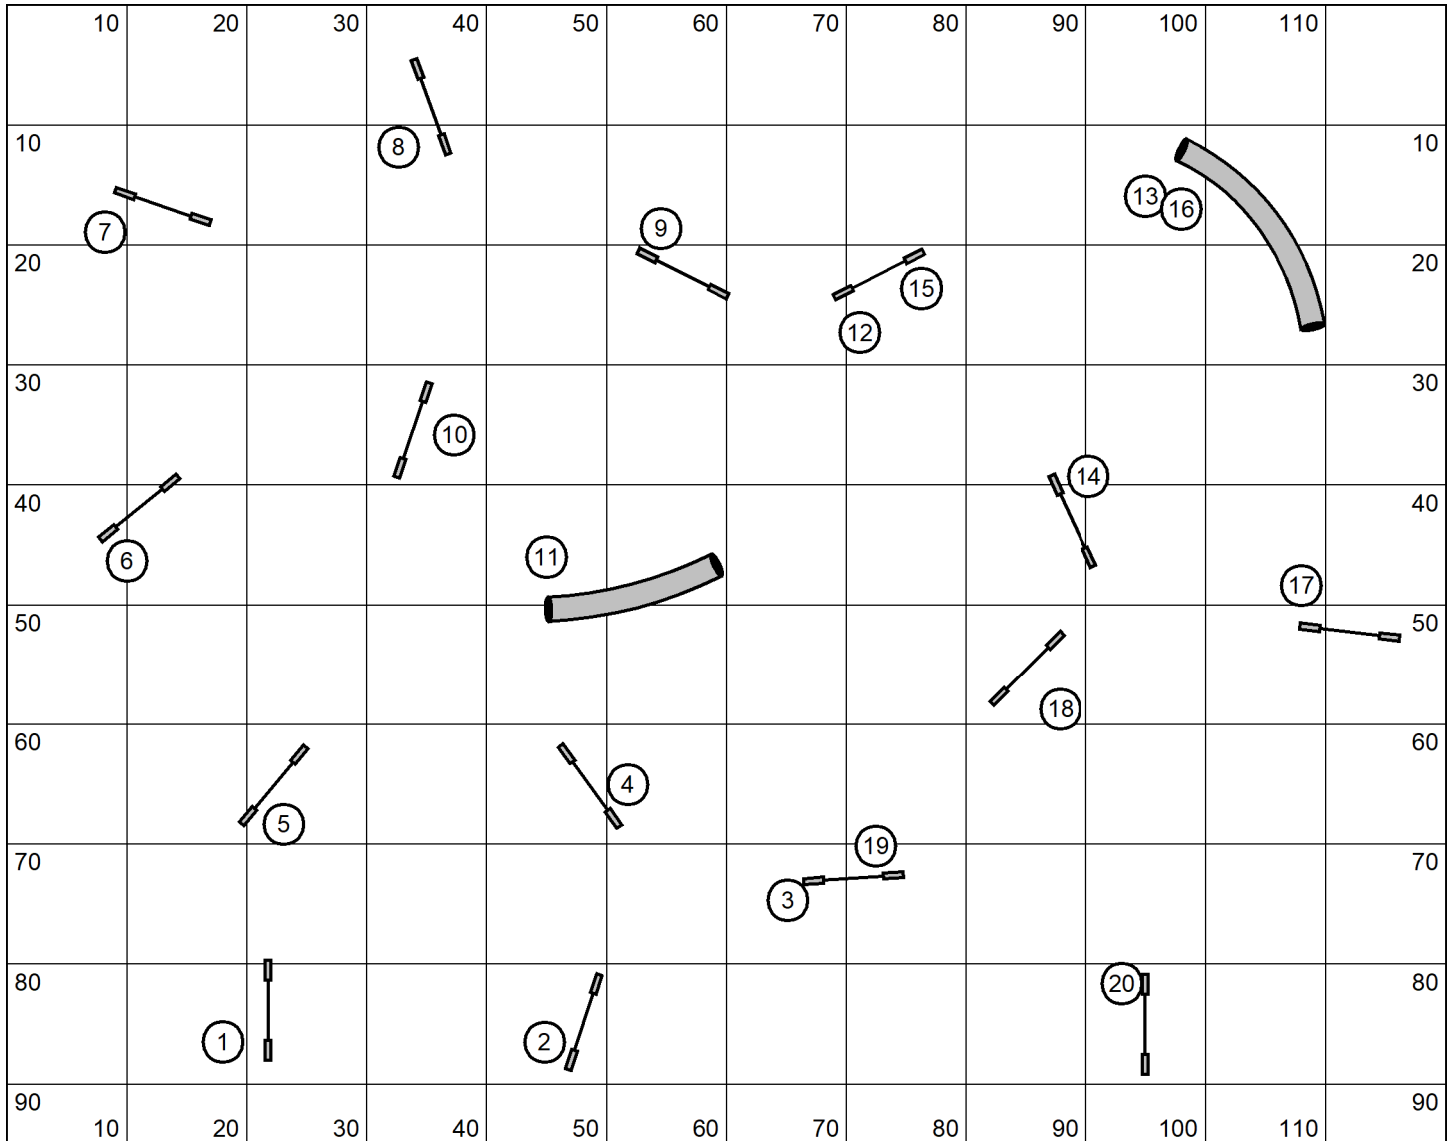

Jersey Devil Classic UKI  
Sun June 2nd, 2024

**Biathlon Jumping**

Rosanne Wesemann  
course map is an approximation

Jersey Devil UKI Classic  
 Premier Sports Center NJ  
 Ashley Anderson  
 May 31 - June 2, 2024

# Pentathlon Speedstakes Final

Entry / Exit

maps are only an approximation

Entry / Exit

Jersey Devil Classic UKI  
Sun June 2nd, 2024

**Consolation Speedstakes**

Rosanne Wesemann  
course map is an approximation