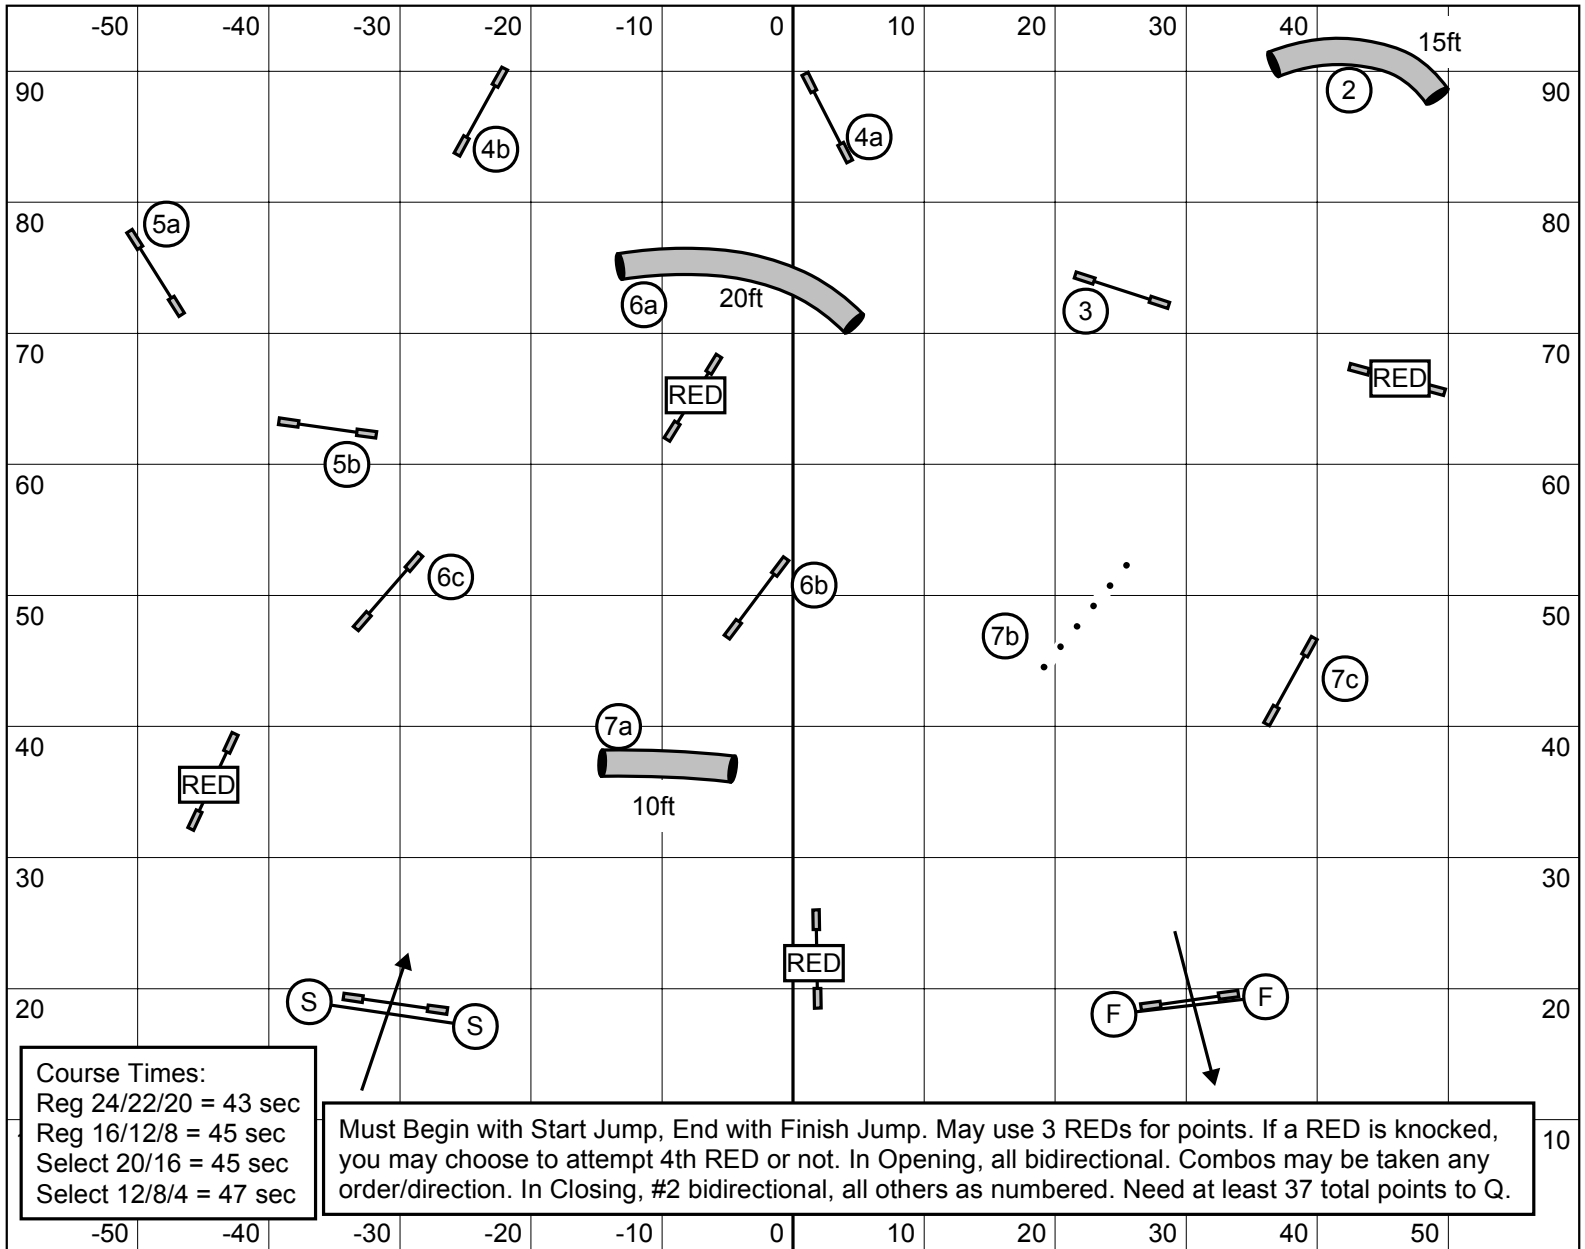

Jersey Devil Classic UKI  
 Sat June 1st, 2024

**Pentathlon Jumping**

Rosanne Wesemann  
 course map is an approximation

Jersey Devil UKI Classic  
Premier Sports Center NJ  
Ashley Anderson  
May 31 - June 2, 2024

# Pentathlon Snooker

Course Times:  
Reg 24/22/20 = 43 sec  
Reg 16/12/8 = 45 sec  
Select 20/16 = 45 sec  
Select 12/8/4 = 47 sec

Must Begin with Start Jump, End with Finish Jump. May use 3 REDs for points. If a RED is knocked, you may choose to attempt 4th RED or not. In Opening, all bidirectional. Combos may be taken any order/direction. In Closing, #2 bidirectional, all others as numbered. Need at least 37 total points to Q.

Entry / Exit

maps are only an approximation

Entry / Exit

Jersey Devil Classic UKI  
 Sat June 1st, 2024

**Pentathlon Gamblers**

Rosanne Wesemann  
 course map is an approximation

Jersey Devil UKI Classic  
 Premier Sports Center NJ  
 Ashley Anderson  
 May 31 - June 2, 2024

# Pentathlon Agility

Entry / Exit

maps are only an approximation

Entry / Exit