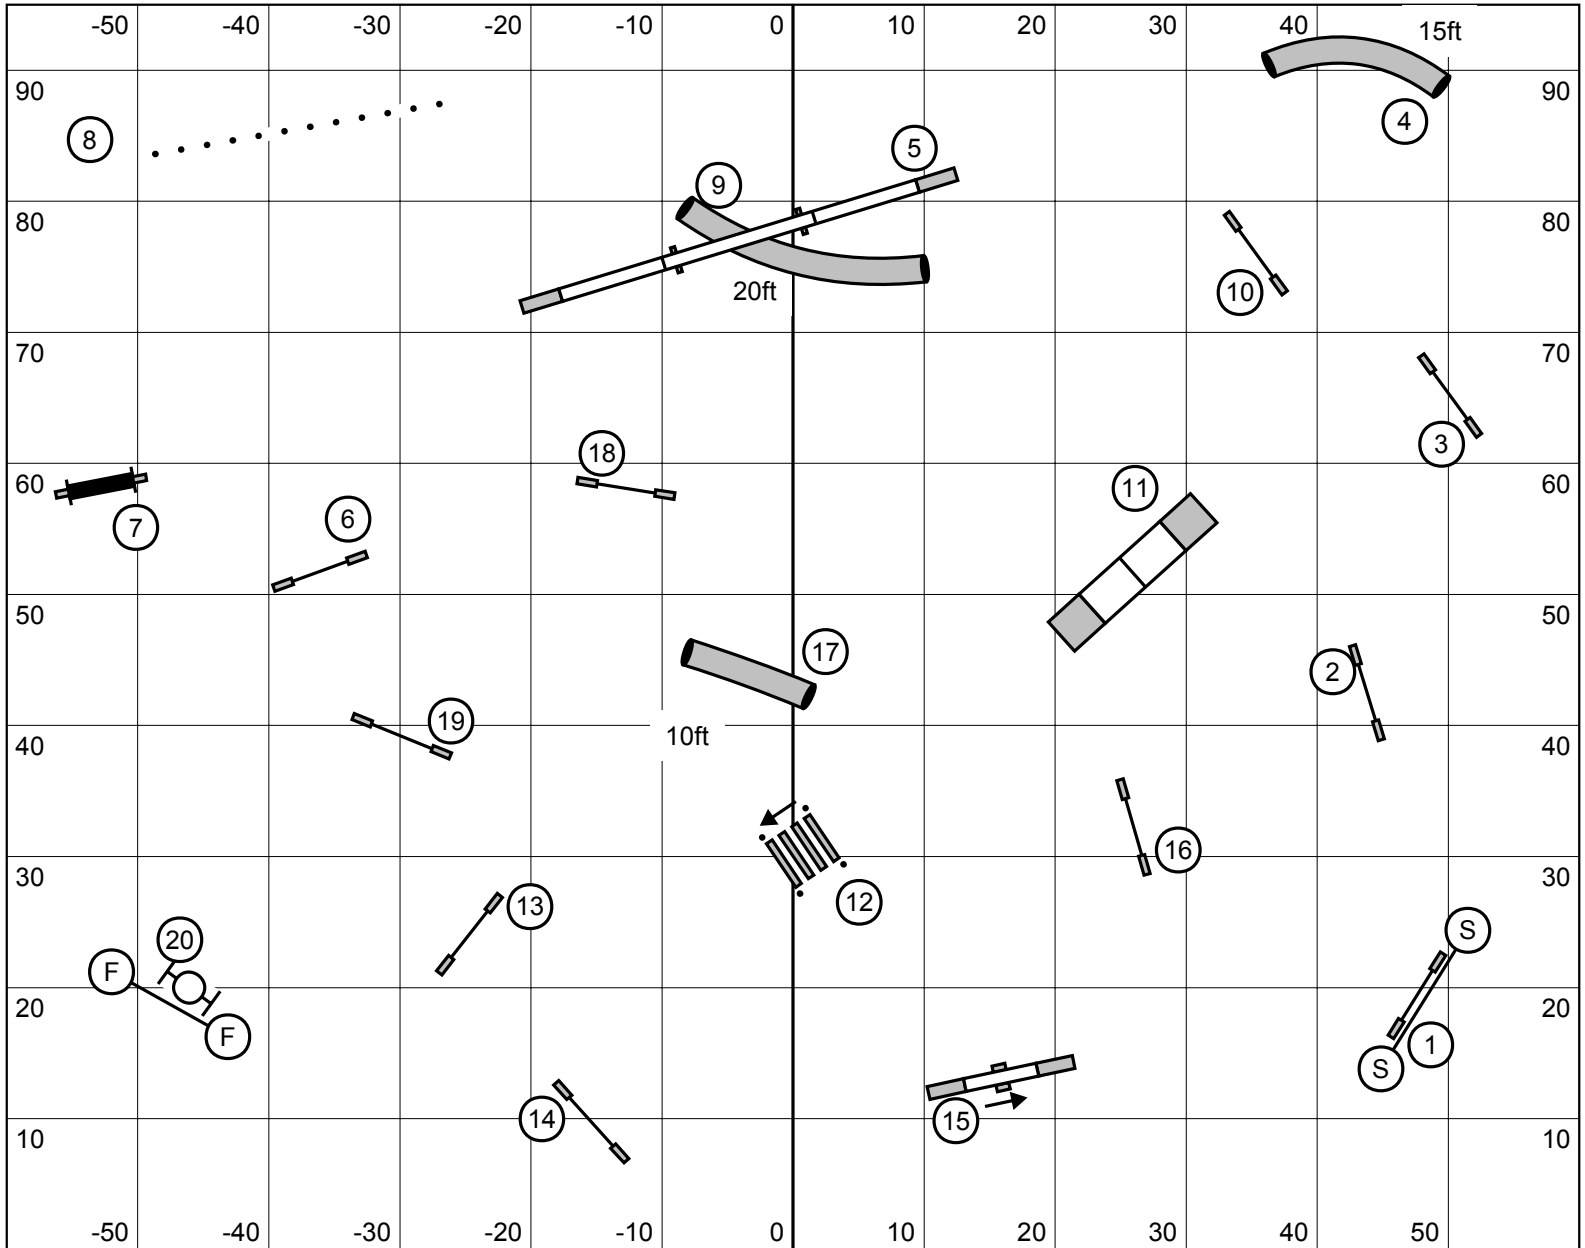

# Pentathlon Snooker

Course Times:  
Reg 24/22/20 = 43 sec  
Reg 16/12/8 = 45 sec  
Select 20/16 = 45 sec  
Select 12/8/4 = 47 sec

Must Begin with Start Jump, End with Finish Jump. May use 3 REDs for points. If a RED is knocked, you may choose to attempt 4th RED or not. In Opening, all bidirectional. Combos may be taken any order/direction. In Closing, #2 bidirectional, all others as numbered. Need at least 37 total points to Q.

Entry / Exit

maps are only an approximation

Entry / Exit

Jersey Devil Classic UKI  
 Sat June 1st, 2024

**Pentathlon Gamblers**

Rosanne Wesemann  
 course map is an approximation

Jersey Devil UKI Classic  
 Premier Sports Center NJ  
 Ashley Anderson  
 May 31 - June 2, 2024

# Pentathlon Agility

Entry / Exit

maps are only an approximation

Entry / Exit