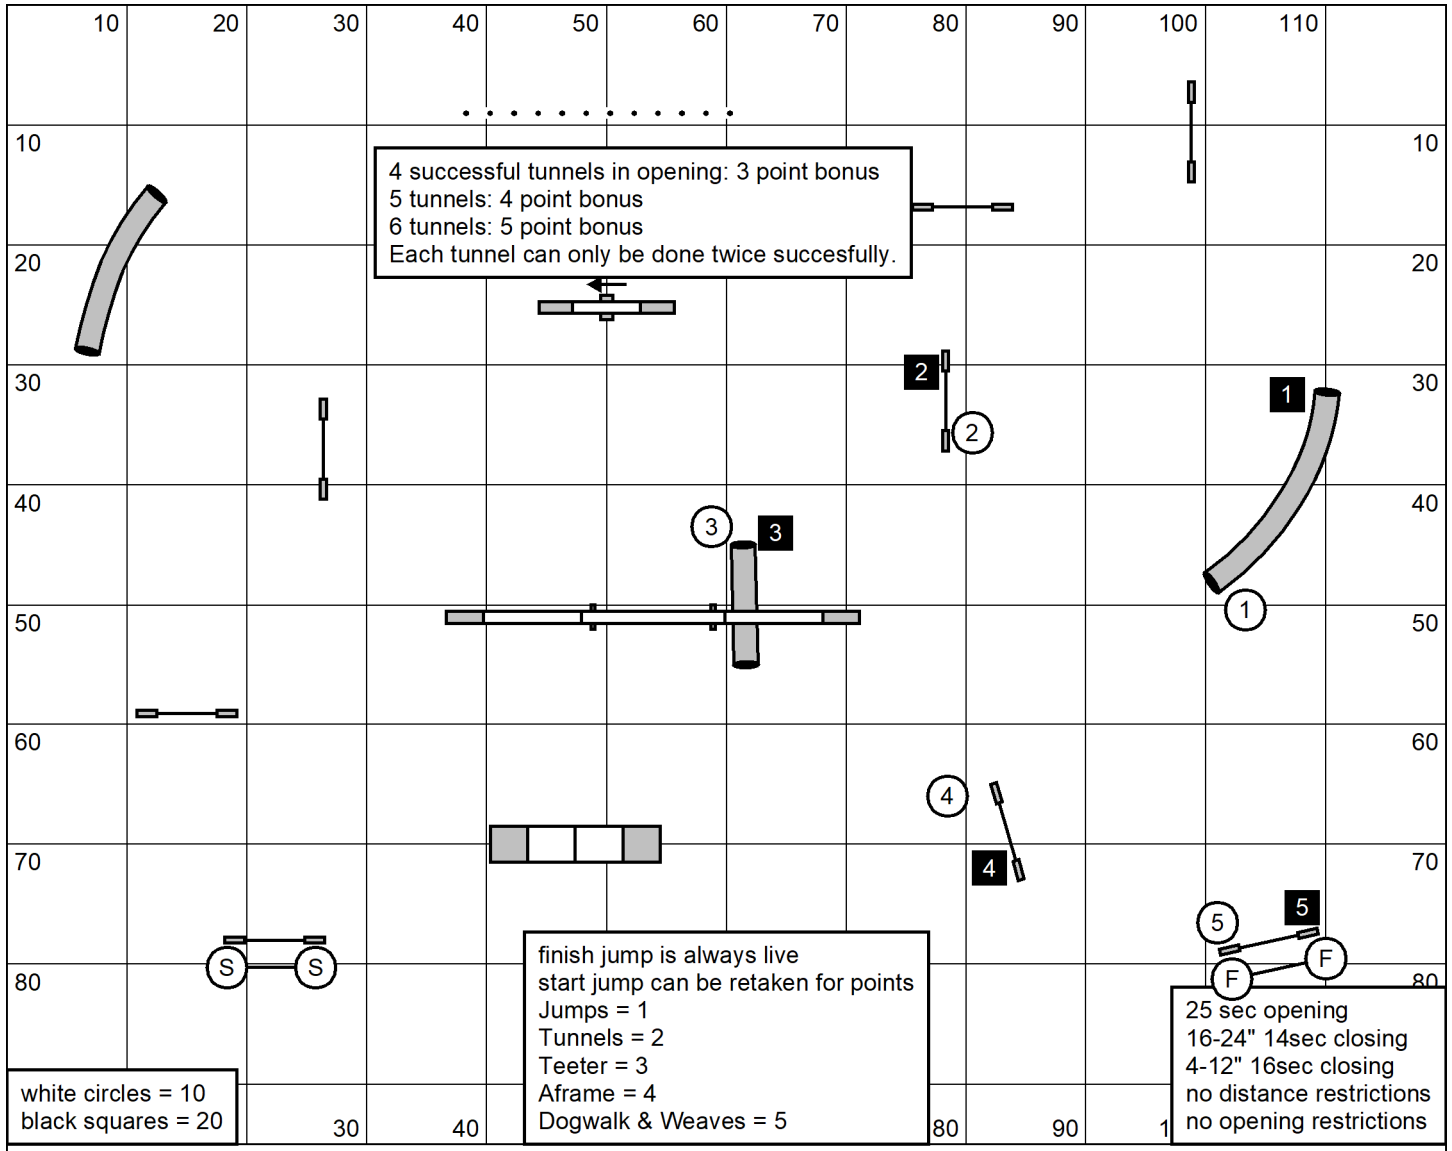

# Pentathlon Snooker

Course Times:  
Reg 24/22/20 = 43 sec  
Reg 16/12/8 = 45 sec  
Select 20/16 = 45 sec  
Select 12/8/4 = 47 sec

Must Begin with Start Jump, End with Finish Jump. May use 3 REDs for points. If a RED is knocked, you may choose to attempt 4th RED or not. In Opening, all bidirectional. Combos may be taken any order/direction. In Closing, #2 bidirectional, all others as numbered. Need at least 37 total points to Q.

Entry / Exit

maps are only an approximation

Entry / Exit

Jersey Devil Classic UKI  
 Sat June 1st, 2024

**Pentathlon Gamblers**

Rosanne Wesemann  
 course map is an approximation

Jersey Devil UKI Classic  
 Premier Sports Center NJ  
 Ashley Anderson  
 May 31 - June 2, 2024

# Pentathlon Agility

Entry / Exit

maps are only an approximation

Entry / Exit